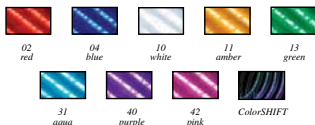

GF8222

Universal Grill Lighting Kit

GF8191	single color LED	.....	22.99	ea
GF819299	ColorSHIFT LED	.....	25.99	ea
GF8222	2.0 controller	.....	129.99	ea

DELTA