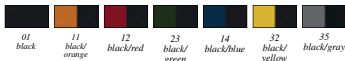

2010-17 Camaro CR-Grade Neoprene Seat Covers

Front Seats

Rear Seats

New!