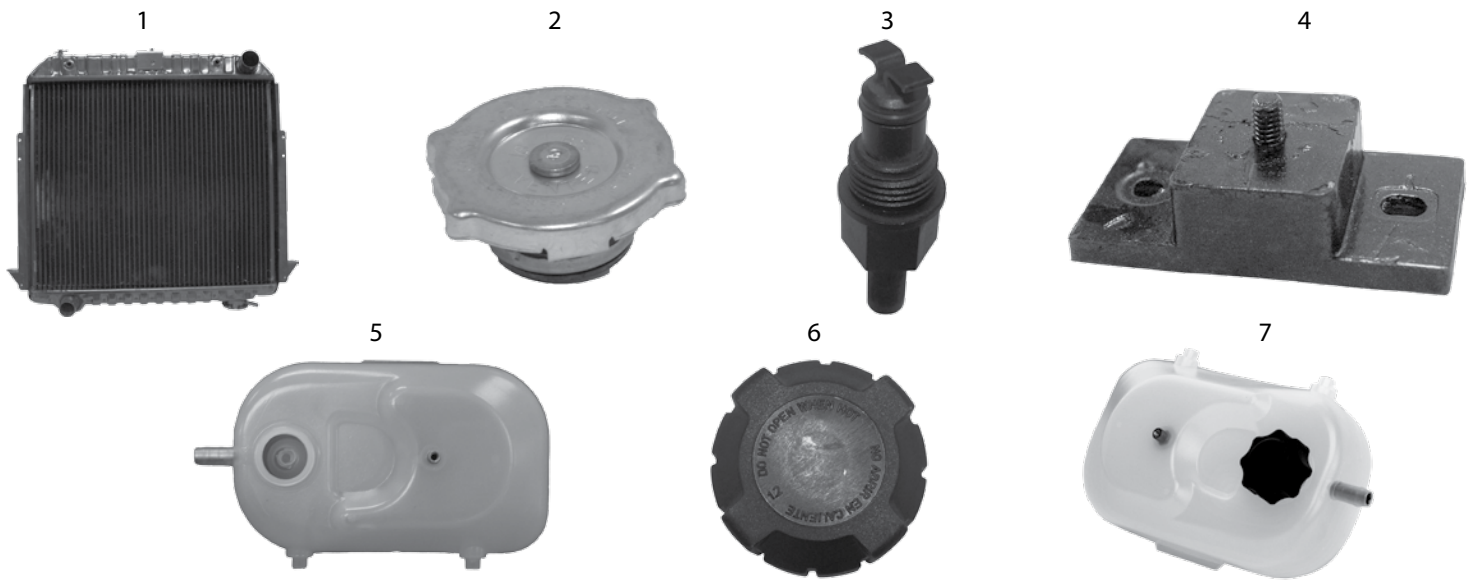

Item #	Description	Years	Engine	Comments	Dimensions	Type	Replaces Part #
Pulleys							
15	Drive Belt Idler Pulley	87/89	4.2L		3.95" Diameter	6 Grooves	J3239821
		87/90	All	(KDX) w/o Factory A/C	3.55" Diameter	Smooth	53002905
		87/95	2.5L		3.55" Diameter	Smooth	53002905
		91/95	4.0L		3.55" Diameter	Smooth	53002905
		94/95	2.5L, 4.0L	RHD	3" Diameter	Smooth	53010230
Fan Clutches							
16	Fan Clutch	87/90	2.5L, 4.2L	w/o Serpentine Drive			J5362722
		87/90	4.2L	w/ Serpentine Belt			J3241858
		91/95	2.5L, 4.0L				J3241858
Accessory Drive Belts							
17	Accessory Drive Belt	87/89	2.5L, 4.2L	w/ American A/C; A/C Compressor Belt	47.5" Long	V-Belt	83503350
		87/90	2.5L, 4.2L	w/ PS; Power Steering Belt	46.5" Long	V-Belt	JY017465
		87/90	2.5L, 4.2L	w/ PS	81.7" Long	6 Ribs	JK060817
		87/90	2.5L, 4.2L	w/o PS	78.5" Long	6 Ribs	Q4060785
		91/93	2.5L, 4.0L	w/ A/C; w/ PS	96.7" Long	6 Ribs	53007539
		91/93	2.5L, 4.0L	w/ A/C; w/ PS; Continental Elite	96.7" Long	6 Ribs	4060967
		91/93	2.5L, 4.0L	w/ A/C; w/o PS	89.4" Long	6 Ribs	53010234
		91/94	2.5L, 4.0L	w/o A/C; w/ PS	71" Long	6 Ribs	53010284
		91/95	2.5L, 4.0L	w/o A/C; w/o PS	69.0" Long	6 Ribs	53010283
		94/95	2.5L, 4.0L	LHD; w/o A/C; w/ PS	79.0" Long	6 Ribs	53010257
		1995	2.5L, 4.0L	w/ A/C; w/ PS	91.0" Long	6 Ribs	53011035
1995	2.5L, 4.0L	w/ A/C; w/ PS; Continental Elite	91.0" Long	6 Ribs	4060910		
Radiator Hoses							
18	Upper Radiator Hose	87/95	2.5L	LHD			52040235
		87/90	4.2L				52040290
		91/95	4.0L	LHD			52005794
19	Lower Radiator Hose	87/95	2.5L	LHD			52040236
		87/90	4.2L				52040289
		91/95	4.0L	LHD			52003790
Miscellaneous							
20	Coolant Temperature Sensor	87/90	2.5L, 4.0L	For PCM			33002383
		91/95	2.5L, 4.0L	For PCM; In Thermostat Housing			33004281
		87/91	All	For Gauges; In Cylinder Head			53005056
		92/95	2.5L, 4.0L	For Gauges; In Cylinder Head			56027012