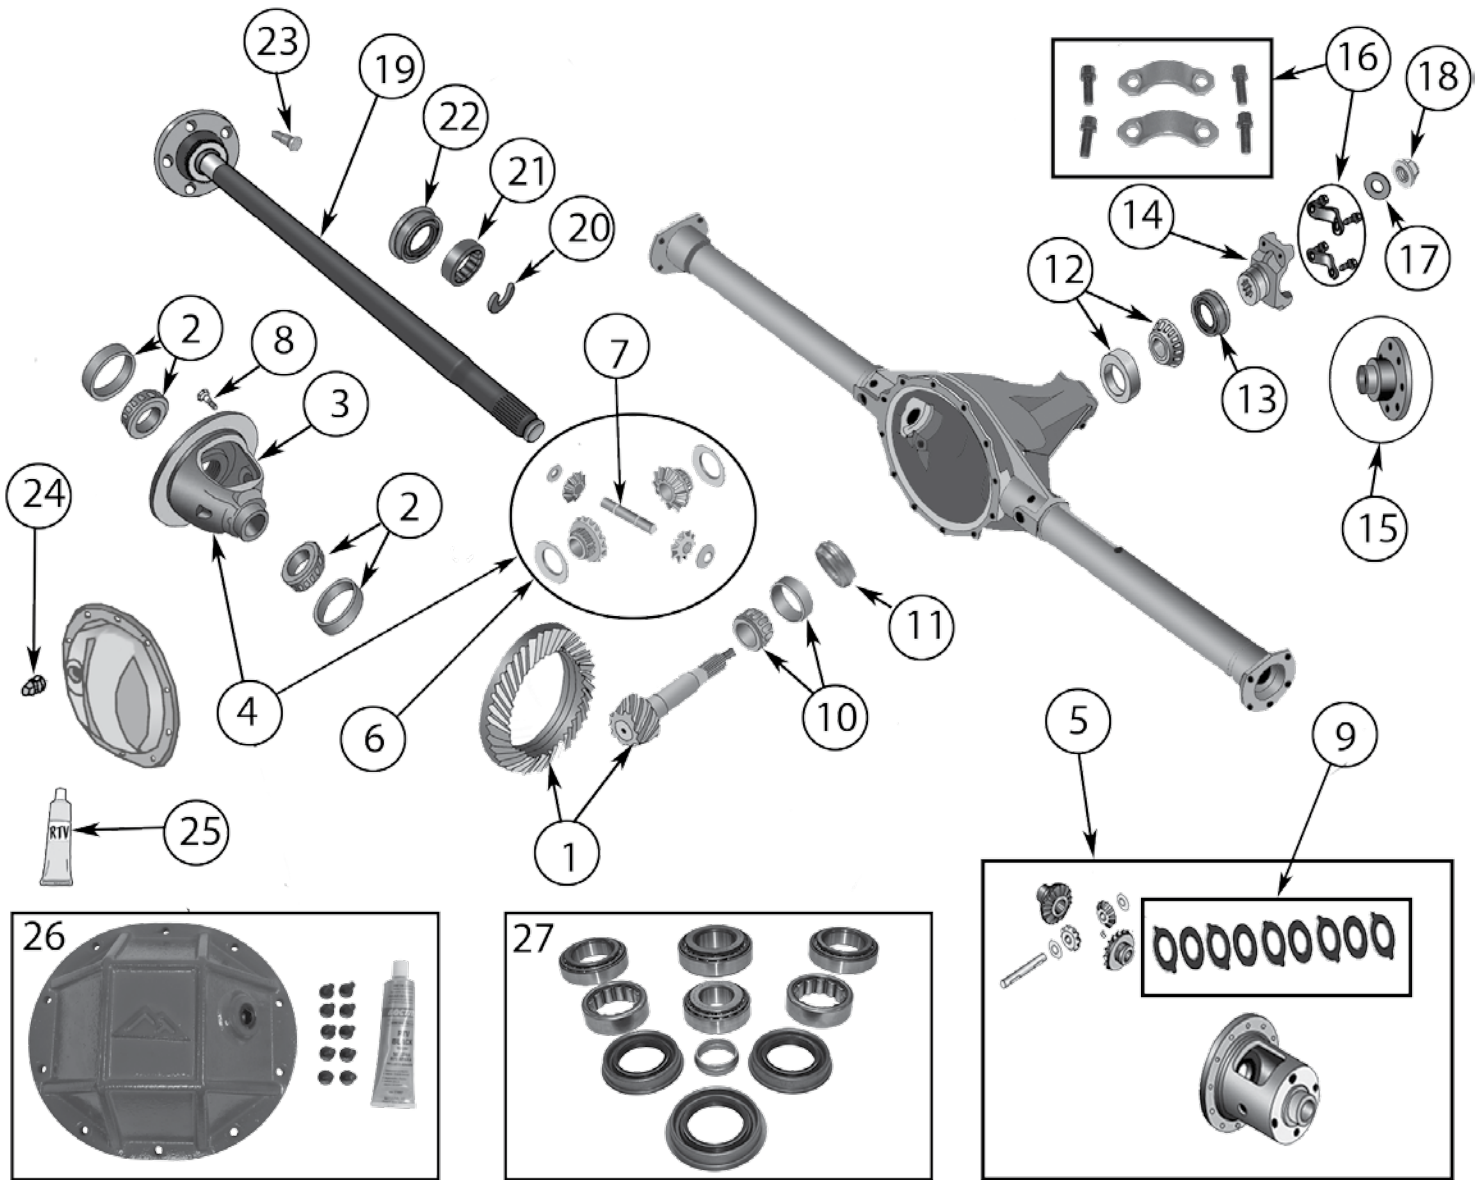

Item #	Description	Model	Years	Comments	Ratio	Replaces Part #		
1	Ring & Pinion	KK	11/12		3.07	5135768AD *		
		KK	08/12		3.21	5140867AE *		
		KJ	2005		3.55	4856540		
		KJ	06/07	Uses M10 Ring Gear Bolts	3.55	5135943AB *		
		KJ	02/04	Uses 3/8" Ring Gear Bolts	3.73	5018719AA *		
		KJ	2004	Uses M10 Ring Gear Bolts	3.73	5135809AB *		
		KJ, KK	05/12		3.73	5143812AA		
		KJ	02/04	Uses 3/8" Ring Gear Bolts	4.10	4720973		
		KJ	04/05	Uses M10 Ring Gear Bolts	4.10	5140914AB *		
		2	Bearing Set, Differential	KJ, KK	02/12	Includes 2 Bearings & 2 Cups	All	4864213
3	Case, Differential, Standard	KJ	02/03		All	52098776		
		KJ	2004	w/ 3/8" Ring Gear Bolts	All	52098776		

* This Part # not currently carried by Crown Automotive