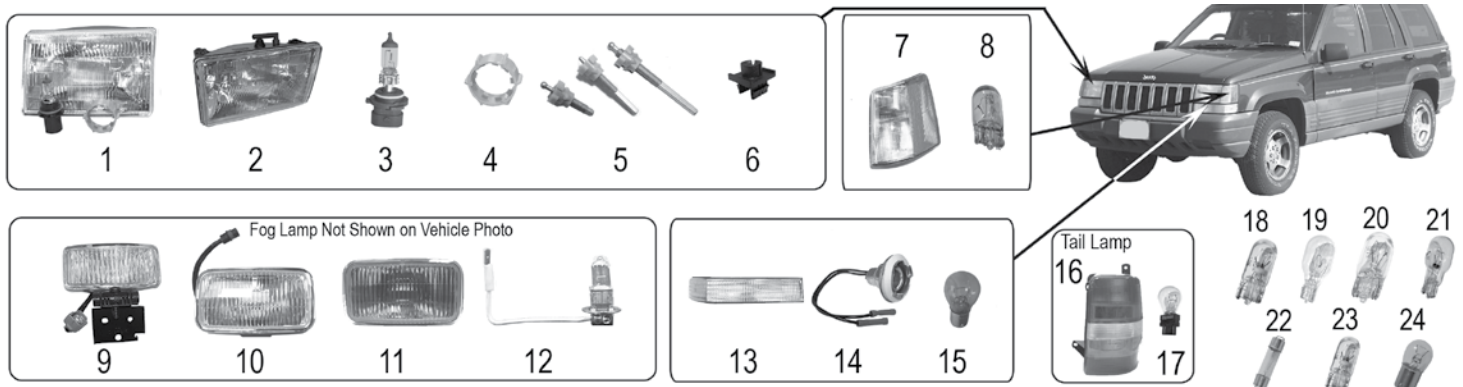

Item #	Description	Position	Year	Model	Comments	Replaces Part #
Front						
1	Headlight	Left	93/98	ZJ	USA & Canada; Includes Bulb	55155127
		Right	93/98	ZJ	USA & Canada; Includes Bulb	55155126
2	Headlight	Left	93/96	ZG	Europe	55054577
		Right	93/96	ZG	Europe	55054576
		Left	93/98	ZG	Germany Only	55054833
		Right	93/98	ZG	Germany Only	55054832
3	Headlight Bulb	L or R	93/98	ZJ	9004 Bulb	4388238
		L or R	93/98	ZG	Europe; White H4 Bulb; 60 Watts; Each	L00H460W
	LED Headlight Bulb Kit	L & R	93/98	ZG	Europe; Blue H4 Bulb, 60 Watts; Includes 2 Bulbs	RT28004
		L & R	93/98	ZJ	9004 White LED Bulbs	RT28057
		L & R	93/98	ZG	Europe; H4 White LED Bulbs	RT28051
4	Headlight Bulb Retainer	L or R	93/98	ZJ		4388589
5	Headlight Adjusting Screw	L or R	93/98	ZJ	Pivot Screw w/ Nut; 2" Overall Length	56006403
		L or R	93/96	ZJ	Horizontal Screw w/ Nut; 3.875" Overall Length	56006404
		L or R	93/96	ZJ	Vertical Screw w/ Nut; 2.75" Overall Length	56006405
6	Headlight Adjusting Nut	L or R	93/98	ZJ	Vertical Adjusting Nut	4762490
7	Side Marker Light	Left	93/98	ZJ	Does Not Include Bulb or Wiring	56005105
		Right	93/98	ZJ	Does Not Include Bulb or Wiring	56005104
		Left	93/98	ZG	Does Not Include Bulb or Wiring	55054587
		Right	93/98	ZG	Does Not Include Bulb or Wiring	55054586
8	Side Marker Light Bulb	L or R	93/98	ZJ	194A Amber Bulb	L00194NA
9	Fog Light	Left	97/98	ZJ		55155313
		Right	97/98	ZJ		55155312
10	Fog Light	L or R	93/95	ZJ	Does Not Include Mounting Bracket	4713582
	Fog Light Set	L & R	93/95	ZJ	Does Not Include Mounting Brackets	4713582K
11	Fog Light Lens	L or R	93/95	ZJ		4713584
12	Fog Light Bulb	L or R	93/95	ZJ	H3 Bulb w/ Bullet-Type Connector	4713586
		L or R	96/98	ZJ	H3 Bulb w/ Blade-Type Connector	4728646
	LED Fog Light Bulb	L or R	96/98	ZJ	H3 White LED Bulbs w/ Blade-Type Connector	RT28046
13	Fog Light	L or R	93/95	ZJ		4713582
14	Fog Light	L or R	93/95	ZJ		4713582
15	Fog Light Bulb	L or R	93/95	ZJ	H3 Bulb w/ Bullet-Type Connector	4713586
16	Tail Lamp	L or R	93/98	ZJ		55155313
17	Tail Lamp Bulb	L or R	93/98	ZJ		55155312
18	Tail Lamp Bulb	L or R	93/98	ZJ		55155313
19	Tail Lamp Bulb	L or R	93/98	ZJ		55155312
20	Tail Lamp Bulb	L or R	93/98	ZJ		55155313
21	Tail Lamp Bulb	L or R	93/98	ZJ		55155312
22	Tail Lamp Bulb	L or R	93/98	ZJ		55155313
23	Tail Lamp Bulb	L or R	93/98	ZJ		55155312
24	Tail Lamp Bulb	L or R	93/98	ZJ		55155313

Continued to Next Page . . .