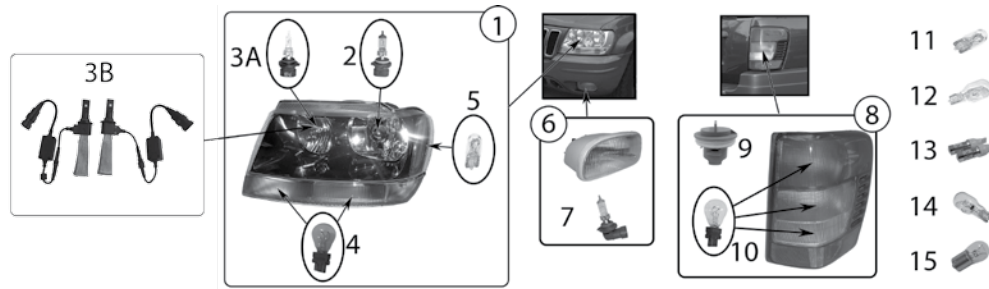

Item #	Description	Model	Position	Years	Comments	Replaces Part #
Front						
1	Headlight Assembly	WJ	Left	99/04	Laredo; USA & Canada Only; Includes Bulbs & Harness	55155129AB
		WJ	Right	99/04	Laredo; USA & Canada Only; Includes Bulbs & Harness	55155128AB
		WJ	Left	99/04	Limited Package; USA & Canada Only; Includes Bulbs & Harness	5515553AD
		WJ	Right	99/04	Limited Package; USA & Canada Only; Includes Bulbs & Harness	5515552AD
		WG	Left	01/04	LHD; Sport & Premium; Includes Bulbs & Harness	55155577AE
		WG	Right	01/04	LHD; Sport & Premium; Includes Bulbs & Harness	55155576AE
2	Headlight Bulb	WJ	L or R	99/04	Low Beam; 9006 Bulb	154870AA
	LED Headlight Bulb Set	WJ	L & R	99/04	Low Beam; 9006 White LED Bulbs	RT28059
3A	Headlight Bulb	WJ	L or R	99/04	High Beam; 9005 Bulb	154846AA
3B	LED Headlight Bulb Set	WJ	L & R	99/04	High Beam; 9005 White LED Bulbs	RT28058
4	Turn Signal, Parking Light Bulb	WJ	L or R	99/04	Laredo; 3157 Bulb; Clear	L0003157
		WJ	L or R	99/04	Laredo; 3157 Long Life Bulb; Clear	L003157KLC
		WJ	L or R	99/04	Limited Package; 3157 Bulb; Amber	L03157NA
		WJ	L or R	99/04	Limited Package; 3157 Long Life Bulb; Amber	L0003157AK
	LED Turn Signal, Parking Light Bulb Set	WJ	L & R	99/04	Laredo; 3157 White LED Bulbs	RT28067
		WJ	L & R	99/04	Laredo; 3157 Amber LED Bulbs	RT28065
5	Side Marker Bulb	WJ	L or R	99/04	Laredo Package; 194 Bulb; Clear	L0000194
		WJ	L or R	99/04	Limited Package; 194A Amber Bulb	L00194NA
	LED Side Marker Bulb Set	WJ	L & R	99/04	Limited Package; 194 White LED Bulbs	RT28063
		WJ	L & R	99/04	Limited Package; 194A Amber LED Bulbs	RT28062
6	Fog Light	WJ	Left	99/03		55155137AB
		WJ	Right	99/03		55155136AB
		WJ	L or R	2004	Includes Bulb	55156733AC
	Fog Light Set	WJ	L & R	99/03		55155136K
7	Fog Light Bulb	WJ	L or R	99/03	9055 Bulb	L0009055
	LED Fog Light Bulb Set	WJ, WG	L & R	2004	H10 (9145) White LED Bulbs	RT28047
Rear						
8	Tail Light	WJ	Left	99/01	Until 11/12/2001; USA & Canada; Includes Bulbs & Sockets	55155139AC
		WJ	Right	99/01	Until 11/12/2001; USA & Canada; Includes Bulbs & Sockets	55155138AC
		WJ	Left	01/04	After 11/12/2001; USA & Canada; Includes Bulbs & Sockets	55155139AI
		WJ	Right	01/04	After 11/12/2001; USA & Canada; Includes Bulbs & Sockets	55155138AJ
		WG	Left	2001	Until 11/12/2001; Includes Bulbs & Sockets	5101899AA
		WG	Right	2001	Until 11/12/2001; Includes Bulbs & Sockets	5101898AA
		WG	Left	01/04	After 11/12/2001; Includes Bulbs & Sockets	55155143AG
		WG	Right	01/04	After 11/12/2001; Includes Bulbs & Sockets	55155142AG
9	Tail Light Socket	WJ	L or R	99/04	Turn Signal, Parking Light, Brake Light, Reverse Light	4675689
10	Bulb	WJ	L or R	99/04	Turn Signal, Parking Light, Brake Light, Reverse Light; 3157 Bulb	L0003157
11	License Plate Bulb	WJ		99/04	168 Bulb	L0000168
12	High Mount Brake Light Bulb	WJ		99/04	921 Bulb	L0000921
13	LED High Mount Brake Light Bulb	WJ		99/04	921White LED Bulbs	RT28069
Miscellaneous & Interior Bulbs						
14	Floor Courtesy Light Bulb	WJ, WG		99/04	906 Bulb	G9436750
15	Engine Compartment Bulb	WJ		99/04	105 Bulb	L0001003