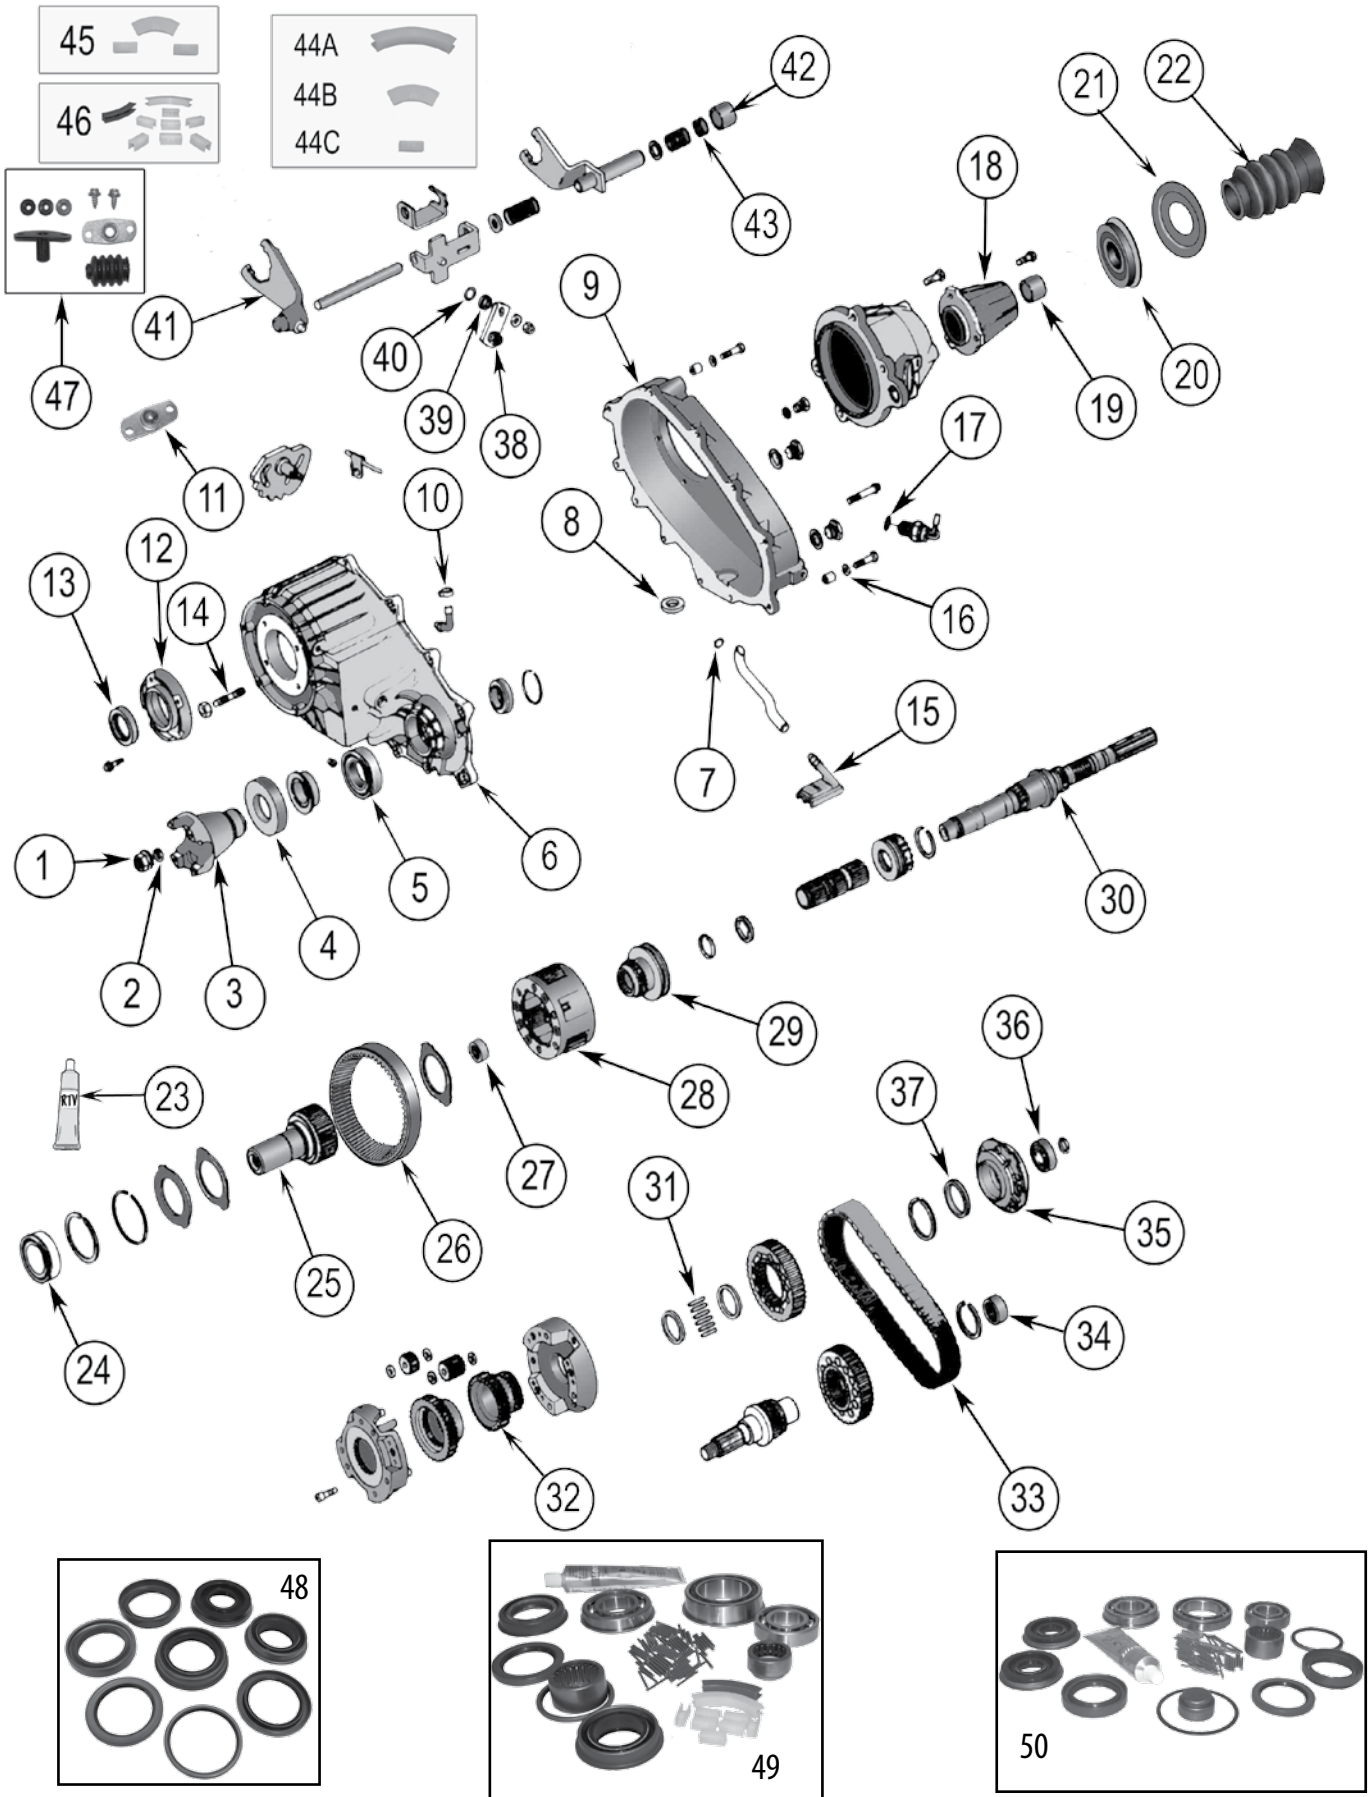

Item #	Description	Year/Model	Comments	Replaces Part #
25	Gear, Input	96/01 XJ, ZJ, ZG		4798126
26	Gear, Annulus	87/93		83503122 *
27	Bearing, Input Pilot			83503507
28	Gear, Planetary	89/95 96/07		53006087 4796903
29	Sleeve, Range Mode Shift	89/95		53006090
30	Main Shaft, Transfer Case	96/00 XJ, ZJ 99/04 WJ		4798145 4798145
31	Bearing Package	87/01 XJ, ZJ, WJ	Includes 53 Roller Bearings	83503543
32	Gear, Differential Drive	87/04 XJ, ZJ, WJ		83503530
33	Chain, Transfer Case	87/01 XJ, ZJ, 99/04 WJ 00/03 WJ 02/07 KJ	w/ 4.0L Engine w/ 4.7L Engine	83504575 5003453AA 5012322AB
34	Bearing, Front Output Shaft	87/04 XJ, ZJ, WJ, KJ	Rear	4269189
35	Pump, Transfer Case Oil	87/04 XJ, ZJ 99/04 WJ	w/ 4.0L Engine	4338936 4338936
36	Bearing, Rear Output Shaft	87/04 XJ, ZJ, WJ	Rear	JA001007
37	Seal, Oil Pump Housing	87/04 XJ, ZJ, WJ		J8130982
38	Bushing, Shift Lever	87/01 XJ, ZJ, ZG		53004810
39	Retaining Ring, Shift Lever	87/01 XJ, ZJ		4167964
40	O-Ring, Shift Lever	87/01 XJ, ZJ		4167963
41	Fork, Range Shift			5003459AA
42	Bushing, Mode Shift Fork	87/96 XJ, ZJ		4338945 *
43	Bushing, Shift Rail			83503514
44A	Pad, Range Shift Fork		2.375" Long, Center	15044
44B	Pad, Mode Shift Fork		1.5" Long, Center	15556
44C	Pad, Shift Fork		.764" Long, Mode or Range Sides	13795
45	Pad Kit, Mode Shift Fork		Includes 2-#44C, 1- #44B	83500994
46	Pad Kit, Shift Fork		Includes 7-#44C, 1- #44A, 1- #44B	15866
47	Repair Kit, Shift Linkage	87/01 XJ, ZJ	Includes Bearings, Bushings, Seal & Hardware	5014148AA
48	Seal Kit		Includes Input, Output & Pump Seals	242SK
49	Master Overhaul Kit	87/93	Includes Bearings, Seals & Gaskets	242EMASKIT
50	Master Overhaul Kit	94/00	Includes Bearings, Seals & Gaskets	242LMASKIT

* This Part # not currently carried by Crown Automotive