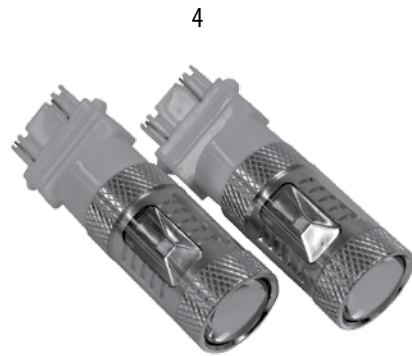

Item #	Description	Application	Bulb	Lumens	Color Temp.	Rating	Comments	Part #
1	LED Headlight Bulb Kit	Universal	9004	1500	6500k	IP68, IP65	Copper Weave Cloth Heat Sink Eliminates Failure-Prone Fan	RT28057
			9005	1250	6500k	IP68, IP65	Copper Weave Cloth Heat Sink Eliminates Failure-Prone Fan	RT28058
			9006	1250	6500k	IP68, IP65	Copper Weave Cloth Heat Sink Eliminates Failure-Prone Fan	RT28059
			9007	1500	6500k	IP68, IP65	Copper Weave Cloth Heat Sink Eliminates Failure-Prone Fan	RT28060
			H1	1250	6500k	IP68, IP65	Copper Weave Cloth Heat Sink Eliminates Failure-Prone Fan	RT28055
			H3	1250	6500k	IP68, IP65	Copper Weave Cloth Heat Sink Eliminates Failure-Prone Fan	RT28050
			H4	1500	6500k	IP68, IP65	Copper Weave Cloth Heat Sink Eliminates Failure-Prone Fan	RT28051
			H7	1250	6500k	IP68, IP65	Copper Weave Cloth Heat Sink Eliminates Failure-Prone Fan	RT28052
			H10 (9145)	1250	6500k	IP68, IP65	Copper Weave Cloth Heat Sink Eliminates Failure-Prone Fan	RT28053
			H13	1500	6500k	IP68, IP65	Copper Weave Cloth Heat Sink Eliminates Failure-Prone Fan	RT28056
			H16	1250	6500k	IP68, IP65	Copper Weave Cloth Heat Sink Eliminates Failure-Prone Fan	RT28054
PSX24W	1250	6500k	IP68, IP65	Copper Weave Cloth Heat Sink Eliminates Failure-Prone Fan	RT28061			
2	LED Bulb Kit	Universal	194	800	6500k	IP68, IP65	Clear	RT28042
			194	600		IP68, IP65	Amber	RT28062
			194	600		IP68, IP65	Red	RT28064
3	LED Bulb Kit	Universal	3157	1200		IP68, IP65	Clear	RT28067
			3157	1200		IP68, IP65	Amber	RT28065
			3157	1200		IP68, IP65	Red	RT28066
4	LED Bulb Kit	Universal	921	1000		IP68, IP65	Clear	RT28069
			921	1000		IP68, IP65	Red	RT28068
5	LED Bulb Kit	Universal	1157	1200		IP68, IP65	Clear	RT28072
			1157	1200		IP68, IP65	Amber	RT28070
			1157	1200		IP68, IP65	Red	RT28071
6	LED Fog Lamp Bulb Kit	Universal	9006	2400	6000K		Clear	RT28048
			H3	2400	6000k		Clear	RT28046
			H10 (9145)	2400	6000k		Clear	RT28047
			H16	2400	6000k		Clear	RT28045
			PSX24W	2400	6000k		Clear	RT28049