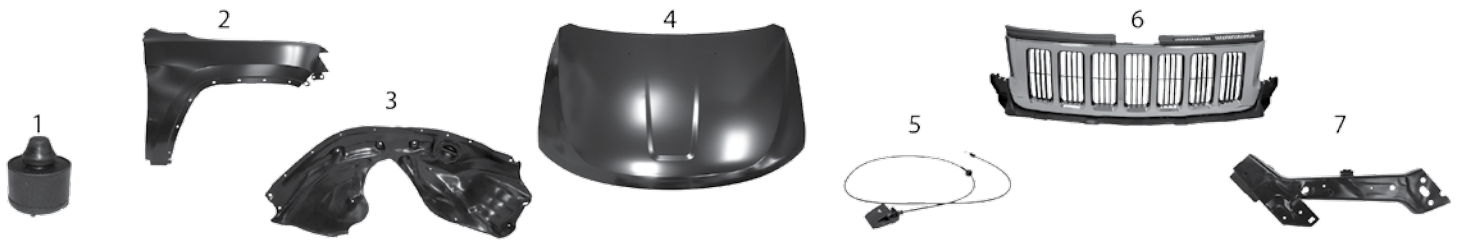

Item #	PartDescription	Position	Years	Color	Comments	Replaces Part #
Doors, Fenders, Hood, Grille & Related						
1	Door Bumper	F or R, L or R	11/13			5020813AB
2	Fender	Right	11/17	Black Primed		55369596AC
		Left	11/17	Black Primed		55369597AC
3	Fender Liner	Front Right	11/13		w/o SRT Package	55079292AG
		Front Left	11/17		w/o SRT Package	55079293AH
4	Hood		11/17	Black Primed	w/o SRT8 Package	55369587AD
5	Hood Release Cable		11/17			68032581AD
6	Grille		11/13	Chrome	w/o SRT8 Package	55079377AE
7	Header Panel Bracket	Right	11/13		Located Above Right Headlight	5156116AA
		Left	11/17		Located Above Left Headlight	5156117AA