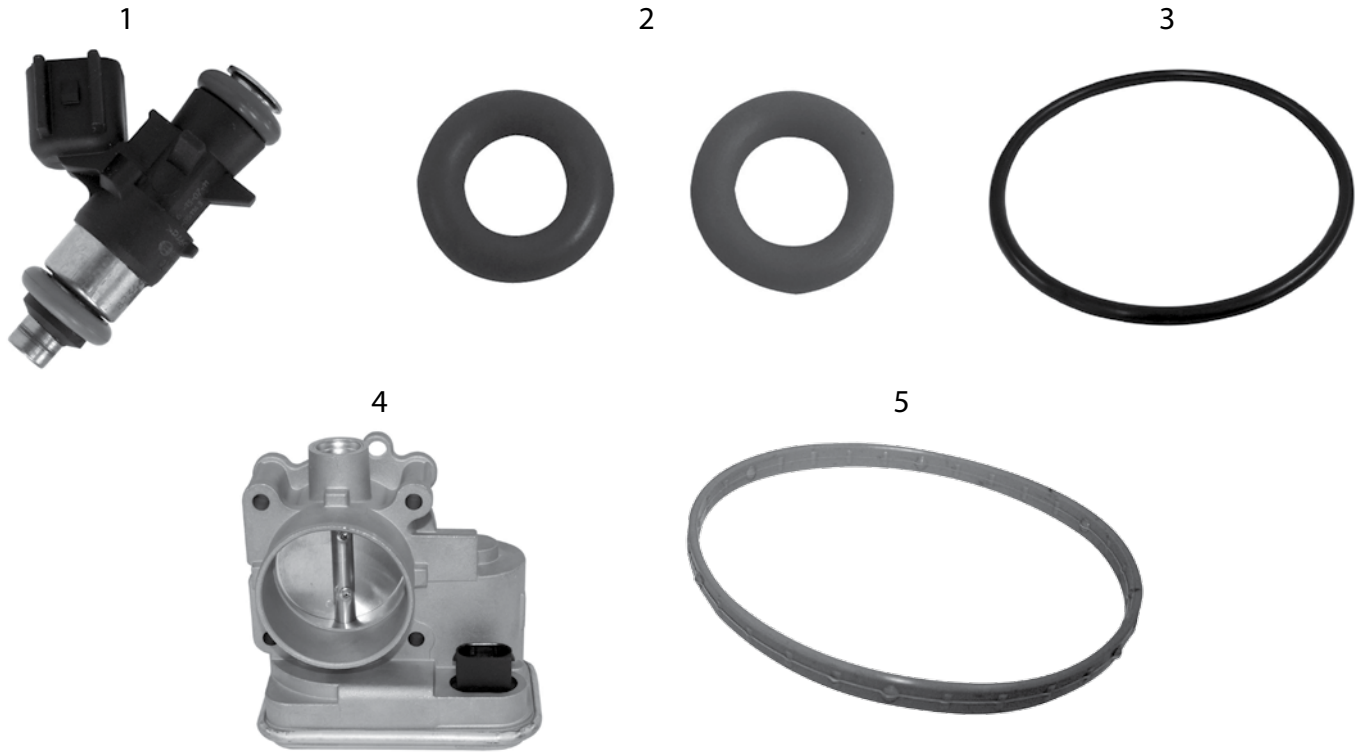

Item #	Description	Years	Engine	Comments	Replaces Part #
Fuel Delivery					
1	Fuel Injector	14/17	3.2L		4627794AA *
		14/17	2.4L		4627890AA *
2	Fuel Injector Seal Kit	14/17	3.2L		68080831AA
3	Fuel Module Gasket	14/17	All		68079799AA *
Throttle Body & Related					
4	Throttle Body	14/17	2.4L		4891970AB *
		14/17	3.2L		5184349AC *
5	Throttle Body Gasket	14/17	3.2L		53032763AA

* This Part # not currently carried by Crown Automotive