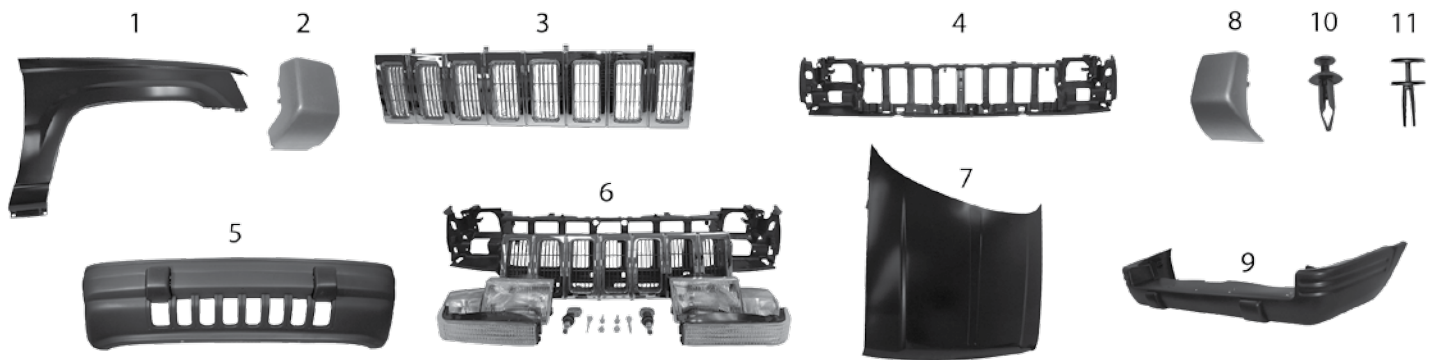

Item #	Description	Position	Years	Color	Comments	Replaces Part #
Fender, Bumper, Hood & Grille						
1	Fender	Left	93/98	Black Primed		55031835
		Right	93/98	Black Primed		55031834
2	Bumper Guard	Front	Left	93/95	Gray Textured	4741103
		Front	Right	93/95	Gray Textured	4741102
3	Grille		93/95	Chrome		55054890
			96/98	Chrome		55055059
			93/95	Black		5DF54MX8
4	Header Panel		93/95		w/o Headlamp Leveling Device	55054886
			96/98		w/o Headlamp Leveling Device	55054996
5	Fascia	Front	93/95	Black Primed	w/ Limited or Orvis Package w/ Fog Lamps	4713455
		Front	93/95	Black Primed	w/ Limited Package w/o Fog Lamps	4761569
		Front	93/95	Black Textured	w/ Laredo Package w/ or w/o Fog Lamps w/ Nerf Strip	55032684
		Front	96/98	Gray Textured	w/ Laredo Package w/ Fog Lamps	5DN63SS5
6	Header Panel Kit		93/95		Incl. Header Panel, Chrome Grille, Lamps & Adjusting Screws	55054886K
			96/98		Incl. Header Panel, Chrome Grille, Lamps & Adjusting Screws	55054996K
7	Hood		93/98	Black Primed		55255640
8	Bumper Guard	Rear	Left	93/95	Gray Textured	4741101
		Rear	Right	93/95	Gray Textured	4741100
9	Fascia	Rear	93/95	Black Primed	w/ Limited or Orvis Package	4713456 *
		Rear	93/95	Gray Textured	w/ Laredo Package w/ Nerf Strip (Nerf Strip Not Included)	55032692
10	Retainer	F or R	L or R	93/98	Fender Liner Mounting	6502871
11	Retainer	F or R	L or R	97/98	Fascia Mounting	6503106

*This Part # not currently carried by Crown Automotive