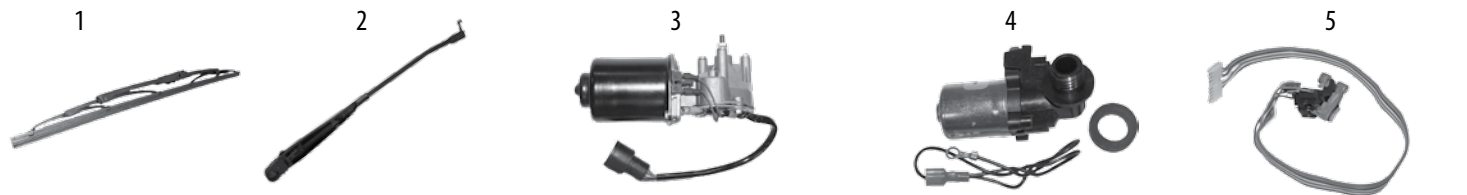

Item #	Description	Years	Models	Position	Notes	Replaces Part #
XJ Cherokee, MJ Comanche						
1	Wiper Blade	84/01	XJ, MJ	Front L or R	18"	83505422
		84/96	XJ	Rear	12"	83505425
		97/01	XJ	Rear	13"	55154727
2	Wiper Arm	84/96	XJ, MJ	Front L or R		56001132
		97/01	XJ	Front L or R		55155649
		84/96	XJ	Rear		56000598
		97/01	XJ	Rear		55154919
3	Wiper Motor	84/93	XJ, MJ	Front		56001402
		84/90	XJ	Rear		56000701 *
		91/93	XJ	Rear		56006336 *
		94/96	XJ	Rear		55155317 *
4	Windshield Washer Pump	84/90	XJ	Front		36001132
		91/96	XJ	Front		55154613
		97/01	XJ	Front		4778347
		91/94	XJ	Rear		36001132
		95/96	XJ	Rear		55154613
		97/01	XJ	Rear		4778348
5	Wiper Switch	84/94	XJ		w/ Int. Wiper, w/ Tilt Wheel; w/ Floor Shift	56007299
		84/94	XJ, MJ		w/ Int. Wiper, w/o Tilt Wheel	56000032 *
		84/94	XJ, MJ		w/o Int. Wiper, w/ Tilt Wheel	56000431 *
		84/94	XJ, MJ		w/o Int. Wiper, w/o Tilt Wheel	56000031
		97/01	XJ			4793313

* This Part # not currently carried by Crown Automotive