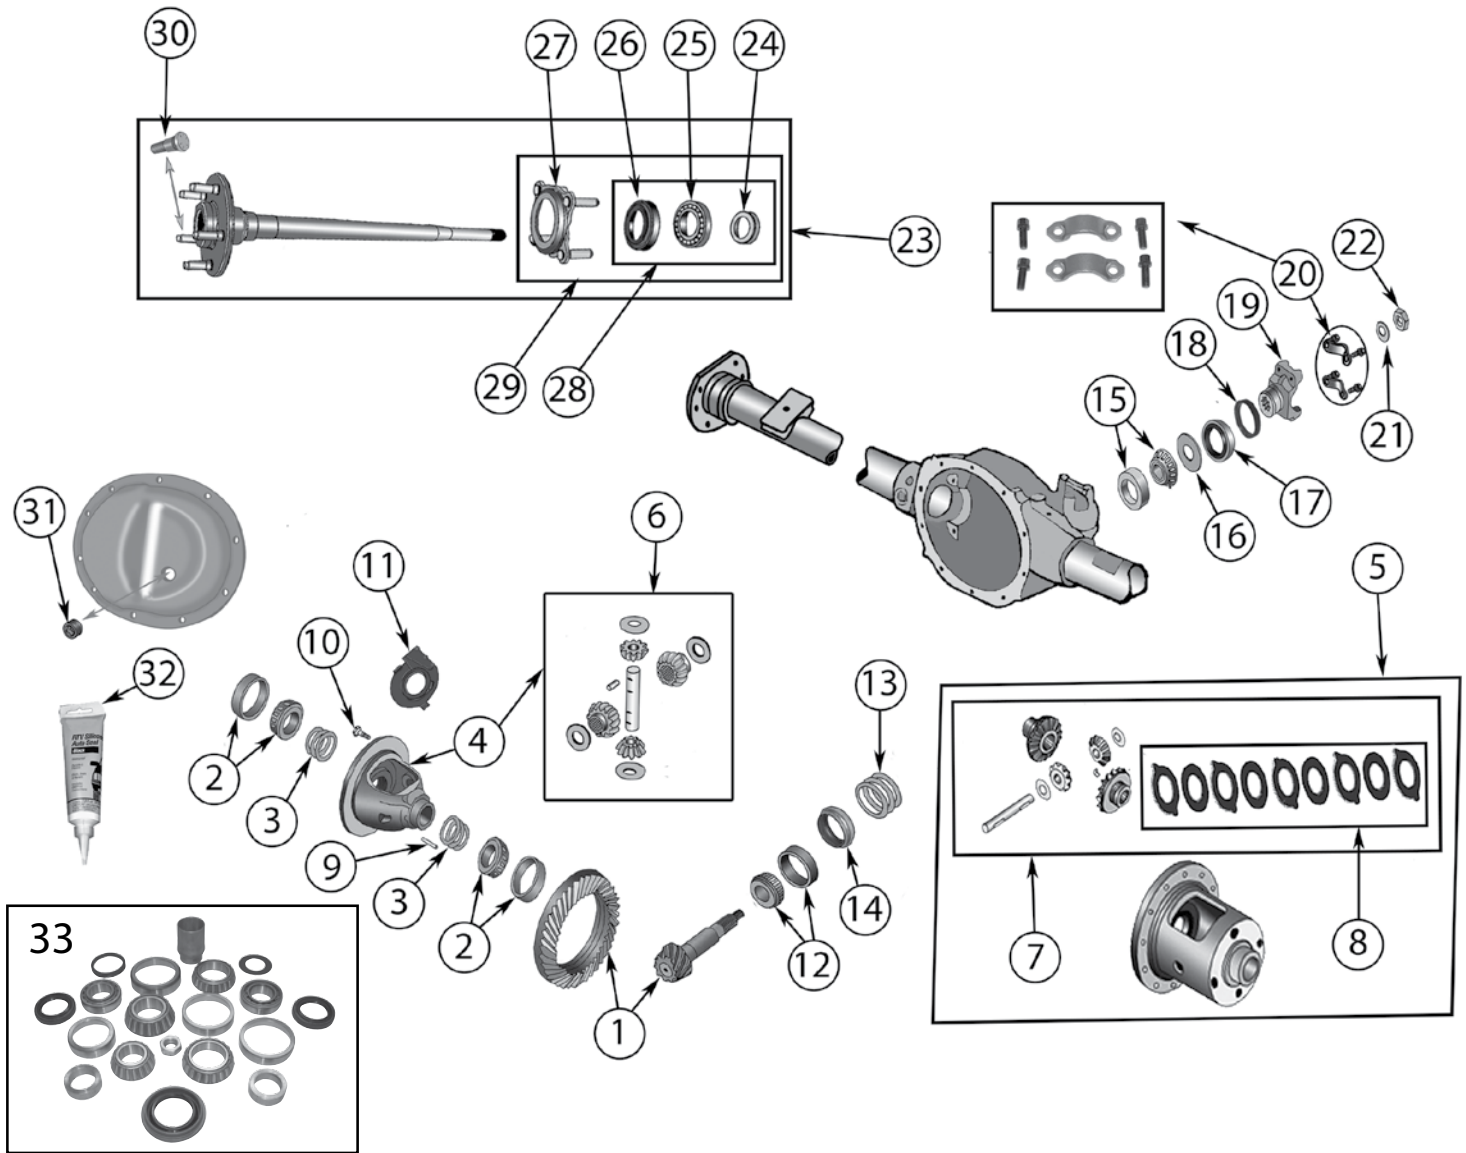

Item #	Description	Years	Comments	Ratio	Includes	Replaces Part #
1	Ring & Pinion Set	99/01	w/ 3/8" Ring Gear Bolts	3.73	10, 14, 21, 22	5012841AA
		00/04	w/ 7/16" Ring Gear Bolts	3.73	10, 14, 21, 22	5019854AB
		2000	w/ 3/8" Ring Gear Bolts	3.91	10, 14, 21, 22	5014357AA
		2000	w/ 7/16" Ring Gear Bolts	3.91	10, 14, 21, 22	5019869AA
2	Bearing Set, Differential	99/04	Includes 2 Bearings & 2 Cups	All		4864213
3	Shim Set, Differential	99/04	.126" to .130"	All		5013881AA
		99/04	.131" to .135"	All		5013882AA
		99/04	.136" to .140"	All		5013883AA
4	Case Assembly, Differential, Standard	99/01	w/ 3/8" Ring Gear Bolts	All	2, 3, 10	4856357AS
		00/04	w/ 7/16" Ring Gear Bolts	All	2, 3, 10	5019855AA
5	Case Assembly, Differential	99/01	Trac-Lok; w/ 3/8" Ring Gear Bolts	All	2, 3, 10	4856355 *
		00/01	Trac-Lok; w/ 7/16" Ring Gear Bolts	All	2, 3, 10	5019868AA
		99/01	Vari-Lok; w/ 3/8" Ring Gear Bolts	All		5012869AA *
		00/04	Vari-Lok; w/ 7/16" Ring Gear Bolts	All		5019867AA

* This Part # not currently carried by Crown Automotive