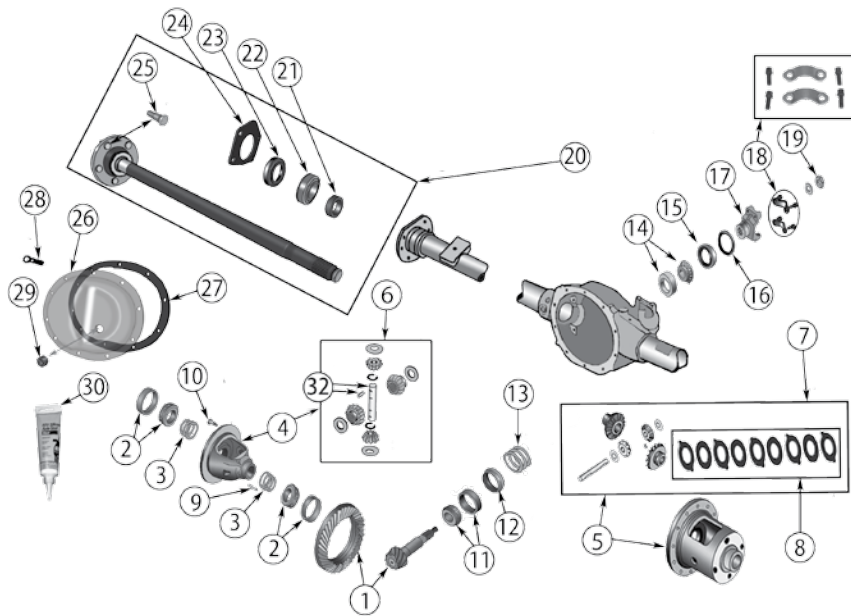

Item #	Description	Year	Comments	Ratio	Includes	Replaces Part #
1	Ring & Pinion Set	2002		3.73	10, 12, 19	5012807AC
		2002		4.10	10, 12, 19	5066492AB
2	Bearing Set, Differential	2002	Includes 2 Bearings & 2 Cups	All		J8126500
3	Shim Set, Differential	2002		All		83503004
4	Case Assembly, Differential	2002	w/ Standard Differential	All	2, 10	5066480AA
5	Case Assembly, Differential	2002	w/ Trac-Lok Differential	All		5066494AB *
6	Gear Set, Differential, Standard	2002	w/ Tag # 52111418AB, 52111771AB	All		4740670
		2002	w/ Tag # 52111418AF, 52111771AF	All	10	5086169AA
7	Gear Set, Differential, Trac-Lok	2002		All		5252497
8	Disc Kit, Differential, Trac-Lok	2002		All		83500263
9	Pin, Differential Shaft	2002	w/ Standard Differential	All		5252502
10	Bolt Kit, Ring Gear	2002	Includes 10 Bolts	All		5012810AC
11	Bearing Kit, Pinion	2002	Inner	All		5252507
12	Crush Spacer, Pinion	2002		All		5012809AA
13	Shim Kit, Pinion	2002		All		83503003
14	Bearing Kit, Pinion	2002	Outer	All		5252508
15	Seal, Pinion	2002		All		5012813AA
16	O-Ring, Pinion	2002		All		4883964AA
17	Yoke, Axle	2002		All		5072212AA
18	Strap & Bolt Kit, U-Joint	2002	w/ 12 Point Bolts	All		4006928K
		2002	w/ Hex Head Bolts	All		4006698K
19	Nut, Pinion	2002		All		J3182601
20	Axle Shaft Assembly	2002	Right	All	21, 22, 23, 24, 25	5066484AA
		2002	Left	All	21, 22, 23, 24, 25	5066485AA
21	Retaining Ring, Axle Shaft	2002		All		5072894AA
22	Bearing, Axle Shaft	2002		All		5012825AA
23	Seal, Axle Shaft	2002		All		5012824AA
24	Retainer, Axle Shaft	2002		All		5066486AA
25	Stud, Wheel	2002		All		5016496AA
26	Cover, Differential	2002		All		5066490AA *
27	Gasket, Differential Cover	2002	Paper	All		35AXCG
28	Bolt, Differential Cover	2002		All		J0273573
29	Plug, Differential Cover	2002	Rubber	All		5252504
30	RTV Silicone Sealant	2002		All		J8993317
31	Pinion & Differential Shim Kit	2002		All	3, 13	5017214AA
32	Shaft & Pin Kit, Differential	2002	w/ Standard Differential	All		5252502K

* This Part # not currently carried by Crown Automotive