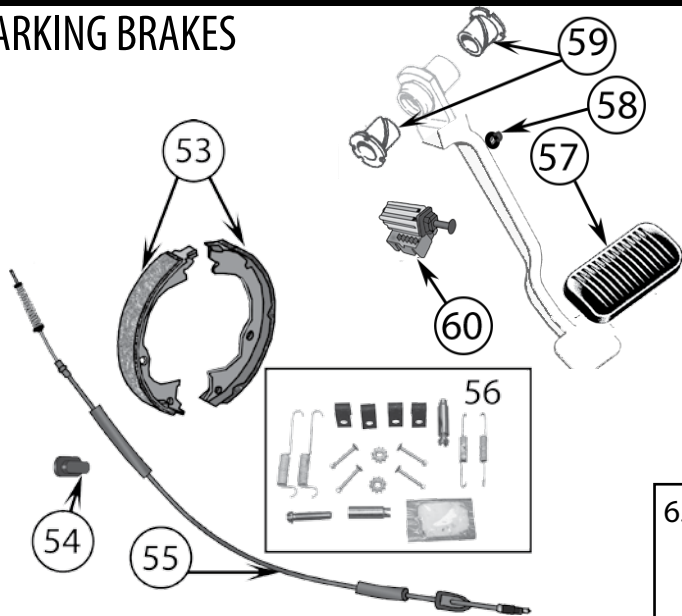

Continued to Next Page . . .

BRAKE

ZJ, ZG Grand Cherokee 1993 - 1998

PARKING BRAKES

Item #	Description	Years	Position	Notes	Replaces Part #
53	Parking Brake Shoe Set	1994	Rear	Up to VIN # 358321; w/ Rear Disc Brakes	4762114
		94/98	Rear	After VIN # 358321; w/ Rear Disc Brakes	4796337
54	Parking Brake Adjuster Plug	94/98	Rear	w/ Rear Disc Brakes	4762121
55	Parking Brake Cable	93/98	Front		52008232
		93/96	Left Rear	w/ Rear Drum Brakes	52007588
		94/98	Left Rear	w/ Rear Disc Brakes; 43.8" Long	52008905
		93/96	Right Rear	w/ Rear Drum Brakes	52005387
		94/98	Right Rear	w/ Rear Disc Brakes; 34.25" Long	52008904
56	Parking Brake Hardware Kit	94/98	Rear	After VIN # 358321; w/ Rear Disc Brakes; Includes Pins, Springs, & Adjusters	4796337HK
57	Brake Pedal Pad	93/96		w/ Automatic Transmission, 6" Wide	52002749
		93/94		w/ Manual Transmission	52002750
		93/98		w/ Automatic Transmission, 5" Wide	52078540
58	Pedal Pin Bushing	93/98		Isolates Pedal From the Master Cylinder Rod	4446361
59	Brake Pedal Bushing	93/98		Plastic; 2 Required per Pedal	J3225981
60	Brake Light Switch	1993			56006981
		94/98			56042023