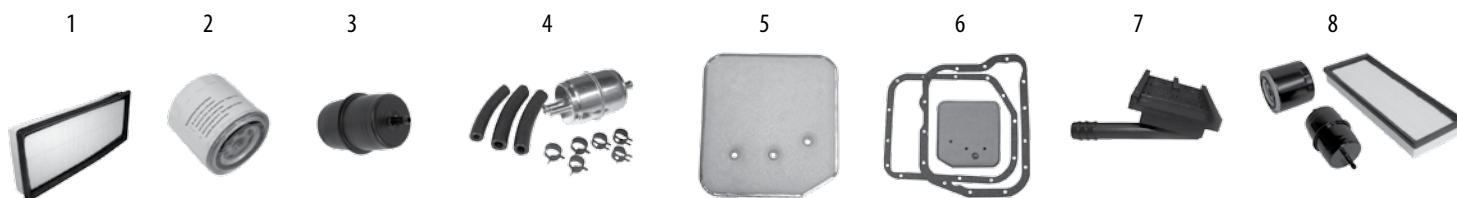

TJ Wrangler 1997-2006

Item #	Description	Years	Engine / Transmission	Comments	Replaces Part #
4	Transmission Filter	97/02 03/06	30RH, 32RH 42RLE		J8123042 52852913AB
5	Transfer Case Filter	97/06		NP231 Transfer Case	4338943
6	Transmission Filter Kit	03/06	42RLE		52852913K
7	Master Filter Kit	97/04 97/02 03/04 05/06	4.0L 2.5L 2.4L 2.4L	Includes #s 1, 2, 3 Includes #s 1, 2, 3 Includes #s 1, 2, 3 Includes #s 1, 2	MFK7 MFK7 MFK19 MFK20

YJ Wrangler 1987-1995

Item #	Description	Years	Engine / Transmission	Comments	Replaces Part #
1	Air Filter	87/90 87/95 91/95	4.2L 2.5L 4.0L		J8991386 53002184 53002184
2	Oil Filter	87/90 91/93 91/93 91/95 94/95	2.5L, 4.2L 2.5L 2.5L 4.0L 2.5L	M18 x 1.5 Threads 3/4"-16 Threads w/ M20 x 1.5 Threads 3/4"-16 Threads 3/4"-16 Threads	33004195 5281090 33004195 5281090 5281090
3	Fuel Filter	87/90 87/90 87/90 87/95 87/90 91/95	2.5L EFI 2.5L, 4.2L 4.2L 2.5L 2.5L EFI 4.0L	In-Tank Fuel Filter w/ 20 Gallon Tank; In-Tank Fuel Filter Single Inlet, Dual Outlet	33000184 * 53001248 J3229443 33000076 33000184 * 33000076
4	Fuel Filter Kit	87/90	4.2L	Single Inlet, Dual Outlet; Includes Filter, Clamps, & 3 Sections of Hose	J8129383
5	Transmission Filter	87/95	A999, 32RH		J8123042
6	Transmission Filter Kit	87/89	A999		J8127652
7	Transfer Case Filter	87/95		NP231 Transfer Case	4338943
8	Master Filter Kit	87/90 87/90 91/93 91/93 91/95 94/95	2.5L 4.2L 2.5L 2.5L 4.0L 2.5L	Includes #s 1, 2, 3 Includes #s 1, 2, 3 w/ M20 x 1.5 Oil Filter Threads; Includes #s 1, 2, 3 w/ 3/4"-16 Oil Filter Threads; Includes #s 1, 2, 3 Includes #s 1, 2, 3 Includes #s 1, 2, 3	MFK14 MFK21 MFK14 MFK13 MFK13 MFK13

* This Part # not currently carried by Crown Automotive