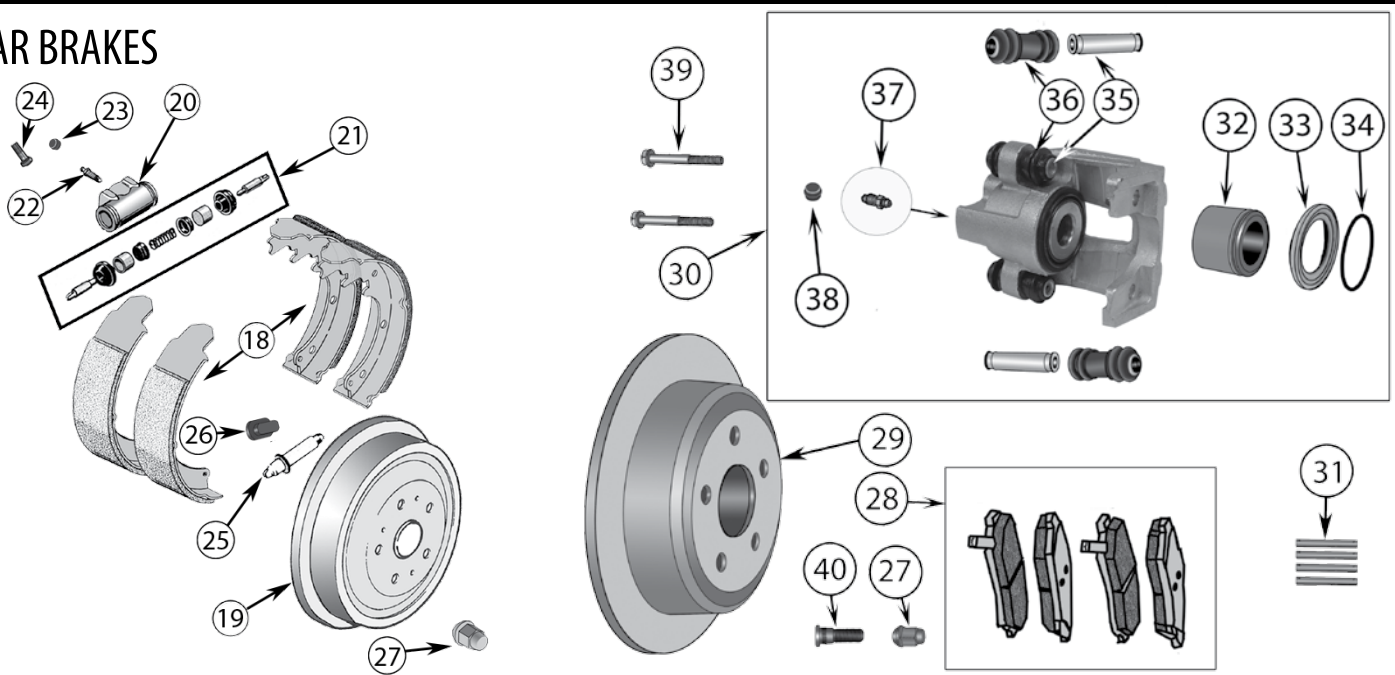

REAR BRAKES

Item #	Description	Years	Location	Notes	Replaces Part #
Rear Brakes					
18	Brake Shoe Set	97/00 00/06	L & R L & R	Until 3/9/2000; 9" X 2-1/2" After 3/9/2000; 9" X 2-1/2"	4423606 5019536AA
19	Brake Drum	97/06	L or R	9" X 2-1/2"	52005350
20	Wheel Cylinder	1997 1997 98/00 00/06	L or R L or R L or R L or R	3/4" Bore 13/16" Bore Until 3/9/2000; 13/16" Bore After 3/9/2000; 3/4" Bore	4313056 4423601 4423601 4313056
21	Wheel Cylinder Repair Kit	1997 97/00 00/06	L or R L or R L or R	For 3/4" Bore Wheel Cylinders Until 3/9/2000; For 13/16" Bore Wheel Cylinders After 3/9/2000; For 3/4" Bore Wheel Cylinders	5252631 5252630 5252631
22	Bleeder Screw	97/06	L or R	w/ Drum Brakes; 5/16"-24 Threads	3766674
23	Bleeder Screw Cap	97/06	L or R		5093278AB
24	Brake Backing Plate Bolt	97/06	L or R	w/ Dana 44 Rear Axle	J0994313
25	Drum Brake Adjuster	97/06 97/06	Right Left	Right Hand Threads Left Hand Threads	4713356 4713357
26	Drum Brake Adjuster Cover	97/06	L or R		J3201957
27	Wheel Nut	97/06 97/06 97/06	F or R F or R F & R	Black; 1/2"-20 Threads Stainless Capped; 1/2"-20 Threads Black; 1/2"-20 Threads; Includes 20 Wheel Nuts	J4006956BLK J4006956 4006956BLKK
28	Brake Pad Set	03/06	L & R	Semi-Metallic	5093511TI
29	Brake Rotor	03/06	L or R		52128411AB
	Drilled & Slotted Rotor Set	03/06	L & R		RT31005
30	Brake Caliper	03/06 03/06	Left Right	w/o Pads w/o Pads	5191825AA 5093542AA
31	Brake Pad Clip	03/06	L or R	4 Required Per Side	5093394AB

Continued to Next Page . . .