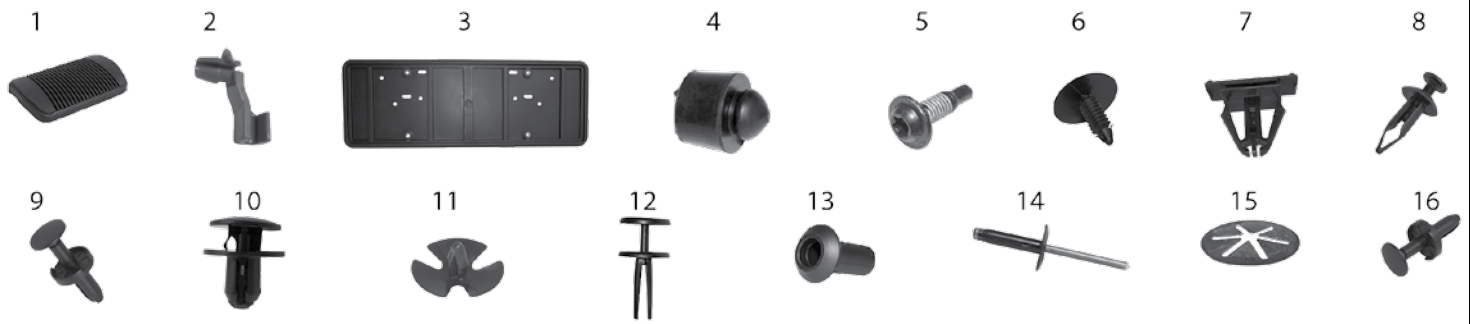

Item #	Description	Position	Years	Model	Comments	Replaces Part #	
Miscellaneous							
1	Brake Pedal Pad		07/17	All	w/ Automatic Transmission	68020438AA	
2	Door Lock Rod Clip		07/10 07/10	All All	Purple Orange	4658444 4658445	
3	License Plate Bracket	Front	14/17	All	Chinese Market	68213436AC	
4	Door Bumper	F or R	L or R	07/17	All	Front & Rear Doors & Hood	5160047AB
Hardware							
5	Bolt		L or R	07/17	All	Liftgate Latch Mounting; M6 X 1 X 20 Torx® Head	6504212
6	Retainer		L or R	2007	All	Hood Insulation Mounting	6506293AA
7	Retainer	Front	L or R	07/17	All	Front Fascia Mounting	6508947AA
8	Retainer		07/17	All	Cowl Cover Mounting, Underbody Shield Mounting; M6.3 X 22.8 Push Pin	6502871	
9	Retainer		07/17	All	Tail Lamp, Rear Fascia, Engine Splash Shield, & Front Fender Liner Mounting	5160260AA	
10	Retainer	F or R	L or R	09/17	All	Fascia, Rear Lamps, Fender Liners, Grille, & Underbody Shield Mounting; M8 X 10.3 Push Pin	6509960AA
11	Retainer		10/17	All	Hood Insulation Mounting	4878883AA	
12	Retainer		11/15	All	Cowl Screen Mounting; M6.3 Push Pin	6503106	
13	Retainer Grommet	Rear	L or R	07/17	All	Rear Lamps, Rear Fascia	4806271AA
14	Rivet	Front	13/17	Compass	Front Spat Mounting; M4.8 X 22.6	6510520AA	
15	Push Nut	F or R	L or R	07/10	Patriot	Sheet Metal Push-On Nut	6505049AA
16	Retainer		07/17	Patriot	Front Fascia To Crossmember	5160260AA