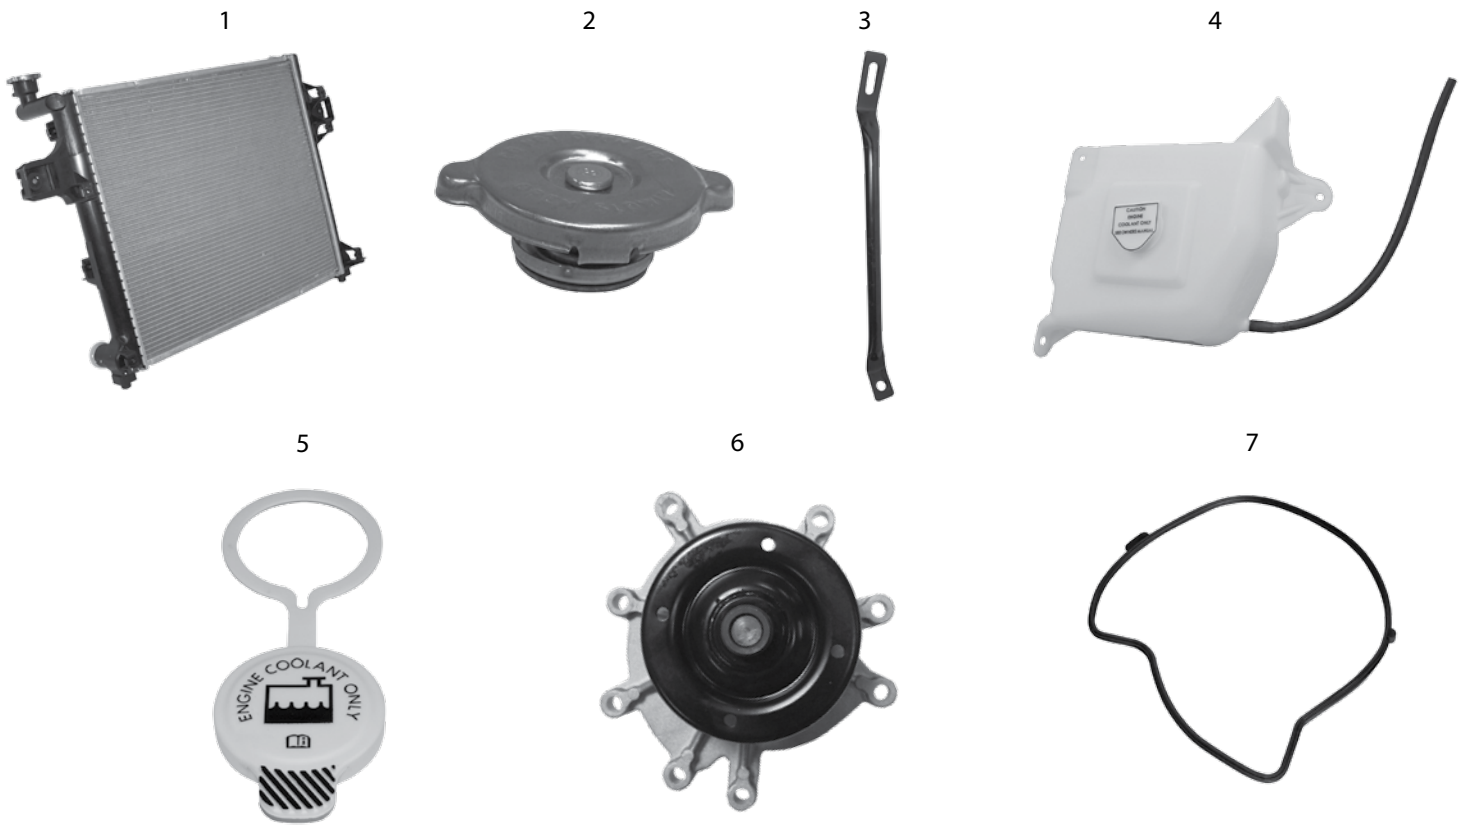

Item #	Description	Years	Model	Engine	Comments	Dimensions	Type	Replaces Part #
Radiators, Coolant Bottles & Related								
1	Radiator	05/10	WK, WH, XK, XH	3.7L, 4.7L				55116849AC
		05/10	WK, WH, XK, XH	5.7L				55116842AB
		06/10	WK, WH	6.1L				55116849AC
2	Radiator Cap	05/10	WK, WH, XK, XH	3.7L, 5.7L	18 psi			52079799AA
		05/09	WK, WH, XK, XH	4.7L	18 psi			52079799AA
		06/10	WK, WH	6.1L	18 psi			52079799AA
3	Radiator Support Brace	05/10	WK, WH	All				55394098AE
4	Coolant Bottle	08/10	WK, XK	3.7L, 5.7L, 6.1L				55038011AB
		08/09	WK, XK	4.7L				55038011AB
5	Coolant Bottle Cap	05/07	WK, WH, XK, XH	All	Snap On Type			55056382AA
		08/09	WK, WH, XK, XH	4.7L	Snap On Type			55111074AA
		08/10	WK, WH, XK, XH	3.7L, 5.7L, 6.1L	Snap On Type			55111074AA
		2008	WK	3.0L Dsl.	Screw On Type; 16 psi			4596198
Water Pumps & Related								
6	Water Pump	05/10	WK, WH, XK, XH	3.7L	Includes Gasket			53020873AC
		05/09	WK, WH, XK, XH	4.7L	Includes Gasket			53020873AC
		05/08	WK, WH, XK, XH	5.7L	Includes Gasket			4792838AB
		09/10	WK, WH, XK, XH	5.7L	Includes Gasket			53022095AF
		06/10	WK, WH	6.1L	Includes Gasket			4792838AB
		05/10	WK, WH, XH	3.0L Dsl.	Includes Gasket			5175580AA
7	Water Pump Gasket	05/10	WK, WH, XK, XH	3.7L, 4.7L				53020865
		05/10	WK, WH, XK, XH	5.7L				4792922AA
		06/10	WK, WH	6.1L				4792922AA