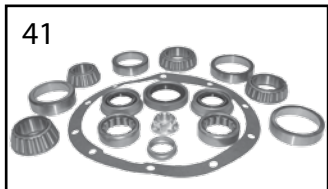

Item #	Description	Years	Comments	Ratio	Includes	Replaces Part #
19	Yoke, Pinion	87/95	w/ 3.219" U-Joint Length	All		83503318
		94/95	w/ 3.625" U-Joint Length	All		4746835
20	Strap & Bolt Kit, U-Joint	87/95	Hex Head Bolts	All		4006698K
		87/95	12-Point Head Bolts	All		4006928K
21	Nut, Pinion	87/95		All		J3182601
22	Seal, Axle	87/89	Inner	All		83503010
23	Axle Shaft Assembly	87/89	Right (28.85" Long)	All	24, 25, 30	83502882
		87/89	Left (30.35" Long)	All	24, 25, 30	83502883
24	Axle Shaft	87/89	Right (28.85" Long)	All		53000403
		87/89	Left (30.35" Long)	All		53000404
		1990	Right w/o ABS (29.04" Long)	All		5252956
		1990	Left w/o ABS (30.54" Long)	All		5252957
		91/92	Right (29.04" Long)	All		5252948
		91/92	Left (30.54" Long)	All		5252949
		93/95	Right (29.00" Long)	All		4713192
		93/95	Left (30.62" Long)	All		4713193
25	Stud, Wheel	87/95		All		83503053
26	Retainer, Axle Shaft	87/89		All		83503022
27	Seal, Axle Shaft	87/89	Outer	All		53000477
		90/95		All		4856336
28	Bearing, Axle Shaft	87/89		All		53000475
		90/95		All		J8134036
29	Retaining Ring, Axle Shaft	87/89		All		83503054
30	Bearing & Retainer Kit, Axle Shaft	87/89		All	26, 27, 28, 29	83501451
31	Bearing Kit, Axle Shaft	87/89		All	27, 28, 39	53000475K
32	Retainer, Axle Shaft	90/95	C-Clip	All		5252505
33	Axle Shaft Bearing Kit	90/95		All	27, 28, 32	8134036K
34	Cover, Differential Case	87/95		All	34, 36	83505125
35	Gasket, Differential Cover	87/95	Paper	All		35AXCG
36	Plug, Differential Cover	87/95		All		5252504
37	Differential Cover Kit	87/95		All	34, 35, 36, Cover Bolts	5252493
38	HD Differential Cover Kit	87/95	Red	All	34, 35, 36, 38, Cover Bolts	RT20025
		87/95	Black	All	34, 35, 36, 38, Cover Bolts	RT20032
39	RTV Silicone Sealant	87/95		All		J8993317
40	HD Performance Axle Kit	93/95		All		RT23001
41	Bearing & Seal Master Kit	90/95		All	2, 14, 15, 17, 18, 21, 27, 28, 35	D35MASKIT
42	Ring & Pinion Master Kit	87/95		3.07	1, 14, 15, 17, 18, 35	7072441X
43	Ring & Pinion Master Kit	87/95		3.55	1, 14, 15, 17, 18, 35	7072443X
44	Ring & Pinion Master Kit	87/95		4.11	1, 14, 15, 17, 18, 35	7072444X
45	Pinion Bearing & Seal Kit	87/95		All	14, 15, 17, 18, 35	D35PBK
46	Pinion & Carrier Bearing Kit	87/95		All	2, 3, 15, 16, 17, 18, 21, 38	3171166K
47	U-Bolt Yoke Kit	87/95	w/ 3.219" U-Joint Length	All		D35YOKEUBK
48	Pinion & Differential Shim Kit	87/95		All	3, 16	5017214AA