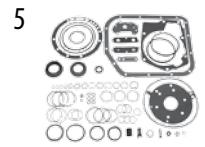

AUTOMATIC TRANSMISSION

Item #	Description	Model	Years	Comments	Replaces Part #
44RE Transmission					
1	Control Solenoid	All WJ, WG	94/99 00/01		52118500 52118500AB
2	Governor Solenoid	All	93/02		4617210
3	Output Seal	ZJ	93/97	w/ 2WD	4531216AB
4	Output Speed Sensor	All	93/01		4800879
5	Overhaul Kit	ZJ, ZG	94/98		4863907KT
6	Pressure Sensor Transducer	All WJ, WG	96/99 00/04		56041403AA 56028196AD
7	Transmission Filter	WJ, WG ZJ	01/04 93/97		52118789 J8123042
8	Transmission Pan Gasket	All	93/04	Flexible Rubber	J8136640