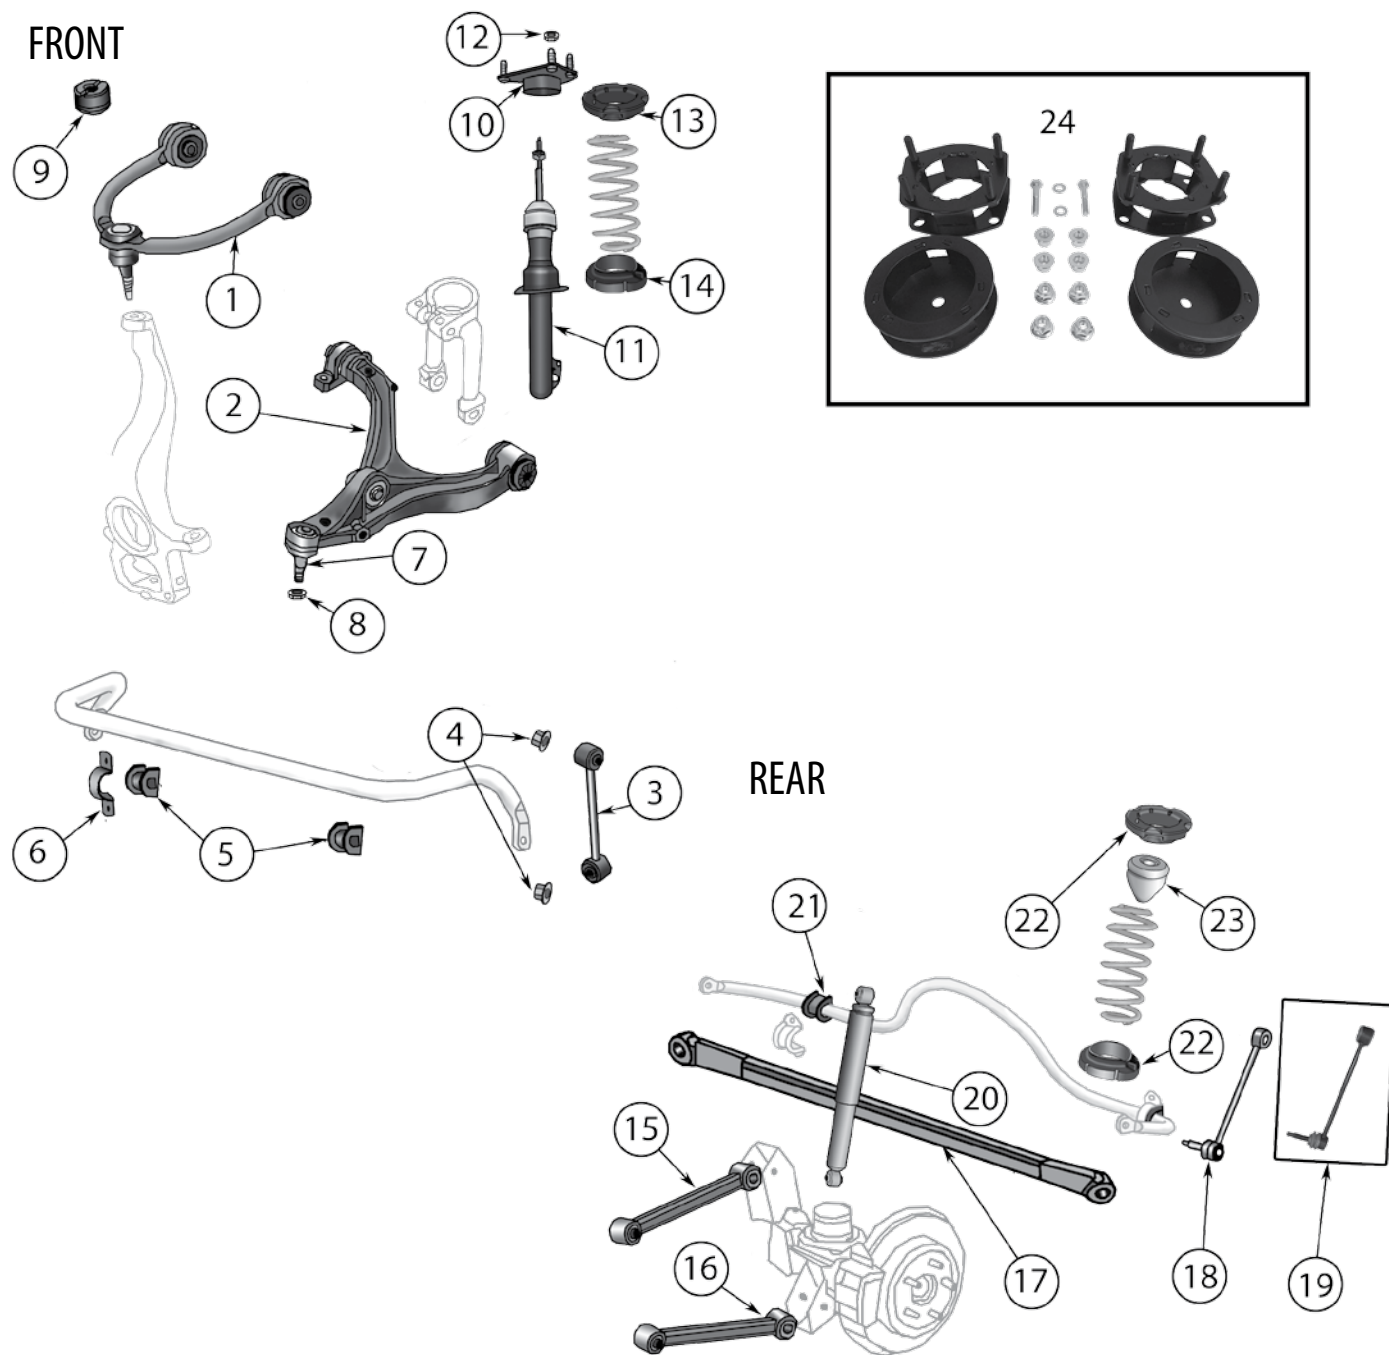

SUSPENSION WK / WH Grand Cherokee, XK / XH Commander 2005-2010

Item #	Description	Position	Years	Models	Comments	Replaces Part #
Front Suspension						
1	Upper Control Arm	Left or Right	05/10	All	Includes Ball Joint & Bushings	52090206AG
2	Lower Control Arm	Left	05/10	WK, WH	w/o SRT8 Package; Includes Ball Joint & Bushings	52089981AF
		Left	06/10	WK, WH	w/ SRT8 Package; Includes Ball Joint & Bushings	5290635AA
		Left	06/10	XK, XH	Includes Ball Joint & Bushings	52089981AF
		Right	05/10	WK, WH	w/o SRT8 Package; Includes Ball Joint & Bushings	52089980AF
		Right	06/10	WK, WH	w/ SRT8 Package; Includes Ball Joint & Bushings	5290634AA
		Right	06/10	XK, XH	Includes Ball Joint & Bushings	52089980AF