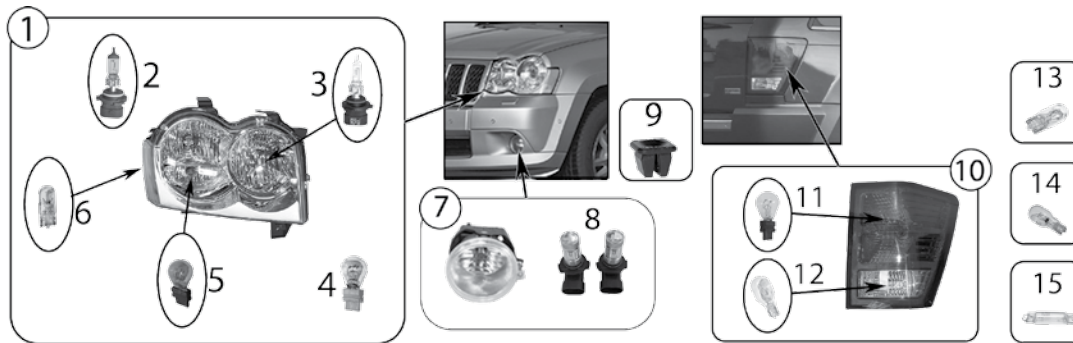

Item #	Description	Position	Years	Comments	Replaces Part #
Front					
1	Headlight Assembly	Left	05/07	Includes Bulbs & Harness	55156351AH
		Right	05/07	Includes Bulbs & Harness	55156350AF
		Left	08/10	w/o HID	55157483AE
		Right	08/10	w/o HID	55157482AE
2	Headlight Bulb	L or R	05/07	Low Beam; 9006 Bulb	154870AA
		L or R	08/10	w/o HID; Low Beam; 9006 Bulb	154870AA
		L or R	08/10	w/ HID; Low Beam; D15 Bulb	4865941AC
		L & R	05/07	Low Beam; 9006 LED Bulbs	RT28059
		L & R	08/10	w/o HID; Low Beam; 9006 LED Bulbs	RT28059
3	Headlight Bulb	L or R	05/07	High Beam; 9005 Bulb	154846AA
		L or R	08/10	w/o HID; High Beam; 9005 Bulb	154846AA
		L & R	05/07	High Beam; 9005 White LED Bulbs	RT28058
		L & R	08/10	w/o HID; High Beam; 9005 White LED Bulbs	RT28058
4	Headlight Mounting Nut	L or R	05/10	Headlight To Body Nut	6508072AA
5	Daytime Running Light Bulb	L or R	08/10	w/ Halogen Bulbs; 3457 Bulb	L0003457
6	Turn Signal & Parking Light Bulb	L or R	05/10	3157A Amber Bulb	L03157NA
		L or R	05/10	3157A Amber Long Life Bulb	L0003157AK
		L & R	05/10	3157A Amber Bulb	RT28065
7	Side Marker Light Bulb	L or R	05/10	194 Clear Bulb	L0000194
		L & R	05/10	194 White LED Bulbs	RT28063
8	Fog Light	L or R	05/10	Includes Bulb	4805859AA
9	LED Fog Light Bulb Set	L & R	05/10	H10 (9145) White LED Bulbs	RT28047
Rear					
10	Tail Light	Left	05/06	Includes Bulbs & Harness	55156615AE
		Right	05/06	Includes Bulbs & Harness	55156614AE
		Left	07/10	Includes Bulbs	55079013AC
		Right	07/10	Includes Bulbs	55079012AC
11	Bulb	L or R	05/10	Turn Signal, Parking Light, Brake Light; 3157 Bulb	L0003157
		L or R	05/10	Turn Signal, Parking Light, Brake Light; 3157 Long Life Bulb	L003157KLC
		L or R	05/10	Turn Signal, Parking Light, Brake Light; 3157 White LED Bulbs	RT28067
12	Reverse Light Bulb	L or R	05/06	3157 Bulb	L0003157
		L or R	05/06	3157 Bulb; Long Life Bulb	L003157KLC
		L or R	07/10	921 Bulb	L0000921
		L & R	05/06	3157 White LED Bulbs	RT28067
		L & R	07/10	921 White LED Bulbs	RT28069
13	License Plate Light Bulb		05/10	168 Bulb	L0000168
Miscellaneous & Interior Bulbs					
14	Floor Courtesy Light Bulb		05/10		G9436750
15	Engine Compartment Light Bulb		05/06	561 Bulb	54003086