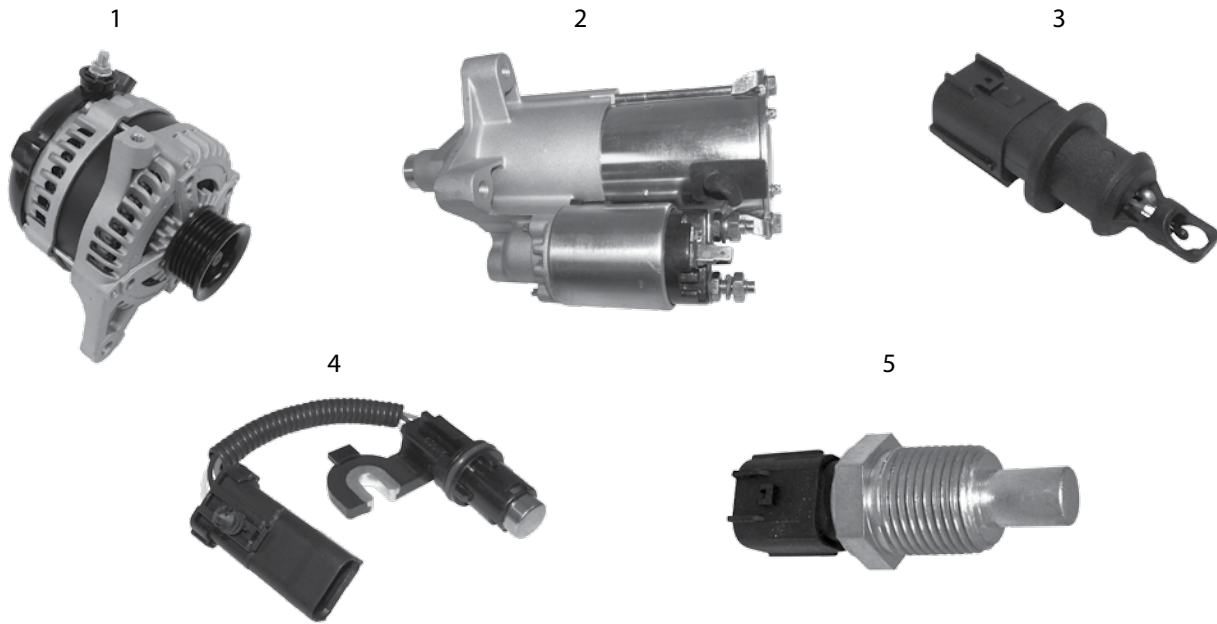

Item #	Description	Years	Engine	Comments	Replaces Part #		
Starting & Charging Components							
1	Alternator	07/11	3.8L	w/ 160 Amp Alternator	4801304AC		
		12/17	3.6L	w/ 160 Amp Alternator	68078950AA		
		14/17	3.0L Gas	w/ 160 Amp Alternator	68078950AA		
2	Starter	07/08	3.8L		4801269AB		
		09/11	3.8L	w/ Manual Transmission	4801269AB		
		09/11	3.8L	w/ Automatic Transmission	4748046AB		
		12/17	3.6L		56029852AA		
		14/17	3.0L Gas		56029852AA		
		07/10	2.8L Diesel		4801268AB		
		Engine Components					
3	Air Temperature Sensor	2007	3.8L		4606487AB		
		08/11	3.8L		5149176AB*		
		12/17	3.6L		5149182AB		
		14/17	3.0L Gas		5149182AB		
		07/10	2.8L Diesel		68031593AA		
4	Camshaft Position Sensor	2007	3.8L		4686353		
		08/11	3.8L		5149078AD		
		12/17	3.6L		5149141AF		
		14/17	3.0L Gas		5149141AF		
		07/17	2.8L Diesel		5140332AA		
5	Coolant Temperature Sensor	2007	3.8L		5269870AB		
		08/11	3.8L		5149077AB		
		12/14	3.6L		5149077AB		
		15/16	3.6L		68164627AA*		
		14/17	3.0L Gas		5149077AB		
		07/17	2.8L Diesel		5066779AA		

* This Part # not currently carried by Crown Automotive