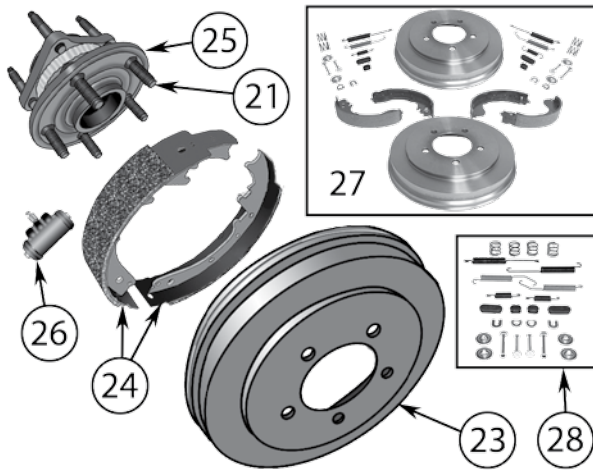

REAR DRUM BRAKES