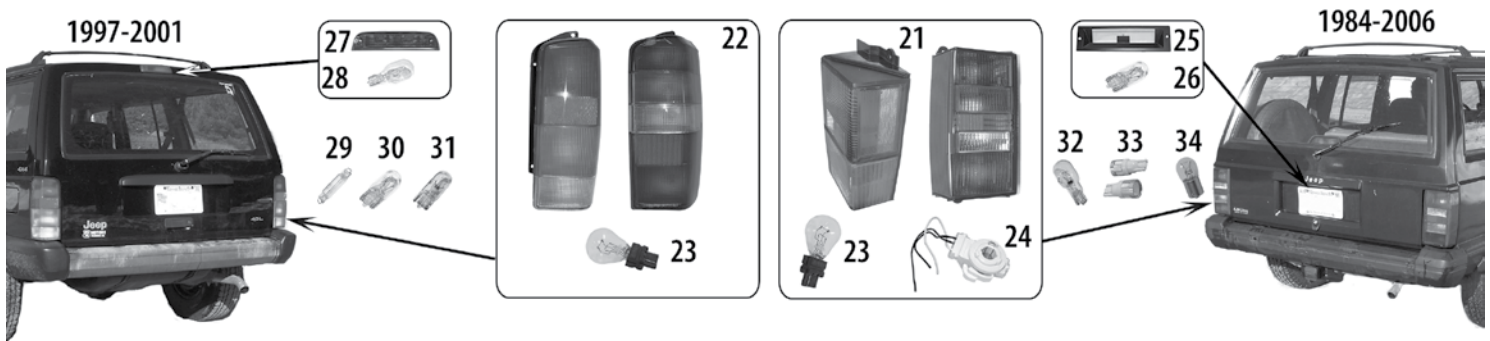

Item #	Description	Position	Years	Model	Comments	Replaces Part #
Rear						
21	Tail Light	Left	84/96	XJ	USA & Canada; Does Not Include Bulbs or Sockets	83504317
		Right	84/96	XJ	USA & Canada; Does Not Include Bulbs or Sockets	83504316
		Left	84/96	XJ	Europe; Does Not Include Bulbs or Sockets	4720499
		Right	84/96	XJ	Europe; Does Not Include Bulbs or Sockets	4720498
22	Tail Light	Left	97/01	XJ	USA & Canada; Does Not Include Bulbs or Sockets	4897399AA
		Right	97/01	XJ	USA & Canada; Does Not Include Bulbs or Sockets	4897398AA
		Left	97/01	XJ	Export Only; Does Not Include Bulbs or Sockets	4897401AC
		Right	97/01	XJ	Export Only; Does Not Include Bulbs or Sockets	4897400AC
23	Bulb	L or R	84/96	XJ	Side Marker, Parking Light, Brake Light; 2057 Clear Bulb	9438848
		L or R	86/92	MJ	Parking Light, Brake Light; 2057 Clear Bulb	9438848
		L or R	84/96	XJ, MJ	Turn Signal, Reverse Light; 1156 Clear Bulb	J3209543
		L or R	97/01	XJ	Parking Light, Turn Signal, Brake Light, Reverse Light; 3157 Clear Bulb	L0003157
	LED Bulb Set	L & R	97/01	XJ	Parking Light, Turn Signal, Brake Light, Reverse Light; 3157 White LED Bulbs	RT28067
24	Tail Light Socket	L or R	86/93	XJ, MJ	Side Marker, Parking Light, Brake Light	J8128931
25	License Plate Light		84/96	XJ	w/o Tire Carrier	56000409
26	License Plate Bulb		84/01	XJ	168 Clear Bulb	L0000168
27	High Mount Brake Light		94/96	XJ		55054992
28	High Mount Brake Light Bulb		94/01	XJ	921 Clear Bulb	L0000921
	LED High Mount Brake Light Bulb		94/01	XJ	921 White LED Bulb	RT28069
Miscellaneous & Interior Bulbs						
29	Bulb		84/01	XJ	Dome Light; 561 Clear Bulb	54003086
	Bulb		97/01	XJ	Cargo Area, Engine Compartment; 561 Clear Bulb	54003086
30	Courtesy Light Bulb	L or R	84/01	XJ	168 Clear Bulb	L0000168
31	Reading Lamp Bulb	L or R	84/96	XJ	906 Clear Bulb	G9436750
	Floor Light Bulb		97/01	XJ	906 Clear Bulb	G9436750
32	Cargo Area Light Bulb		84/96	XJ	194 Clear Bulb	L0000194
			86/92	MJ	561 Clear Bulb	53003086
33	LED Cargo Area Light Bulb Set	L & R	84/86	XJ	194 White LED Bulbs	RT28063
34	Engine Compartment Bulb		84/96	XJ, MJ	105 Clear Bulb	L0001003