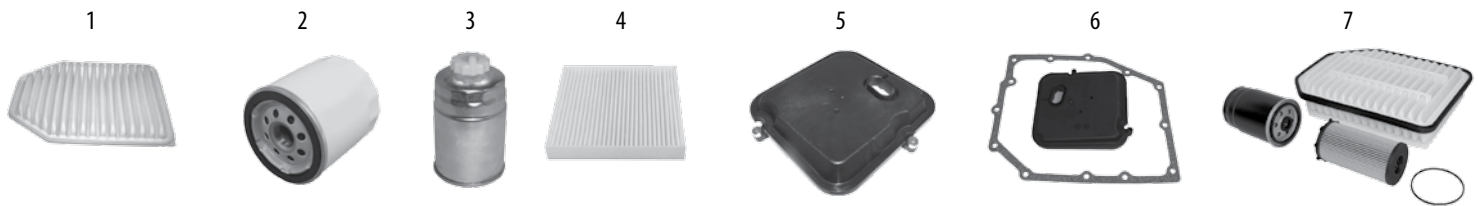

JK Wrangler 2007-2017

Item #	Description	Years	Engine Transmission	Comments	Replaces Part #
1	Air Filter	07/17 14/17 12/17 07/11	2.8L Dsl. 3.0L Gas 3.6L 3.8L		53034019AD 53034018AE 53034018AE 53034018AE
2	Oil Filter	07/17 14/17 12/13 14/17 07/11	2.8L Dsl. 3.0L Gas 3.6L 3.6L 3.8L	Includes Filter & O-Ring	68032204AB 68191349AA 68079744AB 68191349AA 4105409
3	Fuel Filter	07/17	2.8L Dsl.		52126244AA
4	Cabin Air Filter	11/13 14/17		2 Required	55111302AA 68233626AA
5	Primary Transmission Filter	07/10 07/10 07/11 11/17	545RFE 545RFE 42RLE W5A580	w/ 4WD 5-Speed Automatic Transmission	4799507AA 4799662 52852913AB 52108325AA
6	Transmission Filter Kit	07/10 07/10	545RFE 42RLE	w/ 4WD; Includes # 5, Cooler Filter & Gasket	5179267AC 52852913K
7	Master Filter Kit	07/17 12/13 14/17 07/11	2.8L Dsl. 3.6L 3.6L 3.8L	Includes #s 1, 2, 3 Includes #s 1, 2, 4 Includes #s 1, 2, 4 Includes #s 1, 2	MFK1 MFK23 MFK24 MFK22