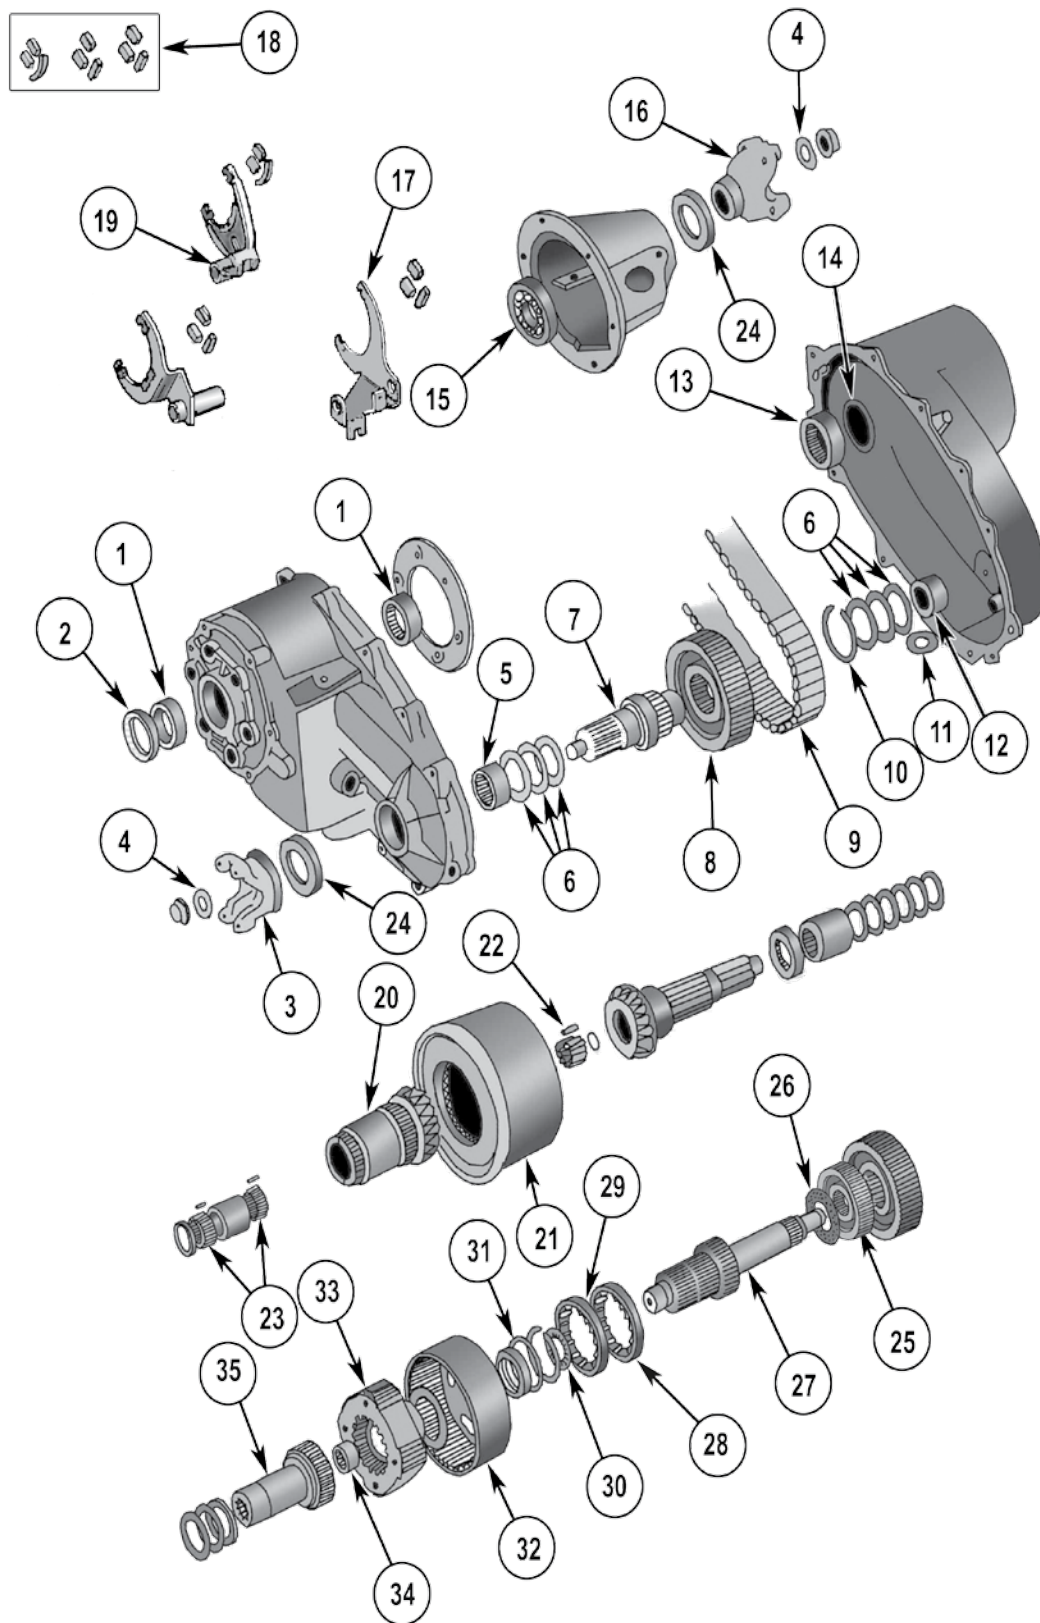

Item #	Description	Comments	Replaces Part #
1	Bearing, Input Shaft		J8130868
2	Seal, Input Shaft		J5359457
3	Yoke, Front Output		4856142
4	Seal Washer, Output Shaft	Front or Rear	J8130815
5	Bearing, Front Output Shaft	Front	J8130869
6	Bearing Assembly, Front Output Shaft	2 Required	J8130819
7	Shaft, Front Output		J8130850 *
8	Sprocket, Drive		83500491 *
9	Chain, Transfer Case	49 Links	J8130831 *
10	Retaining Ring		J8130802 *
11	Magnet		3681601
12	Bearing, Front Output Shaft	Rear	4269189
13	Bearing, Rear Output Shaft	Front	J8133644 *
14	Seal, Rear Output		J8130982
15	Bearing, Rear Output Shaft	Rear	J8136626
16	Yoke, Rear Output	84/89 90/91	83503578 * 13775 *
17	Fork, Mode Shift		J8134275 *
18	Pad Kit, Shift Fork		15866
19	Fork, Range Shift		15618
20	Side Gear		13836 *
21	Viscous Coupling	NP228 NP229	83502517 * J8130800 *
22	Roller Bearing		J8130804 *
23	Roller Kit, Side Gear	Includes 85 Roller Bearings	J8130846
24	Seal, Output Shaft	Front or Rear	4762899
25	Side Clutch Gear		J8133633 *
26	Main Shaft Thrust Washer		J8130844 *
27	Main Shaft		15636 *
28	Collar, Shift		16111 *
29	Collar, Shift		16112 *
30	Thrust Bearing, Main Shaft		J8130879
31	Thrust Washer		4167959 *
32	Annulus Gear		4167954 *
33	Planetary Gear		4329198 *
34	Bearing, Input Shaft	Rear	J8130878
35	Shaft, Input		83500492

* This Part # not currently carried by Crown Automotive