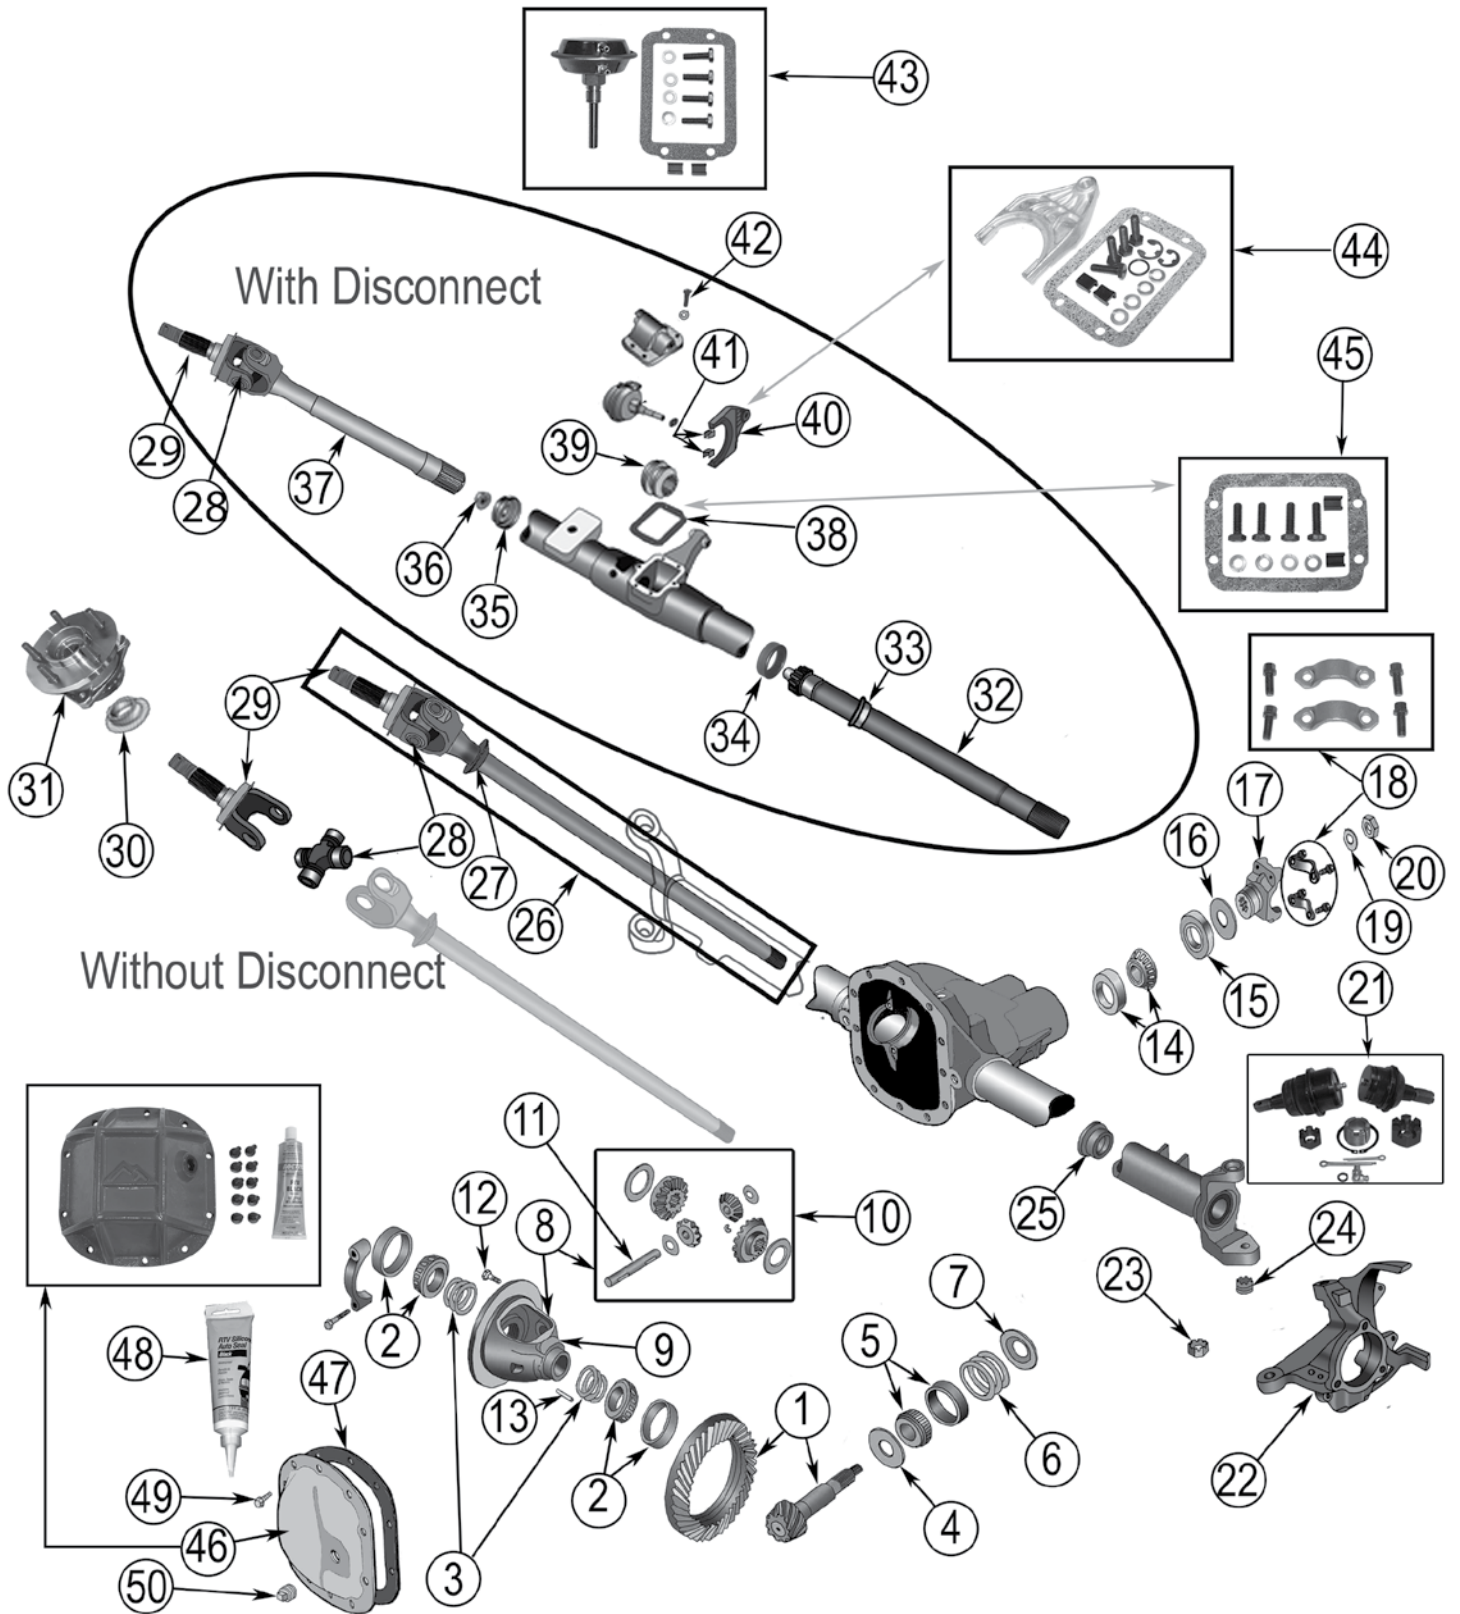

Item#	Description	Years	Comments	Ratio	Replaces Part #
1	Ring & Pinion Set	87/95		3.07	83500187
		87/95		3.55	83505480
		87/95		3.73	4746074
		87/95		4.10	83502353
		87/95		4.56	83503424
2	Bearing Set, Carrier	87/95	Includes 2 Bearings & 2 Cups	All	J8126500
3	Shim Set, Carrier	87/95		All	83500191
4	Slinger, Oil	87/95	Inner	All	3893982
5	Bearing Set, Pinion	87/95	Inner	All	J8126499
6	Shim Set, Pinion	87/95		All	83500192
7	Baffle, Pinion	87/95		All	J0934937
8	Case Assembly, Differential	87/89	Includes Gear Set	3.55 & Lower	J8130755
		87/89	Includes Gear Set	3.73 & Higher	83500169
		90/95	Includes Gear Set	3.55 & Lower	5252582
		90/95	Includes Gear Set	3.73 & Higher	5252590
9	Case, Differential	90/95	Less Gear Set; Includes 3, 12, 13, 47	3.55 & Lower	J8126515
		87/95	Less Gear Set; Includes 3, 12, 13, 47	3.73 & Higher	J8126496
10	Gear Set, Differential	87/89		All	83500190
		90/95		All	5252591
11	Shaft, Differential	87/95		All	5003840AA
12	Bolt, Ring Gear	87/95	Each	All	J0649454
	Bolt Kit, Ring Gear	87/95	Includes 10 Bolts	All	4720891
13	Pin, Differential Shaft	87/95	Roll Type	All	J0636360
14	Bearing Set, Pinion	87/95	Outer	All	J8124052
15	Seal, Pinion	87/93	w/o Yoke Slinger (See #17)	All	J0998092
		87/95	w/ Yoke Slinger (See #17)	All	83503390
16	Slinger, Oil	87/95	Outer	All	J0636566
17	Yoke, Pinion	87/93	(OEM Had Slinger)	All	J8131656
		87/95	(OEM Had No Slinger)	All	83503388
18	Strap & Bolt Kit	87/95	Hex Head Bolts	All	4006698K
		87/95	12-Point Head Bolts	All	4006928K
19	Washer, Pinion	87/95		All	J4004913
20	Nut, Pinion	87/95		All	J0801367
21	Ball Joint Kit	87/95	Includes 1 Upper & 1 Lower w/ Hardware	All	83500202
	Heavy Duty Ball Joint Kit	87/95	Includes 1 Upper & 1 Lower w/ Hardware	All	RT21003
22	Knuckle, Steering	87/89	Right	All	53000626*
		87/89	Left	All	53000625*
		90/95	Right	All	52067576
		90/95	Left	All	52067577
23	Nut, Lower Ball Joint	87/95	Left or Right	All	J8123318
24	Split Ring, Ball Joint	87/89	Left or Right	All	83500203
25	Seal, Axle Shaft	87/95	Left	All	J8121781
		87/95	Right (O.D. 2.29")	All	83500199
		87/95	Right (O.D. 2.125")	All	83503504

* This Part # not currently carried by Crown Automotive

Continued to Next Page . . .