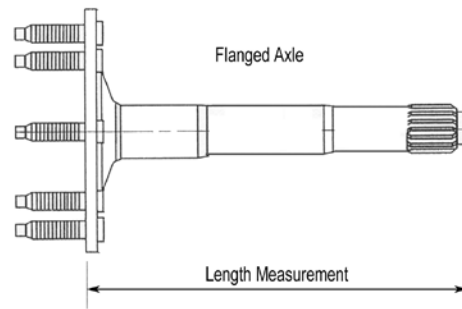

Axle Shaft Quick ID Chart

Replaces Part #	Industry #	Side	Position	Model	Type	Length	Splines	Application	Notes
5252948	73879-1X	Right	Rear	Dana 35	Flanged	29.04"	27	90/92 YJ, XJ	w/ ABS
5252957	73624-2X	Left	Rear	Dana 35	Flanged	30.54"	27	90/91 YJ, XJ	w/o ABS
5252956	73624-1X	Right	Rear	Dana 35	Flanged	29.04"	27	90/91 YJ, XJ	w/o ABS
53000403	N/A	Left	Rear	Dana 35	Flanged	30.35"	27	84/89 YJ, XJ, MJ	w/o ABS (Axle Shaft Only)
53000404	N/A	Right	Rear	Dana 35	Flanged	28.85"	27	84/89 YJ, XJ, MJ	w/o ABS (Axle Shaft Only)
83502883	72912-1X	Left	Rear	Dana 35	Flanged	30.35"	27	84/89 YJ, XJ, MJ	w/o ABS (Axle Shaft Assembly)
83502882	72912-2X	Right	Rear	Dana 35	Flanged	28.85"	27	84/89 YJ, XJ, MJ	w/o ABS (Axle Shaft Assembly)
68003272AA	2004449-1	L or R	Rear	Dana 44	Flanged	32"	30	07/17 JK	w/ Standard or Trac-Lok Differential
68003557AA	2004785-2	Left	Rear	Dana 44	Flanged	32.5"	32	07/17 JK	w/ Tru-Lok Differential
68003558AA	2004785-3	Right	Rear	Dana 44	Flanged	32.625"	32	07/17 JK	w/ Tru-Lok Differential
4882351	75786-2X	Left	Rear	Dana 44	Flanged	29.25"	30	97/02 TJ	
4882350	75786-1X	Right	Rear	Dana 44	Flanged	29.75"	30	97/02 TJ	
5086633AA	85233-2	Left	Rear	Dana 44	Flanged	29.21"	30	03/06 TJ	w/o ABS w/ Drum Brakes
5086632AA	85233-1	Right	Rear	Dana 44	Flanged	29.71"	30	03/06 TJ	w/o ABS w/ Drum Brakes
5083676AA	84377-2	Left	Rear	Dana 44	Flanged	29.21"	30	03/06 TJ	w/o ABS w/ Disc Brakes
5083676AA	84377-1	Right	Rear	Dana 44	Flanged	29.94"	30	03/06 TJ	w/o ABS w/ Disc Brakes
83504961	73499-2X	Left	Rear	Dana 44	Flanged	29.25"	30	87/95 YJ, XJ, MJ	
83504960	73499-1X	Right	Rear	Dana 44	Flanged	29.74"	30	87/95 YJ, XJ, MJ	
4856333	74871-2X	Left	Rear	Dana 44	Flanged	30.25"	30	94/98 ZJ, ZG	
4856332	74871-1X	Right	Rear	Dana 44	Flanged	29.26"	30	94/98 ZJ, ZG	
5012851AA	76454-4X	Left	Rear	Dana 44	Flanged	31.34"	30	99/04 WJ	w/o Vari-Lok
5012850AA	76454-3X	Right	Rear	Dana 44	Flanged	30.34"	30	99/04 WJ	w/o Vari-Lok
5012873AA	76454-2X	Left	Rear	Dana 44	Flanged	32.33"	30	99/04 WJ	w/ Vari-Lok
5012872AA	76454-1X	Right	Rear	Dana 44	Flanged	29.34"	30	99/04 WJ	w/ Vari-Lok
53008134	N/A	L or R	Rear	Chrysler 8.25"	Flanged	29.75"	27	91/95 XJ	
5018393AA	N/A	L or R	Rear	Chrysler 8.25"	Flanged	26.25"	29	96/01 XJ	
52070350AB	N/A	L or R	Rear	Chrysler 8.25"	Flanged		29	02/05 KJ	
52114548AC	N/A	L or R	Rear	Chrysler 8.25"	Flanged			08/12 KK	w/ 43.3mm Diameter Axle Shafts
52114076AA	N/A	Left	Rear	Chrysler 8.25"	Double Splined			05/10 WK, WH, XK, XH	w/ Standard Differential
52114077AA	N/A	Right	Rear	Chrysler 8.25"	Double Splined			05/10 WK, WH, XK, XH	w/ Standard Differential