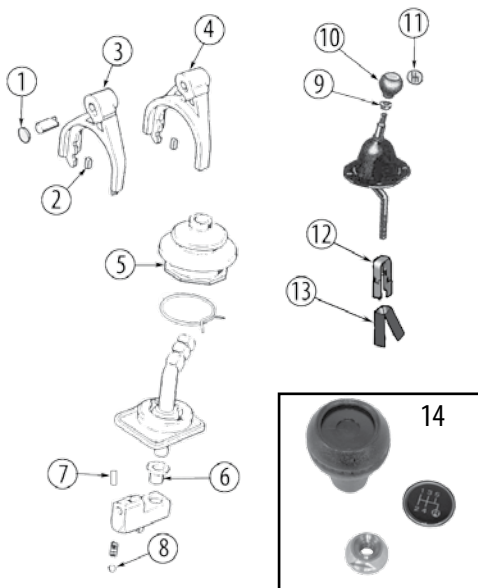

Item #	Description	Comments	Replaces Part #
18	Gear, Reverse Idler		J8134038
19	Shaft, Reverse Idler		J8134039 *
20	Thrust Bearing		J8134018
21	Thrust Bearing Washer		J8134017
22	Synchronizer Assembly, 3rd & 4th Gear		83510192 *
23	Blocking Ring Set, 3rd & 4th Gear	Includes 2 Rings	J8134058
24	Spring, Synchronizer, 3rd & 4th Gear	2 Required	J8134021
25	Plate, Synchronizer, 3rd & 4th Gear	Early Style (w/o Wings); 3 Required Late Style (w/ 2 Wings); 3 Required	J8127418 83510193
26	Gear, 3rd	27 Teeth	83500380
27	Main Shaft Snap Ring	Located between 2nd & 3rd Gear	J8127424
28	Thrust Washer	Located between 2nd & 3rd Gear	J8134025
29	Gear, 2nd		J8134024 *
30	Main Shaft Assembly	w/o Needle Bearing First Gear w/ Needle Bearing First Gear	83501166 83500963 *
31	Slider, 1st & Reverse Gear		1351070002
32	Blocking Ring Set, 1st & 2nd Gear	Includes 2 Rings	J8127403
33	Plate, Synchronizer, 2nd Gear	3 Required	J8127401
34	Gear, 1st	w/o Needle Bearings w/ Needle Bearings	83501103 * 83500965 *
35	Needle Bearing, 1st Gear		83500969
36	Bearing & Cup, Output Shaft		J8134030
37	Gear, 5th	23 Teeth	J8134080 *
38	Switch, Back Up Lamp		J8134068
39	RTV Silicone Sealant		J8993317
40	Small Parts Master Kit	Includes Synchronizer Repair Kits	T550MK
41	Small Parts Kit	Includes Bearings, Pins, Snap Rings, Shims, & Plugs	T550
42	Master Bearing Kit	Includes Bearings, Small Parts Kit, Seals, & Fork Inserts	BKT5M
43	Master Overhaul Kit	Includes Bearings, Seals, Gaskets, Blocking Rings, & Small Parts	T5MASKIT
44	Gasket & Seal Kit	Includes Input & Output Seals, & RTV Sealant	T4T5G5

Item #	Description	Replaces Part #
1	Plug	J8127473
2	Insert, Shift Fork	J8133418
3	Fork, 3rd & 4th Gear Shift	J8134048
4	Fork, 1st & 2nd Gear Shift	J8134049 *
5	Boot, Shifter	J8134064
6	Sleeve, Shifter	83502930
7	Pin, Shift Lever	J8134040
8	Ball, Chrome	453593
9	Nut, Shift Control	J4006495
10	Knob, Shift	J3241062
11	Insert, Shift Knob	J3241073
12	Clip, Shift Lever	J3241239
13	Isolator, Shift Lever	J3241481
14	Kit, Shift Knob	3241067K

* This Part # not currently carried by Crown Automotive