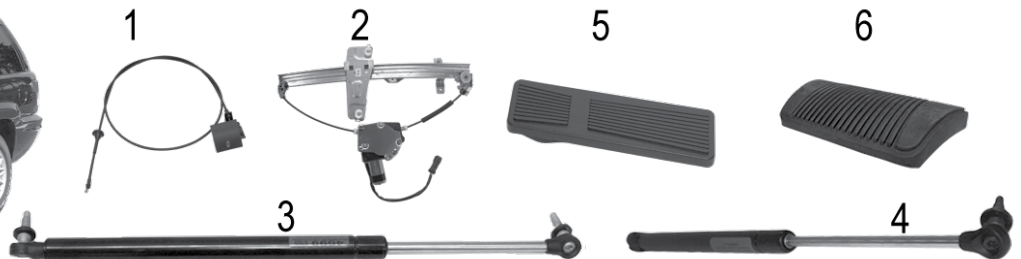

Item #	Description	Position	Years	Comments	Replaces Part #
Hardware					
1	Retainer	Front	99/04	Cowl Mounting	6505319AA
2	Side Cladding Retainer	L or R	99/04		5FR56DX9
3	Spring Nut	Rear	99/04	At Rear Window Regulators	6505223AA
4	Push Pin	Front	99/04	At Front Bumper	6505667AA
5	Retainer	L or R	99/04	Hood Insulation Mounting	6003351
6	Nut & Washer		01/03	Battery Tray Mounting; M6 X 1	6504030

Item #	Description	Position	Years	Comments	Replaces Part #
Interior Parts					
1	Hood Release Cable		99/04	LHD	55135532AB
2	Window Regulator	Left Front	99/00	Until 3/9/2000; Includes Motor	55076467AG
		Left Front	00/04	After 3/9/2000; Includes Motor	55363287AC
		Right Front	99/00	Until 3/9/2000; Includes Motor	55076466AG
		Right Front	00/04	After 3/9/2000; Includes Motor	55363286AC
		Left Rear	01/04	Includes Motor	55363285AC
		Right Rear	01/04	Includes Motor	55363284AC
3	Liftgate Support	L or R	99/04		55136760AA
4	Liftgate Glass Support	L or R	99/04		55136761AB
5	Accelerator Pedal Pad		99/04		53003932AB
6	Brake Pedal Pad		99/00	WJ w/ LHD w/ Automatic Transmission	68031956AA
			01/04	WJ w/ Automatic Transmission	68031956AA
			2001	WG w/ RHD w/ Automatic Transmission	68031956AA
			02/04	WG w/ LHD w/ Automatic Transmission	68031956AA

* This Part # not currently carried by Crown Automotive