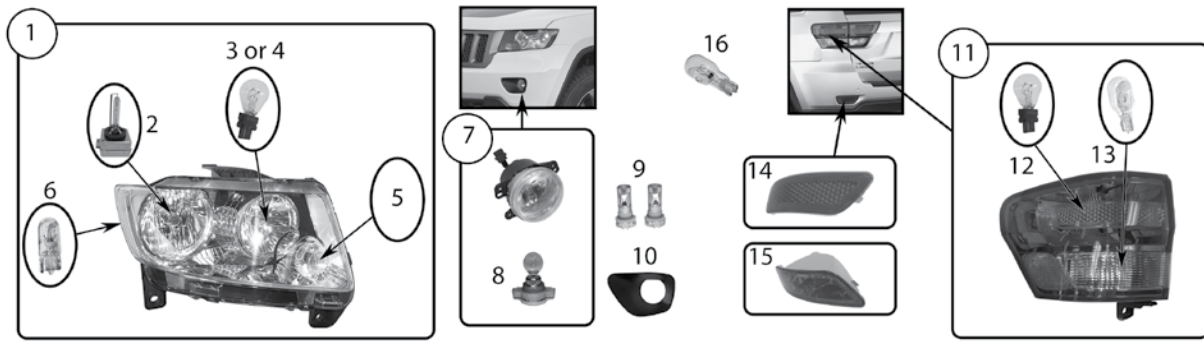

Item #	Description	Position	Years	Comments	Replaces Part #
Front					
1	Headlight Assembly	Left	11/13	w/ Halogen Bulbs; Includes Bulbs	55079379AE
		Right	11/13	w/ Halogen Bulbs; Includes Bulbs	55079378AE
		Left	14/15	w/ Halogen Bulbs; Includes Bulbs; w/ Silver Bezels	68110997AD
		Right	14/15	w/ Halogen Bulbs; Includes Bulbs; w/ Silver Bezels	68110996AD
2	Headlight Bulb	L or R	11/13	w/ Halogen Bulbs; H11 Bulb	L0000H11 *
		L or R	11/13	w/ HID; D1S Bulb	4865941AC
3	Headlight Bulb	L or R	11/16	w/ Halogen Bulbs; High Beam; 9005XS Bulb	154846AA
	LED Headlamp Bulb Set	L & R	11/17	w/ Halogen Bulbs; High Beam; 9005XS White LED Bulbs	RT28058
4	Daytime Running Lamp Bulb	L or R	11/13	w/ HID; 3157 Bulb	L003157
		L or R	11/13	w/ HID; 3157 Bulb; Long Life	L003157KLC
5	Turn Signal & Parking Light Bulb	L or R	11/17	7444NA Amber Bulb	68091384AB *
6	Side Marker Light Bulb	L or R	11/13	194 Clear Bulb	L0000194
		L or R	14/17	w/ Halogen Bulbs; W5W Bulb	L002825W5W
7	Fog Light	L or R	11/13	Includes Bulb	5182026AA
		L or R	14/17		5182021AB
8	Fog Light Bulb	L or R	11/13	PSX24W Bulb	L000PSX24W
		L or R	14/17	w/ Halogen Bulbs; H11 Bulb	L0000H11 *
		L or R	14/15	w/ SRT Package; PSX24W Bulb	L000PSX24W
9	LED Fog Light Bulb Set	L & R	11/13	PSX24W White LED Bulbs	RT28049
		L & R	14/15	w/ SRT Package; PSX24W White LED Bulbs	RT28049
10	Fog Light Bezel	Left	11/13	Black Textured Finish	68078285AA
		Right	11/13	Black Textured Finish	68078284AA
Rear					
11	Tail Light	Left	11/13	Includes Bulbs	55079421AF
		Right	11/13	Includes Bulbs	55079420AG
		Left	14/17	Includes Bulbs; w/ Chrome Bezel	68110017AD
		Right	14/17	Includes Bulbs; w/ Chrome Bezel	68110016AD
12	Bulb	L or R	11/17	Side Marker, Turn Signal, Brake Light; 3157 Clear Bulb	L0003157
		L or R	11/17	Side Marker, Turn Signal, Brake Light; 3157 Long Life Clear Bulb	L003157KLC
	LED Bulb Set	L & R	11/17	Side Marker, Turn Signal, Brake Light; 3157 White LED Bulbs	RT28067
13	Reverse Light Bulb	L or R	11/17	921 Clear Bulb	L0000921
	LED Reverse Light Bulb	L or R	11/17	921 White LED Bulb	RT28069
14	Fascia Reflector	Left	11/17		57010721AC
		Right	11/17		57010720AC
15	Fog Lamp	Left	11/17		57010717AC
		Right	11/17		57010716AC
Miscellaneous & Interior Bulbs					
16	Floor Courtesy Light Bulb	Interior	11/15	906 Clear Bulb	G9436750

* This Part # not currently carried by Crown Automotive