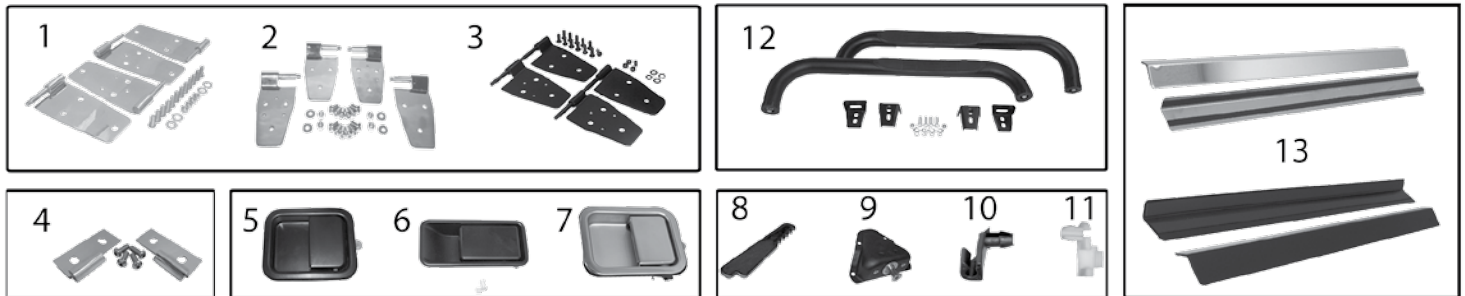

Item #	Description	Location	Years	Color	Comments	Replaces Part #
Door & Related						
1	Door Hinge Set		87/95	Polished Stainless	w/ Full Steel Doors; Set of 4 w/ Provisions for Mirrors	RT34008
			87/95	Black Power Coated Stainless	w/ Full Steel Doors; Set of 4 w/ Provisions for Mirrors	RT34093
2	Door Hinge Set		87/95	Polished Stainless	w/ Half Doors; Set of 4 w/ Provisions for Mirrors	RT34009
3	Door Hinge Set		87/95	Matte Black	w/ Half Doors; Set of 4 w/ Provisions for Mirrors	RT26003
			87/95	Black Power Coated Stainless	w/ Half Doors; Set of 4 w/ Provisions for Mirrors	RT34094
4	Door Hinge Bracket Set		87/95	Polished Stainless	Lower; Body Side; Includes 2 Brackets & Hardware	RT34007
			87/95	Black	Lower; Body Side; Includes 2 Brackets & Hardware	RT34092