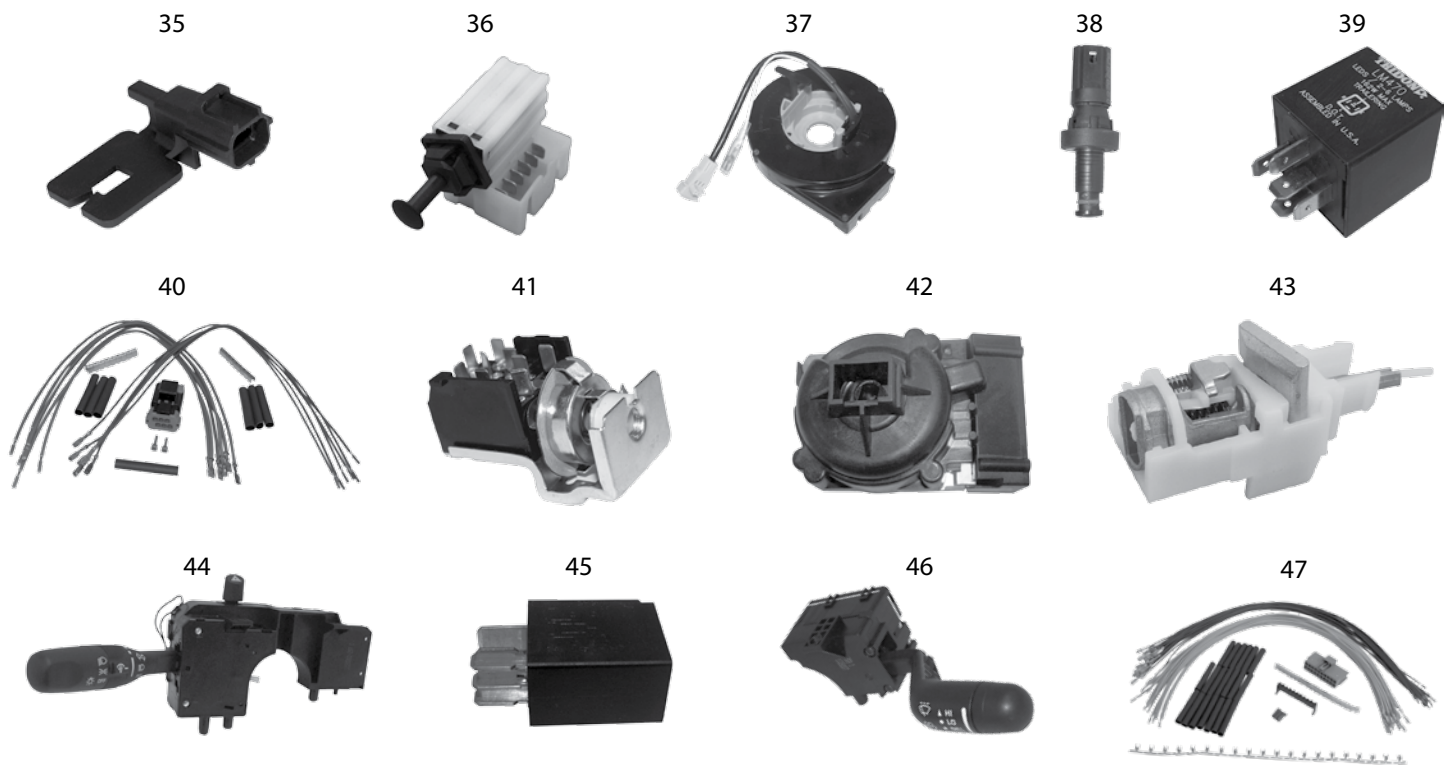

Item #	Description	Year	Engine	Comments	Replaces Part #
Body Components					
35	Ambient Temperature Sensor	03/06	All		5149265AB
36	Brake Light Switch	97/06	All		56042023
37	Clockspring	97/00	All	w/o Speed Control	56047103AC
		2000	All	w/ Speed Control	56047105AC
		01/02	All	w/o Speed Control	56047103AB
		01/02	All	w/ Speed Control	56047105AB *
		2003	All		56047144AA
38	Door Jamb Switch	97/06	All	Left or Right	4687558
39	Flasher	97/00	All	USA & Canada	56009339
		01/06	All		4607084
40	Hardtop Wiring Connector Kit	97/06	All	Body Side	5013984AA
41	Headlight Switch	97/00	All		56009869AB
42	Ignition Switch	97/00	All	w/ Automatic Transmission	4565326
		01/06	All		4793576AB
43	Ignition Switch Actuator	97/06	All		AP1000
44	Multifunction Switch	97/00	All		56009135
		01/06	All	w/o Fog Lamps	5016708AD
		01/06	All	w/ Fog Lamps	5016709AD
45	Relay	00/06	All	Mini SPDT w/ Bracket	4638271
		97/06	All	Micro SPDT	4608650
46	Wiper Switch	97/00	All	w/ Variable Intermittent Wipers	4793313
47	Wiring Harness Repair Kit	97/06	All	Multifunction Switch	5183442AA

* This Part # not currently carried by Crown Automotive