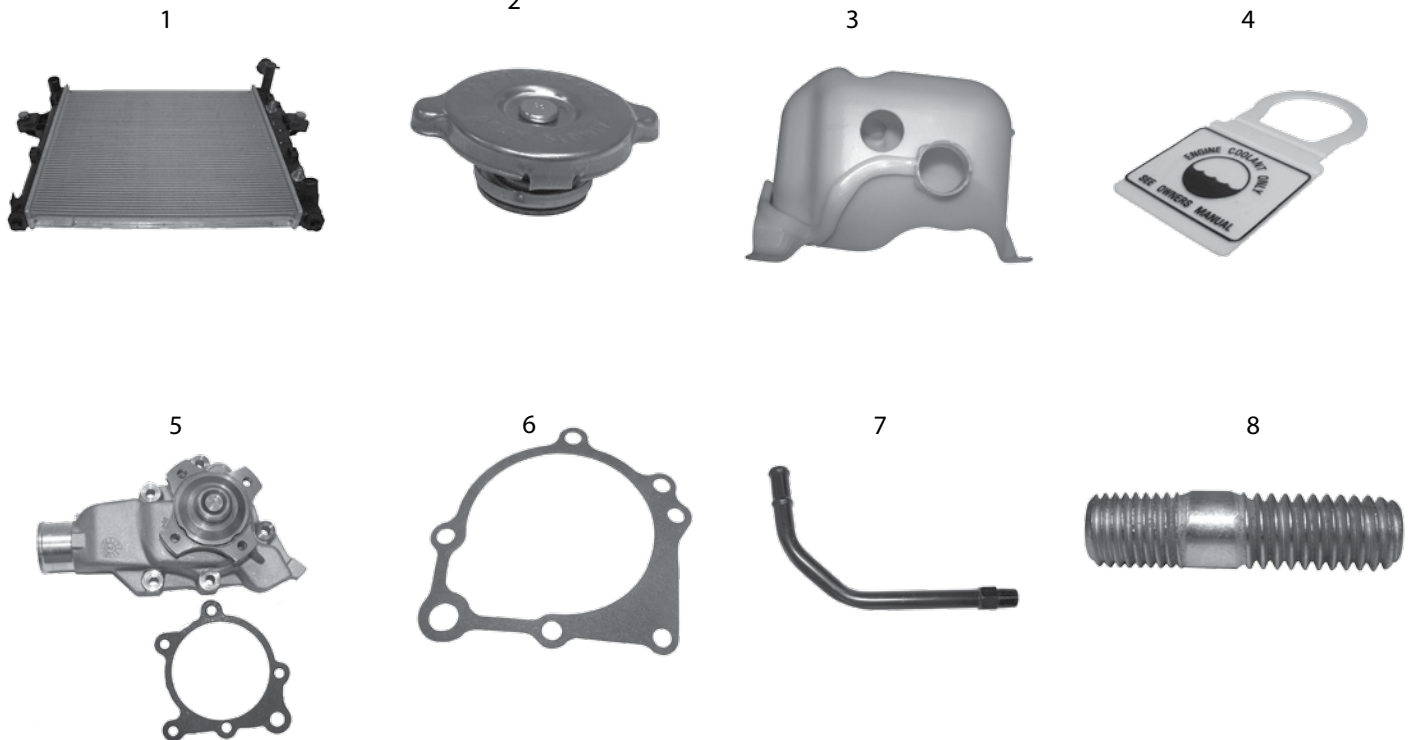

Item #	Description	Years	Model	Engine	Comments	Dimensions	Type	Replaces Part #
Radiators, Coolant Bottles & Related								
1	Radiator	99/04	WJ	4.0L		23-1/2" x 21-7/8"	1 Row	52079428AC
		99/00	WJ	4.7L		23-1/2" x 21-7/8"	1 Row	52079425AC
		01/04	WJ, WG	4.7L		23-1/2" x 21-7/8"	1 Row	52079883AB
2	Radiator Cap	99/04	WJ, WG	4.0L	18 psi			52079799AA
		99/02	WJ, WG	4.7L	20 psi			52079778AA
		03/04	WJ, WG	4.7L	18 psi			52079799AA
3	Coolant Bottle	99/04	WJ, WG	4.0L, 4.7L				52079461AB
4	Coolant Bottle Cap	99/04	WJ, WG	4.0L, 4.7L	Snap On Type			52079331
		99/00	WJ	3.1L Dsl.	Screw On Type; 16 psi			4596198
		2001	WG	3.1L Dsl.	Screw On Type; 16 psi			4596198
		02/04	WG	2.7L Dsl.	Screw On Type; 16 psi			4596198
Water Pumps & Related								
5	Water Pump	99/04	WJ, WG	4.0L	Includes Gasket			5012366AB
		99/04	WJ, WG	4.7L	Includes Gasket			53020873AC
		99/01	WJ	3.1L Dsl.	Gasket Not Included			4864566
		02/04	WG	2.7L Dsl.	Includes Gasket			5086581AA
6	Water Pump Gasket	99/04	WJ, WG	4.0L				53010419
		99/04	WJ, WG	4.7L				53020865
		99/01	WJ, WG	3.1L Dsl.				4864575
7	Water Pump Coolant Return Tube	99/04	WJ, WG	4.0L				53007978
8	Water Pump Stud	99/04	WJ, WG	4.0L				J4006714

Continued to Next Page . . .