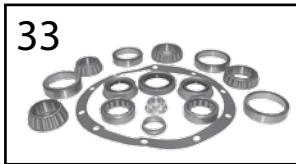

Item #	Description	Years	Comments	Ratio	Includes	Replaces Part #
1	Ring & Pinion	93/98		3.07 (43-14)	1	83505472
		94/98		4.11 (37-9)	1	83504938
		94/98		4.56 (41-9)	1	83504377
		94/98		4.88 (39-8)	1	D35488
		1993		3.55 (39-11)	1, 12, 14, 20	83504376
		94/98		3.55 (39-11)	1, 12, 14, 20	4761676
		94/98		3.73 (41-11)	1, 12, 14, 20	4761678
		94/98		4.56 (41-9)	1, 12, 13, 14, 15, 16, 17, 28	D35456TJ
2	Bearing Set, Differential	93/98	Includes 2 Bearings & 2 Cups	All		J8126500
3	Shim Set, Carrier	93/98		All		83503004
4	Case, Differential, Standard	93/98		3.07	4	44649
		93/98		3.55 & Higher	4	44590
5	Case Assembly, Differential, Standard	93/98		3.07	2, 3, 7, 12	4740833
		93/98		3.55 & Higher	2, 3, 7, 12	4740834