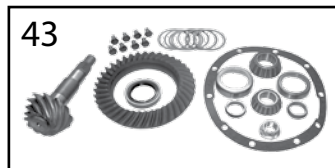

Item #	Description	Years	Comments	Ratio	Includes	Replaces Part #
19	Yoke, Pinion	87/95	w/ 3.219" U-Joint Length	All		83503318
		94/95	w/ 3.625" U-Joint Length	All		4746835
20	Strap & Bolt Kit, U-Joint	87/95	Hex Head Bolts	All		4006698K
		87/95	12-Point Head Bolts	All		4006928K
21	Nut, Pinion	87/95		All		J3182601
22	Seal, Axle	87/89	Inner	All		83503010
23	Axle Shaft Assembly	87/89	Right (28.85" Long)	All	24, 25, 30	83502882
		87/89	Left (30.35" Long)	All	24, 25, 30	83502883
24	Axle Shaft	87/89	Right (28.85" Long)	All		53000403
		87/89	Left (30.35" Long)	All		53000404
		1990	Right w/o ABS (29.04" Long)	All		5252956
		1990	Left w/o ABS (30.54" Long)	All		5252957
		91/92	Right (29.04" Long)	All		5252948
		91/92	Left (30.54" Long)	All		5252949
		93/95	Right (29.00" Long)	All		4713192
		93/95	Left (30.62" Long)	All		4713193
25	Stud, Wheel	87/95		All		83503053
26	Retainer, Axle Shaft	87/89		All		83503022
27	Seal, Axle Shaft	87/89	Outer	All		53000477
		90/95		All		4856336
28	Bearing, Axle Shaft	87/89		All		53000475
		90/95		All		J8134036
29	Retaining Ring, Axle Shaft	87/89		All		83503054
30	Bearing & Retainer Kit, Axle Shaft	87/89		All	26, 27, 28, 29	83501451
31	Bearing Kit, Axle Shaft	87/89		All	27, 28, 39	53000475K
32	Retainer, Axle Shaft	90/95	C-Clip	All		5252505
33	Axle Shaft Bearing Kit	90/95		All	27, 28, 32	8134036K
34	Cover, Differential Case	87/95		All	34, 36	83505125
35	Gasket, Differential Cover	87/95	Paper	All		35AXCG
36	Plug, Differential Cover	87/95		All		5252504
37	Differential Cover Kit	87/95		All	34, 35, 36, Cover Bolts	5252493
38	HD Differential Cover Kit	87/95	Red	All	34, 35, 36, 38, Cover Bolts	RT20025
		87/95	Black	All	34, 35, 36, 38, Cover Bolts	RT20032
39	RTV Silicone Sealant	87/95		All		J8993317
40	HD Performance Axle Kit	93/95		All		RT23001
41	Bearing & Seal Master Kit	90/95		All	2, 14, 15, 17, 18, 21, 27, 28, 35	D35MASKIT
42	Ring & Pinion Master Kit	87/95		3.07	1, 14, 15, 17, 18, 35	7072441X
43	Ring & Pinion Master Kit	87/95		3.55	1, 14, 15, 17, 18, 35	7072443X
44	Ring & Pinion Master Kit	87/95		4.11	1, 14, 15, 17, 18, 35	7072444X
45	Pinion Bearing & Seal Kit	87/95		All	14, 15, 17, 18, 35	D35PBK
46	Pinion & Carrier Bearing Kit	87/95		All	2, 3, 15, 16, 17, 18, 21, 38	3171166K
47	U-Bolt Yoke Kit	87/95	w/ 3.219" U-Joint Length	All		D35YOKEUBK
48	Pinion & Differential Shim Kit	87/95		All	3, 16	5017214AA