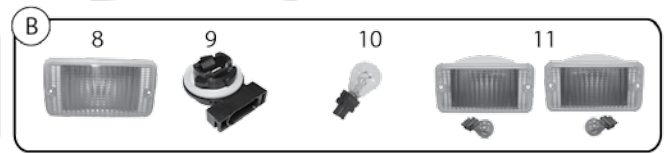

Item #	Description	Years	Position	Comments	Replaces Part #
Front					
1	Headlight Assembly	97/06	Left	Includes Sealed Beam Headlight, Leveling Device, & Retaining Ring	55055033AE
		97/06	Right	Includes Sealed Beam Headlight, Leveling Device, & Retaining Ring	55055032AE
2	Headlight	97/06	L or R	H6024 Sealed Beam	LOJH6024
		97/06	L or R	H6024 Blue Sealed Beam	154905AA
3	Headlight Retainer	97/06	L or R	Chrome	4874378
4	Headlight Bezel	97/06	Left	Chrome	55055047
		97/06	Right	Chrome	55055046
5	LED Headlight Bulb Set	97/06	L & R	H4 White LED Bulbs	RT28051
6	Halogen Light Conversion Kit	97/06	L & R	Pair of 7" Round Assemblies w/ H4 55/60W Bulbs; Meets DOT/SAE	RT28006
7	LED Headlamp Set	07/17	L & R	w/o Halo Ring; 6500K Temperature; Anti-Flicker Module Included	RT28104
		07/17	L & R	w/ Amber & White LED Switchback Halo; 6500K Temperature; w/ Anti-Flicker Module Included	RT28105
8	Parking Light	04/06	Left	Amber Lens; Bulb & Socket Not Included	55157033AA
		04/06	Right	Amber Lens; Bulb & Socket Not Included	55157032AA
		97/03	Left	Amber Lens; Bulb & Socket Not Included	55156489AA
		97/03	Right	Amber Lens; Bulb & Socket Not Included	55156488AA
		97/06	Left	Clear Lens w/ Amber Bulb; Socket Not Included	RT28022
		97/06	Right	Clear Lens w/ Amber Bulb; Socket Not Included	RT28021
9	Parking Light Socket	97/06	L or R	Front Parking & Signal	68060366AA
10	Turn Signal, Parking Light Bulb	97/06	L or R	3157 Clear Bulb	L0003157
		97/06	L or R	3157 Clear Long Life Bulb	L003157KLC
		97/06	L or R	w/ Clear Parking Lights; 3157A Amber Bulb	L03157NA
		97/06	L or R	w/ Clear Parking Lights; 3157A Amber Long Life Bulb	L0003157AK
		97/06	L & R	3159 White LED Bulbs	RT28067
	LED Turn Signal, Parking Light Bulb Set	97/06	L & R	w/ Clear Parking Lights; 3157A Amber LED Bulbs	RT28065