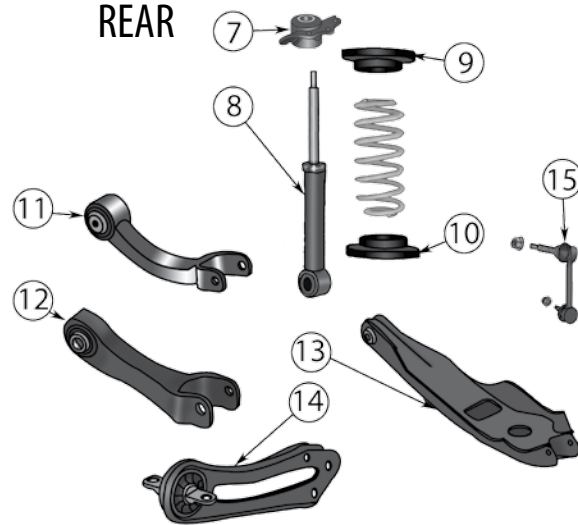

REAR

Item #	Description	Position	Years	Comment	Replaces Part #	
Front Suspension						
1	Strut Mount	Left	14/17		68194317AC *	
		Right	14/17		68194316AC *	
2	Coil Spring Isolator	Upper	14/17		68237127AA *	
3	Coil Spring Retainer	Upper	14/17	2 Required per Spring	5168088AA *	
4	Coil Spring Isolator	Lower	14/17		68194692AB *	
5	Lower Control Arm	Left	14/17		4668993AF *	
		Right	14/17		68210238AF *	
6	Sway Bar Link	Left or Right	14/17	w/o AWD	68232186AB *	
		Left or Right	14/17	w/ AWD w/ Trailhawk Package	68224731AC	
		Left or Right	14/17	w/ AWD w/o Trailhawk Package	68224732AC	
Rear Suspension						
7	Shock Mount	Left	14/17		68239131AA *	
		Right	14/17		68239130AA *	
8	Shock Absorber	Left or Right	14/17	w/o Trailhawk Package	68224861AD *	
		Left or Right	14/17	w/ Trailhawk Package	68224868AD *	
9	Coil Spring Isolator	Upper	14/17		68189493AB *	
10	Coil Spring Isolator	Lower	14/17		68171947AB *	
11	Camber Link	Left or Right	14/17	w/o Headlamp Leveling	68207620AA *	
		Left	14/17	w/ Headlamp Leveling	68207620AA *	
		Right	14/17	w/ Headlamp Leveling	5090110AA *	
12	Toe Link	Left or Right	14/17	w/o Trailhawk Package	5090124AA *	
		Left or Right	14/17	w/ Trailhawk Package	5090099AC *	
13	Lateral Link	Left or Right	14/17		5090041AF *	
14	Trailing Link	Left	14/17	w/o Trailhawk Package	5090045AF *	
		Left	14/17	w/ Trailhawk Package	68155227AF *	
		Right	14/17	w/o Trailhawk Package	5090044AF *	
		Right	14/17	w/ Trailhawk Package	68155228AF *	
15	Sway Bar Link	Left	14/17	w/o Trailhawk Package	68224851AE	
		Left	14/17	w/ Trailhawk Package	68224853AE	
		Right	14/17	w/o Trailhawk Package	68224850AE	
		Right	14/17	w/ Trailhawk Package	68224852AE	

* This Part # not currently carried by Crown Automotive