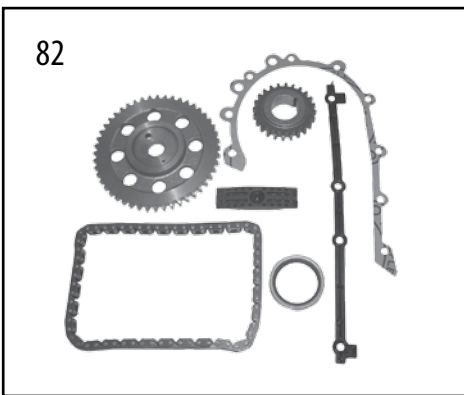

4.0 Liter (242) AMC Engine

ENGINE

Item #	Description	Years	Models	Comments	Replaces Part #
69	Transmission Mount Stabilizer	91/95	YJ	2 Required	J0945266
70	Transmission Mount Stud	91/95	YJ	At Crossmember	J5358879
71	Exhaust Insulator	87/95	XJ, MJ		53000101
72	Engine Mount	97/06	TJ	Left or Right	52019278
		87/01	YJ, XJ	LHD; Left or Right	52040267
		91/01	XJ	RHD; Left	52040267
		91/01	XJ	RHD; Right	52020018
		93/98	ZJ, ZG	Left	52018281
		93/98	ZJ, ZG	Right	52018280
		99/04	WJ, WG	Left	52058929
		99/04	WJ, WG	Right	52058928
73	Transmission Mount	97/06	TJ		52058551
		91/95	YJ		52002625
		87/99	XJ, MJ	w/o BA10/5 Transmission	52002334
		00/01	XJ		52059347AB
74	Transmission Mount	99/04	WJ, WG	w/ 4WD	52058994
		99/04	WJ	w/ 2WD	52058995
		97/98	ZJ		52058485
75	Transmission Mount	93/96	ZJ	w/ Automatic Transmission	52018857
		93/94	ZJ	w/ AX15 Transmission	52018096
76	Transmission Mount Bushing	93/94	ZJ	w/ AX15 Transmission	52017863
77	Transmission Mount	87/89	All	w/ BA10/5 Transmission	83505567
78	Engine Mount Kit	91/95	YJ	Incl. Engine Mounts, Transmission Mount, Isolators, & Studs	52019201K
79	Engine Mount Kit	87/89	XJ, MJ	w/ BA10/5 Transmission; Includes Engine Mounts & Transmission Mount	52019201KK
80	Engine Mount Kit	97/06	TJ	Includes Engine Mounts & Transmission Mount	52019278K
81	Timing Chain Kit	87/93	All	Includes Timing Chain, Sprockets, Guide, & Gaskets	33002977K
82	Timing Chain Kit	94/98	All	Includes Timing Chain, Sprockets, Guide, & Gaskets	53020444KE
83	Timing Chain Kit	99/06	All	Includes Timing Chain, Sprockets, Guide, & Gaskets	53020444KL
84	Oil Pan Kit	97/99	TJ	Includes Oil Pan & Gasket	53020833K
		91/98	YJ, ZJ, ZG	w/o Sensor Hole; Includes Oil Pan & Gasket	53020833K
		87/01	XJ, MJ	w/o Sensor Hole; Includes Oil Pan & Gasket	53020833K
85	Manifold Kit	91/99	TJ, YJ, XJ, MJ, ZJ	Includes Manifold & Gasket, Exhaust Seal, & Studs	4883385K
86	Stainless Steel Header Kit	91/99	TJ, YJ, XJ, MJ, ZJ	Includes Header, Gasket, Exhaust Seal, Studs, & Nuts	RT36001