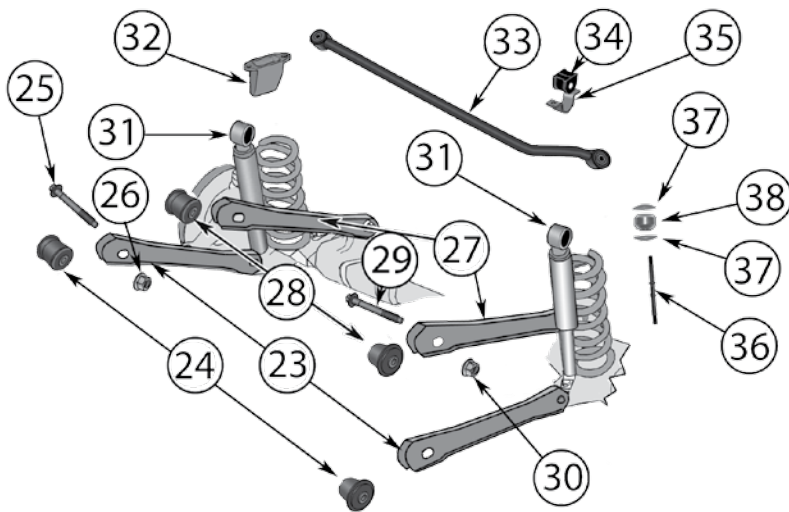

Item #	Description	Position	Years	Model	Comments	Replaces Part #

Rear Suspension

23	Lower Control Arm	Left or Right	93/98	All	Includes Bushings	52087716
24	Control Arm Bushing	Lower	93/98	All	Body Side	52038026
		Lower	93/98	All	Axle Side	52001161
25	Control Arm Bolt	Lower	93/98	All	Axle or Body Side	6502963 *
26	Control Arm Nut	Lower	93/98	All	Axle or Body Side; M14 X 2; Flanged Locking Nut	6502698
27	Upper Control Arm	Left or Right	93/98	All	Includes Bushings	52087854
28	Control Arm Bushing	Upper	93/98	All	Axle or Body Side	52087709
29	Control Arm Bolt	Upper	93/98	All	Body Side; M10 X 1.50 X 78mm	6503085 *
30	Control Arm Nut	Upper	93/98	All	Axle Side; M10 X 1.5; Flanged Locking Nut	6502696
31	Shock Absorber	Rear	93/98	ZJ	Standard Duty	4723036
		Rear	93/98	ZJ	Heavy Duty	4723035
32	Bump Stop	Left or Right	1993	All	w/ Up Country Suspension Package; 2.9" Height	52004297
33	Track Bar		93/98	All	LHD	52005642
34	Sway Bar Bushing	Left or Right	93/98	All	.62" ID	52006289
35	Sway Bar Bushing Bracket	Left or Right	93/98	All		52087865AB
36	Sway Bar Link	Left or Right	93/98	All		52005638
37	Sway Bar Link Retainer	Left or Right	93/98	All		52003361
38	Sway Bar Link Bushing	Left or Right	93/98	All		52001132

Kits & Upgrades

39	Heavy Duty Bump Stop Kit	Front	93/98	All	Includes (2) 5" Long Bump Stops	RT21027
40	Heavy Duty Adjustable Track Bar	Front	93/98	All	LHD; w/ 2.75" to 5" Lift	RT21017
41	HD Control Arm Bracket Set	Front L & R	93/98	All	Lower; Axle Side; Includes Left & Right	RT21015
42	Control Arm Kit	Front	93/98	All	Includes Left & Right, Upper & Lower Control Arms	CAK3
		Rear	93/98	All	Includes Left & Right, Upper & Lower Control Arms	CAK4
43	Control Arm Kit	Front & Rear	93/98	All	Includes Left & Right, Upper & Lower Control Arms	CAK1

* This Part # not currently carried by Crown Automotive