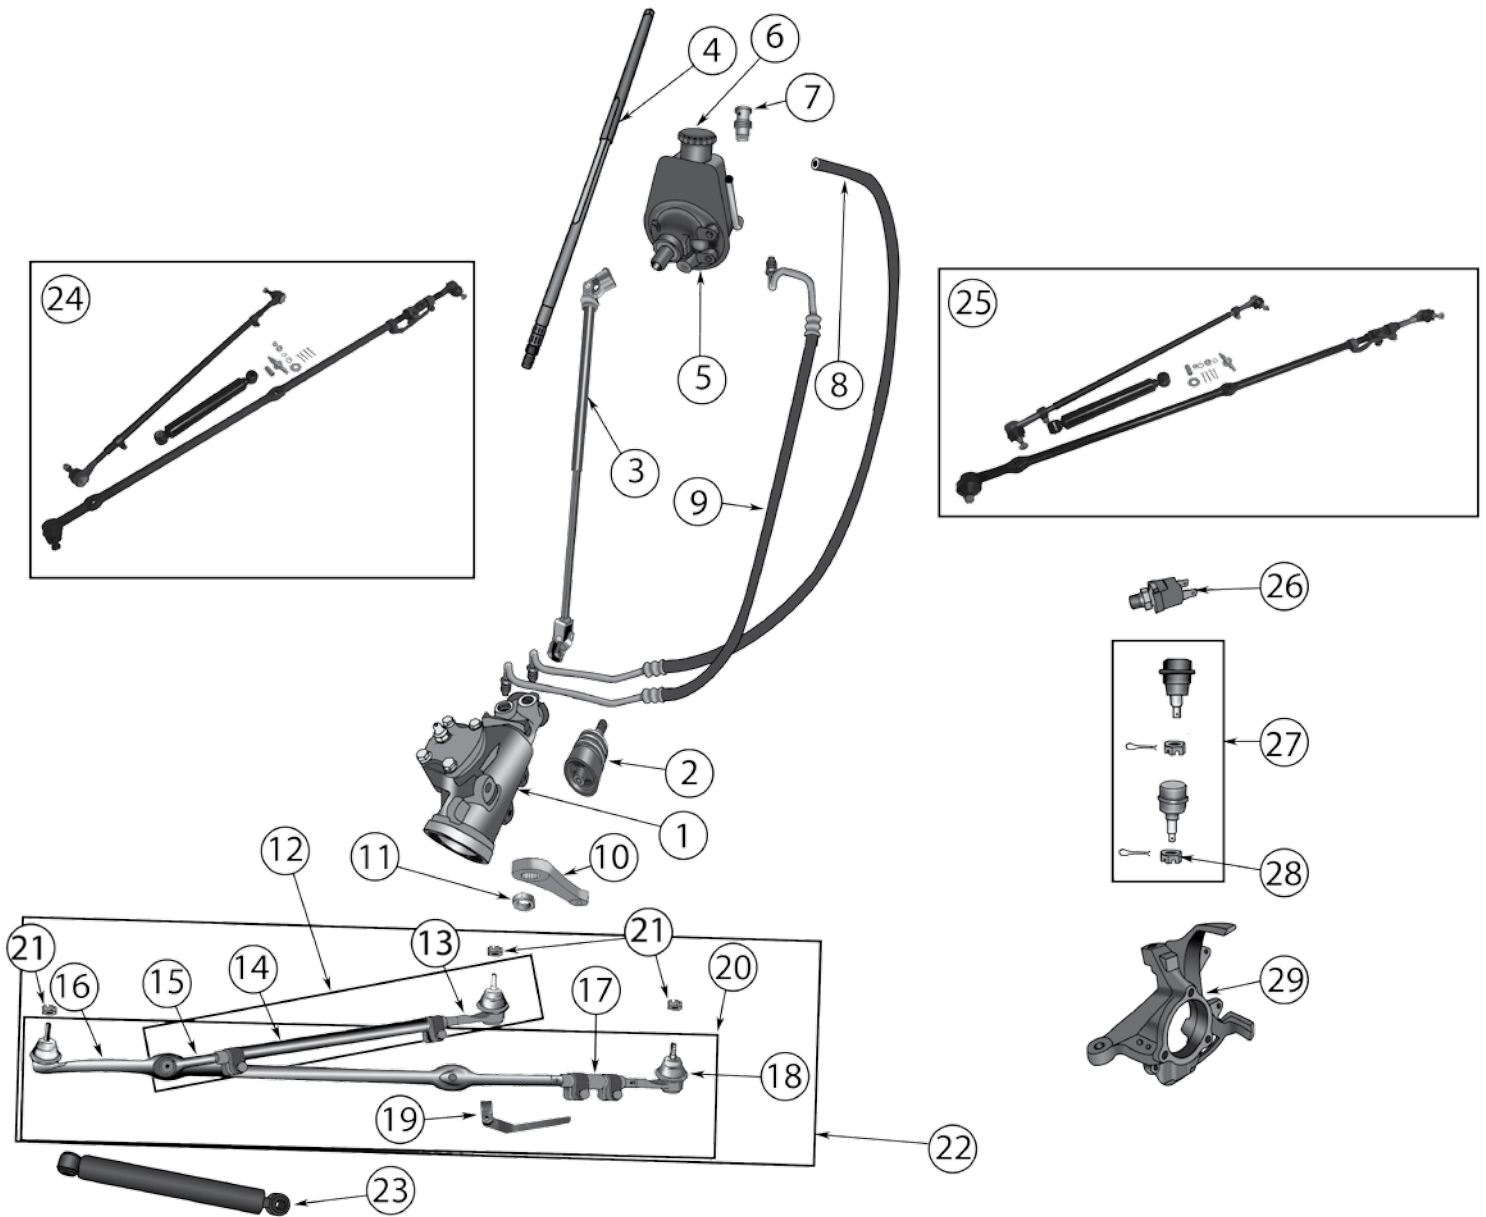

Item #	Description	Position	Years	Comments	Replaces Part #
1	Steering Gear Assembly		87/95	LHD; w/ Power Steering; Remanufactured	52002085R
			94/95	RHD; w/ Power Steering	52006511
			87/95	LHD; w/ Manual Steering	52000089
2	Power Steering Pump Flow Control Valve		91/95	w/ 4.0L Engine	83503489
3	Steering Shaft	Lower	87/95	w/ Power Steering; Includes Hardware	52007017
4	Steering Shaft	Upper	87/95	w/o Tilt w/ Floor Shift	83502908
5	Power Steering Pump		87/90	w/ 2.5L or 4.2L Engines; Reservoir Included	33001907
			87/90	w/ 2.5L or 4.2L Engines; Reservoir Not Included	J8132473
			91/93	w/ 2.5L Engine; Reservoir Not Included	53007140
			94/95	w/ 2.5L Engine; Reservoir Not Included	52037566
			91/95	w/ 4.0L Engine; w/ Remote Reservoir (Not Included)	53007140