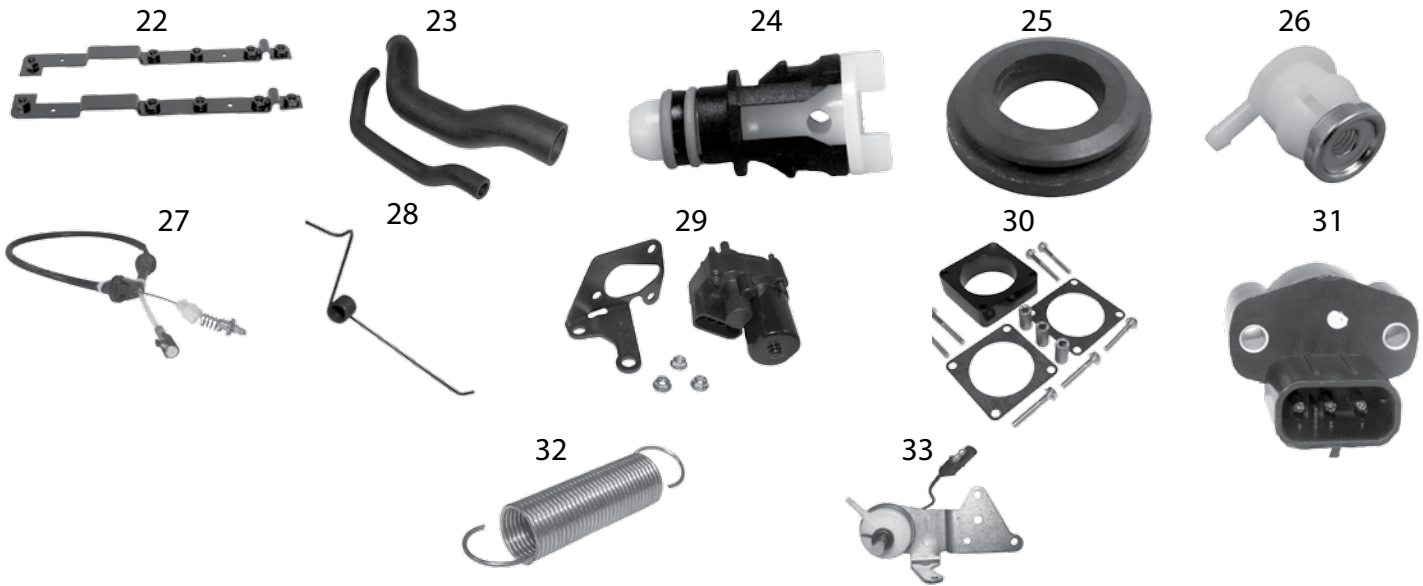

Item #	Description	Model	Years	Engine	Comments	Replaces Part #
22	Fuel Tank Nut Strip	XJ	84/01	All	Left	52001175
		XJ	84/01	All	Right	52001174
		XJ	84/01	All	Left & Right	52001174K
23	Fuel Filler & Vent Hose	XJ	84/96	All	Vent & Filler Set	52000623
24	Fuel Line Repair Kit	XJ	87/95	All	For 3/8" Fuel Lines	83504447
		XJ	87/95	All	For 5/16" Fuel Lines	83502745
25	Fuel Vapor Valve Seal	XJ, MJ	84/96	All		52018823
26	Fuel Tank Vent Valve	XJ, MJ	86/96	All		J5360058
Throttle Body & Related						
27	Accelerator Cable	XJ, MJ	84/89	2.5L	w/ Carburetor	53005202
		XJ, MJ	84/86	2.5L	w/ Fuel Injection	53002422
		XJ, MJ	87/88	2.5L	w/ Fuel Injection	53005200
		XJ, MJ	84/86	2.8L		53000038
		XJ, MJ	87/88	4.0L		53005201
		XJ	96/01	2.5L, 4.0L		52079504
28	Accelerator Pedal Return Spring	XJ, MJ	87/96	All		J3193369
29	Idle Air Control Valve	XJ, MJ	86/90	2.5L		83502375
		XJ, MJ	91/97	2.5L		4637073
		XJ	1998	2.5L		4874372
		XJ	99/00	2.5L		4874373AB
		XJ, MJ	87/90	4.0L		83503643
		XJ, MJ	91/97	4.0L		4637071
30	Throttle Body Spacer Kit	XJ, MJ	91/01	2.5L, 4.0L	Includes 1" Thick Black Anodized Spacer, Gasket, & Hardware	RT35008
31	Throttle Position Sensor	XJ, MJ	86/90	2.5L		33000169 *
		XJ, MJ	91/96	2.5L		4626051
		XJ	97/00	2.5L		4874371AC
		XJ, MJ	84/86	2.8L		83501038 *
		XJ, MJ	87/90	4.0L	w/ Manual Transmission	33003194
		XJ, MJ	87/90	4.0L	w/ Automatic Transmission	33004650
		XJ, MJ	91/96	2.5L, 4.0L		4626051
		XJ	97/01	2.5L, 4.0L		4874371AC
32	Throttle Return Spring	XJ, MJ	84/96	2.5L	w/ Carburetor	33001069
33	Throttle Solenoid	XJ, MJ	85/90	2.5L		83502116

* This Part # not currently carried by Crown Automotive