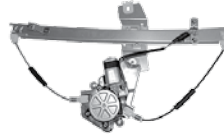

Item #	Description	Position	Years	Color	Comments	Replaces Part #
14	Door Lock Rod Clip	F or R	03/07	Black		4658677
15	Push Pin		02/06		Attaches Fender Wheel Applique	6036155AA
16	Push Pin		06/07		At Fender Flares; M8	6503598
17	Rivet		02/07		Bumpers & Body Mouldings; M6.3 X 25	6506007AA
18	Retainer	L or R	02/07		Front Fender Flare to Fascia	55156429AA
19	Clip	F or R, L or R	05/07		Attaches Fender Flares	55157055AA
20	Nut & Washer		02/04		Battery Tray & Coolant Bottle Bracket; M6 X 1 Threads	6504030
21	Retainer	F & R, L & R	02/07		Fender Flares	J4007117
22	Retainer		02/07		Hood Insulation; M6.3 X 15	6504135
23	Retainer	Rear, L or R	02/04		Fender Flare	55156655AA

24

25

26

27

Item #	Description	Position	Years	Comments	Replaces Part #
Interior					
24	Floor Pan Plug		02/07	Oval, 30mm x 50mm	55360966AA
25	Window Regulator	Front Left	02/06	Until 2/25/2006; Includes Motor	68059645AA
		Front Left	06/07	After 2/25/2006; Includes Motor	4589265AC
		Front Right	02/06	Until 2/25/2006; Includes Motor	68059644AA
		Front Right	06/07	After 2/25/2006; Includes Motor	4589268AC
		Rear Left	02/06	Until 2/25/2006; Includes Motor	55360035AJ
		Rear Left	06/07	After 2/25/2006; Includes Motor	4589267AD
		Rear Right	02/06	Until 2/25/2006; Includes Motor	55360034AJ
		Rear Right	06/07	After 2/25/2006; Includes Motor	4589266AD
26	Pedal Pad		02/07	Brake; w/ Automatic Transmission	68031956AA
27	Pedal Pad		02/06	Accelerator	53003932AB