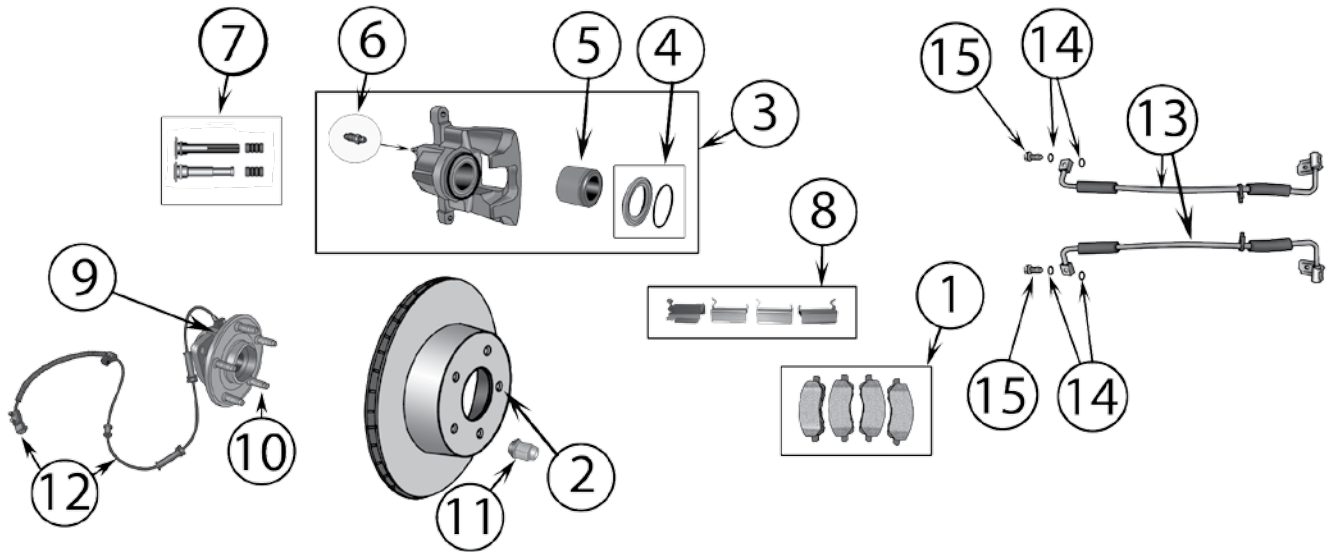

FRONT BRAKES

Item #	Description	Years	Position	Notes	Replaces Part #
Front Brakes					
1	Brake Pad Set	02/07	L & R	Semi-Metallic	5066427AA
2	Brake Rotor	02/07	L or R		52128247AA
3	Brake Caliper	02/07	Left	w/o Pads	5066423AA
		02/07	Right	w/o Pads	5066422AA
4	Caliper Seal Kit	02/07	L or R	Includes 1 Seal & 1 Boot	J8127583
5	Caliper Piston	02/07	L or R		5066425AA
6	Bleeder Screw	02/07	L or R	3/8"-24 X 1-1/8" Long	J8129722
7	Caliper Pin Kit	02/07	L or R	Includes 2 Pins & 2 Bushings	5019987
8	Brake Pad Spring Kit	02/07	L or R	Includes 4 Clips	5019985K
9	Hub Assembly	02/05	L or R	w/o ABS	52128352AB
		02/07	Left	w/ ABS; Includes Wheel Speed Sensor	52128693AA
		02/07	Right	w/ ABS; Includes Wheel Speed Sensor	52128692AA
10	Wheel Stud	02/07	L or R		52098680
11	Wheel Nut	02/07	F or R	Stainless Capped; 1/2"-20 Threads	J4006956
		02/07	F or R	Black; 1/2"-20 Threads	J4006956BLK
		02/07	F & R	Includes 20 Black Wheel Nuts; 1/2"-20 Threads	4006956BLKK
12	Wheel Speed Sensor	02/07	Left		52128695AF
		02/07	Left		52128694AF
13	Brake Hose	02/07	Left		52128311AA
		02/07	Right		52128312AA
14	Brake Hose Washer	02/06	F or R		J3236434
		2007	F or R		6502114
15	Brake Hose Bolt	02/07	F or R	3/8"-24 Threads	6035911AA