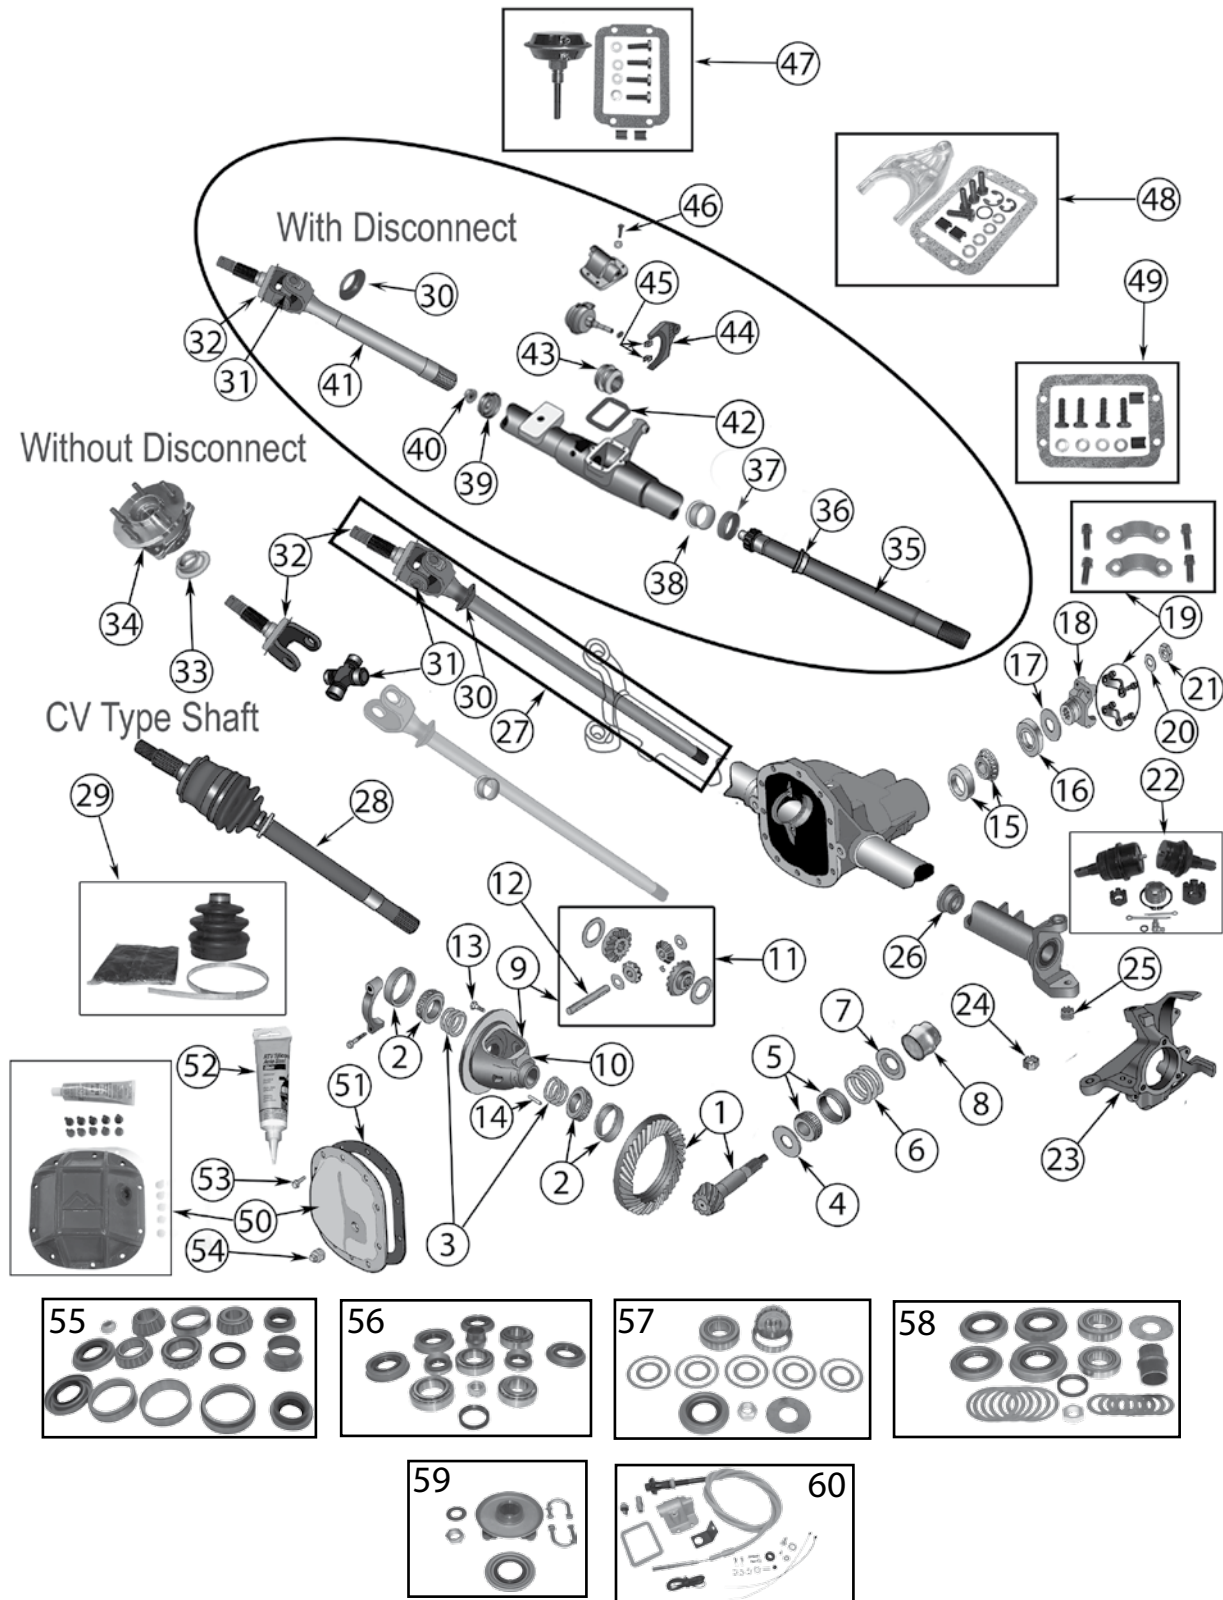

Item #	Description	Years	Comments	Ratio	Replaces Part #
31	U-Joint, Axle Shaft	84/93	(1.06" Cap) w/o ABS	All	J8136616
		84/93	(1.06" Cap) w/o ABS; Spicer	All	8126637SP
		94/01	(1.187" Cap) w/ ABS	All	J8126638
		94/01	(1.187" Cap) w/ ABS; Spicer	All	8126638SP