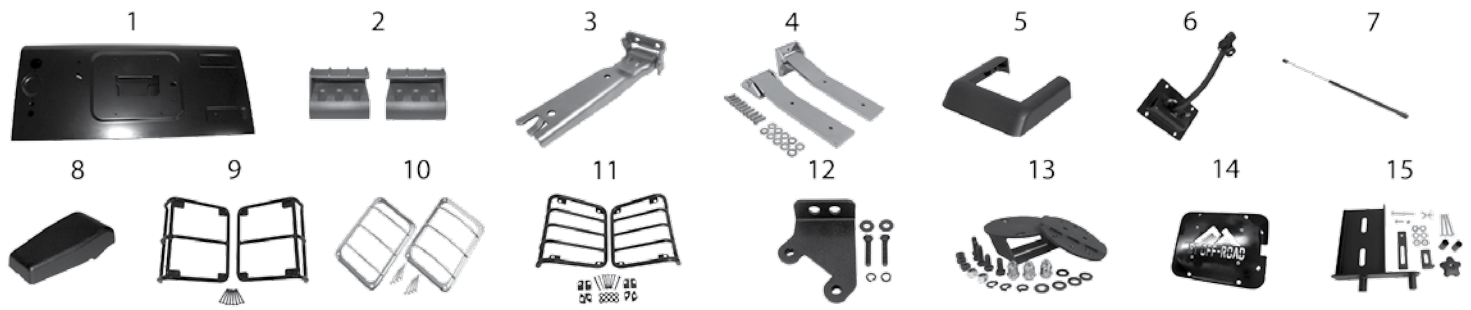

Item #	Description	Year	Position	Color	Comments	Replaces Part #
Tailgate & Related						
1	Tailgate	07/17		Black Primed		68079246AA
2	Tailgate Bar Retainer	07/17	Right	Black		68041620AA
		07/17	Left	Black		68041621AA
3	Tailgate Hinge	07/17	U or L	Black		55395401AE
4	Tailgate Hinge Set	07/17	U or L	Stainless Steel	Includes Hardware	RT34082
5	Tailgate Hinge Cover	07/17	Lower	Black	Body Side	55397089AB
		07/17	Upper	Black	Body Side	55397090AB
6	Tailgate Check Assembly	12/17				4589890AC
7	Liftgate Glass Support	07/10	L or R			4589609AA
		11/17	L or R			68068261AA
8	Liftglass Hinge Cover	11/17	L or R	Black		68140033AA
9	Tail Light Guard Set	07/17	L & R	Black	Includes 2 Guards & Hardware	RT28002
10	Tail Light Guard Set	07/17	L & R	Stainless Steel	Includes 2 Guards & Hardware	RT34081
11	Tail Light Guard Set	07/17	L & R	Stainless Steel	Includes 2 Guards & Hardware	RT34080
		07/17	L & R	Black Stainless	Includes 2 Guards & Hardware	RT34102
12	CB Antenna Mount	07/17		Black Textured	Mounts w/ Spare Tire Bracket Bolts	RT26074
13	Spare Tire Spacer	07/17		Black Textured	Mounts Oversized Spare Tire to OE Mount	RT26076
14	Spare Tire Delete Plate	07/17		Black Gloss	Stainless Steel Backing; RT Off-Road Logo	RT26087
15	Offroad Jack Mount	07/17		Black Textured	Mounts to Tailgate Hinges	RT26083