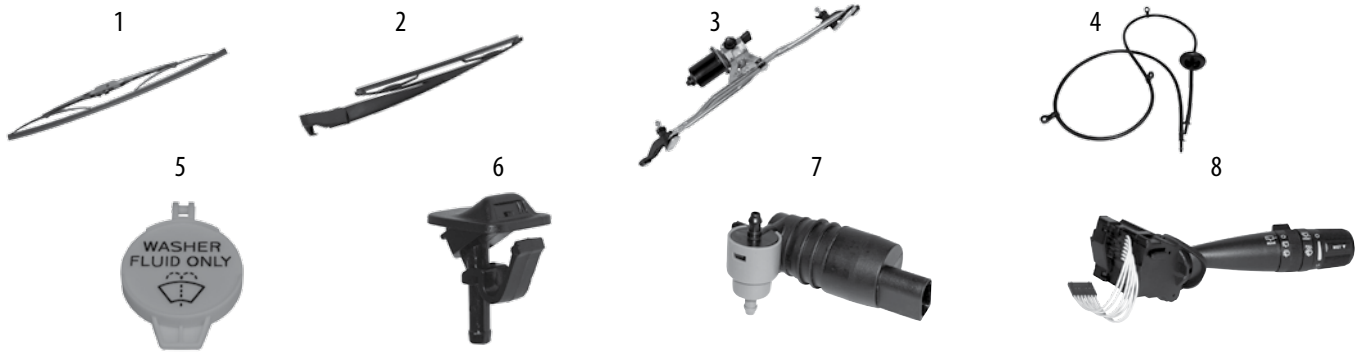

WIPER

All Jeep Vehicles

Item #	Description	Years	Models	Position	Notes	Replaces Part #
JK Wrangler						
1	Wiper Blade	07/17	JK	Front L or R	15"	68002390AA
		07/17	JK	Rear	12"; w/ Hard Top	68018929AA
2	Wiper Arm & Blade	07/17	JK	Rear		68002490AB
3	Wiper Motor Assembly	07/17	JK	Front	Includes Wiper Motor & Linkage Assembly	55077859AC
4	Windshield Washer Hose	07/17	JK	Front		55078127AG
5	Windshield Reservoir Cap	07/17	JK	Front		55077261AA
6	Windshield Washer Nozzle	07/12	JK	Front L or R		55156728AB
		13/17	JK	Front L or R		68164356AB
	Windshield Washer Nozzle Set	07/12	JK	Front L & R	Includes Left & Right Nozzle	55156728K
		13/17	JK	Front L & R	Includes Left & Right Nozzle	68164356K
7	Windshield Washer Pump	08/17	JK	Front	w/ Rear Wiper	5179153AC
		07/17	JK	Front	w/o Rear Wiper	5152076AC
8	Wiper Switch	07/17	JK		w/ Rear Wiper	68003215AD