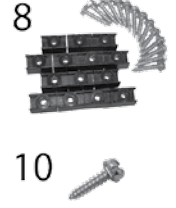

Item #	Description	Location	Years	Color	Comments	Replaces Part #
5	Door Handle	Left	87/95	Black	Exterior; w/ Full Steel Door	55076223
		Right	87/95	Black	Exterior; w/ Full Steel Door	55076222
6	Door Handle	Left	87/95	Black	Exterior; w/ Half Door	55176549AB
		Right	87/95	Black	Exterior; w/ Half Door	55176548AB
7	Door Handle	Left	87/95	Chrome	Exterior; w/ Full Steel Door	J5758173
		Right	87/95	Chrome	Exterior; w/ Full Steel Door	J5758172
8	Door Handle Keeper	L or R	87/95	Zinc	Exterior; Paddle Style	55076221
9	Door Striker	Left	87/95			55029455K
		Right	87/95			55029454K
	Door Striker Set	L & R	87/95			550294545K
10	Door Lock Rod Clip	L or R	87/95	Black		4658677
11	Retainer	Right	87/95	White	Door Actuator Rod Mounting & Tailgate Latch	J4003672
12	Side Steps	L & R	87/95	Textured Black	3" Tubular	RT26016
		L & R	87/95	Matte Black	3" Tubular	RT26015
13	Entry Guard Set	L & R	87/95	Polished Stainless	Stick-On Type	RT34010
		L & R	87/95	Black	Stick-On Type	RT26004

Item #	Description	Position	Years	Comments	Replaces Part #	
Fender & Related						
1	Fender	Left	87/95	Black Primed	55013515	
		Right	87/95	Black Primed	55013514	
2	Fender Flare	Front	Left	87/95	w/o Renegade Package	5AH15JX9
		Front	Right	87/95	w/o Renegade Package	5AH14JX9
3	Fender Flare	Rear	Left	87/95	w/o Renegade Package	5AH17JX9
		Rear	Right	87/95	w/o Renegade Package	5AH16JX9
4	Fender Flare Extension	Left	87/95	w/o Renegade Package	55007317	
		Right	87/95	w/o Renegade Package	55007316	
5	Fender Flare Kit		87/95	4-Pieces; Includes Hardware; w/o Renegade Package	5AHK	
6	Fender Flare Kit		87/95	6-Pieces; Includes Hardware; w/o Renegade Package	5AHK6	
7	Fender Flare Hardware Kit	Front	87/95	Includes 16 Screws & 16 Nuts; w/o Renegade Package	5AHRKIT	
8	Fender Flare Hardware Kit	Rear	87/95	Includes 14 Screws & 14 Nuts; w/o Renegade Package	5AHRRKIT	
9	Fender Flare Nut		87/95		J4004868	
10	Fender Flare Mounting Screw	F or R	87/95		J9416223