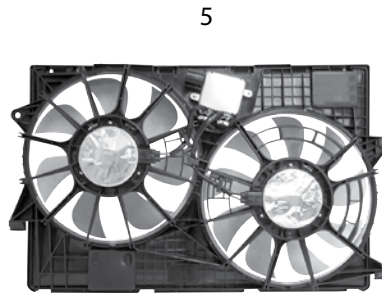

Item #	Description	Years	Engine	Comments	Replaces Part #
Radiators					
1	Radiator	14/17	2.4L	w/ Single Cooling Fan Module	68197299AB
		14/17	2.4L, 3.2L	w/ Dual Cooling Fan Modules	68229290AC
		14/17	2.0L Dsl.	w/ Dual Cooling Fan Modules	68229290AC
		14/17	2.2L Dsl.	w/ Dual Cooling Fan Modules	68229290AC
Water Pumps & Related					
2	Water Pump	14/17	2.4L	Includes Gasket	68046026AA
		14/17	3.2L		68111624AE *
3	Water Pump Gasket	14/17	2.4L		68046028AA *
		14/17	3.2L		68087340AA
4	Water Pump Housing Gasket	14/17	2.4L	Water Pump Housing to Engine Block Gasket	5047390AA
Cooling Fan Modules					
5	Cooling Fan Module	14/17	2.4L	w/ Single Cooling Fan Module	68197298AB
		14/17	2.4L	w/ Dual Cooling Fan Modules	52014621AE
		14/17	3.2L	w/o Heavy Duty Cooling	68164091AF
		14/17	3.2L	w/ Heavy Duty Cooling	52014621AE
		14/17	2.0L Dsl.		52014621AE
		15/17	2.2L Dsl.		52014621AE
Pulleys					
6	Drive Belt Idler Pulley	14/17	2.4L	Smooth	4627312AA
		2014	3.2L	6 Grooves	4593848AA
		15/17	3.2L	6 Grooves	4627509AA

* This Part # not currently carried by Crown Automotive