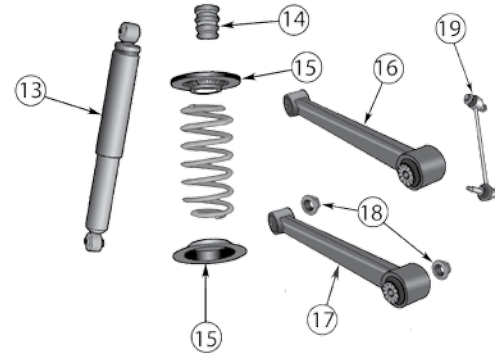

REAR

Item #	Description	Position	Years	Comments	Replaces Part #
Front Suspension					
1	Upper Control Arm	Left Right	08/12 08/12	Includes Bushings & Ball Joint Includes Bushings & Ball Joint	52125113AE 52125112AE
2	Control Arm Bushing	Upper	08/12		52125369AA
3	Bump Stop	Left or Right	08/12		52109795AC
4	Control Arm Nut	Left or Right	08/12	Mounting, LCA or UCA to Knuckle; M14 X 1.75; Nylon Locking	6505623AA
5	Lower Ball Joint	Left or Right	08/12		5135651AD
6	Lower Control Arm	Left Right	08/12 08/12	Includes Bushings & Ball Joint Includes Bushings & Ball Joint	52109987AH 52109986AH
7	Control Arm Bushing	Lower	08/12	Body Side	52088649AC
8	Ball Joint Nut	Lower	08/12	M14 X 1.75; Nylon Locking	6505623AA
9	Shock Absorber	Left or Right	08/12		68155259AA
10	Coil Spring Isolator	Upper or Lower	08/12		52088686AA
11	Sway Bar Link	Left or Right	08/12		52125295AC
12	Sway Bar Bushing	Left or Right Left or Right	2008 08/12	w/ 31.5mm Sway Bar w/ 32.5mm Sway Bar	52125323AC 52125324AC

Rear Suspension

13	Shock Absorber	Left or Right	08/12	w/ Standard Duty Suspension	52088673AC
14	Bump Stop	Left or Right	08/12		52125396AB
15	Coil Spring Isolator	Upper or Lower	08/12		52089341AE
16	Upper Control Arm	Left or Right	08/12	Includes Bushings	52125321AB
17	Lower Control Arm	Left or Right	08/12	Includes Bushings	52125322AC
18	Control Arm Nut	Left or Right	08/12	Axle or Body Side; M14 X 2; Flanged Locking Nut	6502698
19	Sway Bar Link	Left or Right	08/12		68029024AB