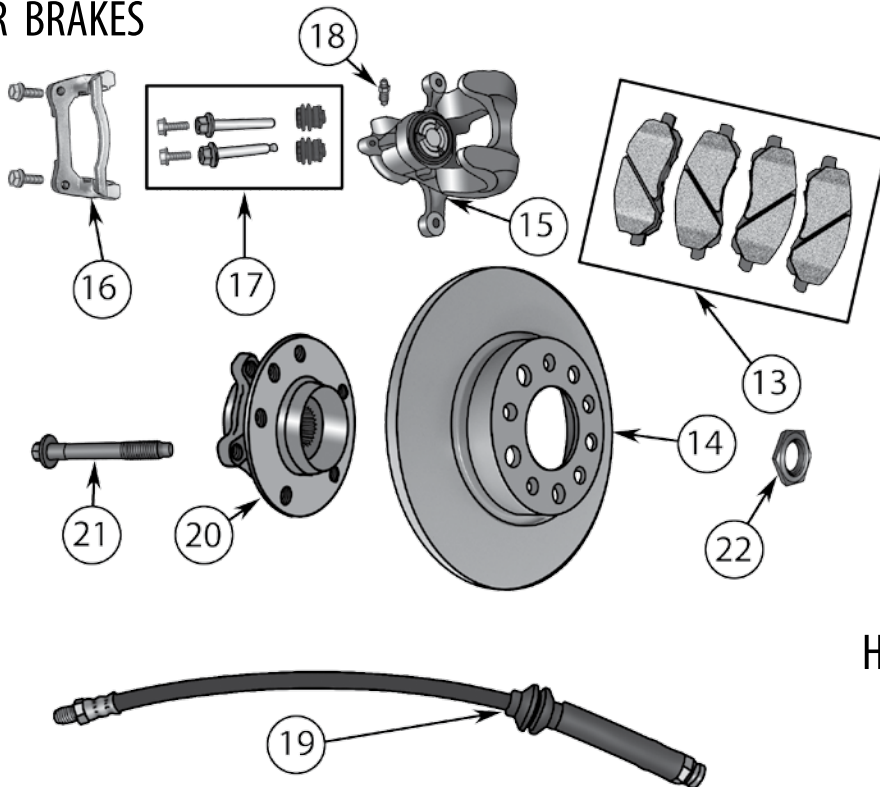

REAR BRAKES

HYDRAULICS