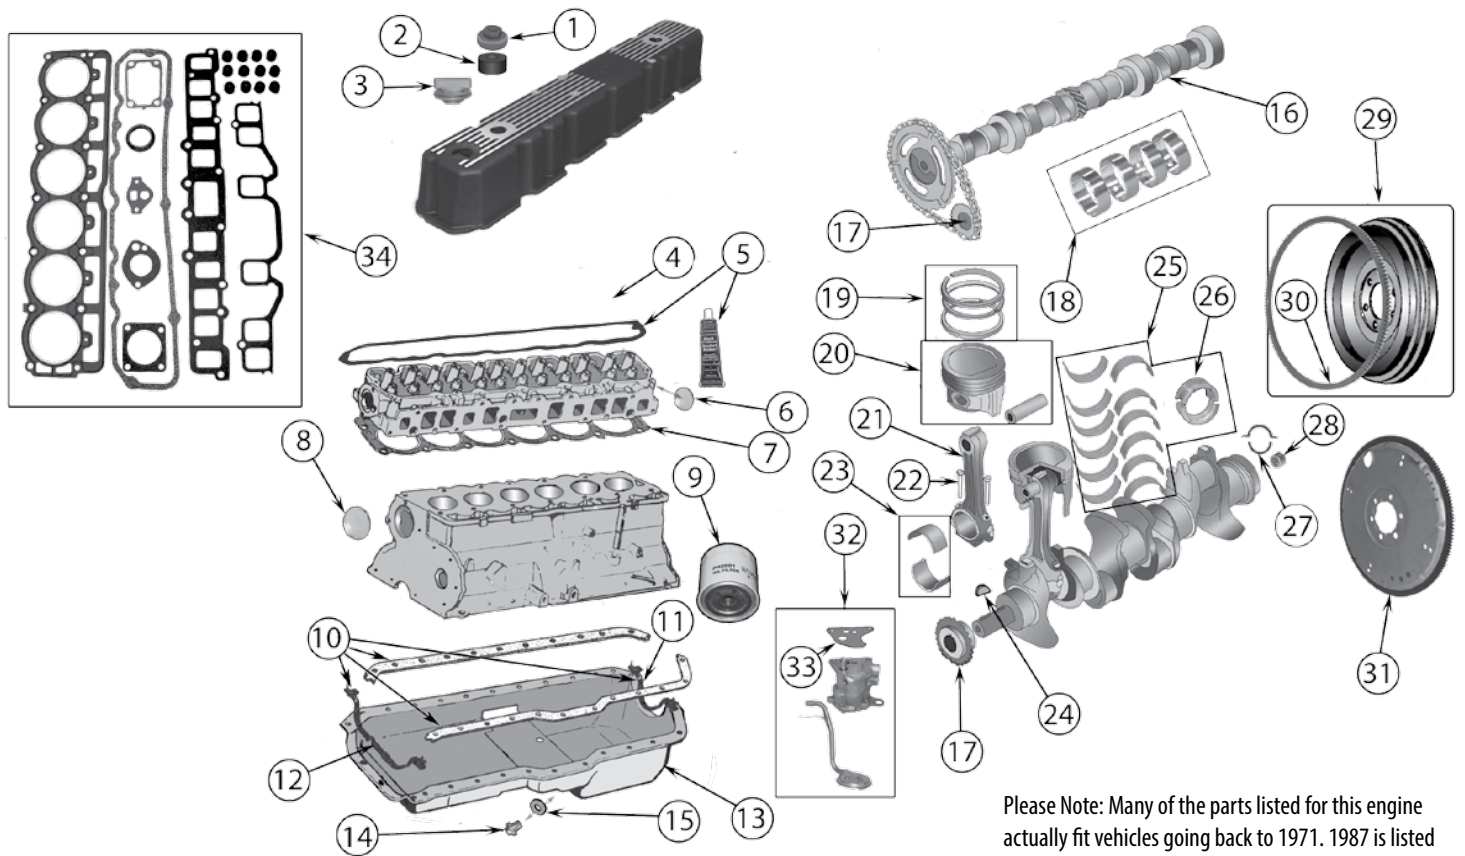

Please Note: Many of the parts listed for this engine actually fit vehicles going back to 1971. 1987 is listed here to match the vehicles in this catalog. Check out our Vintage Catalog for older applications.

Item #	Description	Years	Comments	Replaces Part #
1	Valve Cover Nut	87/90		J4007199
2	Valve Cover Grommet	87/90		J3237837
3	Oil Filler Cap	87/90	w/ Plastic Valve Cover	33001016
4	Cylinder Head Bolt	87/90	1/2"-13 x 3.7" Long	6035514
5	Valve Cover Gasket	87/90	RTV Silicone	J8993317
		87/90		53005991G
6	Expansion Plug	87/90	2" Diameter	J3105394
		87/90	7/8" Diameter	J3172319
7	Cylinder Head Gasket	87/90		J3237756
8	Camshaft Plug	87/90	2-9/64" Diameter	J3172313
9	Oil Filter	87/90	M20 x 1.5 Threads	33004195
10	Oil Pan Gasket	87/90	1 Piece	53007568
		87/90	Cork & Rubber Set (4-Piece)	83504662
11	Oil Pan to Rear Main Bearing Gasket	87/90		J3177635