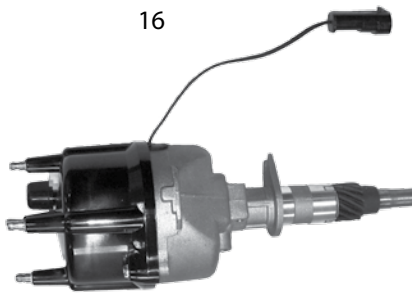

12

13

14

15

16

17

18

8

Item #	Description	Year	Engine	Comments	Replaces Part #
Engine Components					
12	Air Temperature Sensor	91/95	2.5L, 4.0L		33004280
13	Coolant Temperature Sensor	87/91	All	w/ Temperature Gauge (In Cylinder Head)	53005056
		92/95	2.5L, 4.0L	w/ Temperature Gauge	56027012
14	Coolant Temperature Switch	91/95	2.5L, 4.0L	w/ Temperature Light (In Thermostat Housing)	33004281
		92/95	2.5L, 4.0L	w/ Temperature Light (In Cylinder Head)	56026710
15	Crankshaft Position Sensor	87/90	2.5L	w/ Fuel Injection	T0739789
		91/92	2.5L		4638128
		93/95	2.5L		56026882
		91/92	4.0L		4638128
		93/95	4.0L	w/ Manual Transmission	56026882
		93/95	4.0L	w/ Automatic Transmission	56027280
		94/95	4.0L		56027280
16	Distributor	87/90	4.2L	Does not include Cap or Rotor	83506286
		91/95	4.0L	Includes Cap & Rotor	56027028
		94/95	2.5L	Includes Cap & Rotor	56027027AB
17	Distributor Cap	87/90	2.5L		J3234451
		87/90	4.2L	w/ Carburetor	J3230457
		91/93	2.5L	w/ Carburetor	J3234451
		91/93	2.5L	w/ Fuel Injection	53006152
		91/93	4.0L		33004024
		94/95	2.5L		53006152
		94/95	4.0L		56026876
18	Distributor Gear	87/90	2.5L, 4.2L		J8133652
		91/95	2.5L, 4.0L		83504635

Continued to Next Page . . .