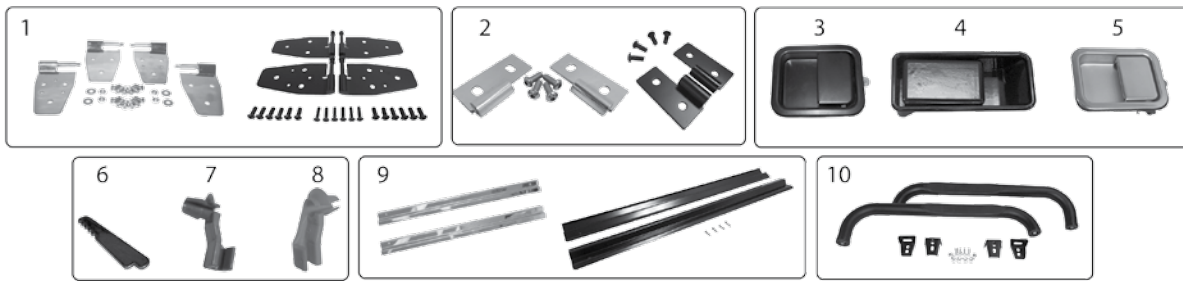

Item #	Description	Position	Year	Color	Comments	Replaces Part #
Door & Related						
1	Door Hinge Set	L & R	97/06	Polished Stainless	Includes 4 Door Hinges & Hardware	RT34009
		L & R	97/06	Black	Includes 4 Door Hinges & Hardware	RT26003
		L & R	97/06	Matte Black	Powder Coated Stainless; Includes 4 Hinges & Hardware	RT34094
2	Door Hinge Bracket Set	L & R	97/06	Polished Stainless	Lower; Body Side; Includes 2 Brackets & Hardware	RT34007
		L & R	97/06	Black	Lower; Body Side; Includes 2 Brackets & Hardware	RT34092
3	Door Handle	Left	97/06	Black	Exterior; w/ Full Steel Doors	55076222
		Right	97/06	Black	Exterior; w/ Full Steel Doors	55076223
4	Door Handle	Left	97/06	Black	Exterior; w/ Half Doors	55176549AB
		Right	97/06	Black	Exterior; w/ Half Doors	55176548AB
5	Door Handle	Left	97/06	Chrome	Exterior; w/ Full Steel Doors	J5758172
		Right	97/06	Chrome	Exterior; w/ Full Steel Doors	J5758173
6	Door Handle Keeper	L or R	97/06	Zinc	Exterior; w/ Full Steel Doors	55076221
7	Door Lock Rod Clip	L or R	97/06	Purple		4658444
8	Door Lock Rod Clip	L or R	97/06	Orange		4658445
9	Entry Guard Set	L & R	97/06	Polished Stainless		RT34053
		L & R	97/06	Gloss Black	Powder Coated Stainless	RT26036
10	Side Steps	L & R	97/06	Matte Black	w/o Unlimited Package; 3" Tubular	RT26015
		L & R	97/06	Textured Black	w/o Unlimited Package; 3" Tubular	RT26016