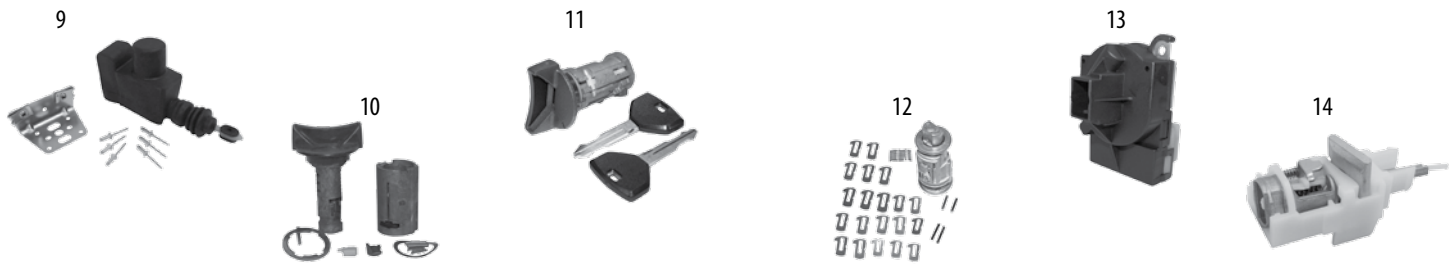

Item #	Description	Years	Models	Location	Comments	Replaces Part #
10	Ignition Cylinder	91/92	YJ		Uncoded; Key Not Included	5257145
		94/95	YJ		Uncoded; Key Not Included	4746285
11	Ignition Cylinder Kit	87/90	YJ		Coded; w/ 2 Keys	55026014
		91/95	YJ		Coded; w/ 2 Keys	4723289K
13	Ignition Switch	87/95	YJ		w/ Tilt Wheel	J3250575
		87/95	YJ		w/o Tilt Wheel	J8128889

XJ Cherokee, MJ Comanche

1	Key Blank	84/90	XJ, MJ	Doors		3641913
		84/90	XJ, MJ	Ignition		3641914
		1993	XJ	All		4720933
		94/99	XJ	All	w/o Transponder	4746316
		00/01	XJ	All	w/o Transponder	5018700AA
		98/01	XJ	All	w/ Transponder	5010366AA
2	Rock Key Blank	94/01	XJ	All	Gray; w/o Transponder	RT27013
		98/01	XJ	All	Charcoal; w/ Transponder	RT27011
		98/01	XJ	All	Tan; w/ Transponder	RT27012
3	Lock Cylinder	93/94	XJ	Doors		4720931
		95/96	XJ	Doors		4778123
		97/01	XJ	Doors		4864651
		97/01	XJ	Tailgate		4778125
4	Lock Cylinder Retainer	91/96	XJ, MJ	Doors		2583377
6	Lock Cylinder Cap	91/94	XJ, MJ		Black	5257148
7	Lock Cylinder Gasket	84/90	XJ, MJ	Doors		J3732585
8	Lock Cylinder Kit	84/90	XJ, MJ	Doors	1 Cylinder w/ 2 Keys	8122874K
		84/90	XJ, MJ	Doors	2 Cylinders w/ 2 Keys	8122874K2
		84/90	XJ, MJ	Doors	3 Cylinders w/ 2 Keys	8122874K3
9	Lock Actuator	84/96	XJ, MJ	Doors or Tailgate		J8134627
10	Ignition Cylinder	91/92	XJ, MJ		Uncoded; Key Not Included	5257145
		1994	XJ		Uncoded; Key Not Included	4746285
11	Ignition Cylinder Kit	84/90	XJ, MJ		Coded; w/ 2 Keys	55026014
		91/94	XJ, MJ		Coded; w/ 2 Keys	4723289K
		95/96	XJ		Coded; w/ 2 Keys	4778122
		97/01	XJ		Coded; w/ 2 Non-Transponder Keys	5003843AAK
12	Ignition Cylinder Repair Kit	97/01	XJ		Uncoded; Includes Tumblers	5003843AB
13	Ignition Switch	84/94	XJ, MJ		w/ Tilt Wheel	J3250575
		84/94	XJ, MJ		w/o Tilt Wheel	J8128889
		95/96	XJ		Until 6/15/1996	4797401
		1996	XJ		After 6/15/1996	56021346
		97/01	XJ			4565326
14	Ignition Switch Actuator	97/01	XJ			AP1000

Continued to Next Page . . .