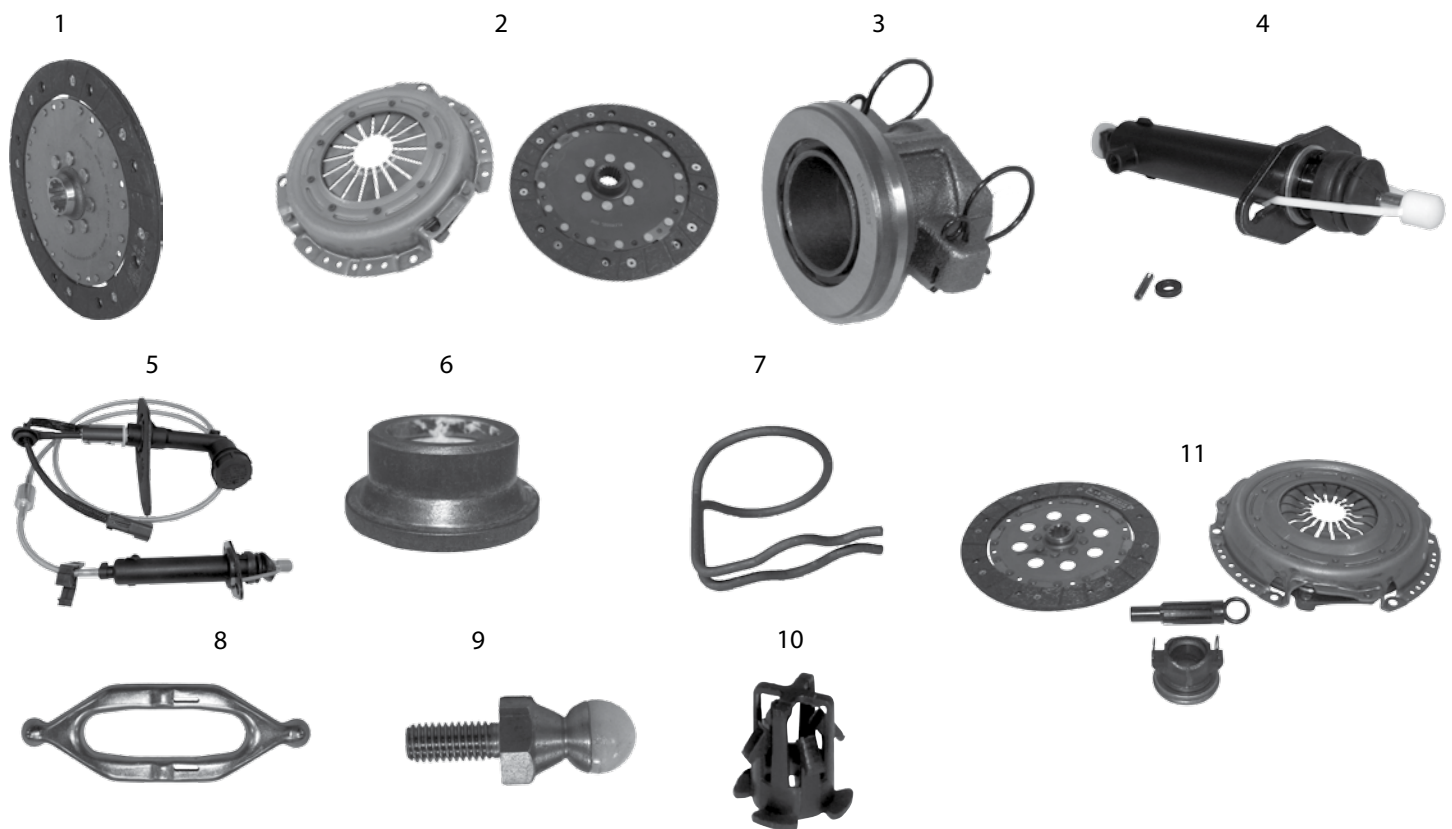

CLUTCH

ZJ, ZG Grand Cherokee 1993-1998

Item #	Part Description	Years	Model	Engine	Notes	Spline Count	Spline Diameter	Disc Size	Replaces Part #
1	Clutch Disc	93/94	ZJ	4.0L		10	1.125"	10.5"	53008259
		97/98	ZG	2.5L Dsl.		10	1.125"	10.375"	52104363AA
2	Pressure Plate	93/94	ZJ	4.0L					4638411C
		97/98	ZG	2.5L Dsl.					52104045
3	Clutch Kit	93/94	ZJ	4.0L		10	1.125"	10.5"	68044869AA
		97/98	ZG	2.5L Dsl.		10	1.125"	10.375"	4864835
4	Clutch Release Bearing	93/94	ZJ	All					53008342
		97/98	ZG	All					53008342
5	Clutch Master Cylinder	93/94	ZJ	All					52107624MC
6	Clutch Slave Cylinder	93/94	ZJ	All					52107624S
7	Clutch Hydraulic Assembly	93/94	ZJ	4.0L	LHD				52107624
		1997	ZG	2.5 Dsl.	LHD				52107662
		97/98	ZG	2.5 Dsl.	RHD				53054360AC
		1998	ZG	2.5 Dsl.	LHD				52107662AC
8	Pilot Bearing	93/94	ZJ	4.0L					53009181
9	Clutch Alignment Tool	93/94	ZJ	4.0L		10	1.125"		53010
		97/98	ZG	4.0L		10	1.125"		53010

Item #	Part Description	Years	Model	Engine	Notes	Spline Count	Spline Diameter	Disc Size	Replaces Part #
10	Clutch Fork	93/94	ZJ						53006388
		97/98	ZG	2.5 Dsl.					53006388
11	Crankshaft Position Sensor Grommet	93/94	ZJ						53006010
12	Clutch Fork Pivot	93/94	ZJ						52087542
		97/98	ZG						52087542
13	Clutch Fork Spring	93/94	ZJ						4338855
		97/98	ZG						4338855
14	Clutch Pedal Pad	93/94	ZJ						52002750
		97/98	ZG						52002750
15	Clutch Pedal Pivot Bushing	93/94	ZJ		2 Required Per Pedal				J3225981
		97/98	ZG		2 Required Per Pedal				J3225981
16	Clutch Master Cylinder Bushing	93/94	ZJ		1 Required Per Pedal				4446361
		97/98	ZG		1 Required Per Pedal				4446361

Master Clutch Kits

Components:	A. Clutch Disc	B. Pressure Plate	C. Clutch Bearing	D. Control Unit	E. Pilot Bearing	F. Clutch Fork	G. Alignment Tool		
17	Clutch Kit	93/94	ZJ	4.0L	A, B, C	10	1.125"	10.5"	4874175K
		94/98	ZJ, ZG	4.0L	A, B, C, E, F, G	10	1.125"	10.5"	TXYZ9499S
		97/98	ZG	2.5L Dsl.	A, B, C	10	1.125"	10.375"	4864835K