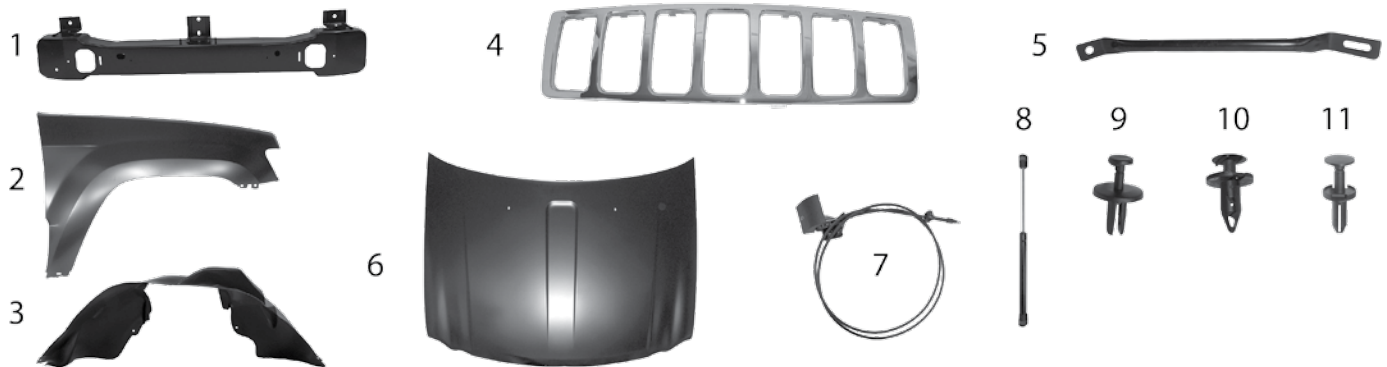

Item #	Description	Position	Color	Years	Comments	Replaces Part
Fenders, Frame, Grille, Hood & Related						
1	Crossmember	Front		05/10	Located Behind Front Fascia	5166082AB
2	Fender	Left	Black Primed	05/10	USA Only	55394451AB
		Right	Black Primed	05/10	USA Only	55394450AB