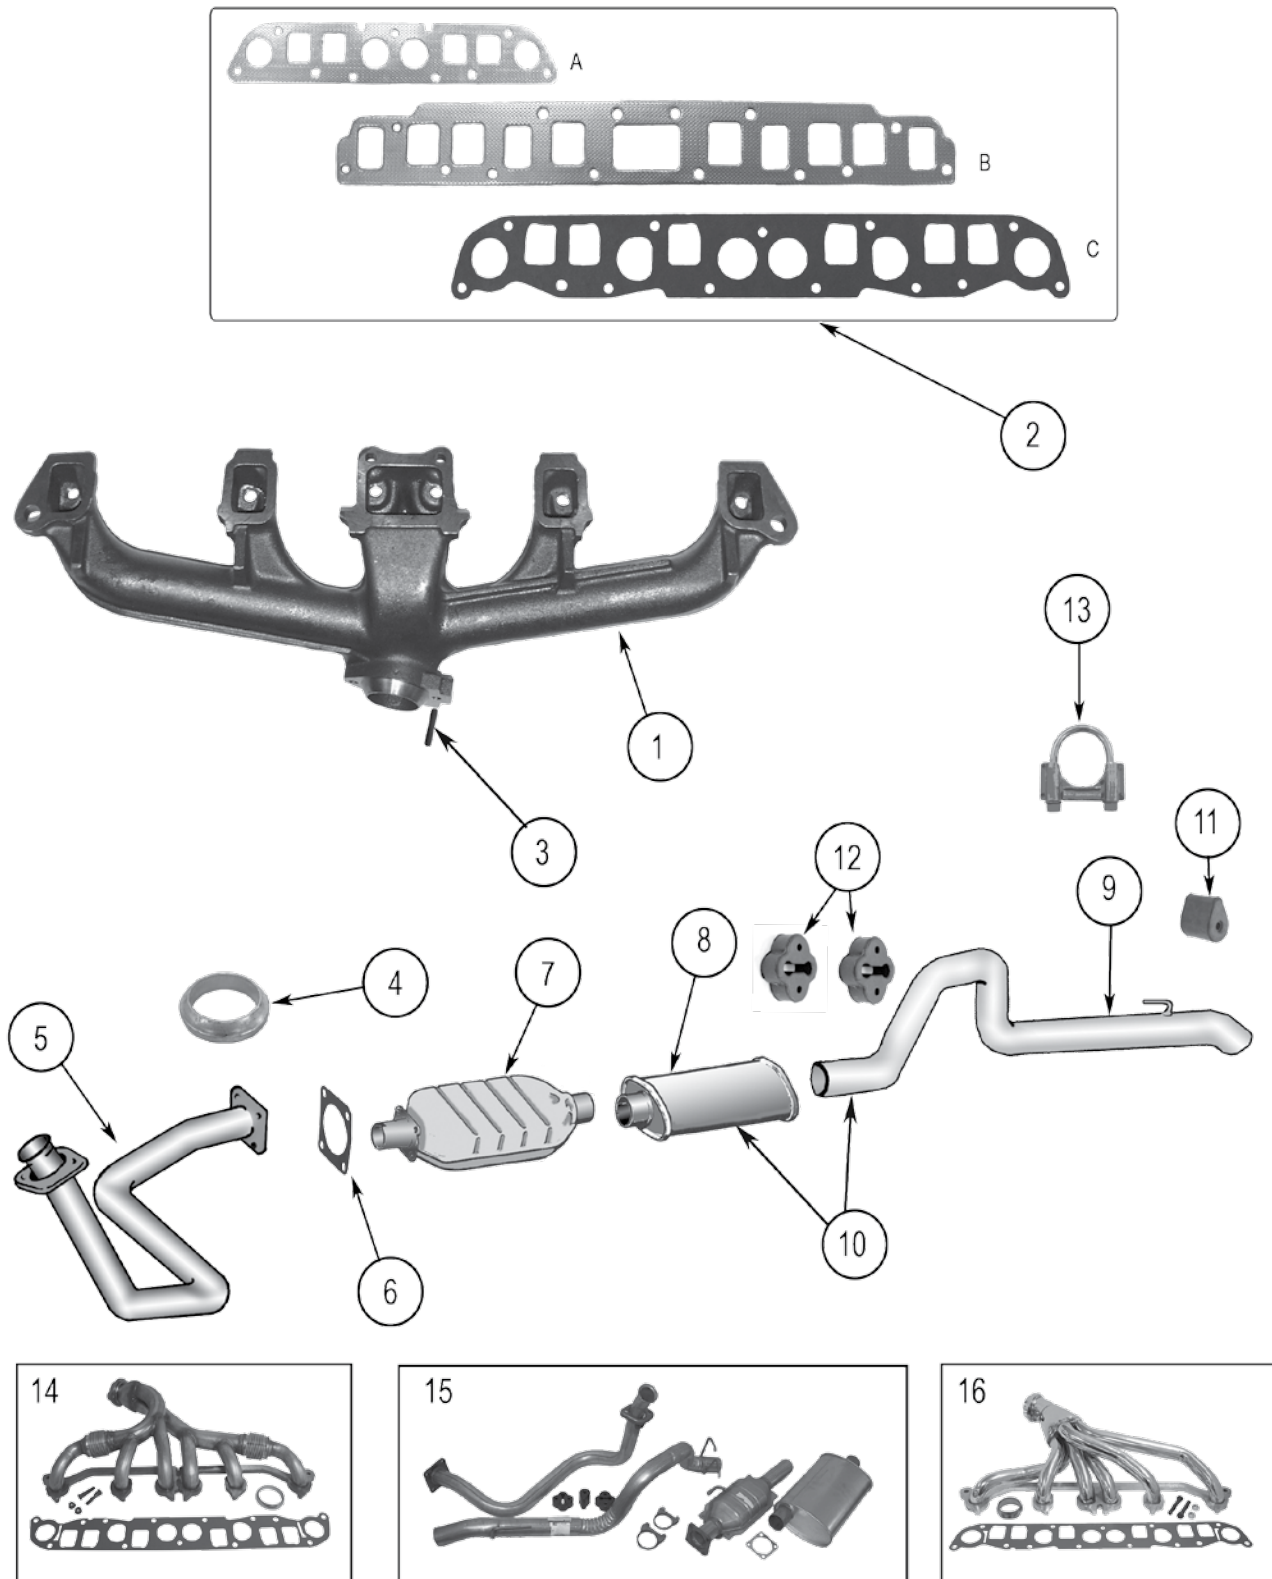

Item #	Description	Engine	Years	Comments	Replaces Part #
1	Manifold, Exhaust	2.5L	87/95	Includes Gasket	53008860K
		4.2L	87/90	Includes Gasket	J3237427
		4.0L	91/95	Includes Flex Bellows	4883385
	Stainless Steel Header	4.0L	91/95		RT36002