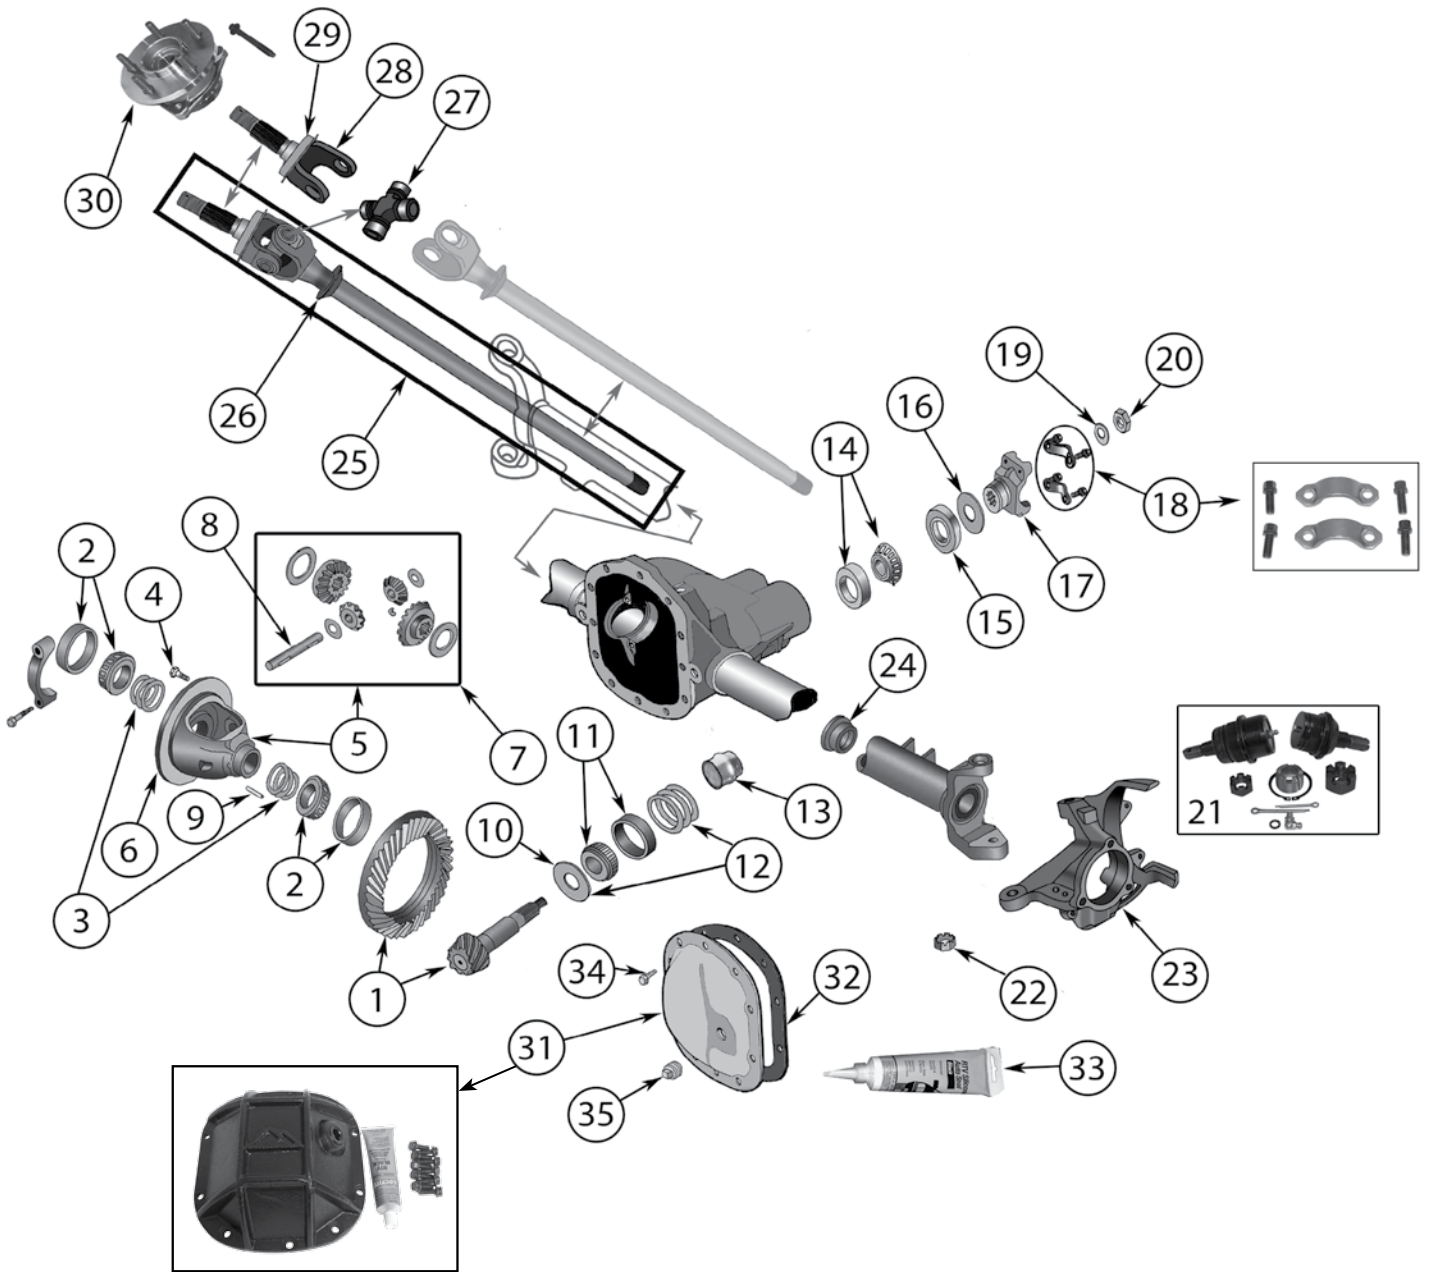

Item #	Description	Years	Comments	Ratio	Replaces Part #
19	Washer, Pinion Nut	97/06		All	J4004913
20	Nut, Pinion	97/00	Until 10/1/2000; Non-Flanged	All	J0801367
		00/06	After 10/1/2000; Flanged	All	5017755AA
21	Ball Joint Kit	97/06	Includes 1 Upper & 1 Lower w/ Hardware	All	83500202
	HD Ball Joint Kit	97/06	Includes 1 Upper & 1 Lower w/ Hardware	All	RT21003
22	Nut, Lower Ball Joint	97/06	Left or Right	All	J8123318
23	Knuckle, Steering	97/06	Right	All	52067576
		97/06	Left	All	52067577
24	Seal, Axle Shaft	97/06	Inner, Left or Right	All	J8121781
25	Axle Shaft Assembly	97/06	Left, w/o ABS	All	4874303
		97/06	Left, w/ ABS	All	4874307
		97/06	Right, w/o ABS	All	4874302
		97/06	Right, w/ ABS	All	4874306
26	Slinger, Inner Axle Shaft	97/06	Plastic	All	46849
27	U-Joint, Axle Shaft	97/06		All	J8126638
		97/06	Spicer	All	8126638SP
28	Shaft, Outer	97/06	w/o ABS	All	4636059
		97/06	w/ ABS	All	4713190
29	Slinger, Outer Axle Shaft	97/06	Left or Right	All	83500201
30	Hub Assembly	97/99	w/ 2-Piece Composite Rotor	All	53007449
		99/06	w/ 1-Piece Cast Rotor	All	53007449AC
31	Differential Cover	97/06	Includes Bolts & Fill Plug	All	4713451
	HD Differential Cover	97/06	Red; Includes Bolts, Fill Plug & RTV	All	RT20024
	HD Differential Cover	97/06	Black; Includes Bolts, Fill Plug & RTV	All	RT20030
32	Gasket, Differential Cover	97/06	Paper	All	J8120360
33	Sealant, RTV	97/06		All	J8993317
34	Bolt, Differential Cover	97/06	10 Required	All	J0273573
35	Plug, Differential Cover	97/06	1/2"-14	All	J4004751
36	Bearing & Seal Kit	97/06	Includes #s 2, 11, 13, 14, 15, 20, 24	All	D30LMASKIT
37	Pinion Bearing Kit	97/06	Includes #s 10, 11, 12, 13, 14, 15, 20	All	D30LPBK
38	U-Bolt Yoke Kit	97/06	Includes Yoke, Seal, Nut, & U-Bolts	All	D3044YOKEUBK