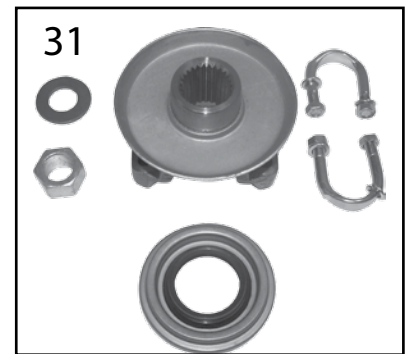

Item #	Description	Years	Comments	Ratio	Includes	Replaces Part #
1	Ring & Pinion Set	94/96		3.55 (39/11)	3, 10, 11, 12, 13, 14, 16, 19, 20	4856362
		94/98		3.73 (41/11)	3, 10, 11, 12, 13, 14, 16, 19, 20	4856346
2	Bearing Set, Differential	94/98	Includes 2 Bearings & 2 Cups	All		4864213