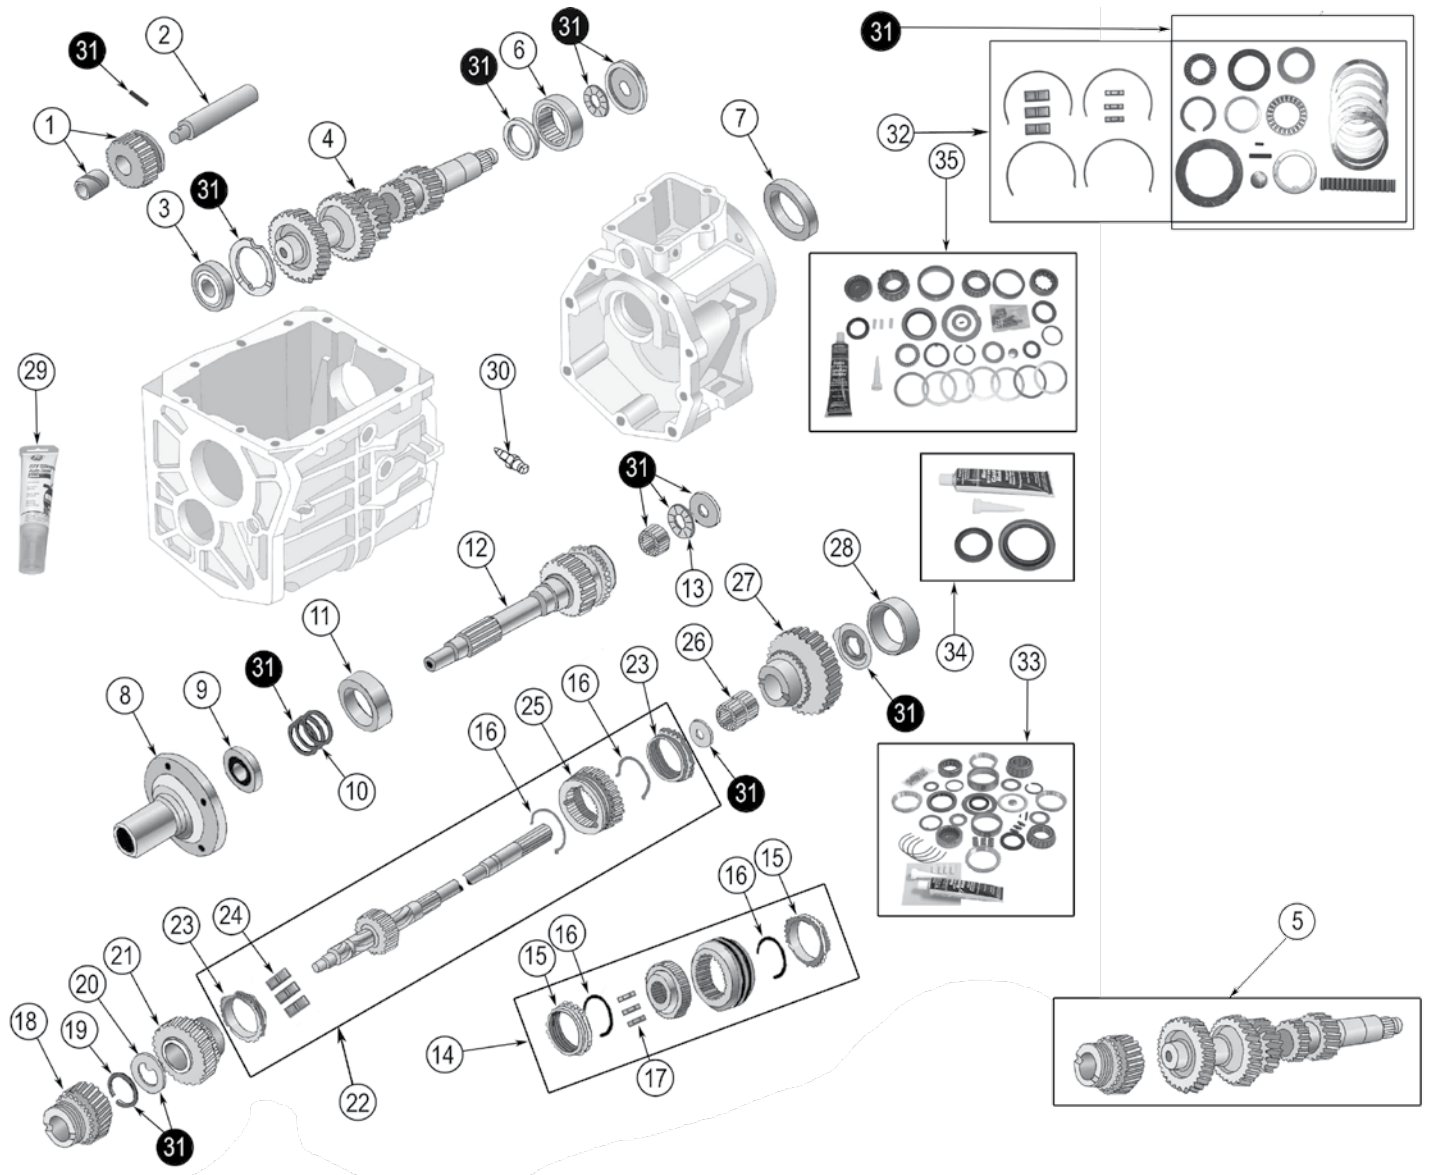

Item #	Description	Comments	Replaces Part #
1	Gear, Reverse Idler		J8134038
2	Shaft, Reverse Idler		J8134039 *
3	Bearing, Cluster, Front		J8134033 *
4	Cluster Gear	37-32-23-15-14Teeth	83500970
5	Cluster Gear Kit	Includes 27T 3rd Gear & Cluster Gear	83500970K
6	Bearing, Rear Cluster, Rear		J8134036
7	Seal, Output		J8132672
8	Retainer, Bearing, Front		J8134013
9	Seal, Input		J8132779
10	Input Bearing Retainer Shim Set		J8134016
11	Bearing, Input Shaft, Front		J8134015
12	Shaft, Input	14 Splines	83500968 *
13	Thrust Bearing		J8134018

* This Part # not currently carried by Crown Automotive