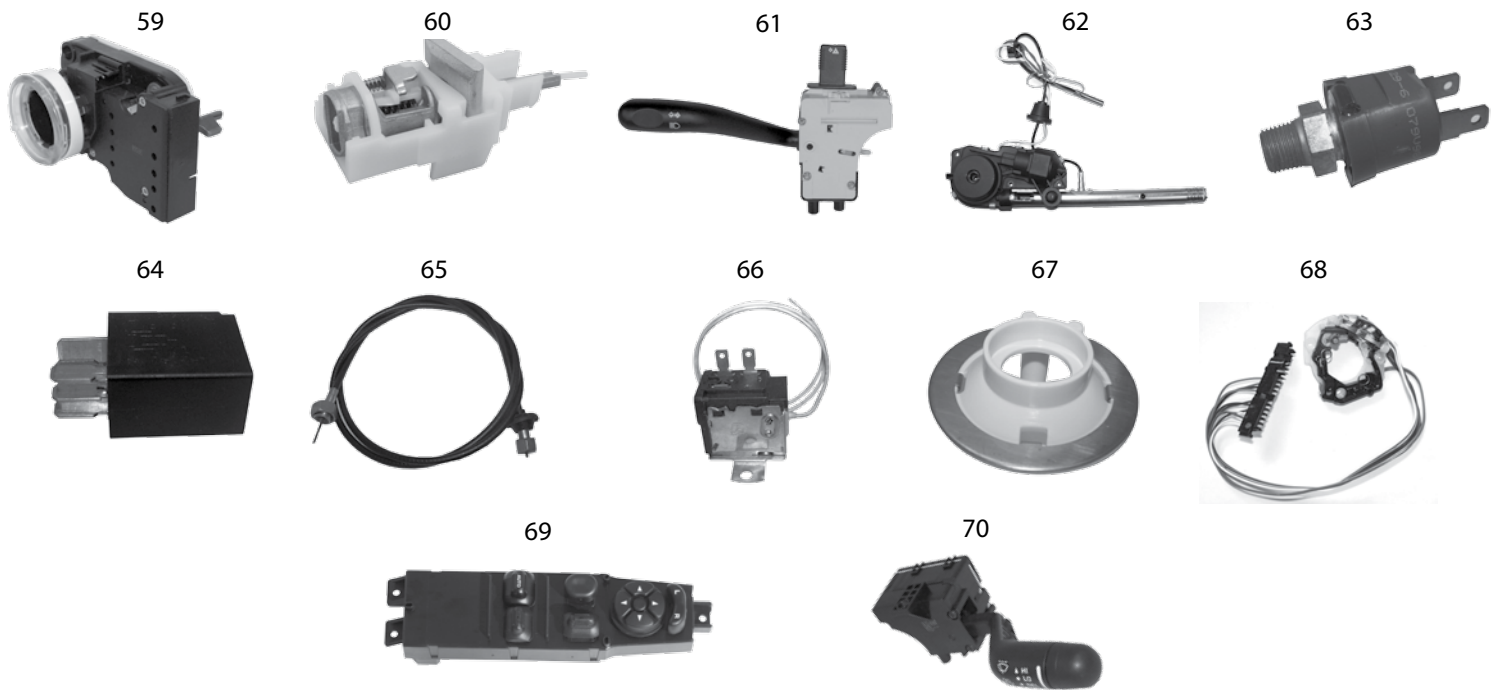

Item #	Description	Model	Year	Engine	Comments	Replaces Part #	
59	Ignition Switch	XJ, MJ	84/94	All	w/o Tilt Wheel	J8128889	
		XJ, MJ	84/94	All	w/ Tilt Wheel	J3250575	
		XJ	95/96	All	Until 6/15/1996	4797401	
		XJ	1996	All	After 6/15/1996	56021346	
		XJ	97/01	All	w/ Automatic Transmission	4565326	
60	Ignition Switch Actuator	XJ	97/01	All		AP1000	
61	Multifunction Switch	XJ	95/96	All	w/ Intermittent Wipers	4728424	
		XJ	97/01	All		56009135	
62	Power Antenna Kit	XJ, MJ	87/96	All		56003151	
63	Power Steering Pressure Switch	XJ, MJ	84/96	All	On Pressure Hose	53000970	
64	Relay	XJ, MJ	84/94	All	Mini SPST Relay	4504215	
		XJ, MJ	91/01	All	Mini SPDT Relay w/ Bracket	4638271	
		XJ	97/01	All	Micro SPDT Relay	4608650	
65	Speedometer Cable	XJ, MJ	1990	All	w/ Speed Control	Upper	53009001
		XJ, MJ	87/90	4.0L	w/ 2WD w/ Speed Control	Lower	53009006
		XJ, MJ	1990	4.0L	w/ 4WD w/ Speed Control	Lower	53006180
66	Thermostat Switch	XJ, MJ	87/90	All	w/ Factory A/C		56002688
		XJ, MJ	91/93	All	w/ Gasoline Engine (KDX China)		56002688
67	Turn Signal Cam	XJ, MJ	84/95	All	w/o Tilt Wheel		J4487711
		XJ, MJ	84/96	All	w/ Tilt Wheel		4487816
68	Turn Signal Switch	XJ, MJ	84/93	All	In Steering Column		56002011
		XJ	1994	All	In Steering Column		56007255
69	Window & Door Lock Switch	XJ	97/01	All	Left Front	w/ 4 Doors	56009449AC
		XJ	97/01	All	Left Front	w/ 2 Doors	56009450AC
70	Wiper Switch	XJ, MJ	84/94	All	w/o Intermittent Wiper w/o Tilt Wheel		56000031
		XJ	84/94	All	w/ Floor Shift w/ Intermittent Wiper w/ Tilt Wheel		56007299
		XJ	97/01	All			4793313