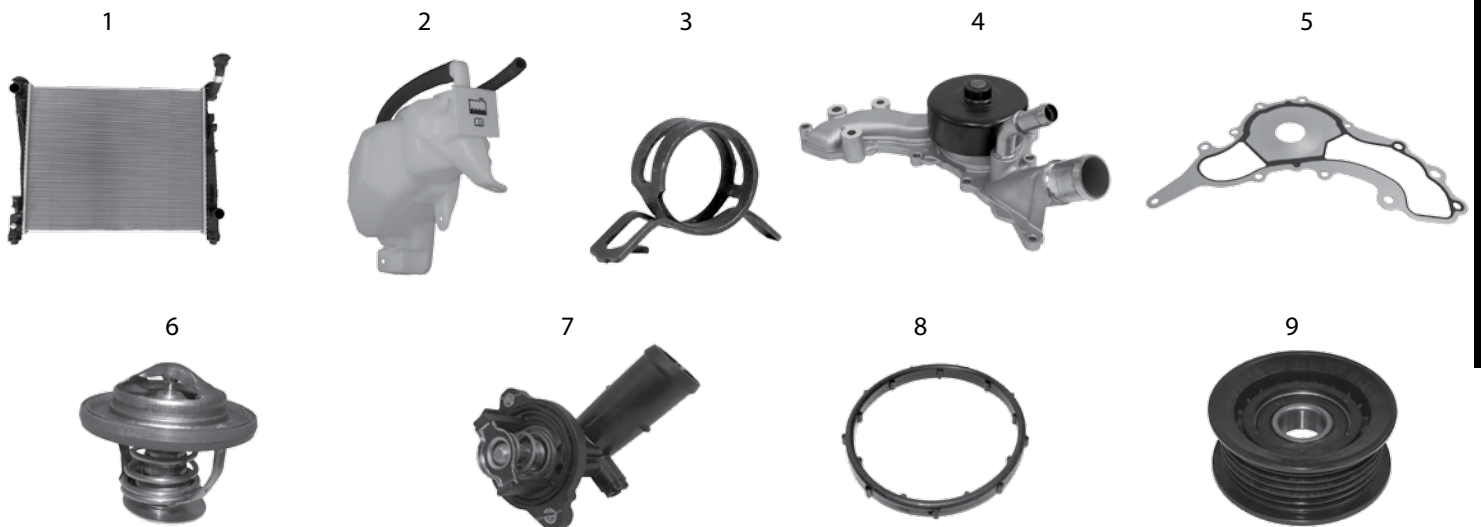

Item #	Description	Years	Engine	Comments	Dimensions	Type	Replaces Part #
Radiators, Coolant Bottles & Related							
1	Radiator	14/17	3.0L Gas				52014529AB
		2015	3.0L Gas	w/ Heavy Duty Cooling			55038001AH
		11/15	3.6L	w/ Heavy Duty Cooling			55038001AH
		11/17	3.6L	w/o Heavy Duty Cooling			52014529AB
		11/17	5.7L	w/ Heavy Duty Cooling			55038001AH
		11/17	5.7L	w/o Heavy Duty Cooling			52014529AB
		12/17	6.4L				55038001AH
2	Coolant Bottle	14/17	3.0L Gas	Includes Cap			5165708AA
		11/17	3.6L, 5.7L	Includes Cap			5165708AA
		12/17	6.4L	Includes Cap			5165708AA
3	Hose Clamp	11/17	All	Radiator Hose			32003300AB
Water Pumps & Related							
4	Water Pump	14/17	3.0L Gas				5184498AI
		11/17	3.6L				5184498AI
		11/17	5.7L	Includes Gasket, Oil Cooler Plug (Pre-Installed), & Coolant Temperature Sensor			53022340AC
		2012	6.4L	w/o Oil Cooler; Includes Gasket, Hose Barb, & Coolant Temperature Sensor			5038677AB *
5	Water Pump Gasket	14/17	3.0L Gas				68087340AA
		11/17	3.6L				68087340AA
		11/17	5.7L, 6.4L				4792922AD *
Thermostats & Related							
6	Thermostat	11/17	5.7L	203°; Includes Seal			52028898AE
		12/17	6.4L	203°; Includes Seal			52028898AE
7	Thermostat & Housing	14/17	3.0L Gas	203°; Includes Seal			5184651AF
		11/17	3.6L	203°; Includes Seal			5184651AF
8	Thermostat Seal	14/17	3.0L Gas				5184894AA
		11/17	3.6L				5184894AA
Pulleys & Tensioners							
9	Drive Belt Idler Pulley	14/17	3.0L Gas	6 Grooves			4627509AA
		11/17	3.6L	6 Grooves			4627509AA
		11/17	5.7L	Smooth			4891720AA
		12/17	6.4L	Smooth			4891720AA

* This Part # not currently carried by Crown Automotive