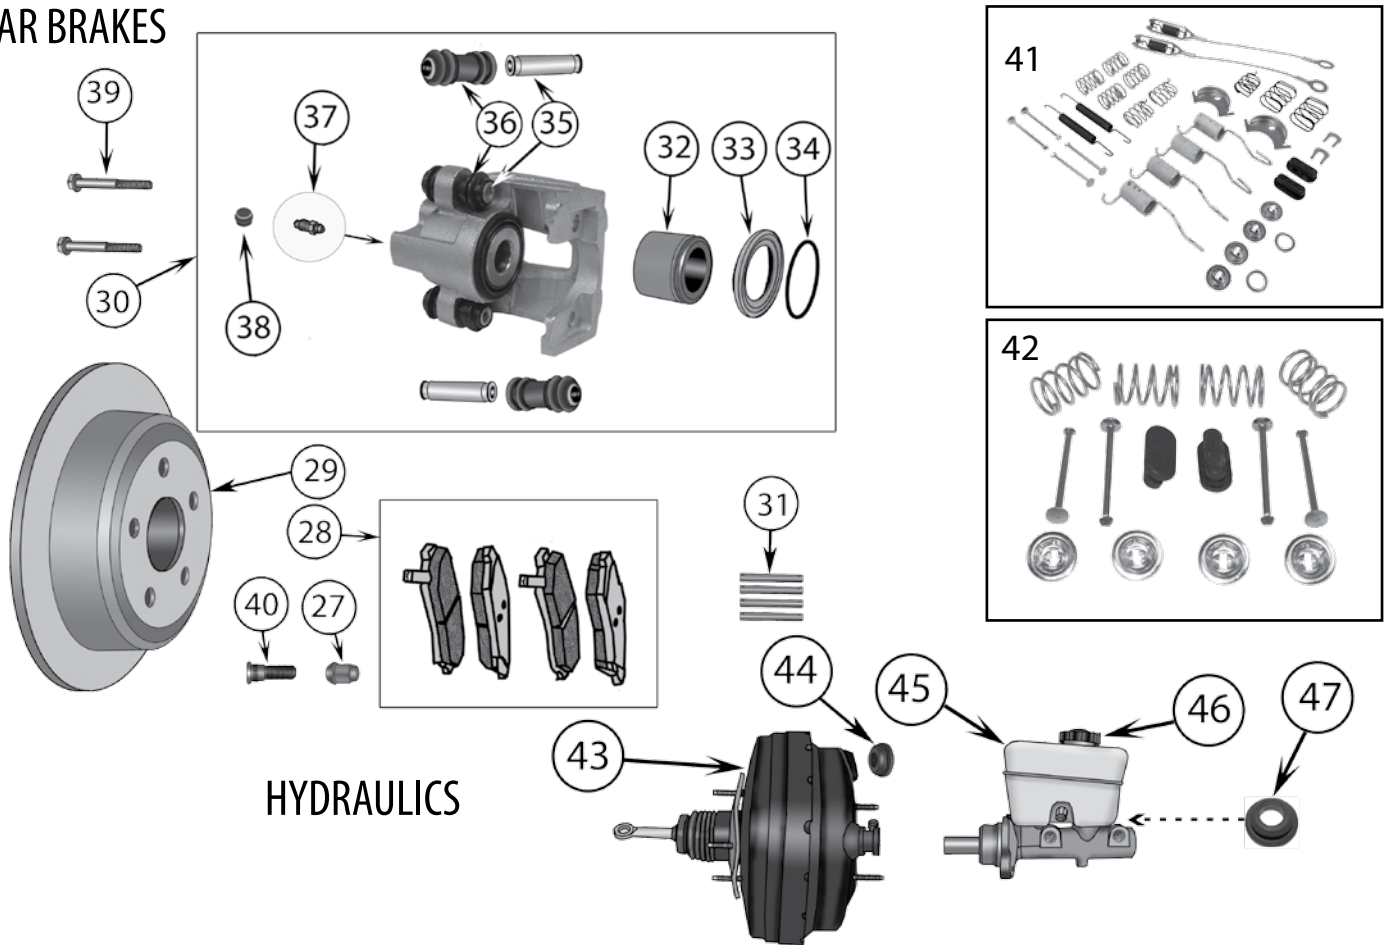

REAR BRAKES

HYDRAULICS

Item #	Description	Years	Location	Notes	Replaces Part #
32	Caliper Piston	03/06	L or R		4762111
33	Caliper Piston Boot	03/06	L or R		5093277AA
34	Caliper Piston Seal	03/06	L or R		5093276AA
35	Caliper Sleeve	03/06	L or R		4423573
36	Caliper Bushing	03/06	L or R		4762106
37	Bleeder Screw	03/06	L or R	w/ Disc Brakes; 3/8"-24 X 1-1/8" Long	J8129722
38	Bleeder Screw Cap	03/06	L or R		5093278AB
39	Caliper Bolt	03/06	L or R	M8 X 1.25 X 65mm	5253000
40	Wheel Stud	97/02 03/06	L or R L or R		83503053 53007463
41	Drum Brake Hardware Kit	97/06	L & R	Includes Springs, Cables, & Guides	4636779
42	Brake Shoe Hold Down Kit	97/06	L & R	Includes Springs, Pins, Locks, & Adjusting Hole Plugs	4049681

Hydraulics, Parking Brake Cables, & Miscellaneous

43	Brake Booster	97/06			4798158AC
44	Brake Booster Check Valve Grommet	97/06			4723640
45	Master Cylinder	97/06			4798157
46	Master Cylinder Cap	97/06			4683656
47	Master Cylinder Grommet	97/06		2 Required; Reservoir to Master Cylinder	4723389