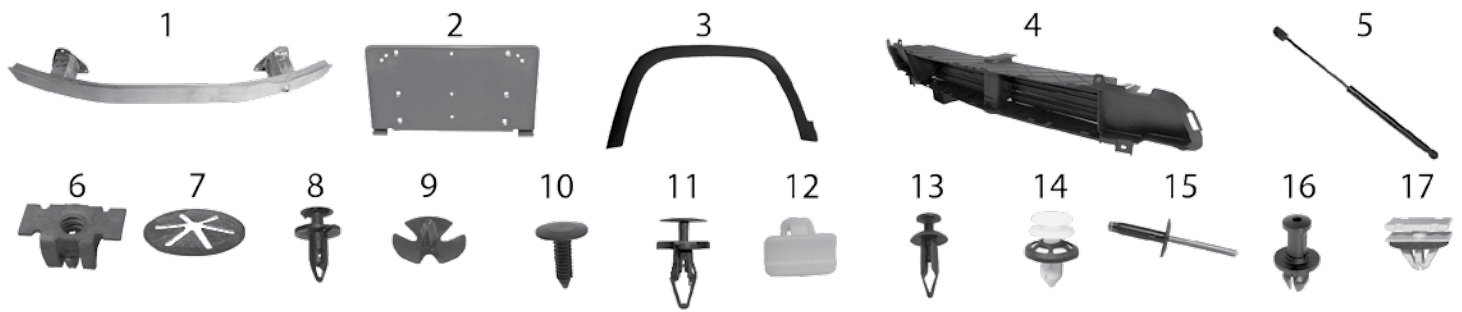

BODY

KL Cherokee 2014-2017

Item #	Description	Position	Years	Comments	Replaces Part #
1	Bumper Beam	Rear	14/17	w/o Trailhawk Package	68096078AB
2	License Plate Bracket	Front	15/17	Japanese Market	5288487AB
		Front	14/15	Chinese Market	68213436AC
3	Fender Flare	Front Left	14/17	w/o Body Colored Fender Flares	68210315AE
		Front Right	14/17	w/o Body Colored Fender Flares	68210314AE
4	Grille	Front	14/17	Active Shutter Grille	68246267AB
5	Hood Support	L or R	14/17		68156156AB
6	Nut	L or R	14/17	C-Pillar Applique Mounting; M4.2 X 1.41 Snap-In Nut	6509432AA
7	Push Nut		2014	For Center Console	6505049AA
8	Retainer	L or R	14/17	For Skid Plates & Rear Fender Liners	6503598
9	Retainer		15/17	Hood Insulation Mounting	4878883AA
10	Retainer	L or R	14/17	For Air Filter Housing	6501916
11	Retainer	L or R	14/17	Front Fascia Mounting; M6.3x20 Push Pin	6509049AA
		L or R	14/17	Radiator Support Cover Mounting; M6.3x20 Push Pin	6509049AA
		L or R	14/17	Cowl Cover Mounting; M6.3x20 Push Pin	6509049AA
		L or R	14/17	Front Fender Liner Mounting; M6.5x17.5 Push Pin	6508863AA
		L or R	14/17	Floor Console HVAC Duct Mounting; M6.5x17.5 Push Pin	6508863AA
12	Retainer		14/17	Grille to Front Fascia Mounting	68225214AA
13	Retainer		14/15	Dash Wiring Bracket Mounting; M6.3 X 22.8 Push Pin	6502871
14	Retainer	L or R	14/17	Front Door Panel Mounting	6510766AA
15	Retainer		2014	Front Fascia To Wheel Liner; M4.8 X 22.6 Rivet	6510520AA
			14/17	Rear Fascia To Wheel Liner; M4.8 X 22.6 Rivet	6510520AA
			15/17	Front Spat Mounting; M4.8 X 22.6 Rivet	6510520AA
16	Retainer		14/17	Rear Fascia Exhaust Heat Shield Mounting	6509761AA
17	Retainer	F or R L or R	14/17	w/ Trailhawk Package, Fender Flare Mounting	68172491AA