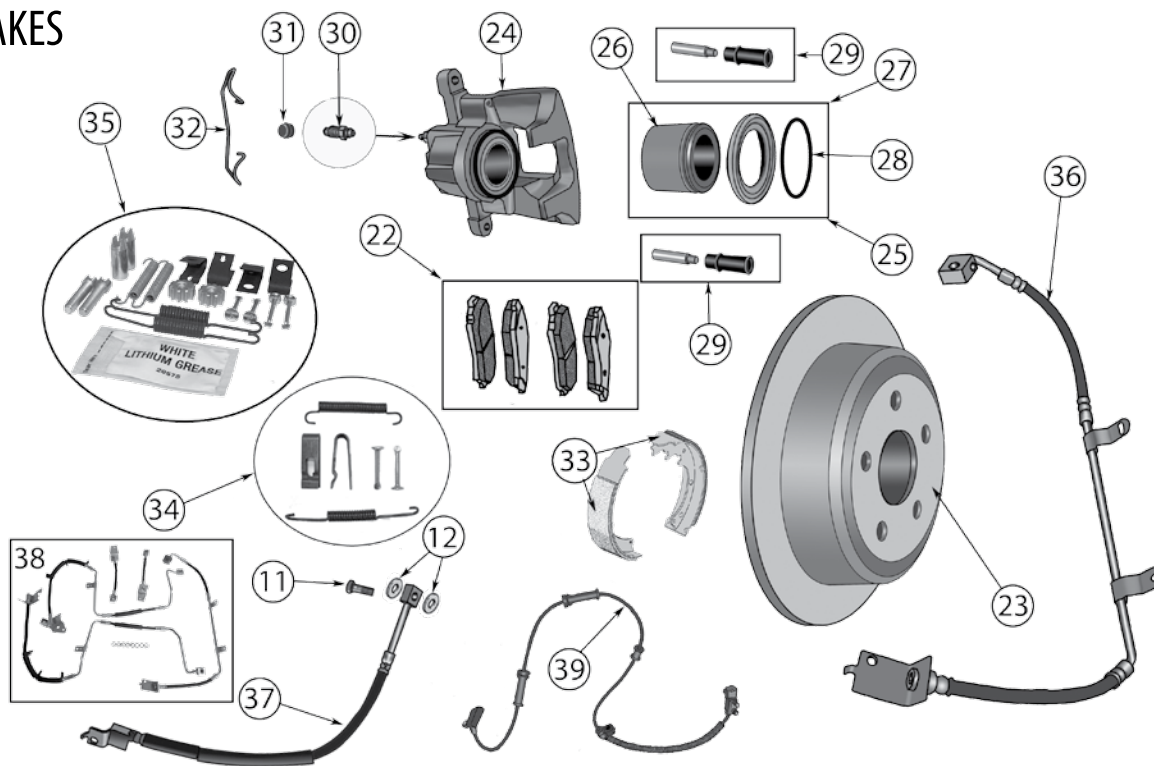

BRAKE

WJ, WG Grand Cherokee 1999 - 2004

REAR BRAKES

Item #	Description	Years	Position	Notes	Replaces Part #

Rear Brakes

22	Brake Pad Set	99/04	L & R		5011970AB
23	Brake Rotor	99/04	L or R		52098666
	Drilled & Slotted Rotor Set	99/04	L & R	Zinc Coated	52098666C
		99/04	L & R		RT31031
24	Brake Caliper	99/04	Left	w/o Pads	5011975AB
		99/04	Right	w/o Pads	5011974AA
25	Caliper Rebuild Kit	99/04	L or R	Includes 1 Piston, 1 Seal, & 1 Boot	5011983K
26	Caliper Piston	99/04	L or R		5011983AA
27	Caliper Boot	99/04	L or R		5011985AA
28	Caliper Seal	99/04	L or R		5011984AA
29	Caliper Pin Kit	99/04	L or R	Includes 2 Pins & 2 Boots	5011981AA
30	Bleeder Screw	99/04	L or R	3/8"-24 X 1-1/8" Long	J8129722
31	Bleeder Screw Cap	99/04	L or R		5093278AB
32	Brake Pad Hold Down Spring	99/04	L or R		5011978AA
33	Parking Brake Shoe Set	99/04	L & R	Includes Hardware	5011988AA
34	Parking Brake Spring Kit	99/04	L or R	Includes Springs & Pins	5014038AA
35	Parking Brake Hardware Kit	99/04	L & R	Includes Springs, Pins, & Adjusters	5011988HK
36	Brake Hose	99/04		Body to Rear Axle	52128096AB
37	Brake Hose	99/04	Left		52128095
		99/04	Right		52128094
38	Brake Hose Kit	99/03	F & R, L & R	Until 4/23/2003; Includes Front & Rear Hoses & Washers	BHK8
39	Wheel Speed Sensor	99/04	Left		56041509AA
		99/04	Right		56041308AA