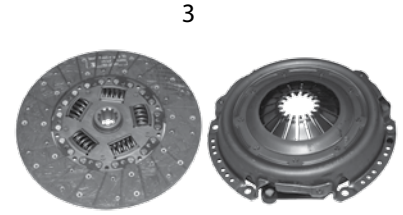

Item #	Description	Year	Engine	Spline Count	Disc Size	Spline Diameter	Notes	Replaces Part #
1	Clutch Disc	97/02	2.5L	14	9.125"	.968"		52107571
		03/04	2.4L	19	9"	1"		52104026
		05/06	2.4L	10	9"			52104581AE
		97/99	4.0L	10	10.5"	1.125"		53008259
		00/06	4.0L	10	10.375"	1.125"		52104363AA
2	Pressure Plate	97/02	2.5L					53003006
		97/06	4.0L					4638411C
		00/06	4.0L					52104045
3	Clutch Kit	97/02	2.5L	14	9.125"	.968"		52107570
		03/04	2.4L	19	9"	1"		52104289AE
		05/06	2.4L	10	9"	1.125"		52104289AG
		97/99	4.0L	10	10.5"	1.125"		68044869AA
		00/06	4.0L	10	10.375"	1.125"		5015606AA
4	Clutch Release Bearing	97/06	All					53008342
5	Clutch Master Cylinder	97/06	All			LHD		52107652MC
6	Clutch Slave Cylinder	97/06	All					52107640S
7	Clutch Hydraulic Assembly	97/02	2.5L, 4.0L				LHD	52107652AB
		97/99	2.5L, 4.0L				RHD	52107653AB
		00/02	2.5L, 4.0L				RHD	52107653AC
		03/04	2.4L, 4.0L				LHD	52107652AH
		05/06	2.4L, 4.0L				LHD	52107652AM
8	Pilot Bearing	97/00	2.5L				w/o Sleeve	J3250005
		01/02	2.5L				w/ Sleeve	53009180AB
		03/04	2.4L				w/ Sleeve	52104337AA
		05/06	2.4L				w/o Sleeve	53009181
		97/06	4.0L				w/ Sleeve	53009180AB
		97/06	4.0L				w/o Sleeve	53009181

Continued to Next Page . . .