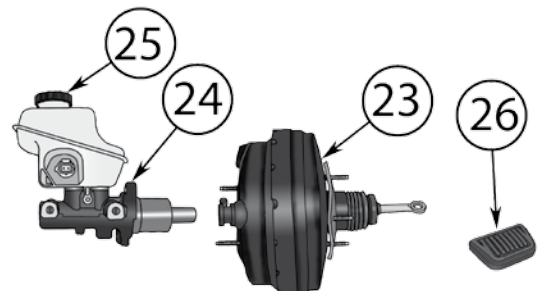

FRONT BRAKES

REAR BRAKES

HYDRAULICS