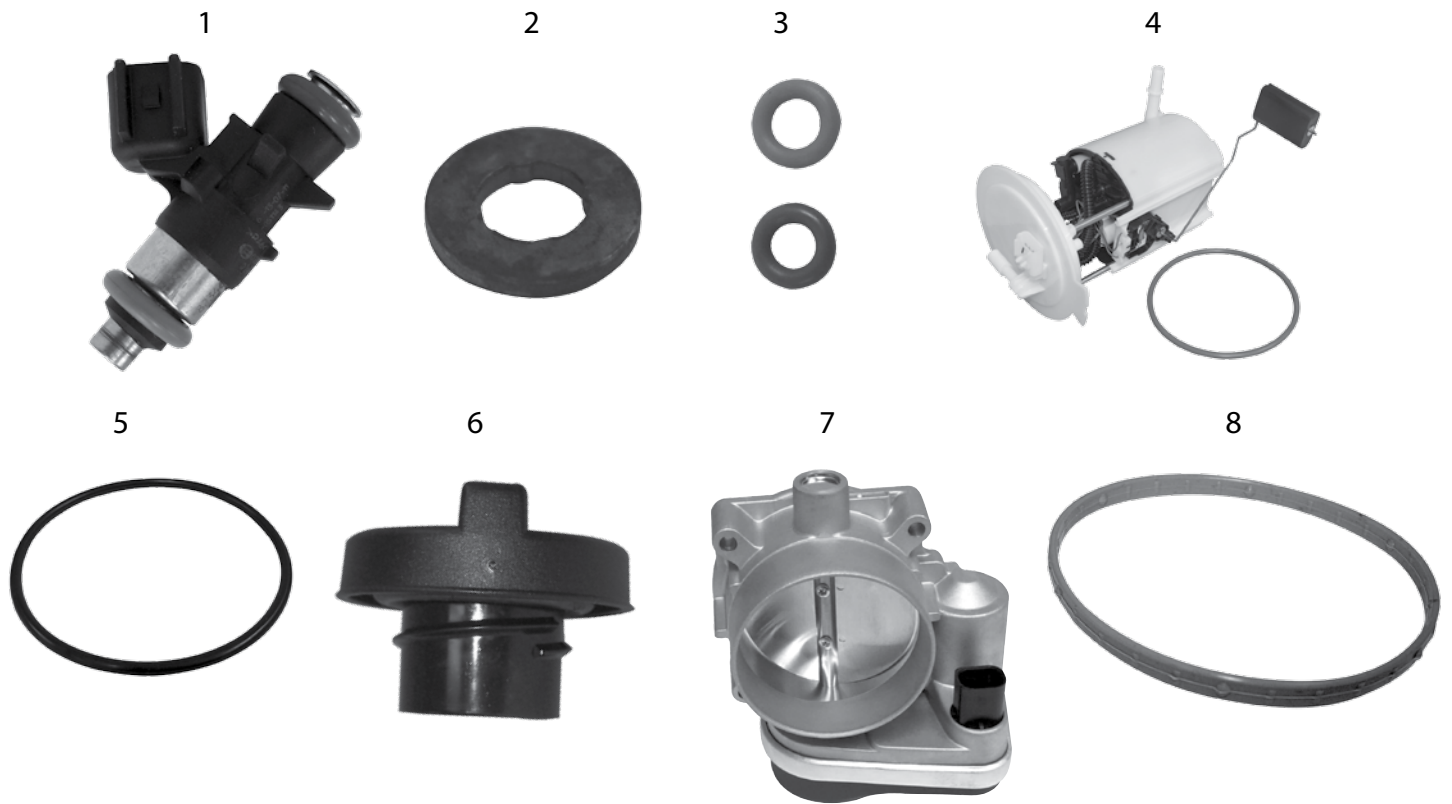

Item #	Description	Years	Engine	Comments	Replaces Part #
Fuel Delivery					
1	Fuel Injector	11/17	3.6L		5184085AC
		11/17	5.7L		5037479AA
2	Fuel Injector Seal	11/17	3.0L Diesel	Lower; Silicone; 6 Required	68150040AA
		14/17	3.0L Diesel	Lower; Copper; 6 Required	5072722AA
3	Fuel Injector O-Ring Kit	14/17	3.0L Gas	6 Required	68080831AA
		11/17	3.6L	6 Required	68080831AA
		10/17	5.7L	8 Required	4504348
		12/17	6.4L	8 Required	4504348
4	Fuel Module	11/15	3.6L, 5.7L	w/ Flex Fuel	5145585AC
5	Fuel Module Gasket	11/17	All		55366298AA
Fuel Tank & Related					
6	Fuel Filler Cap	11/13	3.6L, 5.7L	Non-Locking	52102464AA
		11/13	3.6L, 5.7L	Locking w/ Uncoded Cylinder	68030940AA
		11/13	3.6L, 5.7L	Locking w/ Coded Cylinder	5015636AA
Throttle Body & Related					
7	Throttle Body	11/13	5.7L		4591847AC
8	Throttle Body Gasket	14/17	3.0L Gas		53032763AA
		11/17	3.6L		53032763AA