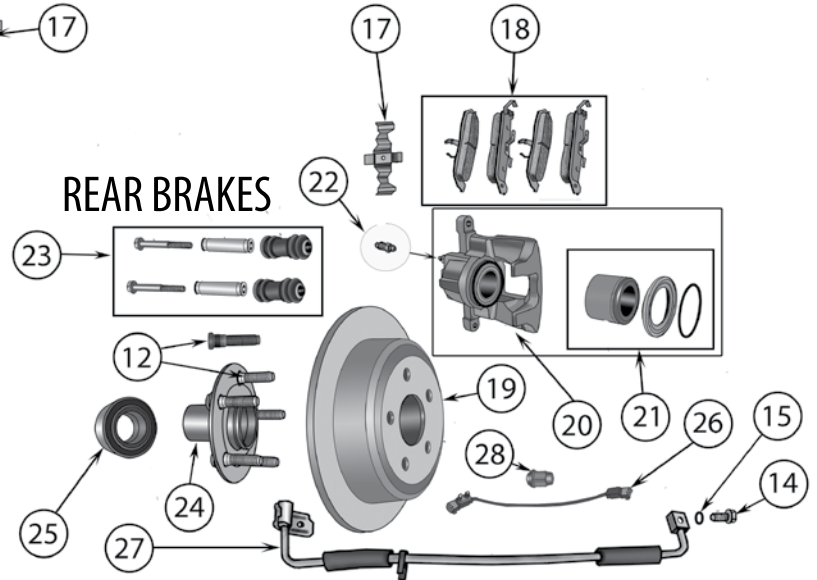

* This Part # not currently carried by Crown Automotive

BRAKE

WK Grand Cherokee 2011 - 2017

FRONT BRAKES

PARKING BRAKES

HYDRAULICS

REAR BRAKES

Item #	Description	Years	Position	Notes	Replaces Part #
--------	-------------	-------	----------	-------	-----------------