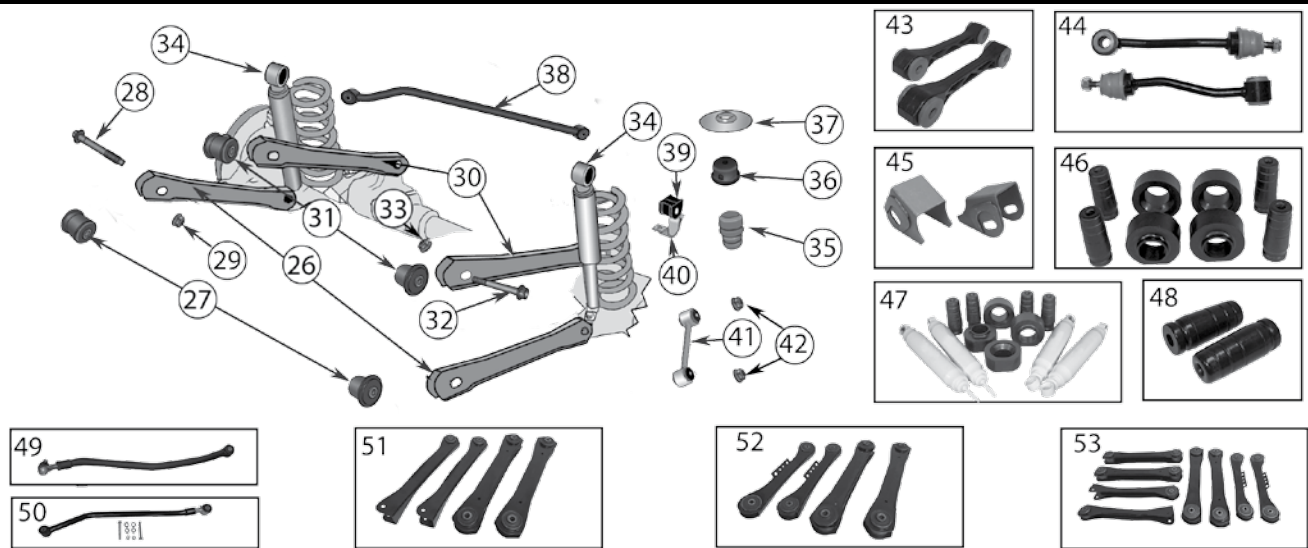

REAR

Item #	Description	Years	Position	Comments	Replaces Part #
Rear Suspension					
26	Control Arm	97/06	Lower	Includes Bushings	52001162
27	Control Arm Bushing	97/06	Lower	Axle or Frame Side	52088433
28	Control Arm Bolt	97/06	Lower	Axle or Frame Side; M14 X 2 X 105mm	6506033AA *
29	Control Arm Nut	97/06	Lower	Axle or Frame Side; M14 X 2; Flanged Locking Nut	6502698
30	Control Arm	97/06	Upper	Includes Bushings	52087854
31	Control Arm Bushing	97/06	Upper	Axle or Frame Side	52087709
32	Control Arm Bolt	97/06	Upper	Axle or Frame Side; M10 X 1.5 X 78mm	6503085 *
33	Control Arm Nut	97/06	Upper	Axle Side; M10 X 1.5; Flanged Locking Nut	6502696
		97/06	Upper	Frame Side; M10 X 1.5 Threads	6503648 *
34	Shock Absorber	97/06	Left or Right	w/ Standard Suspension	52087835AB
		97/06	Left or Right	w/ Off-Road Suspension	52088651AG
		97/06	Left or Right	w/ 3" Lift	RT21030
35	Bump Stop	97/06	Left or Right		52087636AC
36	Bump Stop Cup	97/06	Left or Right		52087635
37	Coil Spring Isolator	97/06	Upper		52087832
38	Track Bar	97/06		LHD	52087878
		97/06		RHD	52088175
39	Sway Bar Bushing	97/06	Left or Right		52088125
40	Sway Bar Bushing Bracket	97/06	Left or Right		52087865AB
41	Sway Bar Link	97/06	Left or Right		52087863
		97/06	Left or Right	w/ Poly Bushing & Boot	RT21032
42	Sway Bar Nut	97/06	Left or Right	Sway Bar Side; M10 X 1.5; Flanged Locking Nut	6502696
Kits & Upgrades					
43	Performance Sway Bar Link Set	97/06	Rear	w/ Poly Bushings; Not Designed for Lifted Applications	RT21034
44	Performance Sway Bar Link Set	97/06	Front	w/ Poly Bushings & Boots; Not Designed for Lifted Applications	RT21033
45	Control Arm Bracket Set	97/06	Front	Lower; Axle Side; Includes 2 Cam Bolt Ready Brackets	RT21015
46	Spacer Lift Kit	97/06	Front & Rear	1-3/4" Lift	RT21028
47	Master Spacer Lift Kit	97/06	Front & Rear	1-3/4" Lift w/ HD Shocks	RT21029
48	Heavy Duty Bump Stop Kit	97/06	Front or Rear	Includes (2) 5" Long Bump Stops	RT21027
49	Heavy Duty Adjustable Track Bar	97/06	Front	LHD; w/ 2.75" - 5" Lift	RT21017
50	Heavy Duty Adjustable Track Bar	97/06	Rear	2"-5" Lift; 1.25" DOM Tubing; w/ Polyurethane Bushings	RT21052
51	Control Arm Kit	97/06	Front	Includes Left & Right, Upper & Lower Control Arms	CAK12
52	Control Arm Kit	97/06	Rear	Includes Left & Right, Upper & Lower Control Arms	CAK11
53	Control Arm Kit	97/06	Front & Rear	Includes Left & Right, Upper & Lower Control Arms	CAK13

* This Part # not currently carried by Crown Automotive