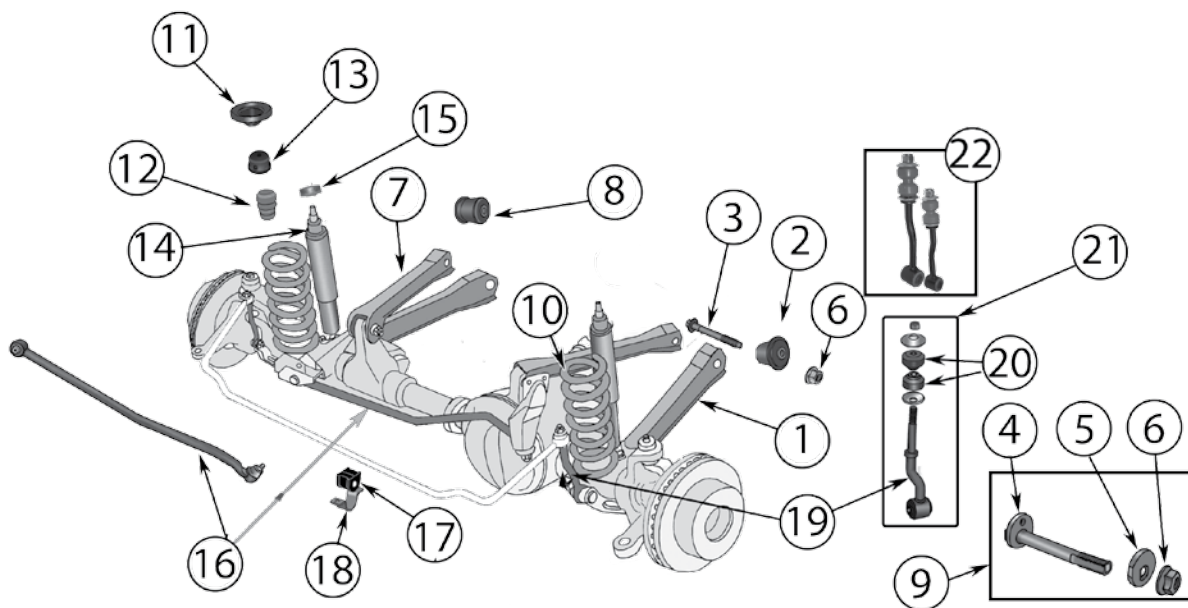

SUSPENSION

ZJ / ZG Grand Cherokee 1993-1998

FRONT

Item #	Description	Position	Years	Model	Comments	Replaces Part #
Front Suspension						
1	Lower Control Arm	Left or Right	93/98	ZJ	Includes Bushings	52087786
2	Control Arm Bushing	Lower	93/98	All	Body Side	52037830
		Lower	93/98	All	Axle Side	52001161
3	Control Arm Bolt	Lower	93/98	All		6502963 *
4	Control Arm Cam Bolt	Lower	93/98	All	M14 X 2 X 110mm	6504238
5	Control Arm Cam Washer	Lower	96/98	All		6504236AB
6	Control Arm Nut	Lower	93/98	All	M14 X 2; Flanged Locking Nut	6502698
7	Upper Control Arm	Left or Right	93/98	All	Includes Bushing	52087711
8	Control Arm Bushing	Upper	97/98	All	Axle or Body Side	52087852
		Upper	93/96	ZJ	Axle or Body Side	52087709
9	Cam Bolt Kit	Left or Right	93/98	All	Lower; Includes Cam Bolt, Cam Washer, & Nut	6504238K
10	Coil Spring	Left or Right	93/98	ZJ	Tagged: GK, ZGK, ZVK	52088104
11	Coil Spring Isolator	Front Upper	93/98	ZJ		52087767
12	Bump Stop	Left or Right	93/98	All		52087636AC
13	Bump Stop Cup	Left or Right	93/98	All		52087635
14	Shock Absorber	Left or Right	93/98	ZJ	w/ Standard Duty Suspension	4638190
		Left or Right	93/98	ZJ	w/ Heavy Duty Suspension	4897414AG
15	Shock Absorber Bushing	Left or Right	93/98	All	Upper; 2 Required per Shock Absorber	52087768
16	Track Bar		93/98	ZJ	LHD	52088432
			94/98	All	RHD	53054317
17	Sway Bar Bushing	Left or Right	93/98	All	1.02" ID; Side Cut	52005653
		Left or Right	97/98	ZG	1.08" ID	52088524
18	Sway Bar Bushing Bracket	Left or Right	93/98	All		52087865AB
19	Sway Bar Link	Left or Right	93/95	ZJ	8.25" Long	52037849
		Left or Right	96/98	All		52088437
20	Sway Bar Link Bushing	Left or Right	93/98	All	Upper	52001132
21	Sway Bar Link Kit	Left or Right	93/95	ZJ	8.25" Long; Includes 1 Link, Grommets, Retainers, & Nut	52037849K
22	HD Sway Bar Link Set	Left or Right	93/95	ZJ	w/ Polyurethane Bushing & Boot; Not Designed for Lifted Applications	RT21019
		Left or Right	96/98	All	w/ Polyurethane Bushing & Boot; Not Designed for Lifted Applications	RT21041
		Left & Right	93/95	ZJ	w/ Polyurethane Bushing & Boots; Not Designed for Lifted Applications	RT21020
		Left & Right	96/98	All	w/ Polyurethane Bushing & Boots; Not Designed for Lifted Applications	RT21044

* This Part # not currently carried by Crown Automotive