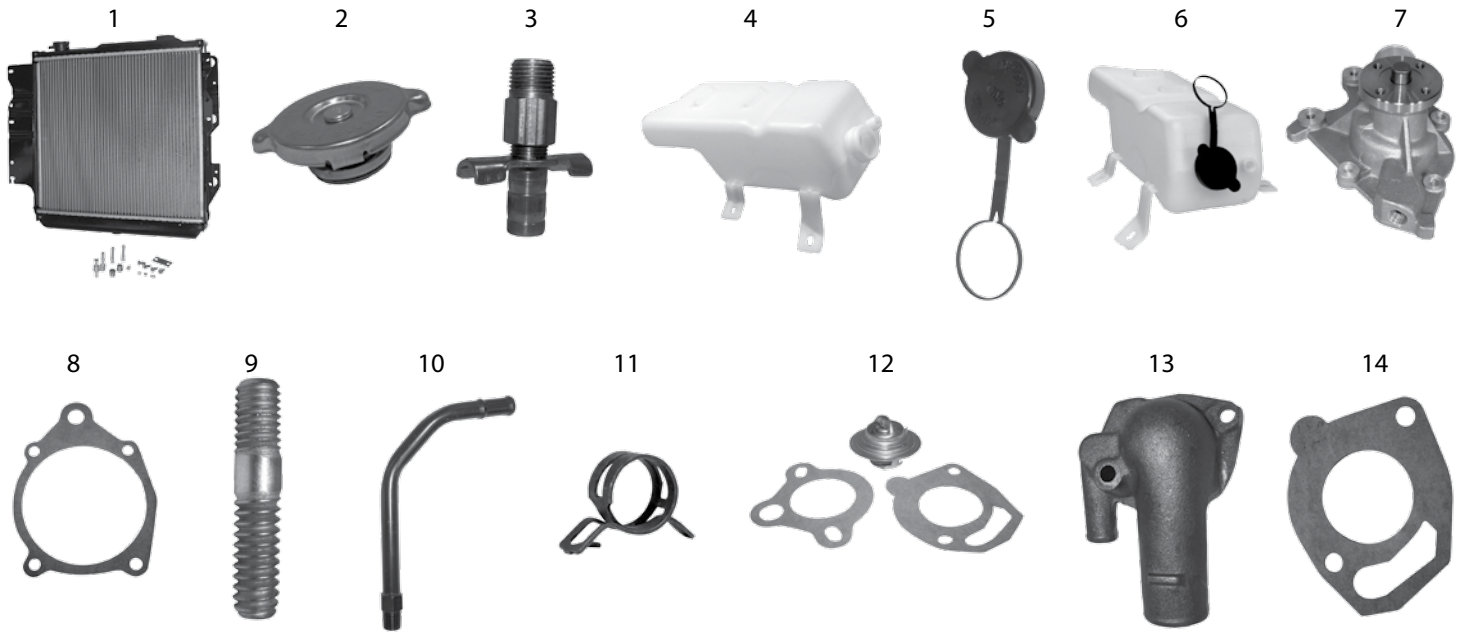

Item #	Description	Years	Engine	Comments	Dimensions	Type	Replaces Part #
Radiators, Coolant Bottles & Related							
1	Radiator	87/95	All	LHD	18-1/2" x 22"	2 Rows	52080183
2	Radiator Cap	87/93 94/95	All 2.5L, 4.0L	13 psi 16 psi			J3239375 52079880AA
3	Radiator Draincock	87/95	All	Brass			J3166547
4	Coolant Bottle	87/95	All				J5362920
5	Coolant Bottle Cap	87/95	All				J3223202
6	Coolant Bottle Kit	87/95	All	Includes Bottle & Cap			5362920K
Water Pumps & Related							
7	Water Pump	87/90 87/90 91/95	2.5L, 4.2L 4.2L 2.5L, 4.0L	w/o Serpentine Belt; Includes Gasket w/ Serpentine Belt; Includes Gasket Includes Gasket			83502957 J8134321 4626054
8	Water Pump Gasket	87/95	All				J3173204
9	Water Pump Stud	87/95	All				J4006714
10	Water Pump Coolant Return Tube	91/95	2.5L, 4.0L				53007978
11	Hose Clamp	87/95	All	Coolant Hose to Filler Tube			32003300AB
Thermostats & Related							
12	Thermostat	87/95	All	195°; Includes Gaskets			83501426
13	Thermostat Housing	1987 87/90 91/95	2.5L 4.2L 2.5L, 4.0L				33004856 33004856 53006192
14	Thermostat Housing Gasket	87/95	All				J3189874