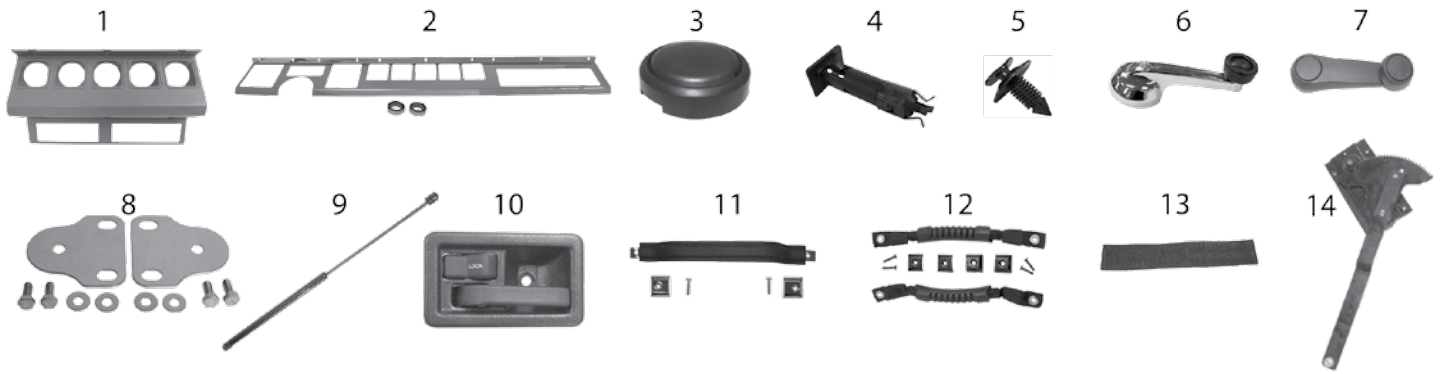

Item #	Description	Location	Years	Color	Comments	Replaces Part #
Interior Parts & Accessories						
1	Instrument Panel Housing		87/95	Black		5AD88LTB
			87/95	Spice		5AD88SP
2	Dash Overlay		87/95	Polished Stainless		RT34042
3	Horn Button		87/95	Black		3238073
4	Door Pin Insert	L or R	87/95	Charcoal (Light Gray)	3 Required Per Door	5FB63JS1
		L or R	87/95	Cinder (Dark Gray)	3 Required Per Door	5FB63RXA
		L or R	87/95	Spice	3 Required Per Door	5FB63RTB
	Door Pin Insert Kit	L or R	87/95	Charcoal (Light Gray)	Set of 3	5FB63JS1K
		L or R	87/95	Cinder (Dark Gray)	Set of 3	5FB63RXAK
		L or R	87/95	Spice	Set of 3	5FB63RTBK
5	Fastener	L or R	91/95		Door Panel Mounting; Push Pin	6033862
6	Window Handle	L or R	87/91	Chrome	w/o Door Speakers	J3678907
		L or R	87/91	Chrome	w/ Door Speakers	J3726992
7	Window Handle	L or R	92/95	Black		4415820
8	Windshield Bracket Set	L & R	87/95	Polished Stainless	Includes 2 Brackets & Hardware	RT34016
		L & R	87/95	Black Stainless	Includes 2 Brackets & Hardware	RT27014
9	Liftgate Support	L or R	87/95		w/o Rear Window Defroster	55029558
		L or R	87/95		w/ Rear Window Defroster	55029560
10	Door Handle	Right	87/95	Black	Interior	55176476AB
		Left	87/95	Black	Interior	55176477AB
11	Door Grab Handle	L or R	87/95	Black (Cinder)	Includes 1 Handle & Hardware	55009801K
		L or R	87/95	Spice	Includes 1 Handle & Hardware	55009801KS
12	Door Grab Handle Set	L & R	87/95	Black	Includes 2 Nylon Handles w/ Rubber Grips & Hardware	RT27004
13	Door Stop Strap	L or R	87/95	Black		J5459207
14	Window Regulator	Right	92/95		w/ Full Steel Doors	55074990
		Left	92/95		w/ Full Steel Doors	55074991
	Window Regulator Kit	Right	87/95		w/ Full Steel Doors; Includes Regulator, Black Handle & Screw	55074990K
		Left	87/95		w/ Full Steel Doors; Includes Regulator, Black Handle & Screw	55074991K

Continued to Next Page . . .