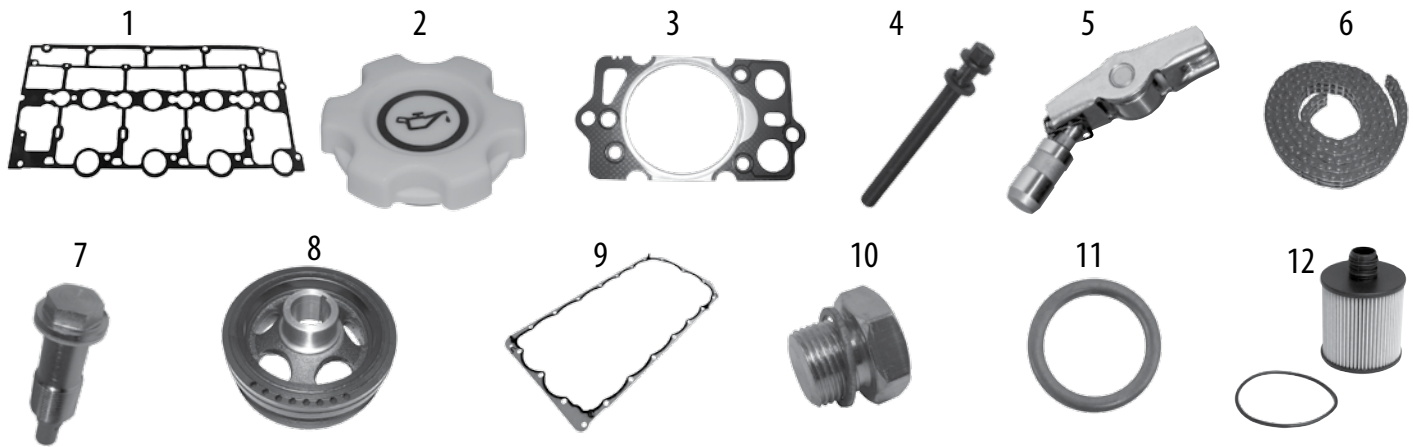

Item #	Description	Years	Engine	Models	Comments	Replaces Part #

JK Wrangler

2	Oil Filler Cap	07/17	2.8L Dsl.	JK		4863741
4	Cylinder Head Bolt	07/17	2.8L Dsl.	JK	10 Required	68142831AA
5	Rocker Arm	07/17	2.8L Dsl.	JK	Intake or Exhaust	68027600AA
10	Oil Drain Plug	07/17	2.8L Dsl.	JK		68040680AA
13	Timing Belt	07/17	2.8L Dsl.	JK		68029524AA
17	Timing Belt Kit	07/17	2.8L Dsl.	JK	Includes Belt & Tensioner	68031478AA
21	Engine Mount	07/10	2.8L Dsl.	JK	Left or Right	52060196AD

ZJ, ZG Grand Cherokee

2	Oil Filler Cap	97/98	2.5L Dsl.	ZG		4863741
10	Oil Drain Plug	97/98	2.5L Dsl.	ZG		68040680AA
18	Crankshaft Support O-Ring	95/98	2.5L Dsl.	ZG	Large	4720277AA

WJ, WG Grand Cherokee

2	Oil Filler Cap	99/01	3.1L Dsl.	WJ, WG		4863741
8	Harmonic Balancer	02/04	2.7L Dsl.	WG		5179797AA
10	Oil Drain Plug	99/01	3.1L Dsl.	WJ, WG		68040680AA
		02/04	2.7L Dsl.	WG		5073945AA
11	Oil Drain Plug Gasket	02/04	2.7L Dsl.	WG		5073946AA
18	Crankshaft Support O-Ring	99/01	3.1L Dsl.	WJ, WG	Large	4720277AA
21	Engine Mount	99/01	3.1L Dsl.	WJ, WG	Left	52059051
		99/01	3.1L Dsl.	WJ, WG	Right	52059050