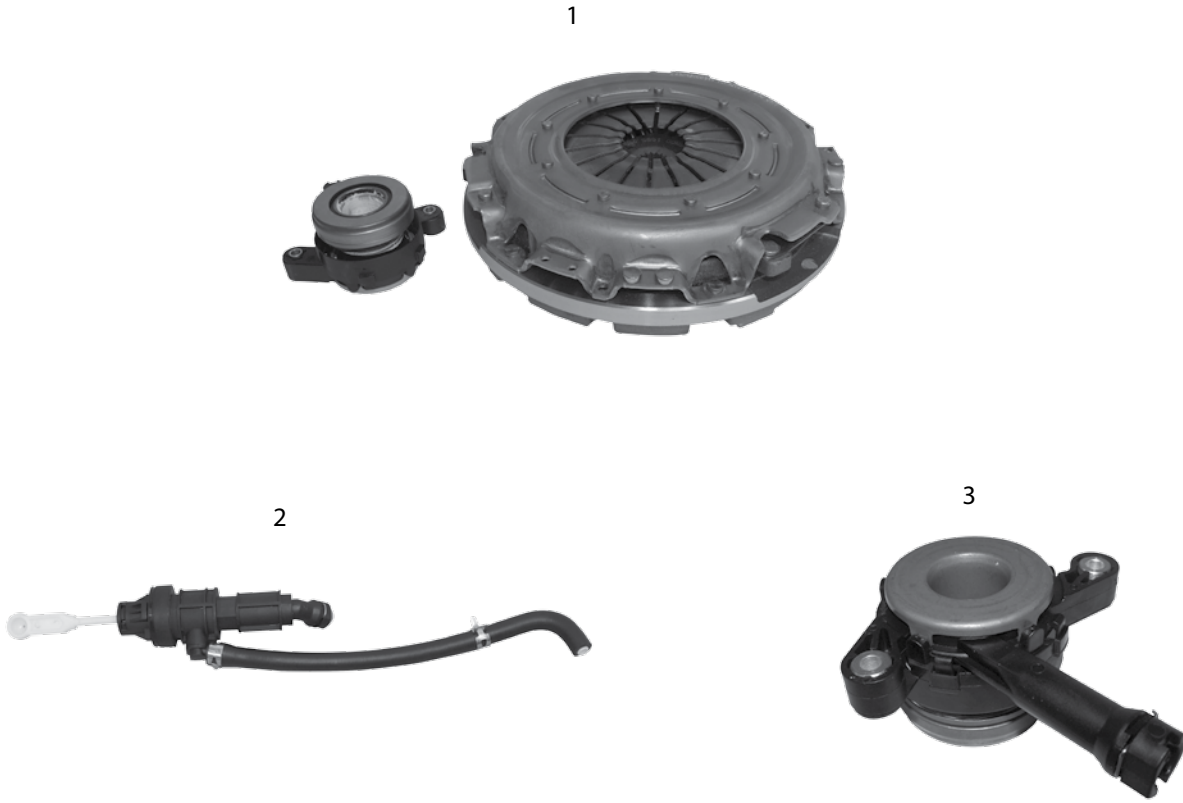

Item #	Part Description	Years	Notes	Replaces Part #
1	Modular Clutch Kit	10/17	w/ T355 Transmission	5062150AE
2	Clutch Master Cylinder	07/17	LHD	5106043AB
3	Clutch Slave Cylinder	07/17		5273431AB