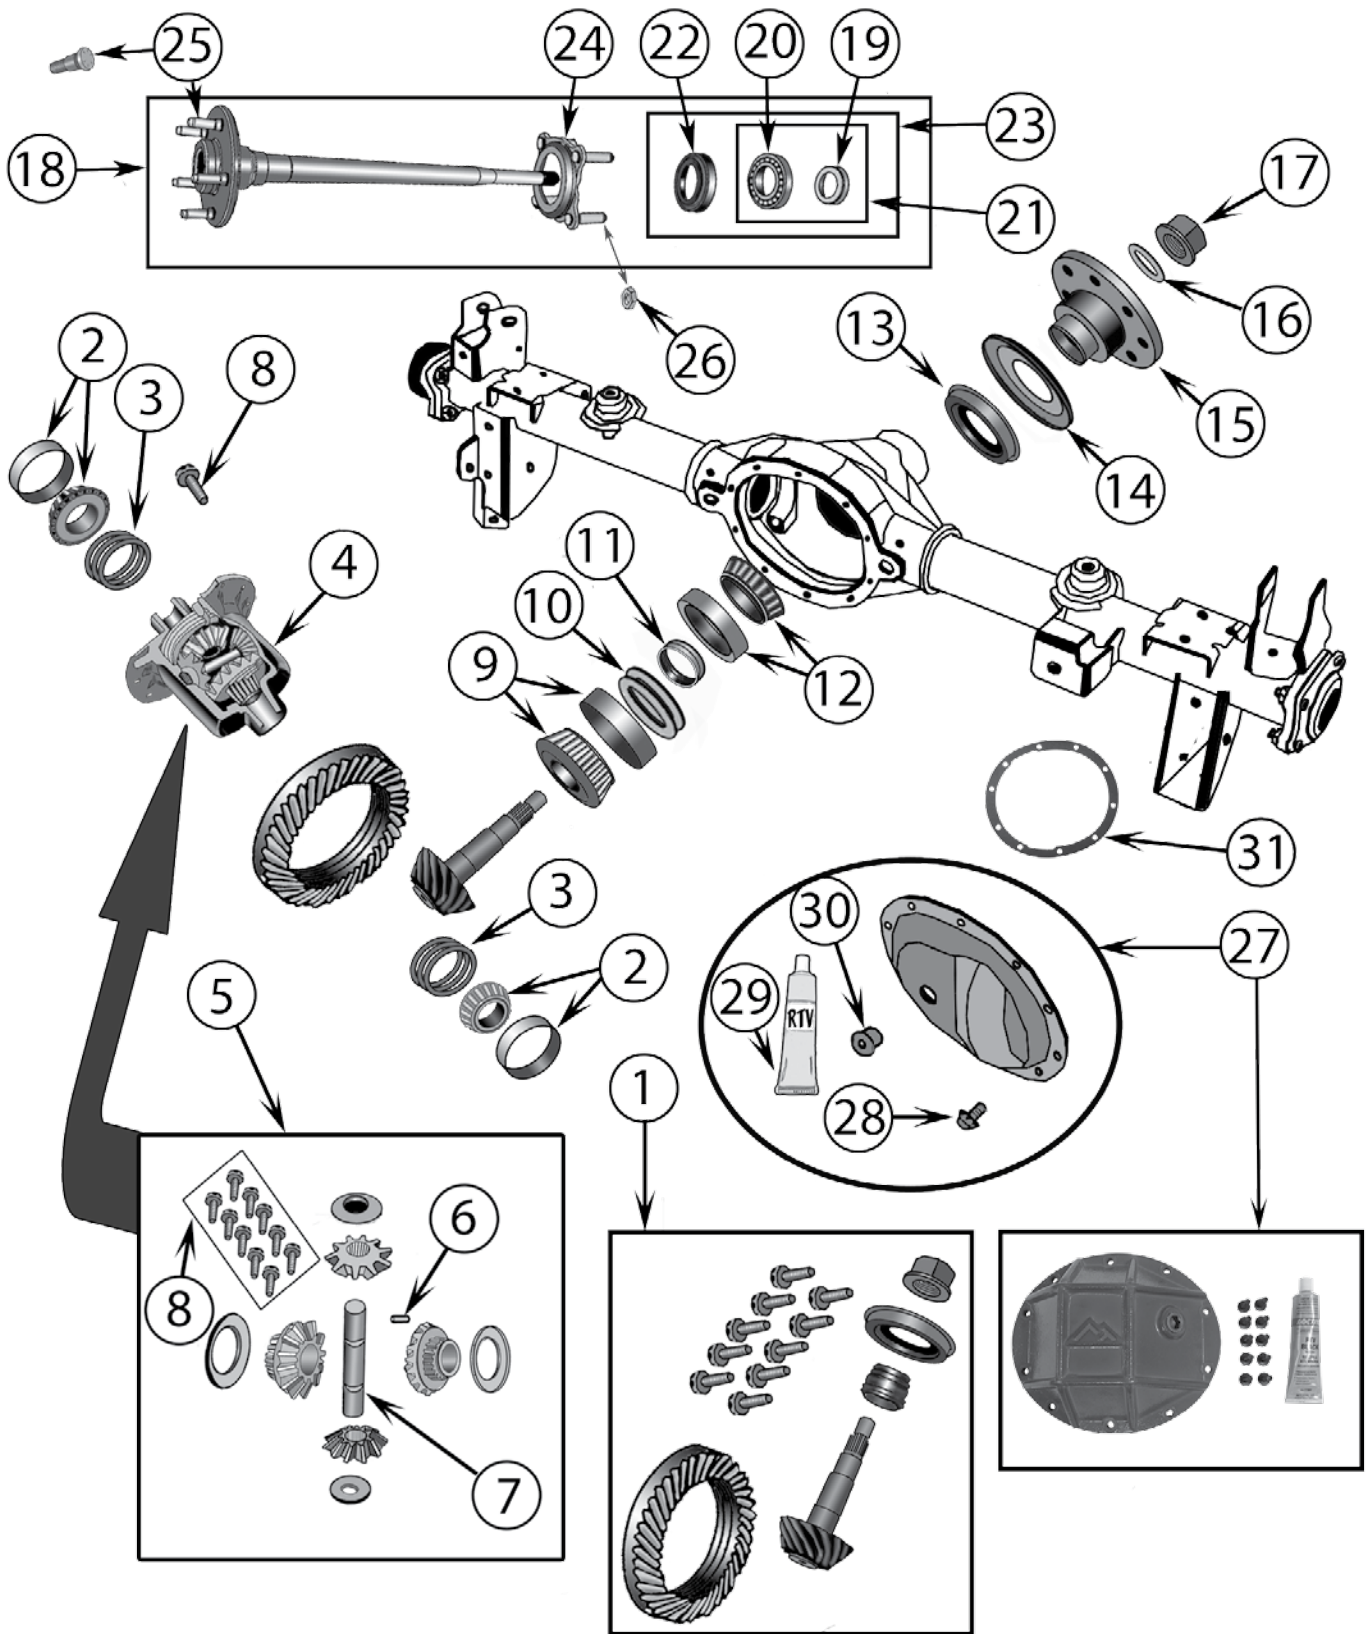

Item #	Description	Years	Model	Comments	Ratio	Replaces Part #
7	Shaft, Differential	08/12	KK		All	5003840AA
8	Pin, Differential Shaft	02/12	KJ, KK		All	J0636360
9	Shim Set, Pinion	02/07	KJ		All	5066533AA
		08/12	KK	.035" to .039"	All	4856368
		08/12	KK	.040" to .044"	All	4856369
		08/12	KK	.045" to .049"	All	4856370
		08/12	KK	.050" to .054"	All	4856371
10	Bearing Set, Pinion	02/12	KJ, KK	Inner	All	4746979
11	Slinger, Oil	08/12	KK	Inner	All	68004076AA
12	O-Ring, Drain Plug	02/12	KJ, KK		All	5066055AA *
13	Plug, Drain	02/12	KJ, KK		All	5066054AA
14	Spacer, Pinion Crush	02/12	KJ, KK		All	5066047AA
15	Bearing Set, Pinion	02/12	KJ, KK	Outer	All	J8126499
16	Slinger, Oil	02/07	KJ	Outer	All	5066052AA
		08/12	KK	Outer	All	68004073AA
17	Seal, Pinion	02/07	KJ		All	5066053AA
		08/12	KK		All	68004072AA
18	Flange, Pinion	02/07	KJ		All	5066050AA
		08/12	KK		All	68019323AA *
19	Nut, Pinion	02/12	KJ, KK		All	J3182601
20	Bolt, Drive Shaft	03/12	KJ, KK		All	5191037AD
21	Seal, Axle Shaft	02/12	KJ, KK	Left or Right	All	5066066AA
22	Bearing, Axle Shaft	02/12	KJ, KK	Intermediate	All	5066056AA
23	Shaft, Intermediate Axle	02/07	KJ		All	5066057AB
		08/12	KK		All	68019326AA *
24	Snap Ring, Axle Shaft	02/07	KJ		All	5066064AA
		08/12	KK		All	5069009AA *
25	Axle Assembly	02/07	KJ	Right, 3.7L	All	52111778AB
		02/07	KJ	Left, 3.7L	All	52111779AB
		02/07	KJ	Right, 2.4L, 2.5L Diesel, 2.8L Diesel	All	5066022AA
		02/07	KJ	Left, 2.4L, 2.5L Diesel, 2.8L Diesel	All	5066023AA
		08/12	KK	Right	All	5189278AA
		08/12	KK	Left	All	5189279AA
26	Boot Kit, CV Axle Joint	02/12	KJ, KK	Right or Left Outer	All	5066025AB
27	Axle Shaft Nut	02/12	KJ, KK	Left or Right	All	6506454AA
28	Boot Kit, CV Axle Joint	02/12	KJ, KK	Right or Left Inner	All	5066024AA
29	Differential Cover	02/07	KJ		All	5066538AA
30	Bolt Kit, Differential Cover	02/12	KJ, KK	Includes 10 Bolts	All	5069008AA
31	Plug, Differential Cover	02/11	KJ, KK		All	J4004751
		2012	KK		All	5137582AA
32	Sealant, RTV	02/12	KJ, KK		All	J8993317

* This Part # not currently carried by Crown Automotive