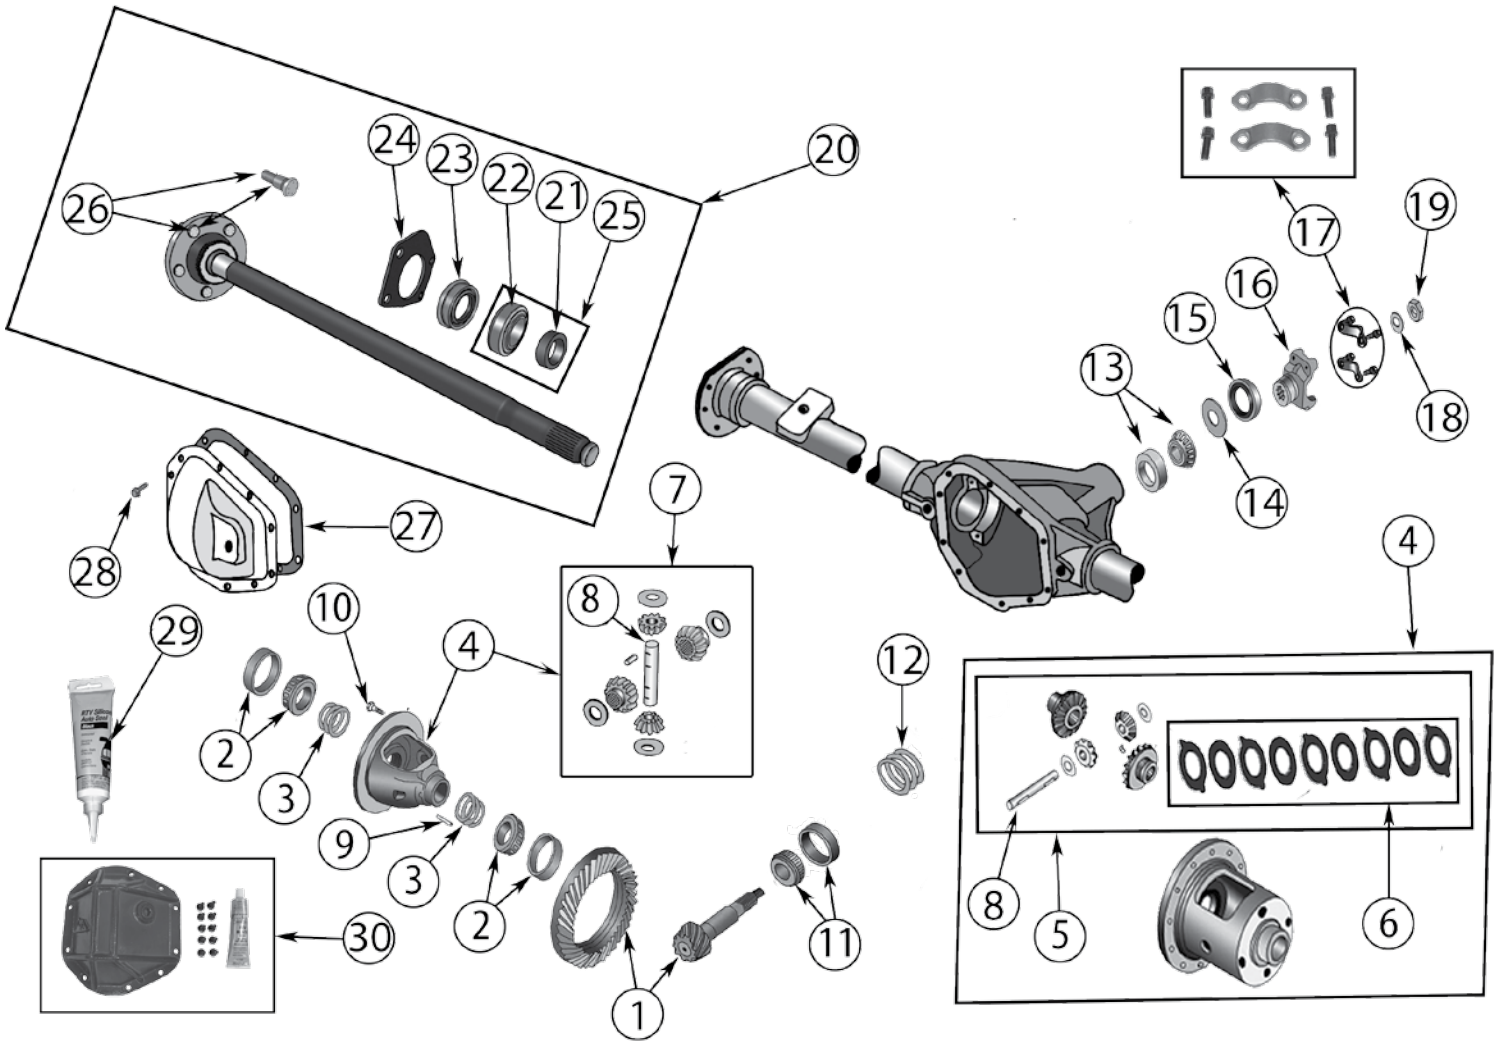

Item #	Description	Years	Comments	Ratio	Includes	Replaces Part #
1	Ring & Pinion Set	87/93		3.07 (43/14)	1, 10, 18, 19	83504197
		87/95		3.54 (46/13)	1, 10, 18, 19	4137749
		91/95		4.09 (45/11)	1, 2, 3, 10, 14, 15, 18, 19, 27	J8129225
		91/95		3.07	1, 2, 3, 10, 14, 15, 18, 19, 27	J8129224
2	Bearing Set, Differential	87/95	Includes 2 Bearings & 2 Cups	All		J8124071
3	Shim Set, Carrier	87/95		All	3, 29	J8129222
4	Case Assembly, Differential	87/95	Standard	3.73 & Lower	4	J0994341
		87/95	Trac-Lok	3.73 & Lower	2, 3, 4, 10, 27, 29	83505431
		91/95	Trac-Lok	4.09	2, 3, 4, 10, 27, 29	4741098
5	Gear Set, Differential	87/95	Trac-Lok; Shaft Held w/ Roll Pin	All		83505432
6	Disc Kit, Differential	87/95	Trac-Lok	All		J0994345
7	Gear Set, Differential	87/95	Standard	All		83503068
8	Shaft, Differential	87/95	Standard or Trac-Lok	All		83503069
9	Pin, Differential Shaft	87/95	Standard or Trac-Lok; Roll Type	All		J0636360
10	Bolt, Ring Gear	91/95	Each	All		J0649454
		87/95	Includes 10 Bolts	All		4720891
11	Bearing Kit, Pinion	87/95	Inner	All		J8124051
12	Shim Set, Pinion	87/95		All	3, 18, 19, 27	J8129221
13	Bearing Kit, Pinion	87/95	Outer	All		J8124052
14	Slinger, Pinion	87/95		All		J0636566
15	Seal, Pinion	87/95		All		83503390
16	Yoke, Pinion	87/95	3" Long	All		83503388
		94/95	3.7" Long	All		4797689
17	Strap & Bolt Kit, U-Joint	87/95	Hex Head Bolts	All		4006698K
		87/95	12-Point Head Bolts	All		4006928K
18	Washer, Yoke	87/95		All		J4004913
19	Nut, Pinion	87/95		All		J0801367
20	Axle Shaft Assembly	87/95	Right (29.75" Long)	All	21, 22, 23, 24, 26	83504960
		87/95	Left (29.25" Long)	All	21, 22, 23, 24, 26	83504961
21	Retaining Ring, Axle Shaft	87/95		All		83503077
22	Bearing, Axle Shaft	87/95		All		83503064
23	Seal, Axle Shaft	87/95		All		83503063
24	Retainer, Axle Shaft	87/95		All		83504190
25	Bearing & Retainer Kit, Axle Shaft	87/95		All	21, 22	994262K
26	Stud, Wheel	87/95		All		83503053
27	Gasket, Differential Cover	87/95	Paper	All		J8122409
28	Bolt, Differential Cover	87/95		All		J0273573
29	RTV Silicone Sealant	87/95		All		J8993317
30	HD Differential Cover	87/95	Red	All	28, 29, Cover & Plug	RT20026
		87/95	Black	All	28, 29, Cover & Plug	RT20032
31	Bearing & Seal Master Kit	87/95		All	2, 3, 11, 12, 13, 15, 19, 21, 22, 23, 24, 27, 29	D44YMASKIT
32	U-Bolt Yoke Kit	87/95		All	2 U-Bolts, 15, 16, 18, 19	D3044YOKEUBK
33	Pinion & Differential Shim Kit	87/95		All	3, 12, 18, 19, 27	J8129223