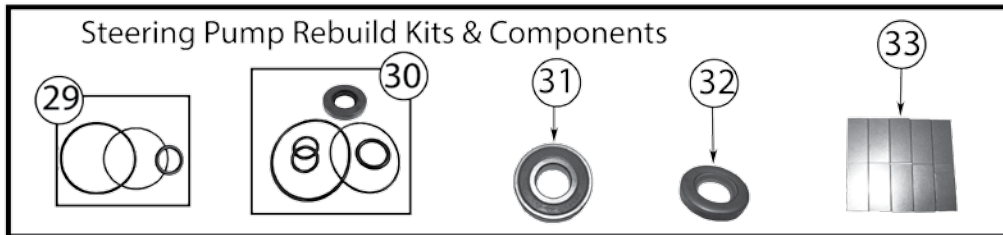

Item #	Description	Position	Years	Model	Comments	Replaces Part #
19	Steering Adjuster	Drag Link	93/98	All	5.0" Long	52005742
20	Tie Rod End	Drag Link; to Pitman Arm	93/98	All	w/ Left Hand Threads	52005739
21	Tie Rod Assembly Kit		93/98	All	w/ 4.0L Engine; LHD	52087674K
			93/98	All	w/ 5.2L, 5.9L Engines	52037996K
22	Tie Rod End	Tie Rod; to Drag Link	93/98	All	LHD w/ 4.0L Engine; w/ Right Hand Threads	52005740
		Tie Rod; to Drag Link	94/96	ZJ	RHD	53054315
23	Steering Adjuster	Tie Rod	93/98	All	w/ 4.0L Engine; 34.5" Long	52087674
24	Tie Rod End	Tie Rod; Left Side	93/98	All	w/ 4.0L Engine; w/ Left Hand Threads	52005741
			93/98	All	w/ 5.2L, 5.9L Engines; w/ Left Hand Threads	52005739
25	Steering Adjuster	Tie Rod	93/98	All	w/ 5.2L, 5.9L Engines; 5.0" Long	52005742
26	Tie Rod End	Tie Rod; to Drag Link	93/98	All	w/ 5.2L, 5.9L Engines	52037996
27	Tie Rod End Nut		93/98	All	Tie Rod or Drag Link to Knuckle or Pitman Arm	J0274428
28	Heavy Duty Steering Kit		93/98	All	LHD; w/ 4.0L Engine; w/ Stabilizer	RT21005
			93/98	All	LHD; w/ 4.0L Engine; w/o Stabilizer	RT21004
			93/98	ZG	RHD; w/ 4.0L, 2.5L Diesel Engines; w/ Stabilizer	RT21007
			93/98	ZG	RHD; w/ 4.0L, 2.5L Diesel Engines; w/o Stabilizer	RT21006
29	Power Steering Pump Seal Kit		93/96	ZJ		83501825
30	Power Steering Pump Seal Kit		93/96	ZJ		4728247
31	Power Steering Pump Bearing	Front	93/98	All		83504034
32	Power Steering Pump Seal		93/96	ZJ		83501814
33	Power Steering Pump Vane Kit		93/96	ZJ		83501827
34	Steering Gear Valve Assembly Bearing		93/98	All	Located inside Valve Assembly	J8130142
35	Steering Gear Sector Shaft Seal Kit		93/96	ZJ		J8134568
			97/98	All		4470365
36	Steering Gear Seal Kit		93/98	ZJ	LHD	J8125039
			97/98	ZG	LHD w/o Speed Proportional Steering	J8125039
37	Steering Gear Rack Seal Kit		93/96	ZJ		4728249
38	Steering Gear Valve Assembly Bearing Kit		93/98	All	Located on End of Valve Assembly	J8130152
39	Steering Gear Valve Assembly Seal Kit		93/96	ZJ		J3204833
40	Steering Gear Adjuster Plug Seal Kit		93/96	ZJ		J8130157
			97/98	All		4886349AA
41	Steering Gear End Plug Seal Kit		93/98	All		J8125037
42	Steering Gear Thrust Bearing Repair Kit		97/98	ZJ		4897000AA
43	Steering Gear Rack Kit		93/98	All	Includes Rack; Hardware & Grease	4713061
44	Steering Gear Seal Kit		93/98	ZJ		J8125038