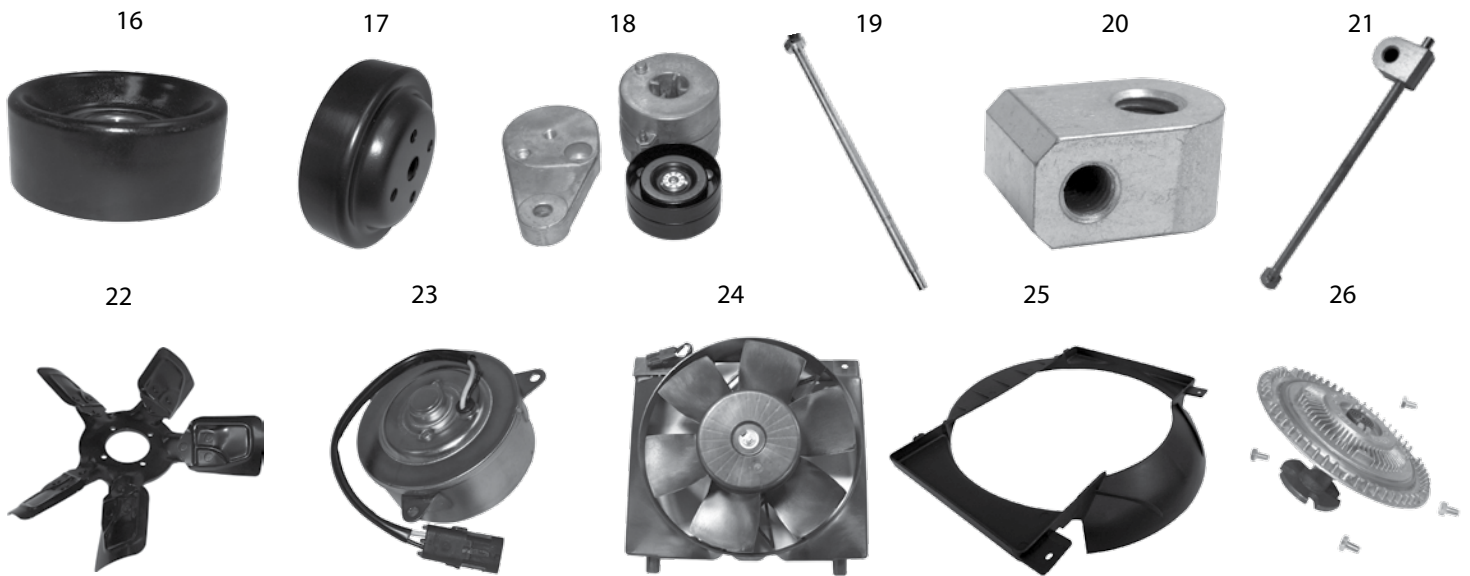

COOLING

XJ Cherokee, MJ Comanche 1984 - 2001

Item #	Description	Years	Model	Engine	Comments	Dimensions	Type	Replaces Part #

Pulleys, Tensioners & Related

16	Drive Belt Idler Pulley	94/95	XJ	2.5L	RHD	3" Diameter	Smooth	53010230
		96/00	XJ	2.5L		3" Diameter	Smooth	53010230
		87/01	XJ	2.5L, 4.0L	LHD	3.55" Diameter	Smooth	53002905
		94/01	XJ	4.0L	RHD	3" Diameter	Smooth	53010230
		87/01	XJ, MJ	4.0L	Smooth	3.95" Diameter	6 Grooves	53002903
		96/01	XJ	4.0L	RHD		6 Grooves	53010228AB
		95/97	XJ	2.5L Dsl.			Smooth	4796016
		98/01	XJ	2.5L Dsl.			Smooth	5003567AA
17	Fan Clutch Pulley	87/01	XJ, MJ	4.0L			Smooth	53010309
18	Drive Belt Tensioner	97/01	XJ	2.5L Dsl.				4897159AB
19	Drive Belt Tensioner Bolt	96/01	XJ	2.5L, 4.0L				6503198
20	Drive Belt Tensioner Collar	96/01	XJ	2.5L, 4.0L				53010149
21	Drive Belt Tensioner Bolt & Collar	96/01	XJ	2.5L, 4.0L	Includes #18 & 19			6503198K

Fans & Related

22	Cooling Fan	84/93	XJ, MJ	2.5L	Mechanical			53000699 *
23	Cooling Fan Motor	87/96	MJ, MJ	4.0L				83503582
24	Cooling Fan Module	87/96	XJ, MJ	4.0L	6 Blades			52005748
		97/01	XJ	4.0L	10 Blades			52028337AC
25	Fan Shroud	87/01	XJ, MJ	4.0L	Mechanical			52027501AC
26	Fan Clutch	84/86	XJ, MJ	2.5L	w/o Serpentine Belt			J5362722
		84/86	XJ, MJ	2.5L	w/ Serpentine Belt; Reverse Rotation			J3241858
		87/97	XJ, MJ	2.5L	Reverse Rotation			J3241858
		98/00	XJ	2.5L	w/o A/C; Reverse Rotation			J3241858
		84/86	XJ, MJ	2.8L				J3241856
		87/01	XJ, MJ	4.0L				52003205
		95/01	XJ	2.5L Dsl.	Thread-On Type			52027883AC

* This Part # not currently carried by Crown Automotive