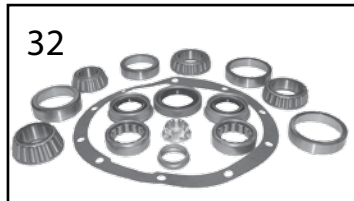

Item #	Description	Years	Comments	Ratio	Includes	Replaces Part #
2	Bearing Set, Differential	97/06	Includes 2 Bearings & 2 Cups	All		J8126500
3	Shim Set, Carrier	97/06		All		83503004
4	Case, Differential, Standard	97/00	Until 10/1/2000; Bare; Uses 3/8" Ring Gear Bolts	3.07	4	44649
		97/00	Until 10/1/2000; Bare; Uses 3/8" Ring Gear Bolts	3.55 & Higher	4	44590
5	Case Assembly, Differential	97/00	Until 10/1/2000; Standard; Uses 3/8" Ring Gear Bolts	3.07	2, 3, 5, 12	4740833
		97/00	Until 10/1/2000; Standard; Uses 3/8" Ring Gear Bolts	3.55 & Higher	2, 5, 12	4740834
		00/06	After 10/1/2000; Standard; Uses 7/16" Ring Gear Bolts	3.07	2, 5, 12	5073110AA
		00/06	After 10/1/2000; Standard; Uses 7/16" Ring Gear Bolts	3.55 & Higher	2, 5, 12	5072976AA
6	Case Assembly, Differential	97/00	Until 10/1/2000; Trac-Lok; Uses 3/8" Ring Gear Bolts	3.07	2, 3, 6, 12	83505020
		97/00	Until 10/1/2000; Trac-Lok; Uses 3/8" Ring Gear Bolts	3.55 & Higher	2, 6, 12	83505021
		00/06	After 10/1/2000; Trac-Lok; Uses 7/16" Ring Gear Bolts	3.07	2, 6, 12	5073014AA
		00/06	After 10/1/2000; Trac-Lok; Uses 7/16" Ring Gear Bolts	3.55 & Higher	2, 6, 12	5012831AB
		97/00	Until 10/1/2000; Trac-Lok; Bare; Uses 3/8" Ring Gear Bolts	3.55 & Higher	4, 10, 12	43233
7	Gear Set, Differential, Standard	97/06		All		4740670
8	Gear Set, Differential, Trac-Lok	97/06		All		5252497
9	Disc Kit, Differential	97/06	Trac-Lok	All		83500263
10	Pin, Differential Shaft	97/01		All		5252502
		02/06	w/ Standard Differential	All		5252502
11	Shaft & Pin Kit, Differential	97/01		All		5252502K
		02/06	w/ Standard Differential	All		5252502K
12	Bolt Kit, Ring Gear	97/00	Until 10/1/2000; Includes 10 @ 3/8"-24 Bolts	All		4720891
		00/06	After 10/1/2000; Includes 10 @ 7/16"-20 Bolts	All		5012810AC
13	Bearing Set, Pinion	97/06	Inner	All		5252507
14	Spacer, Pinion Crush	97/06		All		3175779
15	Shim Set, Pinion	97/06		All		83503003
16	Bearing Set, Pinion	97/06	Outer	All		5252508
17	Seal, Pinion	97/06		All		83504946
18	Yoke, Pinion	97/06		All		83503318

Continued to Next Page . . .