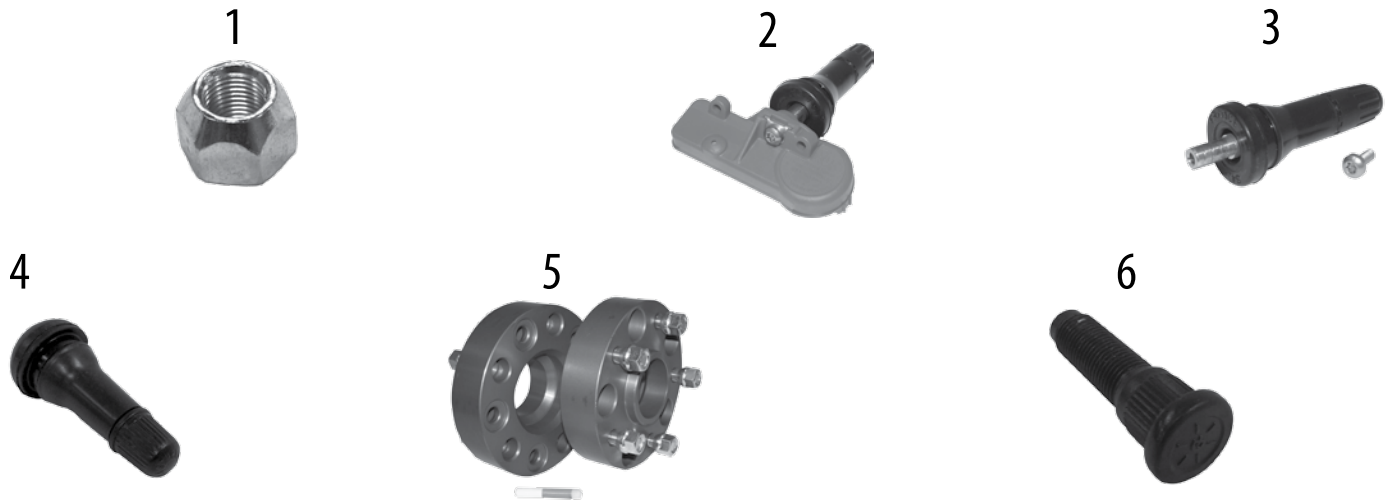

* This Part # not currently carried by Crown Automotive

6

7

8

9

Item #	Description	Years	Model	Position	Comments	Replaces Part #
KJ Liberty						
5	TPMS Valve Stem	2007	KJ	F or R	Includes Valve Stem & Torx Screw	68058766AA
6	Valve Stem	02/07	KJ	F or R	w/o TPMS Sensor	2073355
7	Wheel Spacer Set	02/07	KJ	F or R	Blue; 5 on 4.5" Pattern; 1.5" Thick; Includes 2 Spacers & 10 Nuts	RT32003
		02/07	KJ	F or R	Black; 5 on 4.5" Pattern; 1.5" Thick; Includes 2 Spacers & 10 Nuts	RT32012
8	Wheel Adapter Set	02/07	KJ	F or R	Blue; Adapts 5 on 4.5" to 5 on 5"; 1.5" Thick; Includes 2 Adapters & 10 Nuts	RT32001
		02/07	KJ	F or R	Black; Adapts 5 on 4.5" to 5 on 5"; 1.5" Thick; Includes 2 Adapters & 10 Nuts	RT32010
		02/07	KJ	F or R	Blue; Adapts 5 on 4.5" to 5 on 5.5"; 1.5" Thick; Includes 2 Adapters & 10 Nuts	RT32002
		02/07	KJ	F or R	Black; Adapts 5 on 4.5" to 5 on 5.5"; 1.5" Thick; Includes 2 Adapters & 10 Nuts	RT32011
9	Wheel Stud	02/07	KJ	Front	1/2"-20 Threads	52098680
		2002	KJ	Rear	w/ Dana 35 Rear Axle; 1/2"-20 Threads	5016496AA
		02/07	KJ	Rear	w/ Chrysler 8.25" Rear Axle; 1/2"-20 Threads	5016496AA
KK Liberty						
1	Lug Nut	08/12	KK	F or R	1/2"-20 Threads; Stainless Capped	J4006956
		08/12	KK	F or R	1/2"-20 Threads; Stainless Open-Ended	J0635516
		08/12	KK	F or R	1/2"-20 Threads; Black Capped	J4006956BLK
2	Lug Nut Kit	08/12	KK	F or R	1/2"-20 Threads; Black-Capped; 20-Piece Kit	4006956BLKK
4	TPMS Sensor	08/11	KK	F or R	Non-Export Only	56029479AB
		08/11	KK	F or R	Export Only	56029481AB
		2012	KK	F or R		56029481AB
5	TPMS Valve Stem	08/11	KK	F or R	Includes Valve Stem & Torx Screw	68058766AA
6	Valve Stem	08/12	KK	F or R	w/o TPMS Sensor	2073355
7	Wheel Spacer Set	08/12	KK	F or R	Black; 5 on 4.5" Pattern; 1.5" Thick; Includes 2 Spacers & 10 Nuts	RT32012
		08/12	KK	F or R	Blue; 5 on 4.5" Pattern; 1.5" Thick; Includes 2 Spacers & 10 Nuts	RT32003
8	Wheel Adapter Set	08/12	KK	F or R	Blue; Adapts 5 on 4.5" to 5 on 5"; 1.5" Thick; Includes 2 Adapters & 10 Nuts	RT32001
		08/12	KK	F or R	Black; Adapts 5 on 4.5" to 5 on 5"; 1.5" Thick; Includes 2 Adapters & 10 Nuts	RT32010
		08/12	KK	F or R	Blue; Adapts 5 on 4.5" to 5 on 5.5"; 1.5" Thick; Includes 2 Adapters & 10 Nuts	RT32002
		08/12	KK	F or R	Black; Adapts 5 on 4.5" to 5 on 5.5"; 1.5" Thick; Includes 2 Adapters & 10 Nuts	RT32011
9	Wheel Stud	08/12	KK	Front	1/2"-20 Threads	68003282AA
		08/12	KK	Rear	1/2"-20 Threads	5016496AA