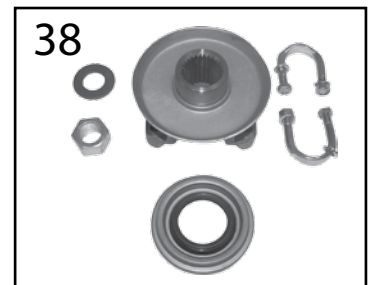

Item #	Description	Years	Comments	Ratio	Replaces Part #
19	Washer, Pinion Nut	97/06		All	J4004913
20	Nut, Pinion	97/00	Until 10/1/2000; Non-Flanged	All	J0801367
		00/06	After 10/1/2000; Flanged	All	5017755AA
21	Ball Joint Kit	97/06	Includes 1 Upper & 1 Lower w/ Hardware	All	83500202
	HD Ball Joint Kit	97/06	Includes 1 Upper & 1 Lower w/ Hardware	All	RT21003
22	Nut, Lower Ball Joint	97/06	Left or Right	All	J8123318
23	Knuckle, Steering	97/06	Right	All	52067576
		97/06	Left	All	52067577
24	Seal, Axle Shaft	97/06	Inner, Left or Right	All	J8121781
25	Axle Shaft Assembly	97/06	Left, w/o ABS	All	4874303
		97/06	Left, w/ ABS	All	4874307
		97/06	Right, w/o ABS	All	4874302
		97/06	Right, w/ ABS	All	4874306
26	Slinger, Inner Axle Shaft	97/06	Plastic	All	46849
27	U-Joint, Axle Shaft	97/06		All	J8126638
		97/06	Spicer	All	8126638SP
28	Shaft, Outer	97/06	w/o ABS	All	4636059
		97/06	w/ ABS	All	4713190
29	Slinger, Outer Axle Shaft	97/06	Left or Right	All	83500201
30	Hub Assembly	97/99	w/ 2-Piece Composite Rotor	All	53007449
		99/06	w/ 1-Piece Cast Rotor	All	53007449AC
31	Differential Cover	97/06	Includes Bolts & Fill Plug	All	4713451
	HD Differential Cover	97/06	Red; Includes Bolts, Fill Plug & RTV	All	RT20024
	HD Differential Cover	97/06	Black; Includes Bolts, Fill Plug & RTV	All	RT20030
32	Gasket, Differential Cover	97/06	Paper	All	J8120360
33	Sealant, RTV	97/06		All	J8993317
34	Bolt, Differential Cover	97/06	10 Required	All	J0273573
35	Plug, Differential Cover	97/06	1/2"-14	All	J4004751
36	Bearing & Seal Kit	97/06	Includes #s 2, 11, 13, 14, 15, 20, 24	All	D30LMASKIT
37	Pinion Bearing Kit	97/06	Includes #s 10, 11, 12, 13, 14, 15, 20	All	D30LPBK
38	U-Bolt Yoke Kit	97/06	Includes Yoke, Seal, Nut, & U-Bolts	All	D3044YOKEUBK