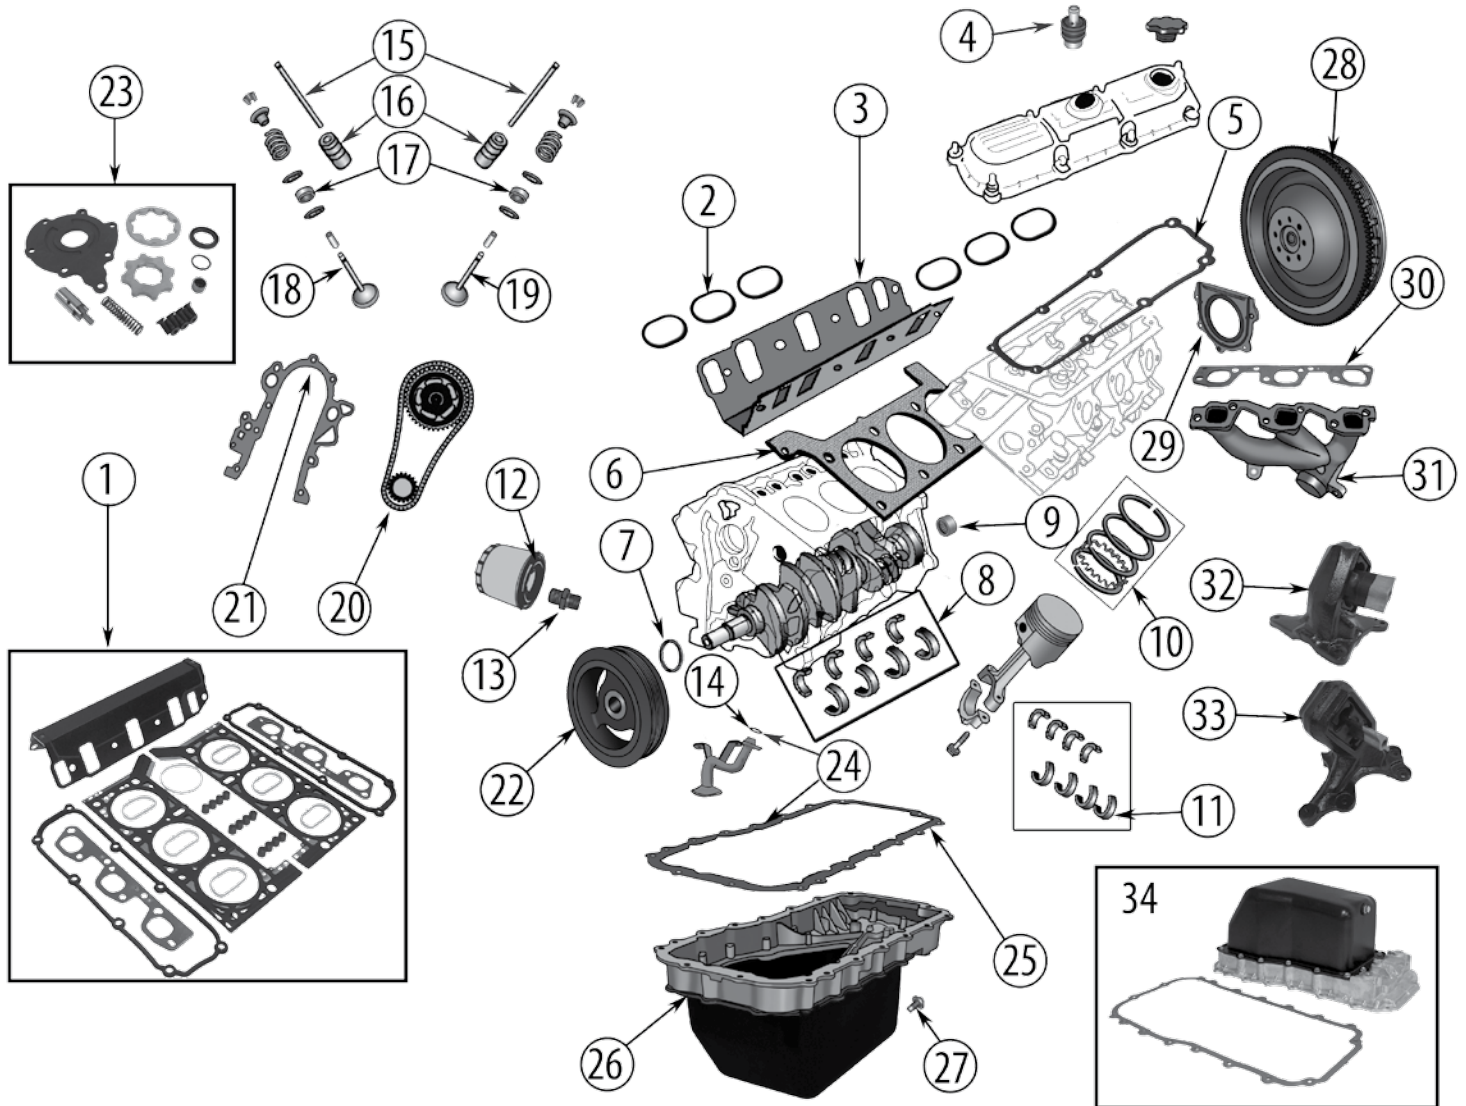

* This Part # not currently carried by Crown Automotive

Item #	Description	Years	Comments	Replaces Part #
1	Engine Gasket Set	07/11	Upper; After 7/1/2007	68003427AC
2	Intake Manifold Seal	07/11	Lower Intake Manifold to Upper Plenum; 6 Required	4781580AA
3	Intake Manifold Gasket	07/11	Intake Manifold To Cylinder Head Gasket	4781034AB
4	PCV Valve	07/11		4648973AD
5	Valve Cover Gasket	07/11	Left or Right	4648987AA
6	Cylinder Head Gasket	07/11	Left; After 7/1/2007	4666033AB
		07/11	Right; After 7/1/2007	4666034AB
7	Crankshaft Seal	07/11	Front	4792317AB