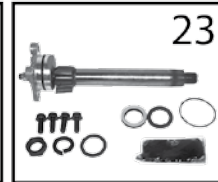

Item #	Description	Position	Years	Models	Comments	Replaces Part #
1	Steering Gear Assembly		99/04	All	LHD	52088273AC
2	Power Steering Pump		99/00	All	w/ 4.7L Engine	5080551AC
			01/04	All	w/ 4.7L Engine	52089300AB
			99/01	All	w/ 3.1L Diesel Engine	52088582AC
			99/04	All	w/ 4.0L	5080551AC