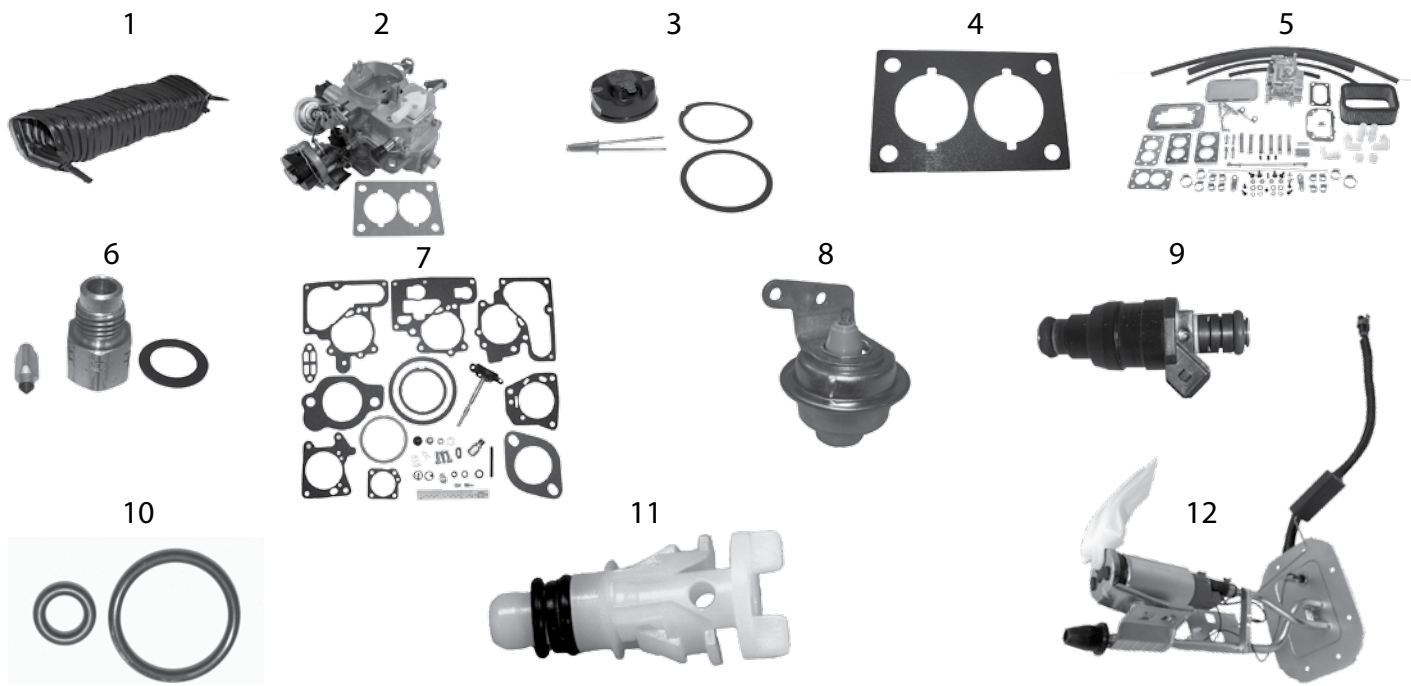

Item #	Description	Years	Engine	Comments	Replaces Part #
Carburetor & Related					
1	Air Intake Hose	87/90	4.2L		J5357889
2	Carburetor	87/90	4.2L	w/ Electric Stepper Motor; New	83320007
		87/90	4.2L	w/o Electric Stepper Motor; New	BBD42S
		87/90	4.2L	w/ Electric Stepper Motor; New (Weber)	K551
		87/90	4.2L	w/ Electric Choke w/ High Performance Engine; New (Weber)	K55138
		87/90	4.2L	w/ Manual Choke w/ High Performance Engine; New (Weber)	K55138M
3	Carburetor Choke Coil	87/90	2.5L		83500921
4	Carburetor Gasket	87/90	4.2L		J3235405
5	Carburetor Kit	87/90	4.2L	2-Barrel Carburetor; Includes Regulator	4715515
		87/90	4.2L	2-Barrel Carburetor	471551
6	Carburetor Needle & Seat	87/90	4.2L		J8127326*
7	Carburetor Repair Kit	1989	2.5L		83300085
		87/90	4.2L		J8134232
8	Choke Diaphragm	87/90	2.5L		83502112
Fuel Delivery System					
9	Fuel Injector	87/90	2.5L		83504851
		91/95	2.5L		53007232
		91/93	4.0L		33007127
		94/95	4.0L		53030343
10	Fuel Injector O-Ring Kit	87/90	2.5L	4 Required	83500067
		91/95	4.0L	6 Required	4504348
11	Fuel Line Repair Kit	87/95	All	For 5/16" Fuel Lines	83502745
		91/95	All	For 3/8" Fuel Lines	83504447
12	Fuel Module	87/90	2.5L	15 Gallon	83502990
		91/95	2.5L, 4.0L	20 Gallon	5003861AA

*This Part # not currently carried by Crown Automotive