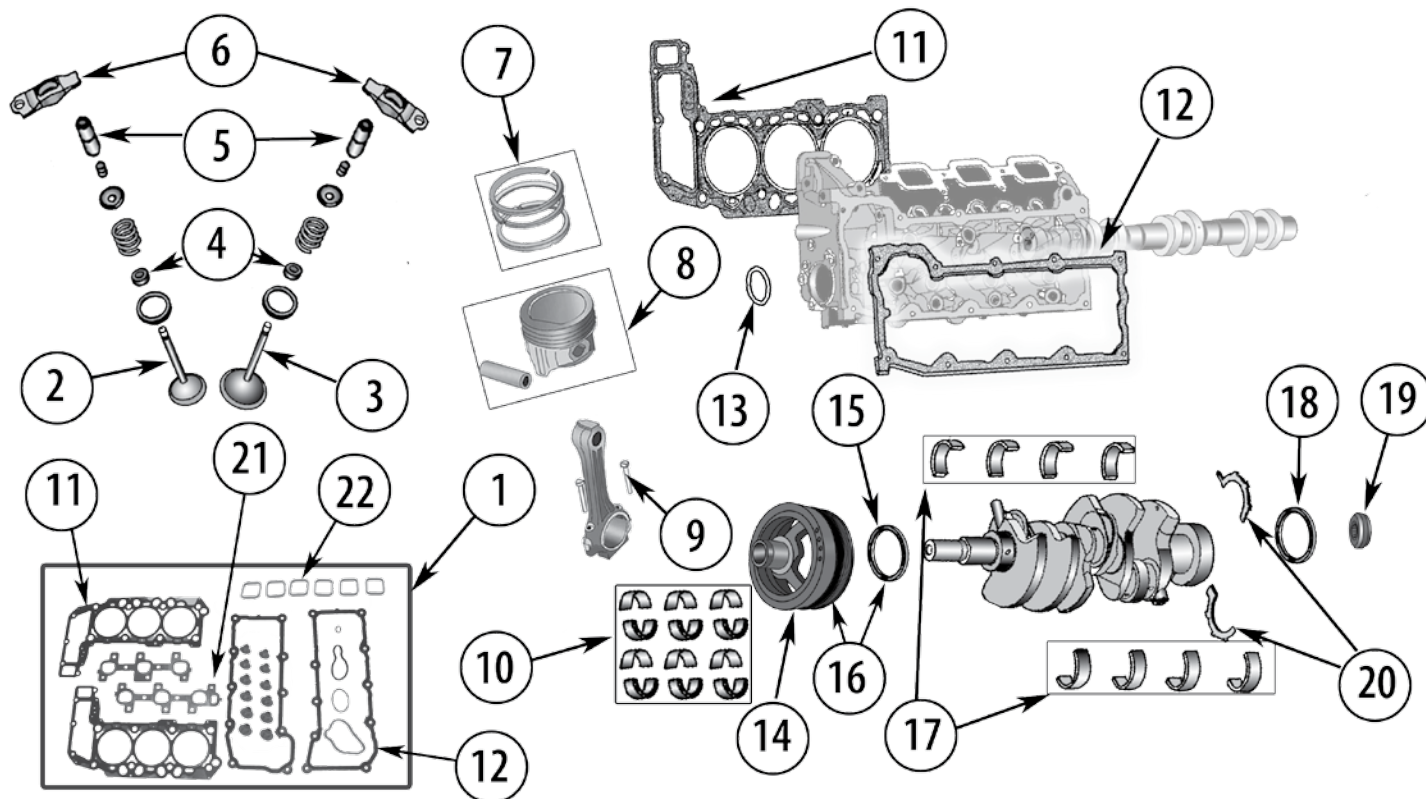

Item #	Description	Years	Models	Comments	Replaces Part #
1	Upper Gasket Set	02/05 05/06 07/12	All All All	w/ Metal Valve Covers w/ Plastic Valve Covers	5135792AA 5170703AA 68003564AA
2	Exhaust Valve	03/12	All	Standard	53021644AC
3	Intake Valve	02/12	All	Standard	53020747AB
4	Valve Seal	02/12	All	Intake or Exhaust	53020752AD
5	Lifter	05/12	All	Intake or Exhaust	53021894AA
6	Rocker Arm	02/12	All	Intake or Exhaust	53020742AC

* This Part # not currently carried by Crown Automotive