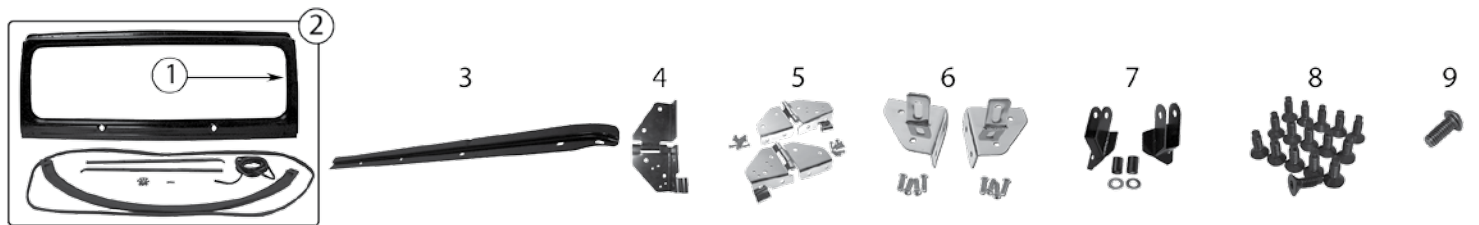

Item #	Description	Position	Years	Color	Comments	Replaces Part #
Windshield Frame & Related						
1	Windshield Frame		87/95	Black Primed		55020432
2	Windshield Frame Kit		87/95	Black Primed	Includes Frame, Seals, Channels, Torx® Screws, & Cap	55020432K
3	Windshield Channel		87/95	Black	Drill-In; Connects Soft Top to Windshield Frame	RT26064
4	Windshield Hinge	Left	87/95	Black Primed	Includes Holes for Outside Mirrors	J5462425
		Right	87/95	Black Primed	Includes Holes for Outside Mirrors	J5462424
5	Windshield Hinge Set	L & R	87/95	Polished Stainless	Includes 2 Hinges & Hardware	RT34017
		L & R	87/95	Black	Includes 2 Hinges & Hardware	546242425K
		L & R	87/95	Matte Black	Includes 2 Hinges & Hardware	RT34096
6	Windshield Light Bracket Set	L & R	87/95	Polished Stainless	Includes 2 Brackets & Hardware	RT34018
		L & R	87/95	Black	Includes 2 Brackets & Hardware	RT26021
7	Mirror Relocation Brackets	L & R	87/95	Black	Includes 2 Brackets, 2 Spacers, & 2 Washers	RT30010
8	Windshield Frame Screw Kit		87/95	Black	Includes 16 Torx® Screws	6035757K
9	Windshield Frame Screw		87/95	Stainless	5/16"-18 x 3/4"; Button Head Allen Head Screws; 16 Required; For Aftermarket Hinges	4004956SS