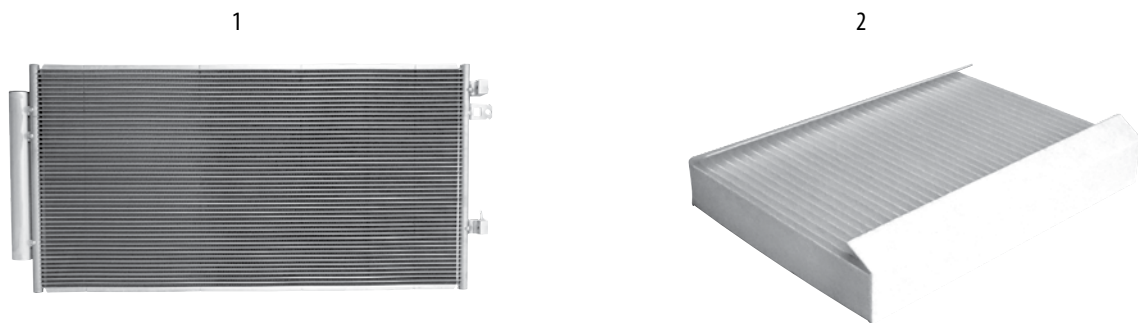

BU Renegade 2015-2017

Item #	Description	Years	Engine	Replaces Part #
1	A/C Condenser	15/17	1.4L	68248149AA
		15/17	1.6L, 2.4L	68247204AA
2	Cabin Air Filter	15/17	All	68338536AA