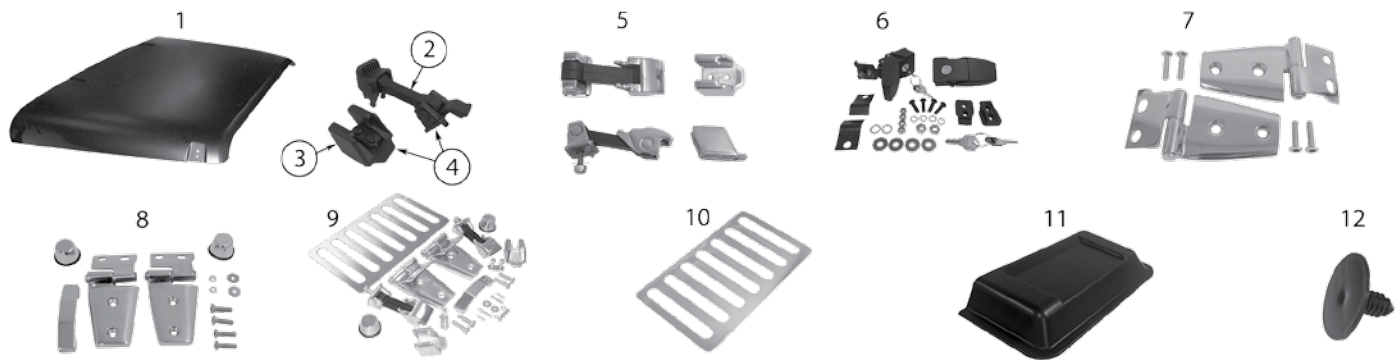

Item #	Description	Years	Position	Color	Comments	Replaces Part #
Hood & Related						
1	Hood	07/17		Black Primed	Standard Hood	68002350AB
2	Hood Catch	07/17	L or R	Black	2 Required	55395653AD
3	Hood Catch Bracket	07/17	L or R	Black	2 Required	55176428AC
4	Hood Catch Kit	07/17	L or R	Black	Includes 1 Catch & 1 Bracket	55395653K
5	Hood Catch Kit	07/17	L & R	Black	Includes 2 Catches & 2 Brackets	55395653K2
		07/17	L & R	Stainless Steel	Includes 2 Catches, 2 Brackets¹	RT34075
6	Locking Hood Catch Kit	07/17	L & R	Black	Includes 2 Catches, 2 Brackets & Keys¹	RT26057
		07/17	L or R	Black Primed	2 Required	55395396AE
7	Hood Hinge Hood Hinge Set	07/17	L or R	Black Primed	2 Required	55395396AE
		07/17	L & R	Stainless Steel	Includes 2 Hinges¹	RT34100
8	Hood Set	07/17	L & R	Stainless Steel	Includes 2 Hinges, 2 Hood Stops, & 1 Footman Loop¹	RT34076
9	Hood Set	07/17	L & R	Stainless Steel	Includes 2 Stops, 2 Hinges, 1 Footman Loop, 2 Catches, & 1 Hood Vent¹	RT34077
10	Cowl Vent Cover	07/17		Stainless Steel	Peel & Stick Installation	RT34078
11	Cowl Scoop	07/17		Black	Plastic; Peel & Stick Installation	RT26073
12	Retainer	07/17			Hood Insulation Mounting; M6.3 X 15 Push Pin	6504135

¹ Includes Hardware