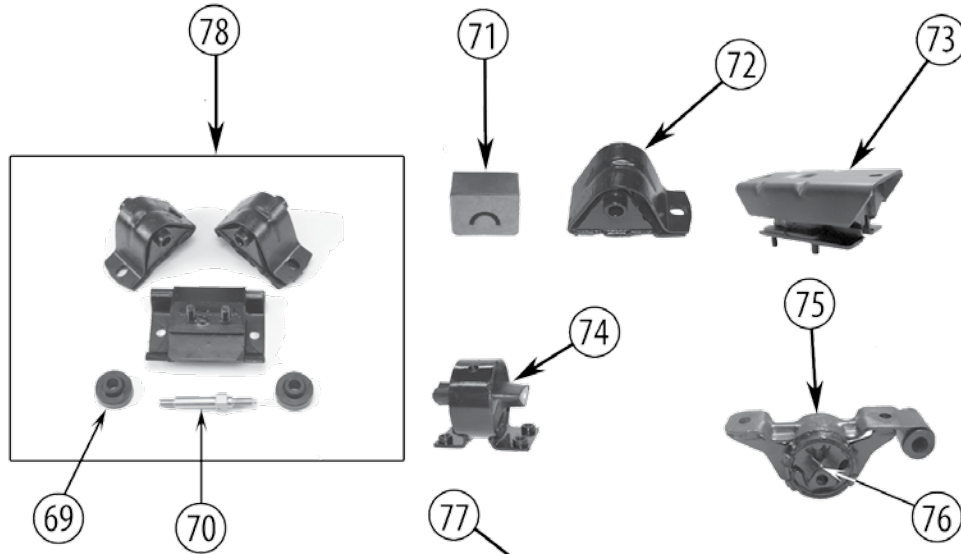

4.0 Liter (242) AMC Engine

ENGINE

Item #	Description	Years	Models	Comments	Replaces Part #
69	Transmission Mount Stabilizer	91/95	YJ	2 Required	J0945266
70	Transmission Mount Stud	91/95	YJ	At Crossmember	J5358879
71	Exhaust Insulator	87/95	XJ, MJ		53000101
72	Engine Mount	97/06	TJ	Left or Right	52019278
		87/01	YJ, XJ	LHD; Left or Right	52040267
		91/01	XJ	RHD; Left	52040267
		91/01	XJ	RHD; Right	52020018
		93/98	ZJ, ZG	Left	52018281
		93/98	ZJ, ZG	Right	52018280
		99/04	WJ, WG	Left	52058929
		99/04	WJ, WG	Right	52058928
73	Transmission Mount	97/06	TJ		52058551
		91/95	YJ		52002625
		87/99	XJ, MJ	w/o BA10/5 Transmission	52002334
		00/01	XJ		52059347AB
74	Transmission Mount	99/04	WJ, WG	w/ 4WD	52058994
		99/04	WJ	w/ 2WD	52058995
		97/98	ZJ		52058485
75	Transmission Mount	93/96	ZJ	w/ Automatic Transmission	52018857
		93/94	ZJ	w/ AX15 Transmission	52018096
76	Transmission Mount Bushing	93/94	ZJ	w/ AX15 Transmission	52017863
77	Transmission Mount	87/89	All	w/ BA10/5 Transmission	83505567
78	Engine Mount Kit	91/95	YJ	Incl. Engine Mounts, Transmission Mount, Isolators, & Studs	52019201K
79	Engine Mount Kit	87/89	XJ, MJ	w/ BA10/5 Transmission; Includes Engine Mounts & Transmission Mount	52019201KK
80	Engine Mount Kit	97/06	TJ	Includes Engine Mounts & Transmission Mount	52019278K
81	Timing Chain Kit	87/93	All	Includes Timing Chain, Sprockets, Guide, & Gaskets	33002977K
82	Timing Chain Kit	94/98	All	Includes Timing Chain, Sprockets, Guide, & Gaskets	53020444KE
83	Timing Chain Kit	99/06	All	Includes Timing Chain, Sprockets, Guide, & Gaskets	53020444KL
84	Oil Pan Kit	97/99	TJ	Includes Oil Pan & Gasket	53020833K
		91/98	YJ, ZJ, ZG	w/o Sensor Hole; Includes Oil Pan & Gasket	53020833K
		87/01	XJ, MJ	w/o Sensor Hole; Includes Oil Pan & Gasket	53020833K
85	Manifold Kit	91/99	TJ, YJ, XJ, MJ, ZJ	Includes Manifold & Gasket, Exhaust Seal, & Studs	4883385K
86	Stainless Steel Header Kit	91/99	TJ, YJ, XJ, MJ, ZJ	Includes Header, Gasket, Exhaust Seal, Studs, & Nuts	RT36001