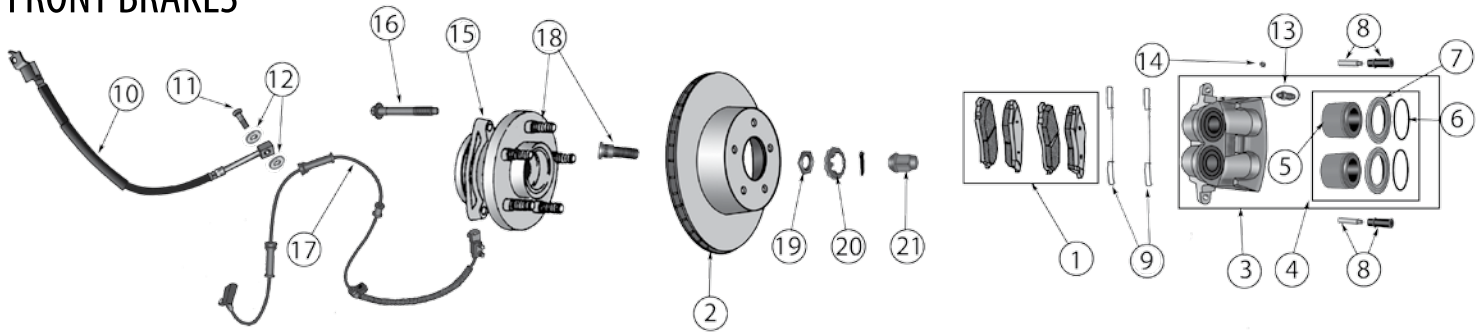

FRONT BRAKES

Item #	Description	Years	Position	Notes	Replaces Part #
Front Brakes					
1	Brake Pad Set	99/02	L & R	w/ Teves (Black) Calipers	5018592AA
		99/04	L & R	w/ Akebono (Silver) Calipers	5093183AD
2	Brake Rotor	99/04	L or R		52098672
	Brake Rotor, Zinc Coated	99/04	L or R		52098672C
	Drilled & Slotted Rotor Set	99/04	L & R		RT31032
3	Brake Caliper	99/02	Left	w/ Teves (Black) Calipers; w/o Pads	5011973AA
		99/04	Left	w/ Akebono (Silver) Calipers; w/o Pads	5093181AA
		99/02	Right	w/ Teves (Black) Calipers; w/o Pads	5011972AA
		99/04	Right	w/ Akebono (Silver) Calipers; w/o Pads	5093180AA
4	Caliper Rebuild Kit	99/02	L or R	w/ Teves (Black) Calipers; Includes 1 Piston, 1 Seal, & 1 Boot	5011983K
		99/04	L or R	w/ Akebono (Silver) Calipers; Includes 2 Pistons w/ Seals & Boots	5093186AA
5	Caliper Piston	99/02	L or R	w/ Teves (Black) Calipers	5011983AA
6	Caliper Seal	99/02	L or R	w/ Teves (Black) Calipers	5011984AA
		99/04	L or R	w/ Akebono (Silver) Calipers	5093187AA
7	Caliper Boot	99/02	L or R	w/ Teves (Black) Calipers	5011985AA
		99/04	L or R	w/ Akebono (Silver) Calipers	5093188AA
8	Caliper Pin Kit	99/02	L or R	w/ Teves (Black) Calipers; Includes 2 Pins, & 2 Boots	5011981AA
		99/04	L or R	w/ Akebono (Silver) Calipers; Includes 2 Pins, 2 Bolts, & 2 Boots	5093184AA
9	Caliper Support Spring	99/02	L or R	w/ Teves (Black) Calipers	5011971AA
		99/04	L or R	w/ Akebono (Silver) Calipers; Includes 4 Springs	5093185AA
10	Brake Hose	99/03	Left	Until 4/27/2003	52128093AB
		99/03	Right	Until 4/27/2003	52128092AB
11	Brake Hose Bolt	99/04	F or R	3/8"-24 Threads	6035911AA
12	Brake Hose Washer	99/04	F or R	Sold Individually	J3236434
13	Bleeder Screw	99/02	L or R	w/ Teves (Black) Calipers; 3/8"-24 X 1-1/8" Long	J8129722
		99/04	L or R	w/ Akebono (Silver) Calipers; M10-1.25 X 33.1mm	5093189AB
14	Bleeder Screw Cap	99/02	L or R	w/ Teves (Black) Calipers	5093278AB
15	Hub Assembly	99/04	L or R		52098679AD
16	Knuckle to Hub Bolt	99/04	L or R		5012436AB
17	Wheel Speed Sensor	99/04	Left		56041317AC
		99/04	Right		56041316AB
18	Wheel Stud	99/04	L or R	w/ 15.3mm (.615") Knurl Diameter; 1/2"-20 Threads	52098680
		99/04	L or R	w/ 16.3mm (.642") Knurl Diameter; 1/2"-20 Threads	6036424AA
19	Hub Nut	99/04	L or R		J4200095
20	Hub Nut Retainer	99/04	L or R		J4200097
21	Wheel Nut	99/04	F or R	Stainless Steel; 1/2"-20 Threads	J4006956
		99/04	F or R	Black; 1/2"-20 Threads	J4006956BLK
	Wheel Nut Kit	99/04	F & R	Includes 20 Black Wheel Nuts; 1/2"-20 Threads	4006956BLKK

Continued to Next Page ...