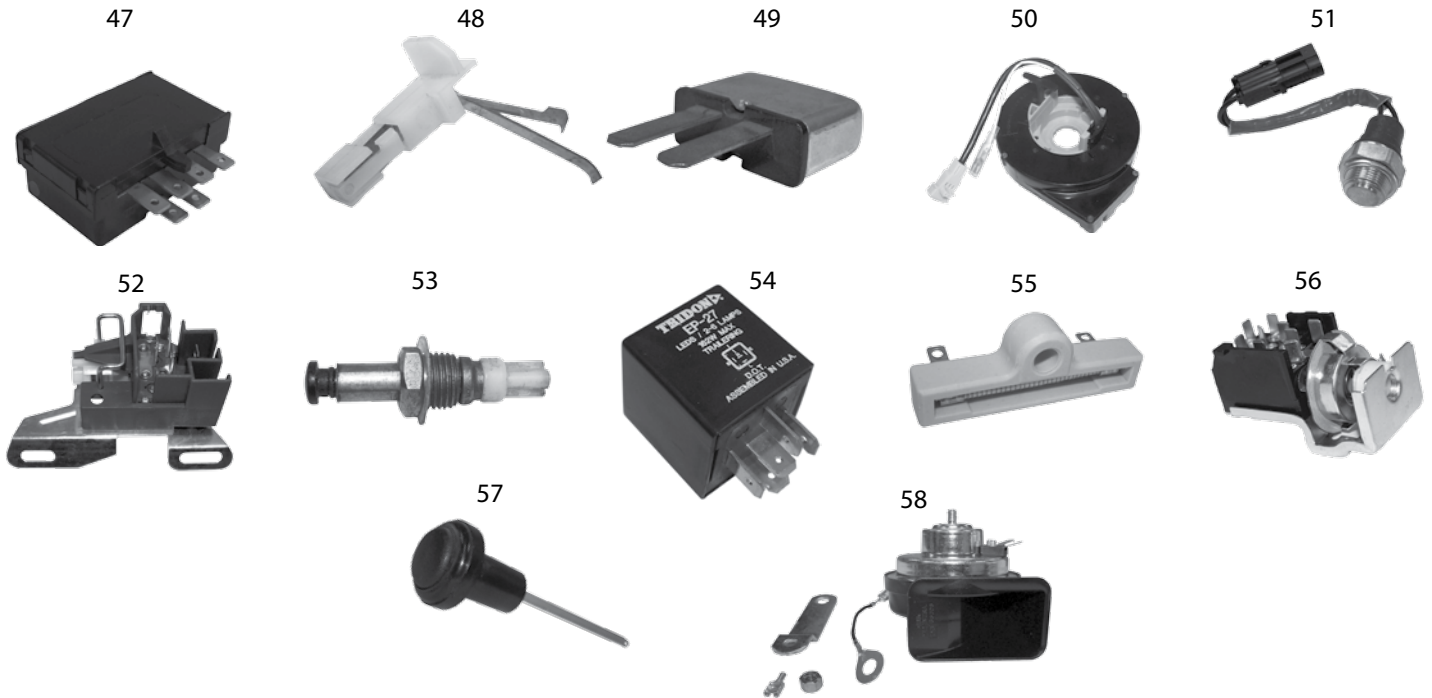

ELECTRICAL

XJ Cherokee, MJ Comanche 1984-2001

Item #	Description	Model	Year	Engine	Comments	Replaces Part #
47	Buzzer	XJ, MJ	84/90	All	Headlight	56001077 *
		XJ, MJ	91/96	All	Warning	56001077 *
48	Buzzer Switch	XJ, MJ	84/94	All	w/o Tilt Wheel	J3211423 *
		XJ, MJ	84/94	All	w/ Tilt Wheel	J3211424
49	Circuit Breaker	XJ	94/96	All	30 Amp	56006966
50	Clockspring	XJ	97/01	All	w/ Speed Control	56009071
		XJ	97/01	All	w/o Speed Control	56047103AC
51	Cooling Fan Sensor	XJ, MJ	87/90	4.0L	Located on Lower Radiator Hose	32001846
52	Dimmer Switch	XJ, MJ	84/88	All		J3239703
		XJ, MJ	89/94	All	w/ Floor or Column Shift	56003406
53	Door Jamb Switch	XJ, MJ	91/01	All	Front or Rear Doors	4373296
54	Flasher	XJ, MJ	84/90	All	Turn Signal (552)	J5452266
		XJ, MJ	84/96	All	Hazard Lights (550); 3-Blade	56000903
		XJ, MJ	87/90	All	Hazard Lights (552)	J5452266
		XJ	94/01	All	w/ 2-Blade Flasher	56007348
55	Fuel Pump Ballast Resistor	XJ, MJ	87/93	All	Located on Left Inner Fender	33000682
56	Headlight Switch	XJ, MJ	84/91	All		56001197
		XJ, MJ	92/93	All		4565320
		XJ	94/96	All		68148078AA
		XJ	97/01	All		56009869AB
57	Headlight Switch Knob	XJ	91/96	All	USA, Canada, & RHD	56006886
		XJ	91/96	All	Europe	56006885
58	Horn	XJ	84/96	All	Low Pitch	83502833
		XJ, MJ	84/93	All	High Pitch; USA, Canada	56002378
		XJ	97/01	All	Low Pitch	56007191AC
		XJ	94/01	All	High Pitch	56007189

* This Part # not currently carried by Crown Automotive