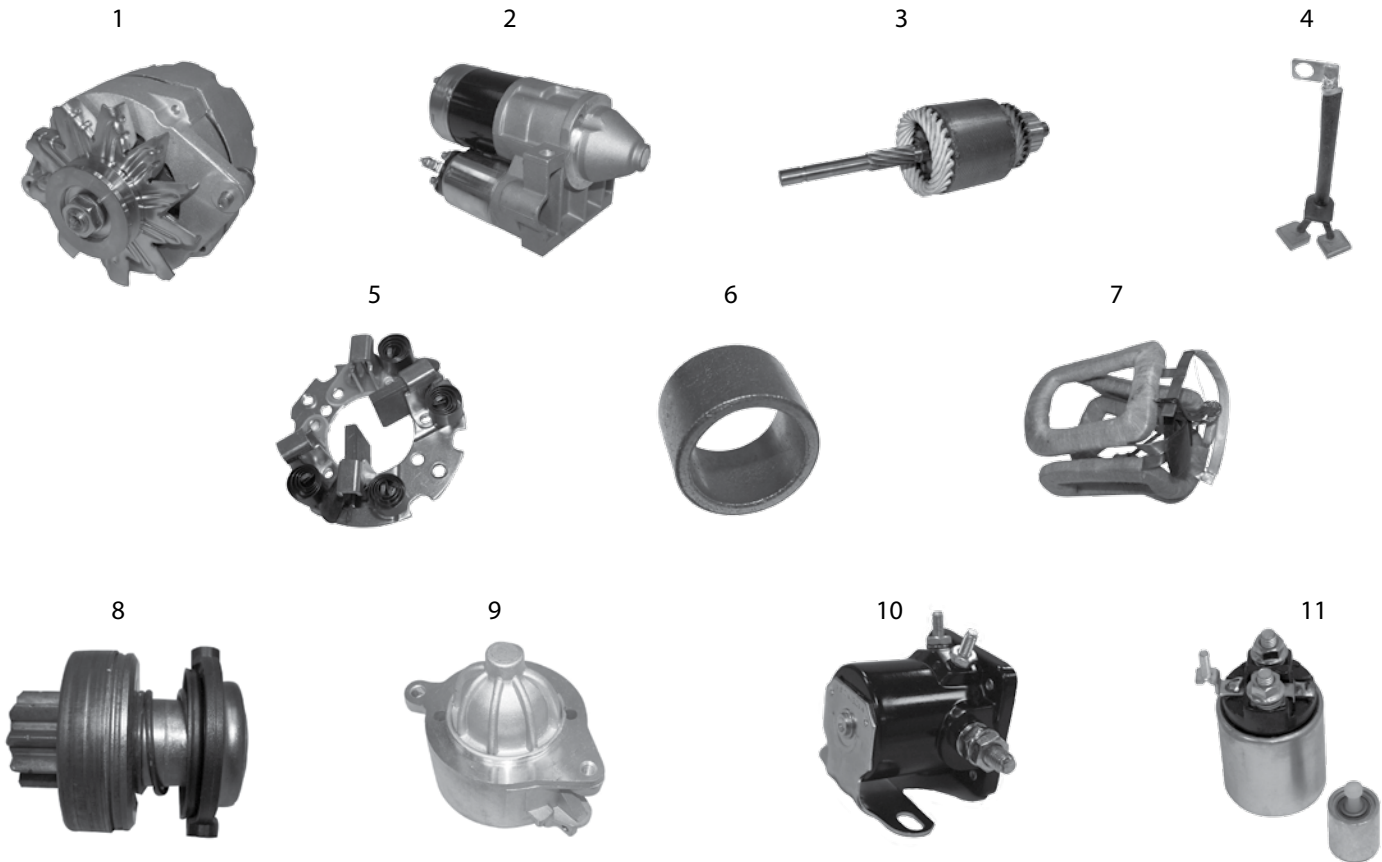

Item #	Description	Year	Engine	Comments	Replaces Part #
Starting & Charging					
1	Alternator	87/90 91/95	2.5L, 4.2L 2.5L, 4.0L	106 Amps; Terminals at 3:00 Position	J8134663 56005685
2	Starter	1987 87/95 88/95	4.2L 2.5L 4.2L, 4.0L		J5752791 53002125 33002709
3	Starter Armature	1987	4.2L		J8120028
4	Starter Brush	1987 88/95	4.2L 4.2L, 4.0L		J8128434 83503670
5	Starter Brush Holder	1987 88/95	4.2L 4.2L, 4.0L		J8128433 83503671
6	Starter Bushing	1987	4.2L		J8120030
7	Starter Coil Set	1987	4.2L		J8128438
8	Starter Drive	1987 88/95 87/95	4.2L 4.2L, 4.0L 2.5L	w/ Fuel Injection	J8120193 83503662 83501498
9	Starter Drive Housing	1987	4.2L		J8133036
10	Starter Relay	1987 87/89	4.2L 2.5L, 4.2L		J3235898 53004798
11	Starter Solenoid	1987 88/95 87/93	4.2L 4.2L, 4.0L 2.5L	w/ Automatic Transmission w/ Fuel Injection	J5752125 83503655 83502614