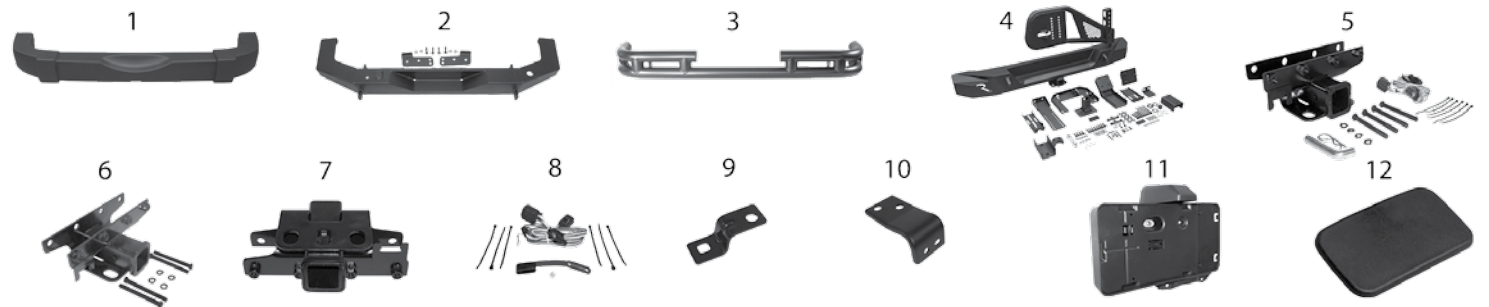

Item #	Description	Years	Comments	Replaces Part #
Rear Bumper & Related				
1	Bumper	07/17	Plastic; Textured Black	1BD22RXFAD
2	HD Bumper	07/17	Plate Steel; Textured Black	RT20014