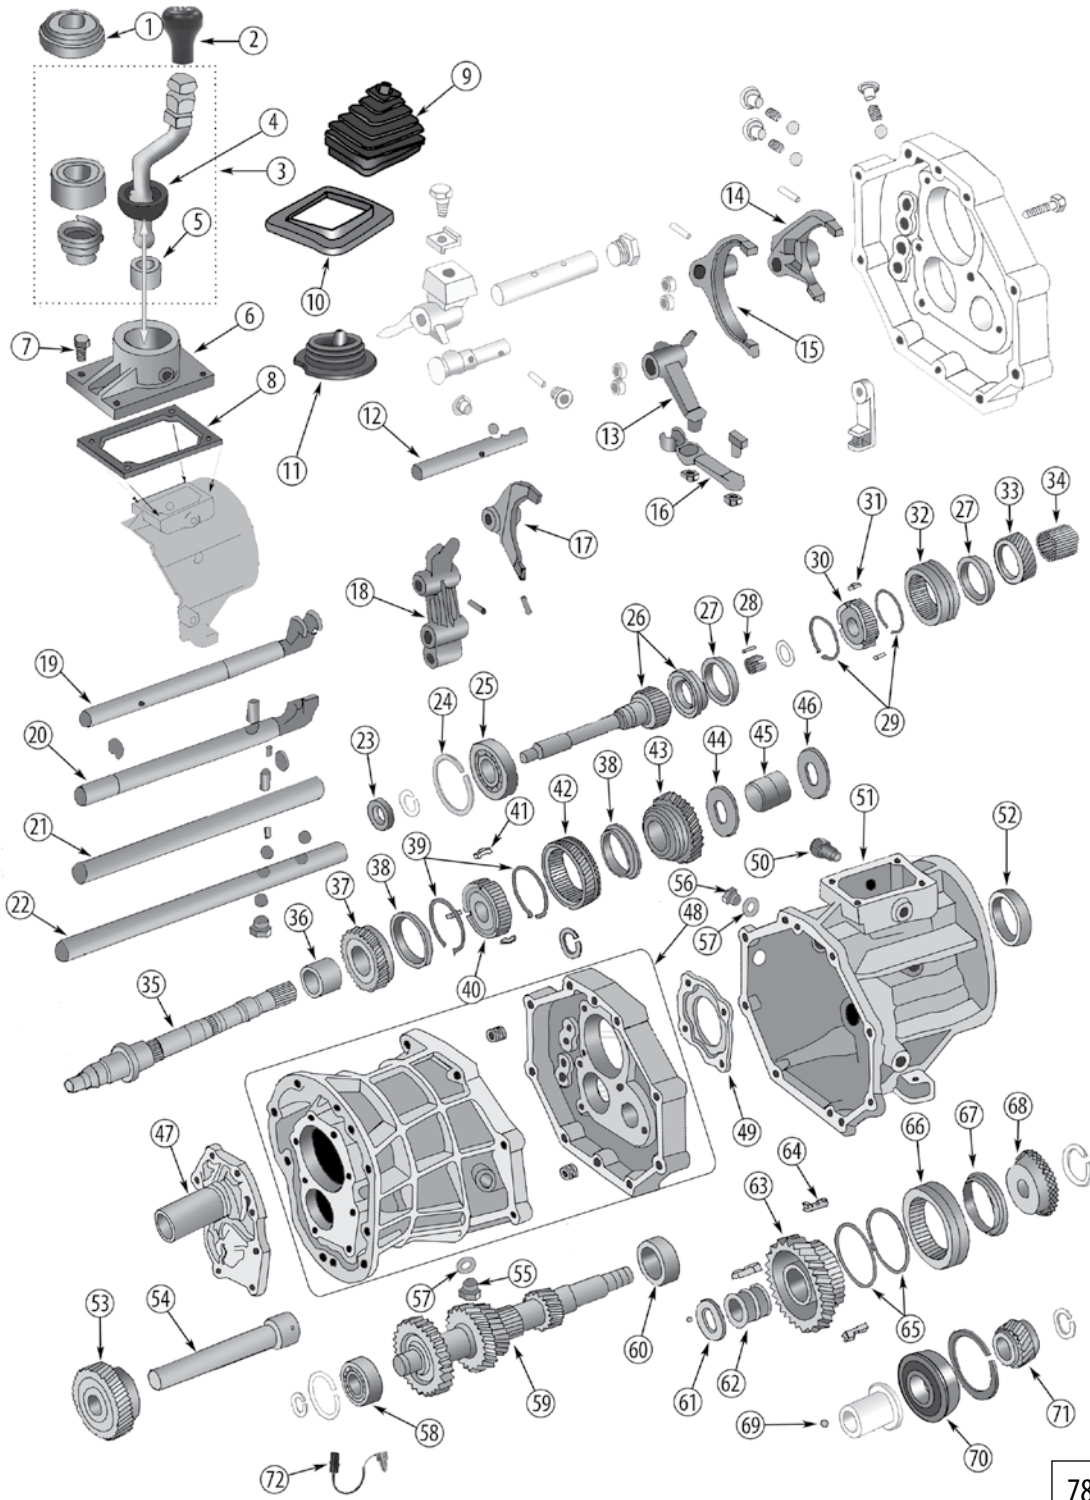

Item #	Description	Comments	Replaces Part #
41	Key, 1st & 2nd Gear Synchronizer	3 Required	83506250
42	Gear, 1st & 2nd Reverse Sliding Gear		5252082
43	Gear, 1st	31 Teeth	4636368
44	Spacer, Output Shaft		83506280 *
45	Bearing, 1st Gear	Caged Roller Bearing	83506075
46	Thrust Washer, 1st Gear		83506246 *
47	Retainer, Front Bearing	88/91 92/93 94/99	5252052 * 4636367 4636382
48	Case, Transmission		5252034
49	Retainer, Rear Bearing		5252036
50	Reverse Gear Pin		5252039
51	Adapter, Transfer Case	XJ, MJ, ZJ w/ 4WD YJ, TJ	4636372 * 4636373 *
52	Seal, Output	4WD	83503108
53	Gear, Reverse Idler		5252084
54	Shaft, Reverse Idler		83506258
55	Plug, Drain		83500512
56	Plug, Fill		83500623
57	Gasket, Fill or Drain Plug		83500513
58	Bearing, Cluster Gear	Front	83506259
59	Cluster Gear	43-32-21-13-12 Teeth	4636371
60	Bearing, Cluster Gear	Rear	83506080
61	Thrust Washer, Cluster Gear 5th Gear		83506245
62	Bearing, 5th Gear	Caged Roller Bearing	83506079
63	5th Gear Counter	88/92 Up to Serial No. 00705123; 47 Teeth 92/99 After Serial No. 00705123	4637535 4637527
64	Key, 5th Gear Synchronizer	88/92 Up to Serial No. 00705123; 3 Required 92/99 After Serial No. 00705123; 3 Required	83506256 4637532
65	Spring, 5th Gear Synchronizer	88/92 Up to Serial No. 00705123; 2 Required 92/99 After Serial No. 00705123; 2 Required	83506254 4637534
66	Sleeve, 5th Gear Synchronizer		83506257
67	Blocking Ring, 5th Gear Synchronizer	88/92 Up to Serial No. 00705123; 1 Required 92/99 After Serial No. 00705123; 1 Required	83506253 4637533
68	Gear, 5th Splined		83506242
69	Ball, Reverse		83500573
70	Bearing, Output Shaft		83506073
71	Gear, 5th	Main Shaft Side	5252083
72	Switch, Back Up Lamp		83500629
73	Synchronizer Repair Kit, 1st & 2nd	Includes 3 Keys & 2 Springs	SRKAX151
74	Synchronizer Repair Kit, 3rd & 4th	Includes 3 Keys & 2 Springs	SRKAX152
75	Synchronizer Repair Kit, 5th	Includes 3 Keys & 1 Spring	SRKAX153
76	Bearing & Seal Kit	Includes Bearings, Seals, & RTV Sealant	AX15BK
77	Gasket & Seal Kit		AX15GS
78	Master Overhaul Kit	Includes Bearings, Seals, Gaskets, Blocking Rings, & Small Parts	AX15MASKIT

* This Part # not currently carried by Crown Automotive