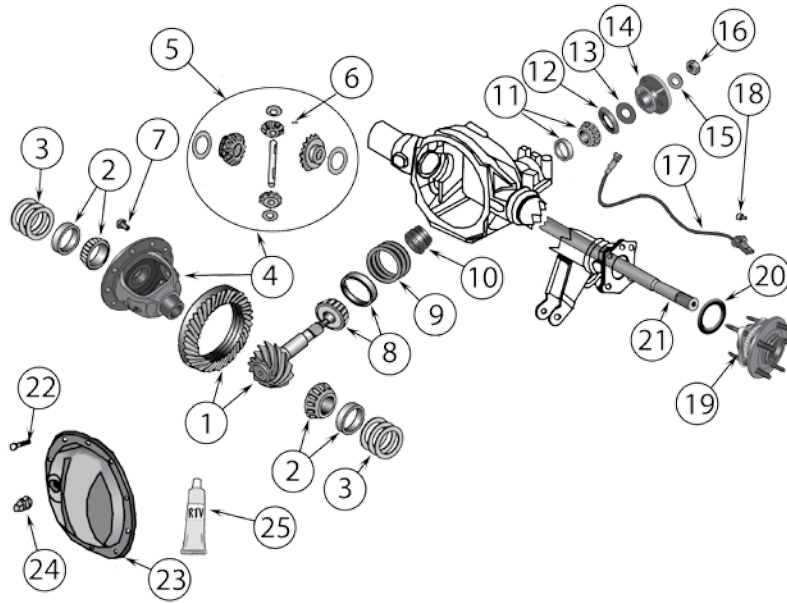

Item #	Description	Years	Comments	Ratio	Includes	Replaces Part #
1	Ring & Pinion Set	06/10		3.73	7,10,15,16	5183522AA
2	Bearing Set, Differential	06/10	Includes 2 Bearings & 2 Cups	All		5183508AA
3	Shim Set, Differential	06/10		All		5183516AA
4	Case Assembly, Differential	06/10		All	3,7,8	5183518AA
5	Gear Set, Differential	06/10		All		5183520AA
6	Pin, Differential Shaft	06/10		All		J0636360
7	Bolt Kit, Ring Gear	06/10		All		5183517AA *
8	Bearing Kit, Pinion	06/10	Inner	All		5191196AA
9	Shim Set, Pinion	06/10	.035" to .039"	All		4856368
		06/10	.040" to .044"	All		4856369
		06/10	.045" to .049"	All		4856370
		06/10	.050" to .054"	All		4856371
10	Crush Spacer, Pinion	06/10		All		5183525AA
11	Bearing Kit, Pinion	06/10	Outer	All		4864210
12	Seal, Pinion	06/10		All		68003265AA
13	Slinger, Pinion	06/10		All		4746867
14	Flange, Pinion	06/10		All		5183523AA
15	Washer, Pinion	06/10		All		1795175
16	Nut, Pinion	06/10		All		5191197AA
17	Sensor, Wheel Speed	06/10	Right or Left	All		56044146AB
18	Screw, Wheel Speed Sensor	06/07		All		6506968AA *
		08/10		All		6501979 *
19	Hub & Bearing Assembly	06/10		All		52111884AB
20	O-Ring, Hub & Bearing to Axle Tube	06/10		All		52114079AA
21	Shaft, Axle	06/10	Right	All		5183528AA *
		06/10	Left	All		5183529AA *
22	Bolt, Differential Cover	06/10		All		J0273573
23	Cover, Differential	06/10		All		5183507AA *
24	Plug, Differential Cover	2006		All		J4004751
		07/10		All		68033969AA *
25	RTV Silicone Sealant	06/10		All		J8993317

* This Part # not currently carried by Crown Automotive