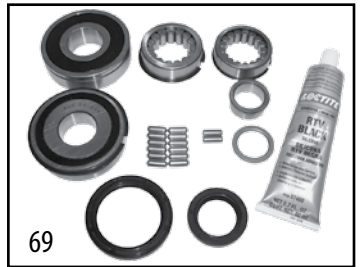

AX4 & AX5 Transmissions (Continued)

MANUAL TRANSMISSION

Item	Description	Comments	Transmission	Replaces Part #
36	Gear, 1st & 2nd Reverse Sliding	84/97 98/02	AX4, AX5 AX5	83500555 4897101AA *
37	Gear, 1st	Until 11/5/1988; 33 Teeth After 11/5/1988; 28 Teeth	AX4, AX5 AX4, AX5	83500550 83506017
38	Bearing, 1st Gear	Until 11/5/1988; Caged Roller Bearing After 11/5/1988; Caged Roller Bearing	AX4, AX5 AX4, AX5	83500578 83506031
39	Reverse Gear Pin	Right	AX4, AX5	83500515
40	Retainer, Front Bearing	84/93 (Gas Engines) 94/02 (Gas Engines)	AX4, AX5 AX5	83503112 4746025 *
41	Fill or Drain Gasket		AX4, AX5	83500513
42	Plug, Drain		AX4, AX5	83500512
43	Fill Plug		AX4, AX5	83500623
44	Transmission to Adapter Gasket	Front	AX4, AX5	83500506
45	Transmission to Adapter Gasket	Rear	AX4, AX5	83500507
46	Retainer, Rear Bearing		AX4, AX5	83506034 *
47	Reverse Gear Pin	Left	AX4, AX5	83500516
48	Seal, Output	4WD	AX4, AX5	83503108
49	Gear, Reverse Idler	84/96 97/02	AX4, AX5 AX5	83503555 4897102AA *
50	Shaft, Reverse Idler		AX4, AX5	83500570
51	Bearing, Cluster Gear	Front	AX4, AX5	83506032
52	Cluster Gear	Until 11/5/1988; Threaded End After 11/5/1988; Snap Ring End 97/02	AX4, AX5 AX4, AX5 AX5	83500557 83506023 4897103AA *
53	Bearing, Cluster Gear	Until 11/5/1988; Rear After 11/5/1988; Rear	AX4, AX5 AX4, AX5	83500580 83506033
54	Thrust Washer, Cluster Gear		AX4, AX5	83506025
55	Bearing, 5th Gear	Caged Roller Bearing	AX5	83500644
56	Gear, Counter 5th	47 Teeth	AX5	83506022
57	Key, 5th Gear Synchronizer		AX5	83500641
58	Spring, 5th Gear Synchronizer		AX4, AX5	83500568
59	Sleeve, 5th Gear Synchronizer	88/93 94/02	AX5 AX5	83500642 4746657
60	Spacer, 5th Gear		AX5	83500639
61	Ball, Reverse		AX4, AX5	83500573
62	Race, 1st Gear	Until 11/5/1988 After 11/5/1988	AX4, AX5 AX4, AX5	83500560 83506026
63	Bearing, Main Shaft	Until 11/5/1988; Rear After 11/5/1988; Rear	AX4, AX5 AX4, AX5	83500575 83506030
64	Gear, Main Shaft 5th	24 Teeth	AX5	83500971
65	Switch, Back Up Lamp		AX4, AX5	83500629
66	Transmission Gasket Set		AX4, AX5	83500632
67	Gasket & Seal Kit	Includes All Gaskets & Front Oil Seal	AX4, AX5	AXGS
68	Bearing & Seal Kit	Until 11/5/1988	AX5	BKAX5E
69	Bearing & Seal Kit	After 11/5/1988	AX5	BKAX5L
70	Master Overhaul Kit	Until 11/5/1988 After 11/5/1988	AX4, AX5 AX5	AX4EAX5EMASKIT AX5LMASKIT

* This Part # not currently carried by Crown Automotive