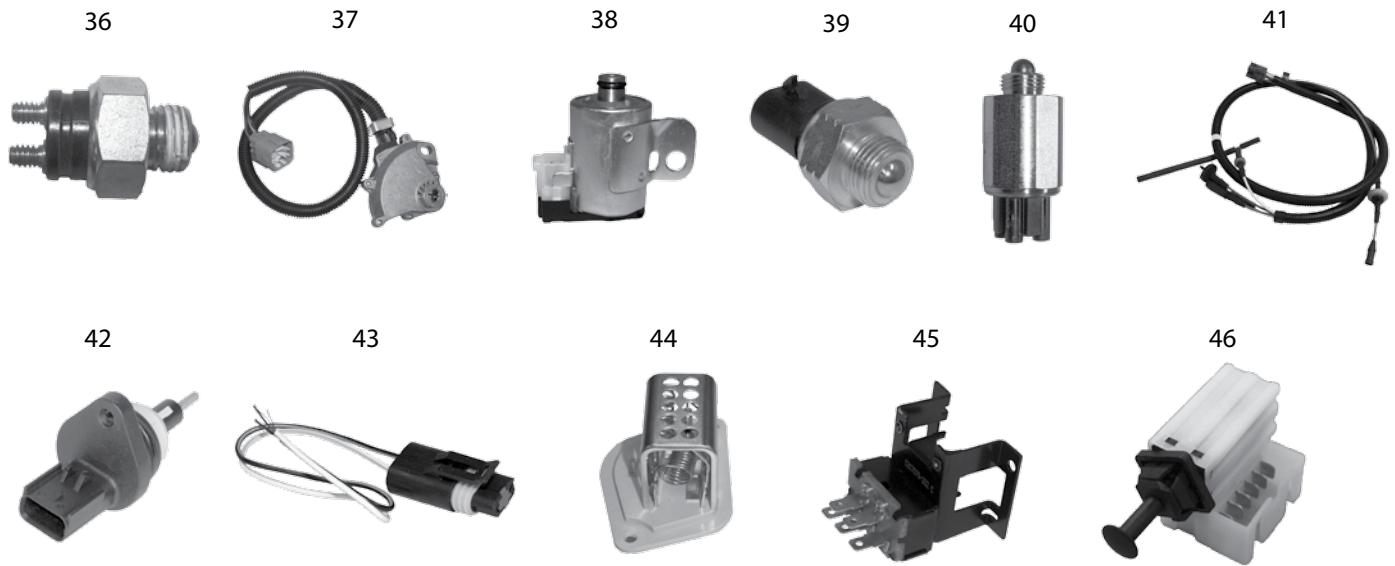

Item #	Description	Model	Year	Engine	Comments	Replaces Part #
Drivetrain Components						
36	Backup Lamp Switch	XJ, MJ	84/00	All	w/ AX4, AX5, AX15 Transmissions	83500629
		XJ, MJ	84/86	All	w/ T4, T5, SR4 Transmissions	J8134068
		XJ, MJ	87/90	All	w/ BA10/5 Transmission	53004522
37	Neutral Safety Switch	XJ	84/86	All	w/ A904 Transmission	3747361
		XJ, MJ	87/96	All	w/ AW4 Transmission	83503712
		XJ	94/96	All	w/ 30RH Transmission	3747361
		XJ	97/01	4.0L	w/ AW4 Transmission	4882173
		XJ	98/00	All	w/ 30RH, 32RH Transmission	56028181AB
38	Shift Solenoid	XJ, MJ	87/94	All	w/ AW4 Transmission	1st & 2nd Gear 83504043
		XJ, MJ	87/94	All	w/ AW4 Transmission	3rd Gear 83504044
39	Transfer Case Switch	XJ	1986	All	w/ NP228, NP229 Transfer Case	83502652
		XJ	97/01	All	w/ NP231 Transfer Case	J8134473
40	Transfer Case Vacuum Switch	XJ, MJ	84/96	All	w/ NP207 or NP231 Transfer Case	53001101
41	Vacuum Harness	XJ	84/86	All	NP207 Transfer Case	53001100
		XJ	87/93	All	NP231 Transfer Case	53001100
42	Vehicle Speed Sensor	XJ, MJ	87/97	All	w/ AW4 Transmission; Located in Trans. Ext. Housing	83503722
		XJ	1997	All		56028183
		XJ	98/01	All		56027905
		XJ	93/96	All		5013660AA
43	Vehicle Speed Sensor Connector	XJ	1997	All		4460347R
Body Components						
44	Blower Motor Resistor	XJ	97/01	All		4864957
45	Blower Motor Switch	XJ, MJ	84/96	All		83502719
46	Brake Light Switch	XJ, MJ	84/90	All	w/ Speed Control	J3225787
		XJ, MJ	84/90	All	w/o Speed Control	J3215938
		XJ, MJ	91/96	All		56006981
		XJ	97/01	All		56042023

Continued to Next Page ...