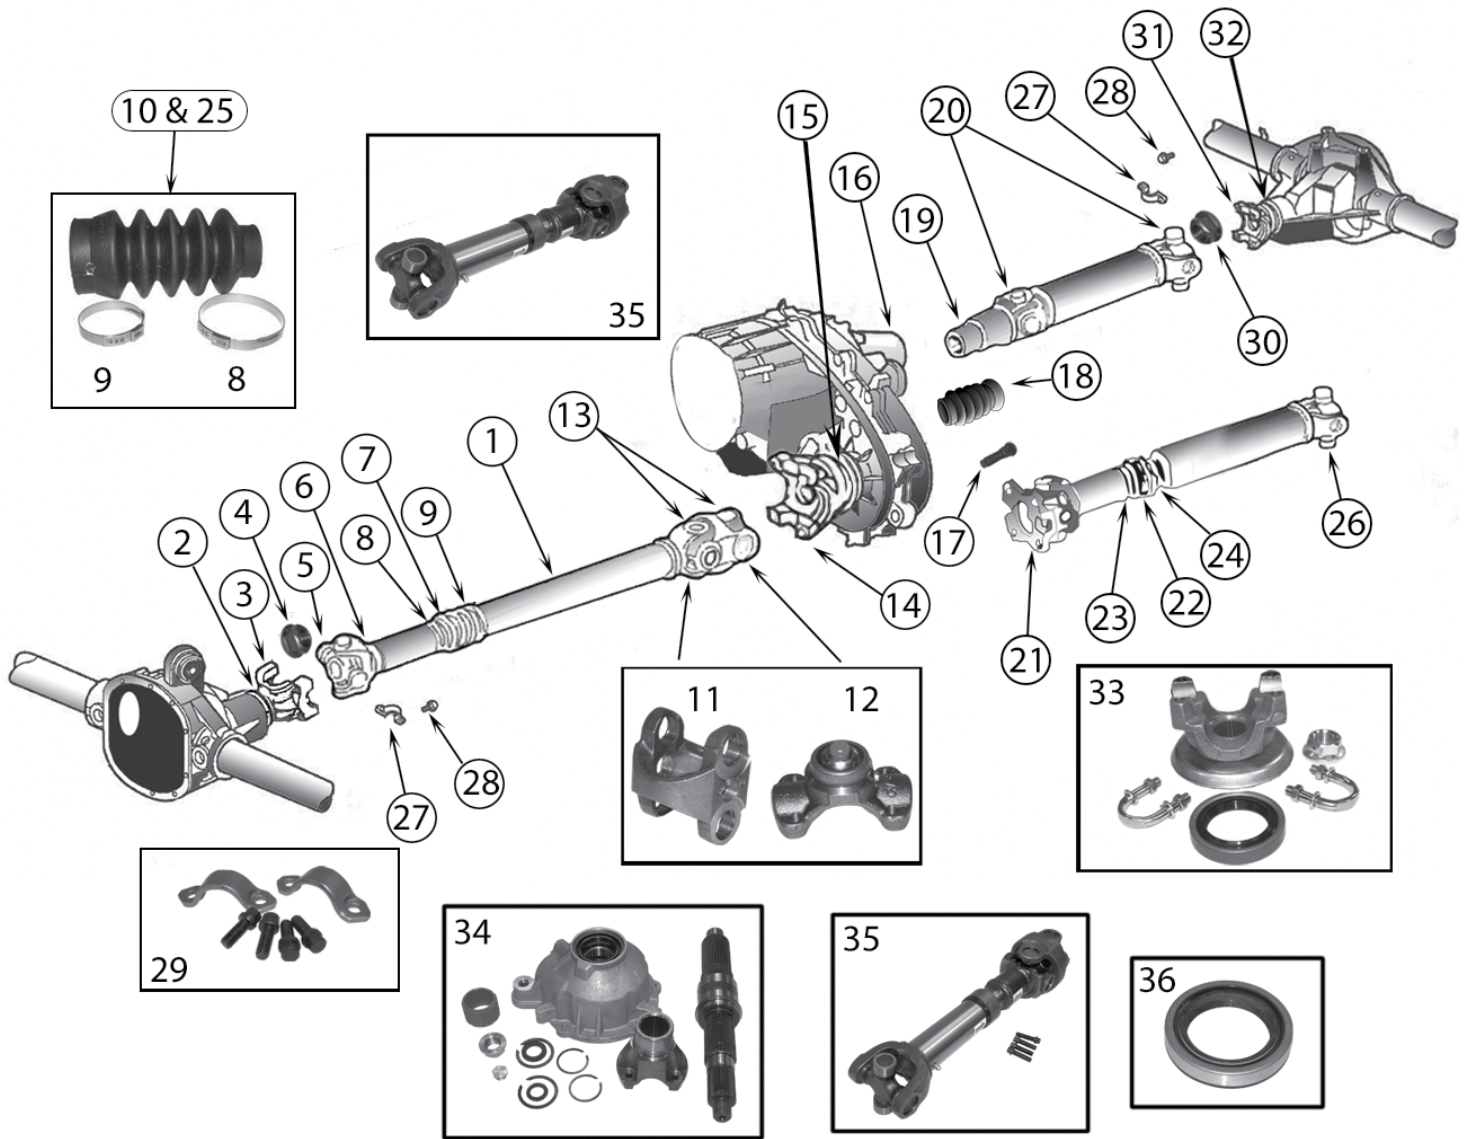

Item #	Description	Location	Years	Comments	Replaces Part #
21	U-Joint, Drive Shaft	Rear	03/06	Front Joint; w/ Rubicon w/o Unlimited Package	5093377AB
22	Boot, Drive Shaft	Rear	05/06	w/ Rubicon w/ Unlimited Package	5083001AA
23	Clamp, Drive Shaft	Rear	05/06	w/ Rubicon w/ Unlimited Package (Large); 54.5mm	5013625AA
24	Clamp, Drive Shaft	Rear	05/06	w/ Rubicon w/ Unlimited Package (Small); 39.6mm	5013626AA