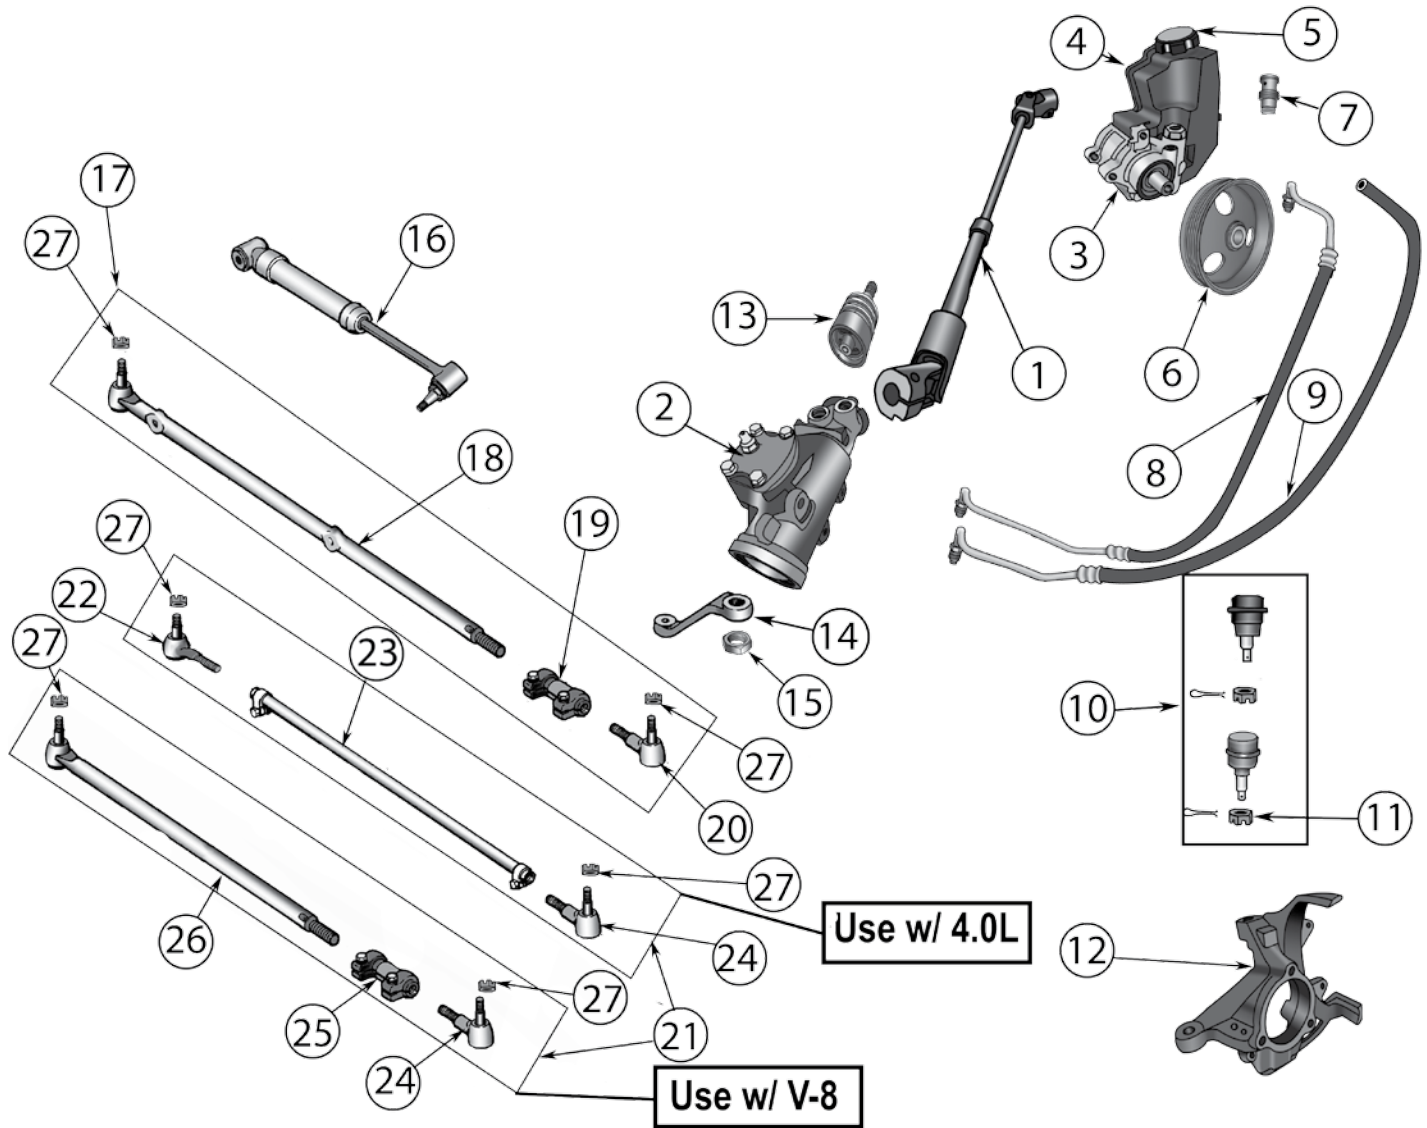

Item #	Description	Position	Year	Model	Comment	Replaces Part #
29	Steering Gear Repair Kit		84/93	All	w/ Manual Steering; Includes Sector Shaft, Bearings, & Seals	8120221K
30	Steering Gear Bearing & Seal Kit		84/93	All	w/ Manual Steering	5710618
31	Steering Gear Sector Shaft		84/93	All	w/ Manual Steering	J8120221
32	Steering Gear Sector Shaft Seal		84/93	All	w/ Manual Steering	J4486140
33	Steering Gear Sector Shaft Bushing		84/93	All	w/ Manual Steering	J3200496
34	Steering Gear Worm Shaft Seal		84/93	All	w/ Manual Steering	J4486141
35	Steering Gear Worm Shaft Bearing		84/93	All	w/ Manual Steering; 2 Required	J3200491
36	Steering Gear Worm Shaft Bearing Cup		84/93	All	w/ Manual Steering; 2 Required	J3200492
37	Steering Gear Access Cover Gasket		84/93	All	w/ Manual Steering	J0940522
38	Steering Gear Adjuster Screw		84/93	All	w/ Manual Steering	J4486135
39	Steering Gear Sector Shaft Bearing		84/96	XJ	w/ Power Steering	J4487154
40	Steering Gear Valve Assembly Bearing		84/01	All	w/ Power Steering; Located inside Valve Assembly	J8130142
41	Steering Gear Adjuster Plug Seal Kit		97/01	XJ	w/ Power Steering	4886349AA
42	Steering Gear Adjuster Plug Seal Kit		84/96	All	w/ Power Steering	J8130157
43	Steering Gear Rack Kit		92/01	All	w/ Power Steering; Includes Rack, Hardware, & Grease	4713061
44	Steering Gear Access Cover Gasket Kit		84/01	All	w/ Power Steering; Includes Gasket & 4 Bolts	J8125038
45	Steering Gear Rack Seal Kit		84/01	All	LHD; w/ Power Steering	J8125039
46	Steering Gear Valve Assembly Bearing Kit		84/01	All	w/ Power Steering; Located on End of Valve Assembly	J8130152
47	Steering Gear Valve Assembly Seal Kit		84/96	All	LHD; w/ Power Steering	J3204833
48	Steering Gear Sector Shaft Seal Kit		84/96	All	w/ Power Steering	J8134568
			97/01	XJ	w/ Power Steering	4470365
49	Steering Gear End Plug Seal Kit		84/01	All	w/ Power Steering	J8125037
50	Steering Gear Cover Shim Kit		84/93	All	w/ Manual Steering	J0940521
51	Steering Gear Thrust Bearing Repair Kit		84/96	All	w/ Power Steering	J8127645
			97/01	XJ	w/ Power Steering	4897000AA
52	Steering Shaft Bearing Kit	Upper	84/94	All		4487696K
53	Steering Shaft Coupling Spring	Lower	84/94	All		J4487739
54	Steering Column Bearing	Lower	84/94	All		J4486713
55	Steering Column Bearing Retainer		84/94	All		J4487743
56	Steering Column Bearing Kit		84/96	All	w/ Tilt Column; Includes Rack Kit, Bearings, & Small Parts	83510055
57	Steering Column Bearing	Upper	84/94	All	w/o Tilt Column	J8127850
58	Steering Column Sector		84/94	All	w/o Tilt Column	J8120097
59	Steering Wheel Nut		84/94	All		J4200414
60	Power Steering Pump Seal Kit		87/96	All		83501825
61	Power Steering Pump Seal Kit		84/86	All	w/ 2.5L, 2.8L Engines	83502149
62	Power Steering Pump Seal Kit		84/94	All	w/ 2.1L Diesel Engine	83500074
63	Power Steering Pump Vane Kit		87/96	All	w/ 2.5L Engine	83501827
64	Power Steering Reservoir Clip		91/01	All	w/ 4.0L Engine	52037547
65	Power Steering Pump Bearing	Front	91/01	All	w/ Power Steering	83504034
66	Power Steering Pump Seal		87/96	All	w/ Power Steering	83501814