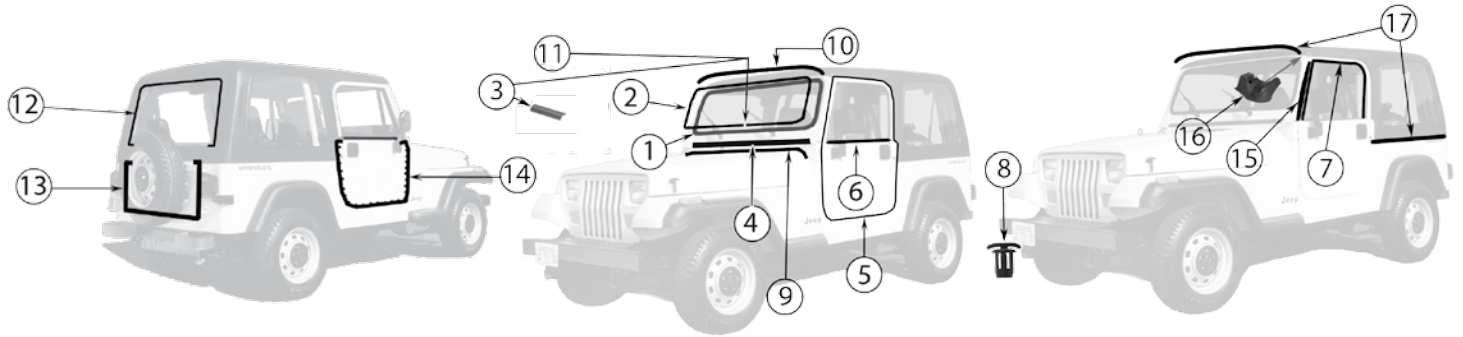

Item #	Description	Position	Years	Comments	Replaces Part #
Weatherstrip & Seals					
1	Windshield Weatherstrip		87/95		55019988
2	Windshield Moulding		87/95	T-Shaped	55010655
3	Weatherstrip Cap		87/95		55134656
4	Cowl Weatherstrip		87/90	Windshield Frame to Cowl Weatherstrip	J5453950
			91/95	Windshield Frame to Cowl Weatherstrip	55009127
5	Door Weatherstrip	Left	87/95	w/ Full Steel Doors	55176223
		Right	87/95	w/ Full Steel Doors	55176222
6	Door Glass Weatherstrip	Left	87/95	Outer; w/ Full Steel Doors	55024255
		Right	87/95	Outer; w/ Full Steel Doors	55024254
		Left	87/95	Inner; w/ Full Steel Doors	J5762385
		Right	87/95	Inner; w/ Full Steel Doors	J5762384
7	Door Glass Seal	L or R	87/95	w/ Full Steel Doors	J5457057
8	Door Weatherstrip Fastener	L or R	87/95	w/ Full Steel Doors	J4001916
9	Cowl Weatherstrip		87/95	Hood to Cowl Weatherstrip	55008119
10	Windshield Frame Weatherstrip		87/95	w/ Hard Top; Windshield Frame to Hard Top Weatherstrip	55052607
11	Windshield Moulding Kit		87/95	Includes Moulding & Clip	55010655K
12	Liftgate Weatherstrip		87/95	w/ Hard Top	55010064
13	Tailgate Weatherstrip		87/95		55009742
14	Door Weatherstrip	Left	87/95	w/ Half Doors	55009829
		Right	87/95	w/ Half Doors	55009828
15	Door Channel	Left	87/95	w/ Half Doors & Soft Uppers; Attaches to Windshield Frame	55176225
		Right	87/95	w/ Half Doors & Soft Uppers; Attaches to Windshield Frame	55176224
16	Hard Top Seal	Left	87/95	Corner Windshield Seal	55134537
		Right	87/95	Corner Windshield Seal	55134536
17	Hard Top Weatherstrip Kit		87/95	Includes Weatherstrips for the Top of the Windshield Frame & on the Left & Right Sides of the Tub as well as a Sleeve to Cut Holes in the Weatherstrips for Access to Bolt Holes	5454184K