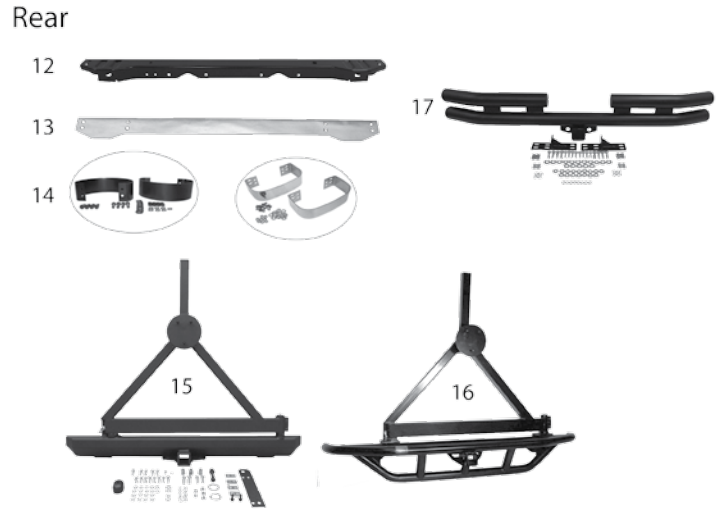

Item #	Description	Position	Years	Colors	Comments	Replaces Part #	
Bumper & Related							
1	Bumper	Front	87/95	Black		55234777	
2	Bumper	Front	87/95	Polished Stainless		RT34038	
3	Bumper	Front	87/95	Polished Stainless	Racing Bumper w/ Holes	RT34037	
4	HD Bumper	Front	87/95	Textured Black	Tubular Steel w/ Stinger	RT20009	
5	Bumper	Front	87/95	Semi Gloss Black	Double Tube w/ Stinger	RT20006	
6	Bumper	Front	87/95	Semi Gloss Black	Double Tube w/o Stinger	RT20008	
7	HD Rockcrawler Bumper	Front	87/95	Textured Black	3/16" Steel; 2 D-Ring Mounts; 2 D-Rings; 2 Fog Light Mounts; Includes Hardware	RT20016	
8	Bumper Overlay	Front	87/95	Polished Stainless		RT34039	
9	Bumper Extension	Front	L or R	87/95		52040027	
10	Bumper Extension Kit	Front	L & R	87/95	Set of 2 w/ Hardware	82200529	
11	Bumper Kit	Front	L & R	87/95	Black	Includes Bumper, 2 End Caps, Hardware	55234777K
12	Crossmember	Rear	87/95		In Front of Rear Bumper	52058121AB	
13	Bumper Overlay	Rear	87/95	Polished Stainless		RT34040	
14	Bumperette Set	Rear	L & R	87/95	Polished Stainless	Set of 2	RT20020
		Rear	L & R	87/95	Black	Set of 2	5355457K
15	HD Bumper & Tire Carrier	Rear	87/95	Textured Black	Plate Steel	RT20005	
16	HD Bumper & Tire Carrier	Rear	87/95	Textured Black	Tubular Steel	RT20004	
17	HD Bumper	Rear	87/95	Semi Gloss Black	Double Tube w/ Receiver Hitch	RT20007