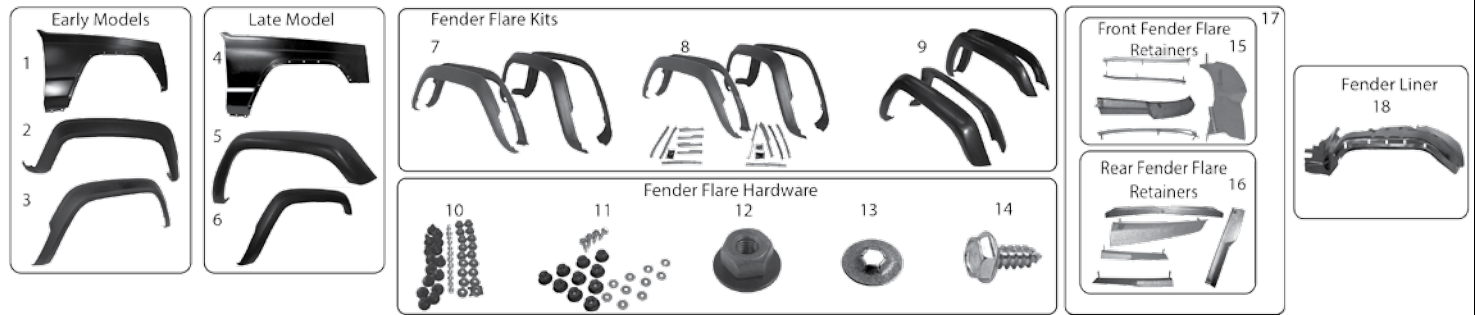

Item #	Description	Location	Years	Color	Comments	Replaces Part #	
Fender & Related							
1	Fender	Front Front	Left Right	84/96 84/96	Black Primed Black Primed	55235227 55235226	
2	Fender	Front Front	Left Right	97/01 97/01	Black Primed Black Primed	Non-Export Non-Export	56022321AA 56022320AA
3	Fender Flare	Front Front	Left Right	84/94 84/94	Flat Black Flat Black	5AG31JX9 5AG30JX9	
4	Fender Flare	Front Front Front Front	Left Right Left Right	97/01 97/01 97/01 97/01	Gloss Black Gloss Black Matte Black Matte Black	5FW71DX8AD 5FW70DX8AD 5FW73DX9AD 5FW72DX9AD	
5	Fender Flare	Rear Rear	Left Right	84/95 84/95	Flat Black Flat Black	5AG25JX9 5AG24JX9	
6	Fender Flare	Rear Rear Rear Rear	Left Right Left Right	97/01 97/01 97/01 97/01	Gloss Black Gloss Black Matte Black Matte Black	5FW75TZAC 5FW74DX8AC 5FW77DX9AC 5FW76DX9AC	
7	Fender Flare Kit	F & R	L & R	84/94	Flat Black	Includes Flares & Hardware; No Retainers	5AGK
8	Fender Flare Master	F & R	L & R	84/94	Flat Black	Includes Flares, Hardware, & Retainers	5AGKM
9	Fender Flare Kit	F & R F & R	L & R L & R	97/01 97/01	Gloss Black Matte Black	Includes Flares & Hardware; No Retainers Includes Flares & Hardware; No Retainers	5FWK 5FWKMT
10	Fender Flare Hardware Kit	Front	L & R	84/94		Includes U-Clip Nuts, Push-In Fasteners, Nuts & Screws	5AGFRKIT
11	Fender Flare Hardware Kit	Rear	L & R	84/94		Includes Push-On Nuts, Nuts & Screws	5AGRRKIT
12	Fender Flare Nut	F or R	L or R	84/01		Mounts Fender Flare Bracket to Fender	J4200408
13	Fender Flare Nut	Rear	L or R	84/94		Push on Metal Nut for Rear Fender Flares	J4006866
14	Fender Flare Screw	Font	L or R	84/94		Front Fender Flare Mounting	34202358
15	Fender Flare Retainer	Front Front Front Front Front Front Front Front Front	Left Right L or R Left Right Left Right Left Right	84/96 84/96 84/96 84/96 84/96 97/01 97/01 97/01 97/01		Front Retainer Front Retainer Middle Retainer Rear Retainer Rear Retainer Rear Retainer Rear Retainer Front Retainer Front Retainer	55003233 55003232 55003234 55003237 55003236 55155675AC 55155674AC 55155677AF 55155676AF
16	Fender Flare Retainer	Rear Rear Rear Rear Rear Rear Rear Rear Rear	Left Right L or R Left Right Left Right Left Right	84/96 84/96 84/96 84/96 84/96 97/01 97/01 97/01 97/01		Front Retainer Front Retainer Middle Retainer Rear Retainer Rear Retainer Front Retainer Front Retainer Rear Retainer Rear Retainer	55003239 55003238 55003240 55003243 55003242 55155679AD 55155678AD 55155681AD 55155680AD
17	Fender Flare Retainer Kit	F & R	L & R	84/96		Includes Hardware & Retainers	55003232K
18	Fender Liner	Front Front	Left Right	97/01 97/01	Black Black	55175897AE 55175896AE