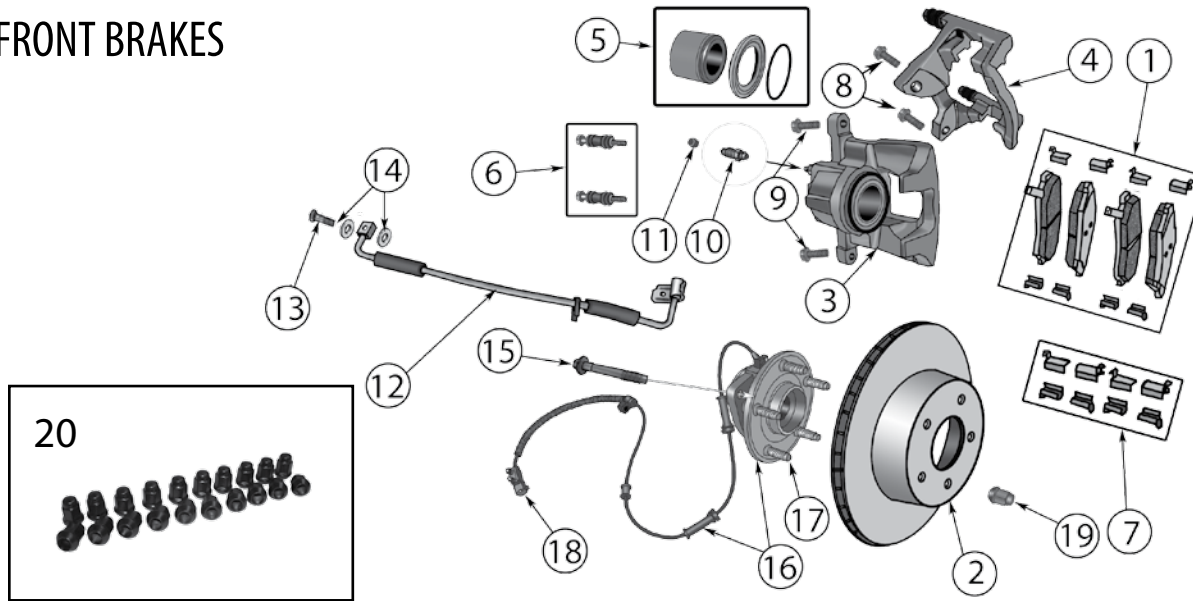

FRONT BRAKES

Item #	Description	Years	Position	Notes	Replaces Part #
Front Brakes					
1	Brake Pad Set	07/17	L & R	Includes Clips	68003701AA
2	Brake Rotor	07/17	L or R	11.89" Diameter	52060137AB
		08/17	L or R	13.09" Diameter	68040177AA
	Drilled & Slotted Rotor Set	07/17	L & R	11.89" Rotors	RT31025
	Drilled & Slotted Rotor Set	08/17	L & R	13.09" Rotors	RT31044
3	Brake Caliper	07/17	Right	11.89" Rotors; w/o Pads	68003697AA
		07/17	Left	11.89" Rotors; w/o Pads	68003707AA
		08/17	Right	13.09" Rotors; w/o Pads	68044863AA *
		08/17	Left	13.09" Rotors; w/o Pads	68044862AA *
4	Caliper Bracket	07/17	L or R	11.89" Rotors	68003699AA
5	Caliper Rebuild Kit	07/17	L or R	Includes 1 Piston, 1 Seal, & 1 Boot	68003698AA
6	Caliper Pin Kit	07/17	L or R	11.89" Rotors; Includes 2 Pins, & 2 Boots	68003706AA
		08/17	L or R	13.09" Rotors; Includes 2 Pins, 2 Boots, & 2 Bolts	68049018AA
7	Brake Pad Spring Kit	07/17	L & R	Includes 8 Springs	68003705AA
8	Caliper Bracket Bolt	07/17	L or R	M14 X 1.5 X 40 Flanged Hex Bolt	6104257AA
9	Caliper Mounting Bolt	07/17	L or R		5143356AC
10	Bleeder Screw	07/17	L or R	M10 X 1.00	5093343AA
11	Bleeder Screw Cap	07/11	L or R		5093278AB
12	Brake Hose	07/10	Left		52060045AE
		11/17	Left		68171943AD
		07/10	Right		52060044AE
		11/17	Right		68171944AD
13	Brake Hose Bolt	07/12	L or R	M10 X 1.0 X 24mm	6508914AA
		13/17	L or R	M10 X 1.25 X 24mm	6510161AA
14	Brake Hose Washer	07/17	L or R		6502114

* This Part # not currently carried by Crown Automotive