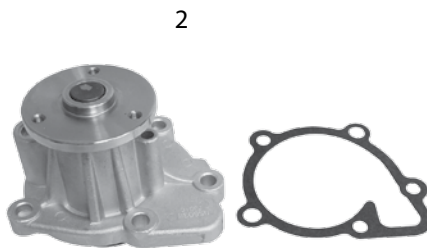

Item #	Description	Years	Engine	Comments	Replaces Part #
Radiators					
1	Radiator	14/17	2.4L	w/ Single Cooling Fan Module	68197299AB
		14/17	2.4L, 3.2L	w/ Dual Cooling Fan Modules	68229290AC
		14/17	2.0L Dsl.	w/ Dual Cooling Fan Modules	68229290AC
		14/17	2.2L Dsl.	w/ Dual Cooling Fan Modules	68229290AC
Water Pumps & Related					
2	Water Pump	14/17	2.4L	Includes Gasket	68046026AA
		14/17	3.2L		68111624AE *
3	Water Pump Gasket	14/17	2.4L		68046028AA *
		14/17	3.2L		68087340AA
4	Water Pump Housing Gasket	14/17	2.4L	Water Pump Housing to Engine Block Gasket	5047390AA
Cooling Fan Modules					
5	Cooling Fan Module	14/17	2.4L	w/ Single Cooling Fan Module	68197298AB
		14/17	2.4L	w/ Dual Cooling Fan Modules	52014621AE
		14/17	3.2L	w/o Heavy Duty Cooling	68164091AF
		14/17	3.2L	w/ Heavy Duty Cooling	52014621AE
		14/17	2.0L Dsl.		52014621AE
		15/17	2.2L Dsl.		52014621AE
Pulleys					
6	Drive Belt Idler Pulley	14/17	2.4L	Smooth	4627312AA
		2014	3.2L	6 Grooves	4593848AA
		15/17	3.2L	6 Grooves	4627509AA

* This Part # not currently carried by Crown Automotive