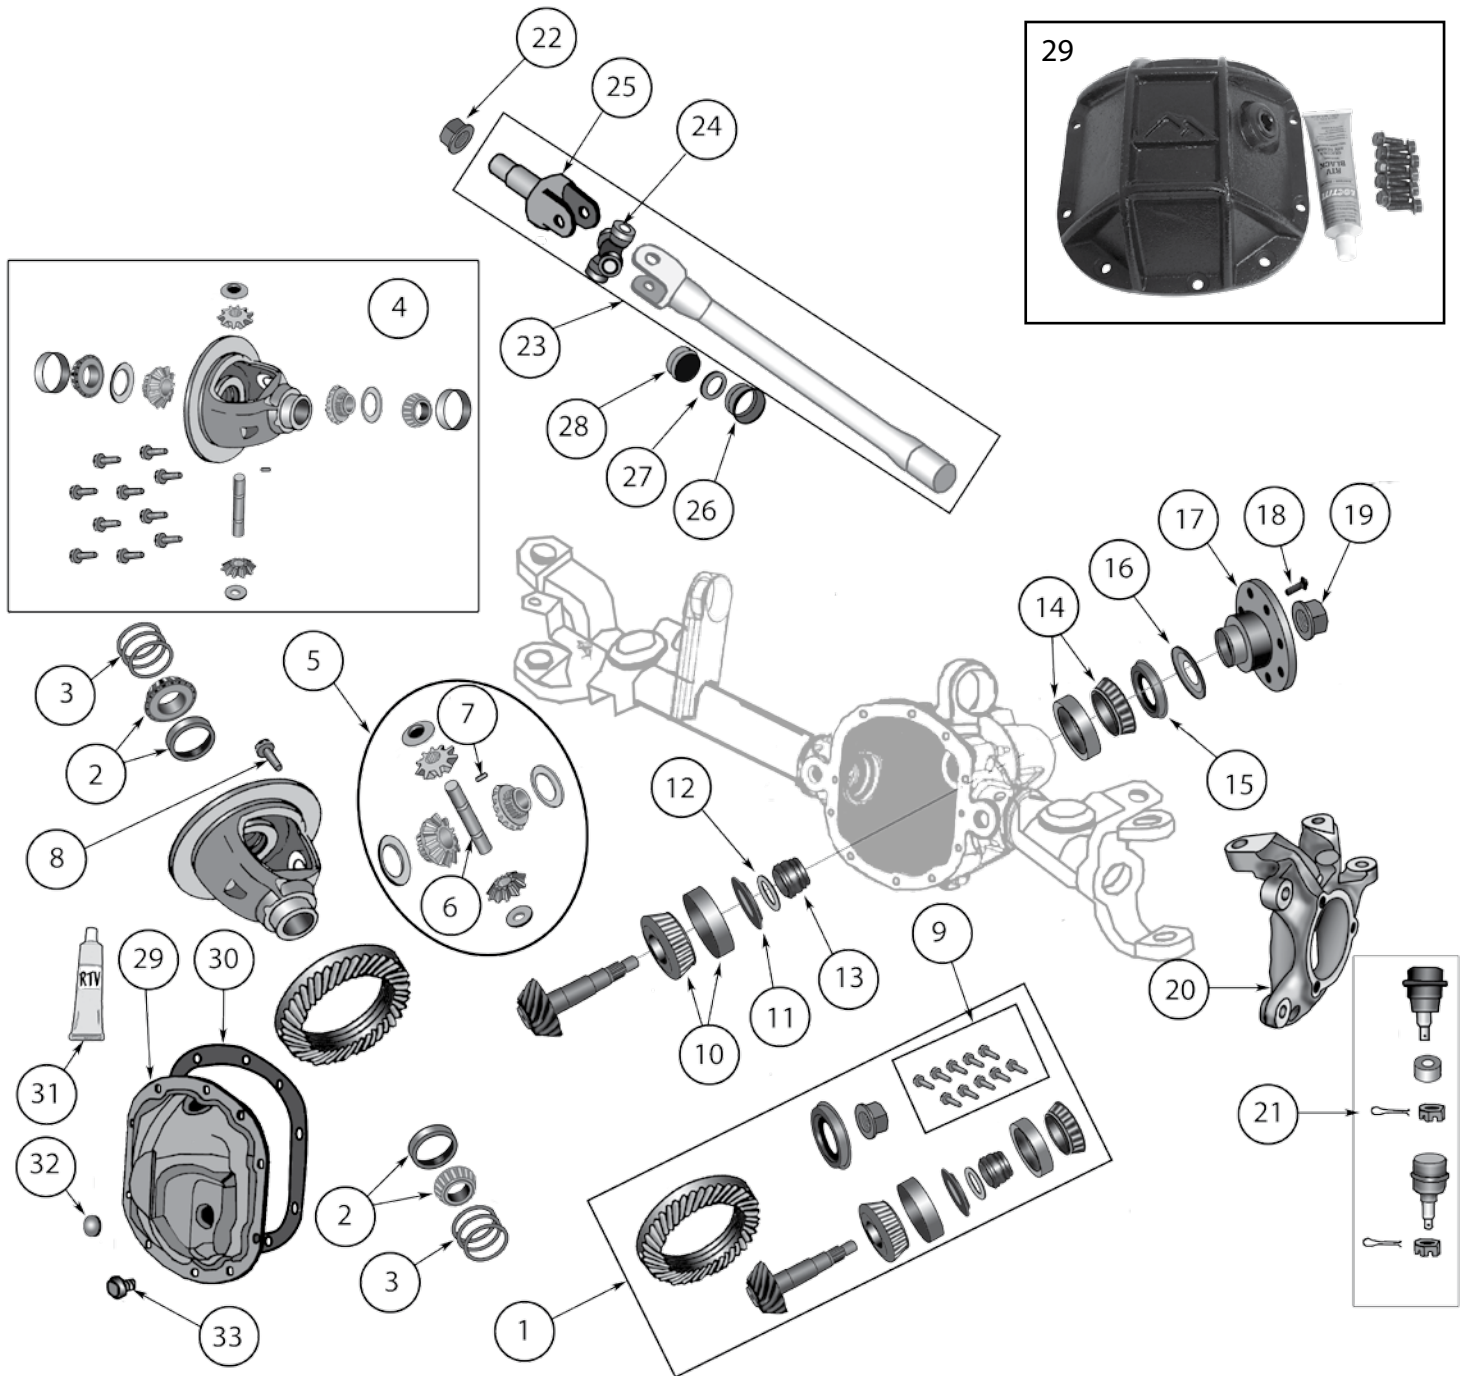

Item #	Description	Years	Comments	Replaces Part #
1	Ring & Pinion Set	07/17 08/17 2007 07/17	3.21 Ratio 3.73 Ratio; Includes Item #s: 9, 13, & 19 4.10 Ratio; Includes Item #s: 9, 13, & 19 4.88 Ratio	68004071AB* 68019333AB 68004094AB D30JK488
2	Bearing Set, Carrier	07/17	Includes 2 Bearings & 2 Cups	J8126500
3	Shim Set, Carrier	07/17	.109" - .148"	5066539AA
4	Case Assembly, Differential	07/17 07/17	3.21 Ratio 3.73, 4.10 Ratio	68004074AA* 68026549AA
5	Gear Set, Differential	07/17		68004075AA

* This Part # not currently carried by Crown Automotive