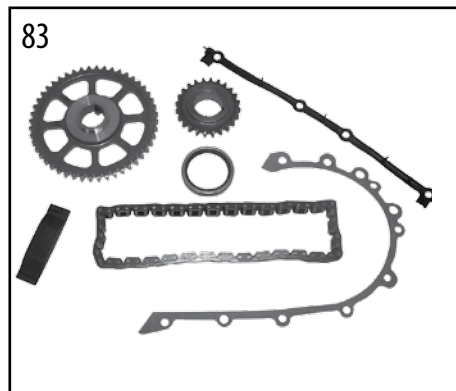

4.0 Liter (242) AMC Engine

ENGINE

Item #	Description	Years	Models	Comments	Replaces Part #
69	Transmission Mount Stabilizer	91/95	YJ	2 Required	J0945266
70	Transmission Mount Stud	91/95	YJ	At Crossmember	J5358879
71	Exhaust Insulator	87/95	XJ, MJ		53000101
72	Engine Mount	97/06	TJ	Left or Right	52019278
		87/01	YJ, XJ	LHD; Left or Right	52040267
		91/01	XJ	RHD; Left	52040267
		91/01	XJ	RHD; Right	52020018
		93/98	ZJ, ZG	Left	52018281
		93/98	ZJ, ZG	Right	52018280
		99/04	WJ, WG	Left	52058929
		99/04	WJ, WG	Right	52058928
73	Transmission Mount	97/06	TJ		52058551
		91/95	YJ		52002625
		87/99	XJ, MJ	w/o BA10/5 Transmission	52002334
		00/01	XJ		52059347AB
74	Transmission Mount	99/04	WJ, WG	w/ 4WD	52058994
		99/04	WJ	w/ 2WD	52058995
		97/98	ZJ		52058485
75	Transmission Mount	93/96	ZJ	w/ Automatic Transmission	52018857
		93/94	ZJ	w/ AX15 Transmission	52018096
76	Transmission Mount Bushing	93/94	ZJ	w/ AX15 Transmission	52017863
77	Transmission Mount	87/89	All	w/ BA10/5 Transmission	83505567
78	Engine Mount Kit	91/95	YJ	Incl. Engine Mounts, Transmission Mount, Isolators, & Studs	52019201K
79	Engine Mount Kit	87/89	XJ, MJ	w/ BA10/5 Transmission; Includes Engine Mounts & Transmission Mount	52019201KK
80	Engine Mount Kit	97/06	TJ	Includes Engine Mounts & Transmission Mount	52019278K
81	Timing Chain Kit	87/93	All	Includes Timing Chain, Sprockets, Guide, & Gaskets	33002977K
82	Timing Chain Kit	94/98	All	Includes Timing Chain, Sprockets, Guide, & Gaskets	53020444KE
83	Timing Chain Kit	99/06	All	Includes Timing Chain, Sprockets, Guide, & Gaskets	53020444KL
84	Oil Pan Kit	97/99	TJ	Includes Oil Pan & Gasket	53020833K
		91/98	YJ, ZJ, ZG	w/o Sensor Hole; Includes Oil Pan & Gasket	53020833K
		87/01	XJ, MJ	w/o Sensor Hole; Includes Oil Pan & Gasket	53020833K
85	Manifold Kit	91/99	TJ, YJ, XJ, MJ, ZJ	Includes Manifold & Gasket, Exhaust Seal, & Studs	4883385K
86	Stainless Steel Header Kit	91/99	TJ, YJ, XJ, MJ, ZJ	Includes Header, Gasket, Exhaust Seal, Studs, & Nuts	RT36001