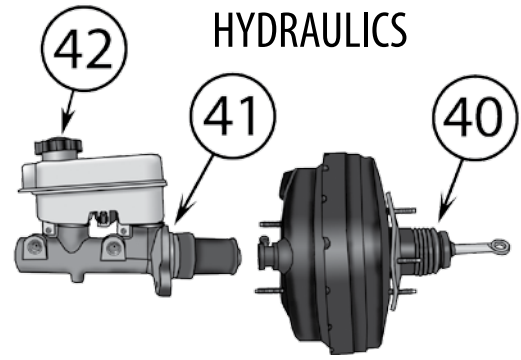

* This Part # not currently carried by Crown Automotive

Continued to Next Page . . .

PARKING BRAKES

Item #	Description	Years	Position	Notes	Replaces Part #
Hydraulics, Parking Brake Cables, & Miscellaneous					
35	Parking Brake Shoe Set	07/17	L & R		68003589AA
36	Parking Brake Hardware Kit	07/17	L & R	Includes Springs, Pins, & Adjusters	68003589HK
37	Parking Brake Adjusting Plug	07/17	L or R		J3201957
38	Backing Plate Assembly	07/17	L or R		52125175AA
39	Parking Brake Cable	07/17	L or R	2-Door	52059891AF
		07/17	L or R	4-Door	52060204AF
40	Brake Booster	07/10		w/ 11.89" Front Rotors	68003619AA
		11/17		w/ 11.89" Front Rotors	68068521AA *
		09/11		w/ 13" Front Rotors	68045999AA *
41	Master Cylinder	07/17		w/ 11.89" Front Rotors	68057474AA
		07/17		w/ 13" Front Rotors	68091278AB
42	Master Cylinder Cap	07/17			4683656
43	Pedal Bushing	07/17		4 Required for Automatic Trans.; 8 Required for Manual Trans.	52010309AB
44	Brake Pedal Pad	07/17		w/ Manual Transmission	52002750
		07/17		w/ Automatic Transmission	68031956AA
45	Brake Light Switch	07/17			56042023
Kits & Upgrades					
46	Disc Brake Service Kit	07/17	Front	w/ 11.89" Rotors; Includes Pads, Rotors, Springs, Pins, & Boots	52060137K
		07/17	Rear	Includes Pads, Rotors, Parking Brake Shoes, & Hardware	52060147K
47	Brake Hose Kit	07/10	L & R, F & R	Includes Front & Rear Hoses & Washers	BHK1
		11/17	L & R, F & R	Includes Front & Rear Hoses & Washers	BHK2
48	Stainless Steel Brake Hose Kit	07/10	L & R, F & R	Includes Front & Rear Hoses & Washers	RT31029 
49	Performance Brake Service Kit	07/17	Front	w/ 11.89" Rotors; Includes Pads, Drilled & Slotted Rotors, & Hardware	RT31027 
50	Performance Brake Service Kit	07/17	Rear	Includes Pads, Drilled & Slotted Rotors, Parking Brake Shoes, & Hardware	RT31028 
51	Big Brake Kit	07/17	Front	Includes Pads, 13" Rotors, Dual Piston Calipers, Brackets, & Hardware	RT31046 