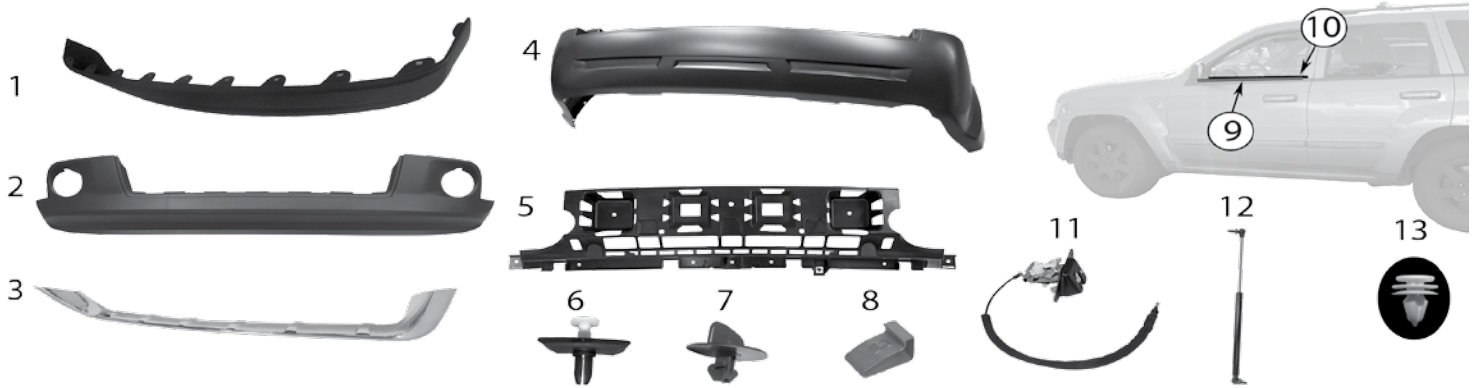

Item #	Description	Position	Color	Years	Comments	Replaces Part
Bumper, Doors & Related						
1	Bumper Air Dam	Front	Black Textured	05/07	Highline or Premium Models Only	5159125AA
2	Bumper Air Dam	Front	Black Textured	08/10	Located Below Front Fascia	68033745AB
3	Bumper Molding	Front		05/07		5159127AA
4	Fascia	Rear	Black Primed	05/10	Laredo w/o Hitch Bezel w/o Parksense System	5159058AC
		Front	Black Primed	08/10	w/o SRT8 Package; Paintable	68033744AB
5	Fascia Bracket	Front		05/07	Located Between Front Crossmember & Front Fascia	55156878AE
6	Retainer	F or R		05/10	Front Fascia - 2 Required; Rear Fascia - 4 Required	55157112AB
7	Retainer	Front		05/10	Air Dam Mounting	68033794AA
8	Retainer	F or R		05/10	Fascia Accent Mounting	4806226AA
9	Door Glass Weatherstrip	Front Right	Chrome	05/07	Outer; Until 1/7/2007	55078162AA
		Front Left	Chrome	05/07	Outer; Until 1/7/2007	55078163AA
10	Door Glass Weatherstrip	Front L or R		05/10	Inner	55399048AB
11	Liftgate Latch	Rear		05/10		4589131AF
12	Liftgate Support	Rear L or R		05/10		55394322AB
13	Retainer	F or R, L or R		05/10	For Door Panel	6507686AA