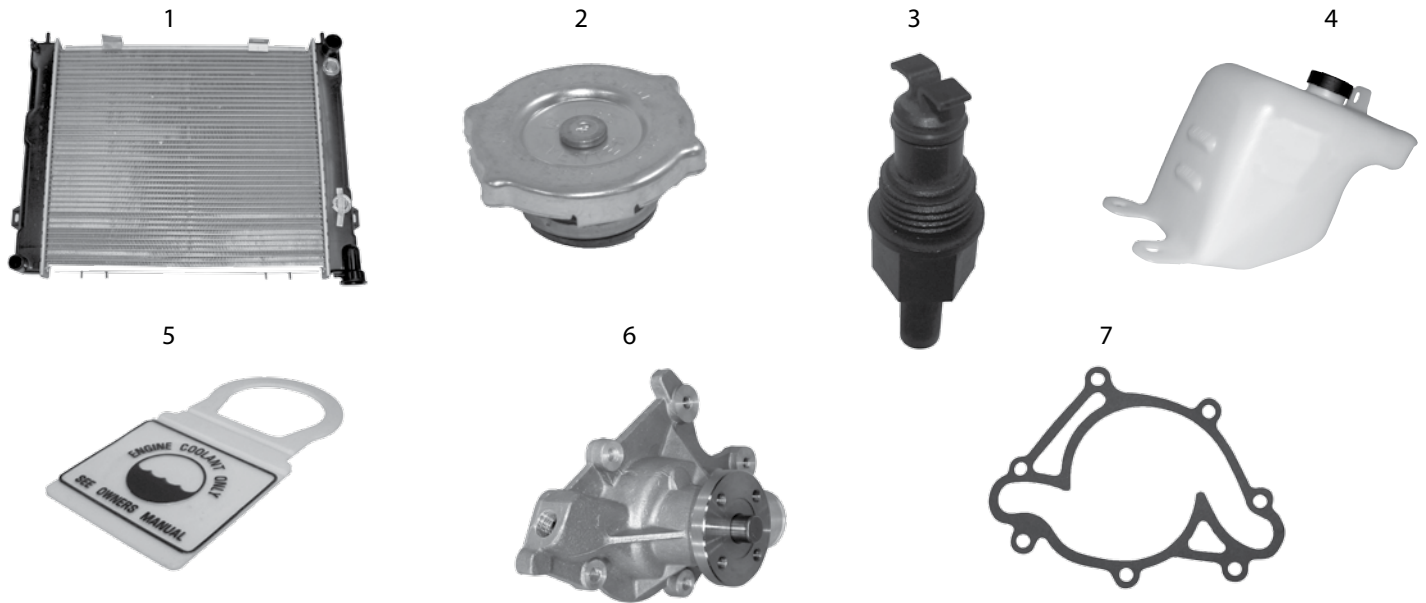

Item #	Description	Years	Model	Engine	Comments	Dimensions	Type	Replaces Part #
Radiators, Coolant Bottles & Related								
1	Radiator	93/97	ZJ	4.0L	Inlet 1-1/4"; Outlet 1-1/2"	22-1/8" x 19-3/8"	2 Rows	4734103
		1998	ZJ, ZG	4.0L		22-1/4" x 19-3/8"	2 Rows	52079597AB
		95/96	ZJ, ZG	4.0L	w/ Manual Transmission	22-1/4" x 19-3/8"	2 Rows	52028378
		93/97	ZJ, ZG	5.2L	Inlet 1-1/2"; Outlet 1-3/4"	22-1/8" x 19-3/8"	2 Rows	4734104
		1998	ZJ, ZG	5.2L, 5.9L		22-1/4" x 19-3/4"	2 Rows	52079598AB
2	Radiator Cap	93/96	ZJ	4.0L		16 psi		52079880AA
		97/98	ZJ, ZG	4.0L		18 psi		52079799AA
		94/98	ZJ, ZG	5.2L, 5.9L		18 psi		52079799AA
3	Radiator Draincock	1993	ZJ	4.0L	Plastic			4546100
		95/96	ZJ	4.0L	Plastic			4546100
4	Coolant Bottle	93/94	ZJ	All				52005183
5	Coolant Bottle Cap	93/94	ZJ	All				52005184
		95/98	ZJ, ZG	4.0L, 5.2L, 5.9L				52079331

Water Pumps & Related

6	Water Pump	93/98	ZJ, ZG	4.0L				4626054
		93/98	ZJ, ZG	5.2L, 5.9L				53020280
		96/98	ZJ, ZG	2.5L Dsl.				4864566
7	Water Pump Gasket	93/98	ZJ, ZG	4.0L				J3173204
		93/98	ZJ, ZG	5.2L, 5.9L				4483757AB
		96/98	ZJ, ZG	2.5L Dsl.				4864575

Continued to Next Page . . .