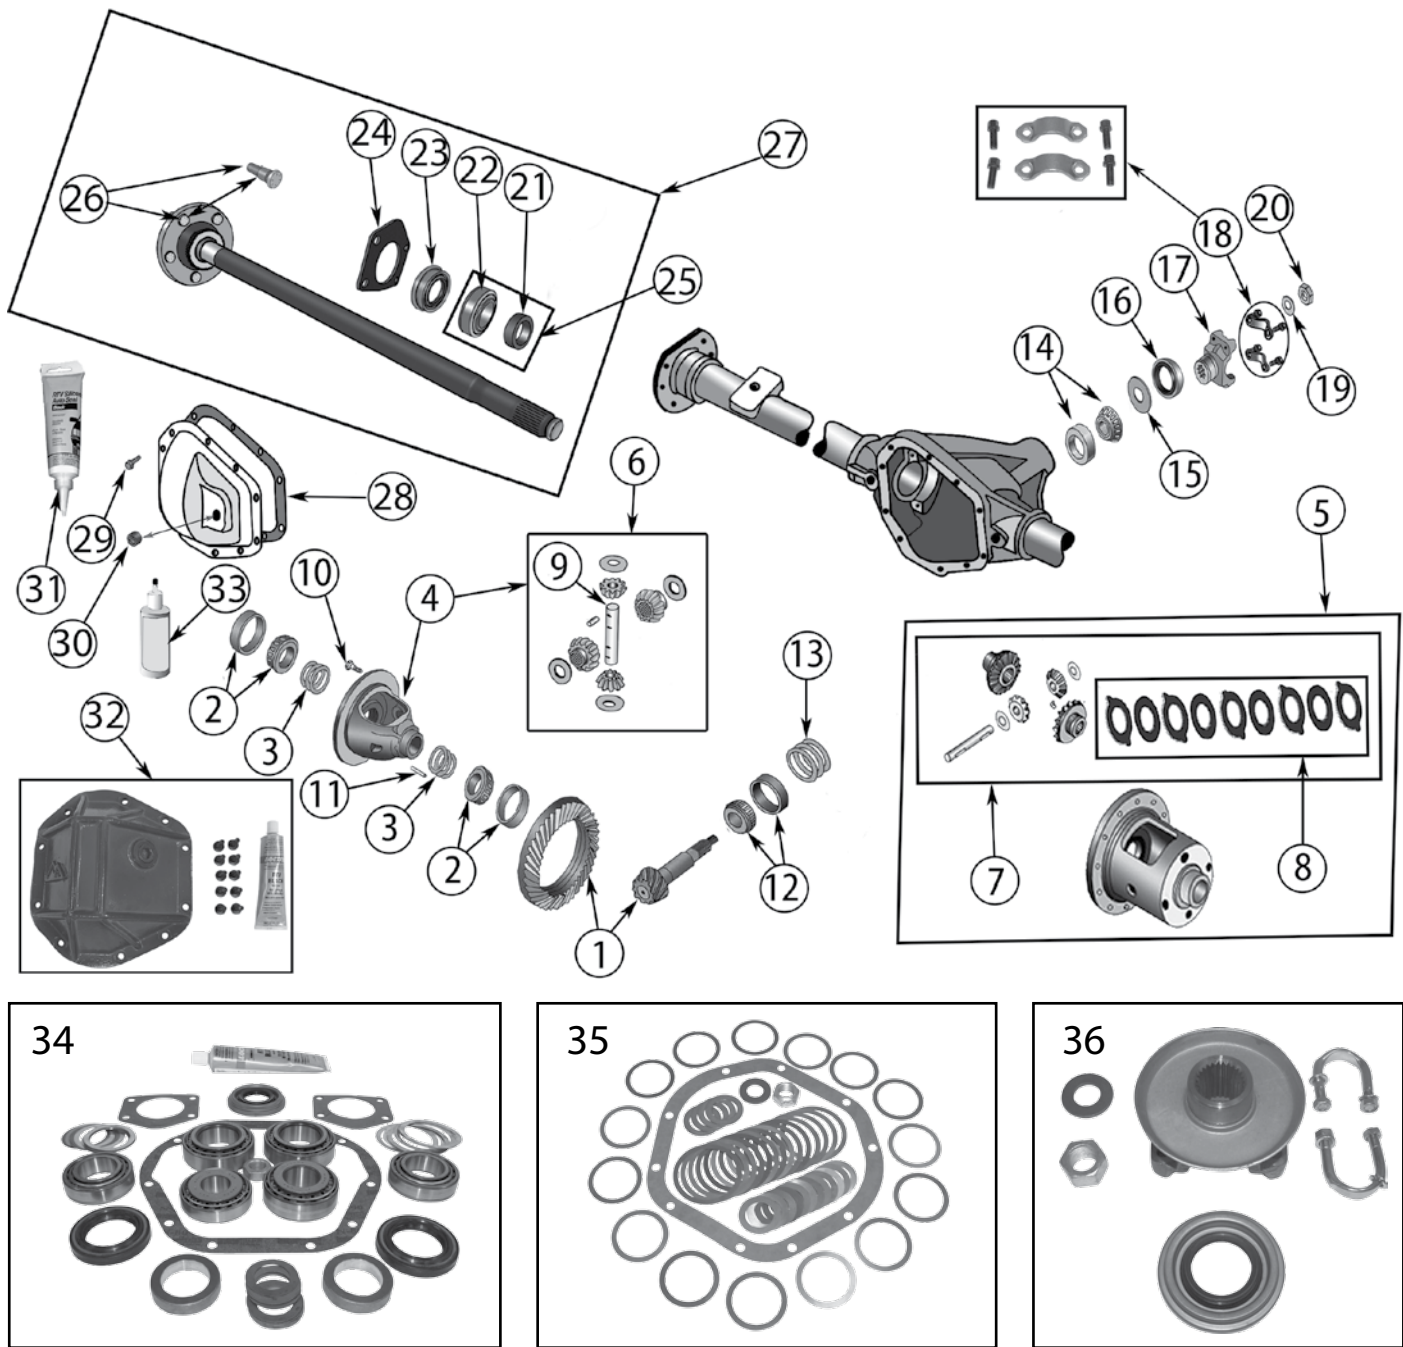

Item #	Description	Years	Comments	Ratio	Includes	Replaces Part #
1	Ring & Pinion Set	86/92		3.07 (43/14)	10, 19, 20	83504197
		86/92		3.54 (46/13)	10, 19, 20	4137749
		86/92		3.07 (43/14)	2, 3, 10, 15, 16, 19, 20, 28	J8129224
		86/92		4.09 (45/11)	2, 3, 10, 15, 16, 19, 20, 28	J8129225
2	Bearing Set, Differential	86/92	Includes 2 Bearings & 2 Cups	All		J8124071
3	Shim Set, Carrier	86/92		All	31	J8129222
4	Case Assembly, Differential, Standard	86/92		3.73 & Lower	2, 3, 10, 28, 31	83503073 *
5	Case Assembly, Differential, Trac-Lok	86/92	Case Assembly Only	3.73 & Lower	7	J0994341
		86/92		3.73 & Lower	2, 3, 7, 10, 28, 31	83505431
		1986	MJ	3.92 & Higher	2, 3, 7, 10, 28, 31	4741098

* This Part # not currently carried by Crown Automotive