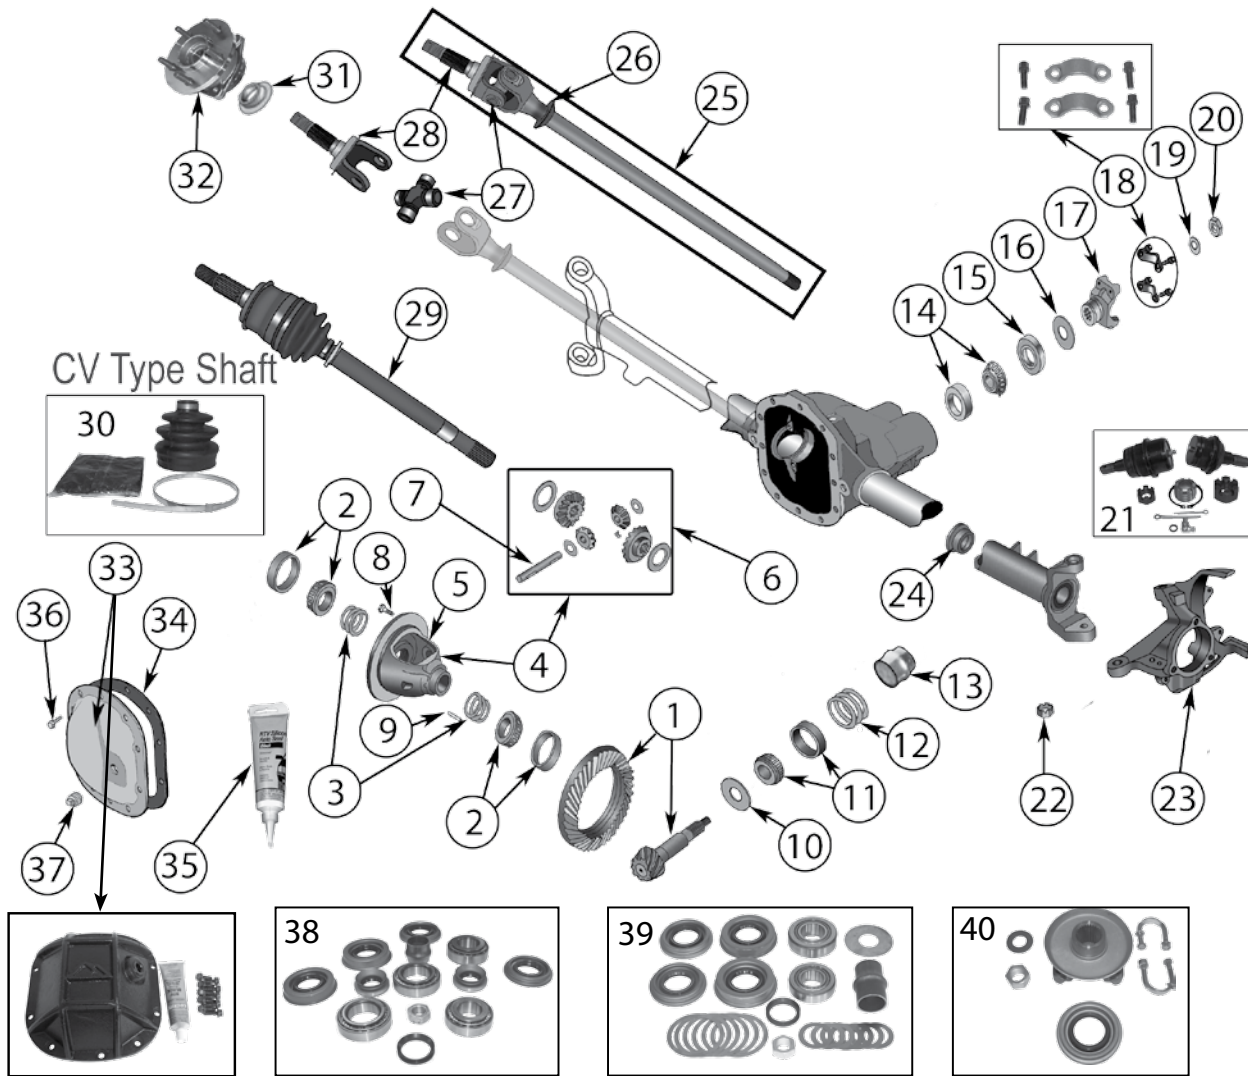

Item #	Description	Years	Comments	Ratio	Replaces Part #
1	Ring & Pinion Set	93/96	Until 1/4/1996	3.55	4720864
		96/98	After 1/4/1996	3.55	4864906
		93/96	Until 1/4/1996	3.73	4741015
		96/98	After 1/4/1996	3.73	4864843
2	Bearing Set, Differential	93/98	Includes 2 Bearings & 2 Cups	All	J8126500
3	Shim Set, Carrier	93/98		All	83500191
4	Case Assembly, Differential	93/98	Includes Gear Set	3.55	5252582
		93/98	Includes Gear Set	3.73	5252590
5	Case Only, Differential	93/98	Includes #3, 8, 9, 34	3.55	J8126515
6	Gear Set, Differential	93/98		All	5252591
7	Shaft, Differential	93/98		All	5003840AA
8	Bolt, Ring Gear	93/98	Each	All	J0649454
	Bolt Kit, Ring Gear	93/98	Includes 10 Bolts	All	4720891
9	Pin, Differential Shaft	93/98	Roll Type	All	J0636360
10	Slinger, Oil	93/98	Inner	All	3893982
11	Bearing Set, Pinion	93/98	Inner	All	J8126499