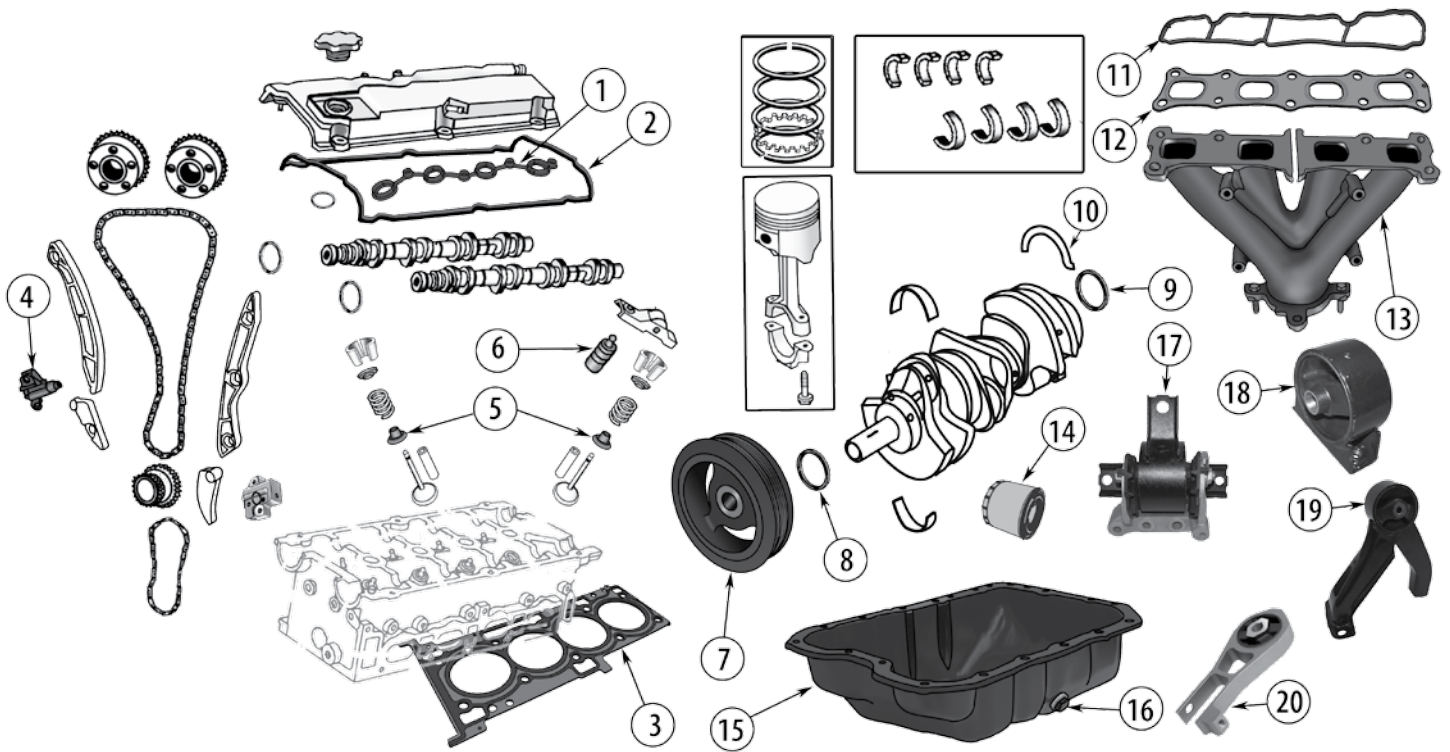

* This Part # not currently carried by Crown Automotive

Item #	Description	Years	Engine	Models	Comments	Replaces Part #
1	Spark Plug Well Gasket	07/17	2.0L, 2.4L	MK	1 Required	4884765AA
		14/18	2.4L	MP, KL, BU	4 Required	5047439AB
2	Valve Cover Gasket	07/17	2.0L, 2.4L	MK		4884762AA
		14/18	2.4L	MP, KL, BU		5047440AC
3	Cylinder Head Gasket	07/17	2.4L	MK		5189976AA
		14/18	2.4L	MP, KL, BU		68188889AF *
4	Timing Chain Tensioner	07/17	2.0L, 2.4L	MK		2441025000
		14/18	2.4L	MP, KL, BU		5047505AA
5	Valve Seal	07/17	2.0L, 2.4L	MK		2222425000 *
		14/17	2.4L	MP, KL, BU	Intake or Exhaust	5047453AA
6	Lifter	14/17	2.4L	KL, BU	Intake or Exhaust	5184332AA