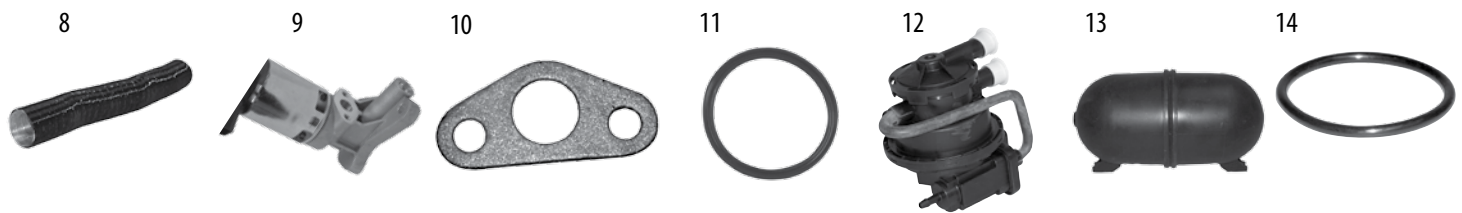

Item #	Description	Years	Model	Engine	Notes	Replaces Part #
XJ Cherokee, MJ Comanche 1984-2001						
1	PCV Valve	84/86	XJ, MJ	2.5L		J8132309
		87/92	XJ, MJ	2.5L	w/ Carburetor	J8132309
		84/86	XJ, MJ	2.8L		53000960
2	PCV Valve Elbow	84/90	XJ, MJ	2.5L	w/ Carburetor	J3236685
		1991	XJ, MJ	2.5L		53030591
		93/96	XJ	2.5L	w/ Carburetor; Rear	53030497
		98/00	XJ	2.5L		53030991
		91/93	XJ, MJ	4.0L	Front	53030591
		96/01	XJ	4.0L	Front	53030991
		97/01	XJ	4.0L	Rear	53030495
3	PCV Valve Grommet	94/01	XJ	2.5L, 4.0L	.94" ID	2946079
		87/90	XJ, MJ	4.0L	2.2mm ID	53004722
		87/93	XJ, MJ	2.5L	w/ EFI; 2.2mm ID	53004722
4	Crankcase Vent Tube	1997	XJ	2.5L	Valve Cover to Air Box	4854180
		97/01	XJ	4.0L	Valve Cover to Air Box	4854180
5	Check Valve	84/86	XJ, MJ	2.8L	Replaces Black Check Valve	J3228426
		84/86	XJ, MJ	2.5L	Replaces Black Check Valve	J3228426
		84/90	XJ, MJ	2.5L	Replaces Gray & White Check Valve	J3235938
6	Thermal Vacuum Switch	84/86	XJ, MJ	2.5L, 2.8L	w/ Carburetor (49 States)	J3237457
		87/96	XJ, MJ	2.5L	w/ Carburetor	J3237457
7	Vacuum Harness	1987	XJ, MJ	4.0L		53004379
		88/90	XJ, MJ	4.0L		53004838
8	Hot Air Duct	84/94	XJ, MJ	2.5L	w/ Carburetor	33003391
10	EGR Valve Gasket	84/93	XJ, MJ	2.5L		33004841
		94/96	XJ	2.5L	w/ Carburetor	33004841
		87/90	XJ, MJ	4.0L		J3221283
13	Vacuum Reservoir	91/96	XJ, MJ	2.5L, 4.0L		52004366