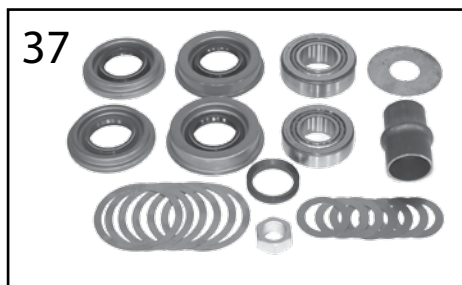

Item #	Description	Years	Comments	Ratio	Replaces Part #
19	Washer, Pinion Nut	97/06		All	J4004913
20	Nut, Pinion	97/00	Until 10/1/2000; Non-Flanged	All	J0801367
		00/06	After 10/1/2000; Flanged	All	5017755AA
21	Ball Joint Kit	97/06	Includes 1 Upper & 1 Lower w/ Hardware	All	83500202
	HD Ball Joint Kit	97/06	Includes 1 Upper & 1 Lower w/ Hardware	All	RT21003
22	Nut, Lower Ball Joint	97/06	Left or Right	All	J8123318
23	Knuckle, Steering	97/06	Right	All	52067576
		97/06	Left	All	52067577
24	Seal, Axle Shaft	97/06	Inner, Left or Right	All	J8121781
25	Axle Shaft Assembly	97/06	Left, w/o ABS	All	4874303
		97/06	Left, w/ ABS	All	4874307
		97/06	Right, w/o ABS	All	4874302
		97/06	Right, w/ ABS	All	4874306
26	Slinger, Inner Axle Shaft	97/06	Plastic	All	46849
27	U-Joint, Axle Shaft	97/06		All	J8126638
		97/06	Spicer	All	8126638SP
28	Shaft, Outer	97/06	w/o ABS	All	4636059
		97/06	w/ ABS	All	4713190
29	Slinger, Outer Axle Shaft	97/06	Left or Right	All	83500201
30	Hub Assembly	97/99	w/ 2-Piece Composite Rotor	All	53007449
		99/06	w/ 1-Piece Cast Rotor	All	53007449AC
31	Differential Cover	97/06	Includes Bolts & Fill Plug	All	4713451
	HD Differential Cover	97/06	Red; Includes Bolts, Fill Plug & RTV	All	RT20024
	HD Differential Cover	97/06	Black; Includes Bolts, Fill Plug & RTV	All	RT20030
32	Gasket, Differential Cover	97/06	Paper	All	J8120360
33	Sealant, RTV	97/06		All	J8993317
34	Bolt, Differential Cover	97/06	10 Required	All	J0273573
35	Plug, Differential Cover	97/06	1/2"-14	All	J4004751
36	Bearing & Seal Kit	97/06	Includes #s 2, 11, 13, 14, 15, 20, 24	All	D30LMASKIT
37	Pinion Bearing Kit	97/06	Includes #s 10, 11, 12, 13, 14, 15, 20	All	D30LPBK
38	U-Bolt Yoke Kit	97/06	Includes Yoke, Seal, Nut, & U-Bolts	All	D3044YOKEUBK