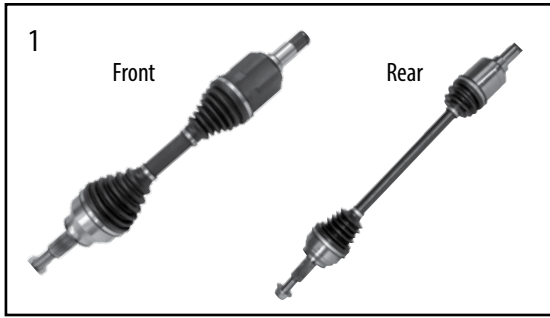

Item #	Description	Years	Engine	Axle Length	Location	Comments	Replaces Part #

WK Grand Cherokee 2011-2017

1	Axle Shaft	11/17			Front Left	w/ MP3010 Transfer Case	4578885AC *
		11/17			Front Left	w/ MP3023 Transfer Case	52124713AC
		11/17			Front Right	w/ MP3010 Transfer Case	4578884AC
		11/17			Front Right	w/ MP3023 Transfer Case	52124712AC
		11/13		195mm	Rear Left or Right	w/ Quadra-Trac II	52123522AA
		2011		215mm	Rear Left or Right	w/ Quadra-Trac II	68035016AB
		11/12		215mm	Rear Left or Right	w/ 2WD	68035016AB
		11/12		225mm	Rear Left or Right		68025001AB *
		11/12	3.6L	230mm	Rear Left or Right	w/ 2WD	52123523AA
		11/12	5.7L	230mm	Rear Left or Right	w/ 4WD	52123523AA
		11/12	3.0L Dsl.	230mm	Rear Left or Right	w/ 4WD	52123523AA
		14/17	3.6L	All	Rear Left or Right	w/ 4WD w/ Quadra-Trac II	52123522AA
		13/15	3.6L	All	Rear Left or Right	w/ 2WD	52123523AA
		13/17	5.7L	All	Rear Left or Right	w/ 4WD	52123523AA
13/17	3.0L Dsl.	All	Rear Left or Right	w/ 4WD	52123523AA		
2	Axle Shaft Seal	11/17		195mm	Rear Right		68084184AA *
		11/17		195mm	Front Left		68084185AA *
		11/17		195mm	Front Right		68084184AA *
		11/17		195mm	Rear Left		68084185AA *
		11/17		230mm	Rear Left		68084194AA
		11/12		215mm	Rear Left or Right		68014931AA
		11/12		225mm	Rear Left or Right		68084595AA
11/17		230mm	Rear Right		68084193AA		
3	Pinion Seal	11/17		All	Front		68084183AA
		11/17		195mm	Rear Left or Right		68084189AA *
		11/12		215mm	Rear Left or Right		4862634AA
		11/12		225mm	Rear Left or Right		68019927AA
		11/17		230mm	Rear Left or Right		68084189AA *
4	Pinion Bearing Set	11/12		215mm	Rear Inner	Includes Bearing & Cup	4862630AA
		11/12		215mm	Rear Outer	Includes Bearing & Cup	4862631AA
5	Carrier Bearing Set	11/12		215mm	Rear Left	Includes Bearing & Cup	4862633AA

MK Compass / Patriot

1	Axle Shaft	07/17			Front Left	w/ 2.0L Gas, 2.4L Engines	5085220AC
		14/17			Front Left	w/ 6F24 Transmission	52123871AB
		07/10			Front Right	w/ 2.4L Engine w/ AWD	5273438AE
		11/17			Front Right	w/ 2.4L Engine w/ CVT, T355 Transmission w/ AWD	5273438AE
		07/17	2.0L Gas, 2.4L		Front Right	w/ FWD w/ T355 Transmission; Does not Include Bracket or Inner Axle Shaft	5105649HS

* This Part # not currently carried by Crown Automotive