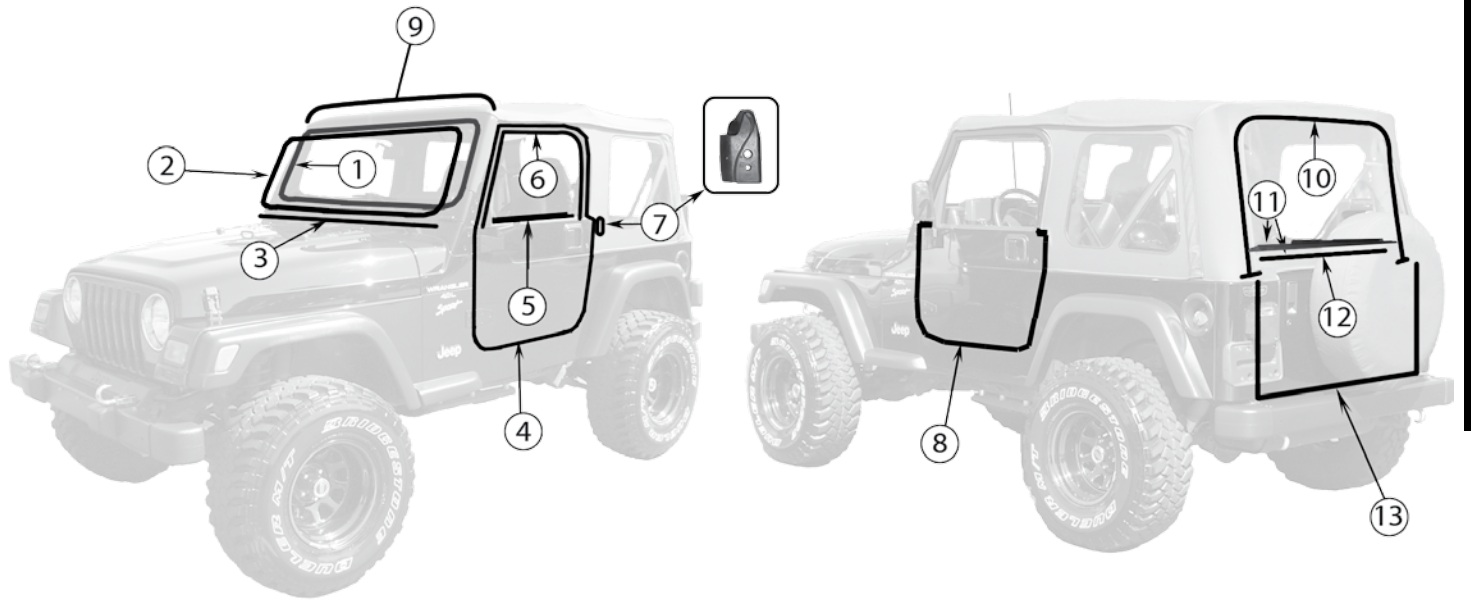

Item #	Description	Position	Year	Comments	Replaces Part #
Weatherstrip & Seals					
1	Windshield Weatherstrip		97/06		55176430AD
2	Weatherstrip Moulding		97/06	"T" shaped	55176567AC
3	Cowl Weatherstrip		97/06	Windshield Frame to Cowl	55395032AI
4	Door Weatherstrip	Left Right	97/06 97/06	w/ Full Steel Door w/ Full Steel Door	5017463AF 5017462AF
5	Door Glass Weatherstrip	Left Right	97/06 97/06	Outer, w/ Full Steel Door Outer, w/ Full Steel Door	55176565AC 55176564AC
6	Door Glass Weatherstrip	L or R	97/06	Inner, w/ Full Steel Door	55395174AA
7	Mocket Seal	Left Right	97/06 97/06	Seals Body to Hard Top or Door Surround Seals Body to Hard Top or Door Surround	55177257AB 55177256AB
8	Door Weatherstrip	Left Right	97/06 97/06	w/ Half Door w/ Half Door	5017011AB 5017010AB
9	Windshield Frame Weatherstrip		97/06	Hard or Soft Top to Windshield	55395101AB
10	Liftgate Weatherstrip		97/06	w/ Hard Top; Upper and Sides	55175041AH
11	Liftgate Weatherstrip Kit		97/06	w/ Hard Top; Lower Weatherstrip & Retainer	55175042K
12	Liftgate Weatherstrip		97/06	w/ Hard Top; Lower	55175042
13	Tailgate Weatherstrip		97/06		55175043AH