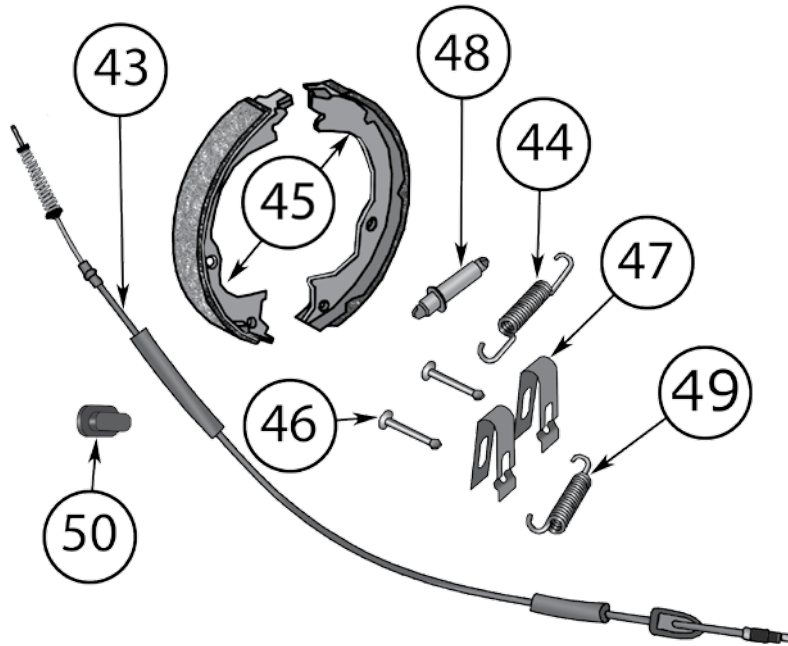

* This Part # not currently carried by Crown Automotive

Continued to Next Page . . .

BRAKE

WK Grand Cherokee, XK Commander 2005 - 2010

HYDRAULICS

PARKING BRAKES

* This Part # not currently carried by Crown Automotive