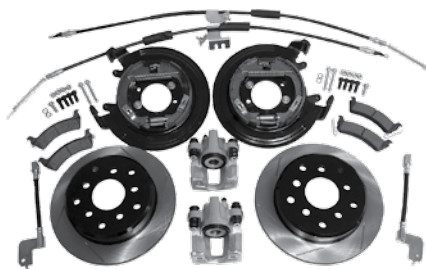

61

62

64

63

65

67

66

68

70

69

71

72