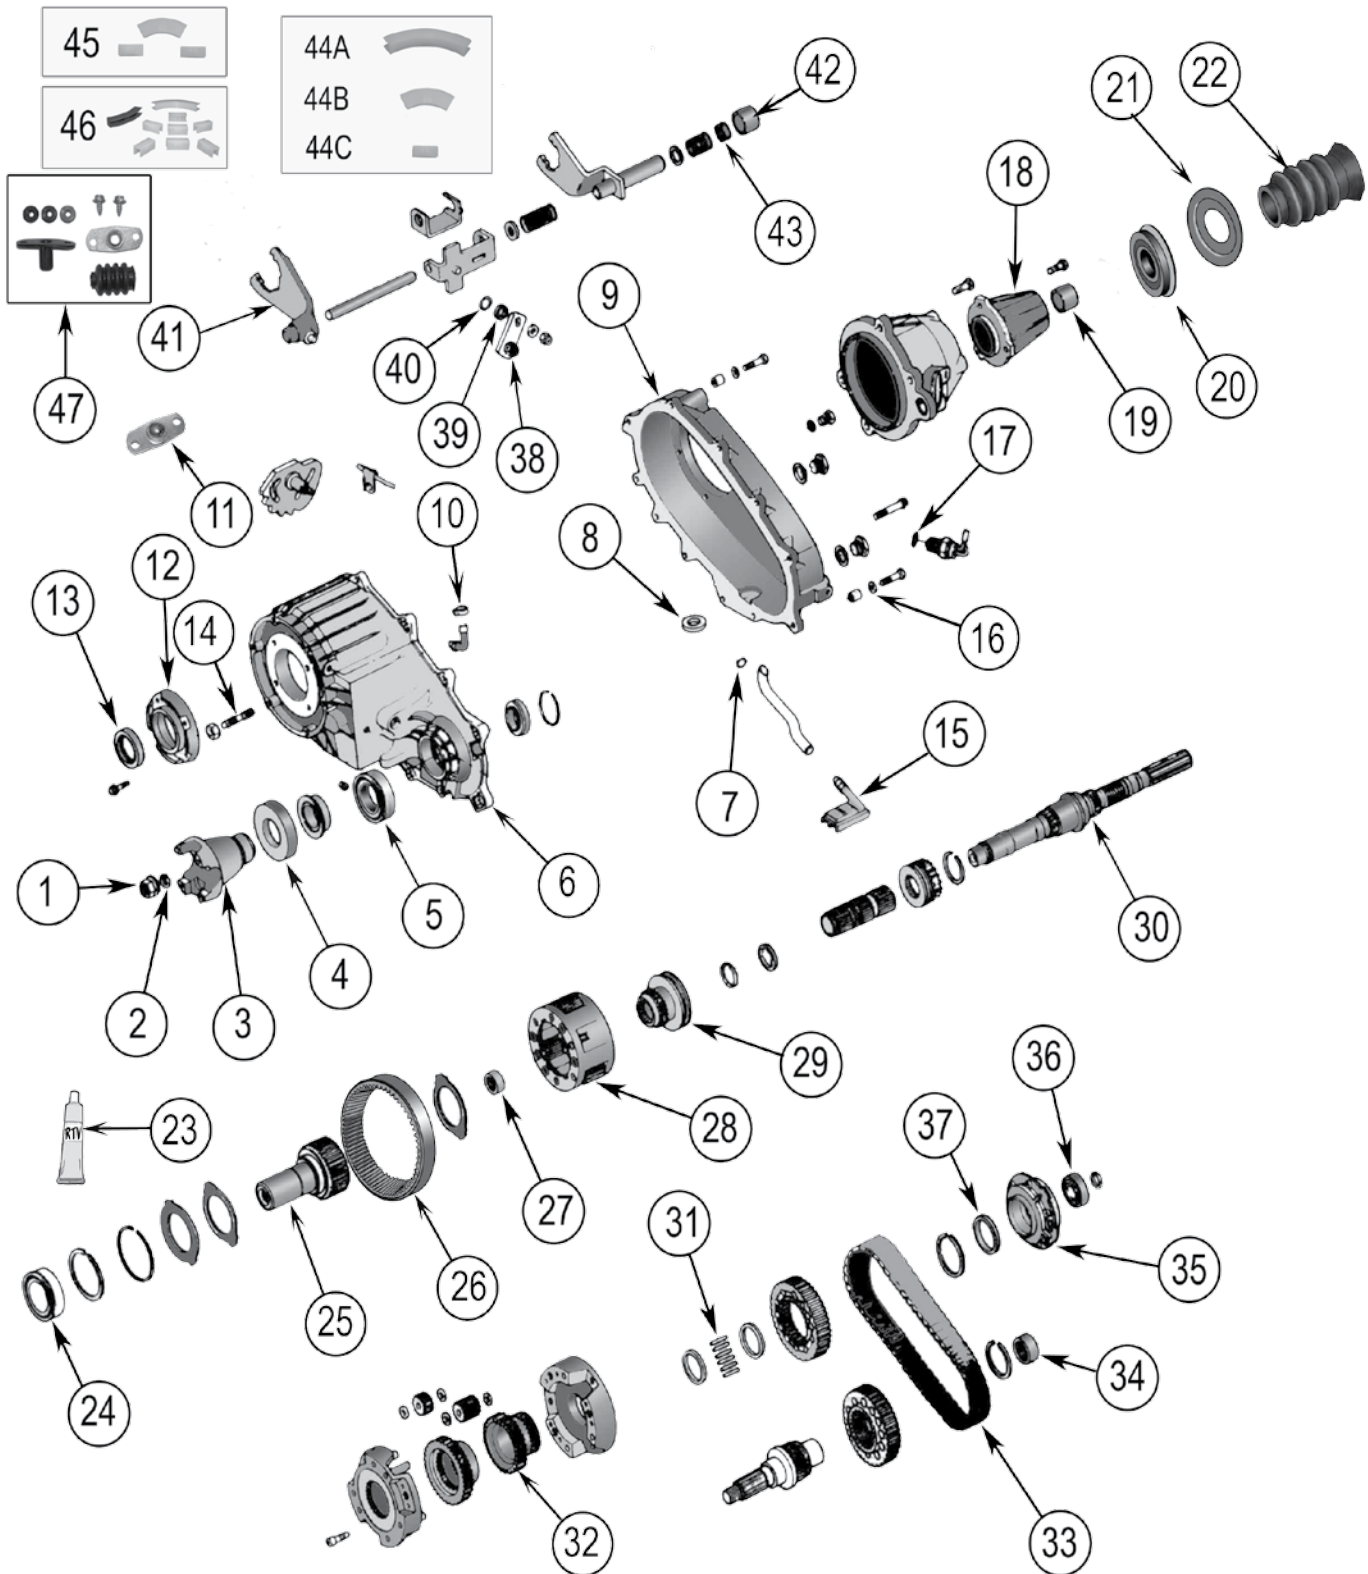

Item #	Description	Year/Model	Comments	Replaces Part #
1	Nut, Front Yoke			J3182601
2	Washer Seal, Yoke		Front; Rubber	4210973
3	Yoke, Transfer Case	87/95 XJ, ZJ 96/01 XJ, ZJ		4856142 4798138
4	Seal, Output, Front	87/90 XJ 91/93 XJ 93/95 ZJ 94/96 XJ 96/98 ZJ, ZG 97/07 TJ, XJ, WJ, WG, KJ	w/ Lip on Seal	83505290 83505290 4762899 4762899 4798125 4798125
5	Bearing, Front Output		Front	83300000
6	Case Half, Front	93/95 ZJ		4638947 *
7	O-Ring, Oil Pickup Tube			4338942
8	Magnet			3681601
9	Case Half, Rear	XJ, ZJ, WJ		4886373AA
10	Clamp	87/90		J4006047
11	Bearing, Shift	XJ, ZJ, ZG		52078134
12	Retainer, Bearing	87/90 91/07		4338972 4338973
13	Seal, Input	87/93 XJ 93/98 ZJ, 97/98 ZG, 94/01 XJ 99/01 WJ, 2002 KJ, 02/04 WJ 03/07 KJ		J5359457 4167929 4167929 5019020AA
14	Mounting Stud	2002 KJ	6 Required	4746253
15	Filter, Transfer Case Oil			4338943
16	Washer			83503512 *
17	Seal, Vacuum Switch			4338956
18	Extension, Case	87/96 XJ		83503156
19	Bushing, Extension Housing	87/99 XJ, 93/96 ZJ		J8134490
20	Seal, Rear Output	87/95 XJ 96/01 XJ 93/95 ZJ 96/98 ZJ, ZG 99/04 WJ 00/04 WJ 02/07 KJ	w/ 4.0L Engine w/ 4.7L Engine	4638904 4798117 4638904 4798117 4798117 5019026AA 5072307AA
21	Slinger	94/04 XJ, ZJ, WJ		5016615AA
22	Boot, Driveshaft	94/04 XJ, ZJ, WJ		4798123
23	Sealant, RTV			J8993317
24	Bearing, Input Shaft	87/93 94/07	Front Front	4338891 4746155

* This Part # not currently carried by Crown Automotive

Continued to Next Page . . .