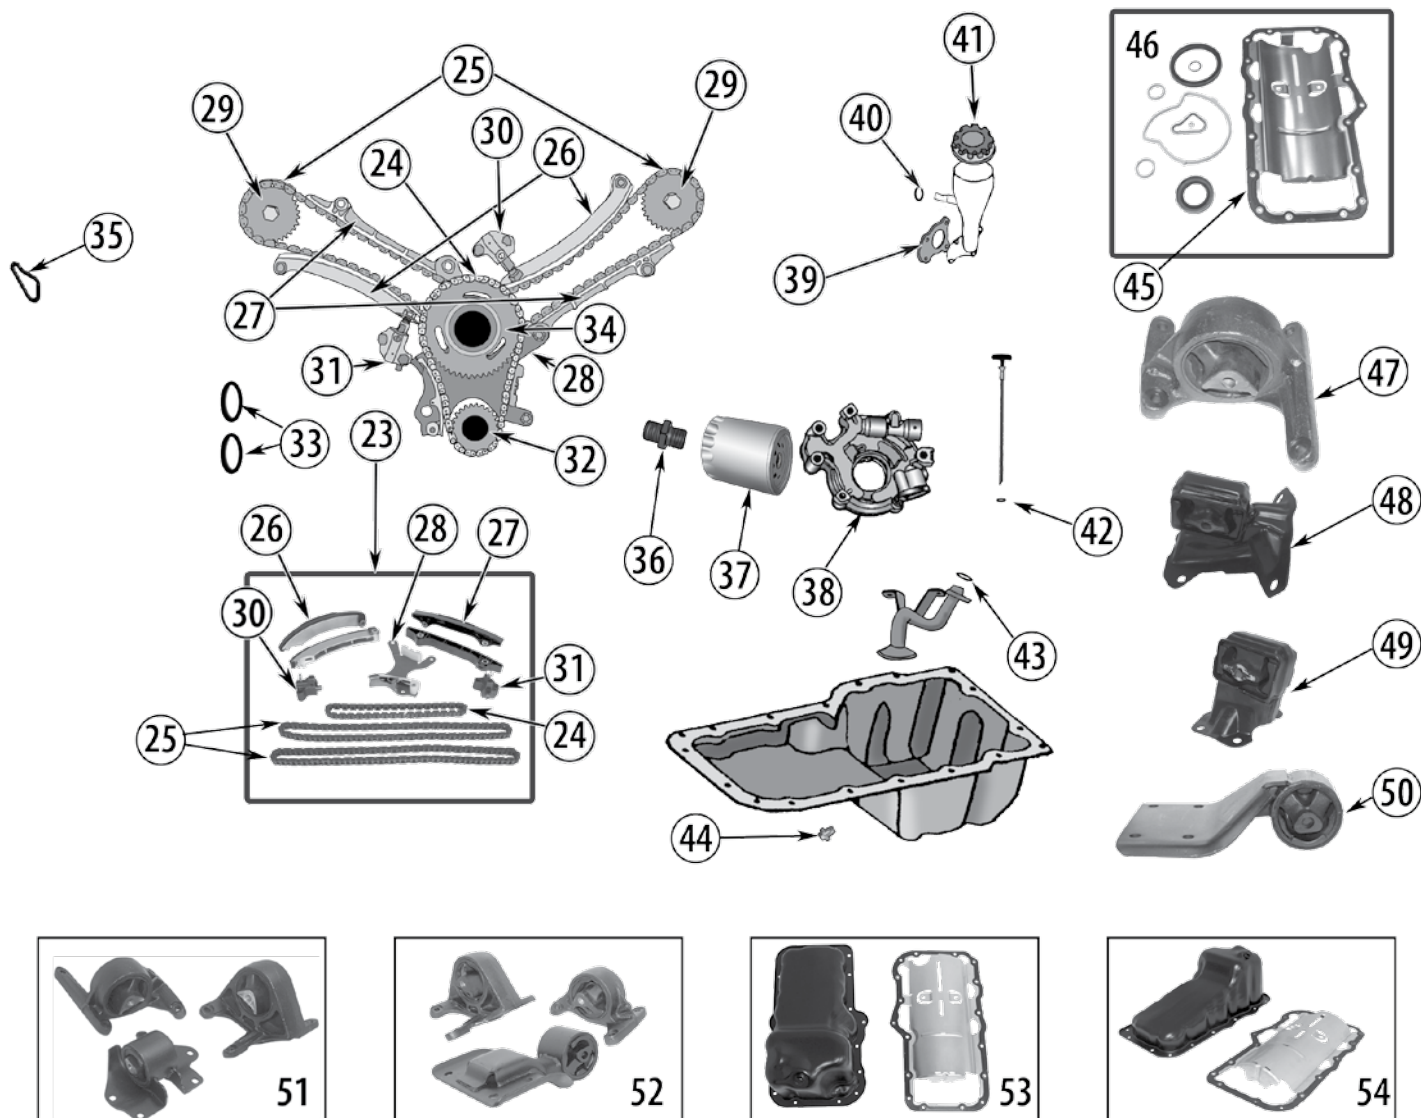

Item #	Description	Years	Models	Comments	Replaces Part #
23	Timing Kit	02/12	All	Includes Timing Chains, Guides, Arms, & Tensioners	5019423AD
24	Timing Chain	02/12	All	Primary	53020680
25	Timing Chain	02/12	All	Secondary; Left or Right	53021295AA
26	Timing Chain Arm	02/12	All	Secondary; Left or Right	53021292AB
27	Timing Chain Guide	02/12	All	Secondary; Left	53021294AA
		02/12	All	Secondary; Right	53021293AA
28	Timing Chain Tensioner	02/12	All	Primary	53020681
29	Camshaft Sprocket	02/12	All	Left	53021290AA
		02/12	All	Right	53021291AF
30	Timing Chain Tensioner	02/12	All	Secondary; Right	53021249AA