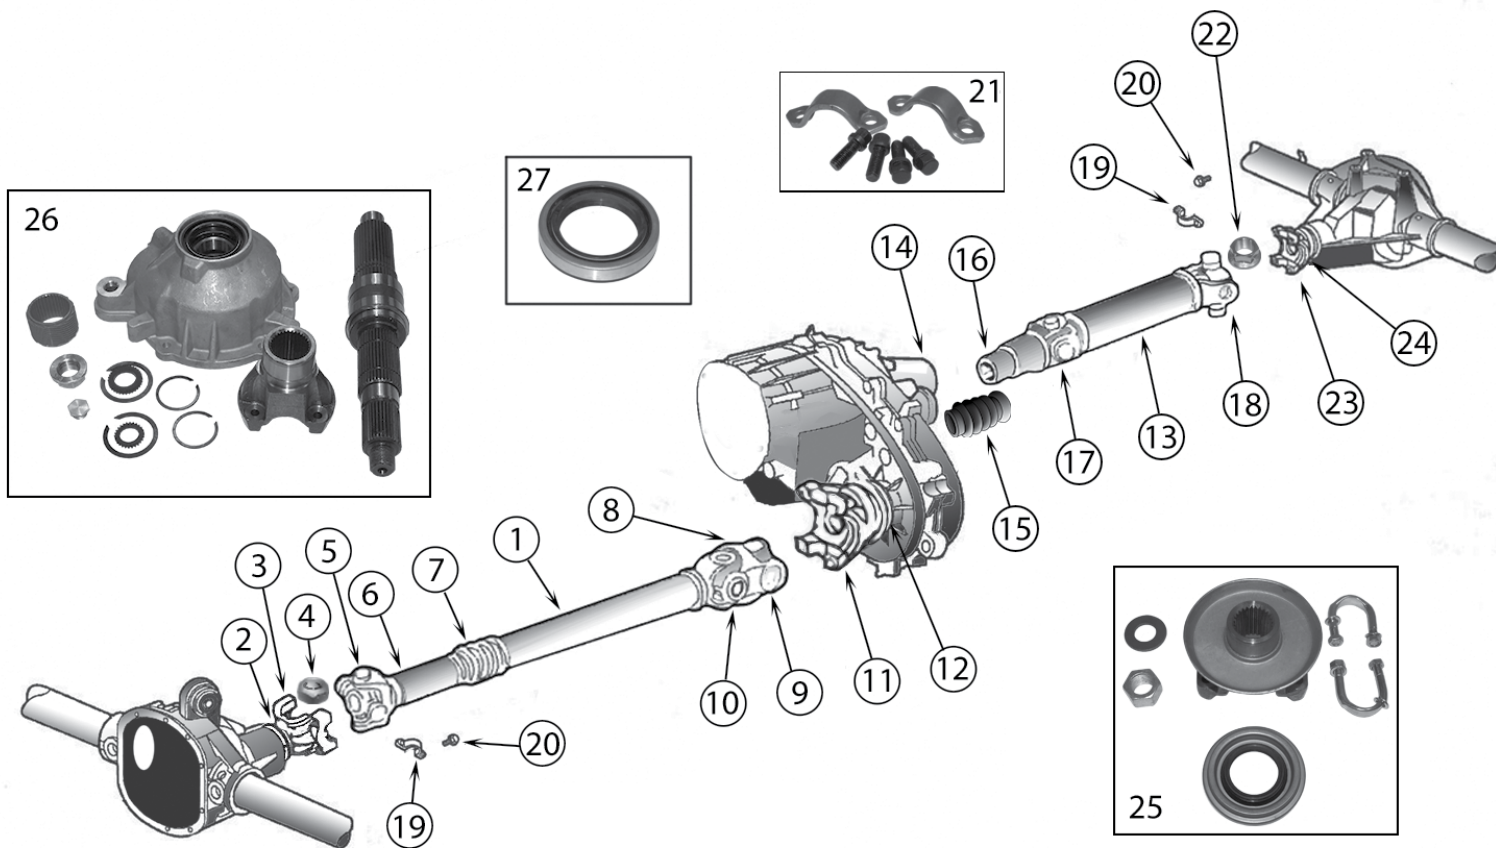

Item #	Description	Model	Location	Years	Comments	Replaces Part #
14	Seal, Transfer Case Output	XJ, MJ	Rear	87/95	w/ NP231 Transfer Case	4638904
		XJ	Rear	96/01	w/ NP231 Transfer Case	4798117
		XJ	Rear	87/95	w/ NP242 Transfer Case	4638904
		XJ	Rear	96/01	w/ NP242 Transfer Case	4798117
		XJ, MJ	Rear	85/90	w/ NP207 Transfer Case	4638904
		XJ	Rear	83/85	w/ NP228 Transfer Case	4762899
		XJ, MJ	Rear	87/90	w/ Kanda 87A-K Transfer Case	83504708
15	Boot, Drive Shaft	XJ	Rear	94/01	w/ NP231, NP242 Transfer Case	4798123
16	Slip Yoke	XJ	Rear	87/95	w/ 4WD	83503574
		XJ	Rear	96/01	w/ 4WD w/ 2.5L Gas, 4.0L Engines	4882714
		XJ	Rear	87/01	w/ 2WD w/ Automatic Transmission	83503593
		XJ	Rear	84/93	w/ 2WD w/ Manual Transmission	53001987
		XJ	Rear	94/00	w/ 2WD w/ 2.5L Gas Engine w/ Manual Transmission	53001987
		XJ	Rear	84/85	w/ 2WD w/ NP228 Transfer Case	J8134782