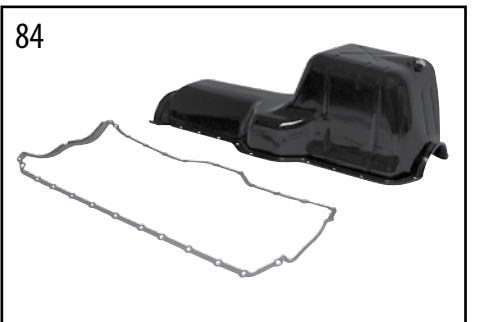

4.0 Liter (242) AMC Engine

ENGINE

Item #	Description	Years	Models	Comments	Replaces Part #
69	Transmission Mount Stabilizer	91/95	YJ	2 Required	J0945266
70	Transmission Mount Stud	91/95	YJ	At Crossmember	J5358879
71	Exhaust Insulator	87/95	XJ, MJ		53000101
72	Engine Mount	97/06	TJ	Left or Right	52019278
		87/01	YJ, XJ	LHD; Left or Right	52040267
		91/01	XJ	RHD; Left	52040267
		91/01	XJ	RHD; Right	52020018
		93/98	ZJ, ZG	Left	52018281
		93/98	ZJ, ZG	Right	52018280
		99/04	WJ, WG	Left	52058929
		99/04	WJ, WG	Right	52058928
73	Transmission Mount	97/06	TJ		52058551
		91/95	YJ		52002625
		87/99	XJ, MJ	w/o BA10/5 Transmission	52002334
		00/01	XJ		52059347AB
74	Transmission Mount	99/04	WJ, WG	w/ 4WD	52058994
		99/04	WJ	w/ 2WD	52058995
		97/98	ZJ		52058485
75	Transmission Mount	93/96	ZJ	w/ Automatic Transmission	52018857
		93/94	ZJ	w/ AX15 Transmission	52018096
76	Transmission Mount Bushing	93/94	ZJ	w/ AX15 Transmission	52017863
77	Transmission Mount	87/89	All	w/ BA10/5 Transmission	83505567
78	Engine Mount Kit	91/95	YJ	Incl. Engine Mounts, Transmission Mount, Isolators, & Studs	52019201K
79	Engine Mount Kit	87/89	XJ, MJ	w/ BA10/5 Transmission; Includes Engine Mounts & Transmission Mount	52019201KK
80	Engine Mount Kit	97/06	TJ	Includes Engine Mounts & Transmission Mount	52019278K
81	Timing Chain Kit	87/93	All	Includes Timing Chain, Sprockets, Guide, & Gaskets	33002977K
82	Timing Chain Kit	94/98	All	Includes Timing Chain, Sprockets, Guide, & Gaskets	53020444KE
83	Timing Chain Kit	99/06	All	Includes Timing Chain, Sprockets, Guide, & Gaskets	53020444KL
84	Oil Pan Kit	97/99	TJ	Includes Oil Pan & Gasket	53020833K
		91/98	YJ, ZJ, ZG	w/o Sensor Hole; Includes Oil Pan & Gasket	53020833K
		87/01	XJ, MJ	w/o Sensor Hole; Includes Oil Pan & Gasket	53020833K
85	Manifold Kit	91/99	TJ, YJ, XJ, MJ, ZJ	Includes Manifold & Gasket, Exhaust Seal, & Studs	4883385K
86	Stainless Steel Header Kit	91/99	TJ, YJ, XJ, MJ, ZJ	Includes Header, Gasket, Exhaust Seal, Studs, & Nuts	RT36001