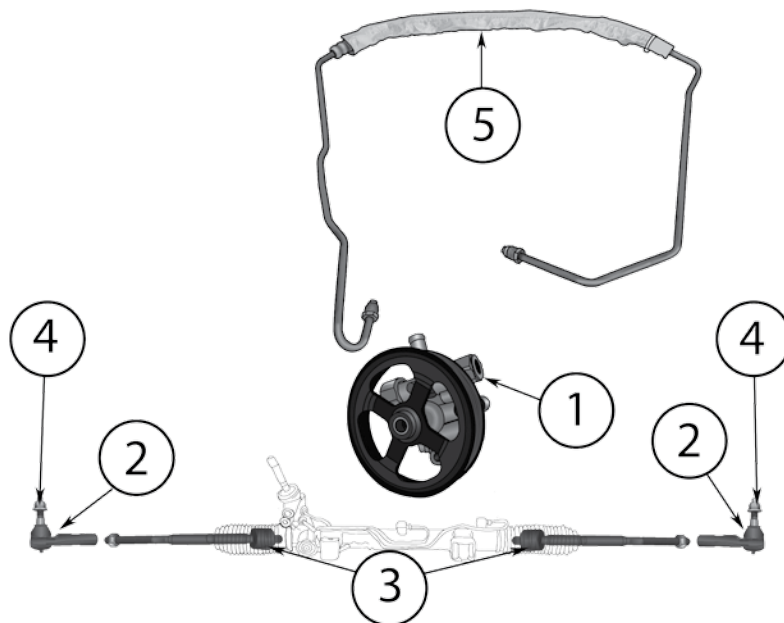

MK Compass, Patriot 2007-2017

Item #	Description	Position	Years	Comments	Replaces Part #
1	Power Steering Pump		07/17	w/ 2.0L, 2.4L Gas Engines	5105048AC
2	Tie Rod End	Left or Right	07/17		5183761AB
3	Inner Tie Rod	Left or Right	07/17		68019643AB
4	Tie Rod End Nut	Left or Right	07/17		6503046
5	Power Steering Pressure Return Hose		07/17	w/ LHD	5105087AN