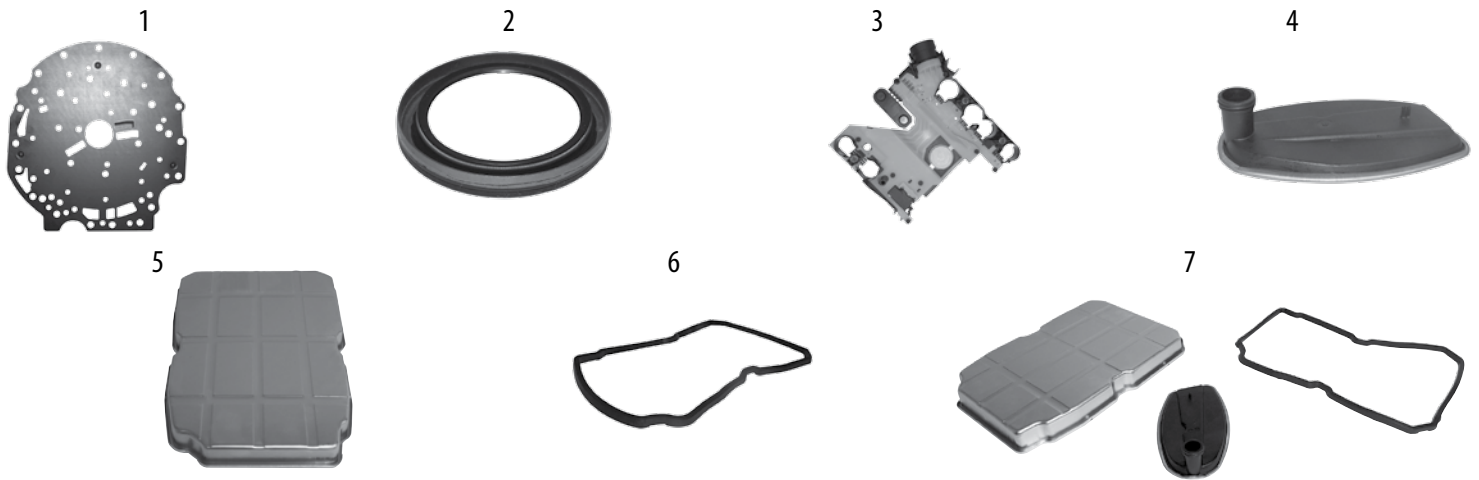

AUTOMATIC TRANSMISSION

Item #	Description	Model	Years	Comments	Replaces Part #
W5A580 Transmission					
1	Intermediate Plate	All	05/17	Located Between The Bellhousing & Clutch Retainer Assembly	52108147AA
2	Oil Pump Seal	All	05/17		52108424AA
3	Speed Sensor Module	All	05/17		52108308AC
4	Transmission Filter	All	05/17		52108325AA
5	Transmission Pan	All	05/17		52108327AC
6	Transmission Pan Gasket	All	05/17	Flexible Rubber	52108332AA
7	Transmission Pan Kit	All	05/17	Includes Oil Pan, Filter, & Oil Pan Gasket	52108327K