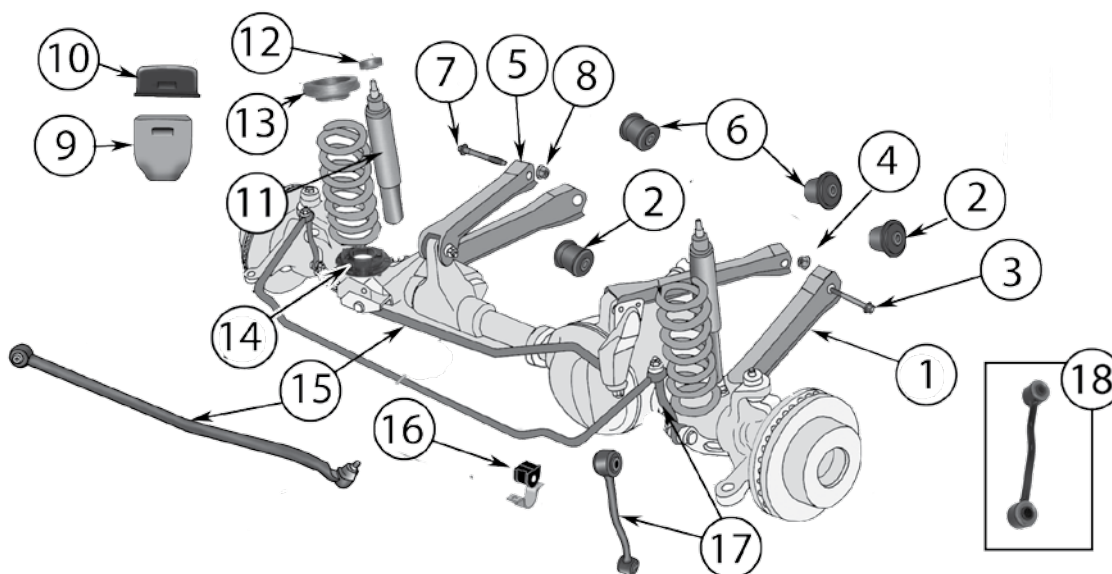

SUSPENSION

WJ / WG Grand Cherokee 1999-2004

FRONT

Item #	Description	Position	Years	Models	Comments	Replaces Part #
Front Suspension						
1	Lower Control Arm	Left or Right	99/04	WJ	Includes Bushings	52088217AB
		Left or Right	99/02	WG	Includes Bushings	52088217AB
		Left or Right	03/04	WG	Includes Bushings	52080306AB *
2	Control Arm Bushing	Lower	99/04	All	Body Side	52037830
3	Control Arm Bolt	Lower	99/04	All	Body Side; M14 X 2 X 105mm	6506033AA *
		Lower	99/04	All	Axle Side; M14 X 2 X 114mm	6505214AA *
4	Control Arm Nut	Lower	99/04	All	Body Side; M14 X 2 Threads	6505439AA *
		Lower	99/04	All	Axle Side; M14 X 2 Threads; Flanged Locking Nut	6502698
5	Upper Control Arm	Left or Right	99/04	All	Includes Bushing	52088208AB
6	Control Arm Bushing	Upper	99/04	All	Body or Axle Side	52088214
7	Control Arm Bolt	Upper	99/04	All	Body Side; M10 X 1.50 X 81mm	6505472AA *
		Upper	99/04	All	Axle Side; M10 X 1.50 X 70mm	6505306AA *
8	Control Arm Nut	Upper	99/04	All	Body or Axle Side; M10 X 1.5; Flanged Locking Nut	6502696
		Upper	01/04	WG	Body or Axle Side; M14 X 2; Flanged Locking Nut	6502698
9	Bump Stop	Left or Right	99/04	All		52088256
10	Bump Stop Cup	Left or Right	99/04	All		52088254
11	Shock Absorber	Left or Right	99/04	WJ	w/ Standard Duty Suspension	5014730AF
		Left or Right	99/04	WJ	w/ Heavy Duty Suspension	5014732AC
12	Shock Absorber Bushing	Left or Right	99/04	All	Upper; 2 Required Per Shock Absorber	52088289
13	Coil Spring Isolator	Upper	99/04	All		52088257
14	Coil Spring Isolator	Lower	99/04	All		52088401
15	Track Bar		99/04	All	LHD; w/ 4.0L, 4.7L Engines	52088305AB
			99/04	All	RHD	52088296
16	Sway Bar Bushing	Left or Right	99/02	WJ		52088284AD
		Left or Right	2003	WJ	w/ 31.5mm Sway Bar	52088284AD
		Left or Right	03/04	WJ	w/ 30mm Sway Bar	52088284AE
		Left or Right	01/03	WG		52088284AD
17	Sway Bar Link	Left or Right	99/04	All		52088283
18	HD Sway Bar Link	Left or Right	99/04	All	w/ Polyurethane Bushings	RT21039

* This Part # not currently carried by Crown Automotive