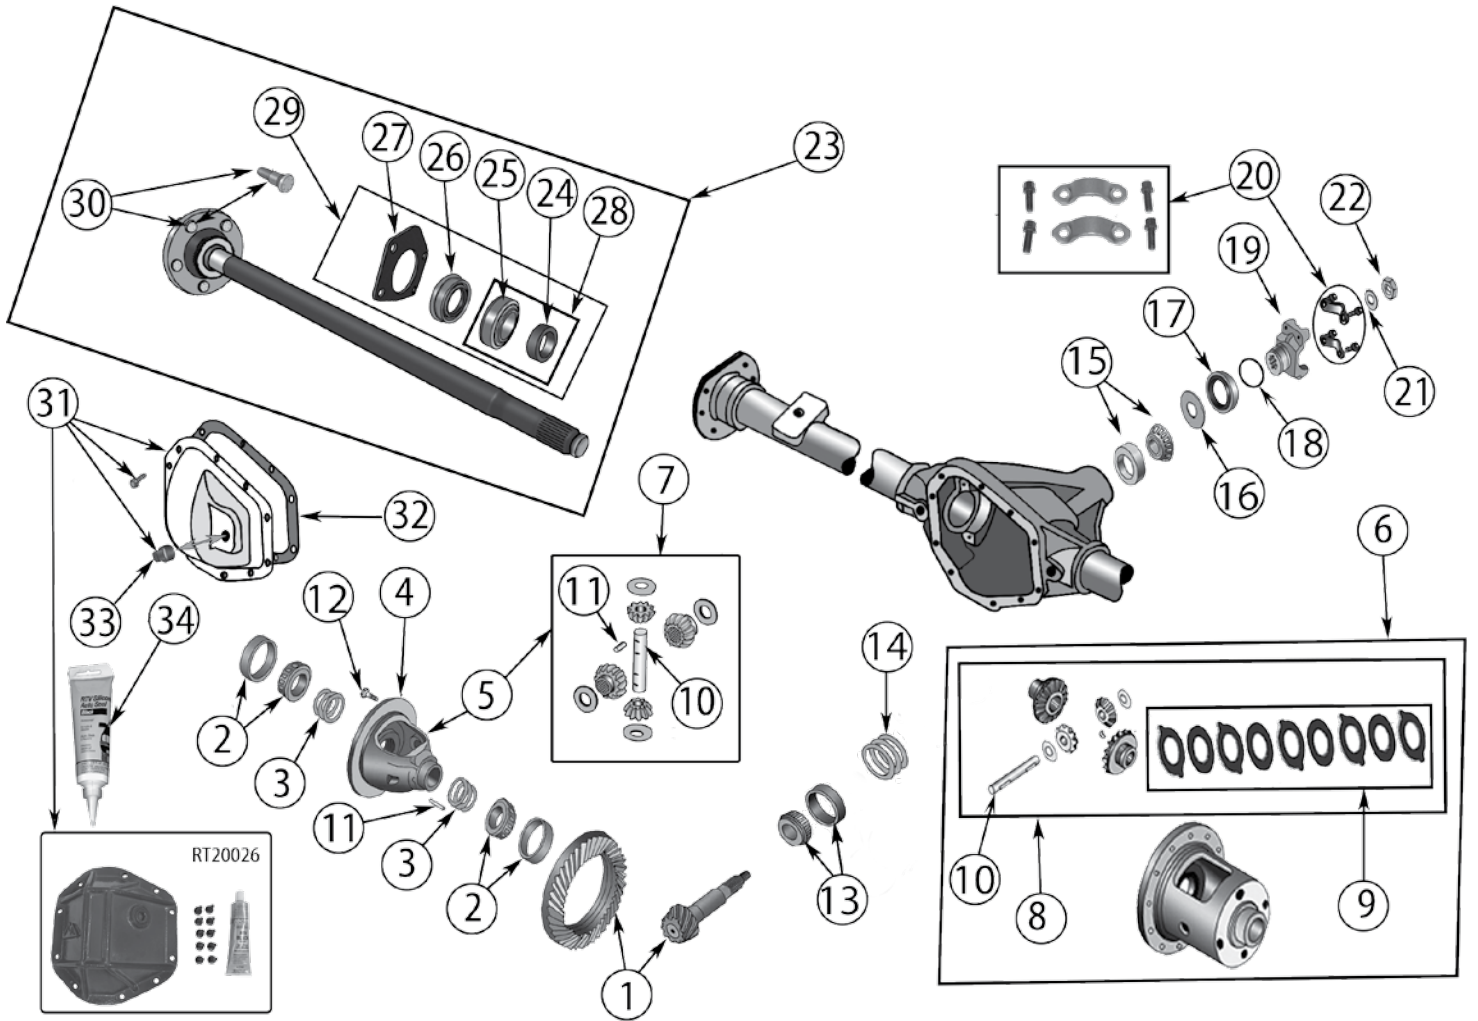

Item #	Description	Years	Comments	Ratio	Includes	Replaces Part #
1	Ring & Pinion	97/03	Uses 3/8" Ring Gear Bolts	3.73	1	J0935650
		97/03	Uses 3/8" Ring Gear Bolts	3.07 (43/14)	1, 12, 21, 22	83504197
		03/06	Uses 7/16" Ring Gear Bolts	3.07 (43/14)	1, 12, 21, 22	5103018AB *
		97/03	Uses 3/8" Ring Gear Bolts	3.55 (39/11)	1, 12, 21, 22	4882841
		97/03	Uses 3/8" Ring Gear Bolts	3.73 (41/11)	1, 3, 12, 13, 14, 15, 16, 17, 21, 22, 32, 34	J8124777
		03/06	Uses 7/16" Ring Gear Bolts	3.73 (41/11)	1, 12, 21, 22	5103016AB
		97/03	Uses 7/16" Ring Gear Bolts; w/o Tru-Lok	4.10 (41/10)	1, 12, 21, 22	4882844
		03/06	Uses 7/16" Ring Gear Bolts; w/Tru-Lok	4.10 (41/10)	1, 12, 22	5127180AA
		04/06	Uses 7/16" Ring Gear Bolts; w/o Tru-Lok	4.10 (41/10)	1, 12, 22	5127180AA
2	Bearing Set, Differential	97/06	Includes 2 Bearings & 2 Cups	All		J8124071
3	Shim Set, Carrier	97/02		All	3, 34	J8129222
		03/06		All	3, 32, 34	5093047AA

* This Part # not currently carried by Crown Automotive