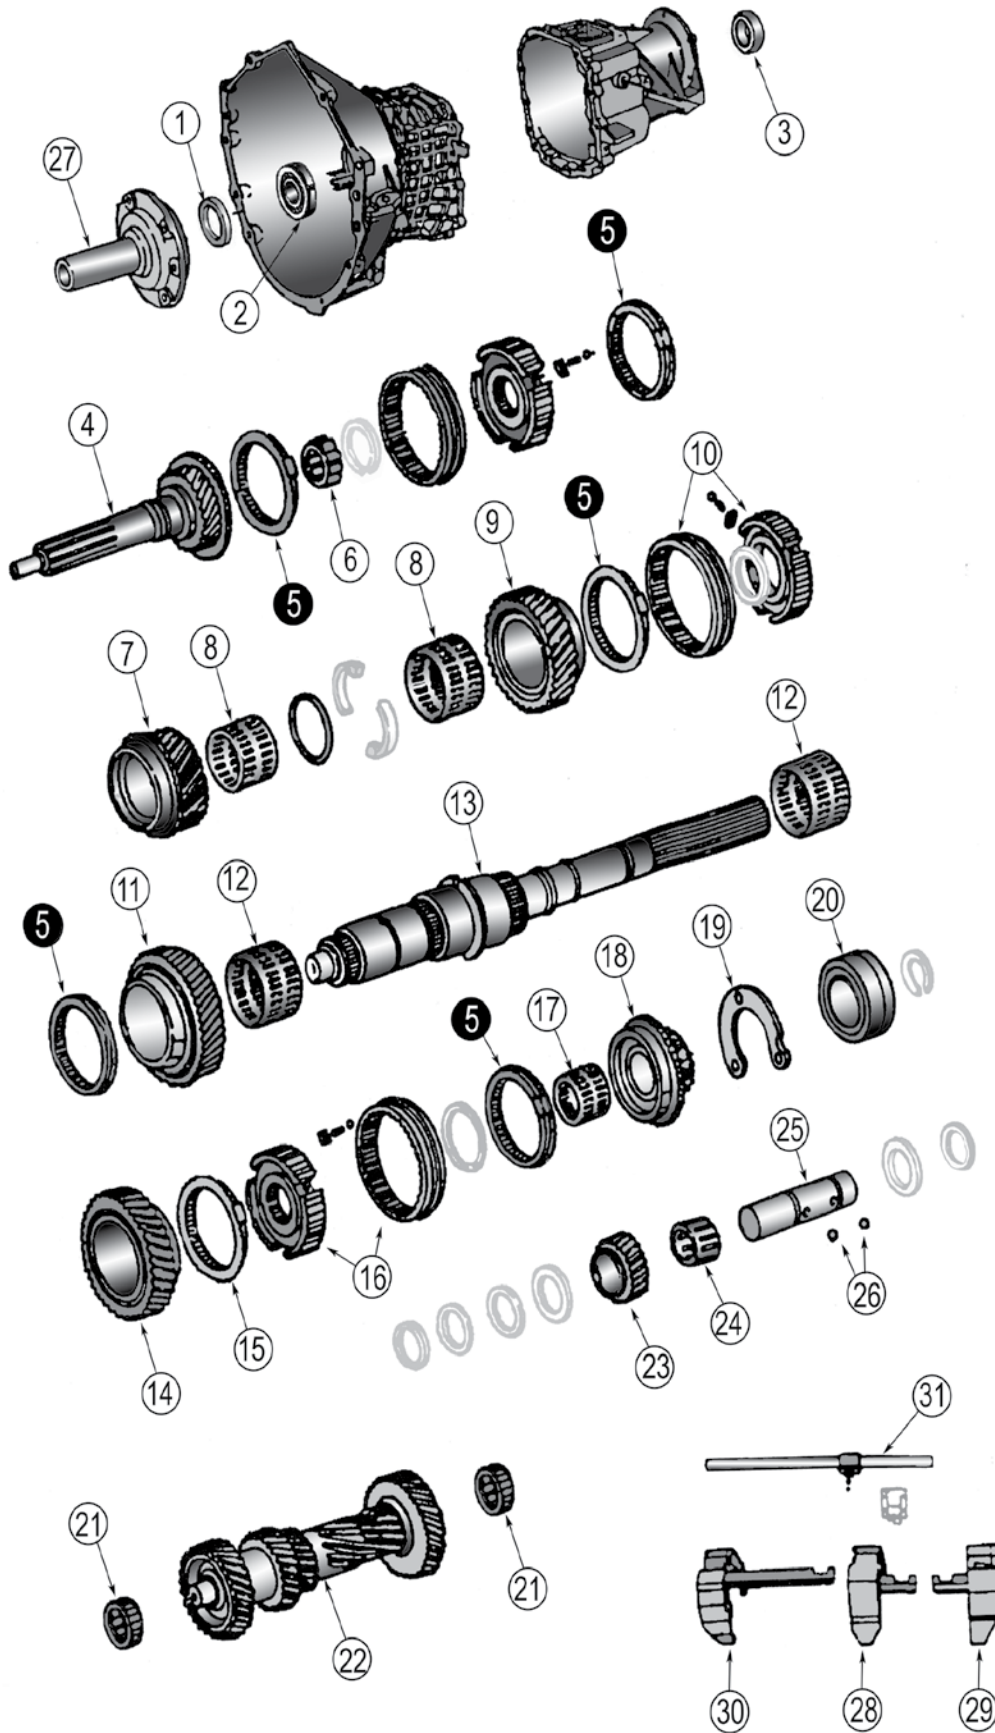

Item #	Description	Years	Model	Comments	Replaces Part #
1	Seal, Input Shaft	00/04	XJ,TJ,KJ		4741296
2	Bearing, Input Shaft	00/04	XJ,TJ,KJ		4874174AB
3	Seal, Output Shaft	00/04	XJ,TJ,KJ	4WD	4741118
		00/04	XJ,KJ	2WD	4531216AB
4	Shaft, Input	00/01	XJ,TJ		5013302AA *
		02/04	TJ,KJ	10 Splines; 26 Teeth	5019723AA
5	Synchronizer Blocking Ring	00/04	XJ,TJ,KJ	For Gears 3-5	4741277
6	Needle Bearing, Input Shaft	00/04	XJ,TJ,KJ		4741878
7	Gear, 3rd	00/01	XJ,TJ		5013195AA *
		02/04	TJ,KJ	30 Teeth	4883718AB
8	Needle Bearing, 2nd or 3rd Gear	00/04	XJ,TJ,KJ		5003039AA *
9	Gear, 2nd	00/01	XJ,TJ		5013194AA *
		02/04	TJ,KJ		4874358AB *
10	Synchronizer Assembly, 1st & 2nd Gear	00/01	XJ,TJ		5013191AA *
		02/04	TJ,KJ		4874356AB *
11	Gear, 1st	00/01	XJ,TJ		5013189AA *
		02/04	TJ,KJ		4874355AB *
12	Needle Bearing, 1st & Reverse	00/04	XJ,TJ,KJ		4741871 *
13	Main Shaft	00/01	XJ,TJ	4WD	5013180AA *
		00/01	XJ,TJ	2WD	5015955AA *
		02/04	TJ,KJ	4WD	4874309 *
		02/04	TJ,KJ	2WD	5003288AA *
14	Gear, Reverse	00/01	XJ,TJ		5013185AA *
		02/04	TJ,KJ		5019029AA *
15	Blocking Ring, Rev Gear Synchronizer	00/04	XJ,TJ,KJ	4WD	4741285
		00/04	XJ,KJ	2WD	4741277
16	Synchronizer Assembly, 5th & Reverse	00/04	XJ,TJ,KJ		4741278AB *
17	Needle Bearing, 5th Gear	00/04	XJ,TJ,KJ		4741273 *
18	Gear, 5th	00/01	XJ,TJ		5015956AA *
		2002	KJ	Diesel	4883300AB *
		02/04	TJ,KJ		5069040AA *
19	Bearing Retainer Output Shaft	00/04	XJ,TJ,KJ	4WD	4741114 *
20	Bearing, Output Shaft	00/04	XJ,TJ,KJ		4741866AB

* This Part # not currently carried by Crown Automotive

Continued to Next Page . . .