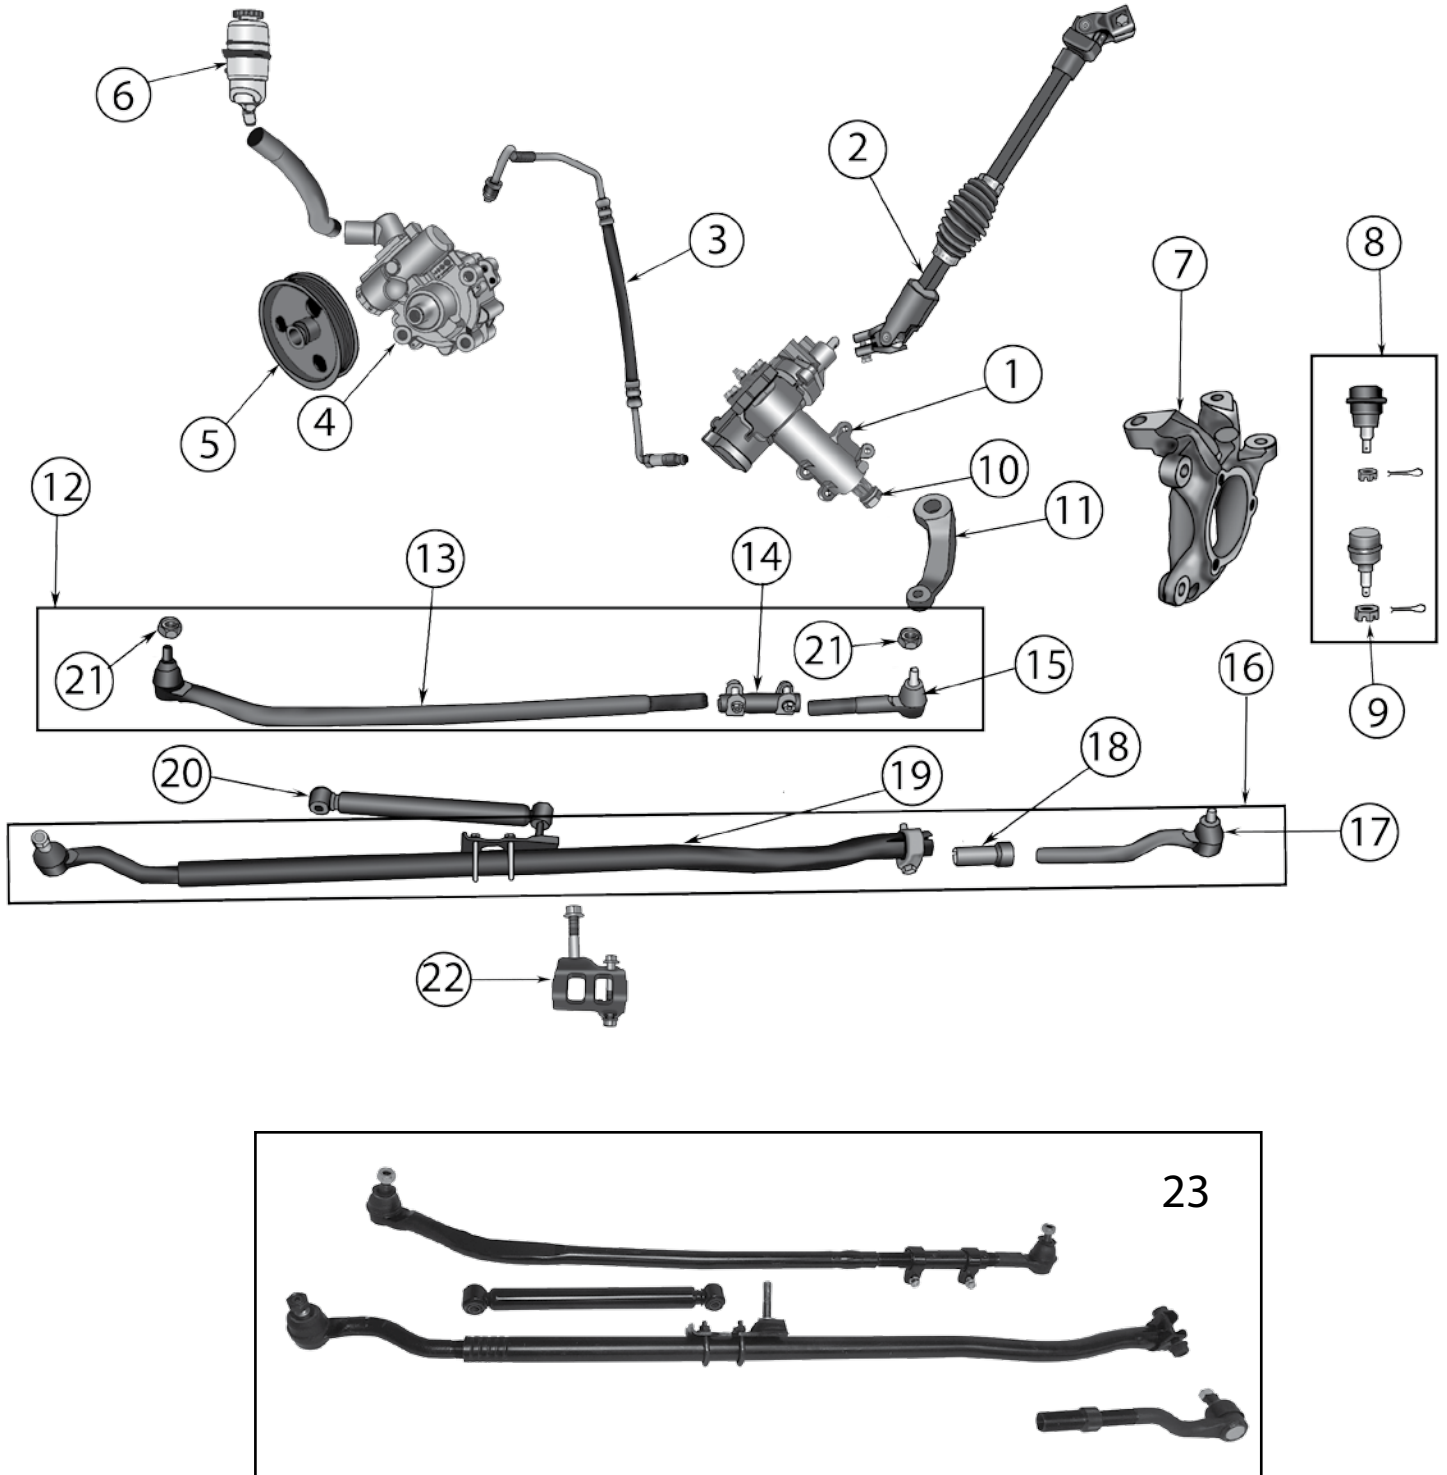

Item #	Description	Years	LHD / RHD	Comments	Replaces Part #
1	Steering Box	07/17	LHD	2 Door	68052897AC
		07/17	LHD	4 Door	52126348AD
		07/09	RHD	2 Door	52059898AD *
		10/14	RHD	2 Door	68052898AC *
		07/17	RHD	4 Door	52126349AE
2	Steering Shaft	07/17	All	Lower	55351281AE
3	Power Steering Pressure Hose	07/11	LHD	w/ 3.8L Engine	52059900AF
		07/11	RHD	w/ 3.8L Engine	52059901AD
4	Power Steering Pump	07/11	All	w/ 3.8L Engine; Includes Pulley	52059899AE
		07/17	All	w/ 2.8L Diesel Engine; Includes Pulley	52060171AE *
		12/17	All	w/ 3.6L Engine; Includes Pulley	5154400AC
		14/17	All	w/ 3.0L Gasoline Engine; Includes Pulley	5154400AC
5	Power Steering Pump Pulley	07/11	All	w/ 3.8L Engine	53032956AA
		07/17	All	w/ 2.8L Diesel Engine	53034094AA
6	Power Steering Reservoir	07/17	All		52126151AG *
7	Steering Knuckle	07/17	LHD	Left	68004087AA
		07/17	LHD	Right	68004086AA
8	Ball Joint Set	07/17	All	Includes 1 Upper & 1 Lower Ball Joint w/ Hardware	68004085AA
	HD Ball Joint Set	07/17	All	Includes 1 Upper & 1 Lower Ball Joint w/ Hardware	RT21002
9	Ball Joint Nut	07/17	All	Lower	J8123318
10	Pitman Arm Nut	07/17	All		J3200501
11	Pitman Arm	07/17	LHD		52060056AC
		07/17	RHD		52060057AC
		07/17	LHD	w/ up to 6" Lift; 4" Drop	RT21036
12	Drag Link Kit	07/17	LHD	Includes 2 Tie Rod Ends & Adjuster w/ Hardware	52060049K
13	Tie Rod End	07/17	LHD	Drag Link; At Knuckle	52060048AD
		07/17	RHD	Drag Link; At Knuckle	52126058AD
14	Steering Adjuster	07/17	LHD	Drag Link; Includes Sleeve, Clamps, Bolts, & Nuts	52126122AC
		07/17	RHD	Drag Link; Includes Sleeve, Clamps, Bolts, & Nuts	52126123AC
15	Tie Rod End	07/17	All	Drag Link; At Pitman Arm	52060049AE
16	Tie Rod Assembly	07/17	LHD	Includes 2 Tie Rod Ends & Adjuster w/ Hardware	52060052K
17	Tie Rod End	07/17	LHD	Tie Rod; Left Side; 11" Long	52060053AE
		07/17	RHD	Tie Rod; Left Side	52126113AE
18	Steering Adjuster	07/17	All	Tie Rod	52060054AB
19	Tie Rod End	07/17	LHD	Tie Rod; Right Side; 50.5" Long	52060052AF
		07/17	RHD	Tie Rod; Right Side	52126114AC
20	Steering Stabilizer	07/17	All		52060058AE
21	Tie Rod End Nut	07/17	All	Drag Link to Knuckle or Pitman Arm	6505623AA
22	Steering Stabilizer Bracket	07/17	LHD		68066693AA
23	Complete Steering Kit	07/17	LHD	Includes 4 Tie Rod Ends, Adjusters w/ Hardware, & Steering Stabilizer	SK1

* This Part # not currently carried by Crown Automotive