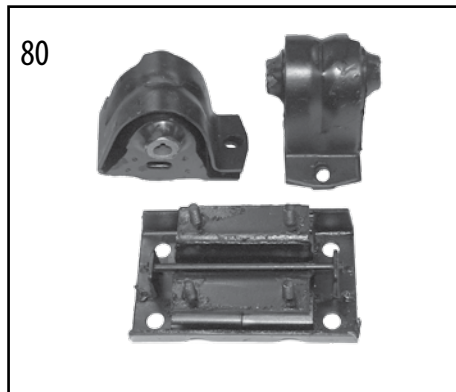

4.0 Liter (242) AMC Engine

ENGINE

Item #	Description	Years	Models	Comments	Replaces Part #
69	Transmission Mount Stabilizer	91/95	YJ	2 Required	J0945266
70	Transmission Mount Stud	91/95	YJ	At Crossmember	J5358879
71	Exhaust Insulator	87/95	XJ, MJ		53000101
72	Engine Mount	97/06	TJ	Left or Right	52019278
		87/01	YJ, XJ	LHD; Left or Right	52040267
		91/01	XJ	RHD; Left	52040267
		91/01	XJ	RHD; Right	52020018
		93/98	ZJ, ZG	Left	52018281
		93/98	ZJ, ZG	Right	52018280
		99/04	WJ, WG	Left	52058929
		99/04	WJ, WG	Right	52058928
73	Transmission Mount	97/06	TJ		52058551
		91/95	YJ		52002625
		87/99	XJ, MJ	w/o BA10/5 Transmission	52002334
		00/01	XJ		52059347AB
74	Transmission Mount	99/04	WJ, WG	w/ 4WD	52058994
		99/04	WJ	w/ 2WD	52058995
		97/98	ZJ		52058485
75	Transmission Mount	93/96	ZJ	w/ Automatic Transmission	52018857
		93/94	ZJ	w/ AX15 Transmission	52018096
76	Transmission Mount Bushing	93/94	ZJ	w/ AX15 Transmission	52017863
77	Transmission Mount	87/89	All	w/ BA10/5 Transmission	83505567
78	Engine Mount Kit	91/95	YJ	Incl. Engine Mounts, Transmission Mount, Isolators, & Studs	52019201K
79	Engine Mount Kit	87/89	XJ, MJ	w/ BA10/5 Transmission; Includes Engine Mounts & Transmission Mount	52019201KK
80	Engine Mount Kit	97/06	TJ	Includes Engine Mounts & Transmission Mount	52019278K
81	Timing Chain Kit	87/93	All	Includes Timing Chain, Sprockets, Guide, & Gaskets	33002977K
82	Timing Chain Kit	94/98	All	Includes Timing Chain, Sprockets, Guide, & Gaskets	53020444KE
83	Timing Chain Kit	99/06	All	Includes Timing Chain, Sprockets, Guide, & Gaskets	53020444KL
84	Oil Pan Kit	97/99	TJ	Includes Oil Pan & Gasket	53020833K
		91/98	YJ, ZJ, ZG	w/o Sensor Hole; Includes Oil Pan & Gasket	53020833K
		87/01	XJ, MJ	w/o Sensor Hole; Includes Oil Pan & Gasket	53020833K
85	Manifold Kit	91/99	TJ, YJ, XJ, MJ, ZJ	Includes Manifold & Gasket, Exhaust Seal, & Studs	4883385K
86	Stainless Steel Header Kit	91/99	TJ, YJ, XJ, MJ, ZJ	Includes Header, Gasket, Exhaust Seal, Studs, & Nuts	RT36001