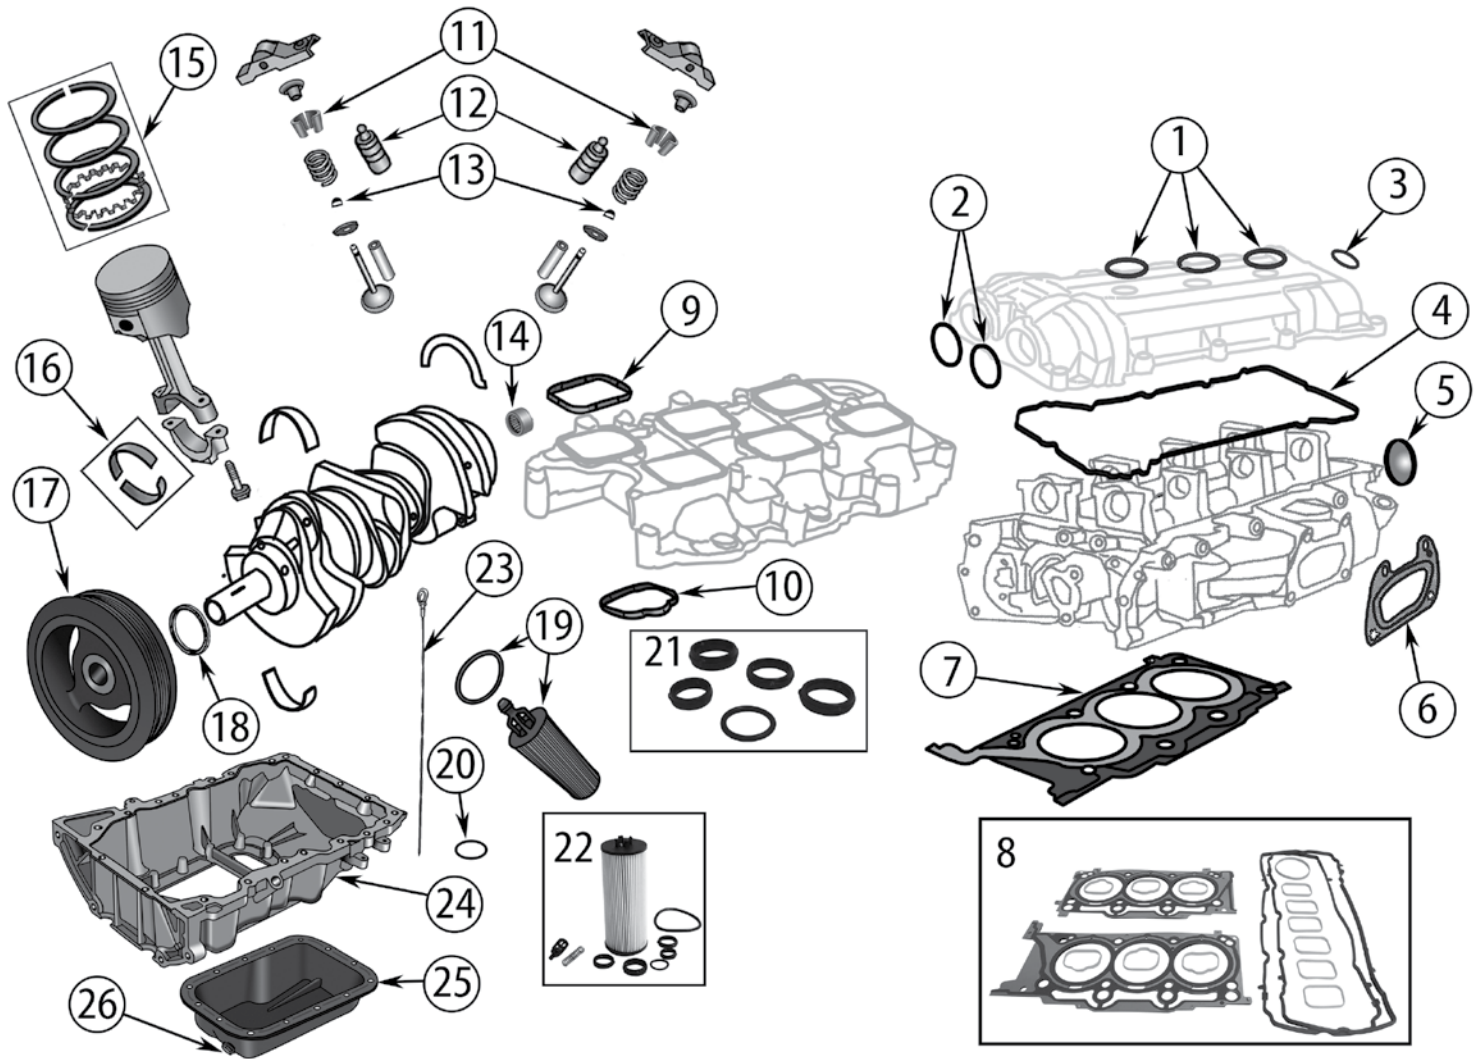

Item #	Description	Years	Engine	Models	Comments	Replaces Part #
1	Spark Plug Well Gasket	11/17	All	All	Left or Right	5184778AB *
2	Camshaft Seal	11/17	All	All	Left or Right; Intake or Exhaust	5184855AB
3	Camshaft Sensor Seal	11/17	All	All	Left or Right	5184772AB *
4	Valve Cover Gasket	11/17	All	All	Left	5184595AE
		11/17	All	All	Right	5184596AE

* This Part # not currently carried by Crown Automotive