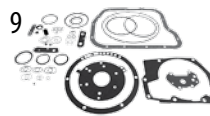

Item #	Description	Model	Years	Transmission	Comments	Replaces Part #
46RE & 46RH Transmissions						
1	Control Solenoid	ZJ	1998	46RE		52118500
2	Governor Solenoid	ZJ, ZG	1998	46RE		4617210
3	Input Seal	ZJ ZJ, ZG	93/94 1998	46RH 46RE		4531225 4531225
4	Output Seal	ZJ	1998	46RE	w/ 2WD	4531216AB
5	Output Speed Sensor	ZJ, ZG	1998	46RE		4800879
6	Overhaul Kit	ZJ	1993	46RH		4883451AAKT
		ZJ	94/96	46RE, 46RH		4746378KT
7	Pressure Sensor Transducer	ZG	97/98	46RE		56041403AA
8	Transmission Filter	ZJ	93/97	46RH		J8123042
9	Transmission Overhaul Kit	ZJ, ZG	93/98	46RE, 46RH		4746109AC
10	Transmission Pan Gasket	ZJ	93/98	46RH	Flexible Rubber	J8120984