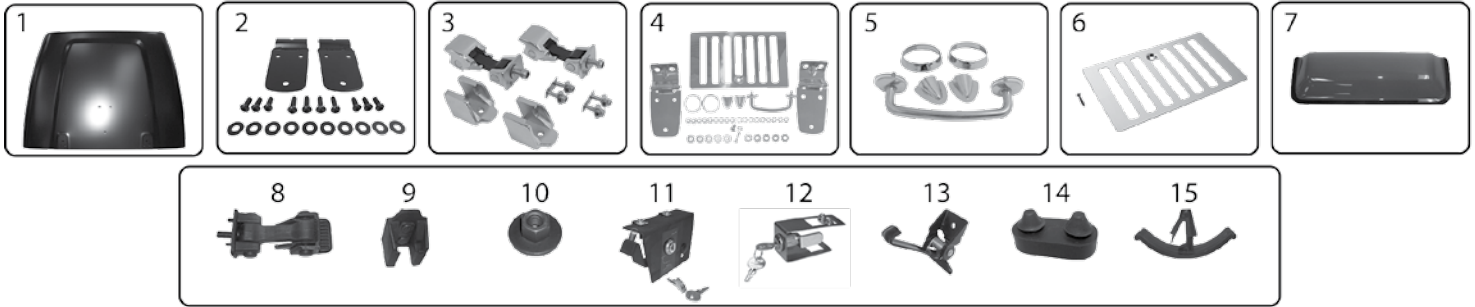

Item #	Description	Position	Year	Color	Comments	Replaces Part #
Hood & Related						
1	Hood		97/06	Black Primed	After 1/2/1997; w/ Oval Hood Rod Hole; Incl. 1 Washer Nozzle Hole	55176594
2	Hood Hinge Set	L & R	97/06	Black	Includes 2 Hinges w/ Hardware	RT26045
		L & R	97/06	Matte Black Stainless	Includes 2 Hinges w/ Hardware	RT34091
		L & R	97/06	Polished Stainless	Includes 2 Hinges w/ Hardware	RT34057
3	Hood Catch Kit	L & R	97/06	Textured Black	Includes 2 Hood Catches & 2 Brackets	55176636K2
		L & R	97/06	Polished Stainless	Includes 2 Hood Catches & 2 Brackets w/ Hardware	RT26044
		L or R	97/06	Textured Black	Includes 1 Hood Catch & 1 Bracket	55176636K
4	Hood Set	L & R	1997	Polished Stainless	Incl. Hood Hinges, Catches, Vent Cover, Footman Loop, & Stops¹	RT34058
		L & R	98/06	Polished Stainless	Incl. Hood Hinges, Catches, Vent Cover, Footman Loop, & Stops¹	RT34059
5	Windshield Tie Down Kit		97/06	Polished Stainless		RT34068
6	Cowl Vent Cover		1997	Polished Stainless		RT34060
			98/06	Polished Stainless		RT34061
7	Air Scoop		98/06	Smoke	Plastic; Mounts Over Hood Vent	RT26001
8	Hood Catch	L or R	97/06	Textured Black	Does Not Include Bracket	55176636AD
9	Hood Catch Bracket	L or R	97/06	Textured Black		55176428AC
10	Hood Catch Bracket Nut	L or R	97/06		M6 X 1; Includes Washer	6504030
11	Hood Lock		1997		w/ Sideways Hinging Hood Latch	RT26070
12	Hood Lock		98/06		w/ Front Hinging Hood Latch	RT26071
13	Hood Safety Catch		97/06		After 1/2/1997	55176731AF
14	Hood to Fender Bumper	L or R	97/06			J4007541
15	Retainer		97/98		Hood Insulation Fastener	6003351

¹ Includes Hardware