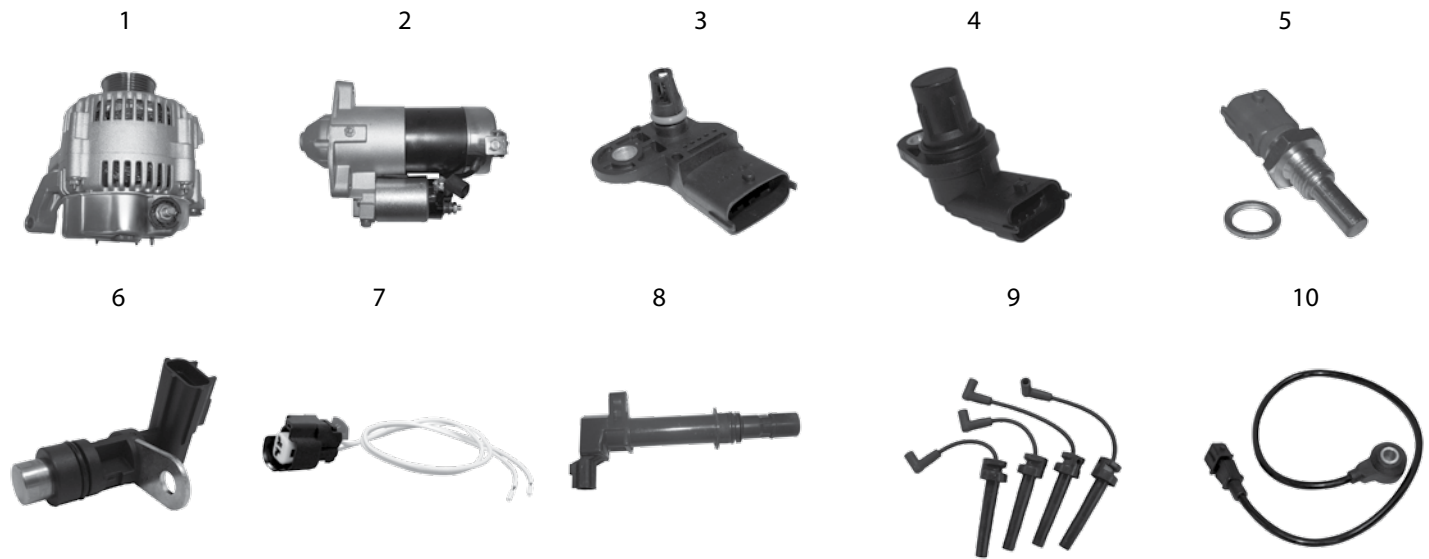

Item #	Description	Years	Engine	Comments	Replaces Part #
Starting & Charging					
1	Alternator	03/07	3.7L	136 Amp	56041693AC
		02/07	3.7L	160 Amp	5149275AA
2	Starter	03/05	2.4L		56041436AC
		02/07	3.7L		56041641AG
Engine Components					
3	Air Temperature Sensor	02/03	2.4L		56028364AA
		04/05	2.4L		4606487AB
		05/07	2.8L Diesel		68031593AA
		02/04	3.7L		56028364AA
		04/07	3.7L		4606487AB
4	Camshaft Position Sensor	03/05	2.4L		5072759AA
		02/04	2.5L Diesel		5140332AA
		03/07	2.8L Diesel		5140332AA
		02/07	3.7L		56041584AF
5	Coolant Temperature Sensor	02/07	2.4L, 3.7L		56027873
		02/04	2.5L Diesel		5066779AA
		03/07	2.8L Diesel		5066779AA
6	Crankshaft Position Sensor	02/03	2.4L		56041552AD
		04/05	2.4L		5269873AB
		02/03	3.7L		56041479AC
		04/07	3.7L		56044180AC
7	Harness Repair Kit	02/05	2.4L	Fuel Injector	5183448AA
		02/07	3.7L	Fuel Injector	5183448AA
8	Ignition Coil	02/05	2.4L		5269670
		02/07	3.7L		56028138AF
9	Ignition Wire Set	02/05	2.4L		5102091AA
10	Knock Sensor	2007	3.7L		4606093AE