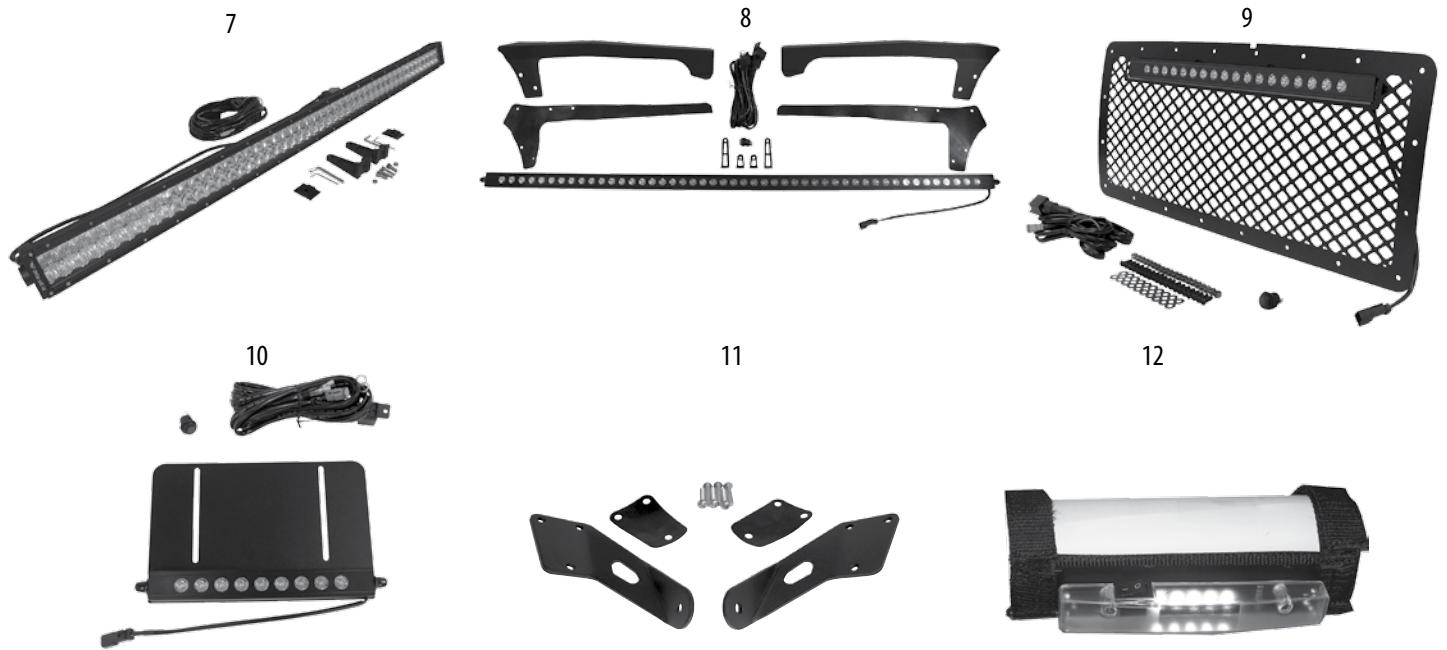

Item #	Description	Application	Lumens	Color Temp.	Rating	Comments	Part #
7	50" Dual Row LED Light Bar	Universal	17280	6000K	IP67	Features Spot & Flood Combo Optics; Includes Bar, Universal Mounting Brackets with Stainless Steel Hardware, & a Wiring Harness Featuring Waterproof Connectors, a Relay & a Switch	RT28084
8	50" LED Light Bar & Roof Bracket Kit	07/17 JK Wrangler	19200	6000K	IP86	Includes Light Bar, Roof Brackets with Hardware, & a Wiring Harness w/ a Relay & a Switch; Matte Black Anodized Finish	RT28034
9	20" LED Light Bar & Grille Kit	07/17 JK Wrangler	7200	6000K	IP86	Matte Black Anodized 1/4" CNC Machined Aluminum Grille; Includes Grille, 20" Light Bar, a Wiring Harness, a Relay & a Switch; Requires Modification to the Grille	RT28040
		07/17 JK Wrangler	7200	6000K	IP86	Matte Black Powder Coated CNC Machined Stainless Steel Grille; Includes Grille, Light Bar, a Wiring Harness, a Relay & a Switch; Requires Modification to the Grille	RT28041
10	10" LED Light Bar & License Plate Bracket Kit	Universal	3600	6000K	IP86	Includes Light Bar, a License Place Bracket, & a Wiring Harness w/ a Relay & a Switch; Matte Black Anodized Finish	RT28035
11	21.5" LED Light Bar Hood Bracket Kit	97/06 TJ Wrangler				Textured Black Finish; Mounts on top of OE Hood Hinges; Includes Stainless Steel Hardware	RT28082
		07/17 JK Wrangler				Textured Black Finish; Mounts on top of OE Hood Hinges; Includes Stainless Steel Hardware	RT28087
12	LED Utility Light	Universal				Attaches to Roll Bar w/ Hook & Loop Fasteners; Features 5 LEDs; Uses 3 AAA Batteries (Not Included)	RT28007