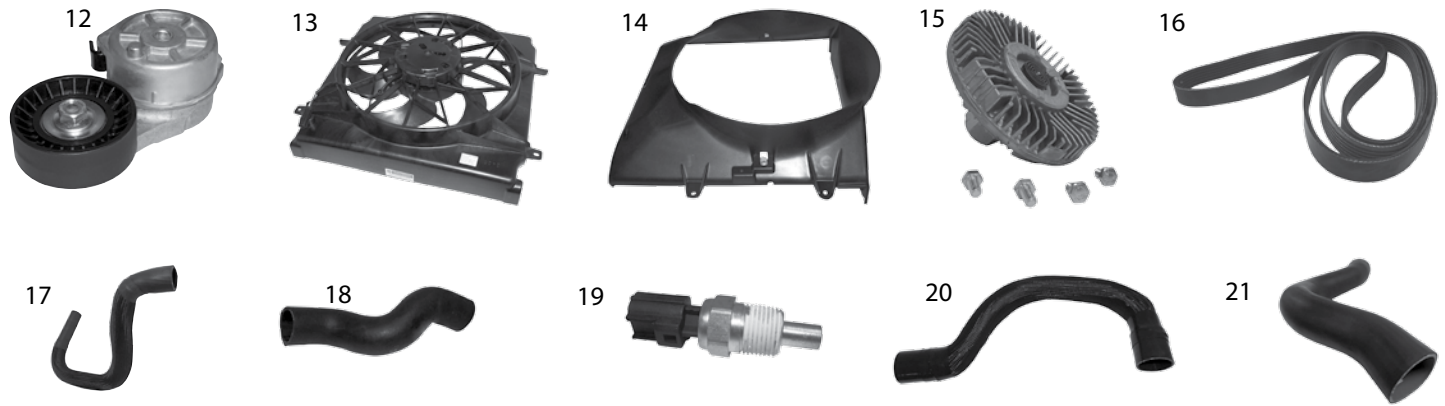

Item #	Description	Years	Engine	Comments	Dimensions	Type	Replaces Part #
12	Drive Belt Tensioner	02/05 04/07 02/07	2.4L 3.7L 2.5L, 2.8L Dsl.				4861277AD 53030958AC 5072440AB

Cooling Fan Modules & Related

13	Cooling Fan Module	02/04 2005 02/03 04/06 04/05 2006 2007	2.4L 2.4L 3.7L 3.7L 3.7L 3.7L 3.7L	Includes Shroud Includes Shroud Shroud Not Included w/ Heavy Duty Cooling; Includes Shroud w/o Heavy Duty Cooling; Includes Shroud w/o Heavy Duty Cooling; Includes Shroud Shroud Not Included			55037659AA 55037692AB 52079528AB 55037691AB 55037692AB 5183563AA 52079528AB
14	Fan Shroud	02/03 2007	3.7L 3.7L				52079489AB 52079489AB
15	Fan Clutch	02/07	3.7L				55038106AA

Accessory Drive Belts

16	Accessory Drive Belt	02/05 02/05 02/05 03/05 03/05 06/07 03/06 2007	2.4L 2.4L 2.4L 3.7L 3.7L 3.7L 2.8L Dsl. 2.8L Dsl.	w/ A/C w/o A/C w/o A/C; Continental Elite Continental Elite	91.9" Long 87.5" Long 87.5" Long 87.5" Long 87.5" Long 87.0" Long 2870mm 2210mm	6 Ribs 6 Ribs 6 Ribs 6 Ribs 6 Ribs 6 Ribs 6 Ribs 6 Ribs	5281351AC 53032037AC 4060875 53032037AC 4060875 53013905AC 5072437AB 53013905AC

Radiator Hoses

17	Upper Radiator Hose	02/05 02/05 06/07 05/07	2.4L 3.7L 3.7L 2.8L Dsl.				52079706AB 52079703AA 55037903AA 55037920AB
18	Lower Radiator Hose	02/05 02/05 06/07 05/07	2.4L 3.7L 3.7L 2.8L Dsl.				52079713AC* 52079712AC 55037912AA 55037921AE

Miscellaneous

19	Coolant Temperature Sensor	02/07	2.4L, 3.7L				56027873
20	Intercooler Inlet Hose	05/07	2.8L Dsl.				55038729AA
21	Intercooler Outlet Hose	05/07	2.8L Dsl.				55037730AD

* This Part # not currently carried by Crown Automotive