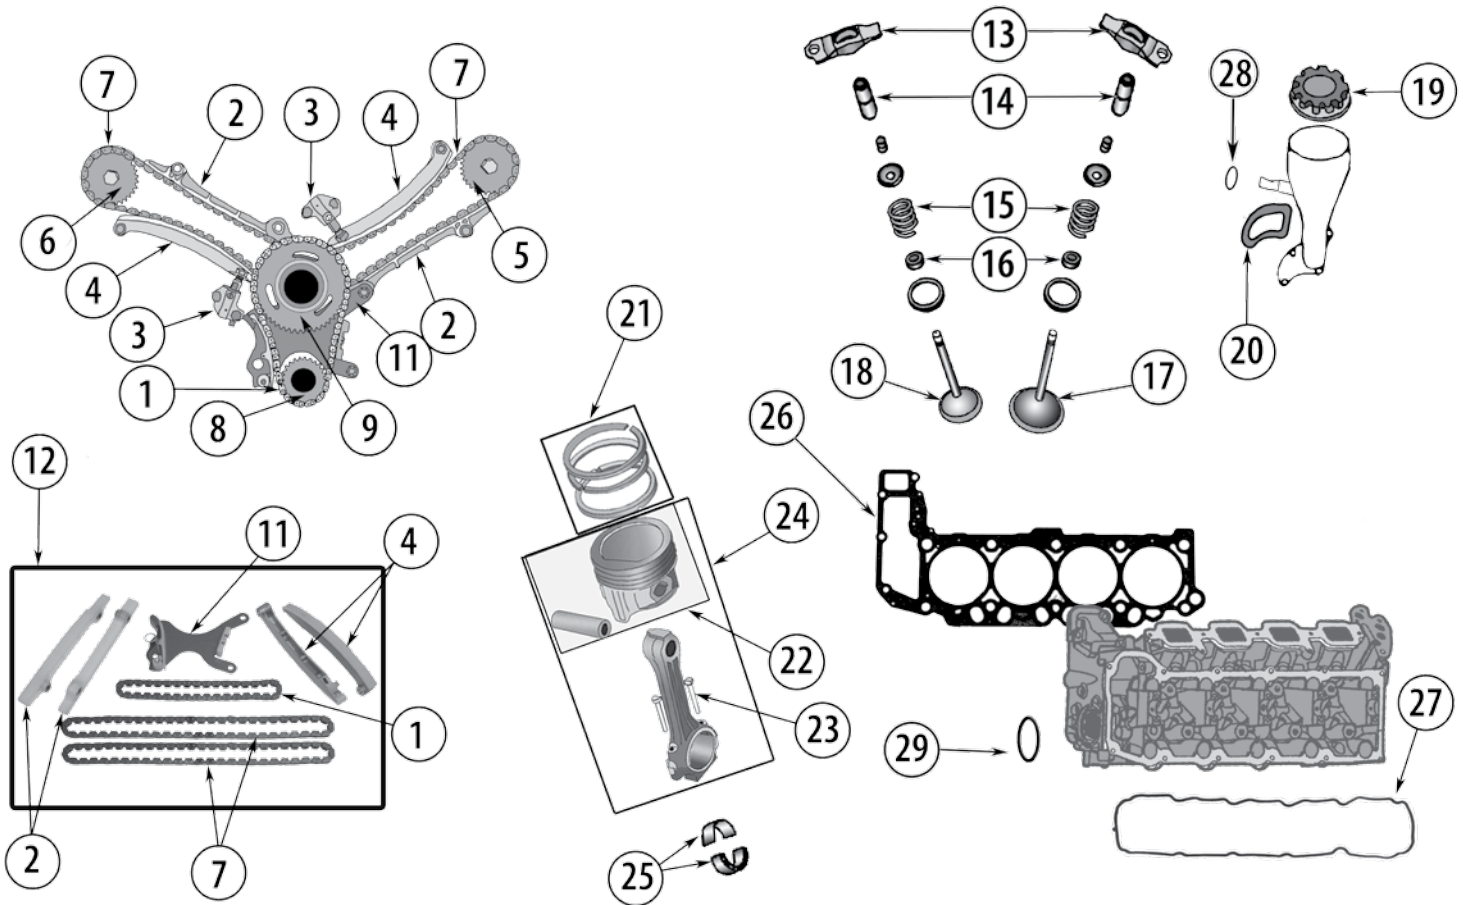

Item #	Description	Years	Models	Comments	Replaces Part #
1	Timing Chain	99/06	All	Primary	53020680
2	Timing Chain Guide	99/09	All	Secondary; Left or Right	53021796AA
3	Timing Chain Tensioner	99/09	All	Secondary; Left	53021168AA
		99/09	All	Secondary; Right	53020779
4	Timing Chain Arm	99/06	All	Secondary; Left or Right	53020910
5	Camshaft Sprocket	99/06	All	Left	53020938
		07/09	All	Left	53021968AA *
		99/04	WJ, WG	Right	53021169AA
6	Camshaft Sprocket	05/06	WK, WH, XK, XH	Right	53021393AA
		07/09	WK, WH, XK, XH	Right	53021965AA *
		99/06	All	Secondary; Left or Right	53020778
7	Timing Chain	99/06	All	Secondary; Left or Right	53020778
8	Crankshaft Sprocket	99/09	All		53020679
9	Timing Sprocket	99/06	All	Primary & Secondary	5013868AB *
		07/09	All	Primary & Secondary	68003353AA
		05/09	All	Primary	53021170AA
10	Secondary Idler Sprocket	99/05	All	Located Behind 9 (Not Pictured); 30 Teeth	53021021

* This Part # not currently carried by Crown Automotive