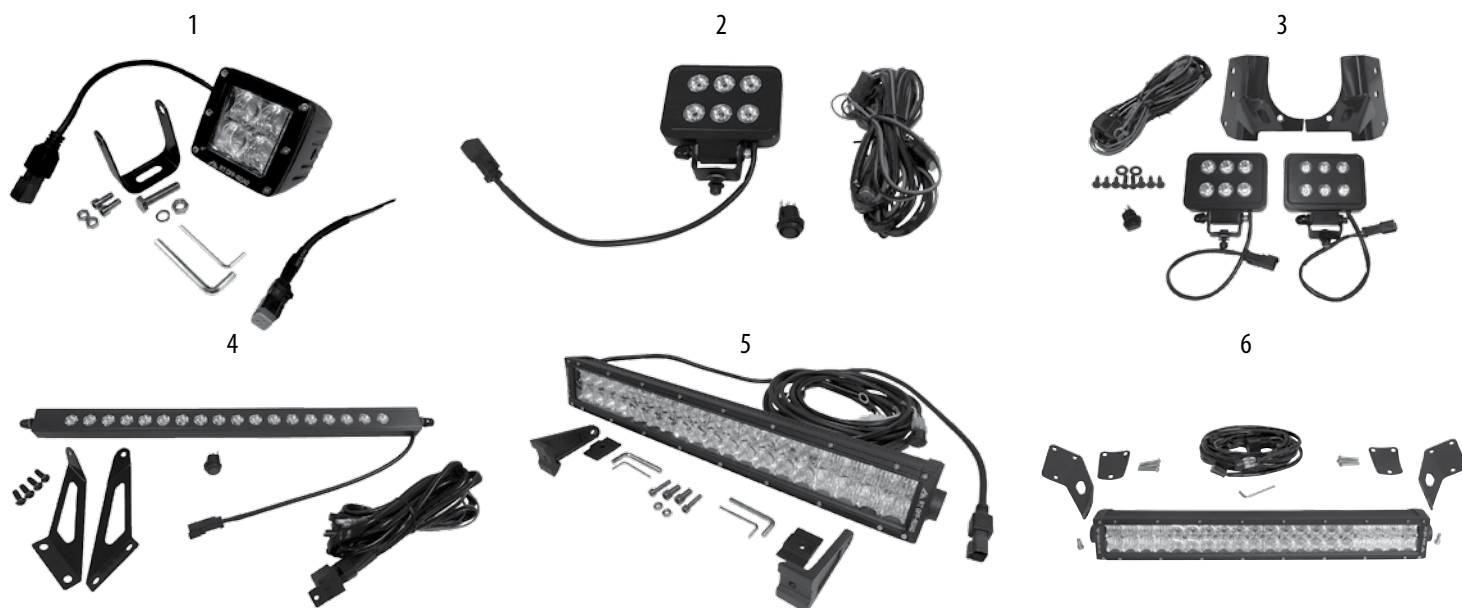

Item #	Description	Application	Lumens	Color Temp.	Rating	Comments	Part #
1	3" LED Cube Spot Lamp	Universal	1236	6000K	IP67	Includes Light, Universal Mounting Brackets with Stainless Steel Hardware, & a Wiring Pigtail	RT28086
	3" LED Cube Flood Lamp	Universal	1236	6000K	IP67	Includes Light, Universal Mounting Brackets with Stainless Steel Hardware, & a Wiring Pigtail	RT28085
2	LED Block Lamp	Universal	2400		IP86	Matte Black Anodized Finish; Includes 1 Lamp, a Mounting Bracket with Hardware, & a Full Wiring Harness w/ Deutsche Connectors & a Switch	RT28030
3	LED Block Lamp Kit	97/06 TJ Wrangler	2400		IP86	Includes 2 Lamps, Windshield Light Mount Brackets with Hardware, & a Wiring Harness w/ a Relay & a Switch; Matte Black Anodized Finish	RT28073
		07/17 JK Wrangler	2400		IP86	Includes 2 Lamps, Windshield Light Mount Brackets with Hardware, & a Wiring Harness w/ a Relay & a Switch; Matte Black Anodized Finish	RT28032
4	20" LED Light Bar & Hood Bracket Kit	07/17 JK Wrangler	7200	6000K	IP86	Includes Light Bar, Hood Brackets with Hardware, & a Wiring Harness w/ a Relay & a Switch; Matte Black Anodized Finish	RT28033
5	21.5" Dual Row LED Light Bar	Universal	7200	6000K	IP67	Features Spot & Flood Combo Optics; Includes Bar, Universal Mounting Brackets with Stainless Steel Hardware, & a Wiring Harness Featuring Waterproof Connectors, a Relay & a Switch	RT28083
6	21.5" Dual Row LED Light Bar & Hood Bracket Kit	97/06 TJ Wrangler	7200	6000K	IP67	Includes a Light Bar, Hood Hinge Bracket Kit, Stainless Steel Hardware, & a Wiring Harness Featuring Waterproof Connectors, a Relay & a Switch; Features Spot & Flood Combo Optics	RT28091
		07/17 JK Wrangler	7200	6000K	IP67	Includes Light Bar, Hood Hinge Bracket Kit, Stainless Steel Hardware, & a Wiring Harness Featuring Waterproof Connectors, a Relay & a Switch; Features Spot & Flood Combo Optics	RT28092