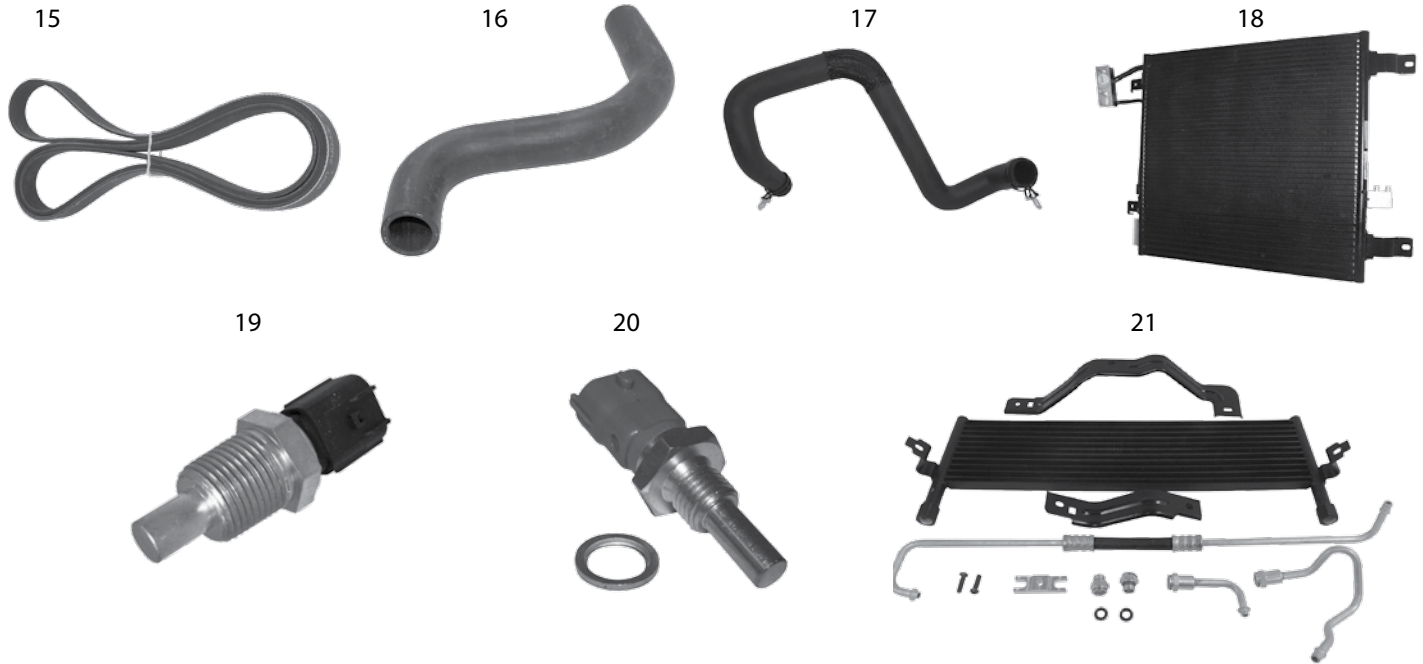

Item #	Description	Years	Engine	Comments	Dimensions	Type	Replaces Part #
Accessory Drive Belts							
15	Accessory Drive Belt	07/11	3.8L	w/o A/C	82.5" Long	6 Ribs	4593684AA
		07/11	3.8L	w/ A/C	90.0" Long	6 Ribs	53032857AB
		12/17	3.6L		87.6" Long	6 Ribs	4627043AA
		14/17	3.0L Gas		87.6" Long	6 Ribs	4627043AA
		07/17	2.8L Dsl.	w/ A/C	96.5" Long	6 Ribs	53034095AA
Radiator Hoses							
16	Upper Radiator Hose	07/11	3.8L				55057204AB
		12/17	3.6L	Includes Clamps & Braided Protective Loom			55111394AC
		14/17	3.0L Gas	Includes Clamps & Braided Protective Loom			55111394AC
17	Lower Radiator Hose	07/11	3.8L				55057203AB
		12/14	3.6L	Includes Clamps; LHD or RHD			55111395AC
		15/17	3.6L	Includes Clamps; RHD			55111395AC
		2014	3.0L Gas	Includes Clamps; LHD or RHD			55111395AC
		15/17	3.0L Gas	Includes Clamps; RHD			55111395AC
Miscellaneous							
18	A/C Condenser & Transmission Cooler	07/11	3.8L	w/ Automatic Transmission			55056635AA
		07/17	2.8L Dsl.	w/ Automatic Transmission			55056635AA
19	Coolant Temperature Sensor	2007	3.8L				5269870AB
		08/11	3.8L				5149077AB
		12/14	3.6L				5149077AB
20	Coolant Temperature Sensor	07/17	2.8L Dsl.				5066779AA
21	Transmission Cooler Kit	07/11	3.8L	w/ Automatic Transmission			RT24006