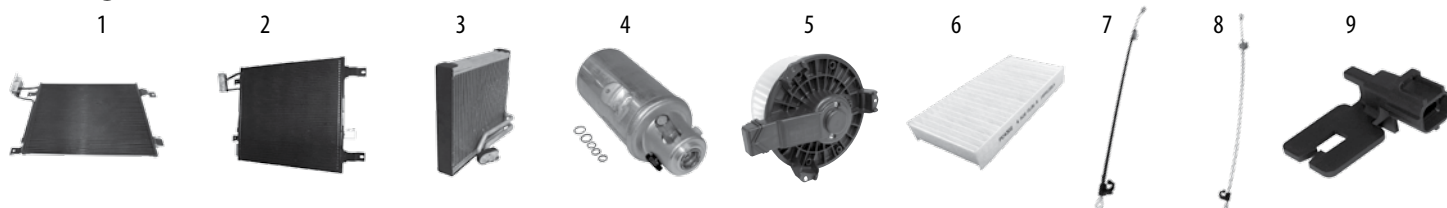

HEAT & AIR CONDITIONING

All Jeep Vehicles

JK Wrangler 2007-2017

Item #	Description	Years	Engine	Comments	Replaces Part #
1	A/C Condenser	07/11	3.8L	w/ Manual Transmission	55056726AA
		07/17	2.8L Diesel	w/ Manual Transmission	55056726AA
2	A/C Condenser & Transmission Cooler	07/11	3.8L	w/ Automatic Transmission	55056635AA
		07/17	2.8L Diesel	w/ Automatic Transmission	55056635AA
3	Evaporator Core	07/11	All		68004194AC
4	Receiver Drier	07/17	All		68003495AA
5	Blower Motor	07/10	All	LHD	68004195AA
6	Cabin Air Filter	11/13	All	2 Required	55111302AA
		14/17	All		68233626AA
7	Mode Cable	07/10	All	w/ Clip	68004203AB
8	Temperature Control Cable	07/10	All	w/ Clip	68004204AB
9	Ambient Temperature Sensor	07/17	All		5149265AB