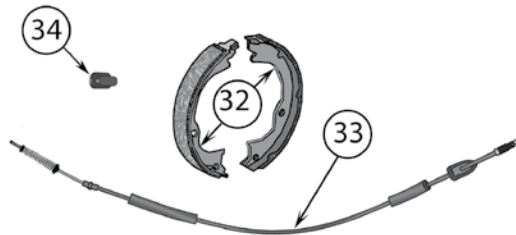

* This Part # not currently carried by Crown Automotive

BRAKE

WK Grand Cherokee 2011 - 2017

FRONT BRAKES

PARKING BRAKES

HYDRAULICS

REAR BRAKES

Item #	Description	Years	Position	Notes	Replaces Part #
--------	-------------	-------	----------	-------	-----------------