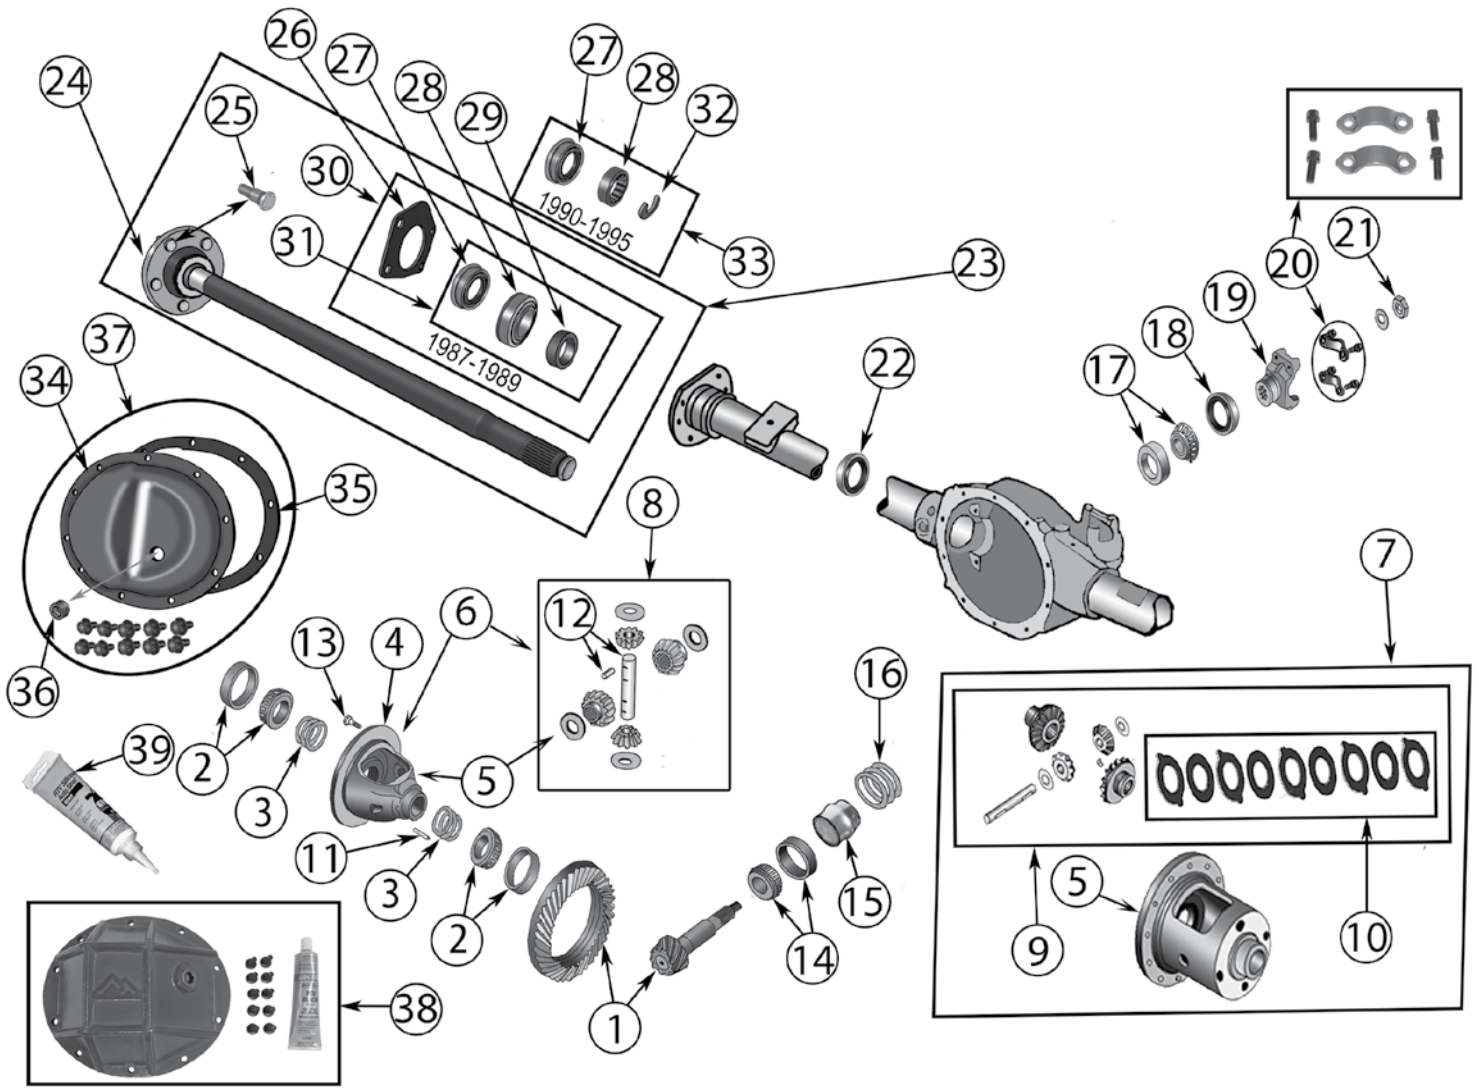

Item #	Description	Years	Comments	Ratio	Includes	Replaces Part #
19	Yoke, Pinion	87/95	w/ 3.219" U-Joint Length	All		83503318
		94/95	w/ 3.625" U-Joint Length	All		4746835
20	Strap & Bolt Kit, U-Joint	87/95	Hex Head Bolts	All		4006698K
		87/95	12-Point Head Bolts	All		4006928K
21	Nut, Pinion	87/95		All		J3182601
22	Seal, Axle	87/89	Inner	All		83503010
23	Axle Shaft Assembly	87/89	Right (28.85" Long)	All	24, 25, 30	83502882
		87/89	Left (30.35" Long)	All	24, 25, 30	83502883
24	Axle Shaft	87/89	Right (28.85" Long)	All		53000403
		87/89	Left (30.35" Long)	All		53000404
		1990	Right w/o ABS (29.04" Long)	All		5252956
		1990	Left w/o ABS (30.54" Long)	All		5252957
		91/92	Right (29.04" Long)	All		5252948
		91/92	Left (30.54" Long)	All		5252949
		93/95	Right (29.00" Long)	All		4713192
		93/95	Left (30.62" Long)	All		4713193
25	Stud, Wheel	87/95		All		83503053
26	Retainer, Axle Shaft	87/89		All		83503022
27	Seal, Axle Shaft	87/89	Outer	All		53000477
		90/95		All		4856336
28	Bearing, Axle Shaft	87/89		All		53000475
		90/95		All		J8134036
29	Retaining Ring, Axle Shaft	87/89		All		83503054
30	Bearing & Retainer Kit, Axle Shaft	87/89		All	26, 27, 28, 29	83501451
31	Bearing Kit, Axle Shaft	87/89		All	27, 28, 39	53000475K
32	Retainer, Axle Shaft	90/95	C-Clip	All		5252505
33	Axle Shaft Bearing Kit	90/95		All	27, 28, 32	8134036K
34	Cover, Differential Case	87/95		All	34, 36	83505125
35	Gasket, Differential Cover	87/95	Paper	All		35AXCG
36	Plug, Differential Cover	87/95		All		5252504
37	Differential Cover Kit	87/95		All	34, 35, 36, Cover Bolts	5252493
38	HD Differential Cover Kit	87/95	Red	All	34, 35, 36, 38, Cover Bolts	RT20025
		87/95	Black	All	34, 35, 36, 38, Cover Bolts	RT20032
39	RTV Silicone Sealant	87/95		All		J8993317
40	HD Performance Axle Kit	93/95		All		RT23001
41	Bearing & Seal Master Kit	90/95		All	2, 14, 15, 17, 18, 21, 27, 28, 35	D35MASKIT
42	Ring & Pinion Master Kit	87/95		3.07	1, 14, 15, 17, 18, 35	7072441X
43	Ring & Pinion Master Kit	87/95		3.55	1, 14, 15, 17, 18, 35	7072443X
44	Ring & Pinion Master Kit	87/95		4.11	1, 14, 15, 17, 18, 35	7072444X
45	Pinion Bearing & Seal Kit	87/95		All	14, 15, 17, 18, 35	D35PBK
46	Pinion & Carrier Bearing Kit	87/95		All	2, 3, 15, 16, 17, 18, 21, 38	3171166K
47	U-Bolt Yoke Kit	87/95	w/ 3.219" U-Joint Length	All		D35YOKEUBK
48	Pinion & Differential Shim Kit	87/95		All	3, 16	5017214AA