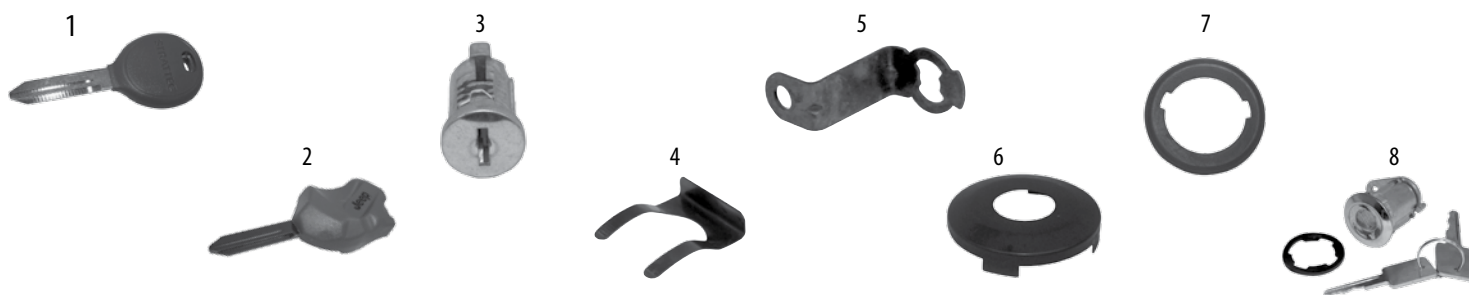

LOCKS CYLINDERS & KEYS

All Jeep Vehicles

Item #	Description	Years	Models	Location	Comments	Replaces Part #
ZJ, ZG Grand Cherokee						
1	Key Blank	1993 94/98	ZJ ZJ, ZG	Ignition All	After 7/15/1992 Non-Transponder	4720933 4746316
2	Rock Key Blank	94/98	ZJ	All	Gray; w/o Transponder	RT27013
3	Lock Cylinder	93/94 1995 96/98 96/98 1994 95/98	ZJ ZJ ZJ, ZG ZJ ZJ ZJ	Doors Doors Doors Glovebox Tailgate Tailgate	After 7/15/1992 Uncoded; Key Not Included	4720931 4778123 4864651 4874919 4746314 4778125
4	Lock Cylinder Retainer	93/96	ZJ	Doors		2583377
10	Ignition Cylinder	1993 97/98	ZJ ZJ, ZG		Uncoded; After 7/15/1992 Uncoded	5257145 4897986AA
11	Ignition Cylinder Kit	1993 94/96 97/98	ZJ ZJ ZJ, ZG		Coded; w/ 2 Keys Coded; w/ 2 Keys Coded; w/ 2 Keys	4723289K 4778122 5003845K
13	Ignition Switch	93/96 96/98	ZJ ZJ, ZG		Until 6/15/1996 After 6/15/1996	4797401 56021346
14	Ignition Switch Actuator	97/98	ZJ, ZG			AP1000

WJ, WG Grand Cherokee

1	Key Blank	1999 99/04	WJ WJ	All All	w/o Transponder w/ Transponder	5018700AA 5010366AA
2	Rock Key Blank	1999 99/04 99/04	WJ WJ WJ	All All All	w/o Transponder Charcoal; w/ Transponder Tan; w/ Transponder	RT27013 RT27011 RT27012
3	Lock Cylinder	99/04	WJ, WG	Doors		5013682AA
11	Ignition Cylinder Kit	1999 99/04	WJ WJ, WG		Coded; w/ 2 Keys Coded; w/ 2 Non-Transponder Keys	5003845K 5003843AAK
12	Ignition Cylinder Repair Kit	99/04	WJ, WG		Uncoded; Includes Tumblers	5003843AB
13	Ignition Switch	99/04	WJ, WG			56042476AC
14	Ignition Switch Actuator	99/04	WJ, WG			AP1000