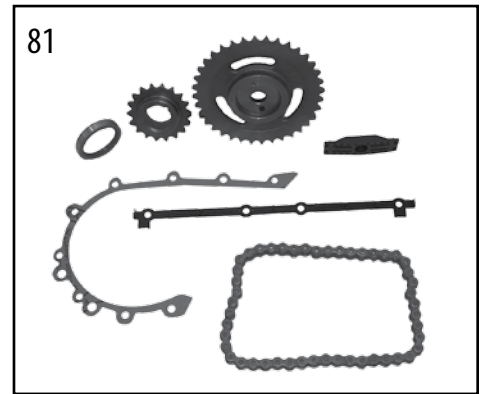

4.0 Liter (242) AMC Engine

ENGINE

Item #	Description	Years	Models	Comments	Replaces Part #
69	Transmission Mount Stabilizer	91/95	YJ	2 Required	J0945266
70	Transmission Mount Stud	91/95	YJ	At Crossmember	J5358879
71	Exhaust Insulator	87/95	XJ, MJ		53000101
72	Engine Mount	97/06	TJ	Left or Right	52019278
		87/01	YJ, XJ	LHD; Left or Right	52040267
		91/01	XJ	RHD; Left	52040267
		91/01	XJ	RHD; Right	52020018
		93/98	ZJ, ZG	Left	52018281
		93/98	ZJ, ZG	Right	52018280
		99/04	WJ, WG	Left	52058929
		99/04	WJ, WG	Right	52058928
73	Transmission Mount	97/06	TJ		52058551
		91/95	YJ		52002625
		87/99	XJ, MJ	w/o BA10/5 Transmission	52002334
		00/01	XJ		52059347AB
74	Transmission Mount	99/04	WJ, WG	w/ 4WD	52058994
		99/04	WJ	w/ 2WD	52058995
		97/98	ZJ		52058485
75	Transmission Mount	93/96	ZJ	w/ Automatic Transmission	52018857
		93/94	ZJ	w/ AX15 Transmission	52018096
76	Transmission Mount Bushing	93/94	ZJ	w/ AX15 Transmission	52017863
77	Transmission Mount	87/89	All	w/ BA10/5 Transmission	83505567
78	Engine Mount Kit	91/95	YJ	Incl. Engine Mounts, Transmission Mount, Isolators, & Studs	52019201K
79	Engine Mount Kit	87/89	XJ, MJ	w/ BA10/5 Transmission; Includes Engine Mounts & Transmission Mount	52019201KK
80	Engine Mount Kit	97/06	TJ	Includes Engine Mounts & Transmission Mount	52019278K
81	Timing Chain Kit	87/93	All	Includes Timing Chain, Sprockets, Guide, & Gaskets	33002977K
82	Timing Chain Kit	94/98	All	Includes Timing Chain, Sprockets, Guide, & Gaskets	53020444KE
83	Timing Chain Kit	99/06	All	Includes Timing Chain, Sprockets, Guide, & Gaskets	53020444KL
84	Oil Pan Kit	97/99	TJ	Includes Oil Pan & Gasket	53020833K
		91/98	YJ, ZJ, ZG	w/o Sensor Hole; Includes Oil Pan & Gasket	53020833K
		87/01	XJ, MJ	w/o Sensor Hole; Includes Oil Pan & Gasket	53020833K
85	Manifold Kit	91/99	TJ, YJ, XJ, MJ, ZJ	Includes Manifold & Gasket, Exhaust Seal, & Studs	4883385K
86	Stainless Steel Header Kit	91/99	TJ, YJ, XJ, MJ, ZJ	Includes Header, Gasket, Exhaust Seal, Studs, & Nuts	RT36001