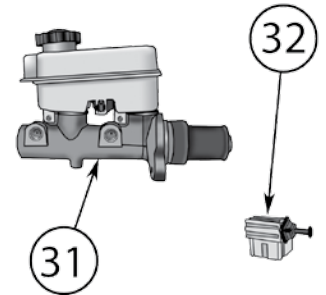

HYDRAULICS

Item #	Description	Years	Position	Notes	Replaces Part #
16	Brake Caliper Boot	07/17	L or R	Includes Snap Ring	5191269AA
17	Brake Caliper Seal	07/17	L or R		5191270AA
18	Brake Pad Spring	07/17	L or R	4 Required	5191221AA
19	Brake Caliper Pin Kit	07/17	L or R	Includes 2 Pins, 2 Boots, & 2 Bushings	5191247AA
20	Hub Assembly	09/17	L or R	w/ Front Wheel Drive	4766719AA
		07/17	L or R	w/ All Wheel Drive	5105770AD
21	Wheel Stud	07/13	L or R		6508707AA
		14/17	L or R		MU159002
22	Brake Hose	07/12	L or R	w/ Rear Disc Brakes	5085960AC
		13/17	L or R	w/ Rear Disc Brakes w/ 11.89" Rotor	5085960AC
23	Brake Drum	08/17	L or R		5105617AB
24	Brake Shoe Set	08/17	L & R	w/ Rear Drum Brakes	5191306AA
25	Hub Assembly	2008	L or R	w/ Rear Drum Brakes w/ Front Wheel Drive	4766719AA
		09/17	L or R	w/ Front Wheel Drive	4766719AA
26	Wheel Cylinder	08/17	L or R	w/ Rear Drum Brakes	5191305AA
27	Drum Brake Service Kit	07/17	L & R	Includes Drums, Shoes, & Hardware	5105617K
28	Drum Brake Hardware Kit	07/17	L & R	Includes Springs, Pins, & Adjusters	5191307K

Hydraulics, Parking Brake Cables, & Miscellaneous

29	Parking Brake Shoe Set	07/17	L & R	w/ Rear Disc Brakes	5191215AA
30	Parking Brake Cable	07/08	Left		4877017AB
		09/17	Left	w/ Rear Disc Brakes	4877017AB
		07/08	Right	w/o Freedom-Drive II Package	4877016AB
		09/17	Right	w/ Rear Disc Brakes w/o Freedom-Drive II Package	4877016AB
31	Brake Master Cylinder	07/17		w/ LHD	5175093AA
32	Brake Light Switch	07/08			56045043AG
		09/17			56054001AB