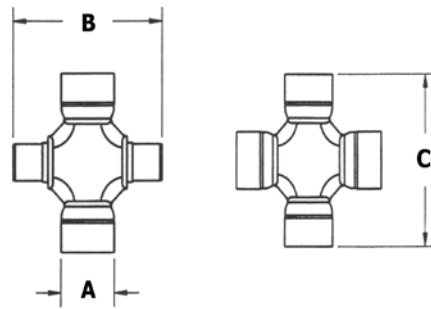

Replaces Part #	Comments / Usage	Snap Ring Position	A Cap Diameter (Bearing)	B Journal Length (Cross)	C Total Length
4504575	w/ 7290 Series Drive Shafts	Inner	1.126"	3.385"	2.622"
4746936	w/ 1330 Series Axles Permanent Lubrication	Outer	1.062"	3.341"	3.725"
4882793	Heavy Duty Permanent Lubrication	Outer	1.063"	2.969"	3.219"
J8130750	w/ Double Cardan Shafts Permanent Lubrication	Outer	1.063"	2.969"	3.219"
J8136616	For Front Axles Lubrication In Cross	Inner	1.063"	2.805"	2.188"
J8126610	For Drive Shafts Lubrication In Cross	2 Inner 2 Outer	1.00" & 1.063"	2.205"	2.438"
J8126613	Light Duty Lubrication In Cross	Outer	1.063"	2.969"	3.219"
J8126614	Heavy Duty Lubrication In Cross	Outer	1.063"	2.969"	3.219"
8126614SP	Spicer®	Outer	1.063"	2.969"	3.219"
J8126636	For Drive Shafts Lubrication In Cross	Inner	1.078"	2.874"	2.215"
J8136616	For Front Axles Lubrication In Cross	Inner	1.063"	2.805"	2.188"
8126637BC	For Front Axles Lubrication In Cap	Inner	1.063"	2.805"	2.188"
8126637SP	Spicer®	Inner	1.062"	2.805"	2.188"
8126637X	H.D. For Front Axles Permanent Lubrication	Inner	1.063"	2.805"	2.188"
J8126638	For Front Axles No Lubrication Fitting	Inner	1.188"	2.934"	2.188"
8126638SP	Spicer®	Inner	1.188"	2.934"	2.188"