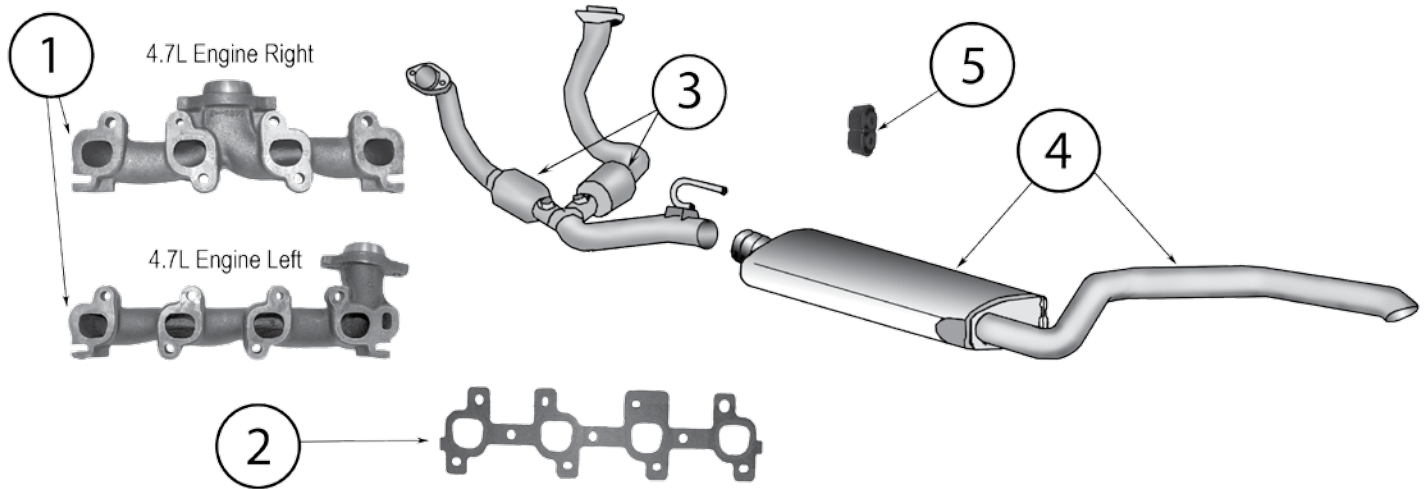

Item #	Description	Engine	Years	Model	Comments	Replaces Part #
1	Manifold, Exhaust	4.0L	99/04	WJ, WG	Front	53010196
		4.0L	99/04	WJ, WG	Rear	53010199
		4.7L	99/04	WJ	Left	53030933
		4.7L	99/04	WJ	Right	53030934
2	Gasket, Manifold	4.0L	99/04	WJ, WG	Intake & Exhaust	4854038
		4.7L	99/04	WJ, WG	Left; Multi-Layered Steel	53034029AD
		4.7L	99/04	WJ, WG	Right; Multi-Layered Steel	53034030AC
3	Catalytic Converter	4.7L	99/00	WJ	w/ CA or European III Emissions	52101093AB
		4.7L	2001	WJ		52101093AB
		4.0L	2004	WJ, WG	Rear	52080439AA
		4.7L	2004	WJ	After 5/2/2003; Rear	52080439AA
4	Muffler & Tailpipe	4.0L	99/01	WJ, WG		5096297AA
		4.7L	99/01	WJ, WG		5096298AA
		4.0L, 4.7L	02/04	WJ	Includes Clamp	52080441AA
5	Exhaust Insulator	2.7 Turbo Dsl.	03/04	WG	WG Only, 1 Required	52101035