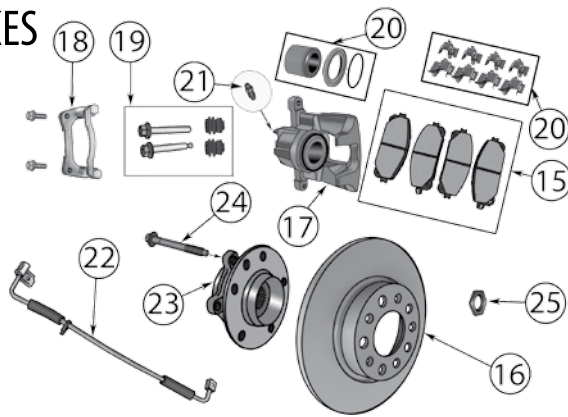

REAR BRAKES