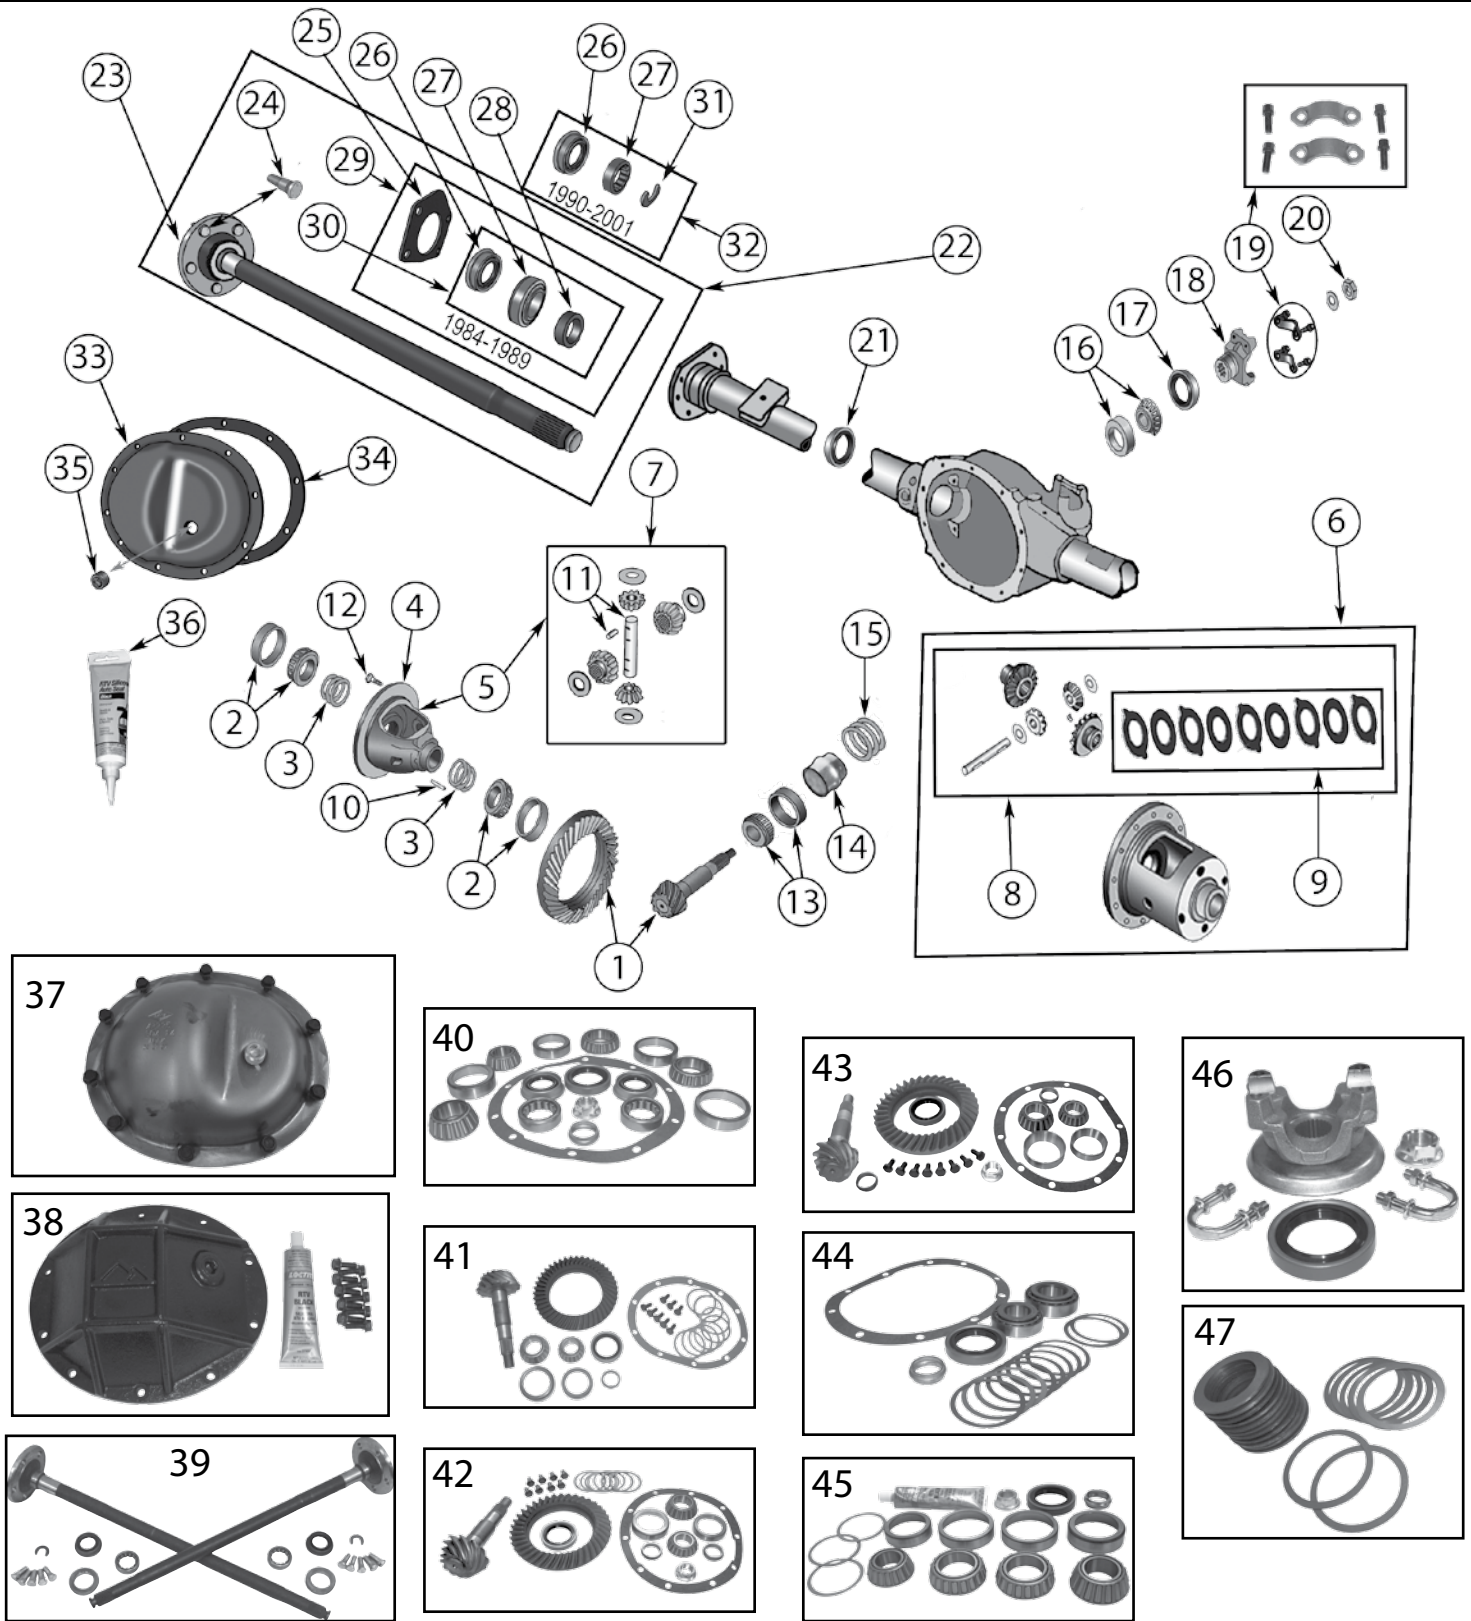

Dana 35 Rear Axle | XJ Cherokee, MJ Comanche

AXLE

Item #	Description	Years	Comments	Ring Gear Bolt Diameter	Ratio	Includes	Replaces Part #
19	Strap & Bolt Kit, U-Joint	84/01	Hex Head Bolts		All		4006698K
		84/01	12-Point Head Bolts		All		4006928K
20	Nut, Pinion	84/01			All		J3182601
21	Seal, Axle Shaft	84/89	Inner, w/o C-Clip		All		83503010
22	Axle Shaft Assembly	84/89	Right w/o ABS (28.85" Long)		All	23, 24, 29	83502882
		84/89	Left w/o ABS (30.35" Long)		All	23, 24, 29	83502883
23	Axle Shaft	84/89	Left w/o ABS (28.85" Long)		All		53000404
		84/89	Right w/o ABS (30.35" Long)		All		53000403
		90/91	Right w/o ABS (29.04" Long)		All		5252956
		90/91	Left w/o ABS (30.54" Long)		All		5252957
		90/91	Right w/ ABS (29.04" Long)		All		5252948
		90/91	Left w/ ABS (30.54" Long)		All		5252949
		92/01	Right w/ ABS (29.00" Long)		All		4713192
		92/01	Left w/ ABS (30.62" Long)		All		4713193
24	Stud, Wheel	84/86			All		83503066
		87/01			All		83503053
25	Retainer, Axle Shaft	84/89			All		83503022
26	Seal, Axle Shaft	84/89	Outer		All		53000477
		90/01			All		4856336
27	Bearing, Axle Shaft	84/89			All		53000475
		90/01			All		J8134036
28	Retaining Ring, Axle Shaft	84/90			All		83503054
29	Bearing & Retainer Kit, Axle Shaft	84/89			All	25, 26, 27, 28	83501451
30	Bearing Kit, Axle Shaft	84/89			All	26, 27, 28	53000475K
31	Retainer, Axle Shaft	90/01	C-Clip		All		5252505
32	Axle Shaft Bearing Kit	90/01			All	26, 27, 31	8134036K
33	Cover, Differential	84/90			All	33, 35	83505125
34	Gasket, Differential Cover	84/01	Paper		All		35AXCG
35	Plug, Differential Cover	87/01			All		5252504
36	RTV Silicone Sealant	84/01			All		J8993317
37	Differential Cover Kit	87/01			All	33, 35, Cover Bolts	5252493
38	HD Differential Cover Kit	84/01	Red		All	33, 35, 36, Cover Bolts	RT20025
		84/01	Black		All	33, 35, 36, Cover Bolts	RT20031
39	HD Performance Axle Kit	92/01	w/ or w/o ABS		All		RT23001
40	Bearing & Seal Master Kit	90/01			All	2, 13, 14, 15, 16, 17, 20, 26, 27, 34	D35MASKIT
41	Ring & Pinion Master Kit	84/00	Until 10/1/2000	3/8"	3.07 (43-14)	1, 13, 14, 16, 17, 34	7072441X
42	Ring & Pinion Master Kit	84/00	Until 10/1/2000	3/8"	3.55 (39-11)	1, 13, 14, 16, 17, 34	7072443X
43	Ring & Pinion Master Kit	84/00	Until 10/1/2000	3/8"	4.11 (37-9)	1, 13, 14, 16, 17, 34	7072444X
44	Pinion Bearing & Seal Kit	84/01			All	13, 14, 16, 17, 34	D35PBK
45	Pinion & Carrier Bearing Kit	84/01			All	2, 13, 14, 15, 16, 17, 20, 36	3171166K
46	U-Bolt Yoke Kit	84/01	w/ 3.219" Wide U-Joint				D35YOKEUBK
47	Pinion & Differential Shim Kit	84/01				3, 15	5017214AA