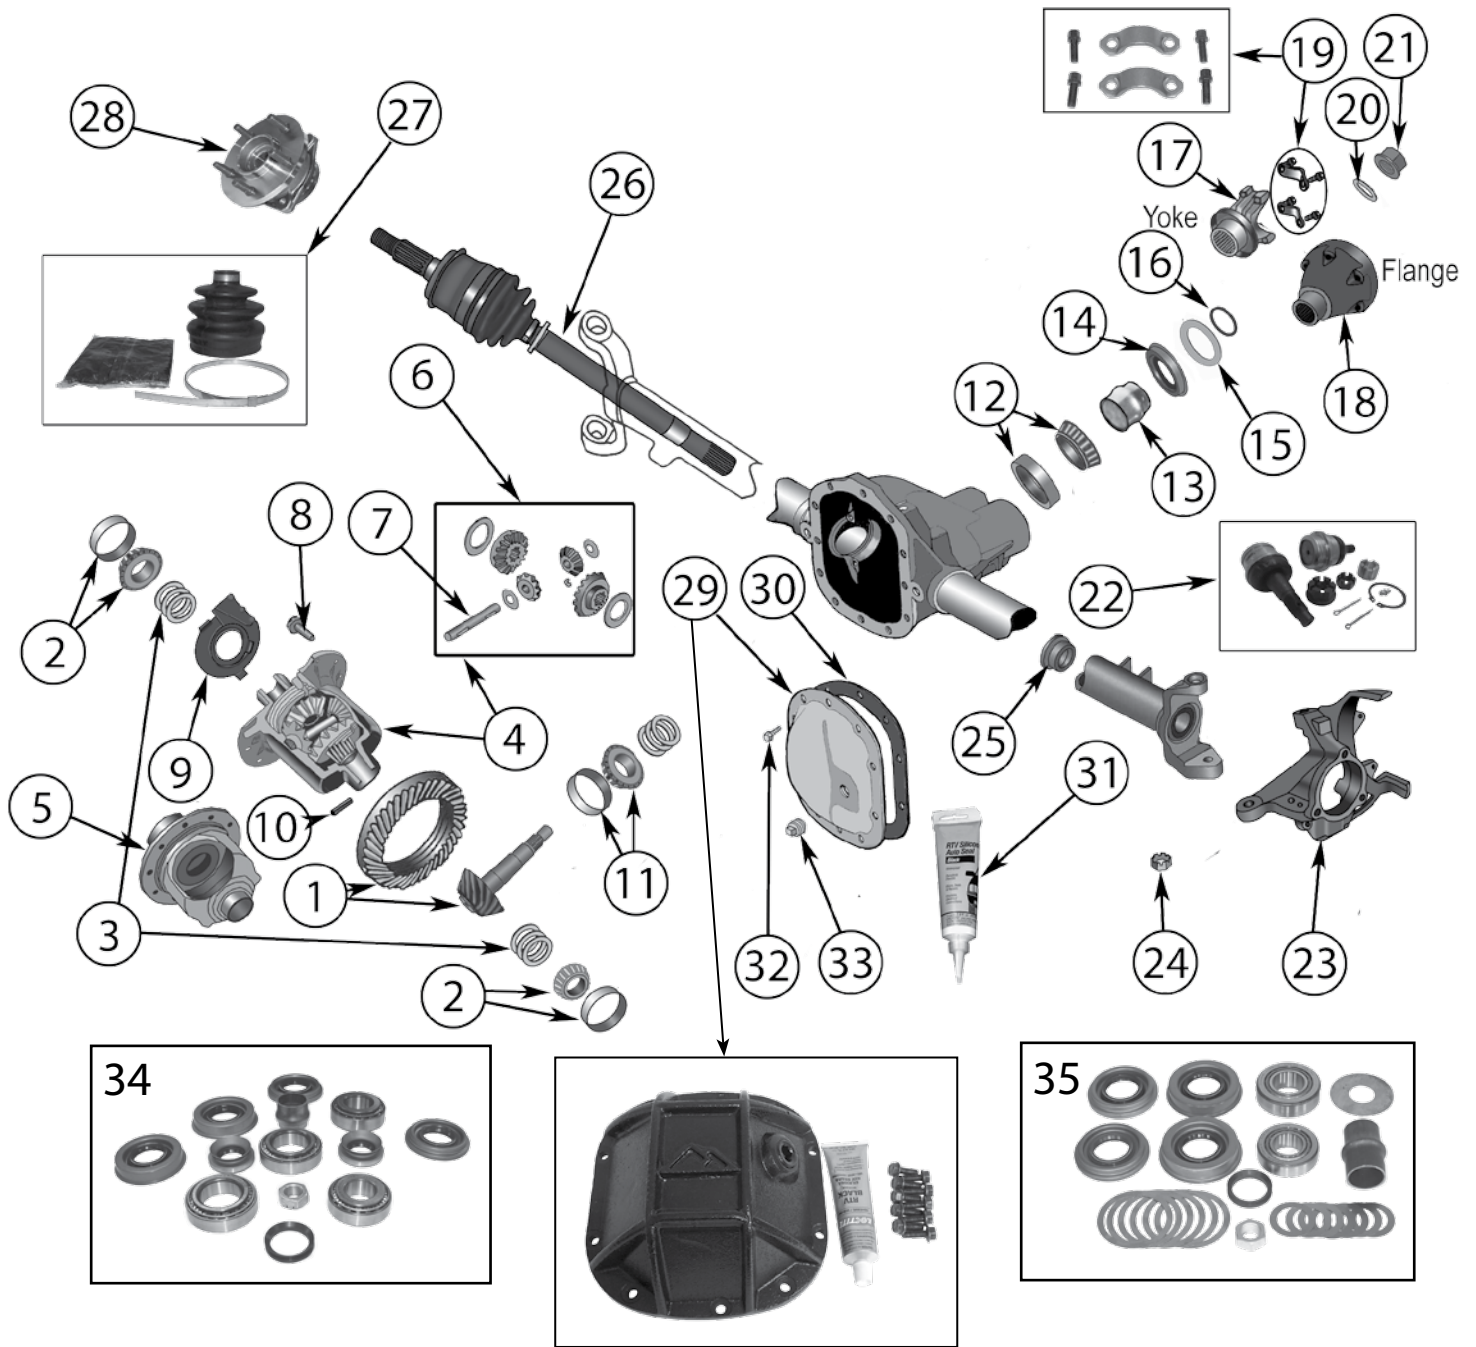

Item #	Description	Years	Comments	Ratio	Replaces Part #
1	Ring & Pinion Set	99/04		3.55	5012476AA
		99/04		3.73	5012447AB
		99/00		3.91	5014402AA
2	Bearing Set, Differential	99/04	Includes 2 Bearings & 2 Cups	All	J8126500
3	Shim Set, Carrier	99/04		All	5012450AA
4	Case Assembly, Differential	99/04	w/ Standard Differential	3.55	5012477AA
		99/04	w/ Standard Differential	3.73, 3.91	5252590
		99/04	w/ Vari-Lok Differential	3.73, 3.91	5012519AB*

* This Part # not currently carried by Crown Automotive