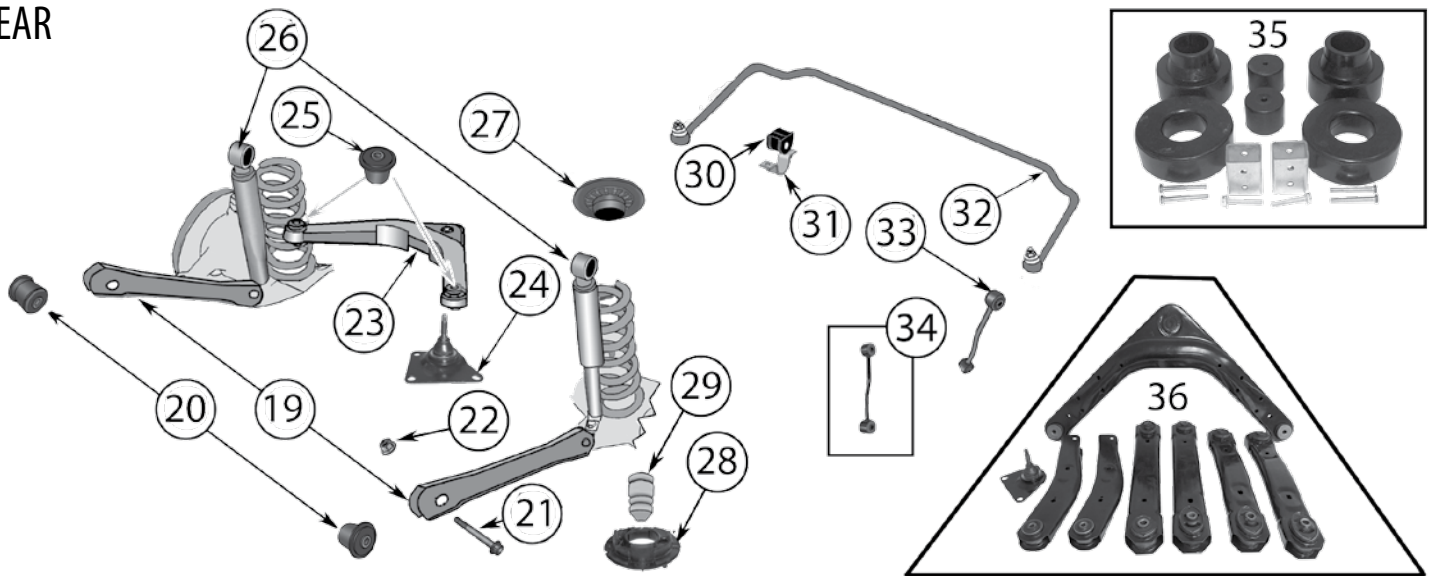

REAR

Item #	Description	Position	Years	Models	Comments	Replaces Part #
Rear Suspension						
19	Lower Control Arm	Left or Right	99/04	All	Includes Bushings	52088355AB
20	Control Arm Bushing	Left or Right	99/04	All	Body Side	52037830
21	Control Arm Bolt	Lower	99/04	All	Body Side; M14 X 2 X 105mm	6506033AA *
		Lower	99/04	All	Axle Side; M14 X 2 X 114mm	6505214AA *
22	Control Arm Nut	Lower	99/04	All	Body or Axle Side	6502698
23	Upper Control Arm		99/04	All	Includes Bushings	52088422AB
24	Ball Joint Assembly		99/04	All		52088808AB
25	Control Arm Bushing	Upper	99/04	All	Body Side	52088425
26	Shock Absorber	Left or Right	99/04	WJ	w/ 4.0L, 4.7L Engines	52088221AF
27	Coil Spring Isolator	Upper	99/04	All		52088346AB
28	Coil Spring Isolator	Lower	99/04	All		52088402AB
29	Bump Stop	Left or Right	99/04	All		52088352
30	Sway Bar Bushing	Left or Right	99/04	All		52088738AC
31	Sway Bar Bushing Bracket	Left or Right	99/04	All		52087865AB
32	Sway Bar		99/04	All		52088739AD
33	Sway Bar Link	Left or Right	99/04	All		52088319AB
34	HD Sway Bar Link	Left or Right	99/04	WJ	w/ Polyurethane Bushings	RT21040

Kits & Upgrades

35	Spacer Lift Kit	Front & Rear	99/04	All	1.75" Lift; Includes Spacers & Bump Stop Extensions	RT21037
36	Control Arm Kit	Front & Rear	99/04	All	Includes Left & Right, Upper & Lower Control Arms, & Rear Upper Ball Joint	CAK2

*This Part # not currently carried by Crown Automotive