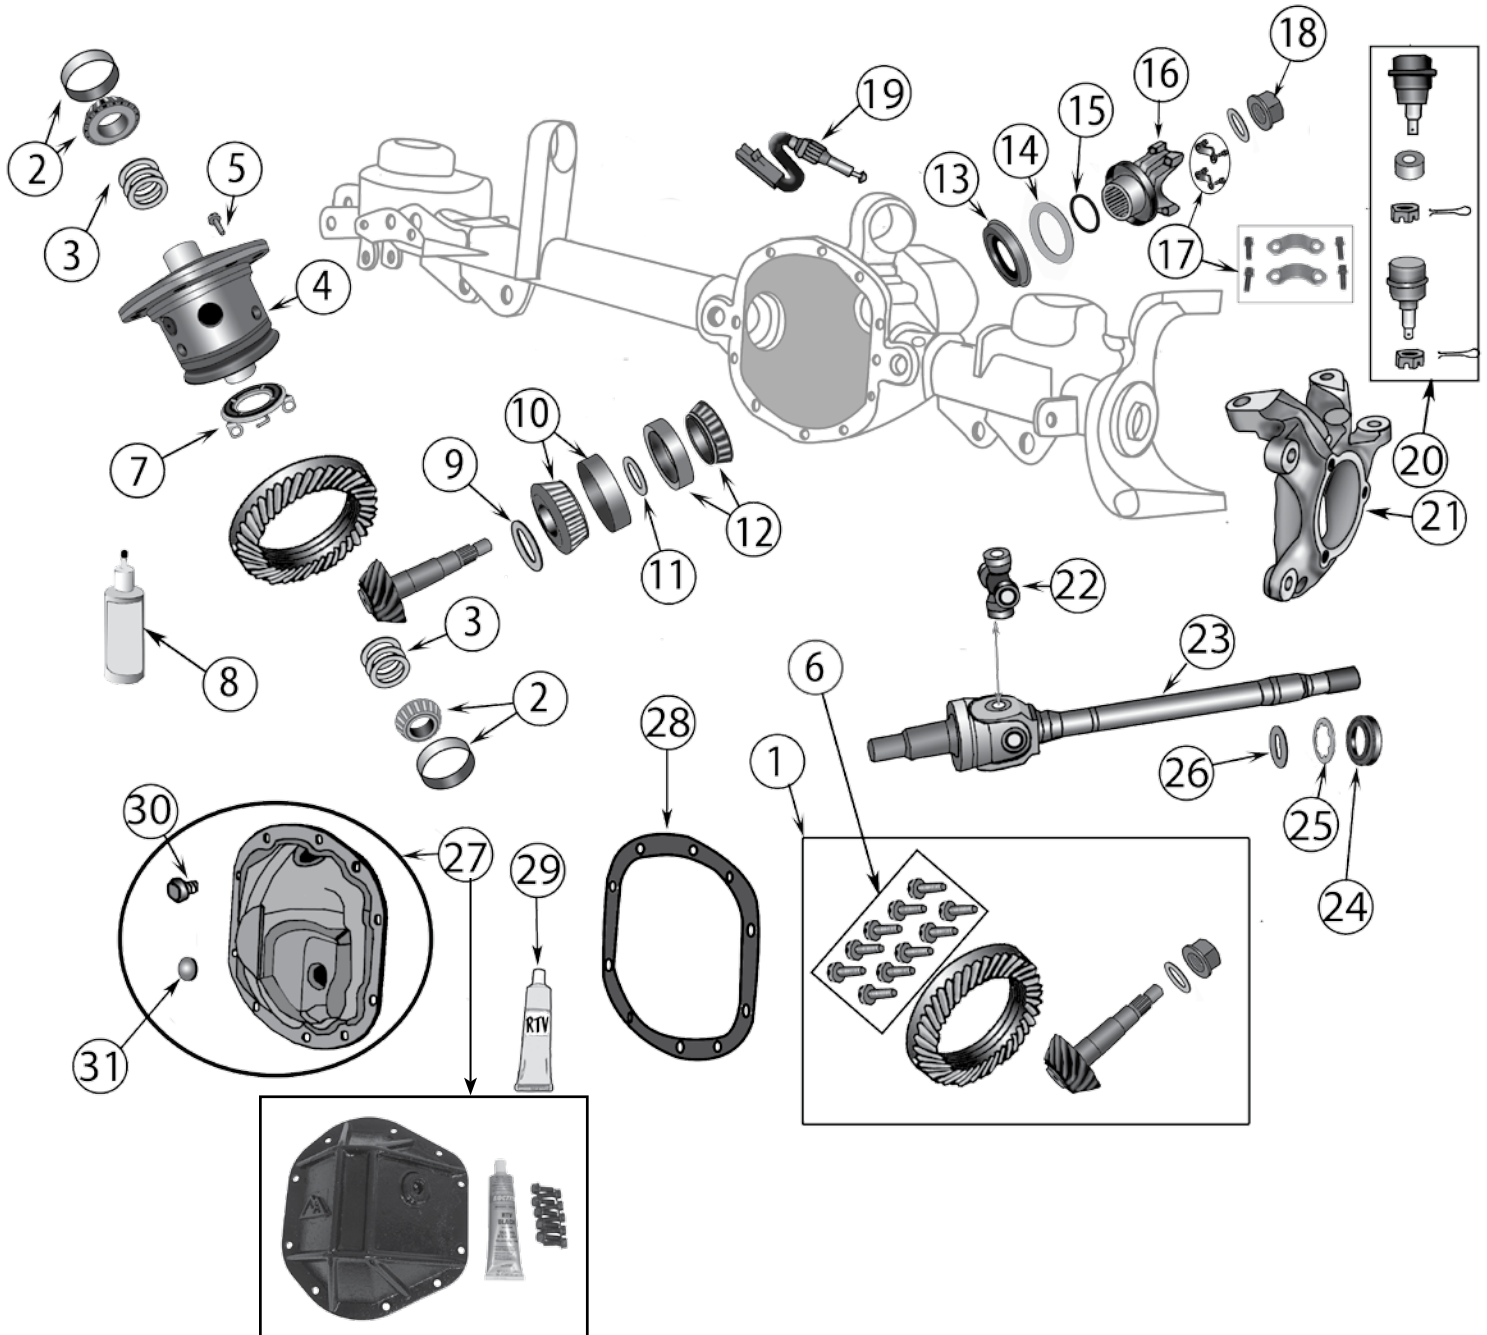

Item #	Description	Years	Comments	Ratio	Replaces Part #
1	Ring & Pinion Set	03/06		4.11	5127180AA
2	Bearing Set, Carrier	03/06	Includes 2 Bearings & 2 Cups	All	J8124071
3	Shim Kit, Carrier	03/06		All	5093047AA
4	Case Assembly, Differential	03/06	Includes Internal Parts & Plates	All	52104571AA *
5	Bolt, Ring Gear	03/06	Each	All	J0649454
6	Bolt Kit, Ring Gear	03/06	Includes 10 Bolts	All	4720891
7	Actuator, Axle Locker	03/06		All	52104611AA
8	Additive, Limited Slip	03/06		All	4318060AB
9	Shim Set, Pinion	03/06	Currently Dealer Only	All	VARIOUS*
10	Bearing Set, Pinion	03/06	Inner	All	J8124051
11	Shim Kit, Pinion	03/06	Preload	All	5014907AA*
12	Bearing Set, Pinion	03/06	Outer	All	J8124052
13	Seal, Pinion	03/06		All	5066446AA
14	Slinger, Pinion	03/06		All	J0636566
15	O-Ring, Pinion Flange	03/06	On Hub of Yoke	All	5012453AA
16	Yoke, Axle	03/06		All	4797689
17	Strap & Bolt Kit, U-Joint	03/06	Hex Head Bolts	All	4006698K
		03/06	12-Point Head Bolts	All	4006928K
18	Nut, Pinion	03/06	Flanged	All	5017755AA
19	Sensor, Axle Locker	03/06		All	52104610AA*
20	Ball Joint Set	03/06	Includes 1 Upper & 1 Lower w/ Hardware	All	83500202
	HD Ball Joint Set	03/06	Includes 1 Upper & 1 Lower w/ Hardware	All	RT21003
21	Knuckle, Steering	03/06	Right, LHD Only	All	52067576
		03/06	Left, LHD Only	All	52067577
22	U-Joint, Axle Shaft	03/06	Left or Right	All	J8126638
		03/06	Left or Right; Spicer	All	8126638SP
23	Axle Shaft Assembly	03/06	Right	All	5083666AB
		03/06	Left	All	5083667AB
24	Seal, Axle Shaft	03/06		All	5014852AB
25	Guide, Axle Shaft	03/06		All	68002412AA
26	Slinger, Inner Axle Shaft	03/06		All	5083669AA
27	Differential Cover	03/06	Includes Bolts & Fill Plug	All	5083661AA
	HD Differential Cover	03/06	Red; Includes Bolts, Fill Plug & RTV	All	RT20026
	HD Differential Cover	03/06	Black; Includes Bolts, Fill Plug & RTV	All	RT20032
28	Gasket, Differential Cover	03/06	Paper	All	J8122409
29	Sealant, RTV	03/06		All	J8993317
30	Bolt, Differential Cover	03/06		All	J0273573
31	Plug, Differential Cover	03/06		All	3640792

* This Part # not currently carried by Crown Automotive