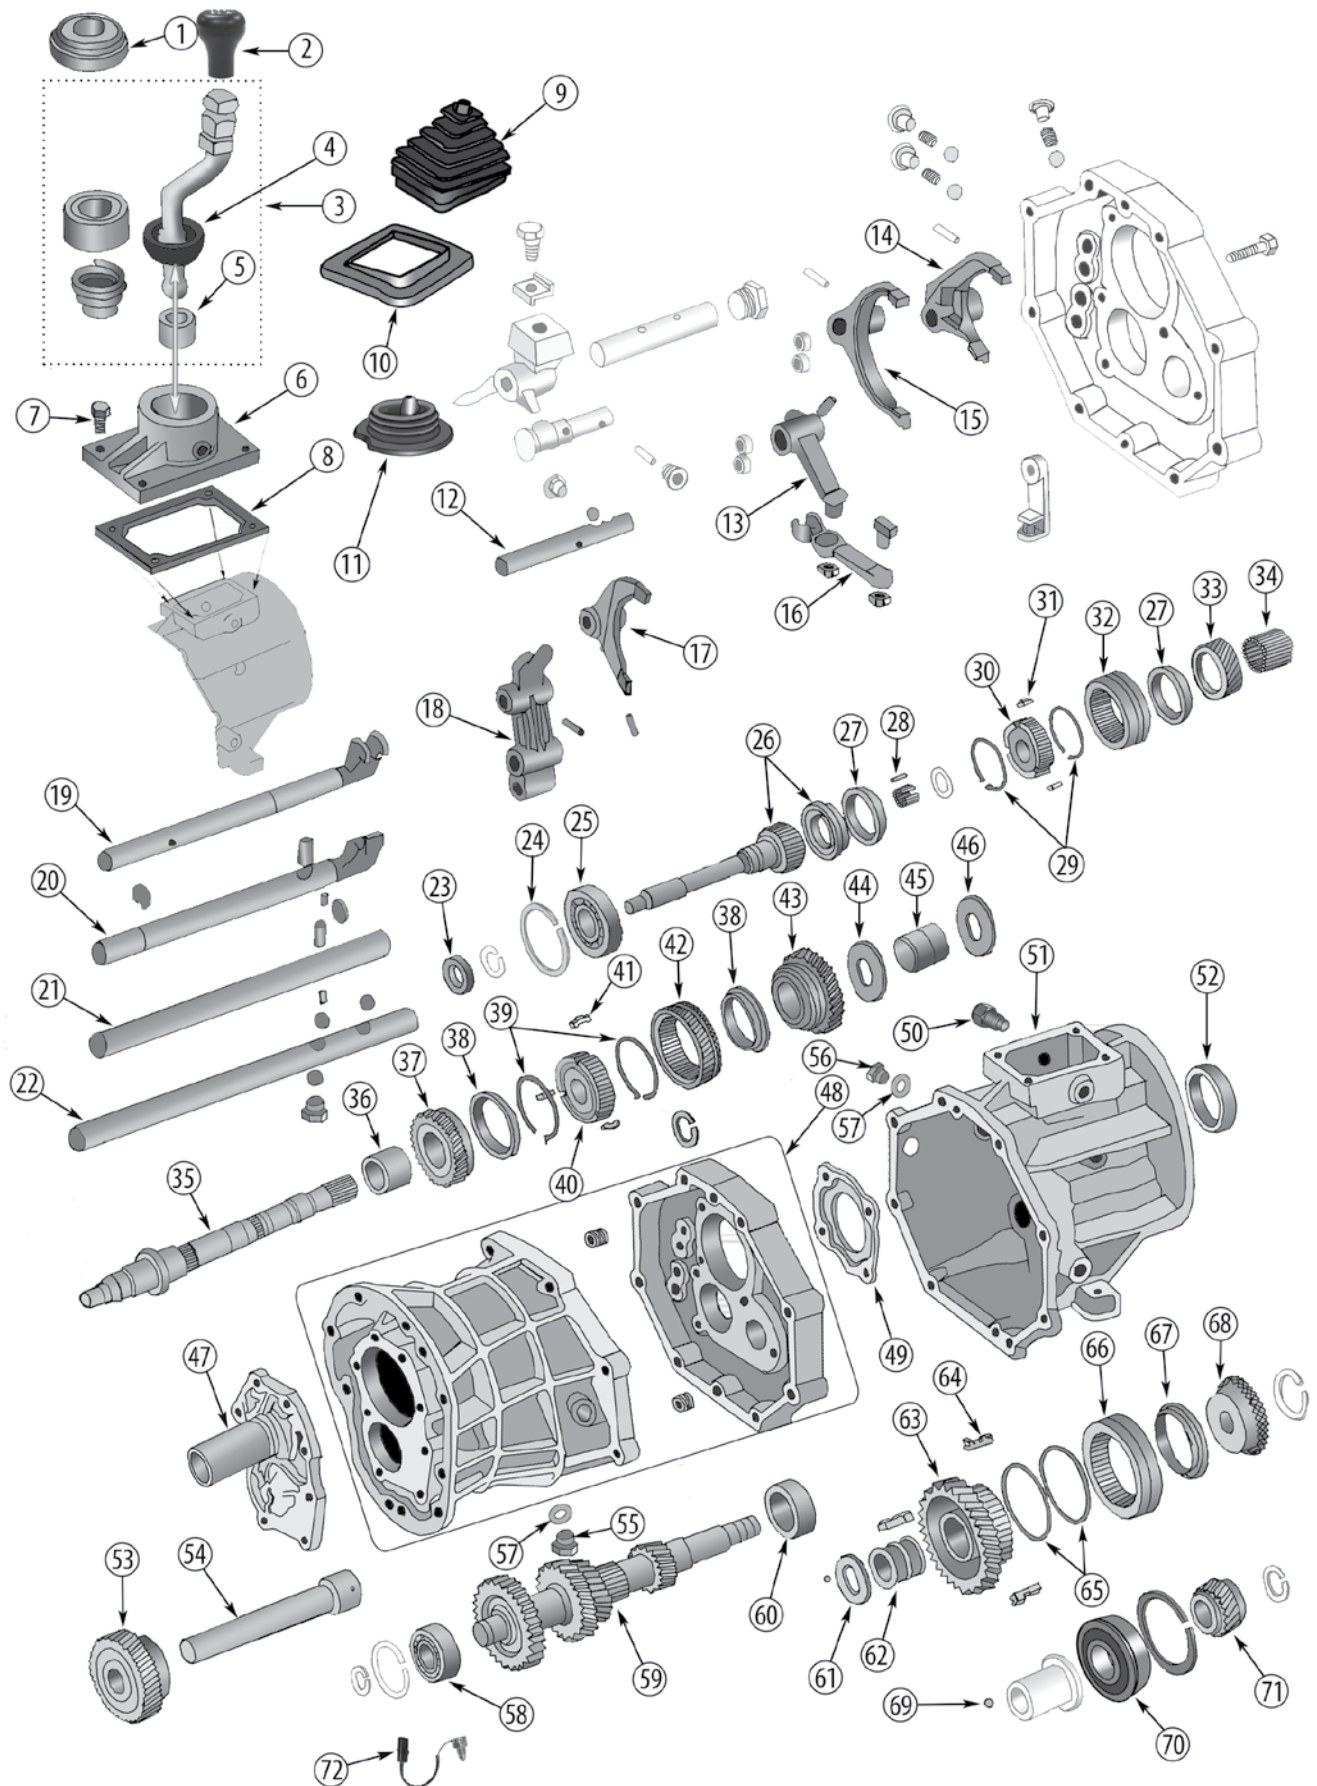

Item #	Description	Comments	Replaces Part #
1	Boot, Gear Shift		83500520
2	Knob, Gear Shift		53000605
3	Lever Assembly, Gear Shift	YJ XJ, MJ w/ 4.0L	5252055 5252042
4	Seal, Shift Retainer		4864226X
5	Bushing, Shift Lever		83500519
6	Retainer, Shift Control		4864226 *
7	Bolt, Shift Lever Housing		83500525
8	Gasket, Shift Retainer	88/96 XJ, MJ; 88/95 YJ; ZJ	5252043
9	Shift Lever Boot	Upper; TJ	52078558
10	Bezel, Gearshift Lever Boot	84/94 XJ, MJ; TJ	53000056AB
11	Shift Lever Boot	Lower; TJ	52078970AC
12	Shaft, Rear Reverse Gear		5252065
13	Fork, Reverse Gear Shift		5252056
14	Fork, 1st & 2nd Gear Shift		5252057
15	Fork, 3rd & 4th Gear Shift		5252058
16	Arm, Reverse Shift		5252060
17	Fork, 5th Gear Shift		5252059
18	Head, Reverse Gear Shift		5252064
19	Shaft, 3rd & 4th Gear Shift		5252068
20	Shaft, 1st & 2nd Gear Shift		5252066
21	Shaft, Front Reverse Gear Shift		5252070
22	Shaft, 5th Gear Shift		5252071
23	Seal, Input		5252053
24	Snap Ring, Input Shaft		83506214
25	Bearing, Input Shaft	Front	83506074
26	Shaft, Input	88/91; Pilot Diameter: 5/8" 92/97; Pilot Diameter: 3/4" 98/99	5252081 4636370 4897048AA *
27	Blocking Ring, 3rd & 4th Gear Synchronizer	88/99; 2 Required	83506253
28	Bearing, Input Shaft	Rear	83506078
29	Spring, 3rd & 4th Gear Synchronizer	2 Required	83506255
30	Hub, Synchronizer, 3rd & 4th Gear		83506248
31	Key, Synchronizer, 3rd & 4th Gear	3 Required	83506251
32	Sleeve, Synchronizer, 3rd & 4th Gear	88/97 98/99	83506249 4897050AA *
33	Gear, 3rd	88/97; 31 Teeth 98/99	5252079 4897047AA *
34	Bearing, 3rd Gear	Caged Roller Bearing	83506077
35	Shaft Output	w/ 4WD	83506243
36	Bearing, 2nd Gear	Caged Roller Bearing	83506076
37	Gear, 2nd		4636369
38	Blocking Ring, 1st & 2nd Gear Synchronizer	2 Required	83506252
39	Spring, 1st & 2nd Gear Synchronizer	2 Required	83506254
40	Hub, 1st & 2nd Gear Synchronizer		83506247

* This Part # not currently carried by Crown Automotive