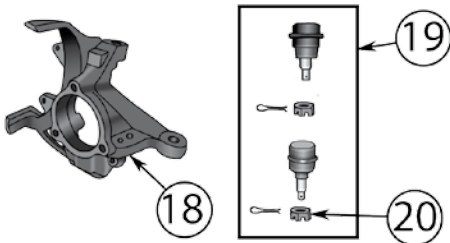

Item #	Description	Position	Years	Models	Comments	Replaces Part #
1	Steering Gear Assembly		99/04	All	LHD	52088273AC
2	Power Steering Pump		99/00	All	w/ 4.7L Engine	5080551AC
			01/04	All	w/ 4.7L Engine	52089300AB
			99/01	All	w/ 3.1L Diesel Engine	52088582AC
			99/04	All	w/ 4.0L	5080551AC