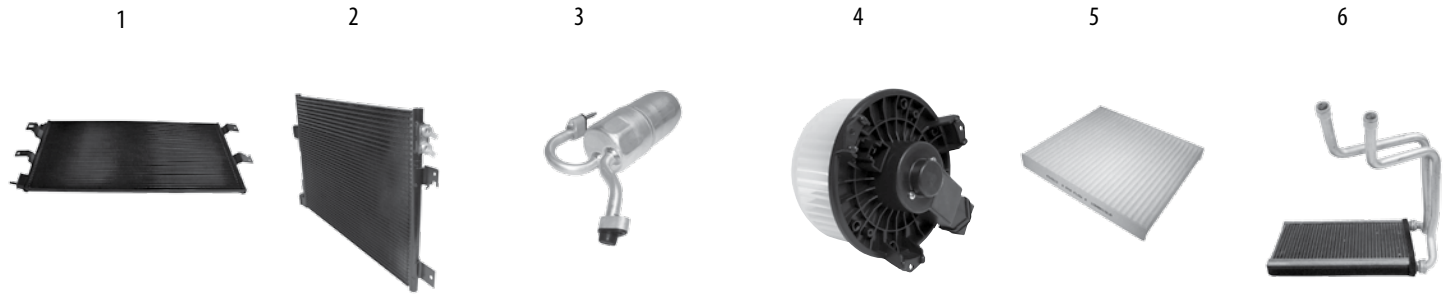

MK Compass / Patriot 2007-2017

Item #	Description	Years	Engine	Comments	Replaces Part #
1	A/C Condenser	07/10	2.0L Gas, 2.4L	w/ CVT Transmission w/ Off-Road Package	68004296AA
		07/17	2.0L Gas, 2.4L	w/ Manual Transmission	68004052AB
2	A/C Condenser & Transmission Cooler	07/09	All	w/ Automatic Transmission	68004053AA
3	Receiver Drier	07/08	All	Until 6/17/2008	5189376AA
4	Blower Motor	07/17	All	LHD	5191345AA
5	Cabin Air Filter	07/17	All		5058693AA
6	Heater Core	07/17	All	LHD	5191347AC