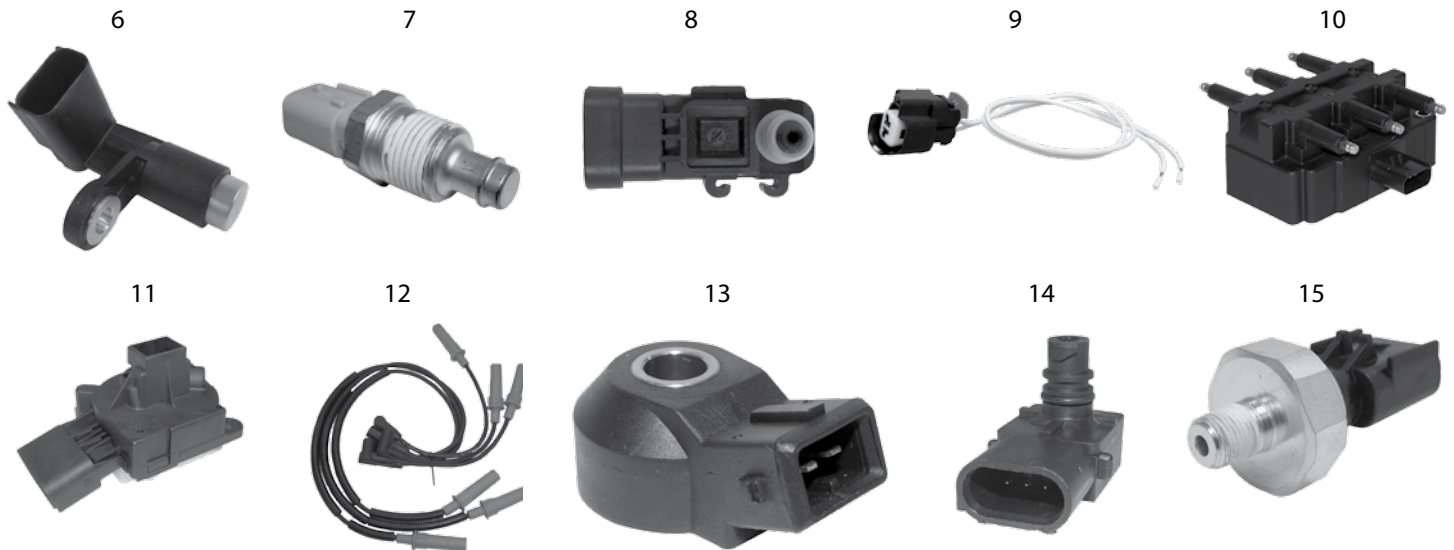

Item #	Description	Years	Engine	Comments	Replaces Part #
6	Crankshaft Position Sensor	2007	3.8L		5029811AC
		08/11	3.8L	w/ Manual Transmission	4727451AA
		08/11	3.8L	w/ Automatic Transmission	5029811AC
		12/17	3.6L		5149167AD
		14/17	3.0L Gas		5149167AD
7	Engine Oil Temperature Sensor	12/17	3.6L		5149077AB
		14/17	3.0L Gas		5149077AB
8	Fuel Vapor Sensor	12/17	3.6L		4593949AB
9	Harness Repair Kit	07/11	3.8L	Fuel Injector	5183448AA
10	Ignition Coil	07/11	3.8L		56032520AC
		12/17	3.6L	6 Required; Pen Type	5149168AI
11	Ignition Switch	07/17	All		4685719AG
12	Ignition Wire Set	07/11	3.8L		68017712AB
13	Knock Sensor	07/11	3.8L		5033316AA
		2012	3.6L		5149188AA*
		13/16	3.6L		68166540AA*
14	MAP Sensor	07/11	3.8L	Twist In Style	5033310AC
		12/17	3.6L		5149174AB
		14/17	3.0L Gas		5149174AB
		07/10	2.8L Diesel		5101120AB
15	Oil Pressure Sensor	07/11	3.8L		4608303
		12/16	3.6L		5149062AA
		14/16	3.0L Gas		5149062AA
		2017	All		68295556AA*
		07/17	2.8L Diesel		5149064AA

* This Part # not currently carried by Crown Automotive