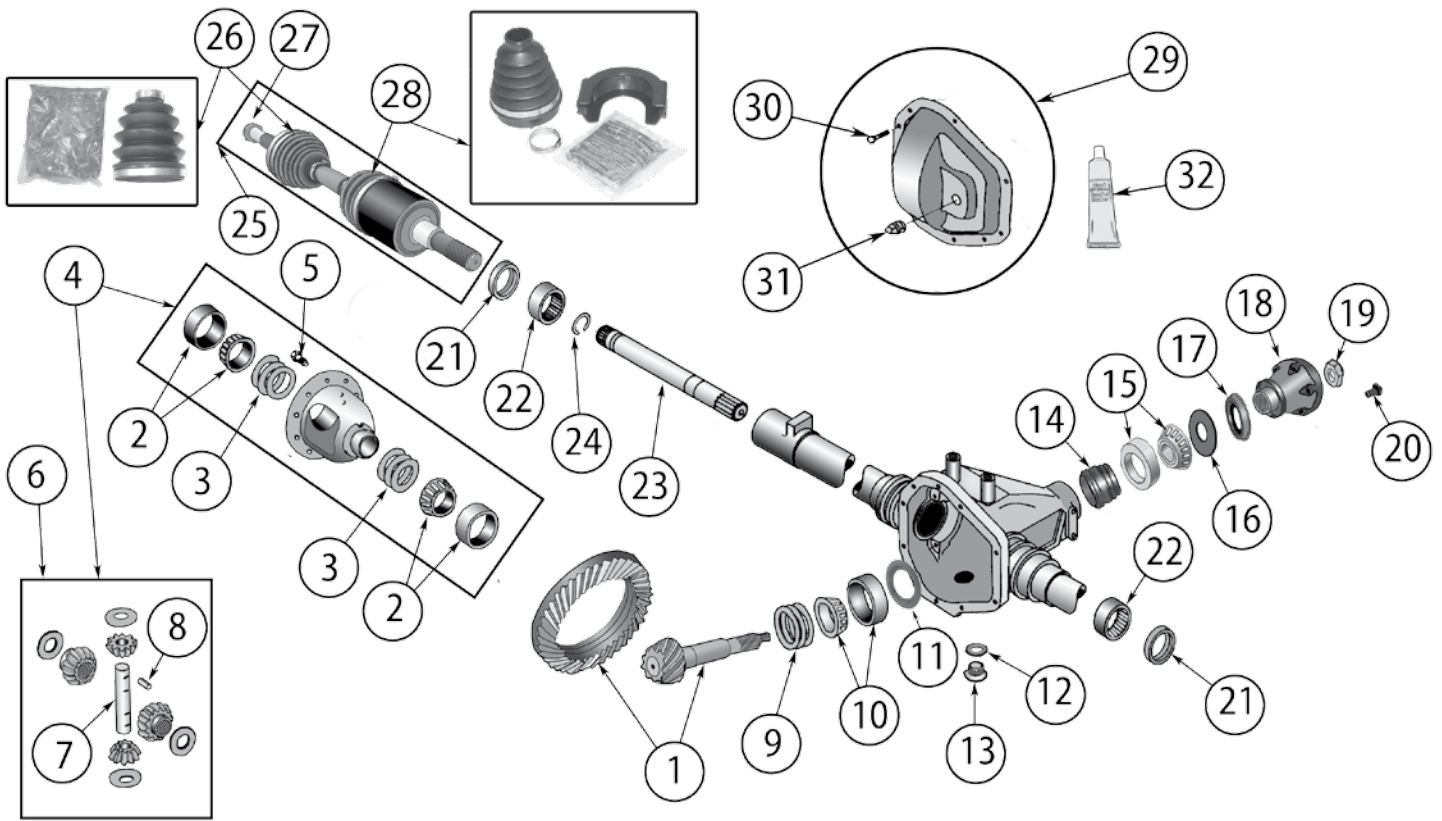

Item #	Description	Years	Model	Comments	Ratio	Replaces Part #
1	Ring & Pinion Set	02/07	KJ		3.73	5066051AA
		02/07	KJ		4.10	5066085AA
		02/07	KJ		3.55	5135255AA
		2008	KK		3.55	68019324AA
		08/12	KK		3.21	68004071AB *
		08/12	KK		3.73	68019333AB
2	Bearing Set, Differential	02/12	KJ, KK	Includes 2 Bearings & 2 Cups	All	J8126500
3	Shim Set, Carrier	02/12	KJ, KK	From .109" to .148"	All	5066539AA
4	Case Assembly, Differential	02/07	KJ	w/ Internal Parts	3.73, 4.10	5066529AA
		08/12	KK	w/ Internal Parts	3.21, 3.55	68004074AA *
		08/12	KK	w/ Internal Parts	3.73	68026549AA
5	Bolt, Ring Gear	02/12	KJ, KK	Each	All	J0649454
	Bolt Kit, Ring Gear	02/12	KJ, KK	Includes 10 Bolts	All	4720891
6	Gear Set, Differential	02/07	KJ		All	5066530AA
		08/12	KK		All	68004075AA

* This Part # not currently carried by Crown Automotive