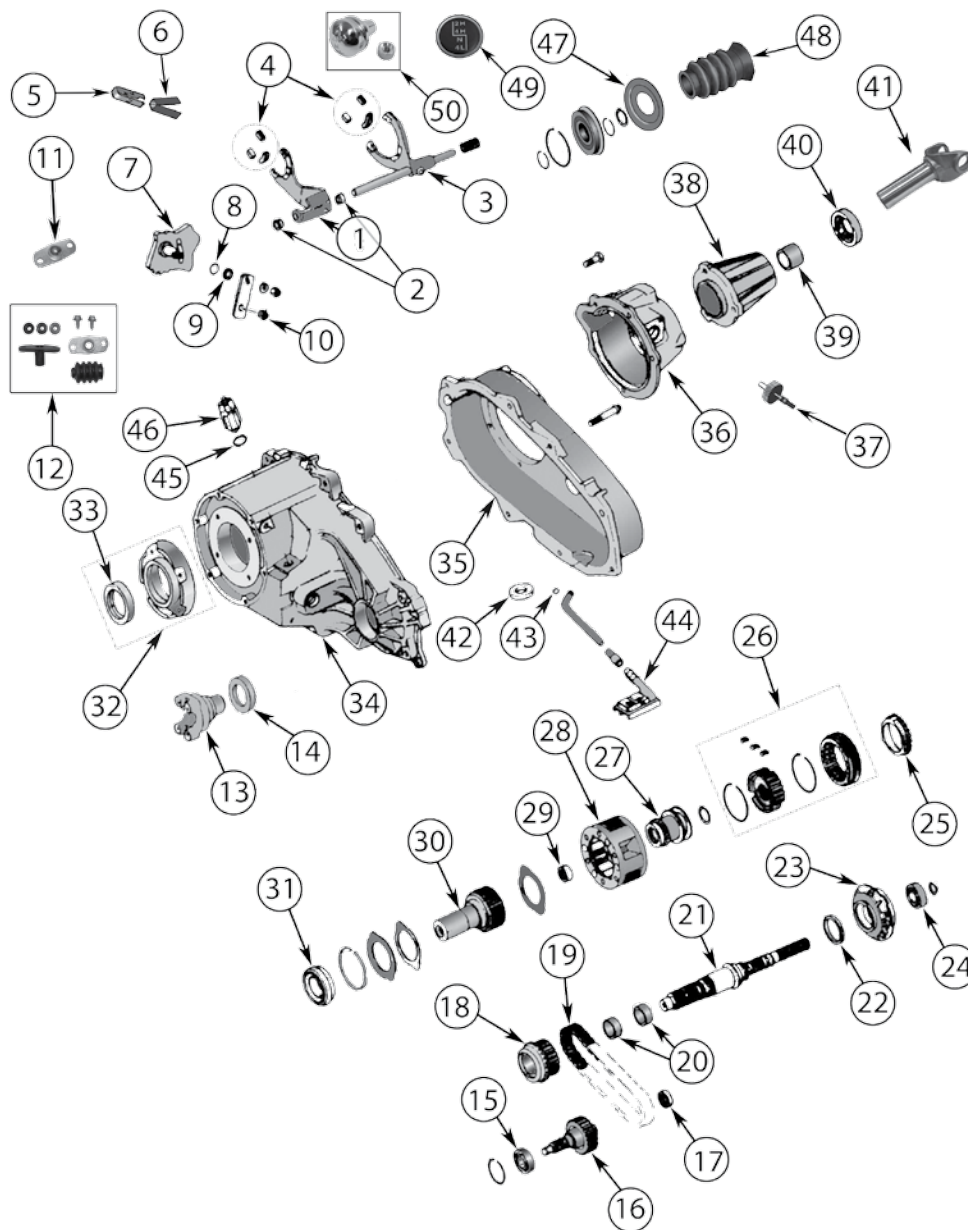

Item #	Description	Model	Year	Comment	Replaces Part #
1	Fork, Range Shift	All	91/07		4638913
2	Bushings, Shift Fork	YJ, XJ, MJ	87/90	2 Required	83503137
3	Fork, Mode Shift	XJ, MJ, YJ	87/90		4338920
		XJ, MJ, YJ	91/93	See Note #1 for Transfer Case ID #s	4338920
		YJ	91/95	w/ 30RH Transmission	4338920
		XJ, ZJ	91/96	See Note #2 for Transfer Case ID #s	4741237
		TJ, XJ, KJ	97/07		4741237
4	Pad Kit, Shift Fork	All	87/07	Includes Pads for Both Forks	15866
5	Isolator, Shift Lever	YJ	87/95		J3241481
6	Clip, Shift Lever	YJ	87/95		J3241239
7	Sector, Shifting	YJ, XJ, MJ	90/93		4638844
8	O-Ring, Shift Lever	TJ, YJ, XJ, MJ	87/06		4167963
9	Retaining Ring, Shift Lever	TJ, YJ, XJ, MJ	87/06		4167964
10	Bushing, Shift Lever	TJ, YJ, XJ, MJ	87/06		53004810