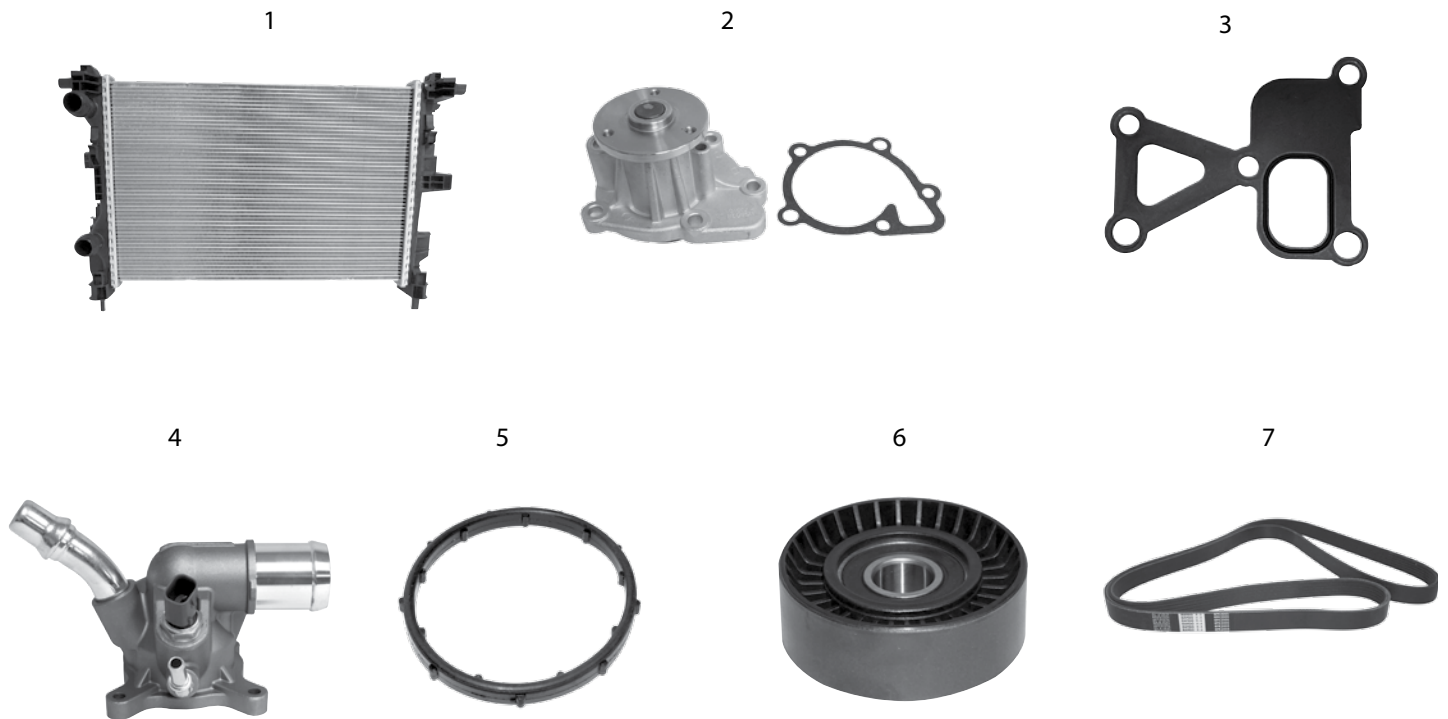

Item #	Description	Years	Engine	Comments	Replaces Part #
1	Radiator	15/17 15/17	1.4L 2.4L		68260449AA 68247208AA
2	Water Pump	15/17	2.4L	Includes Gasket	68046026AA
3	Water Pump Housing Gasket	15/17	2.4L	Water Pump Housing to Engine Block Gasket	5047390AA
4	Thermostat & Housing	15/17	2.4L	195°; Does Not Include Gasket	5047861AA
5	Thermostat Housing Gasket	15/17	2.4L		5047264AA*
6	Drive Belt Idler Pulley	15/17	2.4L	Smooth	4627312AA
7	Accessory Drive Belt	15/17	2.4L	79.0" Long; 6 Ribs	53010257

*This Part # not currently carried by Crown Automotive