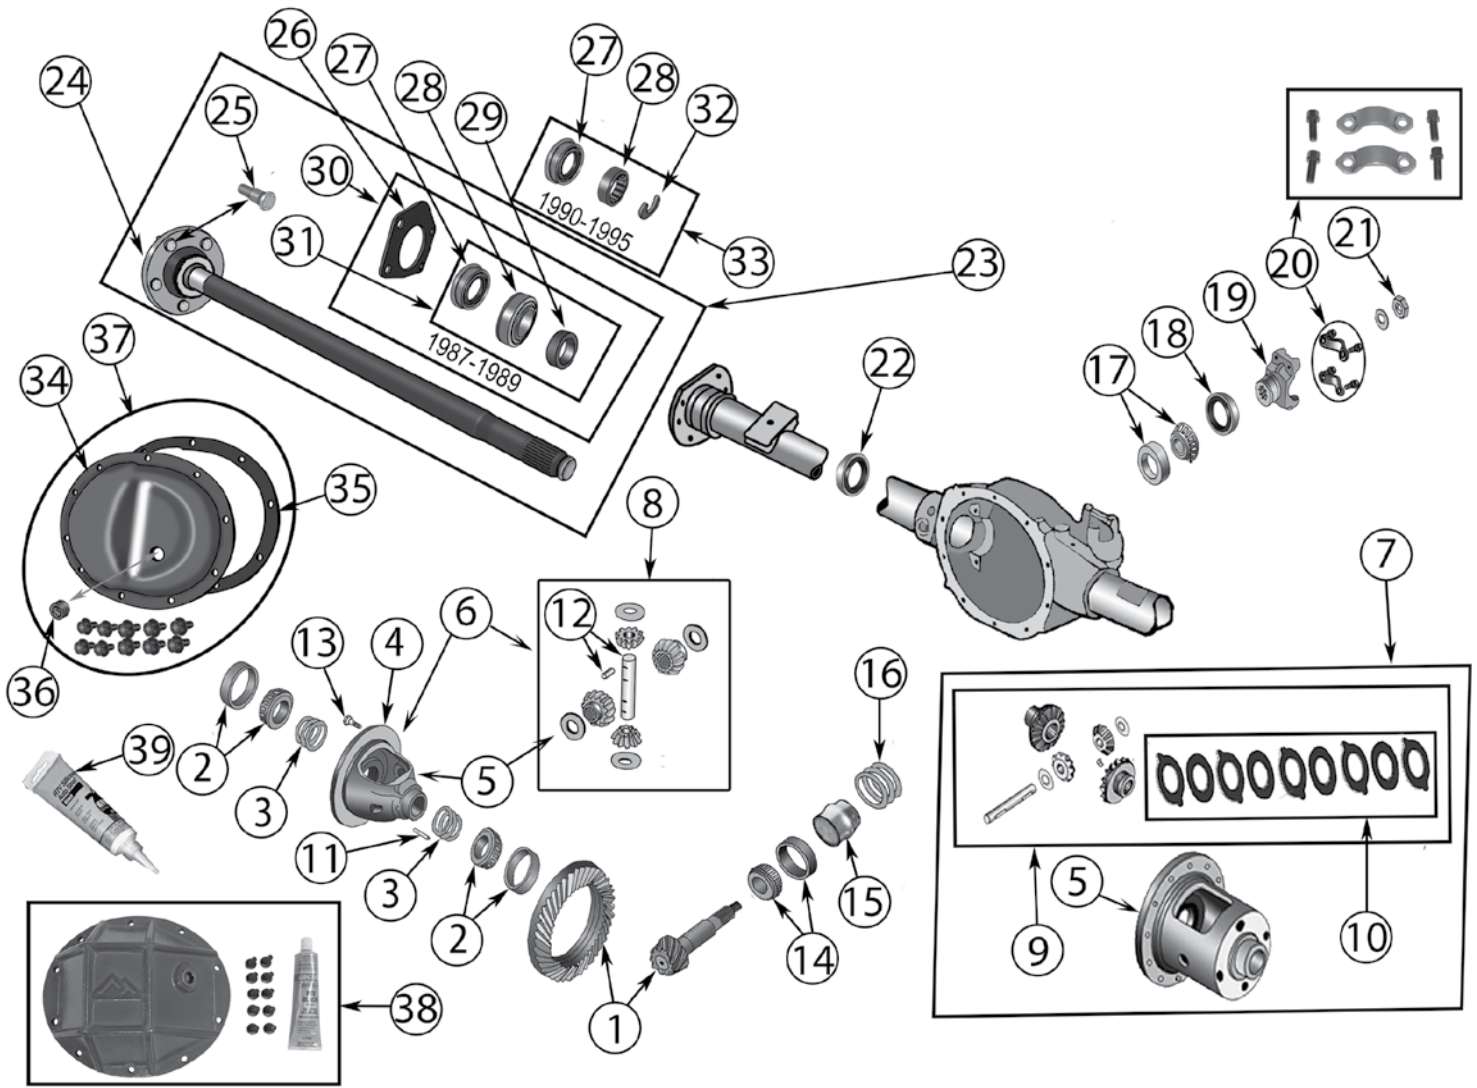

* This Part # not currently carried by Crown Automotive

Continued to Next Page . . .

Dana 44 Rear Axle | TJ Wrangler

AXLE

Item #	Description	Years	Comments	Ratio	Includes	Replaces Part #
23	Axle Shaft Assembly	97/02	Right (29.75" Long)	All	24, 25, 26, 27, 30	4882350
		97/02	Left (29.25" Long)	All	24, 25, 26, 27, 30	4882351
		03/06	Right; w/ Drum Brakes w/o ABS	All	24, 25, 26, 27, 30	5086632AA
		03/06	Left; w/ Drum Brakes w/o ABS	All	24, 25, 26, 27, 30	5086633AA
		03/06	Right; w/ Disc Brakes w/o ABS	All	24, 25, 26, 27, 30	5083676AA
		03/06	Left; w/ Disc Brakes w/o ABS	All	24, 25, 26, 27, 30	5083677AA
24	Retaining Ring, Axle Shaft	97/06		All		83503077
25	Bearing, Axle Shaft	97/06		All		83503064
26	Seal, Axle Shaft	97/06		All		83503063
27	Retainer, Axle Shaft	97/06	w/ Drum Brakes	All		5010811AA
		03/06	w/ Disc Brakes	All		5083678AA
28	Bearing & Retainer Kit, Axle Shaft	97/06		All	24, 25	994262K
29	Bearing & Seal Kit, Axle Shaft	97/06	w/ Drum Brakes	All	24, 25, 26, 27	D44TJBK
		03/06	w/ Disc Brakes	All	24, 25, 26, 27	D44TJDBBK
30	Stud, Wheel	97/02		All		83503053
		03/06		All		53007463
31	Differential Cover	03/06	w/ Tru-Lok	All	33, Cover Bolts	5014821AA
	HD Cover Differential	97/06	Red; Includes Bolts, Fill Plugs & RTV	All	33, 34, Cover Bolts	RT20026 
	HD Cover Differential	97/06	Black; Includes Bolts, Fill Plugs & RTV	All	33, 34, Cover Bolts	RT20032 
32	Gasket, Differential Cover	97/06	Paper	All		J8122409
33	Plug, Differential Cover	97/02	Rubber	All		5252504
		03/06	w/ Tru-Lok; Metal	All		3640792
		03/06	w/ Standard or Trac-Lok; Metal	All		J4004751
34	Sealant, RTV	97/06		All		J8993317
35	Bearing & Seal Master Kit	97/06	w/ Drum Brakes	All	2, 3, 13, 14, 15, 16, 17, 22, 24, 25, 26, 27, 32, 34	D44TJMASKIT
		03/06	w/ Standard or Trac-Lok w/ Disc Brakes	All	2, 3, 13, 14, 15, 16, 17, 22, 24, 25, 26, 27, 32, 34	D44TJDBMASKIT
36	U-Bolt Yoke Kit	97/06	w/ Standard or Trac-Lok	All	17, 19, 21, 22, (Plus 2 U-Bolts)	D3044YOKEUBK
37	Pinion & Differential Shim Kit	97/06	w/ Standard or Trac-Lok	All	3, 14, 21, 22, 32	J8129223
		03/06	w/ Tru-Lok	All	3, 14, 22, 32, 34	5083673AB