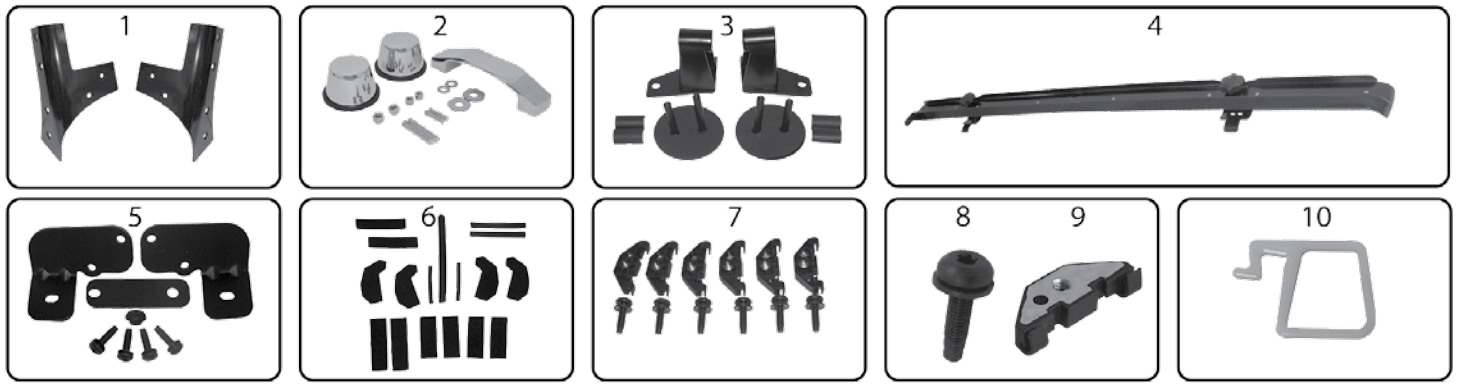

Item #	Description	Years	Color	Comments	Replaces Part #
Windshield, Hood & Related					
1	Windshield Reinforcement Set	07/17	Black Primed	Left & Right	55395578K
	Windshield Reinforcement	07/17	Black Primed	Right	55395578AB
		07/17	Black Primed	Left	55395579AB
2	Windshield Tie Down Kit	07/17	Stainless	Includes 1 Footman Loop, 2 Bumpers, & Hardware	RT34097
3	Mirror Relocation Bracket Set	07/17	Black	Left & Right	RT30016
4	Windshield Channel	07/17	Black	No-Drill	RT26067
5	Windshield Light Mount Bracket Set	07/17	Black	Left & Right	RT28003
6	Hard Top Seal Kit	07/17		Includes Various Seals to Repair Leaks	68026937AB
7	Hard Top Hardware Kit	07/17		L & R; Includes 6 Retainers & 6 Screws	55397093K
		07/17		L & R; Includes 6 Retainers & 8 Screws	55397093K8
8	Hard Top Screw	07/17		L or R; 8 Required; M8-1.25 X 29mm	6506826AA
9	Hard Top Nut	07/17		L or R; 6 Required	55397093AC
10	Windshield Spacer	07/17		L or R; Spaces Windshield Properly During Installation	55397209AA