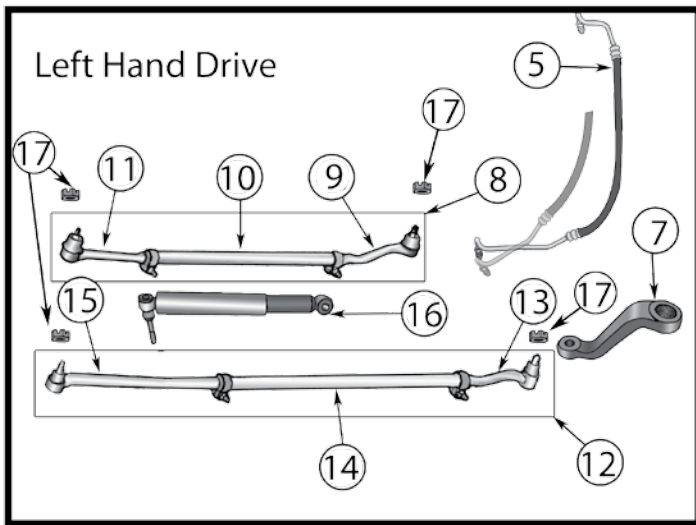

Item #	Description	Position	Years	Models	Comments	Replaces Part #
1	Steering Gear Assembly		99/04	All	LHD	52088273AC
2	Power Steering Pump		99/00	All	w/ 4.7L Engine	5080551AC
			01/04	All	w/ 4.7L Engine	52089300AB
			99/01	All	w/ 3.1L Diesel Engine	52088582AC
			99/04	All	w/ 4.0L	5080551AC