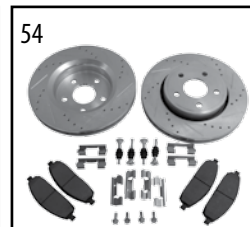

* This Part # not currently carried by Crown Automotive

Continued to Next Page . . .

BRAKE

WK Grand Cherokee, XK Commander 2005 - 2010

HYDRAULICS

PARKING BRAKES

* This Part # not currently carried by Crown Automotive