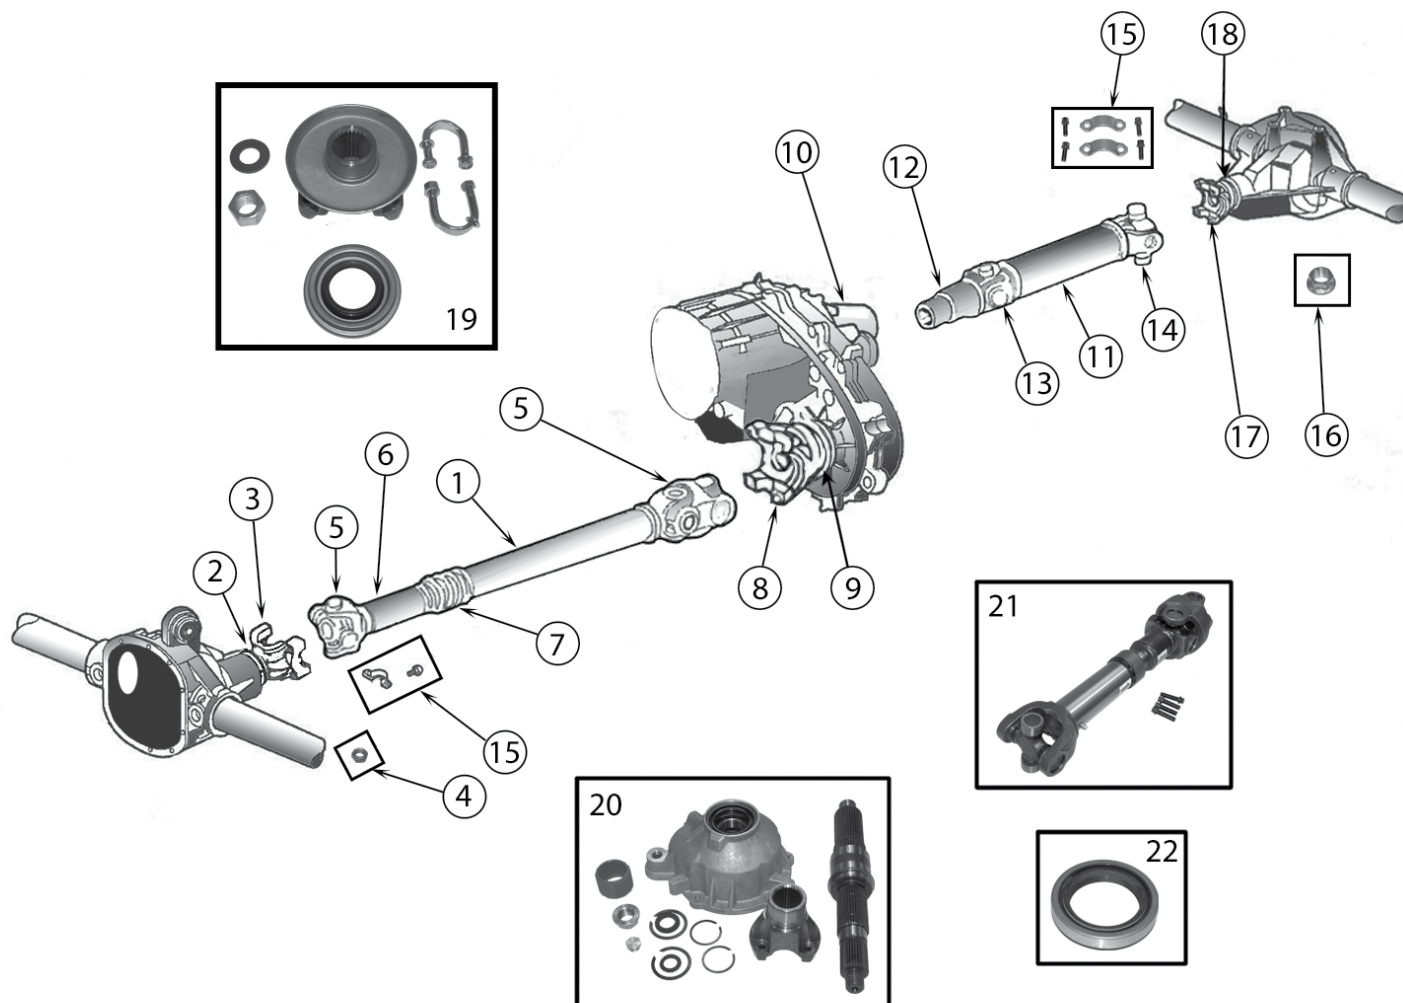

Item #	Description	Location	Years	Comments	Replaces Part #
1	Drive Shaft	Front	87/95	w/ 2.5L Engine; 38" Collapsed	53004369
		Front	87/95	w/ 4.2L, 4.0L Eng. w/ Manual Transmission; 39.5" Collapsed	53002001
		Front	87/95	w/ 4.2L, 4.0L Eng. w/ Auto. Transmission; 38" Collapsed	53004369
2	Seal, Pinion	Front	87/93		J0998092
		Front	87/93	w/o Slinger On Yoke	83503390
		Front	94/95		83503390
3	Yoke, Pinion	Front	87/93	w/o Slinger	J8131656
		Front	87/95	w/ Slinger	83503388
4	Nut, Pinion	Front	87/95		J0801367
5	U-Joint, Drive Shaft	Front	87/95	Sealed	4882793
		Front	87/95	Greasable	J8126614
		Front	87/95	Greasable, Spicer	8126614SP