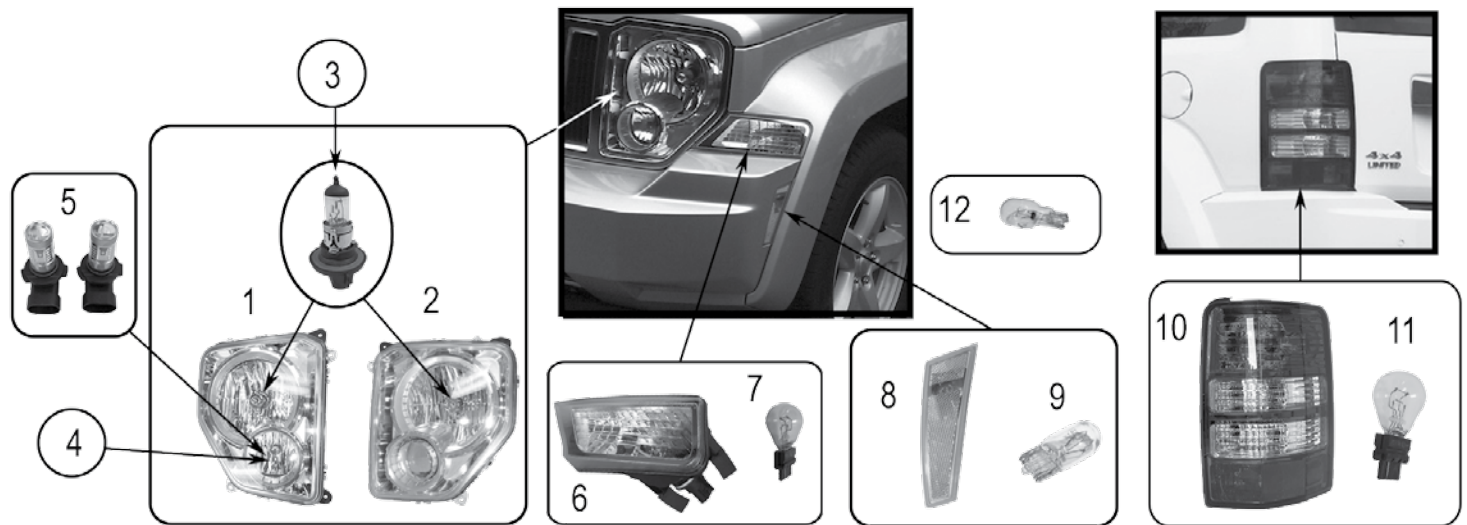

Item #	Description	Position	Years	Comments	Replaces Part #
Front					
1	Headlight Assembly	Left	08/12	w/ Fog Lamps; Includes Bulbs	55157339AE
		Right	08/12	w/ Fog Lamps; Includes Bulbs	55157338AE
2	Headlight Assembly	Left	08/12	w/o Fog Lamps w/o Headlamp Leveling System; Includes Bulbs	57010171AE
		Right	08/12	w/o Fog Lamps w/o Headlamp Leveling System; Includes Bulbs	57010170AE
3	Headlight Bulb	L or R	08/12	w/o Fog Lamps; Low & High Beam; H13 Bulb	L0000H13
		L or R	08/12	w/ Fog Lamps; Low Beam; H13 Bulb	L0000H13
4	Headlight Bulb	L or R	08/12	w/ Fog Lamps; High Beams H10 (9145) Bulb	L0009145 *
5	LED Fog Lamp Bulb Set	L & R	08/12	H10 (9145) White LED Bulbs	RT28047
6	Parking & Turn Signal Light	Left	08/12		57010125AA
		Right	08/12		57010124AA
7	Turn Signal & Parking Light Bulb	L or R	08/12	3757A Long Life Amber Bulb	L003757NAK
8	Sidemarker	Left	08/12		57010213AC
		Right	08/12		57010214AC
9	Side Marker Light Bulb	L or R	08/12	168 Clear Bulb	L0000168
Rear					
10	Tail Light	Left	08/12		55157347AB *
		Right	08/12		55157346AB *
11	Bulb	L or R	08/12	Turn Signal; 3757 Amber Bulb	L003757NAK
		L or R	08/12	Side Marker, Parking Light, Brake Light, Reverse Light; 3157 Clear Bulb	L0003157
		L or R	08/12	Side Marker, Parking Light, Brake Light, Reverse Light; 3157 Long Life Clear Bulb	L003157KLC
		L & R	08/12	Side Marker, Parking Light, Brake Light, Reverse Light; 3157 White LED Bulbs	RT28067
Miscellaneous & Interior Bulbs					
12	Floor Courtesy Bulb	L or R	08/12	906 Clear Bulb	G9436750

* This Part # not currently carried by Crown Automotive