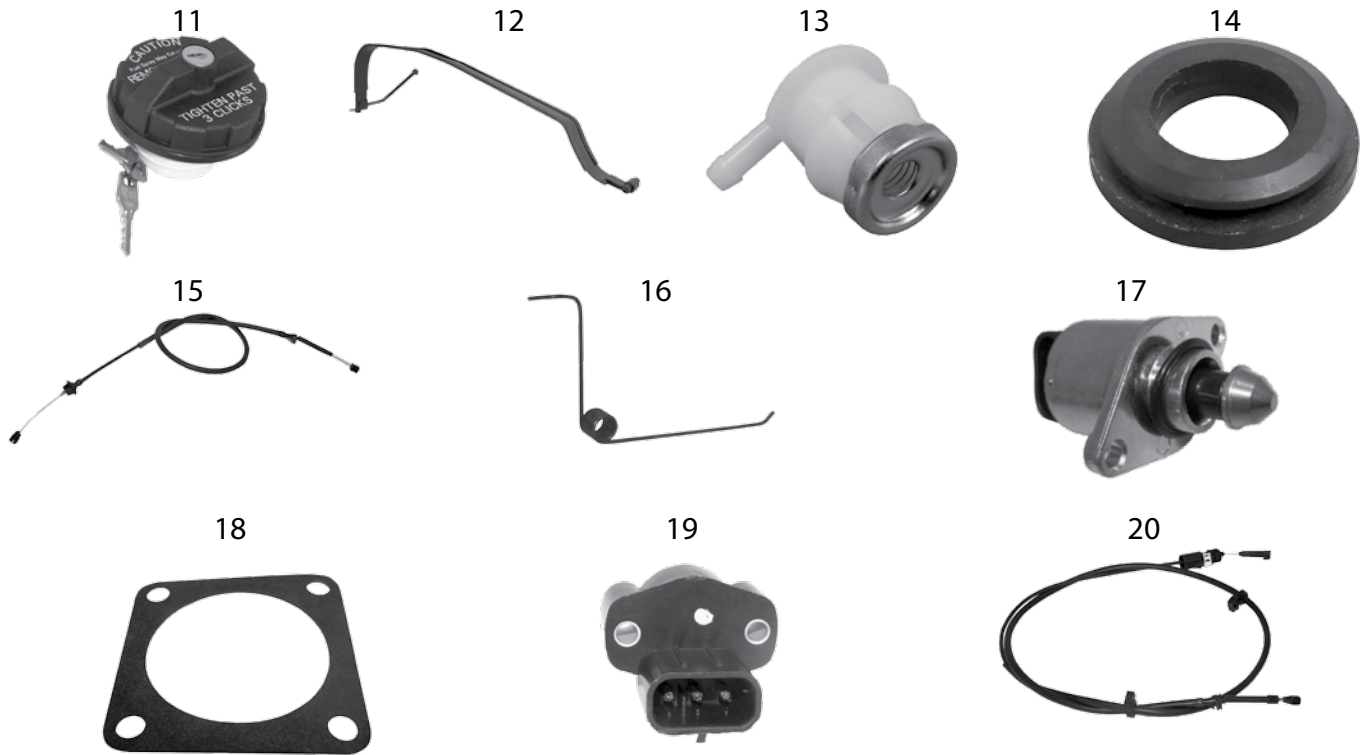

Item #	Description	Model	Years	Engine	Comments	Replaces Part #
Fuel Tank & Related						
11	Fuel Filler Cap	ZJ	93/98	All	Non-Locking	52003774
		ZJ	93/98	All	Locking w/ Coded Cylinder	82400041
12	Fuel Tank Strap	ZJ, ZG	93/98	All	L or R (2 Needed)	52100128
13	Fuel Tank Vent Valve	ZJ	93/96	All		J5360058
14	Fuel Vapor Valve Seal	ZJ	93/96	All		52018823
Throttle Body & Related						
15	Accelerator Cable	ZJ	1993	4.0L	w/ Manual Transmission	52078443*
		ZJ	93/96	4.0L	w/ Automatic Transmission	52078530
		ZJ, ZG	97/98	4.0L	LHD	4854098 *
		ZJ	93/95	5.2L		52078800
		ZJ, ZG	94/98	5.2L, 5.9L		53032349 *
16	Accelerator Pedal Return Spring	ZJ, ZG	93/98	All		52078168
17	Idle Air Control Valve	ZJ	93/97	4.0L		4637071
		ZJ, ZG	1998	4.0L		4874373AB
		ZJ, ZG	93/98	5.2L		53030450
		ZJ, ZG	1998	5.9L		53030450
18	Throttle Body Gasket	ZJ, ZG	93/98	4.0L		53007543
19	Throttle Position Sensor	ZJ	93/96	4.0L		4626051
		ZJ, ZG	97/98	4.0L		4874371AC
		ZJ	93/96	5.2L		4778463
		ZJ, ZG	97/98	5.2L, 5.9L		4882219
20	Throttle Valve Cable	ZJ	94/98	4.0L	w/ Automatic Transmission	52104352AA
		ZJ	97/98	5.2L, 5.9L		52104030AB