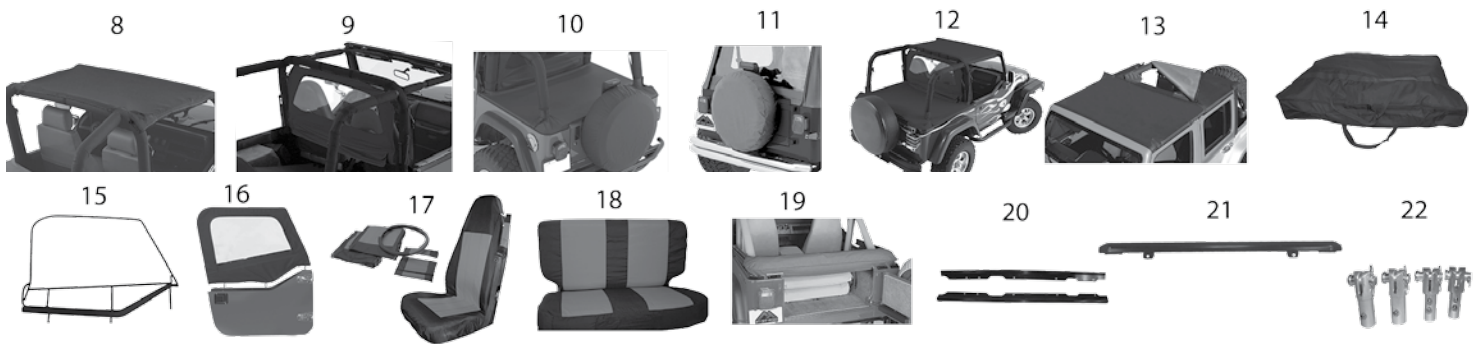

TJ Wrangler 1997-2006

BODY

Item #	Description	Year	Color	Door Style	Body Style	Tinted Windows	Comments	Replaces Part #
11	Spare Tire Cover	97/06	Black Vinyl	N/A	Either	N/A	Fits 27" to 29" Tire	TC272901
		97/06	Gray	N/A	Either	N/A	Fits 27" to 29" Tire	TC272909
		97/06	Black Denim	N/A	Either	N/A	Fits 27" to 29" Tire	TC272915
		97/06	Spice	N/A	Either	N/A	Fits 27" to 29" Tire	TC272937
		97/06	Black Vinyl	N/A	Either	N/A	Fits 30" to 32" Tire	TC303201
		97/06	Gray	N/A	Either	N/A	Fits 30" to 32" Tire	TC303209
		97/06	Black Denim	N/A	Either	N/A	Fits 30" to 32" Tire	TC303215
		97/06	Spice	N/A	Either	N/A	Fits 30" to 32" Tire	TC303237
		97/06	Black Diamond	N/A	Either	N/A	Fits 33" to 35" Tire	TC333535
		97/06	Spice	N/A	Either	N/A	Fits 33" to 35" Tire	TC333537
12	Cover All Kit	97/06	Black Diamond	N/A	TJ	N/A	Incl. Item #s 8, 9, 10; Factory Soft Top Hardware Required	CA10335
		97/06	Spice	N/A	TJ	N/A	Incl. Item #s 8, 9, 10; Factory Soft Top Hardware Required	CA10337
13	Combo Beach Topper	97/06	Black Mesh	N/A	TJ	N/A		CB20011
		97/06	Black Denim	N/A	TJ	N/A		CB20015
		97/06	Spice Diamond	N/A	TJ	N/A		CB20037
14	Window Storage Bag	97/06	Black	N/A	Either	N/A	SB40002	
15	Door Frame Set	97/06	Black	Soft Upper	Either	N/A	Upper; L & R	DF200TJ
16	Door Skin Set	97/06	Black Denim	Soft Upper	Either	N	Upper; L & R	DS10115
		97/06	Black Diamond	Soft Upper	Either	N	Upper; L & R	DS10135
		97/06	Spice	Soft Upper	Either	N	Upper; L & R	DS10137
17	Seat Cover Set	97/02	Black/Gray	N/A	Either	N/A	See Note #1	SC10021
		97/02	Black/Tan	N/A	Either	N/A	See Note #1	SC10024
		97/02	Black/Red	N/A	Either	N/A	See Note #1	SC10030
		03/06	Black/Gray	N/A	Either	N/A	See Note #1	SCP20021
		03/06	Black/Red	N/A	Either	N/A	See Note #1	SCP20030
18	Seat Cover Set	97/02	Black/Gray	N/A	Either	N/A	Rear; Incl. Polycanvas Seat Cover & Seat Belt Pads	SCP20121
		97/02	Black/Tan	N/A	Either	N/A	Rear; Incl. Polycanvas Seat Cover & Seat Belt Pads	SCP20124
		97/02	Black/Red	N/A	Either	N/A	Rear; Incl. Polycanvas Seat Cover & Seat Belt Pads	SCP20130
		03/06	Black/Gray	N/A	Either	N/A	Rear; Incl. Polycanvas Seat Cover & Seat Belt Pads	SCP20221
		03/06	Black/Tan	N/A	Either	N/A	Rear; Incl. Polycanvas Seat Cover & Seat Belt Pads	SCP20224
		03/06	Black/Red	N/A	Either	N/A	Rear; Incl. Polycanvas Seat Cover & Seat Belt Pads	SCP20230
19	Soft Top Storage Sleeve	97/06	Gray	N/A	Either	N/A		SB10009
		97/06	Black Denim	N/A	Either	N/A		SB10015
		97/06	Spice	N/A	Either	N/A		SB10037
20	Windshield Channel	97/02	N/A	N/A	Either	N/A	Drill-In; Includes Hardware	RT26065
21	Windshield Channel	97/06	N/A	N/A	Either	N/A	No-Drill	RT26066
22	Soft Top Disconnect Kit	97/06	Aluminum	N/A	Either	N/A	w/ Factory Soft Top	RT26062
		97/06	Black	N/A	Either	N/A	w/ Factory Soft Top	RT26063

Note #1: Front; Includes Polycanvas Seat Covers, Seat Belt Pads, & Steering Wheel Cover