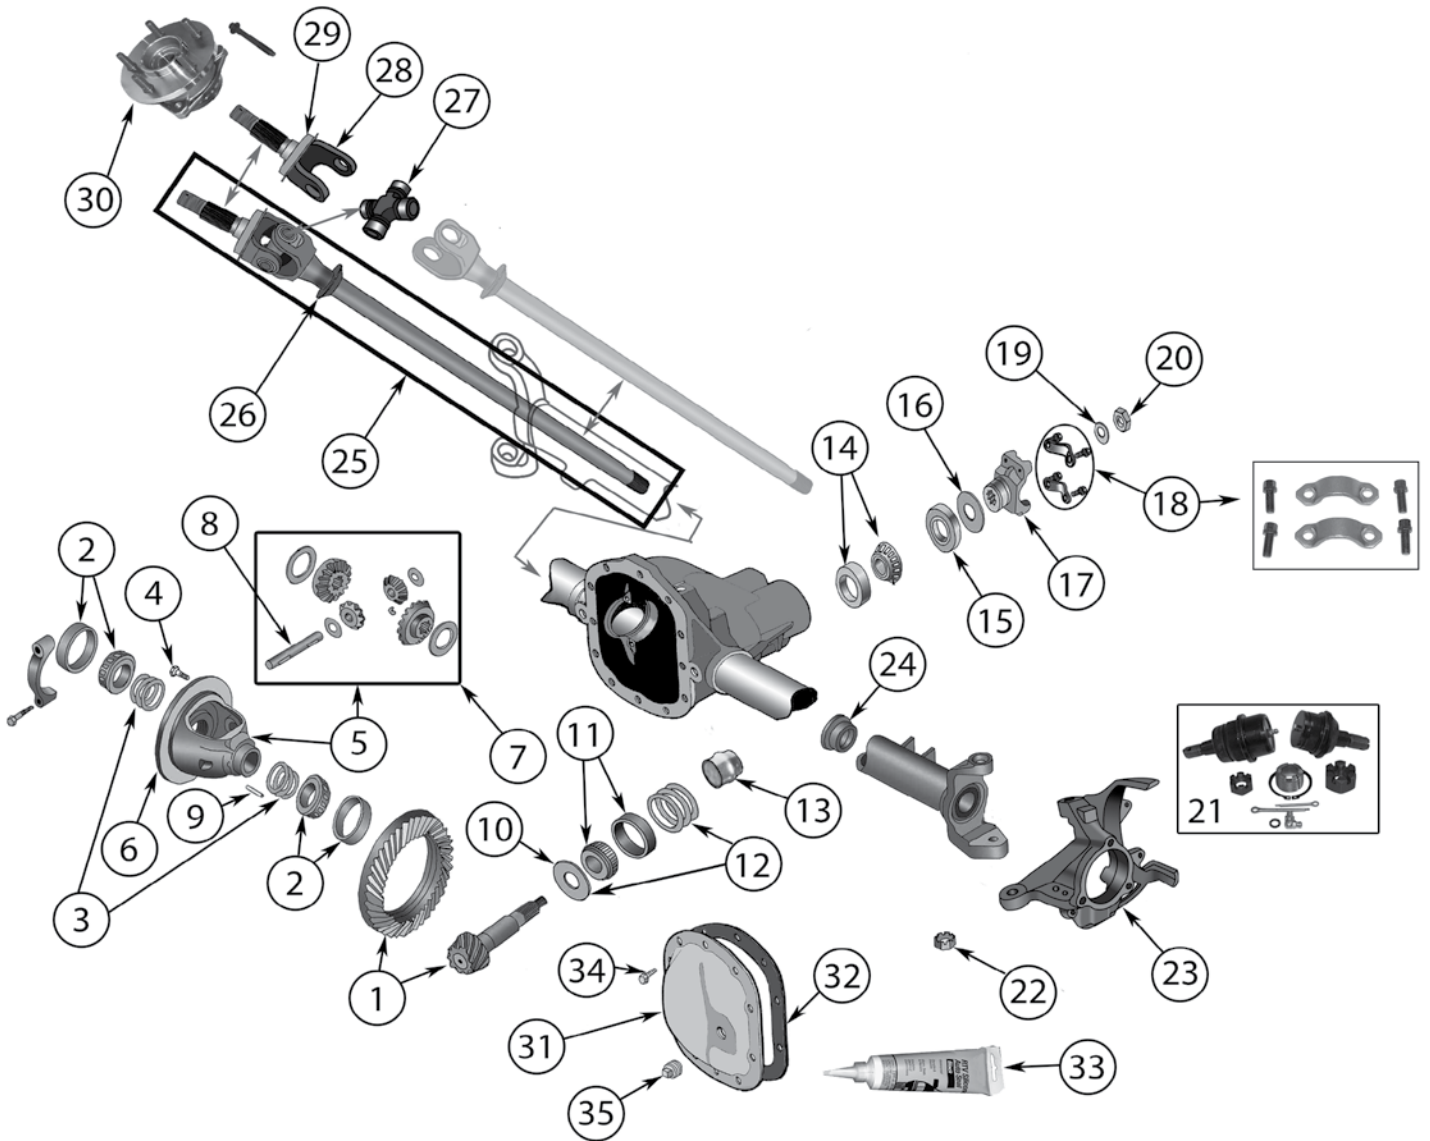

Item #	Description	Years	Comments	Ratio	Replaces Part #
1	Ring & Pinion Set	97/00	Until 10/1/2000	3.07	4864853
		00/06	After 10/1/2000	3.07	5072997AB
		97/00	Until 10/1/2000	3.55	4864906
		97/00	Until 10/1/2000	3.73	4864843
		00/06	After 10/1/2000	3.73	5073246AA
		97/00	Until 10/1/2000	4.10	4864913
		00/06	After 10/1/2000	4.10	5073247AA
		00/06	After 10/1/2000	4.56	5086617AA
		97/06		4.56	D30-456TJ
97/06		4.88	D30-488TJ		
2	Bearing Set, Carrier	97/06	Includes 2 Bearings & 2 Cups	All	J8126500
3	Shim Set, Carrier	97/06		All	83500191
4	Bolt, Ring Gear	97/06	Each; 10 Required	All	J0649454
		97/06	Includes 10 Bolts	All	4720891
5	Case Assembly, Differential	97/06	Includes Gear Set	3.55 & Lower	5252582
		97/06	Includes Gear Set	3.73 & Higher	5252590
6	Case, Differential	97/06	Less Gear Set; Includes 3, 4, 9, 32	3.55 & Lower	J8126515
		97/06	Less Gear Set; Includes 3, 4, 9, 32	3.73 & Higher	J8126496
7	Gear Set, Differential	97/06		All	5252591
8	Shaft, Differential	97/06		All	5003840AA
9	Pin, Differential Shaft	97/06		All	J0636360
10	Slinger, Oil	97/06	Inner	All	Incl. in # 12
11	Bearing Set, Pinion	97/06	Inner	All	J8126499
12	Shim Set, Pinion	97/06	Inner, Includes Slinger	All	4720862
13	Spacer, Crush	97/06		All	4864845
14	Bearing Set, Pinion	97/06	Outer	All	5252508
15	Seal, Pinion	97/01	Non-Flanged	All	83503390
		01/06	Flanged	All	5072473AA
16	Slinger, Outer	97/06		All	J0636566
17	Yoke, Axle	97/06		All	83503388
18	Strap & Bolt Kit, U-Joint	97/06	Hex Head Bolts	All	4006698K
		97/06	12-Point Head Bolts	All	4006928K

Continued to Next Page . . .