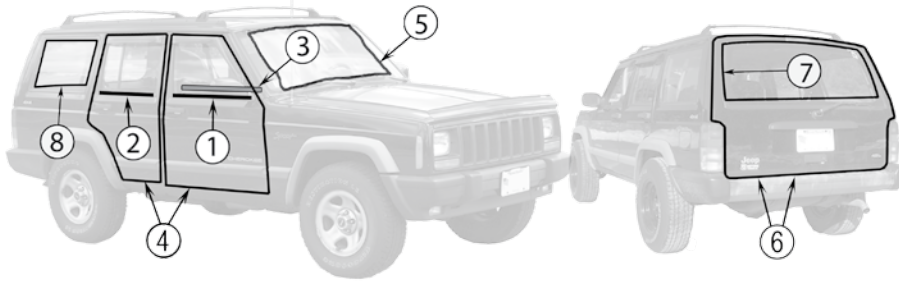

Item #	Description	Position	Years	Comments	Replaces Part #	
Weatherstrip and Seals						
1	Door Glass Weatherstrip	Front	Left	84/96	Outer; 2 Door	55235407
		Front	Right	84/96	Outer; 2 Door	55235406
		Front	Left	84/96	Outer; 4 Door	55235409
		Front	Right	84/96	Outer; 4 Door	55235408
2	Door Glass Weatherstrip	Rear	L or R	84/96	Outer; 4 Door	55235404
3	Door Glass Weatherstrip	Front	Left	84/96	Inner; 4 Door	55005529
		Front	Right	84/96	Inner; 4 Door	55005528
4	Door Weatherstrip	F or R	L or R	84/96	Cut to Fit; 144" Long	55015782
5	Windshield Moulding			97/01		55235391AB
6	Liftgate Weatherstrip			84/01		55015783
7	Liftgate Glass Weatherstrip			84/96		55007134
8	Quarter Window Seal		Left	84/01	w/ 4 Doors	55007129AB
			Right	84/01	w/ 4 Doors	55007128AB