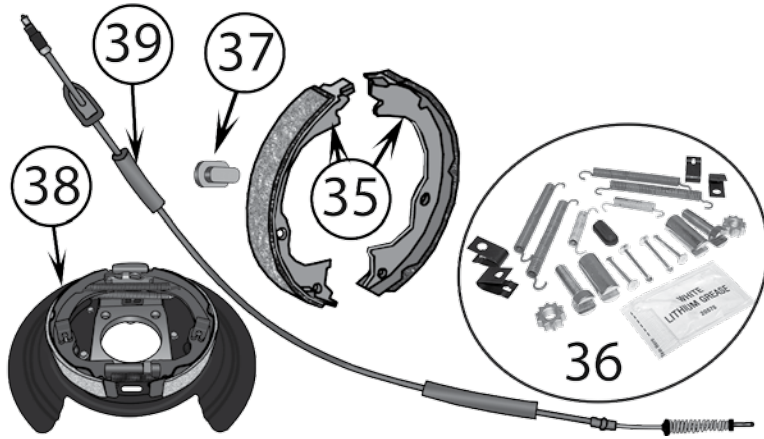

* This Part # not currently carried by Crown Automotive

Continued to Next Page . . .

PARKING BRAKES

Item #	Description	Years	Position	Notes	Replaces Part #
Hydraulics, Parking Brake Cables, & Miscellaneous					
35	Parking Brake Shoe Set	07/17	L & R		68003589AA
36	Parking Brake Hardware Kit	07/17	L & R	Includes Springs, Pins, & Adjusters	68003589HK
37	Parking Brake Adjusting Plug	07/17	L or R		J3201957
38	Backing Plate Assembly	07/17	L or R		52125175AA
39	Parking Brake Cable	07/17	L or R	2-Door	52059891AF
		07/17	L or R	4-Door	52060204AF
40	Brake Booster	07/10		w/ 11.89" Front Rotors	68003619AA
		11/17		w/ 11.89" Front Rotors	68068521AA *
		09/11		w/ 13" Front Rotors	68045999AA *
41	Master Cylinder	07/17		w/ 11.89" Front Rotors	68057474AA
		07/17		w/ 13" Front Rotors	68091278AB
42	Master Cylinder Cap	07/17			4683656
43	Pedal Bushing	07/17		4 Required for Automatic Trans.; 8 Required for Manual Trans.	52010309AB
44	Brake Pedal Pad	07/17		w/ Manual Transmission	52002750
		07/17		w/ Automatic Transmission	68031956AA
45	Brake Light Switch	07/17			56042023
Kits & Upgrades					
46	Disc Brake Service Kit	07/17	Front	w/ 11.89" Rotors; Includes Pads, Rotors, Springs, Pins, & Boots	52060137K
		07/17	Rear	Includes Pads, Rotors, Parking Brake Shoes, & Hardware	52060147K
47	Brake Hose Kit	07/10	L & R, F & R	Includes Front & Rear Hoses & Washers	BHK1
		11/17	L & R, F & R	Includes Front & Rear Hoses & Washers	BHK2
48	Stainless Steel Brake Hose Kit	07/10	L & R, F & R	Includes Front & Rear Hoses & Washers	RT31029 
49	Performance Brake Service Kit	07/17	Front	w/ 11.89" Rotors; Includes Pads, Drilled & Slotted Rotors, & Hardware	RT31027 
50	Performance Brake Service Kit	07/17	Rear	Includes Pads, Drilled & Slotted Rotors, Parking Brake Shoes, & Hardware	RT31028 
51	Big Brake Kit	07/17	Front	Includes Pads, 13" Rotors, Dual Piston Calipers, Brackets, & Hardware	RT31046 