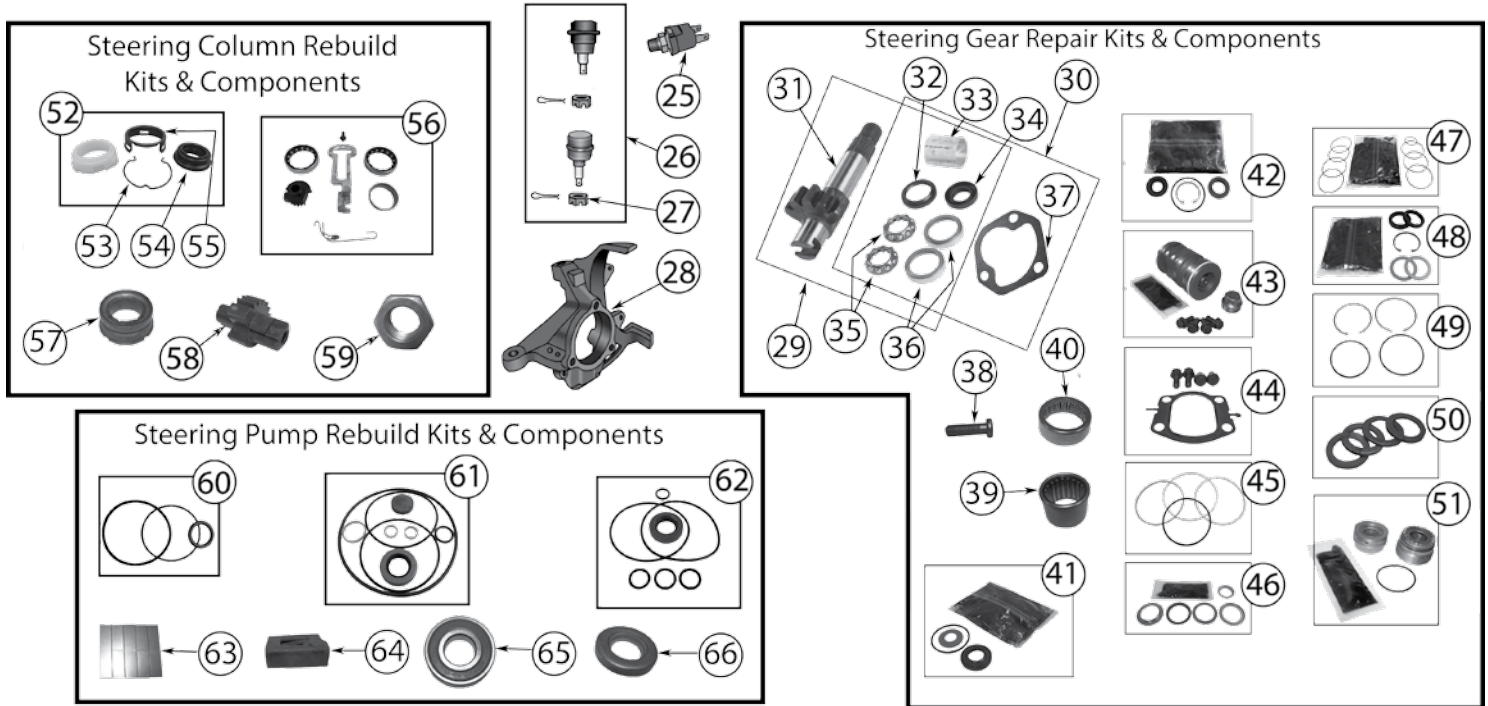

* This Part # not currently carried by Crown Automotive

Continued on next page

Item #	Description	Position	Year	Model	Comment	Replaces Part #
24	Heavy Duty Steering Kit		91/01	All	LHD; w/ Stabilizer	RT21005
			91/01	All	LHD; w/o Stabilizer	RT21004
			91/01	All	RHD; w/ Stabilizer	RT21007
			91/01	All	RHD; w/o Stabilizer	RT21006
25	Power Steering Pressure Switch		84/96	All	On Pressure Hose	53000970
26	Ball Joint Set		84/01	All	Includes 1 Upper & 1 Lower Ball Joint w/ Hardware	83500202
	HD Ball Joint Set		84/01	All	Includes 1 Upper & 1 Lower Ball Joint w/ Hardware	RT21003
27	Ball Joint Nut	Front, Lower	84/01	All	5/8"-18 Threads	J8123318
28	Steering Knuckle	Left Side	84/89	All		53000625 *
		Right Side	84/89	All		53000626 *
		Left Side	90/01	All		52067577
		Right Side	90/01	All		52067576