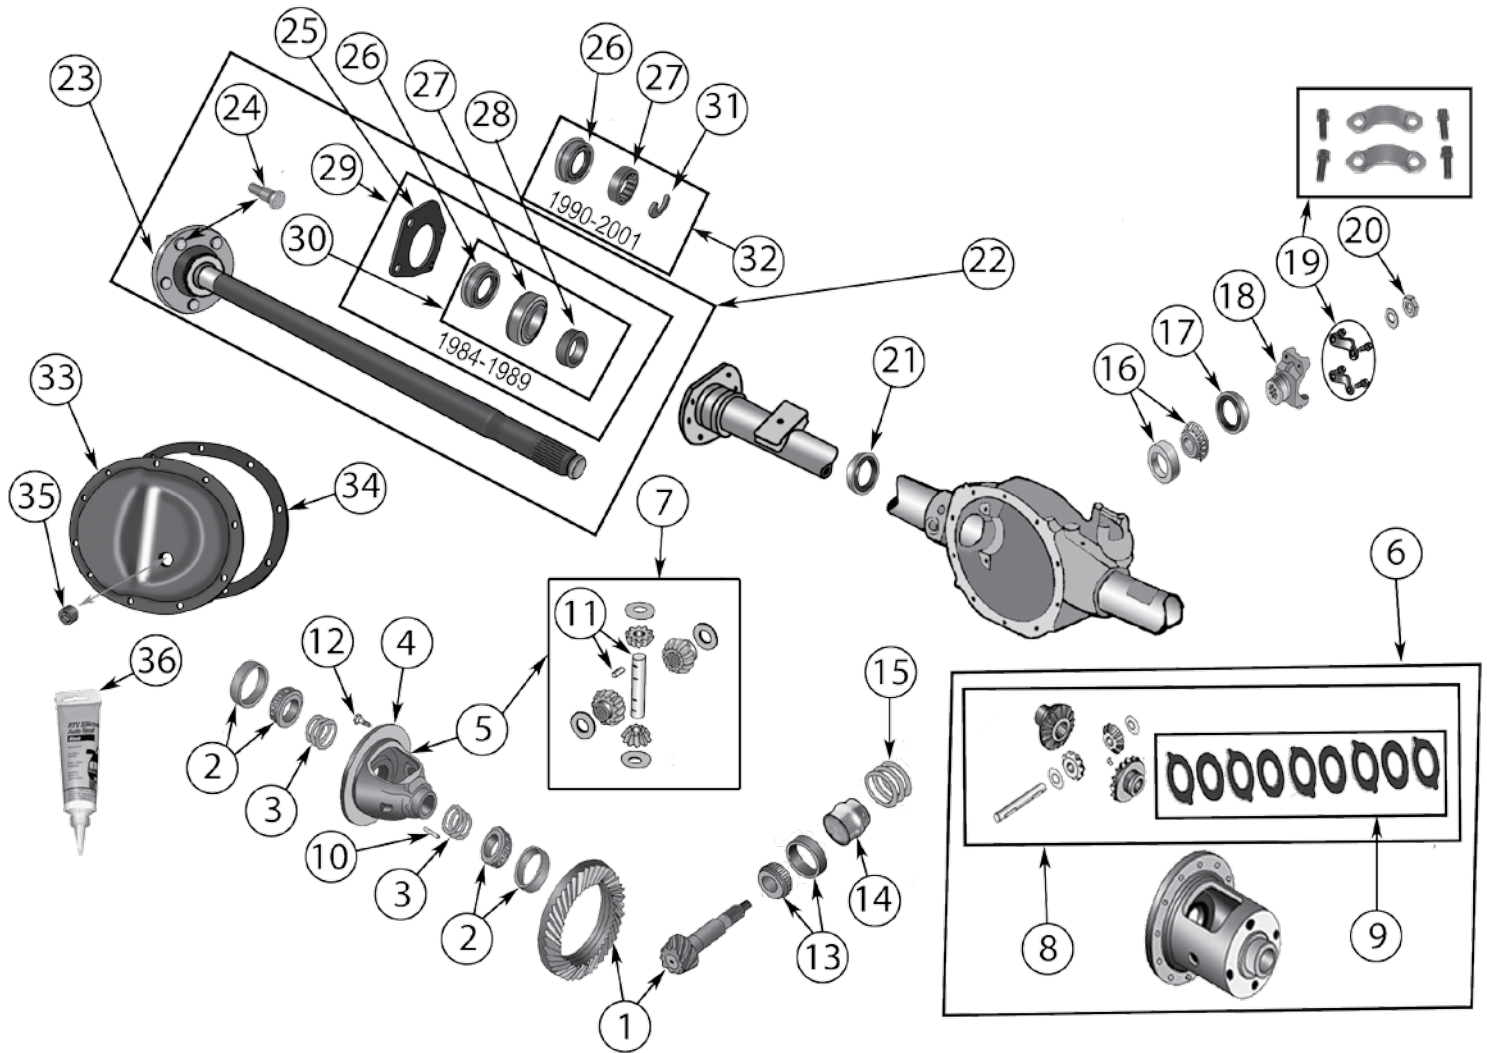

Item #	Description	Years	Comments	Ring Gear Bolt Diameter	Ratio	Includes	Replaces Part #
1	Ring & Pinion	84/00	Until 10/1/2000	3/8"	4.56 (41-9)	1, 2, 3, 12, 14, 17, 34	D35456TJ
		87/90	Uses .66" Long Ring Gear Bolts	3/8"	3.07 (40-13)	1, 4, 12	83504934K
		87/00	Until 10/1/2000; Uses .81" Long Ring Gear Bolts	3/8"	3.07 (43-14)	1, 12	83505472
		84/00	Until 10/1/2000	3/8"	4.11 (37-9)	1, 12	83504938
		84/00	Until 10/1/2000	3/8"	4.56 (41-9)	1	83504377
		84/00	Until 10/1/2000	3/8"	4.88 (39-8)	1	D35488
		00/01	After 10/1/2000	7/16"	3.07 (43-14)	1, 12, 14, 20	5073013AA
		84/93		3/8"	3.55 (39-11)	1, 12, 14, 20	83504376
		94/00	Until 10/1/2000	3/8"	3.55 (39-11)	1, 12, 14, 20	4761676
		00/01	After 10/1/2000	7/16"	3.55 (39-11)	1, 12, 14, 20	5012828AC
		94/00	Until 10/1/2000	3/8"	3.73 (41-11)	1, 12, 14, 20	4761678
		00/01	After 10/1/2000	7/16"	3.73 (41-11)	1,12,14, 20	5086639AA
00/01	After 10/1/2000	7/16"	4.11 (41-10)	1, 12, 14, 20	5073266AB		
2	Bearing Set, Differential	84/01	Includes 2 Bearings & 2 Cups		All		J8126500
3	Shim Set, Carrier	84/01			All		83503004