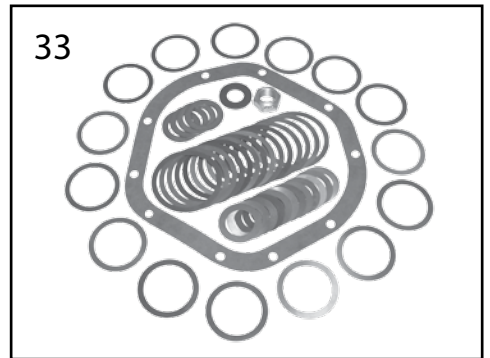

Item #	Description	Years	Comments	Ratio	Includes	Replaces Part #
1	Ring & Pinion Set	87/93		3.07 (43/14)	1, 10, 18, 19	83504197
		87/95		3.54 (46/13)	1, 10, 18, 19	4137749
		91/95		4.09 (45/11)	1, 2, 3, 10, 14, 15, 18, 19, 27	J8129225
		91/95		3.07	1, 2, 3, 10, 14, 15, 18, 19, 27	J8129224
2	Bearing Set, Differential	87/95	Includes 2 Bearings & 2 Cups	All		J8124071
3	Shim Set, Carrier	87/95		All	3, 29	J8129222
4	Case Assembly, Differential	87/95	Standard	3.73 & Lower	4	J0994341
		87/95	Trac-Lok	3.73 & Lower	2, 3, 4, 10, 27, 29	83505431
		91/95	Trac-Lok	4.09	2, 3, 4, 10, 27, 29	4741098
5	Gear Set, Differential	87/95	Trac-Lok; Shaft Held w/ Roll Pin	All		83505432
6	Disc Kit, Differential	87/95	Trac-Lok	All		J0994345
7	Gear Set, Differential	87/95	Standard	All		83503068
8	Shaft, Differential	87/95	Standard or Trac-Lok	All		83503069
9	Pin, Differential Shaft	87/95	Standard or Trac-Lok; Roll Type	All		J0636360
10	Bolt, Ring Gear	91/95	Each	All		J0649454
		87/95	Includes 10 Bolts	All		4720891
11	Bearing Kit, Pinion	87/95	Inner	All		J8124051
12	Shim Set, Pinion	87/95		All	3, 18, 19, 27	J8129221
13	Bearing Kit, Pinion	87/95	Outer	All		J8124052
14	Slinger, Pinion	87/95		All		J0636566
15	Seal, Pinion	87/95		All		83503390
16	Yoke, Pinion	87/95	3" Long	All		83503388
		94/95	3.7" Long	All		4797689
17	Strap & Bolt Kit, U-Joint	87/95	Hex Head Bolts	All		4006698K
		87/95	12-Point Head Bolts	All		4006928K
18	Washer, Yoke	87/95		All		J4004913
19	Nut, Pinion	87/95		All		J0801367
20	Axle Shaft Assembly	87/95	Right (29.75" Long)	All	21, 22, 23, 24, 26	83504960
		87/95	Left (29.25" Long)	All	21, 22, 23, 24, 26	83504961
21	Retaining Ring, Axle Shaft	87/95		All		83503077
22	Bearing, Axle Shaft	87/95		All		83503064
23	Seal, Axle Shaft	87/95		All		83503063
24	Retainer, Axle Shaft	87/95		All		83504190
25	Bearing & Retainer Kit, Axle Shaft	87/95		All	21, 22	994262K
26	Stud, Wheel	87/95		All		83503053
27	Gasket, Differential Cover	87/95	Paper	All		J8122409
28	Bolt, Differential Cover	87/95		All		J0273573
29	RTV Silicone Sealant	87/95		All		J8993317
30	HD Differential Cover	87/95	Red	All	28, 29, Cover & Plug	RT20026
		87/95	Black	All	28, 29, Cover & Plug	RT20032
31	Bearing & Seal Master Kit	87/95		All	2, 3, 11, 12, 13, 15, 19, 21, 22, 23, 24, 27, 29	D44YMASKIT
32	U-Bolt Yoke Kit	87/95		All	2 U-Bolts, 15, 16, 18, 19	D3044YOKEUBK
33	Pinion & Differential Shim Kit	87/95		All	3, 12, 18, 19, 27	J8129223