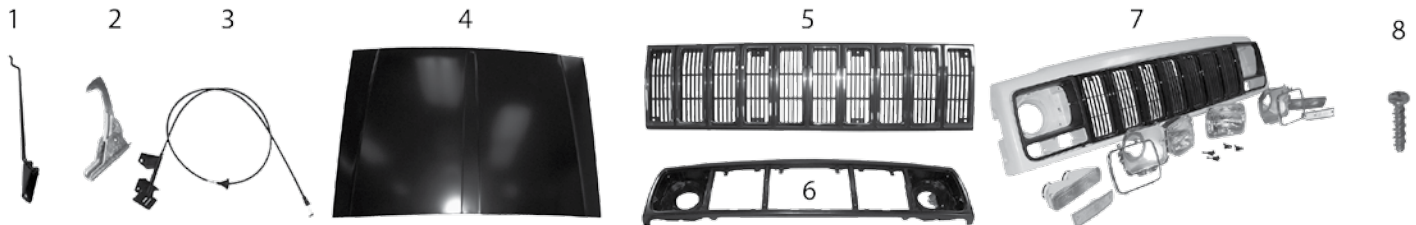

BODY

XJ Cherokee 1984-2001

Item #	Description	Years	Color	Comments	Replaces Part #
Hood, Grille & Related					
1	Hood Prop Rod	87/01			55017480
2	Hood Safety Catch Hook	87/01			55009998
3	Hood Release Cable	87/96		LHD	55026030
		97/01		LHD	55235483AD
4	Hood	84/86	Black Primed		57000051
		87/96	Black Primed		55254574
		97/01	Black Primed		55235439 *
5	Grille	84/87	Black / Silver		55000153
		84/87	Chrome / Black		55002229
		88/90	Argent / Black		55013144
		87/90	Black / Black		55013145 *
		91/96	Chrome / Black		55034046
		91/96	Black		55054945
		97/01	Black	Sport or SE Package	55055150
91/93	Silver		5BL26KS7		
6	Header Panel	84/90	Black	w/ Holes for Emblem Mounting	83506616
		91/96	Black	w/o Holes for Emblem Mounting	55294926
		97/01	Black		55055233AE
7	Header Panel Kit	91/96	Black	Includes Header Panel, Black Grille, Black Headlight Bezels, & Lights	55054945K
		91/96	Black	Includes Header Panel, Chrome Grille, Chrome Headlight Bezels, & Lights	55294926K
		97/01	Black	Includes Header Panel, Black Grille, Black Headlight Bezels, & Lights	55055233AEK
8	Screw	84/01		Grille & Headlight Bezel Mounting	6034204
		99/01		Header Panel Bracket Mounting	6503259