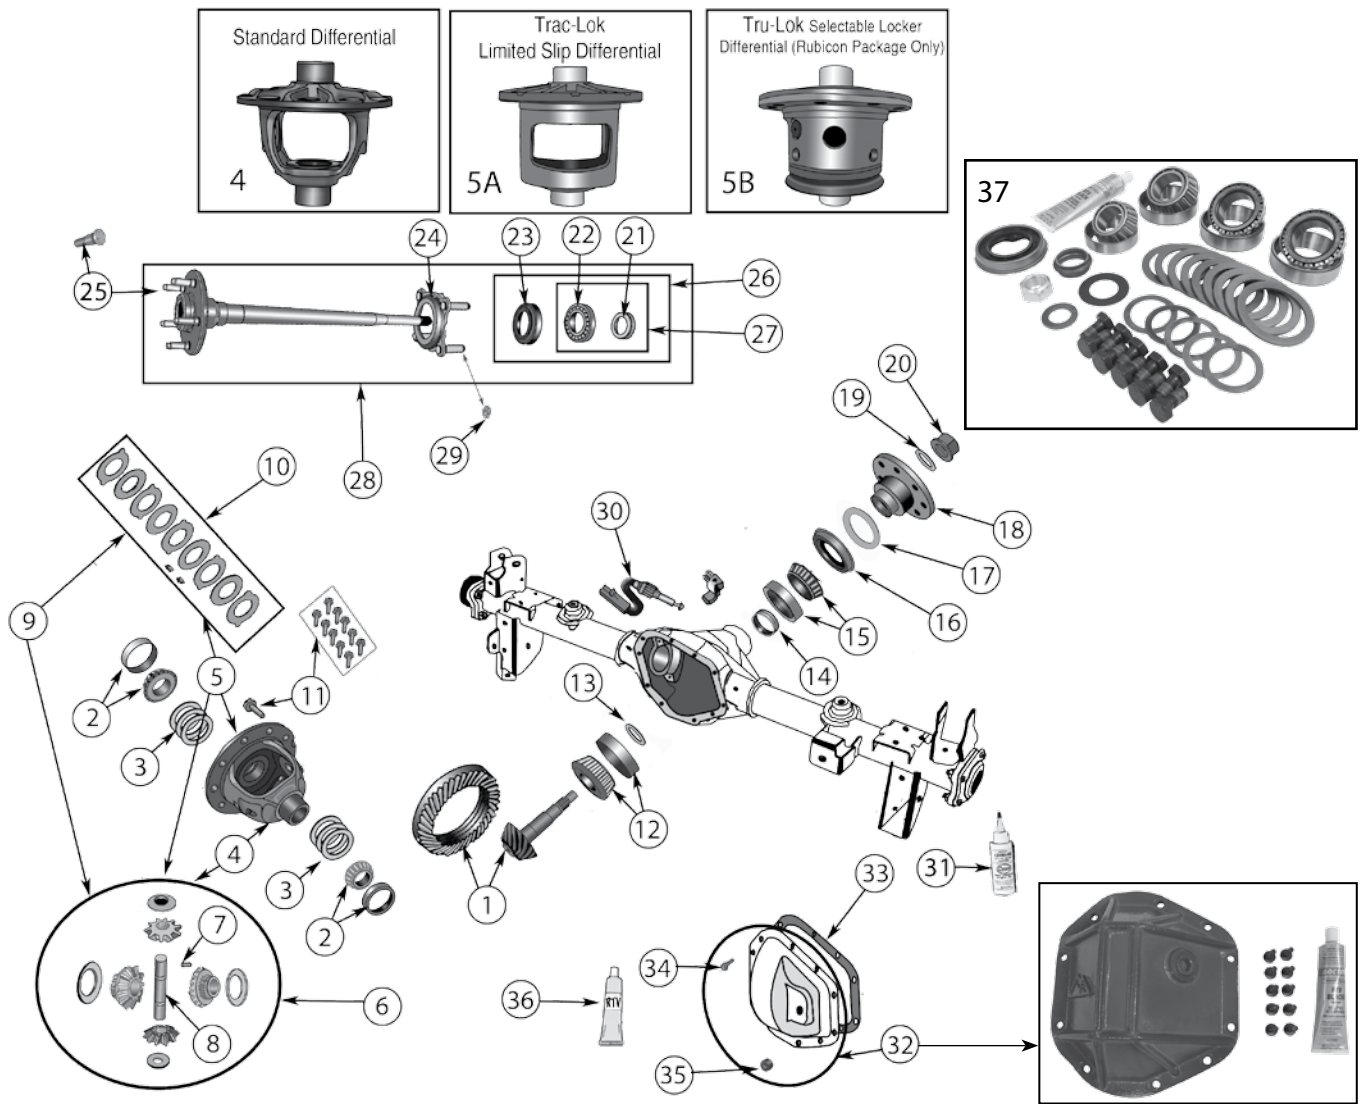

Item #	Description	Years	Comments	Ratio	Includes	Replaces Part #
1	Ring & Pinion Set	2007	Uses 7/16" Ring Gear Bolts	3.21	1, 11, 14, 19, 20	68003263AA
		07/17	Uses 1/2" Ring Gear Bolts	3.21	1, 11, 14, 19, 20	68035568AA
		08/17	Uses 1/2" Ring Gear Bolts	3.73	1, 11, 14, 19, 20	68038761AA
		2007	Uses 7/16" Ring Gear Bolts	4.11	1, 11, 14, 19, 20	68003426AA
		07/17	Uses 1/2" Ring Gear Bolts	4.11	1, 11, 14, 19, 20	68035581AA
		07/17	Uses 1/2" Ring Gear Bolts	4.56	1	D44JK456R
		07/17	Uses 1/2" Ring Gear Bolts	4.88	1	D44JK488R
		07/17	Uses 1/2" Ring Gear Bolts	5.13	1	D44JK513R
		07/17	Uses 1/2" Ring Gear Bolts	5.38	1	D44JK538R
2	Bearing Set, Differential	07/17	w/ Standard or Trac-Lok Diff.; Incl. 2 Bearings & 2 Cups	All		J8124071
		07/17	w/ Tru-Lok Diff.; Includes 2 Bearings & 2 Cups	All		68003555AA
3	Shim Set, Carrier	07/17	w/ Standard or Trac-Lok Diff.	All		68003268AA
		07/17	w/ Tru-Lok Diff.	All		68003556AA
4	Case Assembly, Differential	2007	w/ Standard Diff. w/ 7/16" Ring Gear Bolts	All		68003266AA *
		07/17	w/ Standard Diff. w/ 1/2" Ring Gear Bolts	All	2, 11	68035574AA
5A	Case Assembly, Differential	2007	w/ Trac-Lok Diff. w/ 7/16" Ring Gear Bolts	All		68003544AA *
		07/17	w/ Trac-Lok Diff. w/ 1/2" Ring Gear Bolts	All	2, 11	68035642AA

* This Part # not currently carried by Crown Automotive