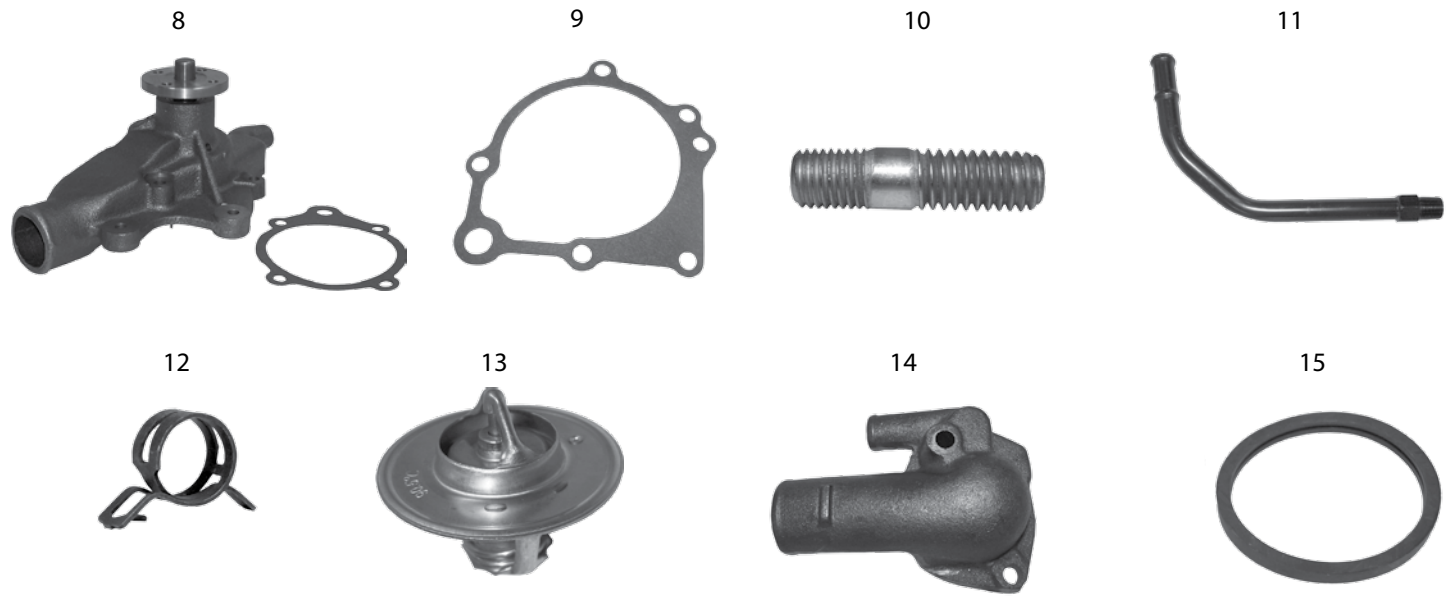

Item #	Description	Years	Model	Engine	Comments	Dimensions	Type	Replaces Part #
Water Pumps & Related								
8	Water Pump	84/86	XJ, MJ	2.5L	w/o Serpentine Belt; Includes Gasket			J8134320
		84/86	XJ, MJ	2.5L	w/ Serpentine Belt; Includes Gasket			J8134321
		87/90	XJ, MJ	2.5L	w/o Serpentine Belt; Includes Gasket; Export			83502957
		87/96	XJ, MJ	2.5L	w/ Serpentine Belt; Includes Gasket			4637500AB
		91/00	XJ, MJ	2.5L	Gasket Not Included			4626054
		84/86	XJ, MJ	2.8L	Includes Gasket & 4 Pulley Studs			83500807
		87/01	XJ, MJ	4.0L	Gasket Not Included			83503407
		96/01	XJ	2.5L Dsl.	Gasket Not Included			4864566
9	Water Pump Gasket	84/98	XJ, MJ	2.5L				J3173204
		99/01	XJ	2.5L, 4.0L				53010419
		96/01	XJ	2.5L Dsl.	Water Pump to Adapter			4864575
10	Water Pump Stud	87/01	XJ, MJ	2.5L, 4.0L			J4006714	
11	Water Pump Coolant Return Tube	91/01	XJ, MJ	2.5L, 4.0L			53007978	
12	Hose Clamp	84/96	XJ, MJ	All	Coolant Hose to Filler Tube			32003300AB
Thermostats & Related								
13	Thermostat	84/00	XJ, MJ	2.5L	195°; Includes Gasket			83501426
		84/86	XJ, MJ	2.8L	195°; Gasket Not Included			83500813
		87/01	XJ, MJ	4.0L	195°; Includes Gasket			83501426
		85/94	XJ, MJ	2.1L Dsl.	180°; Gasket Not Included			T0697157
		95/01	XJ	2.5L Dsl.	Includes Gasket			4778975
14	Thermostat Housing	84/87	XJ, MJ	2.5L				33004856
		87/90	XJ, MJ	4.0L				33004856
		91/01	XJ, MJ	2.5L, 4.0L				53006192
15	Thermostat Housing Gasket	84/01	XJ, MJ	2.5L, 4.0L	Paper Gasket			J3189874
		95/01	XJ	2.5L Dsl.	Thermostat Housing to Water Manifold; Rubber			4778971

Continued to Next Page . . .