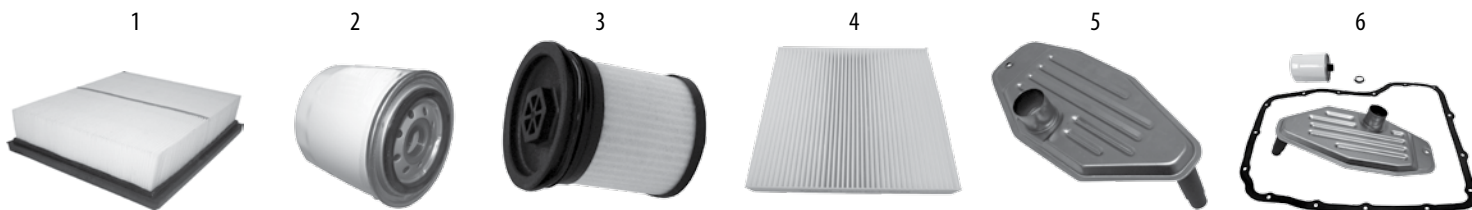

WK Grand Cherokee 2011-2017

Item #	Description	Year	Engine / Transmission	Comments	Replaces Part #
1	Air Filter	11/17	3.6L, 5.7L		4861756AA
		11/17	3.0L Dsl.		4861688AA
		12/17	6.4L		4861756AA
		14/17	3.0L Gas		4861756AA
2	Oil Filter	11/17	3.0L Dsl.		68109834AA
		11/13	3.6L	Includes Filter & O-Ring	68079744AB
		11/15	5.7L	(Until 10-15-2014); M22 x 1.5mm Threads	4884899AB
		12/17	6.4L	M22 x 1.5mm Threads	4884899AB
		14/17	3.0L Gas		68191349AA
		14/17	3.6L		68191349AA
15/17	5.7L	(After 10-15-2014); M22 x 1.5mm Threads	4884900AB		
3	Fuel Filter	11/17	3.0L Dsl.		4726067AA
4	Cabin Air Filter	11/17			68079487AA
5	Transmission Filter	2011	545RFE	w/ 4WD; Primary Transmission Filter	4799507AA
		2011	545RFE		4799662
		12/13	65RFE	w/ 4WD; Primary Transmission Filter	4799507AA
		12/13	65RFE		4799662
		11/13	W5A580		52108325AA
6	Transmission Filter Kit	2011	545RFE	w/ 4WD; Includes Primary Filter, Cooler Filter (Spin-on) & Gasket	5179267AC
		12/13	65RFE	w/ 4WD; Includes Primary Filter, Cooler Filter (Spin-on) & Gasket	5179267AC