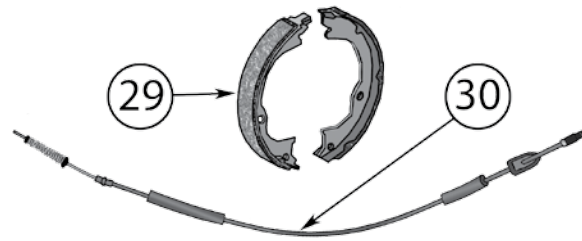

PARKING BRAKES