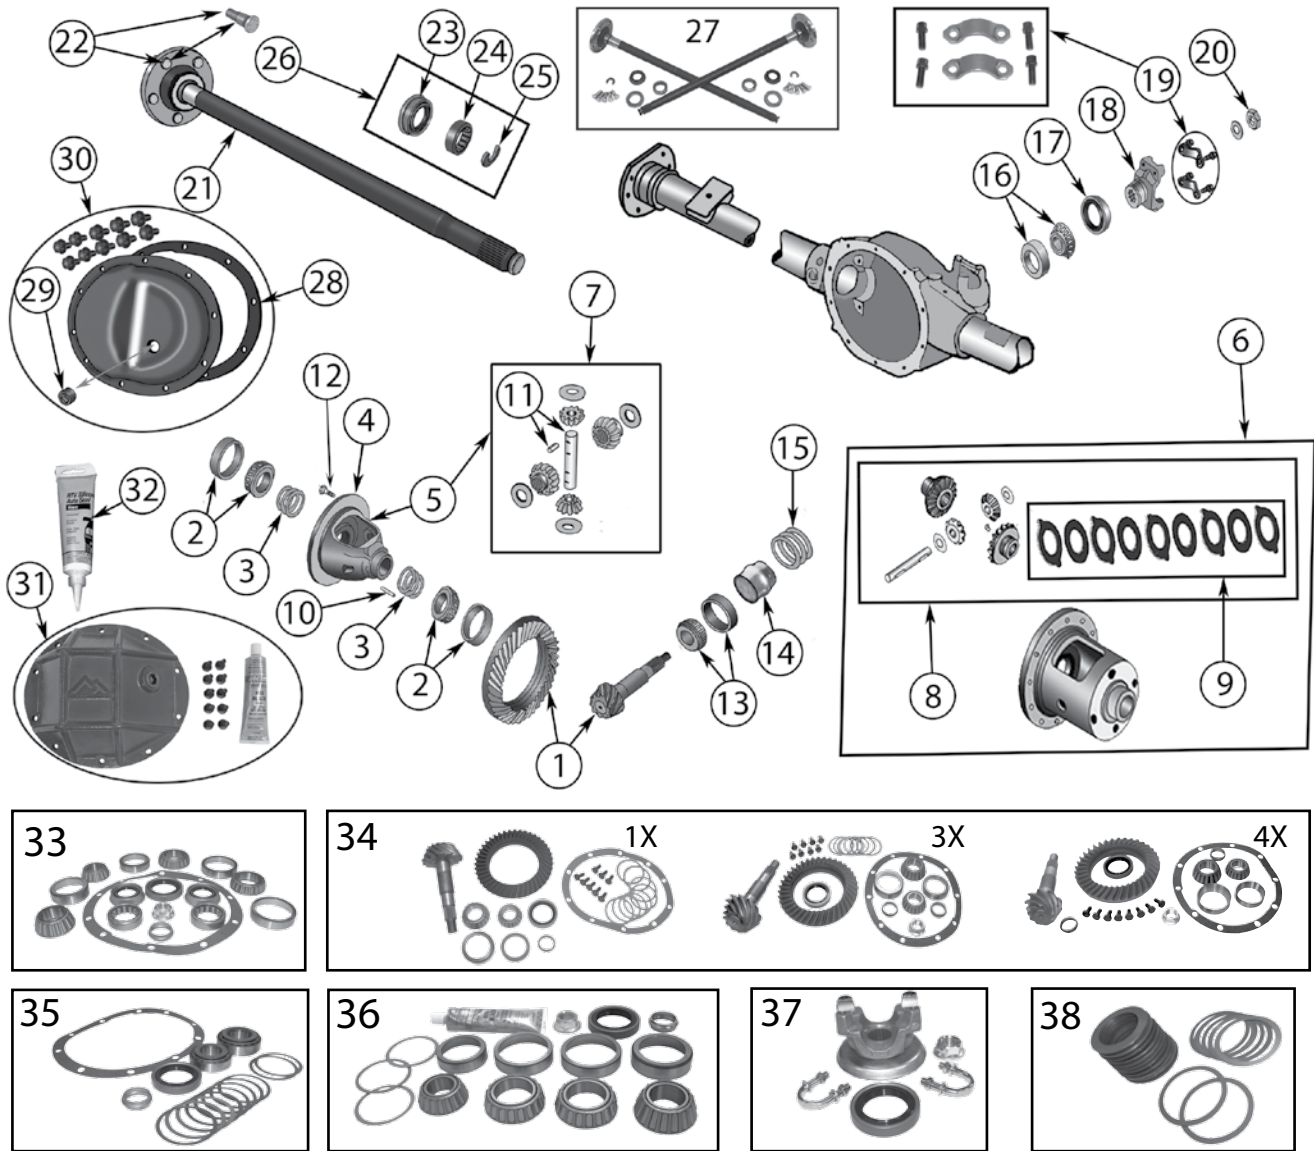

Item #	Description	Years	Comments	Ratio	Includes	Replaces Part #
1	Ring & Pinion	93/98		3.07 (43-14)	1	83505472
		94/98		4.11 (37-9)	1	83504938
		94/98		4.56 (41-9)	1	83504377
		94/98		4.88 (39-8)	1	D35488
		1993		3.55 (39-11)	1, 12, 14, 20	83504376
		94/98		3.55 (39-11)	1, 12, 14, 20	4761676
		94/98		3.73 (41-11)	1, 12, 14, 20	4761678
		94/98		4.56 (41-9)	1, 12, 13, 14, 15, 16, 17, 28	D35456TJ
2	Bearing Set, Differential	93/98	Includes 2 Bearings & 2 Cups	All		J8126500
3	Shim Set, Carrier	93/98		All		83503004
4	Case, Differential, Standard	93/98		3.07	4	44649
		93/98		3.55 & Higher	4	44590
5	Case Assembly, Differential, Standard	93/98		3.07	2, 3, 7, 12	4740833
		93/98		3.55 & Higher	2, 3, 7, 12	4740834