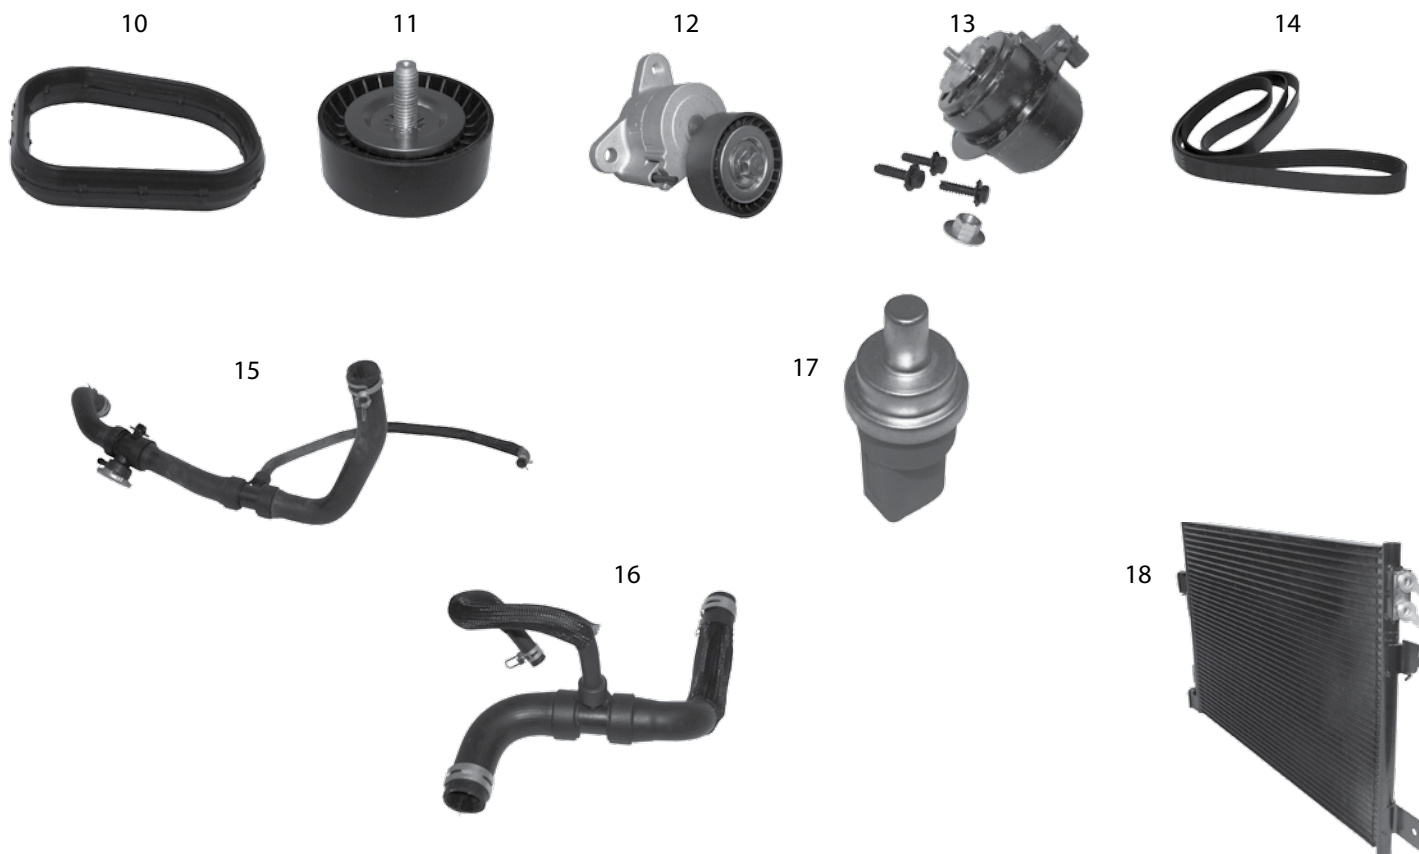

Item #	Description	Years	Engine	Comments	Dimensions	Type	Replaces Part #
10	Thermostat Housing Adapter Gasket	07/17	2.0L Gas, 2.4L	Thermostat Housing Adapter to Cylinder Head Gasket			4884572AA

Pulleys & Tensioners

11	Drive Belt Idler Pulley	07/17	2.0L Gas, 2.4L	Lower	2.75" Diameter	Smooth	4891596AB
		07/17	2.0L Gas, 2.4L	Upper	2.55" Diameter	Smooth	4891797AA
12	Drive Belt Tensioner	07/17	2.0L Gas, 2.4L				4891595AD

Cooling Fan Motor

13	Cooling Fan Motor	09/17	2.0L Gas, 2.4L	Left or Right Side			68031873AA

Accessory Drive Belts

14	Accessory Drive Belt	07/09	2.0L Gas, 2.4L	w/ CVT; w/ A/C	2550mm Long	6 Ribs	4891598AB
		08/17	2.0L Gas, 2.4L	w/ A/C	2580mm Long	6 Ribs	4891721AB
		07/17	2.0L Gas, 2.4L	w/o A/C	2045mm Long	6 Ribs	4627534AA
		07/09	2.0L Dsl.		1715mm Long	6 Ribs	4891661AA

Radiator Hoses

15	Upper Radiator Hose	07/11	2.0L Gas, 2.4L	w/ CVT			5058482AH
		12/17	2.0L Gas, 2.4L	w/ CVT; w/ Off-Road Package			5058482AH
16	Lower Radiator Hose	07/10	2.4L	w/ CVT; w/o Oil Cooler			5058171AE

Miscellaneous

17	Coolant Temperature Sensor	07/09	2.0L Dsl.				68001313AB
		07/15	2.0L Gas, 2.4L				5033313AA
18	A/C Condenser & Transmission Cooler	07/09	All	w/ Automatic Transmission			68004053AA
		10/17	All	w/ CVT			68008975AB