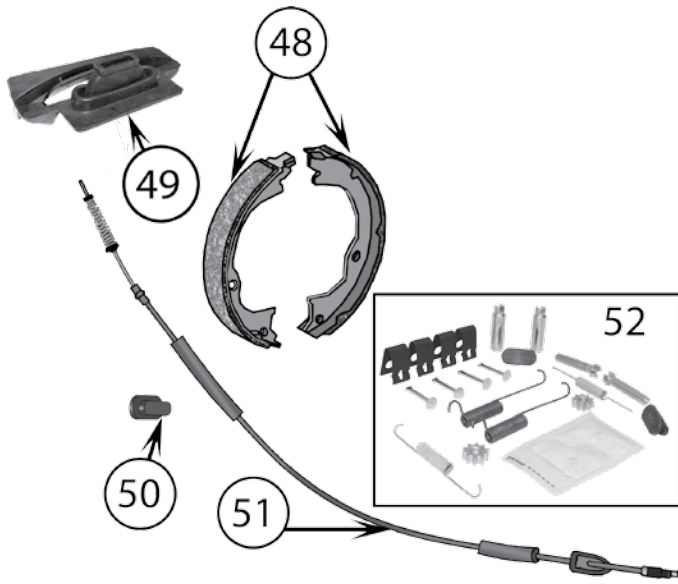

PARKING BRAKES