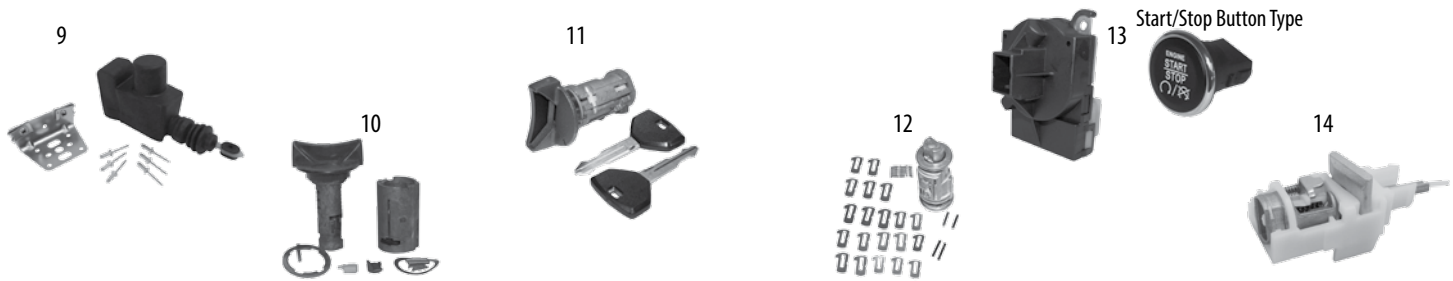

Item #	Description	Years	Models	Location	Comments	Replaces Part #
WK, WH Grand Cherokee (2005-2010)						
1	Key Blank	05/07 2008 09/10	WK WK, WH WK, WH	All All All	w/ Transponder w/o Passive Entry System	5010366AA 68029829AB 68029829AB
2	Rock Key Blank	05/07 05/07	WK WK	All All	Charcoal; w/ Transponder Tan; w/ Transponder	RT27011 RT27012
3	Lock Cylinder	05/10	WK, WH	Doors	Left	68045151AA
11	Ignition Cylinder Kit	05/07	WK, WH		Coded; w/ 2 Non-Transponder Keys	5003843AAK
12	Ignition Cylinder Repair Kit	05/07	WK, XH		Uncoded; Includes Tumblers	5003843AB
13	Ignition Switch	05/07 09/10	WK, WH WK, WH		w/o Transponder w/ Passive Entry System; Start/Stop Button	4685719AG 1FU931X9AC
WK Grand Cherokee (2011-2017)						
1	Key Blank	11/13 14/17	WK WK	All All	w/o Passive Entry System	68029829AB 68200221AA *
3	Lock Cylinder	11/17	WK	Doors	LHD; Uncoded; Does Not Include Tumblers	5139099AA
13	Ignition Switch	11/13 14/17 14/17	WK WK WK		w/ Passive Entry System; (Start/Stop Button) w/ Passive Entry System; (Black Start/Stop Button) w/ Passive Entry System; (Red Start/Stop Button)	1FU931X9AC 68299959AA * 68299963AA *
XK, XH Commander						
1	Key Blank	06/07 2008 09/10	XK XK, XH XK, XH	All All All	w/ Transponder w/o Passive Entry System	5010366AA 68029829AB 68029829AB
2	Rock Key Blank	06/07 06/07	XK XK	All All	Charcoal; w/ Transponder Tan; w/ Transponder	RT27011 RT27012
3	Lock Cylinder	06/10	XK, WH	Doors	Left	68045151AA
11	Ignition Cylinder Kit	06/07	XK, XH		Coded; w/ 2 Non-Transponder Keys	5003843AAK
12	Ignition Cylinder Repair Kit	06/07	XK, XH		Uncoded; Includes Tumblers	5003843AB
13	Ignition Switch	06/07 09/10	XK, XH XK, XH		w/o Transponder w/ Passive Entry System; Start/Stop Button	4685719AG 1FU931X9AC

*This Part # not currently carried by Crown Automotive