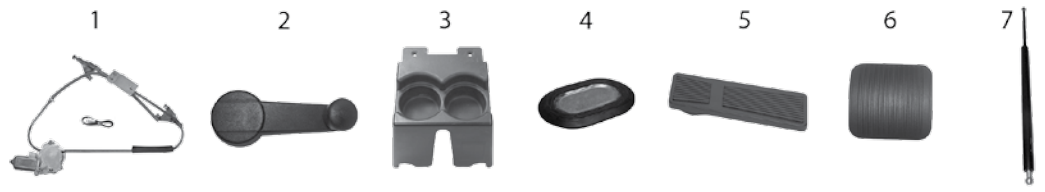

BODY

XJ Cherokee 1984-2001

Item #	Description	Years	Color	Comments	Replaces Part #
Hood, Grille & Related					
1	Hood Prop Rod	87/01			55017480
2	Hood Safety Catch Hook	87/01			55009998
3	Hood Release Cable	87/96		LHD	55026030
		97/01		LHD	55235483AD
4	Hood	84/86	Black Primed		57000051
		87/96	Black Primed		55254574
		97/01	Black Primed		55235439 *
5	Grille	84/87	Black / Silver		55000153
		84/87	Chrome / Black		55002229
		88/90	Argent / Black		55013144
		87/90	Black / Black		55013145 *
		91/96	Chrome / Black		55034046
		91/96	Black		55054945
		97/01	Black	Sport or SE Package	55055150
91/93	Silver		5BL26KS7		
6	Header Panel	84/90	Black	w/ Holes for Emblem Mounting	83506616
		91/96	Black	w/o Holes for Emblem Mounting	55294926
		97/01	Black		55055233AE
7	Header Panel Kit	91/96	Black	Includes Header Panel, Black Grille, Black Headlight Bezels, & Lights	55054945K
		91/96	Black	Includes Header Panel, Chrome Grille, Chrome Headlight Bezels, & Lights	55294926K
		97/01	Black	Includes Header Panel, Black Grille, Black Headlight Bezels, & Lights	55055233AEK
8	Screw	84/01		Grille & Headlight Bezel Mounting	6034204
		99/01		Header Panel Bracket Mounting	6503259