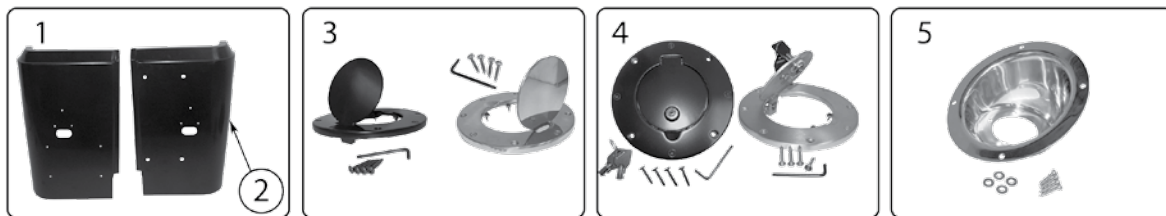

Item #	Description	Year	Color	Comments	Replaces Part #
Corner Panel and Related					
1	Corner Panel Kit	97/06	Black Primed	Left & Right	55175664K
2	Corner Panel	97/06	Black Primed	Left	55175665
		97/06	Black Primed	Right	55175664AB
3	Fuel Door	97/06	Black	Non-Locking	RT26037
		97/06	Polished Aluminum	Non-Locking	RT26038
4	Fuel Door	97/06	Brushed Aluminum	Locking	RT26039
		97/06	Black	Locking	RT26082
5	Fuel Filler Bezel	97/06	Polished Stainless	Includes Hardware	RT34056