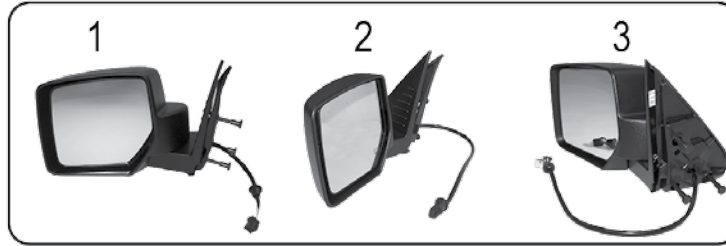

Item #	Description	Position	Years	Finish	Comments	Replaces Part #
1	Side Mirror	Left	08/09	Textured Black	Power, Manual Folding w/o Driver Memory	57010077AE
		Right	08/09	Textured Black	Power, Manual Folding w/o Driver Memory	57010076AE
2	Side Mirror	Left	08/12	Textured Black	Power, Heated, Manual Folding w/ One-Touch Up/Down Front Windows	57010185AC
		Right	08/12	Textured Black	Power, Heated, Manual Folding w/ One-Touch Up/Down Front Windows	57010098AC
3	Side Mirror	Left	08/12	Textured Black	Power, Heated, Manual Folding w/ Driver Memory	57010187AC
		Right	08/12	Textured Black	Power, Heated, Manual Folding w/ Driver Memory	57010078AC
4	Rearview Mirror Mount Kit		08/09		Includes Mirror Button & Adhesive	55076401