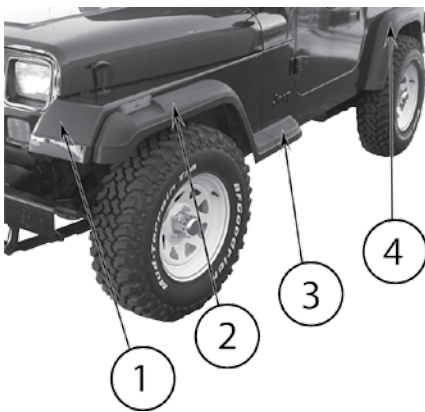

Item #	Description	Location	Years	Color	Comments	Replaces Part #
5	Door Handle	Left	87/95	Black	Exterior; w/ Full Steel Door	55076223
		Right	87/95	Black	Exterior; w/ Full Steel Door	55076222
6	Door Handle	Left	87/95	Black	Exterior; w/ Half Door	55176549AB
		Right	87/95	Black	Exterior; w/ Half Door	55176548AB
7	Door Handle	Left	87/95	Chrome	Exterior; w/ Full Steel Door	J5758173
		Right	87/95	Chrome	Exterior; w/ Full Steel Door	J5758172
8	Door Handle Keeper	L or R	87/95	Zinc	Exterior; Paddle Style	55076221
9	Door Striker	Left	87/95			55029455K
		Right	87/95			55029454K
	Door Striker Set	L & R	87/95			550294545K
10	Door Lock Rod Clip	L or R	87/95	Black		4658677
11	Retainer	Right	87/95	White	Door Actuator Rod Mounting & Tailgate Latch	J4003672
12	Side Steps	L & R	87/95	Textured Black	3" Tubular	RT26016
		L & R	87/95	Matte Black	3" Tubular	RT26015
13	Entry Guard Set	L & R	87/95	Polished Stainless	Stick-On Type	RT34010
		L & R	87/95	Black	Stick-On Type	RT26004

Item #	Description	Position	Years	Comments	Replaces Part #	
Fender & Related						
1	Fender	Left	87/95	Black Primed	55013515	
		Right	87/95	Black Primed	55013514	
2	Fender Flare	Front	Left	87/95	w/o Renegade Package	5AH15JX9
		Front	Right	87/95	w/o Renegade Package	5AH14JX9
3	Fender Flare	Rear	Left	87/95	w/o Renegade Package	5AH17JX9
		Rear	Right	87/95	w/o Renegade Package	5AH16JX9
4	Fender Flare Extension	Left	87/95	w/o Renegade Package	55007317	
		Right	87/95	w/o Renegade Package	55007316	
5	Fender Flare Kit		87/95	4-Pieces; Includes Hardware; w/o Renegade Package	5AHK	
6	Fender Flare Kit		87/95	6-Pieces; Includes Hardware; w/o Renegade Package	5AHK6	
7	Fender Flare Hardware Kit	Front	87/95	Includes 16 Screws & 16 Nuts; w/o Renegade Package	5AHRKIT	
8	Fender Flare Hardware Kit	Rear	87/95	Includes 14 Screws & 14 Nuts; w/o Renegade Package	5AHRRKIT	
9	Fender Flare Nut		87/95		J4004868	
10	Fender Flare Mounting Screw	F or R	87/95		J9416223