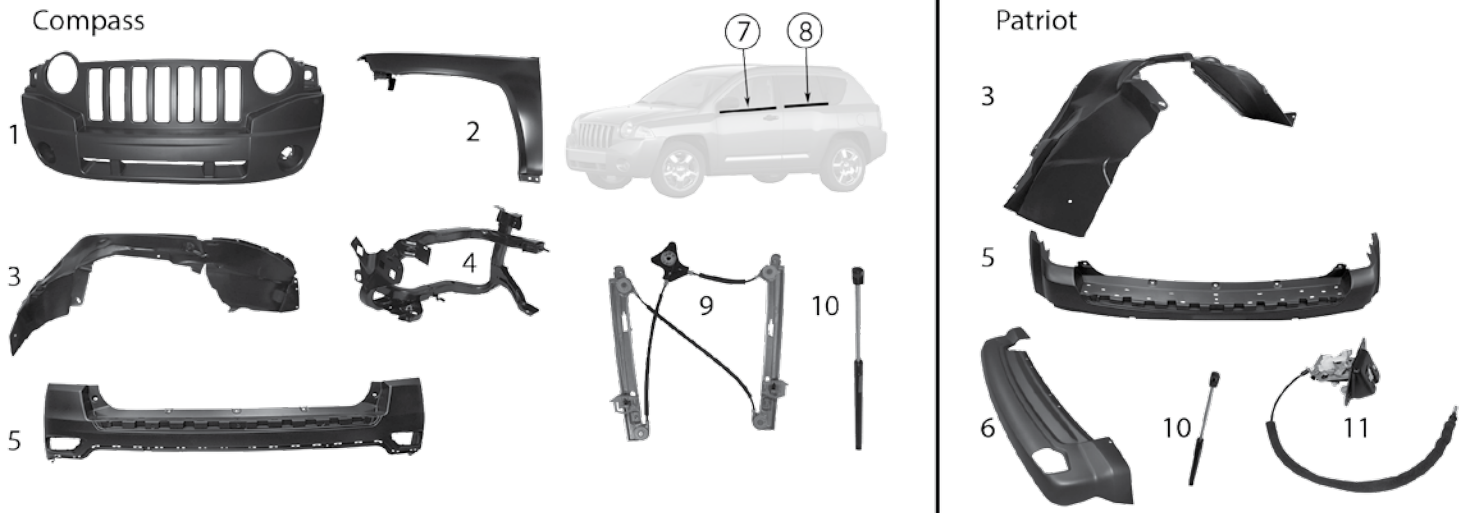

Item #	Description	Position	Years	Model	Comments	Replaces Part #
Bumpers, Fenders & Related						
1	Fascia	Front	07/10	Compass	w/o Rallye Package	68002271AB
		Front	11/17	Compass	w/o Front Tow Hooks	68109863AA
		Front	11/17	Compass		68109861AC
2	Fender	Front	07/10	Compass	Non-Export	5115663AC
		Front	07/10	Compass	Non-Export	5115662AC
3	Fender Liner	Front	07/10	Compass		5303871AG *
		Front	07/10	Compass		5303870AG *
		Front	11/17	Compass		5182555AD
		Front	11/17	Compass		5182554AD
		Front	07/10	Patriot		5116245AF
		Front	07/10	Patriot		5116244AF
		Front	11/17	Patriot		5182557AD
		Front	11/17	Patriot		5182556AD
4	Fender Reinforcement	Front	11/17	Compass		68079654AH
		Front	11/17	Compass		68079655AH
5	Fascia	Rear	11/17	Compass		68109898AC
		Rear	11/17	Patriot		68091510AA
6	Fascia	Rear	11/17	Patriot	w/o Tow Hooks	68091511AA
		Rear	11/17	Patriot	w/ Tow Hooks	68091512AA
Doors & Related						
7	Door Glass Weatherstrip	Front	07/17	Compass	Outer	5074715AG
		Front	07/17	Compass	Outer	5074714AG
8	Door Glass Weatherstrip	Rear	07/17	Compass	Outer	5074653AH
		Rear	07/17	Compass	Outer	5074652AH
9	Window Regulator	Front	07/17	Compass	w/ Power Windows	68002897AA
		Front	07/17	Compass	w/ Power Windows	68002896AA
10	Liftgate Support	Rear	07/17	Patriot	w/o Articulating Speakers	5054353AB
		Rear	07/17	Compass	w/o Articulating Speakers	5109514AB
		Rear	07/17	Compass	w/ Articulating Speakers	5115226AB
11	Liftgate Latch	Rear	07/17	Patriot	w/ Power Locks	4589131AF

* This Part # not currently carried by Crown Automotive