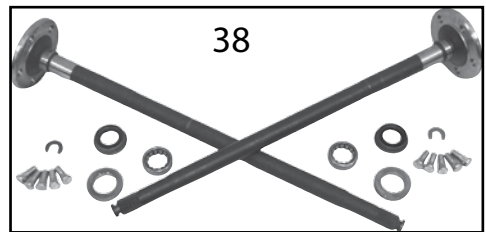

Item #	Description	Years	Comments	Ratio	Includes	Replaces Part #
2	Bearing Set, Differential	97/06	Includes 2 Bearings & 2 Cups	All		J8126500
3	Shim Set, Carrier	97/06		All		83503004
4	Case, Differential, Standard	97/00	Until 10/1/2000; Bare; Uses 3/8" Ring Gear Bolts	3.07	4	44649
		97/00	Until 10/1/2000; Bare; Uses 3/8" Ring Gear Bolts	3.55 & Higher	4	44590
5	Case Assembly, Differential	97/00	Until 10/1/2000; Standard; Uses 3/8" Ring Gear Bolts	3.07	2, 3, 5, 12	4740833
		97/00	Until 10/1/2000; Standard; Uses 3/8" Ring Gear Bolts	3.55 & Higher	2, 5, 12	4740834
		00/06	After 10/1/2000; Standard; Uses 7/16" Ring Gear Bolts	3.07	2, 5, 12	5073110AA
		00/06	After 10/1/2000; Standard; Uses 7/16" Ring Gear Bolts	3.55 & Higher	2, 5, 12	5072976AA
6	Case Assembly, Differential	97/00	Until 10/1/2000; Trac-Lok; Uses 3/8" Ring Gear Bolts	3.07	2, 3, 6, 12	83505020
		97/00	Until 10/1/2000; Trac-Lok; Uses 3/8" Ring Gear Bolts	3.55 & Higher	2, 6, 12	83505021
		00/06	After 10/1/2000; Trac-Lok; Uses 7/16" Ring Gear Bolts	3.07	2, 6, 12	5073014AA
		00/06	After 10/1/2000; Trac-Lok; Uses 7/16" Ring Gear Bolts	3.55 & Higher	2, 6, 12	5012831AB
		97/00	Until 10/1/2000; Trac-Lok; Bare; Uses 3/8" Ring Gear Bolts	3.55 & Higher	4, 10, 12	43233
7	Gear Set, Differential, Standard	97/06		All		4740670
8	Gear Set, Differential, Trac-Lok	97/06		All		5252497
9	Disc Kit, Differential	97/06	Trac-Lok	All		83500263
10	Pin, Differential Shaft	97/01		All		5252502
		02/06	w/ Standard Differential	All		5252502
11	Shaft & Pin Kit, Differential	97/01		All		5252502K
		02/06	w/ Standard Differential	All		5252502K
12	Bolt Kit, Ring Gear	97/00	Until 10/1/2000; Includes 10 @ 3/8"-24 Bolts	All		4720891
		00/06	After 10/1/2000; Includes 10 @ 7/16"-20 Bolts	All		5012810AC
13	Bearing Set, Pinion	97/06	Inner	All		5252507
14	Spacer, Pinion Crush	97/06		All		3175779
15	Shim Set, Pinion	97/06		All		83503003
16	Bearing Set, Pinion	97/06	Outer	All		5252508
17	Seal, Pinion	97/06		All		83504946
18	Yoke, Pinion	97/06		All		83503318

Continued to Next Page . . .