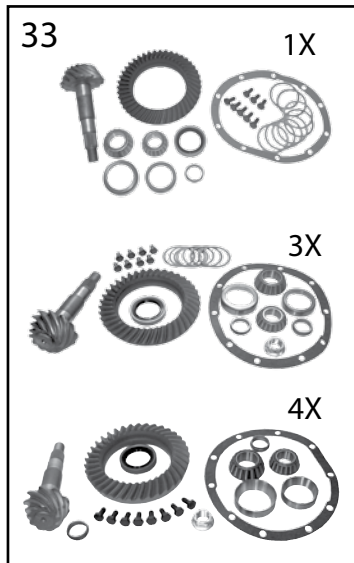

Item #	Description	Years	Comments	Ratio	Includes	Replaces Part #
2	Bearing Set, Differential	97/06	Includes 2 Bearings & 2 Cups	All		J8126500
3	Shim Set, Carrier	97/06		All		83503004
4	Case, Differential, Standard	97/00	Until 10/1/2000; Bare; Uses 3/8" Ring Gear Bolts	3.07	4	44649
		97/00	Until 10/1/2000; Bare; Uses 3/8" Ring Gear Bolts	3.55 & Higher	4	44590
5	Case Assembly, Differential	97/00	Until 10/1/2000; Standard; Uses 3/8" Ring Gear Bolts	3.07	2, 3, 5, 12	4740833
		97/00	Until 10/1/2000; Standard; Uses 3/8" Ring Gear Bolts	3.55 & Higher	2, 5, 12	4740834
		00/06	After 10/1/2000; Standard; Uses 7/16" Ring Gear Bolts	3.07	2, 5, 12	5073110AA
		00/06	After 10/1/2000; Standard; Uses 7/16" Ring Gear Bolts	3.55 & Higher	2, 5, 12	5072976AA
6	Case Assembly, Differential	97/00	Until 10/1/2000; Trac-Lok; Uses 3/8" Ring Gear Bolts	3.07	2, 3, 6, 12	83505020
		97/00	Until 10/1/2000; Trac-Lok; Uses 3/8" Ring Gear Bolts	3.55 & Higher	2, 6, 12	83505021
		00/06	After 10/1/2000; Trac-Lok; Uses 7/16" Ring Gear Bolts	3.07	2, 6, 12	5073014AA
		00/06	After 10/1/2000; Trac-Lok; Uses 7/16" Ring Gear Bolts	3.55 & Higher	2, 6, 12	5012831AB
		97/00	Until 10/1/2000; Trac-Lok; Bare; Uses 3/8" Ring Gear Bolts	3.55 & Higher	4, 10, 12	43233
7	Gear Set, Differential, Standard	97/06		All		4740670
8	Gear Set, Differential, Trac-Lok	97/06		All		5252497
9	Disc Kit, Differential	97/06	Trac-Lok	All		83500263
10	Pin, Differential Shaft	97/01		All		5252502
		02/06	w/ Standard Differential	All		5252502
11	Shaft & Pin Kit, Differential	97/01		All		5252502K
		02/06	w/ Standard Differential	All		5252502K
12	Bolt Kit, Ring Gear	97/00	Until 10/1/2000; Includes 10 @ 3/8"-24 Bolts	All		4720891
		00/06	After 10/1/2000; Includes 10 @ 7/16"-20 Bolts	All		5012810AC
13	Bearing Set, Pinion	97/06	Inner	All		5252507
14	Spacer, Pinion Crush	97/06		All		3175779
15	Shim Set, Pinion	97/06		All		83503003
16	Bearing Set, Pinion	97/06	Outer	All		5252508
17	Seal, Pinion	97/06		All		83504946
18	Yoke, Pinion	97/06		All		83503318

Continued to Next Page . . .