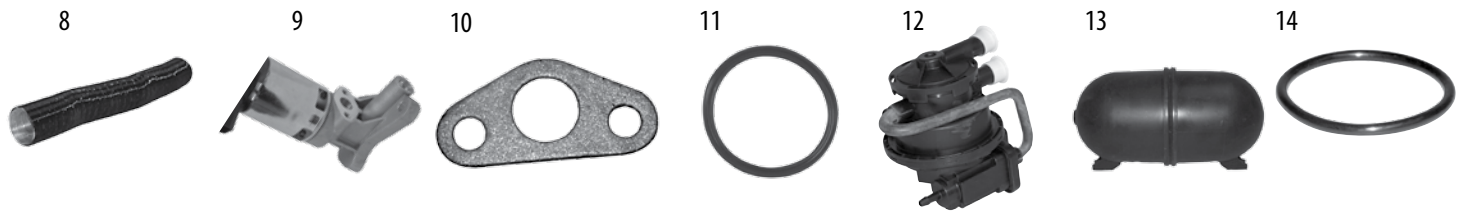

Item #	Description	Years	Model	Engine	Notes	Replaces Part #
XK, XH Commander 2006-2010						
1	PCV Valve	2006 2007 2006	XK, XH XK, XH XK	3.7L 3.7L 5.7L		53032800AA 53034065AA * 53032531AE
9	EGR Valve	06/07 06/08	XK, XH XK, XH	4.7L 5.7L		53034058AC 53032509AM
11	Vapor Canister Seal	06/10	XK, XH	All Gas		52129436AA
KK Liberty 2008-2012						
1	PCV Valve	08/12	All	3.7L		53034065AA *
KJ Liberty 2002-2007						
1	PCV Valve	03/05 02/06 2007	All All All	2.4L 3.7L 3.7L	w/ Thread-In PCV Valve	4777240AD 53032800AA 53034065AA *
MK Compass / Patriot 2007-2017						
1	PCV Valve	07/09 10/17	All All	2.0L Gas, 2.4L 2.0L Gas, 2.4L		5047002AA 5047063AA
11	Vapor Canister Seal	07/16	All	All Gas		52129436AA
KL Cherokee 2014-2017						
1	PVC Valve	14/17	All	2.4L		5047063AA
11	Vapor Canister Seal	14/17	All	All Gas		52129436AA
BU Renegade 2015-2017						
1	PCV Valve	15/17	All	2.4L		5047063AA

* This Part # not currently carried by Crown Automotive