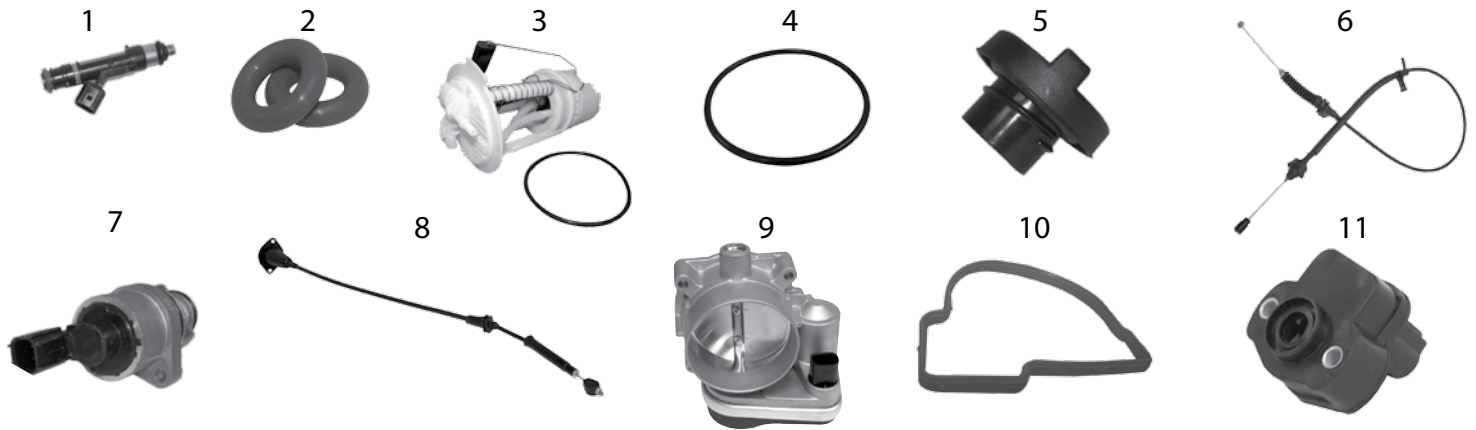

FUEL

WK, WH Grand Cherokee, XK, XH Commander 2005 - 2010

Item #	Description	Model	Years	Engine	Comments	Replaces Part #
Fuel Delivery						
1	Fuel Injector	WK, WH, XK	05/10	3.7L		53032701AA
		WK, XK	05/07	4.7L		53032704AB
		WK, WH, XK, XH	05/09	5.7L		4591851AA
		WK, WH, XK	2010	5.7L		5037479AA
		WK, WH	06/10	6.1L		5037479AA
2	Fuel Injector O-Ring Kit	WK, WH, XK, XH	05/10	3.7L, 5.7L	6 Required	4504348
		WK, WH, XK, XH	05/09	4.7L	8 Required	4504348
		WK, WH	06/10	6.1L	8 Required	4504348
3	Fuel Module	WK, WH, XK, XH	05/09	3.7L, 5.7L, 6.1L		5143579AJ
		WK, XK	06/09	4.7L	w/ Flex Fuel	5143579AJ
		WK, WH, XK, XH	05/09	4.7L	w/o Flex Fuel	5143579AJ
4	Fuel Module Gasket	WK, WH, XK, XH	05/09	3.7L, 5.7L, 6.1L		55366298AA
		WK, WH, XK, XH	05/09	4.7L		55366298AA
Fuel Tank & Related						
5	Fuel Filler Cap	WK, WH, XK, XH	05/10	3.7L, 4.7L w/o Flex Fuel, 5.7L, 6.1L	Non-Locking	52102464AA
		WK, WH, XK, XH	05/10	3.7L, 4.7L w/o Flex Fuel, 5.7L, 6.1L	Locking w/ Coded Cylinder	5015636AA
		WK, XK	07/09	4.7L w/ Flex Fuel	Non-Locking	52124596AA
		WK	07/09	2.7L Diesel	Non-Locking	52124513AA *
Throttle Body & Related						
6	Accelerator Cable	WK, WH, XK, XH	05/07	3.7L, 4.7L		52109653AE
7	Idle Air Control Valve	WK, XK	05/06	3.7L		4861552AC
		WK, XK	05/07	4.7L		4861552AC
8	Speed Control Cable	WK, WH	05/07	3.7L, 4.7L		52109775AC
		XK, XH	06/07	3.7L, 4.7L		52109775AC
9	Throttle Body	WK, WH, XK	07/10	3.7L		4861661AB
		WK, WH, XK, XH	05/10	5.7L		4591847AC
		WK, WH	06/10	6.1L		4591847AC
10	Throttle Body Gasket	WK, XK	05/06	3.7L		53013292AB
		WK, WH, XK	07/08	3.7L		4666113AA
		WK, WH, XK, XH	05/07	4.7L		53030952AB
		WK, WH, XK, XH	08/09	4.7L		53032763AA
		WK, XK	06/08	5.7L		53032383AB
		WK	06/10	6.1L		53032383AB
11	Throttle Position Sensor	WK, XK	05/06	3.7L		5019411AD
		WK, XK	05/07	4.7L		5017479AA

* This Part # not currently carried by Crown Automotive