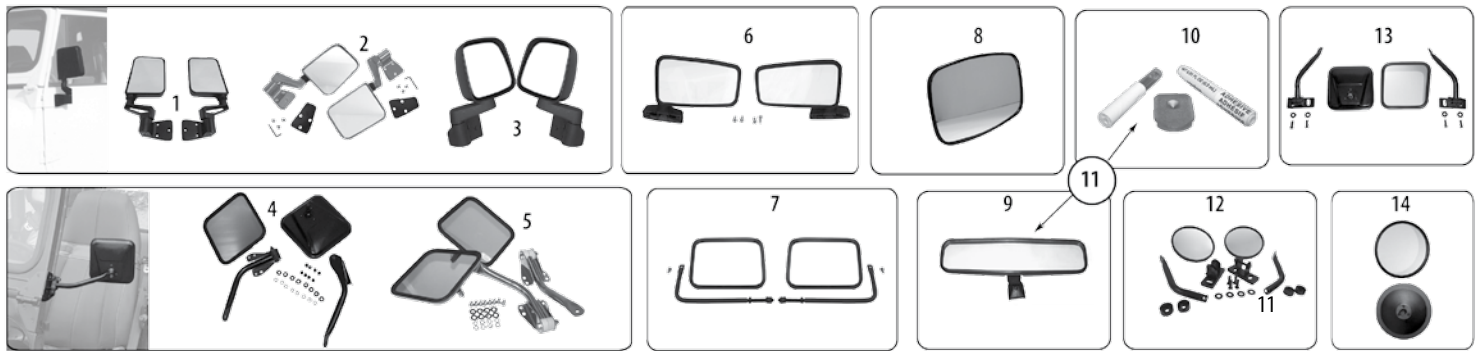

MIRRORS

YJ Wrangler 1987-1995

Item #	Description	Position	Year	Finish	Comments	Replaces Part # #
1	Side Mirror & Arm	Left	87/95	Black	Mounts on Upper Door Hinge; 1987-2002 Style	82201773
		Right	87/95	Black	Mounts on Upper Door Hinge; 1987-2002 Style	82201772
	Side Mirror Set	L & R	87/95	Black	Mounts on Upper Door Hinge; 1987-2002 Style	82200834K
2	Side Mirror & Arm	Right	87/95	Chrome	Mounts on Upper Door Hinge; 1987-2002 Style	82201772C
		Left	87/95	Chrome	Mounts on Upper Door Hinge; 1987-2002 Style	82201773C
	Side Mirror Set	L & R	87/95	Chrome	Mounts on Upper Door Hinge; 1987-2002 Style	82200834CK
3	Side Mirror & Arm	Right	87/95	Black	Mounts on Upper Door Hinge; 2003-2006 Style	55395060AB
		Left	87/95	Black	Mounts on Upper Door Hinge; 2003-2006 Style	55395061AB
	Side Mirror Set	L & R	87/95	Black	Mounts on Upper Door Hinge; 2003-2006 Style	55395060K
4	Side Mirror Set	L & R	87/95	Gloss Black	Mounts to Front of Lower Windshield Hinge; CJ Style	5462736K
		L & R	87/95	Gloss Black	Mounts to Side of Windshield Hinge	RT30002
5	Side Mirror Set	L & R	87/95	Polished Stainless	Mounts to Front of Lower Windshield Hinge	RT30003
		L & R	87/95	Polished Stainless	Mounts to Front of Lower Windshield Hinge	RT30001
6	Side Mirror	Right	87/93	Textured Black	w/ Full Steel Doors; Small, Non-Remote Mirror	55016210
		Left	87/93	Textured Black	w/ Full Steel Doors; Small, Non-Remote Mirror	55024249
	Side Mirror Set	L & R	87/93	Textured Black	w/ Full Steel Doors; Small, Non-Remote Mirror	55027207K
7	Trail Mirror	L or R	87/95	Black	Incl. 1 Mirror, 1 Arm, & Hardware; Mounts Directly to Door Hinge	RT30004
	Trail Mirror Set	L & R	87/95	Black	Incl. 2 Mirrors, 2 Arms, & Hardware; Mounts Directly to Door Hinge	RT30005
8	Mirror Head	L or R	87/95	Black	KDX Style	55012573
			87/95			
9	Rearview Mirror		87/95		9.75" Wide	J8993023
			87/95		8.5" Wide	J5965338
10	Rearview Mirror Mount Kit		87/95		Includes Mirror Button & Adhesive	J3657374
11	Rearview Mirror Kit		87/95		Includes 9.75" Wide Mirror, Button & Adhesive	8993023K
			87/95		Includes 8.5" Wide Mirror, Button & Adhesive	5965338K
12	Quick Release Mirror Set	L & R	87/95	Black	Includes 2 Square Mirrors, 2 Mirror Arms & Hardware; Mounts to Windshield Hinge	RT30021
13	Quick Release Mirror Set	L & R	87/95	Black	Includes 2 6" Round Mirrors, 2 Mirror Arms & Hardware; Mounts to Windshield Hinge	RT30020
14	Quick Release Mirror Head Set	L & R	87/95	Black	Includes 2 6" Round Mirrors	RT30022