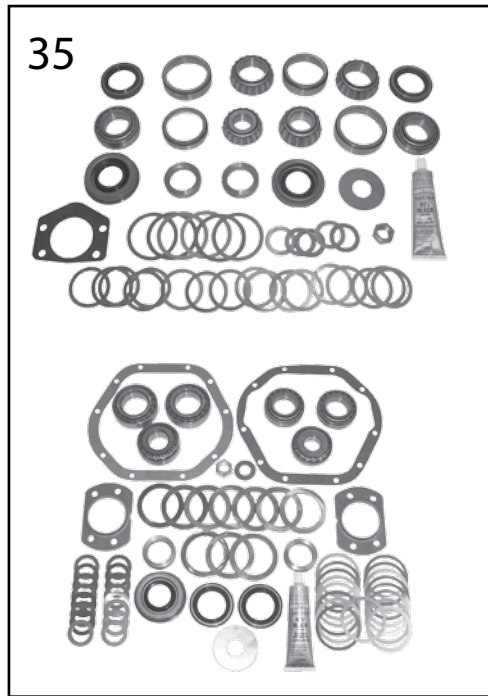

Item #	Description	Years	Comments	Ratio	Includes	Replaces Part #
4	Case Kit, Differential, Standard	00/03	Less Gear Set; Uses 3/8" Bolts	3.73 & Lower		J8130017
5	Case Assembly, Differential	03/06	Standard; Uses 7/16" Bolts	3.73 & Lower		5103031AA *
6	Case Assembly, Differential	97/04	Trac-Lok; Uses 3/8" Bolts	3.73 & Lower	5	J0994341
		97/04	Trac-Lok; Uses 3/8" Bolts	3.73 & Lower	2, 3, 5, 12, 32, 34	83505431
		03/06	Trac-Lok; Uses 7/16" Bolts	3.73 & Lower	2, 3, 5, 12, 32, 34	5103017AA
		03/06	Tru-Lok; Uses 7/16" Bolts	4.10 & Higher	6	52104572AA *
7	Gear Set, Differential, Standard	00/06		All	7, 12	4778595
8	Gear Set, Differential, Trac-Lok	97/06		All	8, 12, 32, 34	83505432
9	Disc Kit, Differential	97/06	w/ Trac-Lok	All		J0994345
10	Shaft, Differential	97/06	w/ Standard or Trac-Lok	All		83503069
11	Pin, Differential Shaft	1997	Roll Pin	All		J0636360
		98/99	Threaded Pin	All		5252502
		00/06	w/ Standard or Trac-Lok; Roll Pin	All		J0636360
12	Bolt Kit, Ring Gear	97/02	Includes 10 3/8"-24 Bolts	All		4720891
		02/06	Includes 10 7/16"-20 Bolts	All		5012810AC
13	Bearing Kit, Pinion	97/06	Inner	All		J8124051
14	Shim Set, Pinion	97/06	w/ Standard or Trac-Lok	All	14, 21, 22, 32	J8129221
15	Bearing Kit, Pinion	97/06	Outer	All		J8124052
16	Slinger, Pinion	97/06		All		J0636566
17	Seal, Pinion	97/01	Non-Flanged	All		83503390
		01/06	w/ Standard or Trac-Lok; Flanged	All		5072473AA
		03/06	w/ Tru-Lok	All		5066446AA
18	O-Ring, Pinion Yoke	03/06	w/ Tru-Lok	All		5012453AA
19	Yoke, Pinion	1997	w/ Standard or Trac-Lok	All		83503388
		98/06	w/ Standard or Trac-Lok	All		4897026AA
		03/06	w/ Tru-Lok	All		4797689
20	Strap & Bolt Kit, U-Joint	97/06	Hex Head Bolts	All		4006698K
		97/06	12-Point Head Bolts	All		4006928K
21	Washer, Yoke	97/06	w/ Standard or Trac-Lok	All		J4004913
22	Nut, Pinion	97/06	w/ Standard or Trac-Lok	All		J0801367
		03/06	w/ Tru-Lok; Flanged	All		5017755AA

* This Part # not currently carried by Crown Automotive

Continued to Next Page . . .