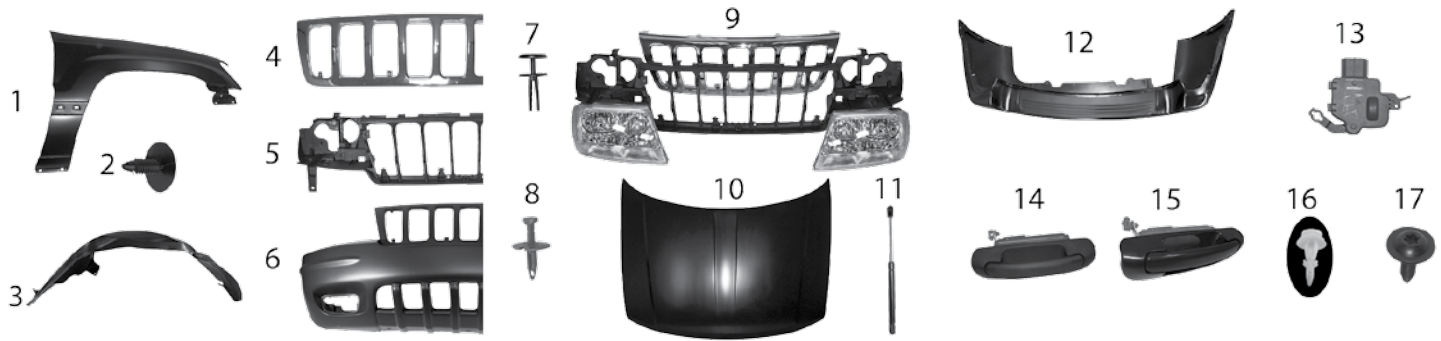

Item #	Description	Position	Years	Color	Comments	Replaces Part #
Fender, Bumper, Hood, Grille, Liftgate						
1	Fender	Right	99/04	Black Primed		55135900AB
		Left	99/04	Black Primed		55135901AB
		Right	99/04	Black Primed	Export	55136582AC *
		Left	99/04	Black Primed	Export	55136583AC *
2	Retainer	Front, L or R	99/04		At Front Fender	6506293AA
3	Fender Liner	Front, Left	99/04			55136229AC
		Front, Right	99/04			55136228AD
4	Grille		99/03	Chrome		55155921AA
5	Header Panel		99/03			55155498
			2004			55156753AB
6	Fascia	Front	99/00	Black Primed	w/ Limited Package	5012668AA
		Front	99/01	Gray Textured	w/ Laredo Package w/o Fog Lamps	5EU79HS5
		Front	99/01	Gray Textured	w/ Laredo Package w/ Fog Lamps	5FN29HS5
		Front	99/02	Brownstone Textured	w/ Laredo Package w/o Fog Lamps	5EU79VF7
		Front	99/03	Brownstone	w/ Laredo Package w/ Fog Lamps	5FN29VF7AB
		Rear	99/01	Dark Gray Textured	w/ Laredo Package w/o Trailer Hitch	5EU81HS5AA
		Rear	99/01	Brownstone Textured	w/ Laredo Package w/o Trailer Hitch	5EU81VF7AA
7	Retainer	F or R	99/04		Rear Fascia Mounting; M6.3	6503106
8	Push Pin	F or R	99/04		Front or Rear Fascia Mounting	55176248
9	Header Panel Kit		99/03	Chrome	Includes Header Panel, Chrome Grille, & Headlights	55155498K
10	Hood		99/04	Black Primed		55076470AC
11	Hood Support	L or R	99/04			55136764AA
12	Fascia	Rear	99/04	Black Primed	w/ Limited Package w/o Hitch Bezel	5012804AA
13	Liftgate Lock Actuator		99/04			5018479AB
14	Liftgate Handle		99/04	Black Textured	w/ Laredo Package	55136699AC
15	Liftgate Handle		99/02	Black Smooth	w/ Limited Package	5GD47DX8AB
16	Retainer		99/04		Liftgate Panel Mounting	6502991
17	Screw		99/04		Header Panel & Liftgate Latch Plate Mounting; M6 X 1 X 20	6503259

* This Part # not currently carried by Crown Automotive