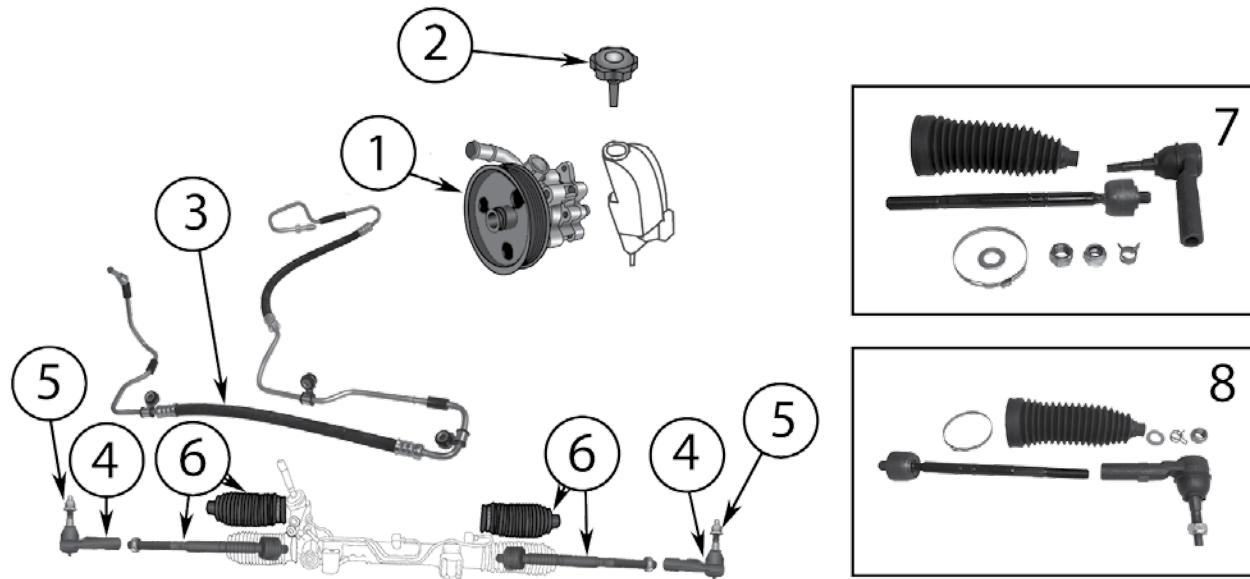

STEERING

WK / WH Grand Cherokee, XK / XH Commander 2005-2010

Item #	Description	Position	Years	Comments	Replaces Part #
1	Power Steering Pump		05/10	5.7L Engine, Includes Pulley	52089883AD
2	Power Steering Reservoir Cap		05/10	3.0L Diesel, 3.7L, 4.7L, 5.7L Engines	5143614AA
3	Power Steering Pressure Hose		05/10	3.7L, 4.7L Engines	52089325AD
4	Tie Rod End	Left	05/10		5143555AA
		Right	05/10		5143556AA
5	Tie Rod End Nut	Left or Right	05/10		6505623AA
6	Inner Tie Rod	Left or Right	05/10		68066486AA
7	Tie Rod End Kit	Left	05/10		TRK1
8	Tie Rod End Kit	Right	05/10		TRK2