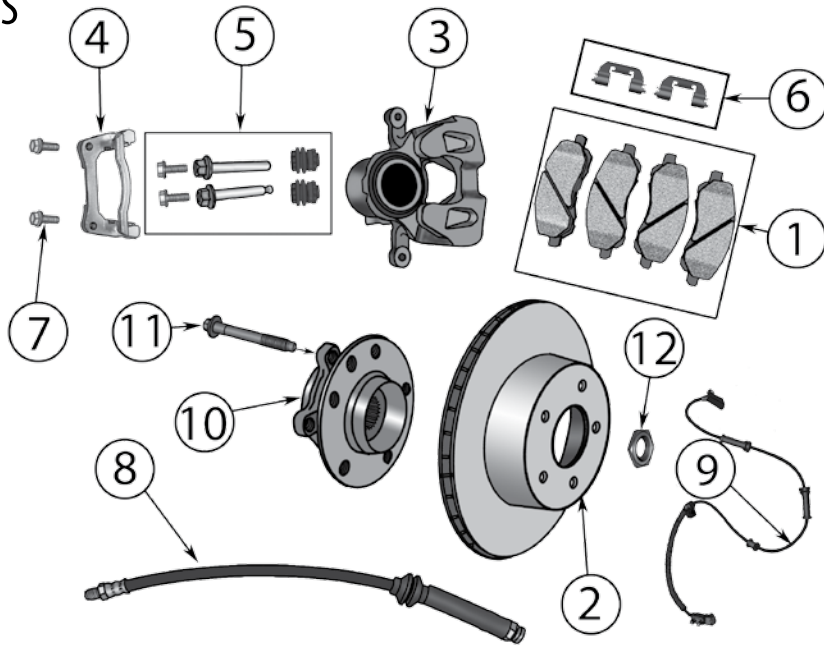

FRONT BRAKES