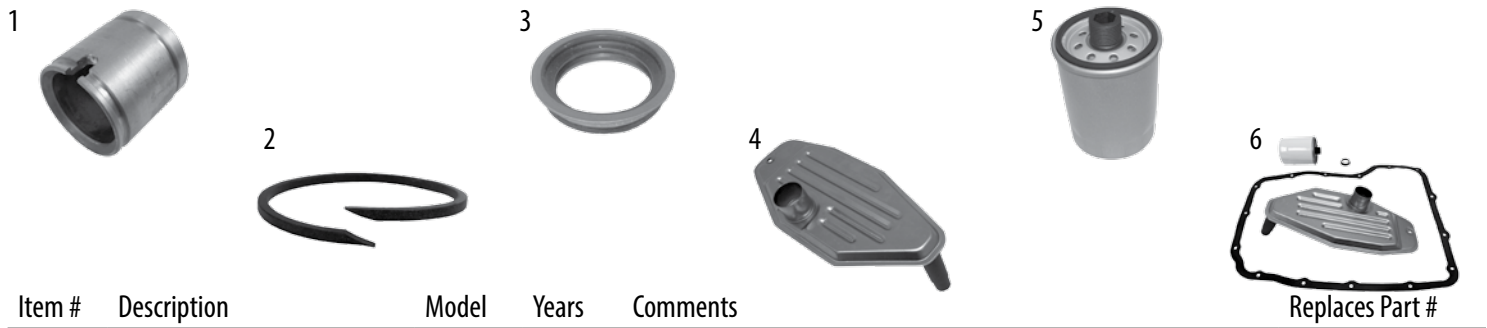

AUTOMATIC TRANSMISSION

65RFE Transmission

Item #	Description	Model	Years	Comments	Replaces Part #
1	Accumulator Piston	WK	12/13		4446620AD
2	Accumulator Piston Seal	WK	12/13		4446544
3	Oil Pump Seal	WK	12/13	Located on Bottom of Oil Pump	4799964AB
4	Transmission Filter	WK	12/13	w/ 4WD; Primary (In Pan)	4799507AA
5	Transmission Filter	WK	12/13	Secondary (Spin-On)	4799662
6	Transmission Filter Kit	WK	12/13	w/ 4WD; Includes Primary Filter, Cooler Filter (Spin-On), & Gasket	5179267AC