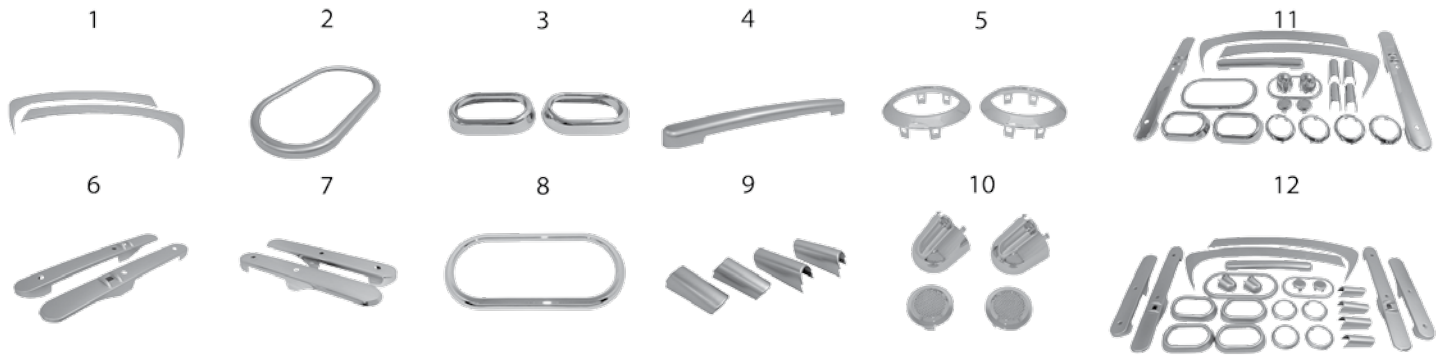

Item #	Description	Position	Color	Years	Comments	Replaces Part #
Interior Trim Accents						
1	Center Dash Accents	Front, L & R	Chrome	07/10	Set of 2	RT27018
		Front, L & R	Brushed Silver	07/10	Set of 2	RT27019
2	Cup Holder Accent	Front	Chrome	07/10		RT27020
		Front	Brushed Silver	07/10		RT27021
3	Door Handle Accents	F or R, L & R	Chrome	07/10	Set of 2	RT27023
		F or R, L & R	Brushed Silver	07/10	Set of 2	RT27024
4	Grab Handle Cover	Front, Right	Chrome	07/10	On Dash	RT27025
		Front, Right	Brushed Silver	07/10	On Dash	RT27026
5	HVAC Vent Accents	Front, L & R	Chrome	07/10	Set of 2	RT27027
		Front, L & R	Brushed Silver	07/10	Set of 2	RT27028
6	Interior Door Accent Set	Front, L & R	Chrome	07/10	w/ Power Windows Only; Set of 2	RT27034
		Front, L & R	Brushed Silver	07/10	w/ Power Windows Only; Set of 2	RT27036
7	Interior Door Accent Set	Rear, L & R	Chrome	07/10	w/ Power Windows Only; Set of 2	RT27033
		Rear, L & R	Brushed Silver	07/10	w/ Power Windows Only; Set of 2	RT27035
8	Shifter Bezel Accent		Chrome	07/10	w/ Automatic Transmission	RT27037
			Brushed Silver	07/10	w/ Automatic Transmission	RT27038
9	Steering Wheel Accents		Chrome	07/10	Set of 4	RT27039
			Brushed Silver	07/10	Set of 4	RT27040
10	Tweeter Covers	Front, L & R	Chrome	07/10	Set of 2	RT27041
		Front, L & R	Brushed Silver	07/10	Set of 4	RT27042
11	Interior Accent Kit	Front, L & R	Chrome	07/10	w/ Automatic Transmission w/ 2 Dr.	RT27029
		Front, L & R	Brushed Silver	07/10	w/ Automatic Transmission w/ 2 Dr.	RT27031
12	Interior Accent Kit	F & R, L & R	Chrome	07/10	w/ Automatic Transmission w/ 4 Dr.	RT27030
		F & R, L & R	Brushed Silver	07/10	w/ Automatic Transmission w/ 4 Dr.	RT27032