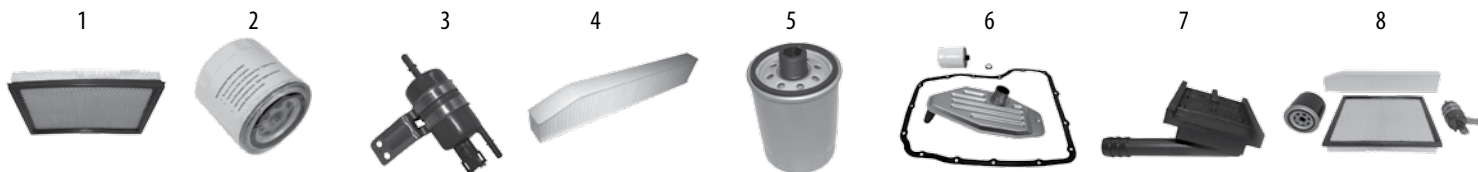

WJ, WG Grand Cherokee 1999-2004

Item #	Description	Year	Model	Engine / Transmission	Comments	Replaces Part #
1	Air Filter	99/01	WJ, WG	3.1L Dsl.		53007386
		99/04	WJ, WG	4.0L, 4.7L	w/o High Output	53007386
		02/04	WJ, WG	4.7L	w/ High Output	5015610AA
		02/04	WJ, WG	2.7L Dsl.		53007386
2	Oil Filter	99/01	WJ, WG	3.1L Dsl.	Includes O-Ring	5015171AA
		99/04	WJ, WG	4.0L, 4.7L	3/4"-16 Threads	5281090
		02/04	WG	2.7L Dsl.		5086301AA
3	Fuel Filter	99/01	WJ, WG	4.0L, 4.7L	Fuel Filter & Regulator	52100283AD
		02/04	WJ, WG	4.0L, 4.7L		52100283AG
		99/01	WJ, WG	3.1L Dsl.		4723905
		02/04	WJ, WG	2.7L Dsl.		5080477AA
4	Cabin Air Filter	99/04	WJ			5013595AB