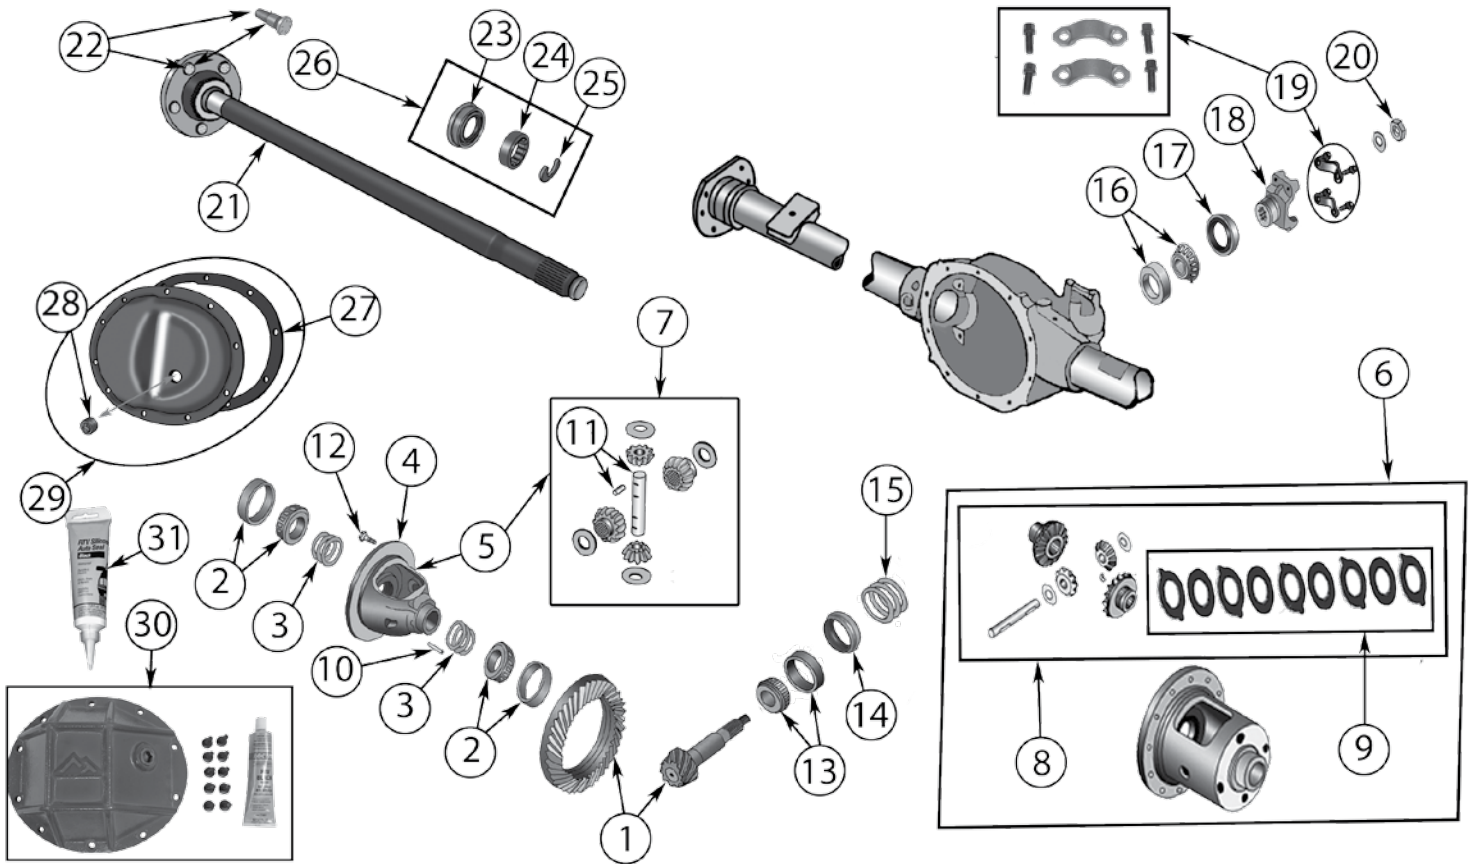

Item #	Description	Years	Comments	Ratio	Includes	Replaces Part #
2	Bearing Set, Differential	97/06	Includes 2 Bearings & 2 Cups	All		J8126500
3	Shim Set, Carrier	97/06		All		83503004
4	Case, Differential, Standard	97/00	Until 10/1/2000; Bare; Uses 3/8" Ring Gear Bolts	3.07	4	44649
		97/00	Until 10/1/2000; Bare; Uses 3/8" Ring Gear Bolts	3.55 & Higher	4	44590
5	Case Assembly, Differential	97/00	Until 10/1/2000; Standard; Uses 3/8" Ring Gear Bolts	3.07	2, 3, 5, 12	4740833
		97/00	Until 10/1/2000; Standard; Uses 3/8" Ring Gear Bolts	3.55 & Higher	2, 5, 12	4740834
		00/06	After 10/1/2000; Standard; Uses 7/16" Ring Gear Bolts	3.07	2, 5, 12	5073110AA
		00/06	After 10/1/2000; Standard; Uses 7/16" Ring Gear Bolts	3.55 & Higher	2, 5, 12	5072976AA
6	Case Assembly, Differential	97/00	Until 10/1/2000; Trac-Lok; Uses 3/8" Ring Gear Bolts	3.07	2, 3, 6, 12	83505020
		97/00	Until 10/1/2000; Trac-Lok; Uses 3/8" Ring Gear Bolts	3.55 & Higher	2, 6, 12	83505021
		00/06	After 10/1/2000; Trac-Lok; Uses 7/16" Ring Gear Bolts	3.07	2, 6, 12	5073014AA
		00/06	After 10/1/2000; Trac-Lok; Uses 7/16" Ring Gear Bolts	3.55 & Higher	2, 6, 12	5012831AB
		97/00	Until 10/1/2000; Trac-Lok; Bare; Uses 3/8" Ring Gear Bolts	3.55 & Higher	4, 10, 12	43233
7	Gear Set, Differential, Standard	97/06		All		4740670
8	Gear Set, Differential, Trac-Lok	97/06		All		5252497
9	Disc Kit, Differential	97/06	Trac-Lok	All		83500263
10	Pin, Differential Shaft	97/01		All		5252502
		02/06	w/ Standard Differential	All		5252502
11	Shaft & Pin Kit, Differential	97/01		All		5252502K
		02/06	w/ Standard Differential	All		5252502K
12	Bolt Kit, Ring Gear	97/00	Until 10/1/2000; Includes 10 @ 3/8"-24 Bolts	All		4720891
		00/06	After 10/1/2000; Includes 10 @ 7/16"-20 Bolts	All		5012810AC
13	Bearing Set, Pinion	97/06	Inner	All		5252507
14	Spacer, Pinion Crush	97/06		All		3175779
15	Shim Set, Pinion	97/06		All		83503003
16	Bearing Set, Pinion	97/06	Outer	All		5252508
17	Seal, Pinion	97/06		All		83504946
18	Yoke, Pinion	97/06		All		83503318

Continued to Next Page . . .