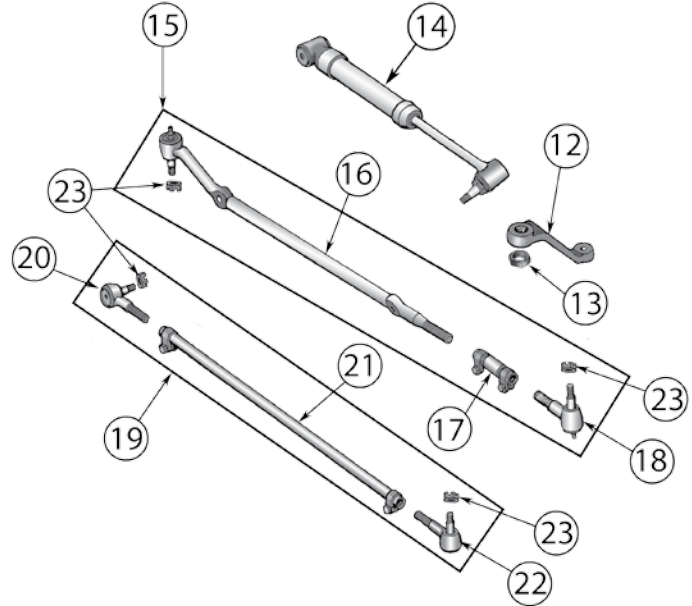

STEERING

XJ Cherokee, MJ Comanche 1984-2001

Item #	Description	Position	Year	Model	Comment	Replaces Part #
1	Steering Gear Assembly		84/93	All	LHD; w/ Manual Steering	52000089
			84/01	All	LHD; w/ Power Steering	52038002
			91/01	All	RHD; w/ Power Steering	52006511
2	Steering Gear Input Shaft & Spool Valve		84/90	All	w/ Power Steering	83502261
			91/96	All	w/ Power Steering	4637937
3	Steering Shaft	Lower	84/86	All	w/ Power Steering; 570mm Long (22.44")	4713943
		Lower	87/94	All	w/ Power Steering	4713943
		Lower	95/96	XJ		52078556
4	Steering Shaft	Upper	84/86	All	w/ Floor Shift; w/o Tilt Column; w/ 570mm Lower Steering	83502100
		Upper	87/94	All	Shaft w/o Tilt Column	83502100
5	Power Steering Pump		84/86	All	w/ Attached Reservoir w/ 2.5L Engine	53003903
			84/86	All	Reservoir Not Included; w/ 2.5L Engine	J8132473
			87/90	All	w/ Remote Reservoir w/ 2.5L Engine; Reservoir Not Included	53004817R
			91/95	All	w/ Remote Reservoir w/ 2.5L Engine; Reservoir Not Included	52037566
			1996	XJ	w/ Remote Reservoir w/ 4.0L Engine; Reservoir Not Included	52088500
			87/96	All	Body Only, w/ 2.5L Engine	83503485
			97/00	XJ	w/ Remote Reservoir w/ 2.5L Engine; Reservoir Not Included	52088018
			87/89	All	LHD; w/ 4.0L Engine w/ Attached Reservoir	53005437
			91/95	All	LHD; w/ 4.0L Engine w/ Attached Reservoir	52088131
			92/96	All	w/ 4.0L Engine w/ Remote Reservoir; Europe; Reservoir Not Included	52037566
			96/01	XJ	LHD; w/ 4.0L Engine w/ Attached Reservoir	52087871
			93/01	XJ	RHD; w/ 4.0L Engine w/ Attached Reservoir	52088139
			1994	XJ	w/ 2.1L Diesel Engine; Reservoir Not Included	52037567
	84/85	All	w/ 2.1L Diesel Engine; Reservoir Not Included	53001765