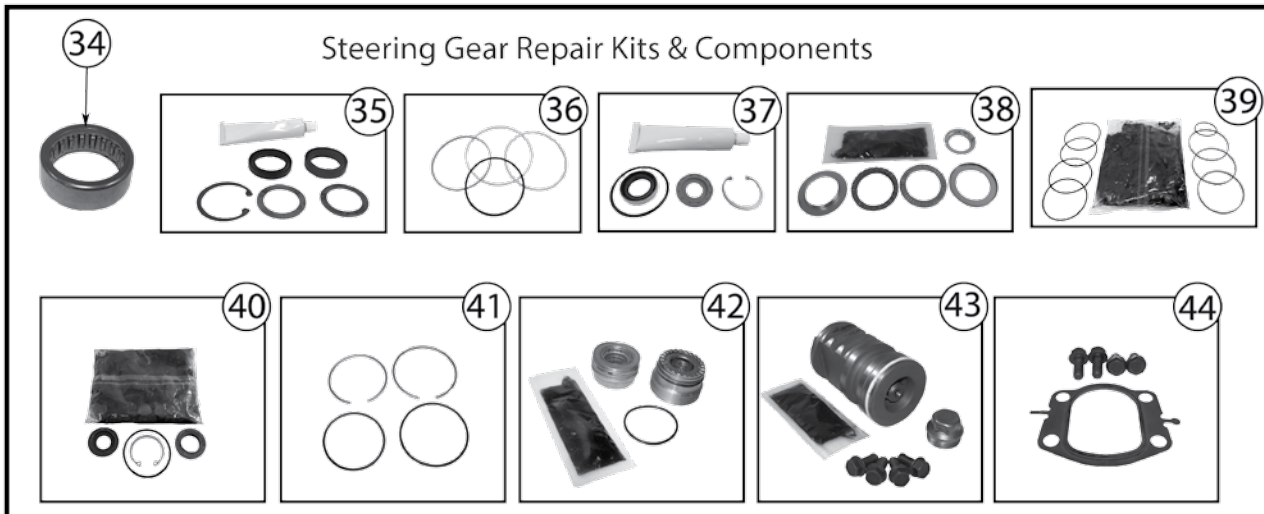

Item #	Description	Position	Years	Model	Comments	Replaces Part #
19	Steering Adjuster	Drag Link	93/98	All	5.0" Long	52005742
20	Tie Rod End	Drag Link; to Pitman Arm	93/98	All	w/ Left Hand Threads	52005739
21	Tie Rod Assembly Kit		93/98	All	w/ 4.0L Engine; LHD	52087674K
			93/98	All	w/ 5.2L, 5.9L Engines	52037996K
22	Tie Rod End	Tie Rod; to Drag Link	93/98	All	LHD w/ 4.0L Engine; w/ Right Hand Threads	52005740
		Tie Rod; to Drag Link	94/96	ZJ	RHD	53054315
23	Steering Adjuster	Tie Rod	93/98	All	w/ 4.0L Engine; 34.5" Long	52087674
24	Tie Rod End	Tie Rod; Left Side	93/98	All	w/ 4.0L Engine; w/ Left Hand Threads	52005741
			93/98	All	w/ 5.2L, 5.9L Engines; w/ Left Hand Threads	52005739
25	Steering Adjuster	Tie Rod	93/98	All	w/ 5.2L, 5.9L Engines; 5.0" Long	52005742
26	Tie Rod End	Tie Rod; to Drag Link	93/98	All	w/ 5.2L, 5.9L Engines	52037996
27	Tie Rod End Nut		93/98	All	Tie Rod or Drag Link to Knuckle or Pitman Arm	J0274428
28	Heavy Duty Steering Kit		93/98	All	LHD; w/ 4.0L Engine; w/ Stabilizer	RT21005
			93/98	All	LHD; w/ 4.0L Engine; w/o Stabilizer	RT21004
			93/98	ZG	RHD; w/ 4.0L, 2.5L Diesel Engines; w/ Stabilizer	RT21007
			93/98	ZG	RHD; w/ 4.0L, 2.5L Diesel Engines; w/o Stabilizer	RT21006
29	Power Steering Pump Seal Kit		93/96	ZJ		83501825
30	Power Steering Pump Seal Kit		93/96	ZJ		4728247
31	Power Steering Pump Bearing	Front	93/98	All		83504034
32	Power Steering Pump Seal		93/96	ZJ		83501814
33	Power Steering Pump Vane Kit		93/96	ZJ		83501827
34	Steering Gear Valve Assembly Bearing		93/98	All	Located inside Valve Assembly	J8130142
35	Steering Gear Sector Shaft Seal Kit		93/96	ZJ		J8134568
			97/98	All		4470365
36	Steering Gear Seal Kit		93/98	ZJ	LHD	J8125039
			97/98	ZG	LHD w/o Speed Proportional Steering	J8125039
37	Steering Gear Rack Seal Kit		93/96	ZJ		4728249
38	Steering Gear Valve Assembly Bearing Kit		93/98	All	Located on End of Valve Assembly	J8130152
39	Steering Gear Valve Assembly Seal Kit		93/96	ZJ		J3204833
40	Steering Gear Adjuster Plug Seal Kit		93/96	ZJ		J8130157
			97/98	All		4886349AA
41	Steering Gear End Plug Seal Kit		93/98	All		J8125037
42	Steering Gear Thrust Bearing Repair Kit		97/98	ZJ		4897000AA
43	Steering Gear Rack Kit		93/98	All	Includes Rack; Hardware & Grease	4713061
44	Steering Gear Seal Kit		93/98	ZJ		J8125038