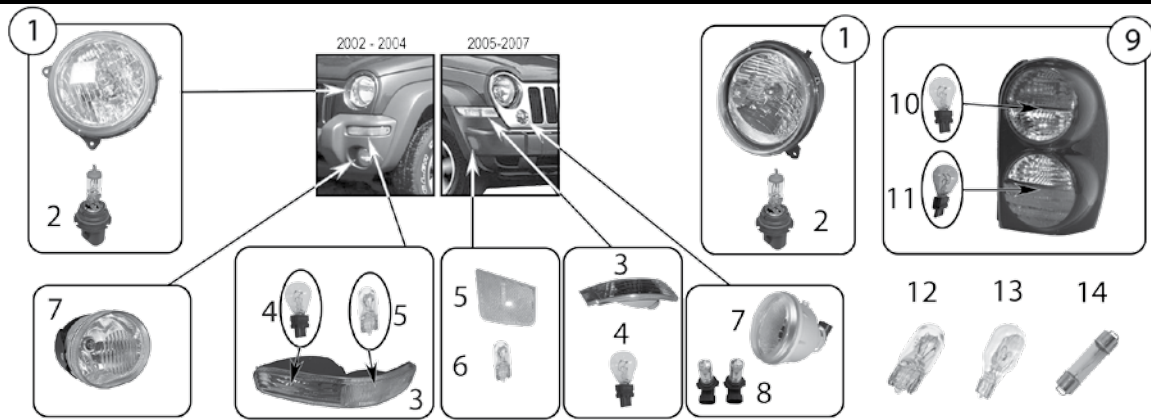

Item #	Description	Position	Years	Comments	Replaces Part #
Front					
1	Headlight Assembly	Left	02/04	USA & Canada; Includes Bulb	55155809AA
		Left	05/07	USA & Canada; Includes Bulb	55157141AA
		Right	02/04	USA & Canada; Includes Bulb	55155808AA
		Right	05/07	USA & Canada; Includes Bulb	55157140AA
2	Headlight Bulb	L or R	02/07	Low & High Beam; 9007 Bulb	L0009007QL
	LED Headlight Bulb Set	L & R	02/07	Low & High Beam; 9007 White LED Bulbs	RT28060
3	Parking & Side Marker Light	Left	02/04	USA & Canada Only	55155911AC
		Right	02/04	USA & Canada Only	55155910AC
	Parking Light	Left	05/07		55156767AE
		Right	05/07		55156766AE
4	Turn Signal, Parking Light Bulb	L or R	02/07	3157 Bulb	L0003157
		L or R	02/07	3157 Long Life Bulb	L003157KLC
	LED Turn Signal, Parking Light Bulb Set	L & R	02/07	3157 White LED Bulbs	RT28067
5	Side Marker Light	Left	05/07		55156883AB
		Right	05/07		55156882AB
6	Side Marker Bulb	L or R	02/07	168 Bulb	L0000168
7	Fog Light	Left	02/04		5083895AC
		Right	02/04		5083896AC
		L or R	05/07		55156866AA
8	LED Fog Light Bulb Set	L & R	05/07	H10 (9145) White LED Bulbs	RT28047
Rear					
9	Tail Light	Left	02/04	USA & Canada	55155829AF
		Left	05/07	USA & Canada	55157061AF
		Right	02/04	USA & Canada	55155828AF
		Right	05/07	USA & Canada	55157060AF
10	Bulb	L or R	02/07	Parking Light, Brake Light, Reverse Light; 3157 Bulb	L0003157
11	Turn Signal Bulb	L or R	02/04	3157 Bulb	L0003157
		L or R	05/07	3757A Amber Bulb	L003757NAK
		L or R	02/04	3157 Long Life Bulb	L003157KLC
	LED Turn Signal Bulb Set	L & R	02/04	3157 White LED Bulbs	RT28067
12	License Plate Bulb		02/07	168 Bulb	L0000168
13	High Mount Brake Bulb		02/07	921 Bulb	L0000921
	LED High Mount Brake Bulb		02/07	921 White LED Bulb	RT28069
Miscellaneous & Interior Bulbs					
14	Bulb		02/04	Cargo Area & Dome Light; 212-2 Bulb	J8128482
			02/07	Floor Courtesy; 906 Bulb	G9436750