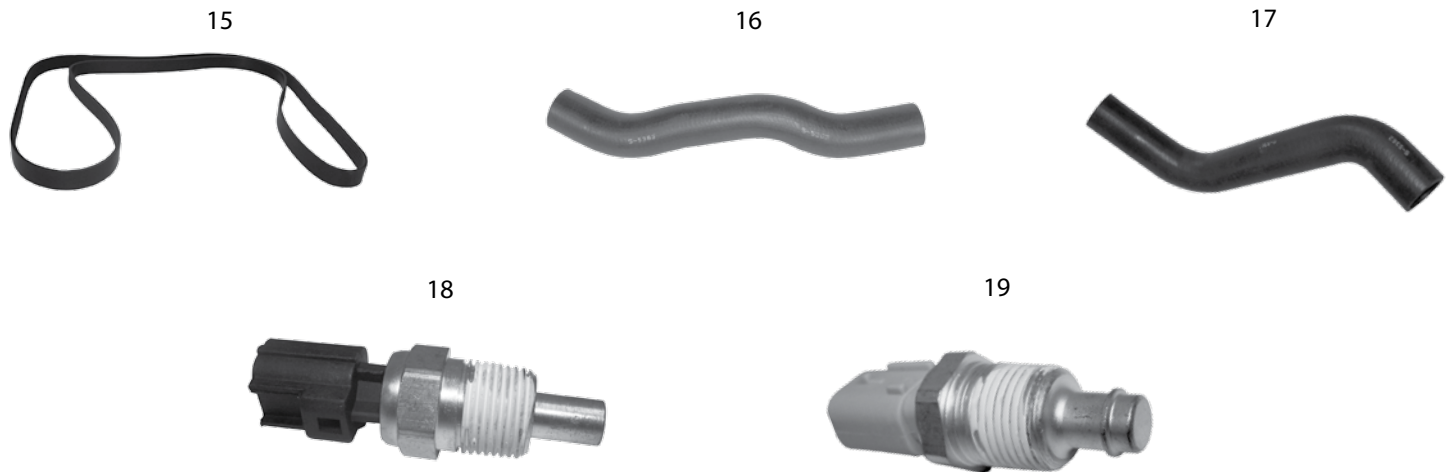

Item #	Description	Years	Model	Engine	Comments	Dimensions	Type	Replaces Part #
Accessory Drive Belts								
15	Accessory Drive Belt	2005	WK, WH, XK	3.7L, 4.7L	Until 9/28/05	87.5" Long	6 Ribs	53032037AC
		2005	WK, WH, XK, XH	3.7L, 4.7L	Until 9/28/05; Continental Elite	87.5" Long	6 Ribs	4060875
		05/07	WK, XK	3.7L, 4.7L	After 9/28/05	86.5" Long	6 Ribs	4892791AA
		08/10	WK, XK	3.7L, 4.7L		88.8" Long	6 Ribs	53013298AA
		05/08	WK, XK	5.7L		82.1" Long	6 Ribs	53013676AB
		09/10	WK	5.7L		90.0" Long	6 Ribs	4593684AA
		2009	XK	5.7L		90.0" Long	6 Ribs	4593684AA
		2010	XK	5.7L		81.5" Long	6 Ribs	5037542AA
		06/10	WK	6.1L		81.5" Long	6 Ribs	5037542AA
05/10	WK, WH, XH	3.0L Dsl.		2035mm Long	7 Ribs	4891587AA		
Radiator Hoses								
16	Upper Radiator Hose	05/10	WK, XK	3.7L				55116867AA
		05/09	WK, WH, XK, XH	4.7L				55116866AA
		05/10	WK, WH, XK, XH	5.7L				55116865AC
		05/10	WK, WH, XH	3.0L Dsl.				55116864AE
17	Lower Radiator Hose	05/10	WK, XK	3.7L				55116870AC
		05/09	WK, WH, XK, XH	4.7L				55116869AB
		05/08	WK, WH, XK, XH	5.7L, 6.1L				55116868AB
		05/10	WK, WH, XH	3.0L Dsl.				55116863AC
Miscellaneous								
18	Coolant Temperature Sensor	05/07	WK, XK	3.7L, 4.7L				56027873
		08/09	WK, WH, XK, XH	4.7L				5149077AB
		05/07	WK, WH, XK	5.7L, 6.1L				5269870AB
		08/10	WK, WH, XK, XH	3.7L, 5.7L, 6.1L				5149077AB
19	Oil Temperature Sensor	08/10	WK, WH, XK, XH	5.7L, 6.1L				5149077AB