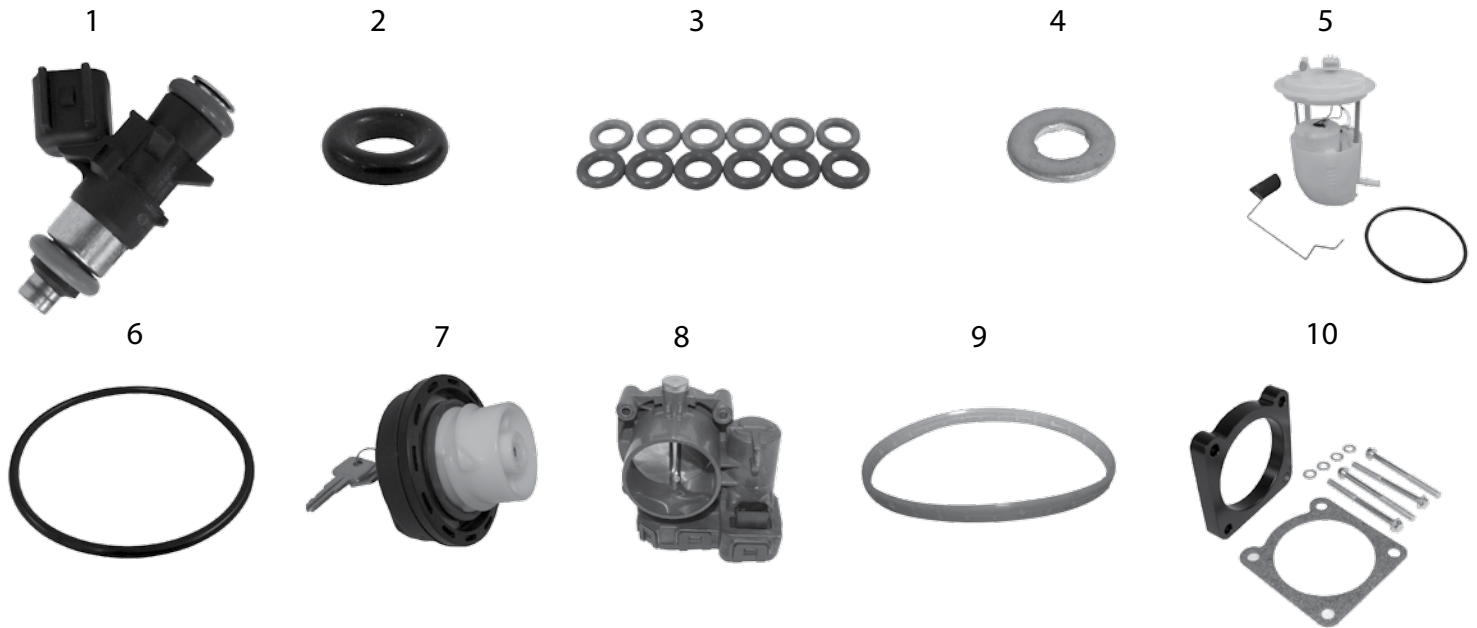

Item #	Description	Years	Engine	Comments	Replaces Part #
Fuel Delivery					
1	Fuel Injector	07/11 12/17	3.8L 3.6L		4861667AA 5184085AC
2	Fuel Injector O-Ring	07/17	2.8L Diesel	Upper	68032207AA
3	Fuel Injector O-Ring Kit	07/11 14/17 12/17	3.8L 3.0L Gas 3.6L	1 Required 6 Required 6 Required	5103377AA 68080831AA 68080831AA
4	Fuel Injector Seal	08/17	2.8L Diesel	Lower; Copper	5072722AA
5	Fuel Module	07/10 2011 14/17 12/17	3.8L 3.8L 3.0L Gas 3.6L	Until 3-30-2011 After 3-30-2011; Includes O-Ring Includes O-Ring Includes O-Ring	68003339AB * 68065575AA 68065575AA 68065575AA
6	Fuel Module O-Ring	07/17	All		55366298AA
Fuel Tank & Related					
7	Fuel Filler Cap	07/17 07/17 07/17 08/11	All Gas All Gas All Gas All	Locking w/ Coded Cylinder, USA Non-Locking Locking w/ Uncoded Cylinder Non-Locking, Export	5015636AA 52102464AA 68030940AA 52100553AG *
Throttle Body & Related					
8	Throttle Body	2007	3.8L		4861661AB
9	Throttle Body Gasket	07/10 07/11 14/17 12/17	3.8L 3.8L 3.0L Gas 3.6L	w/ Flush Lip on Intake Manifold Plenum w/ Recessed Lip on Intake Manifold Plenum	4666113AA 4593899AA 53032763AA 53032763AA
10	Throttle Body Spacer Kit	07/11 12/17	3.8L 3.6L, 3.0L Gas	Includes 1/2" Thick Black Anodized Spacer w/ Gasket Includes 1" Thick Black Anodized Spacer w/ Gasket	RT35006 RT35007

* This Part # not currently carried by Crown Automotive