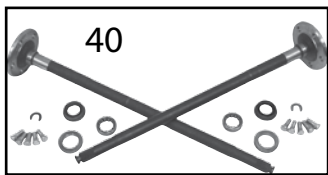

Item #	Description	Years	Comments	Ratio	Includes	Replaces Part #
19	Yoke, Pinion	87/95	w/ 3.219" U-Joint Length	All		83503318
		94/95	w/ 3.625" U-Joint Length	All		4746835
20	Strap & Bolt Kit, U-Joint	87/95	Hex Head Bolts	All		4006698K
		87/95	12-Point Head Bolts	All		4006928K
21	Nut, Pinion	87/95		All		J3182601
22	Seal, Axle	87/89	Inner	All		83503010
23	Axle Shaft Assembly	87/89	Right (28.85" Long)	All	24, 25, 30	83502882
		87/89	Left (30.35" Long)	All	24, 25, 30	83502883
24	Axle Shaft	87/89	Right (28.85" Long)	All		53000403
		87/89	Left (30.35" Long)	All		53000404
		1990	Right w/o ABS (29.04" Long)	All		5252956
		1990	Left w/o ABS (30.54" Long)	All		5252957
		91/92	Right (29.04" Long)	All		5252948
		91/92	Left (30.54" Long)	All		5252949
		93/95	Right (29.00" Long)	All		4713192
		93/95	Left (30.62" Long)	All		4713193
25	Stud, Wheel	87/95		All		83503053
26	Retainer, Axle Shaft	87/89		All		83503022
27	Seal, Axle Shaft	87/89	Outer	All		53000477
		90/95		All		4856336
28	Bearing, Axle Shaft	87/89		All		53000475
		90/95		All		J8134036
29	Retaining Ring, Axle Shaft	87/89		All		83503054
30	Bearing & Retainer Kit, Axle Shaft	87/89		All	26, 27, 28, 29	83501451
31	Bearing Kit, Axle Shaft	87/89		All	27, 28, 39	53000475K
32	Retainer, Axle Shaft	90/95	C-Clip	All		5252505
33	Axle Shaft Bearing Kit	90/95		All	27, 28, 32	8134036K
34	Cover, Differential Case	87/95		All	34, 36	83505125
35	Gasket, Differential Cover	87/95	Paper	All		35AXCG
36	Plug, Differential Cover	87/95		All		5252504
37	Differential Cover Kit	87/95		All	34, 35, 36, Cover Bolts	5252493
38	HD Differential Cover Kit	87/95	Red	All	34, 35, 36, 38, Cover Bolts	RT20025
		87/95	Black	All	34, 35, 36, 38, Cover Bolts	RT20032
39	RTV Silicone Sealant	87/95		All		J8993317
40	HD Performance Axle Kit	93/95		All		RT23001
41	Bearing & Seal Master Kit	90/95		All	2, 14, 15, 17, 18, 21, 27, 28, 35	D35MASKIT
42	Ring & Pinion Master Kit	87/95		3.07	1, 14, 15, 17, 18, 35	7072441X
43	Ring & Pinion Master Kit	87/95		3.55	1, 14, 15, 17, 18, 35	7072443X
44	Ring & Pinion Master Kit	87/95		4.11	1, 14, 15, 17, 18, 35	7072444X
45	Pinion Bearing & Seal Kit	87/95		All	14, 15, 17, 18, 35	D35PBK
46	Pinion & Carrier Bearing Kit	87/95		All	2, 3, 15, 16, 17, 18, 21, 38	3171166K
47	U-Bolt Yoke Kit	87/95	w/ 3.219" U-Joint Length	All		D35YOKEUBK
48	Pinion & Differential Shim Kit	87/95		All	3, 16	5017214AA