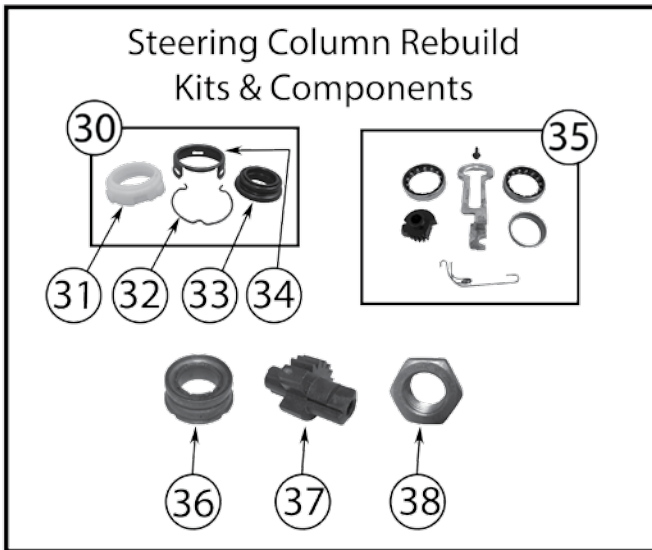

Item #	Description	Position	Years	Comments	Replaces Part #
30	Steering Shaft Bearing Kit		87/95	Includes 2 Bearings, 1 Retainer, & 1 Clip	4487696K
31	Steering Shaft Bushing	Upper	87/95		J4487696
32	Steering Shaft Coupling Spring	Lower	87/95		J4487739
33	Steering Column Bearing	Lower	87/95		J4486713
34	Steering Column Bearing Retainer		87/95		J4487743
35	Steering Column Bearing Kit		87/95	w/ Tilt Column; Includes Rack Kit, Bearings, & Small Parts	83510055
36	Steering Column Bearing	Front, Upper	87/95	w/o Tilt; Steering Column Upper Bearing Assembly	J8127850
37	Steering Column Sector		87/95	w/o Tilt	J8120097
38	Steering Wheel Nut		87/95		J4200414
39	Power Steering Pump Seal Kit		91/95		83501825
40	Power Steering Pump Seal Kit		87/90		83502149
41	Power Steering Pump Vane Kit		91/95	w/ 2.5L Engine	83501827
42	Power Steering Reservoir Clip		91/95	w/ 4.0L Engine	52037547
43	Power Steering Pump Bearing	Front	91/95	w/ Power Steering	83504034
44	Power Steering Pump Seal		91/95	w/ Power Steering	83501814
45	Steering Gear Repair Kit		87/95	w/ Manual Steering; Includes Sector Shaft, Bearings, & Seals	8120221K
46	Steering Gear Bearing & Seal Kit		87/95	w/ Manual Steering	5710618
47	Sector Shaft		87/95	w/ Manual Steering	J8120221
48	Sector Shaft Seal		87/95	w/ Manual Steering	J4486140
49	Sector Shaft Bushing		87/95	w/ Manual Steering	J3200496
50	Worm Shaft Seal		87/95	w/ Manual Steering	J4486141
51	Worm Shaft Bearing		87/95	w/ Manual Steering; 2 Required	J3200491
52	Worm Shaft Bearing Cup		87/95	w/ Manual Steering; 2 Required	J3200492
53	Steering Gear Access Cover Gasket		87/95	w/ Manual Steering	J0940522
54	Steering Gear Rack Kit		92/95	w/ Power Steering; Includes Rack, Hardware, & Grease	4713061
55	Steering Gear Access Cover Gasket Kit		87/95	w/ Power Steering; Includes Gasket & 4 Bolts	J8125038
56	Steering Gear Adjuster Plug Seal Kit		87/95	w/ Power Steering	J8130157
57	Steering Gear Rack Seal Kit		87/95	LHD; w/ Power Steering	J8125039
58	Steering Gear Bearing Kit		87/95	Located on End of Valve Assembly; w/ Power Steering	J8130152
59	Steering Gear Seal Kit	Valve Assembly	87/95	LHD; w/ Power Steering	J3204833
60	Steering Gear Seal Kit	Sector Shaft	87/95	LHD; w/ Power Steering	J8134568
61	Steering Gear Seal Kit	End Plug	87/95	w/ Power Steering	J8125037
62	Steering Gear Cover Shim Kit		87/95	w/ Manual Steering	J0940521
63	Steering Gear Adjuster Screw		87/95	w/ Manual Steering	J4486135
64	Sector Shaft Bearing		87/95	w/ Power Steering	J4487154
65	Steering Gear Bearing		87/95	Located on Valve Assembly	J8130142