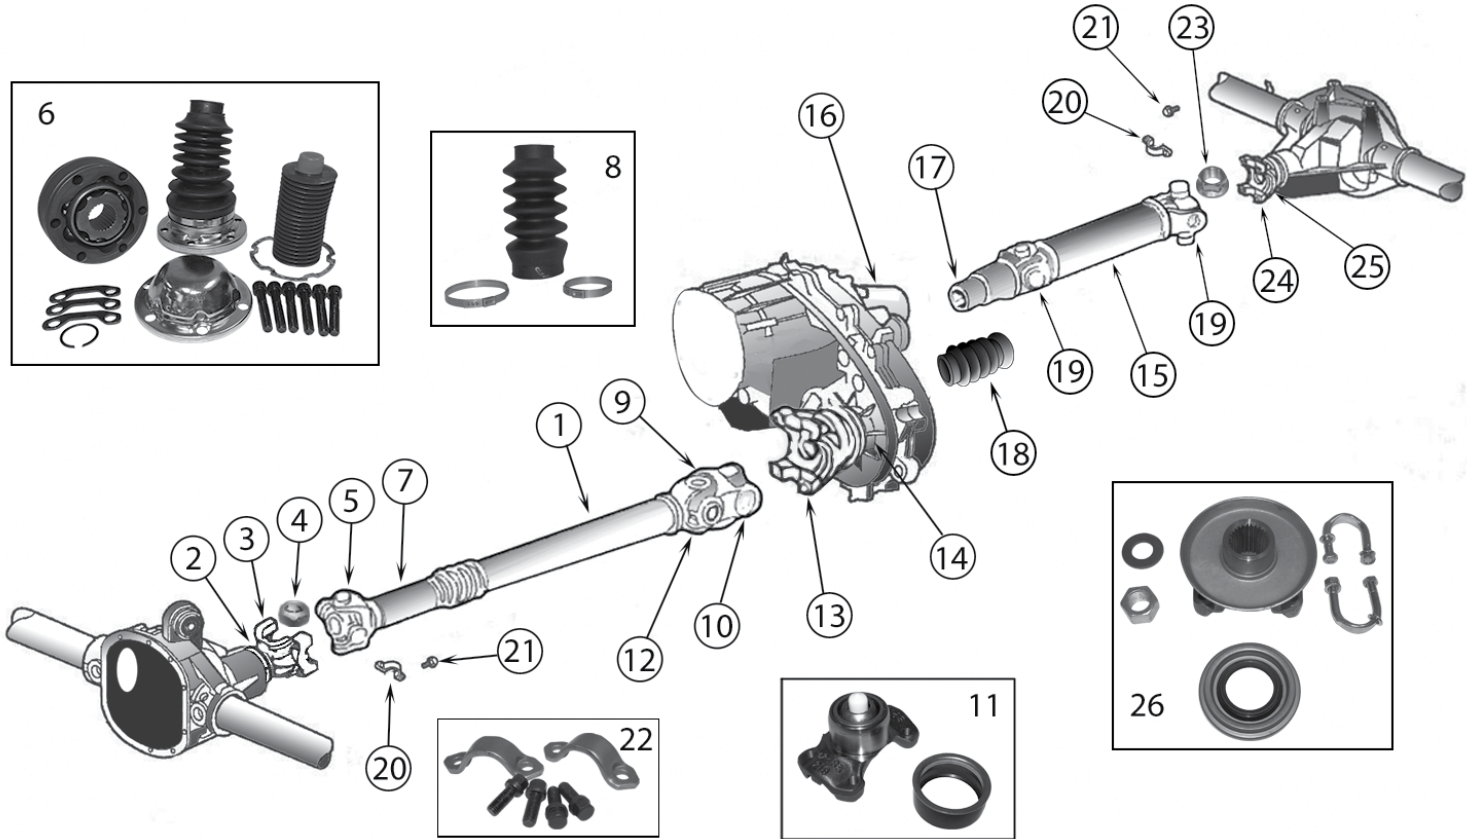

DRIVE SHAFTS

ZJ, ZG Grand Cherokee 1993 - 1998

Item #	Description	Model	Location	Years	Comments	Replaces Part #
1	Drive Shaft	ZJ	Front	93/94	w/ 4.0L Engine w/ AX15 Transmission; U-Joint Style	52098344 *
		ZJ	Front	1993	After 7/18/1992; w/ 4.0L Engine w/ AW4 Transmission; U-Joint Style; 30.53" Collapsed	52098341
		ZJ	Front	94/95	w/ 4.0L Engine w/ 42RE Transmission; U-Joint Style; 30.625" Collapsed	52087805
		ZJ	Front	94/96	Until 11/1/1995; w/ 4.0L Engine w/ 42RE Transmission; CV Shaft; 31.25" Collapsed	52098850
		ZJ	Front	94/96	Until 11/1/1995; w/ 4.0L Engine w/ 42RE Transmission; U-Joint Style; 30.53" Collapsed; w/ NP242 Transfer Case	52098790
		ZJ	Front	96/98	After 11/1/1995; w/ 4.0L Engine w/ 42RE Trans. w/ NP242 Transfer Case; U-Joint Style; 33" Collapsed	52098707
		ZJ	Front	96/98	After 11/1/1995; w/ 4.0L Engine w/ 42RE Trans. w/ NP249 Transfer Case; CV Shaft; 33.5" Collapsed	52099260
		ZJ	Front	93/95	w/ 5.2L Engine w/ 46RH Transmission; U-Joint Style; 33" Collapsed	53008427
		ZJ	Front	94/95	w/ 5.2L Engine w/ 46RH Transmission; CV Shaft; 32.875" Collapsed	52098501
ZJ	Front	96/98	After 11/1/1995; w/ 5.2L, 5.9L Engine w/ 44RE Transmission w/ NP249 Transfer Case; U-Joint Style; 31.25" Collapsed	52098379		
2	Seal, Pinion	ZJ, ZG	Front	93/98		83503390
3	Yoke, Pinion	ZJ	Front	93/98	U-Joint Style	83503388
4	Nut, Pinion	ZJ, ZG	Front	93/98		J0801367
5	U-Joint, Drive Shaft	ZJ, ZG	Front	93/98	Front Joint; Sealed	4882793
		ZJ, ZG	Front	93/98	Front Joint; Greasable	J8126614
		ZJ, ZG	Front	93/98	Front Joint; Spicer Greasable	8126614SP
6	CV Joint Repair Kit	ZJ	Front	93/98	Axle End	520992FRK
7	Slip Yoke, Drive Shaft	ZJ	Front	93/96		J8126400
8	Boot Kit, Drive Shaft	ZJ, ZG	Front	97/98	w/ 2.5L Dsl., 4.0L Engines	5012793AA
9	Yoke, Center, Drive Shaft	ZJ, ZG	Front	93/98		J8130296

* This Part # not currently carried by Crown Automotive