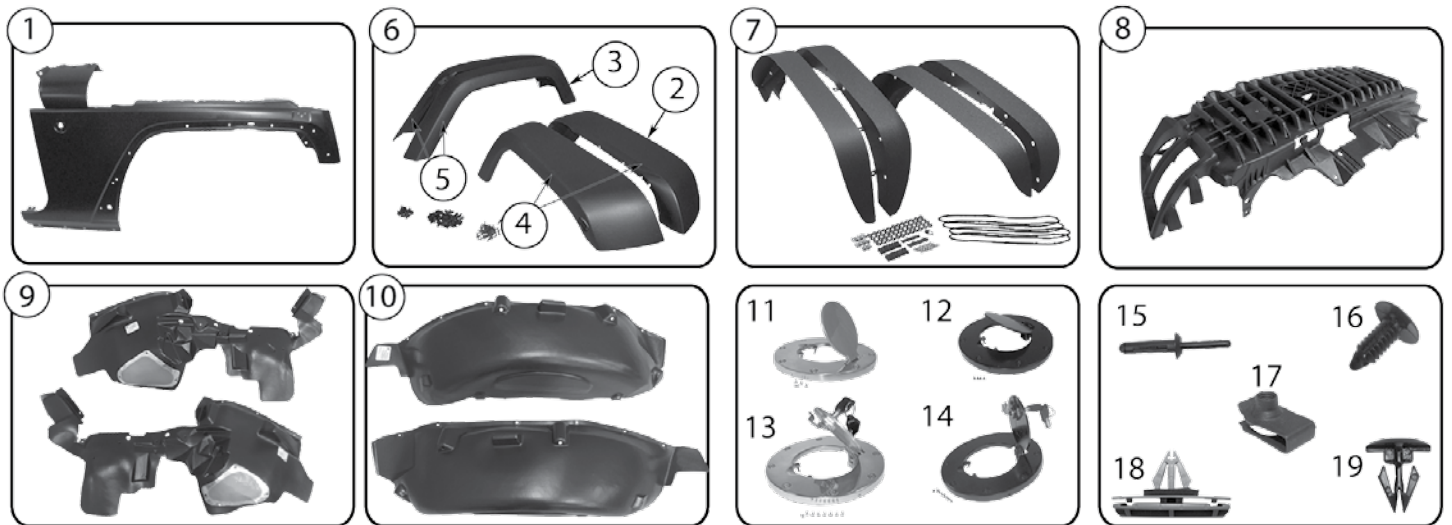

Item #	Description	Years	Position	Color	Comments	Replaces Part #
Fender & Related						
1	Fender	07/17	Left	Black Primed		68002399AD
		07/17	Right	Black Primed		68002398AD
2	Fender Flare	07/17	Front, Left	Black Textured		5KF09RXFAG
		07/17	Front, Left	Smooth Paintable		5KC87TZZAG
		07/17	Front, Right	Black Textured		5KF08RXFAG
		07/17	Front, Right	Smooth Paintable		5KC86TZZAG
3	Fender Flare	07/17	Rear, Left	Black Textured		5KF17RXFAE
		07/17	Rear, Left	Smooth Paintable		5KC85TZZAE
		07/17	Rear, Right	Black Textured		5KF16RXFAE
		07/17	Rear, Right	Smooth Paintable		5KC84TZZAE
4	Fender Flare Set	07/17	Front, L & R	Black Textured	Includes 2 Flares & Hardware	5KFKFR
5	Fender Flare Set	07/17	Rear, L & R	Black Textured	Includes 2 Flares & Hardware	5KFKRR
6	Fender Flare Kit	07/17	F & R, L & R	Black Textured	Includes 4 Flares & Hardware	5KFK
		07/17	F & R, L & R	Smooth Paintable	Includes 4 Flares & Hardware	5KCK
7	Fender Flare Kit	07/17	F & R, L & R	Textured Steel	Includes 4 Flares & Hardware	RT26085
8	Fender Flare Brace	07/17	Front, Left	Black	Fits Under Fender Flare	55078134AF
		07/17	Front, Right	Black	Fits Under Fender Flare	55078135AF
9	Fender Liner	07/17	Front, Left			55157117AH
		07/17	Front, Right			55157116AH
10	Fender Liner	07/17	Rear, Left			55157127AH
		07/17	Rear, Right			55157126AH
11	Fuel Door	07/17		Polished Aluminum	Non-Locking	RT26051
12	Fuel Door	07/17		Black	Non-Locking	RT26053
13	Fuel Door	07/17		Polished Aluminum	Locking	RT26052
14	Fuel Door	07/17		Black	Locking	RT26054
15	Retainer	07/17	F or R, L or R		Flare Mounting; M6.3 X 25 Rivet	6506007AA
16	Retainer	07/17	F or R, L or R		Flare Mounting; 5/16" X 13/16	J4007117
17	Clip Nut	07/17	F or R, L or R		Flare Mounting; M6 X 1	6504118
18	Retainer	07/17	F or R, L or R		Flare Mounting	55157055AA
19	Retainer	07/17	Front, L or R		Flare Mounting; 1 Required Per Flare	68033045AA