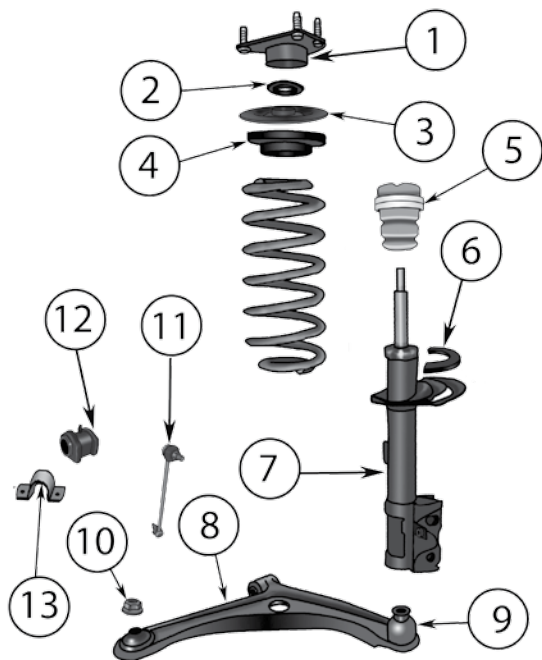

FRONT

REAR

Item #	Description	Position	Years	Comments	Replaces Part #
Front Suspension					
1	Strut Mount	Left or Right	07/17		5085461AB
2	Strut Mount Bearing	Left or Right	07/17		5085458AA
3	Coil Spring Seat	Upper	07/17		5085403AD
4	Coil Spring Isolator	Upper	07/17		5105822AA
5	Bump Stop	Left or Right	07/17		5171137AB
6	Coil Spring Isolator	Lower	07/17		5085405AC