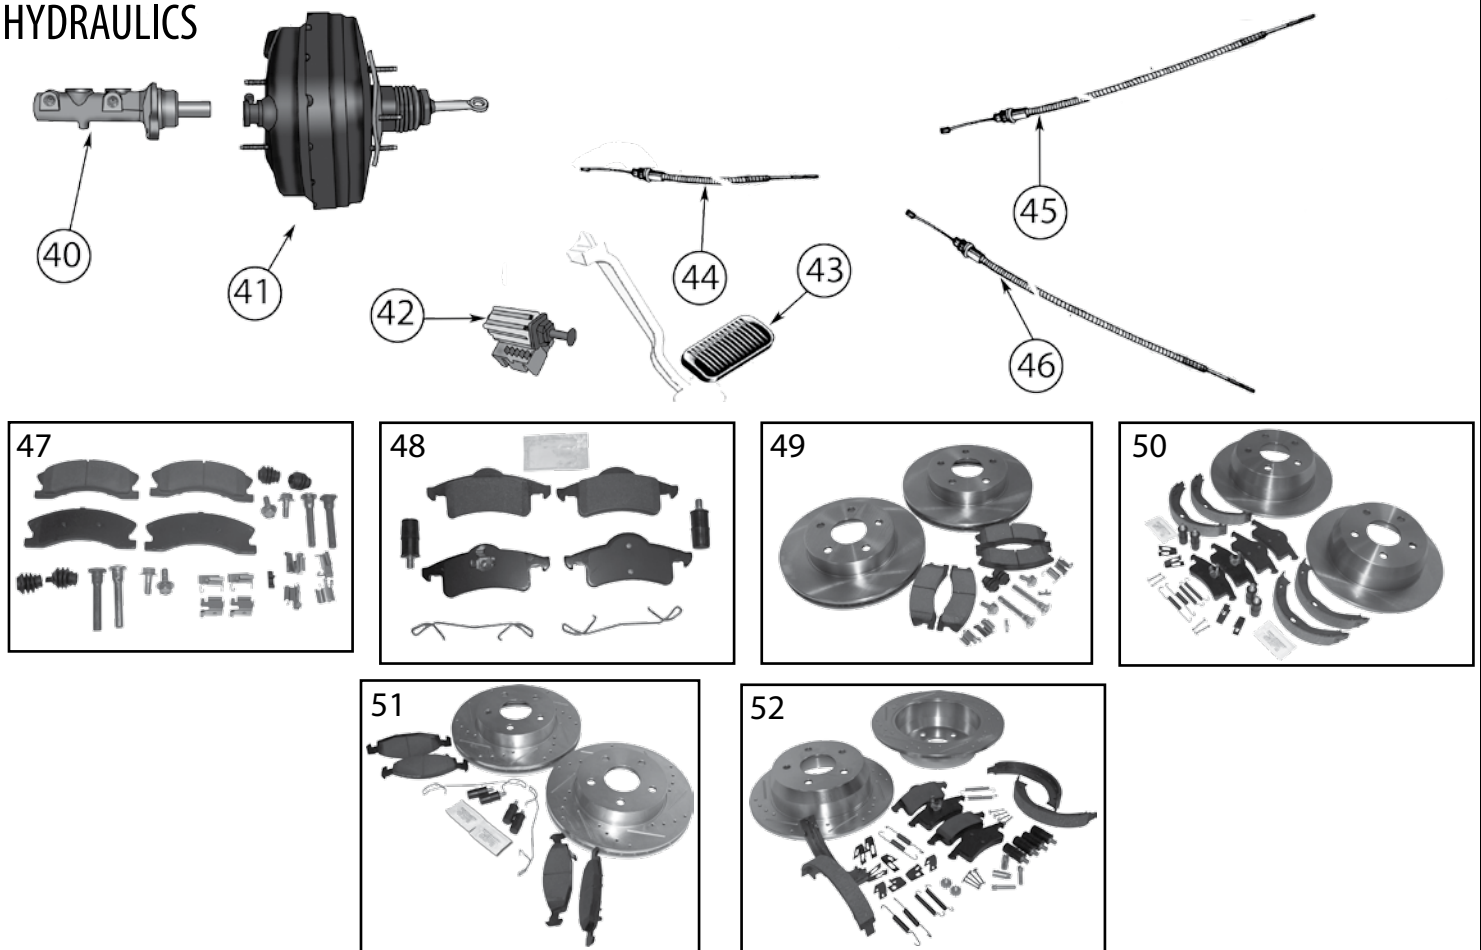

HYDRAULICS

Item #	Description	Years	Position	Notes	Replaces Part #
Hydraulics, Parking Brake Cables, & Miscellaneous					
40	Master Cylinder	99/04		Reservoir Not Included	5011260AB
41	Brake Booster	99/04		w/ 4.0L, 4.7L Engines	5011261AB *
42	Brake Light Switch	99/04			56042023
43	Brake Pedal Pad	99/04			68031956AA
44	Parking Brake Cable	99/04	Front		52128243AD
45	Parking Brake Cable	99/04	Left Rear		52128119AC
46	Parking Brake Cable	99/04	Right Rear		52128118AC
Kits & Upgrades					
47	Brake Pad Service Kit	99/02	Front	w/ Teves (Black) Calipers; Includes Pads, Springs, & Pin Kit	5011969MK
		99/04	Front	w/ Akebono (Silver) Calipers; Includes Pads, Springs, & Pin Kit	5093183MK
48	Brake Pad Service Kit	99/04	Rear	Includes Pads, Springs, & Pin Kit	5011970MK
49	Disc Brake Service Kit	99/02	Front	w/ Teves (Black) Calipers; Includes Rotors, Pads, Springs, & Pin Kit	52098672KE
		99/04	Front	w/ Akebono (Silver) Calipers; Includes Rotors, Pads, Springs, & Pin Kit	52098672KL
50	Disc Brake Service Kit	99/04	Rear	Includes Rotors, Pads, Shoes, & Hardware	52098666K
51	Performance Brake Kit	99/02	Front	w/ Teves (Black) Calipers; Includes Pads, Drilled & Slotted Rotors, & Hardware	RT31035
		99/04	Front	w/ Akebono (Silver) Calipers; Includes Pads, Drilled & Slotted Rotors, & Hardware	RT31036
52	Performance Brake Kit	99/04	Rear	Includes Drilled & Slotted Rotors, Pad Set, Parking Brake Shoe Set, & Hardware	RT31034

* This Part # not currently carried by Crown Automotive