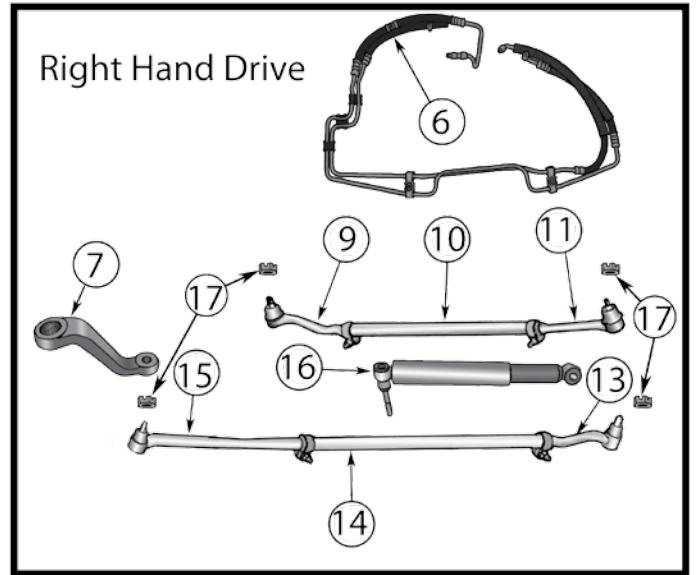

Item #	Description	Position	Years	Models	Comments	Replaces Part #
1	Steering Gear Assembly		99/04	All	LHD	52088273AC
2	Power Steering Pump		99/00	All	w/ 4.7L Engine	5080551AC
			01/04	All	w/ 4.7L Engine	52089300AB
			99/01	All	w/ 3.1L Diesel Engine	52088582AC
			99/04	All	w/ 4.0L	5080551AC