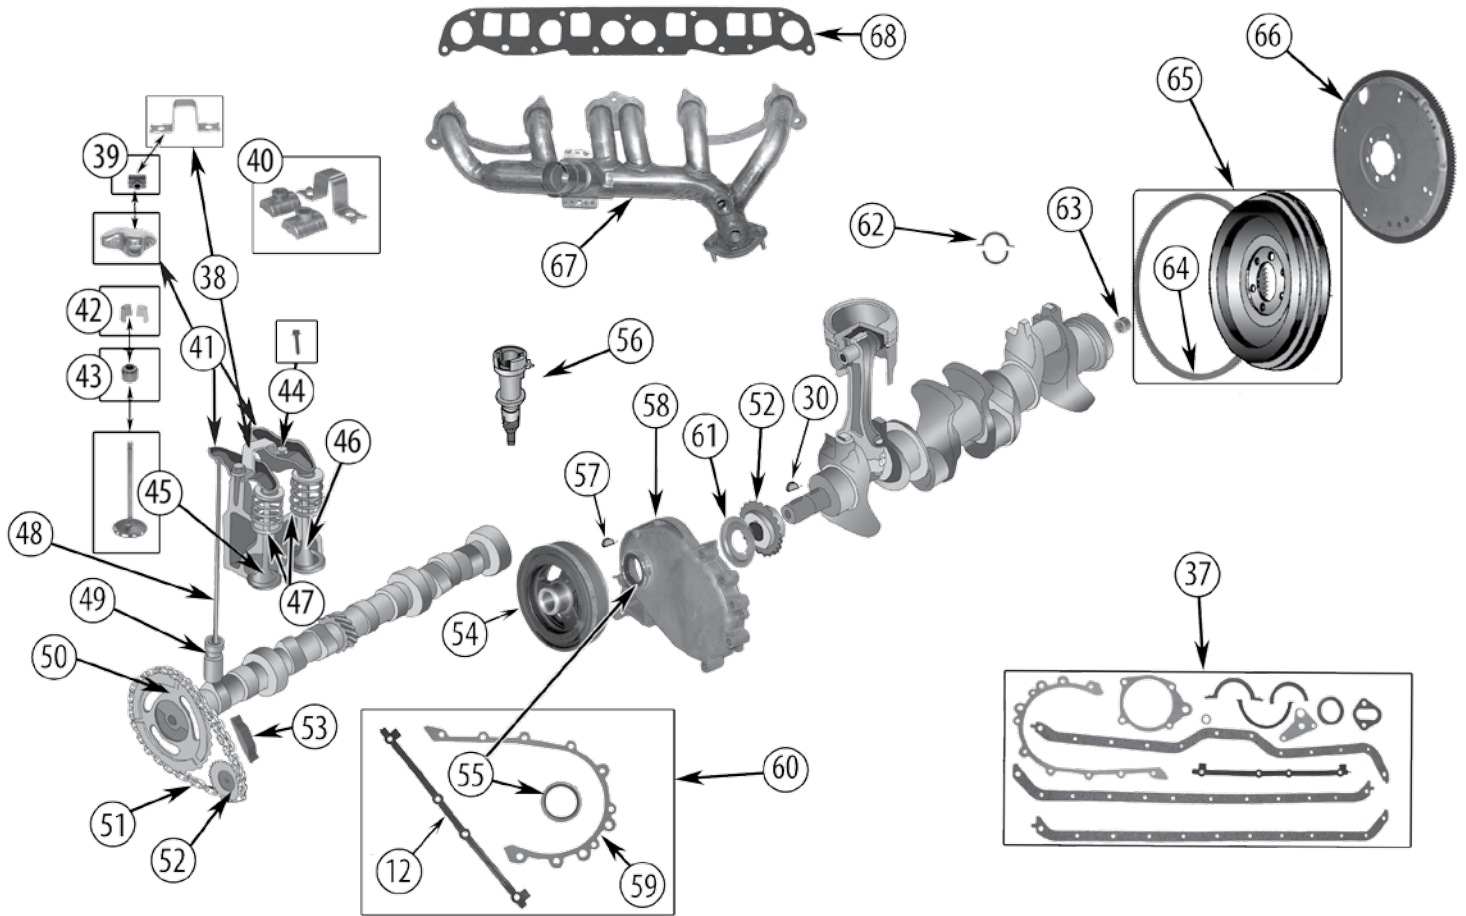

Item #	Description	Years	Models	Comments	Replaces Part #
37	Lower Gasket Set	87/91	All	w/ Cork & Rubber Oil Pan Set	J8125722
		92/99	All	w/ 1 Piece Oil Pan Gasket	4713221
		2000	TJ	w/ 1 Piece Oil Pan Gasket	4713221
		2000	XJ, WJ	w/ 1 Piece Oil Pan Gasket	5017432AC
		01/06	All	w/ 1 Piece Oil Pan Gasket	5017432AC
38	Rocker Arm Bridge	87/06	All		J3236513
39	Rocker Arm Pivot	87/06	All		J3235090
40	Pivot Kit	87/06	All	Contains 2 Pivots & 1 Bridge	3236513K
41	Rocker Arm Rocker Arm Kit	87/06	All		J3242393
		87/06	All	Includes 12 Rockers, 12 Pivots, & 6 Bridges	3242393K
42	Valve Spring Lock	87/98	All	w/ 1 Groove	33003521
		1999	TJ, XJ	w/ 1 Groove	33003521
		1999	WJ	w/ 3 Grooves	53010515AA
		00/06	All	w/ 3 Grooves	53010515AA
43	Valve Seal	87/06	All	Intake; Standard	53009886
		87/06	All	Exhaust; Standard	53009887
44	Rocker Arm Bolt	87/06	All		J8120512
45	Intake Valve	87/98	All	Standard w/ 1 Groove	33003515
		1999	TJ, XJ	Standard w/ 1 Groove	33003515
		1999	WJ	Standard w/ 3 Grooves	53010512AA
		00/06	All	Standard w/ 3 Grooves	53010512AA