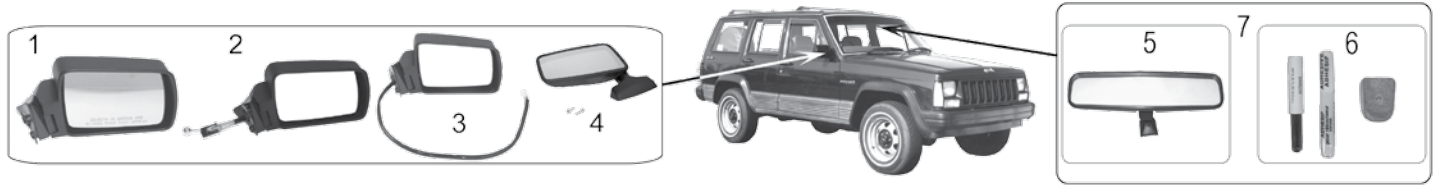

Item #	Description	Position	Years	Models	Finish	Notes	Replaces Part #
1	Side Mirror	Left	84/96	XJ, MJ	Black	Non-Export; Manual Folding	55034131
		Right	84/96	XJ, MJ	Black	Non-Export; Manual Folding	82200314
		Left	97/01	XJ	Textured Black	Manual Folding	55154947AC
		Right	97/01	XJ	Textured Black	Manual Folding	55154946AC
		Left	86/87	MJ	Chrome	Manual Folding	82200315
2	Side Mirror	Left	84/96	XJ, MJ	Chrome	Non-Export; Remote; Manual Folding	55034121
		Right	84/96	XJ, MJ	Chrome	Non-Export; Remote; Manual Folding	55034120
		Left	84/96	XJ, MJ	Black	Non-Export; Remote; Manual Folding	55034123
		Right	84/96	XJ, MJ	Black	Non-Export; Remote; Manual Folding	55034122
3	Side Mirror	Left	84/96	XJ, MJ	Chrome	Non-Export; Power; Manual Folding	55034127
		Right	84/96	XJ, MJ	Chrome	Non-Export; Power; Manual Folding	55034126
		Left	84/96	XJ, MJ	Black	Non-Export; Power; Manual Folding	55075433
		Right	84/96	XJ, MJ	Black	Non-Export; Power; Manual Folding	55075432
		Left	97/01	XJ	Textured Black	Power; Manual Folding; Non-Heated	55154949AC
		Right	97/01	XJ	Textured Black	Power; Manual Folding; Non-Heated	55154948AC
		Left	97/01	XJ	Textured Black	Power; Manual Folding; Heated	55154951AC
		Right	97/01	XJ	Textured Black	Power; Manual Folding; Heated	55154950AC
4	Side Mirror	Left	87/90	XJ, MJ	Black	Small, Non-Remote	55024249
		Right	87/90	XJ, MJ	Black	Small, Non-Remote	55016210
	Side Mirror Set	L & R	87/90	XJ, MJ	Black	Includes 2 Small, Non-Remote Mirrors	55027207K
5	Rearview Mirror		84/91	XJ		9.75" Wide	J8993023
6	Rearview Mirror Mount Kit		84/91	XJ, MJ		Includes Mirror Button & Adhesive	J3657374
			92/01	XJ, MJ		Includes Mirror Button & Adhesive	55076401
7	Rearview Mirror Kit		84/91	XJ		Includes 9.75" Wide Mirror & Button	8993023K