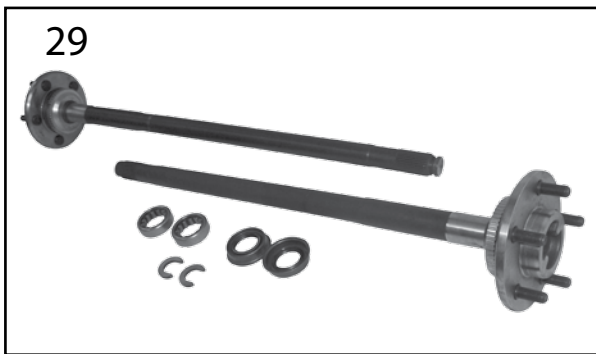

Item #	Description	Years	Comments	Ratio	Includes	Replaces Part #
1	Ring & Pinion Set	94/96		3.55 (39/11)	3, 10, 11, 12, 13, 14, 16, 19, 20	4856362
		94/98		3.73 (41/11)	3, 10, 11, 12, 13, 14, 16, 19, 20	4856346
2	Bearing Set, Differential	94/98	Includes 2 Bearings & 2 Cups	All		4864213