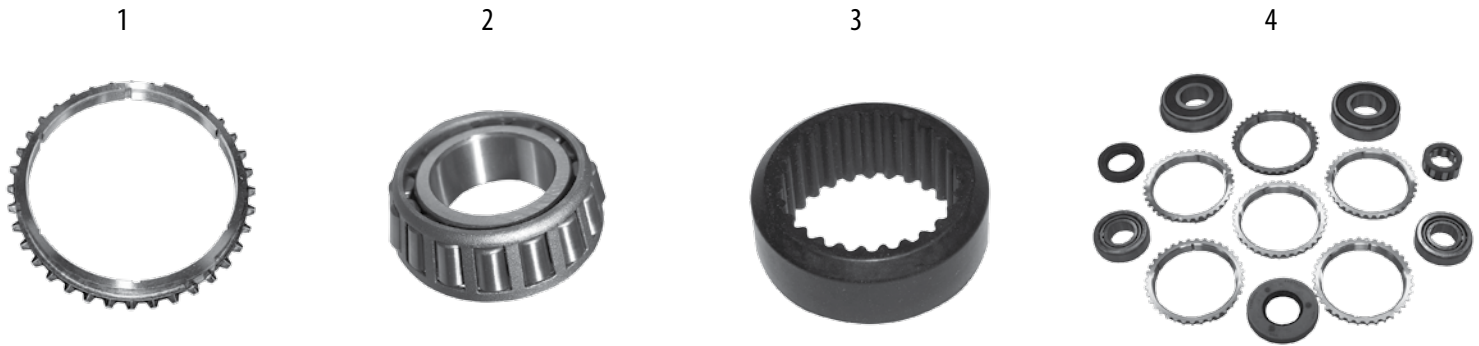

MANUAL TRANSMISSION NV1500 & NV2550 Transmission Components

Item #	Description	Model	Year	Comments	Replaces Part #
NV1500 - 5-Speed Transmission					
1	Blocking Ring, Synchronizer	KJ	2002	5 Required	5013368AA
		KJ	03/04	4 Required	5013368AA
		KJ	03/04	1 Required on 5th Gear Synchronizer	5013366AA
2	Cluster Gear Bearing	KJ	02/04	Front or Rear	5013416AA
3	Output Seal	KJ	02/04		5013334AA
4	Transmission Overhaul Kit	KJ	02/04	Includes Bearing & Blocking Rings	BKNV1500

NV2550 - 5-Speed Transmission					
1	Blocking Ring, Synchronizer	TJ	03/04	1st-4th Gear Synchronizer; 4 Required	5013368AA
		TJ	03/04	5th Gear Synchronizer; 1 Required	5013366AA
2	Cluster Gear Bearing	TJ	03/04	Front or Rear	5013416AA