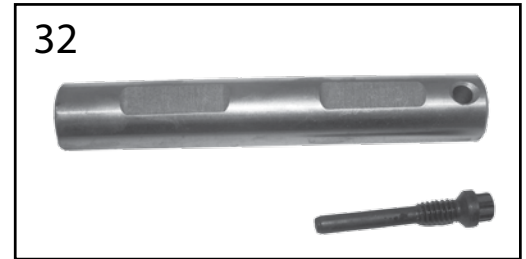

Item #	Description	Year	Comments	Ratio	Includes	Replaces Part #
1	Ring & Pinion Set	2002		3.73	10, 12, 19	5012807AC
		2002		4.10	10, 12, 19	5066492AB
2	Bearing Set, Differential	2002	Includes 2 Bearings & 2 Cups	All		J8126500
3	Shim Set, Differential	2002		All		83503004
4	Case Assembly, Differential	2002	w/ Standard Differential	All	2, 10	5066480AA
5	Case Assembly, Differential	2002	w/ Trac-Lok Differential	All		5066494AB *
6	Gear Set, Differential, Standard	2002	w/ Tag # 52111418AB, 52111771AB	All		4740670
		2002	w/ Tag # 52111418AF, 52111771AF	All	10	5086169AA
7	Gear Set, Differential, Trac-Lok	2002		All		5252497
8	Disc Kit, Differential, Trac-Lok	2002		All		83500263
9	Pin, Differential Shaft	2002	w/ Standard Differential	All		5252502
10	Bolt Kit, Ring Gear	2002	Includes 10 Bolts	All		5012810AC
11	Bearing Kit, Pinion	2002	Inner	All		5252507
12	Crush Spacer, Pinion	2002		All		5012809AA
13	Shim Kit, Pinion	2002		All		83503003
14	Bearing Kit, Pinion	2002	Outer	All		5252508
15	Seal, Pinion	2002		All		5012813AA
16	O-Ring, Pinion	2002		All		4883964AA
17	Yoke, Axle	2002		All		5072212AA
18	Strap & Bolt Kit, U-Joint	2002	w/ 12 Point Bolts	All		4006928K
		2002	w/ Hex Head Bolts	All		4006698K
19	Nut, Pinion	2002		All		J3182601
20	Axle Shaft Assembly	2002	Right	All	21, 22, 23, 24, 25	5066484AA
		2002	Left	All	21, 22, 23, 24, 25	5066485AA
21	Retaining Ring, Axle Shaft	2002		All		5072894AA
22	Bearing, Axle Shaft	2002		All		5012825AA
23	Seal, Axle Shaft	2002		All		5012824AA
24	Retainer, Axle Shaft	2002		All		5066486AA
25	Stud, Wheel	2002		All		5016496AA
26	Cover, Differential	2002		All		5066490AA *
27	Gasket, Differential Cover	2002	Paper	All		35AXCG
28	Bolt, Differential Cover	2002		All		J0273573
29	Plug, Differential Cover	2002	Rubber	All		5252504
30	RTV Silicone Sealant	2002		All		J8993317
31	Pinion & Differential Shim Kit	2002		All	3, 13	5017214AA
32	Shaft & Pin Kit, Differential	2002	w/ Standard Differential	All		5252502K

* This Part # not currently carried by Crown Automotive