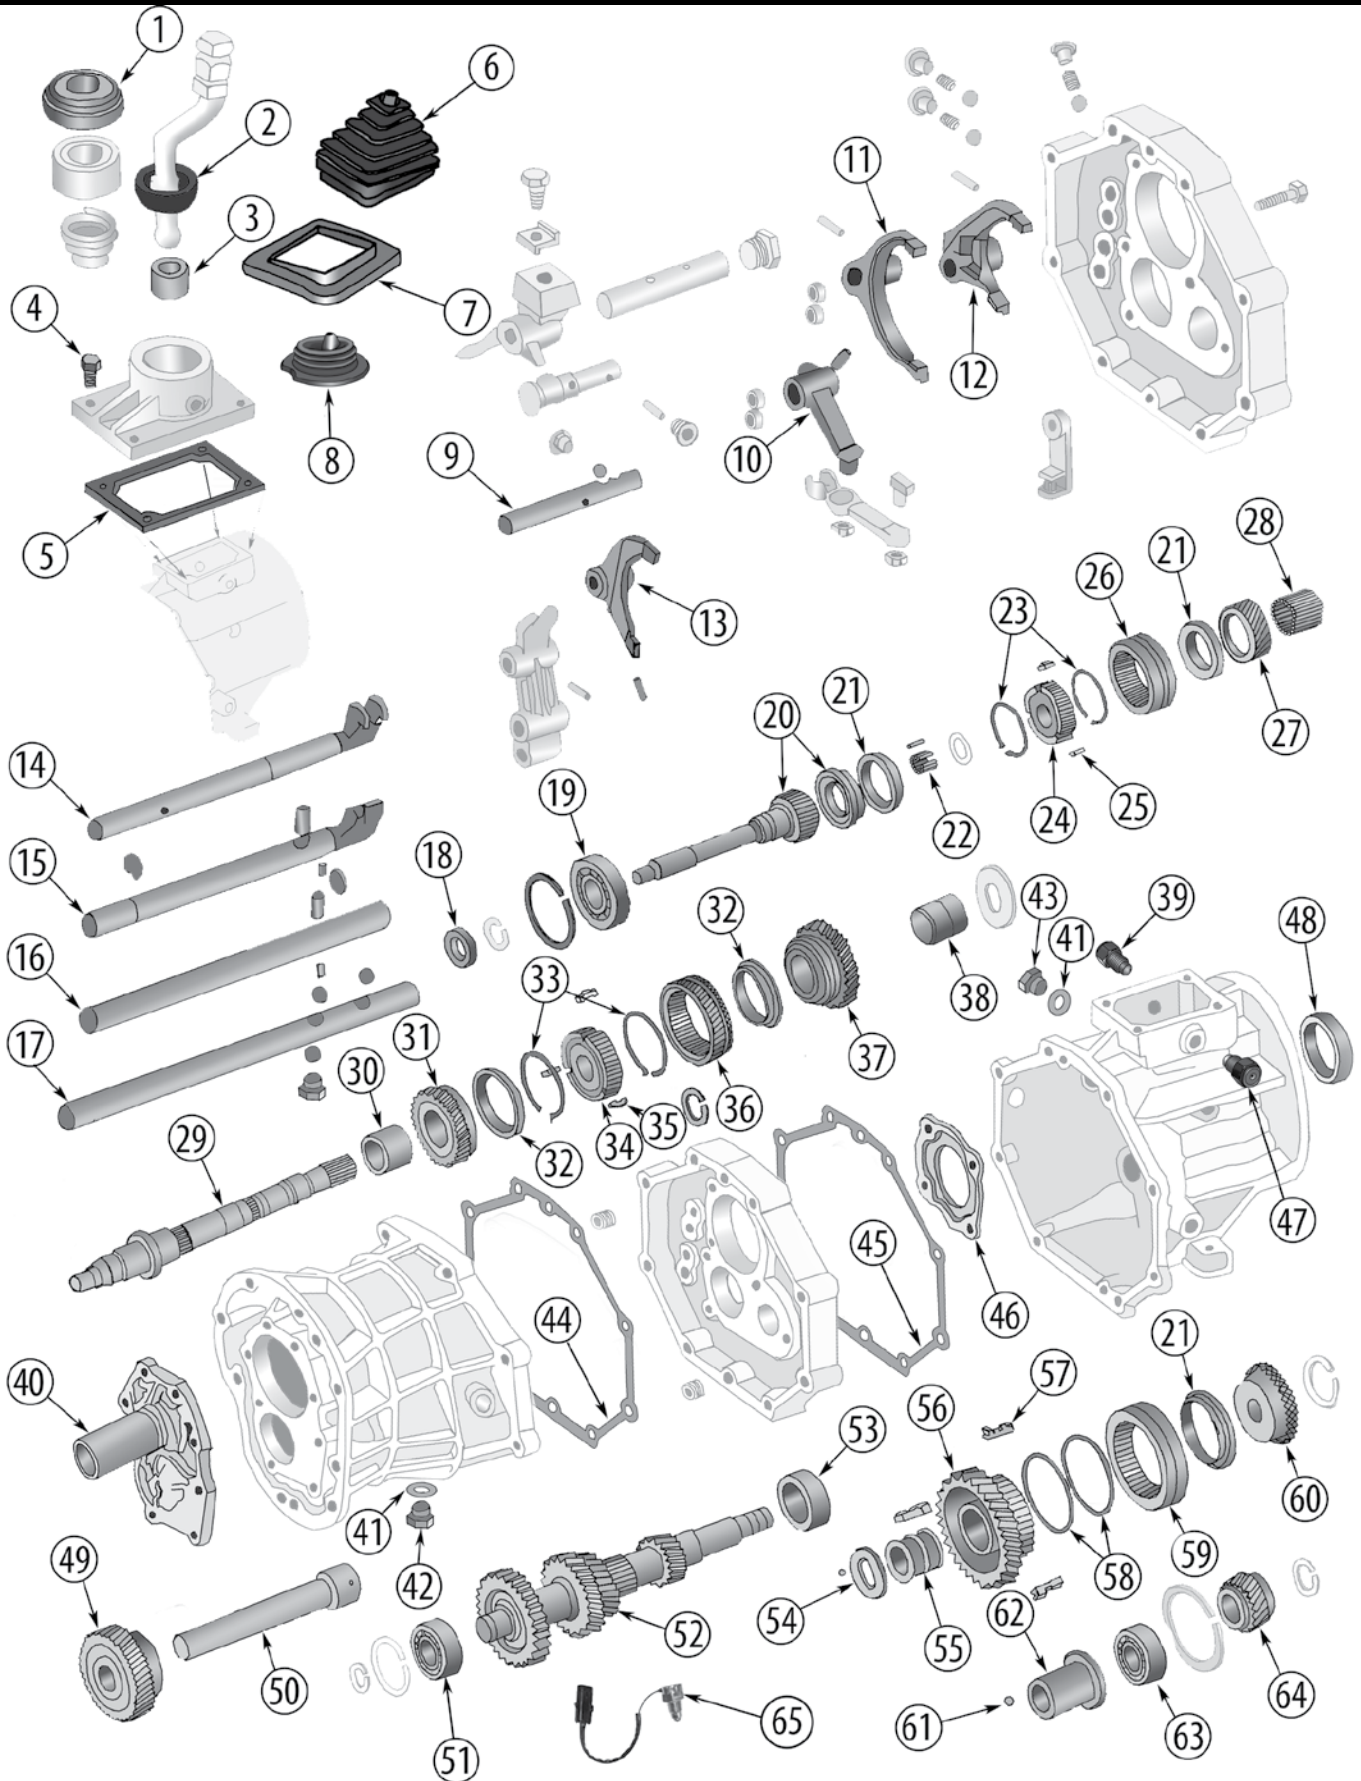

Item	Description	Comments	Transmission	Replaces Part #
1	Boot, Gear Shift		AX4, AX5	83500520
2	Shift Retainer Seal		AX4, AX5	4864220X
3	Bushing, Shift Lever		AX4, AX5	83500519
4	Bolt, Shift Lever Housing	XJ, MJ Only	AX4, AX5	83500525
5	Shift Retainer Gasket		AX4, AX5	83500521
6	Shift Boot	Upper; TJ	AX5	52078558
7	Bezel, Gearshift Lever Boot	84/94 XJ, MJ; TJ	AX4, AX5	53000056AB
8	Shift Boot	Lower; Shifter to Body; TJ	AX5	52078970AC
9	Shaft, Rear Reverse Gear Shift		AX4, AX5	83500536
10	Fork, Reverse Gear Shift		AX4, AX5	83500526
11	Fork, 3rd & 4th Gear Shift	After 11/6/1988; Includes Synchronizer Sleeve	AX4, AX5	4740236
12	Fork, 1st & 2nd Gear Shift		AX4, AX5	83502662
13	Fork, 5th Gear Shift	Until 4/1/1993 After 4/1/1993	AX5 AX5	83500637 * 4746656
14	Shaft, 3rd & 4th Gear Shift		AX4 AX5	83506048 * 83506047
15	Shaft, 1st & 2nd Gear Shift		AX4, AX5	83506055
16	Shaft, Front Reverse Gear Shift	Until 4/1/1993 Until 4/1/1993	AX4 AX5	83506053 83506052
17	Shaft, 5th Gear Shift	Until 4/1/1993 After 4/1/1993	AX5 AX5	83500538 4746660
18	Seal, Input		AX4, AX5	83500501
19	Bearing, Input Shaft	Front; 84/85 Front; 86/02	AX4, AX5 AX4, AX5	83500643 83502681
20	Shaft, Input	84/85 w/ Gas Engine; Until 11/5/1988 w/ Gas Engine; After 11/5/1988	AX4, AX5 AX4, AX5 AX4, AX5	83500554 * 83502682 83506020
21	Blocking Ring, 3rd & 4th Gear Synchronizer		AX4, AX5	83500566
22	Needle Bearing, Input Shaft	13 Required	AX4, AX5	83502680
23	Spring, 3rd & 4th Gear Synchronizer		AX4, AX5	83500568
24	Hub, 3rd & 4th Gear Synchronizer	Until 11/5/1988 After 11/5/1988	AX4, AX5 AX4, AX5	83500562 83506027
25	Key, 3rd & 4th Gear Synchronizer	Until 11/5/1988 After 11/5/1988	AX4, AX5 AX4, AX5	83500565 83506029
26	Sleeve, 3rd & 4th Gear Synchronizer	Until 11/5/1988 After 11/5/1988; Includes Fork	AX4, AX5 AX4, AX5	83500563 4740236
27	Gear, 3rd		AX4, AX5	83500552 *
28	Bearing, 3rd Gear	Caged Roller Bearing	AX4, AX5	83500576
29	Main Shaft	LHD, 4WD	AX4, AX5	83503105
30	Bearing, 2nd Gear	Caged Roller Bearing	AX4, AX5	83500577
31	Gear, 2nd	Until 11/5/1988 After 11/5/1988	AX4, AX5 AX4, AX5	83500551 83506018
32	Blocking Ring, 1st & 2nd Gear Synchronizer	2 Required	AX4, AX5	83500567
33	Spring, 1st & 2nd Gear Synchronizer	2 Required	AX4, AX5	83500569
34	Hub, 1st & 2nd Gear Synchronizer		AX4, AX5	83500561
35	Key, 1st & 2nd Gear Synchronizer		AX4, AX5	83500564

* This Part # not currently carried by Crown Automotive

Continued to Next Page . . .