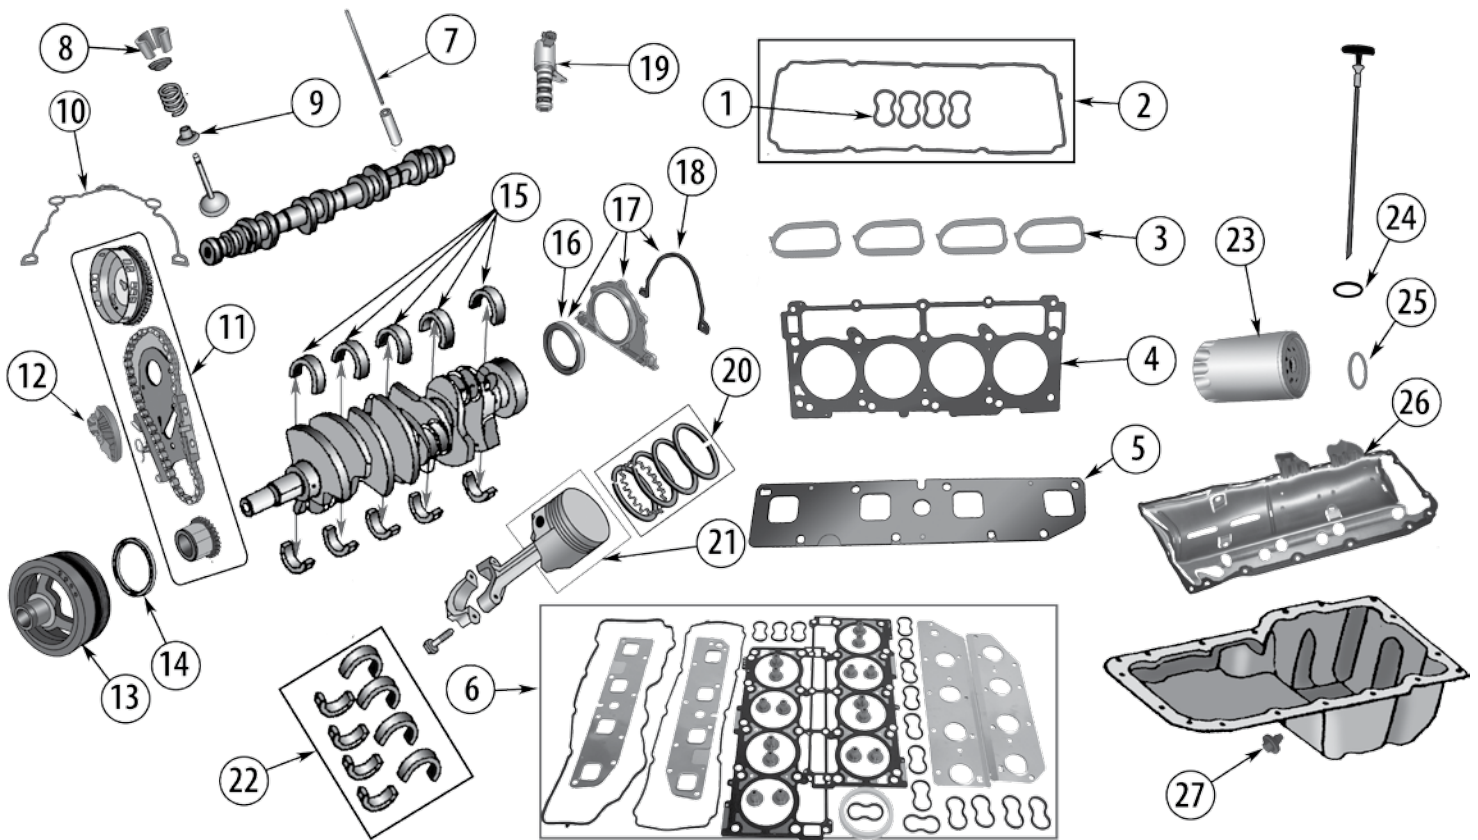

Item #	Description	Years	Engine	Comments	Replaces Part #
1	Spark Plug Well Gasket	05/17	5.7L, 6.1L, 6.4L	8 Required	53021569AD
2	Valve Cover Gasket Kit	05/17	5.7L, 6.1L, 6.4L	Left or Right; Includes 1 Valve Cover Gasket & 4 Spark Plug Well Gaskets	5114179AB
3	Intake Manifold Gasket	05/08	5.7L	8 Required	53032382AB
		09/17	5.7L	8 Required	53022143AB
		06/10	6.1L	8 Required	5037503AA *
		11/17	6.4L	8 Required	53022143AB
4	Cylinder Head Gasket	05/08	5.7L	Left	53021621AE
		09/17	5.7L	Left	53022307AA
		05/08	5.7L	Right	53021620AE
		09/17	5.7L	Right	53022306AA
		06/10	6.1L	Left or Right	5037592AC *
		11/17	6.4L	Left	5038281AE *
		11/17	6.4L	Right	5038280AE *

* This Part # not currently carried by Crown Automotive