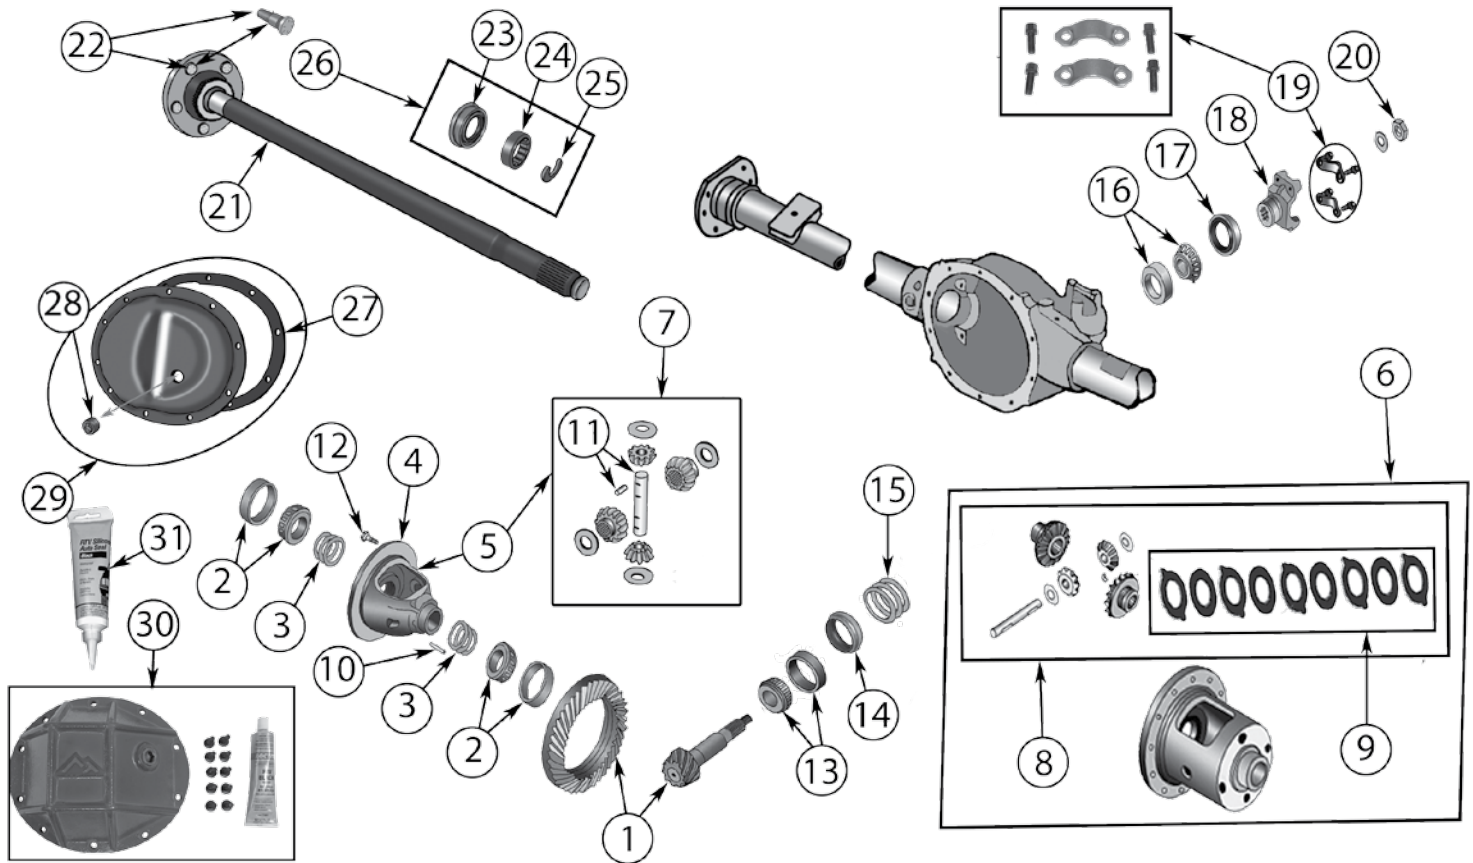

Item #	Description	Years	Comments	Ratio	Includes	Replaces Part #
1	Ring & Pinion	97/00	Until 10/1/2000; Uses 3/8" Ring Gear Bolts	3.07 (43-14)	1	83505472
		97/00	Until 10/1/2000; Uses 3/8" Ring Gear Bolts	4.11 (37-9)	1	83504938
		97/00	Until 10/1/2000; Uses 3/8" Ring Gear Bolts	4.56 (41-9)	1	83504377
		97/00	Until 10/1/2000; Uses 3/8" Ring Gear Bolts	4.88 (39-8)	1	D35488
		00/06	After 10/1/2000; Uses 7/16" Ring Gear Bolts	3.07 (43-14)	1, 12, 14, 20	5073013AA
		97/00	Until 10/1/2000; Uses 3/8" Ring Gear Bolts	3.55 (39-11)	1, 12, 14, 20	4761676
		00/06	After 10/1/2000; Uses 7/16" Ring Gear Bolts	3.55 (41-11)	1, 12, 14, 20	5012828AC
		97/00	Until 10/1/2000; Uses 3/8" Ring Gear Bolts	3.73 (41-11)	1, 12, 14, 20	4761678
		00/06	After 10/1/2000; Uses 7/16" Ring Gear Bolts	3.73 (41-11)	1, 12, 14, 20	5086639AA
		00/06	After 10/1/2000; Uses 7/16" Ring Gear Bolts	4.11 (37-9)	1, 12, 14, 20	5073266AB
		97/00	Until 10/1/2000; Uses 3/8" Ring Gear Bolts	4.56 (41-9)	1, 12, 13, 14, 15, 16, 17, 27	D35456TJ
		00/06	After 10/1/2000; Uses 7/16" Ring Gear Bolts	4.56 (41-9)	1, 12, 13, 14, 15, 16, 17, 20	5086617AA