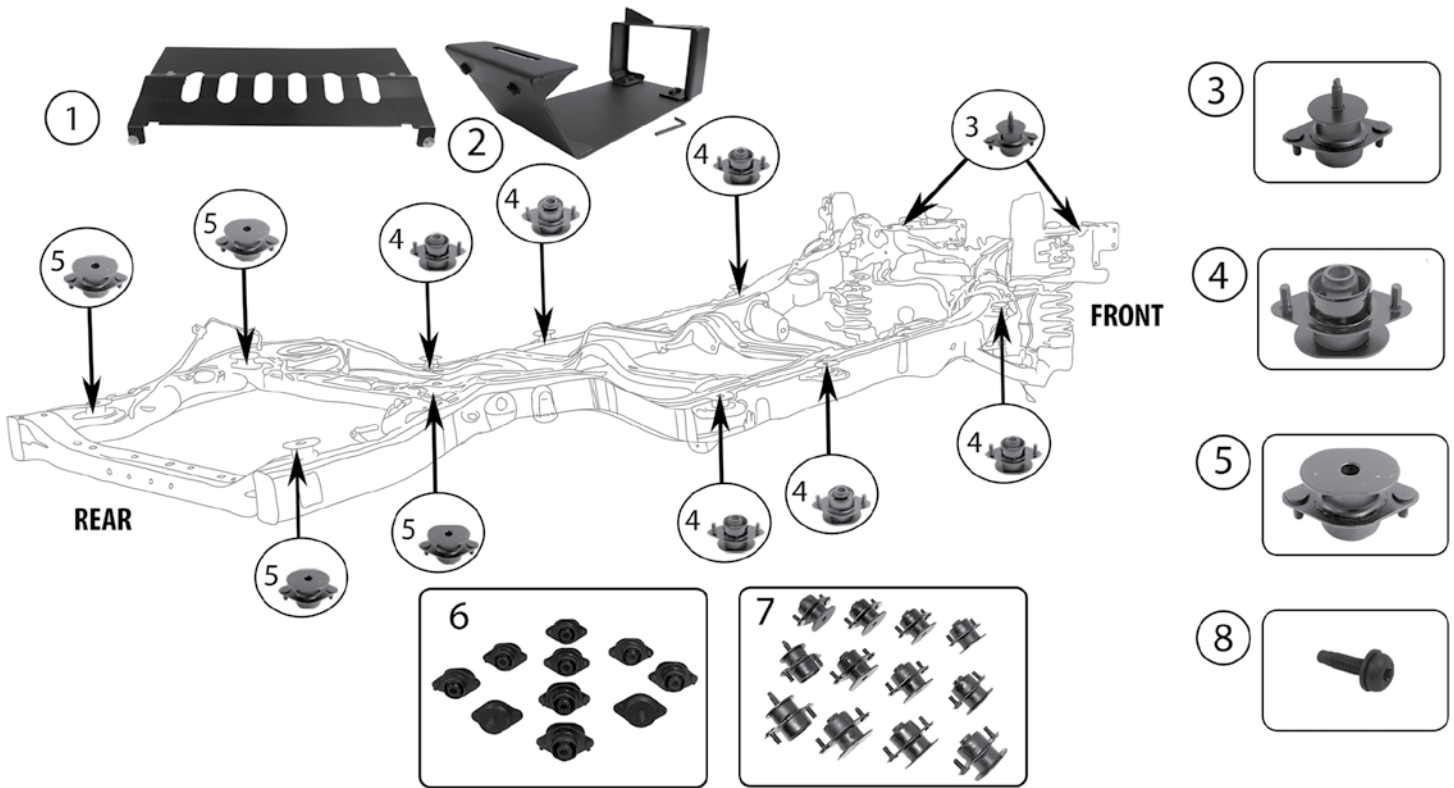

Item #	Description	Position	Doors	Comments	Replaces Part #	
Frame & Related						
1	Skid Plate	07/10	Front	2 or 4	Use w/ Aftermarket Bumpers	RT20017
2	Evap Skid Plate	07/11		2 or 4	3/16" Thick Black Powder Coated Steel	RT20023
3	Body Mount	07/17	L or R	2 or 4	w/ 4WD; Front Mount	52126186AA
4	Body Mount	07/17	L or R	2 or 4	A-Pillar Mount	55366677AB
		07/17	L or R	2	B-Pillar Mount	55366677AB
		07/17	L or R	4	w/ 2WD; B-Pillar Mount	55366680AC
		07/17	L or R	4	w/ 4WD; B-Pillar Mount	55366677AB
		07/17	L or R	4	C-Pillar Mount	55366677AB
5	Body Mount	07/17	L or R	2 or 4	Above Rear Axle & Closest to Rear Bumper	55366676AC
6	Body Mount Kit	07/17	L & R	2	Includes 10 Body Mounts; w/o Hardware	55366676K2
7	Body Mount Kit	07/17	L & R	4	Includes 12 Body Mounts; w/o Hardware	55366676K4
8	Hard Top Screw	07/17	L or R	2 or 4	w/ Factory Hard Top; M8-1.25 X 29mm	6506826AA