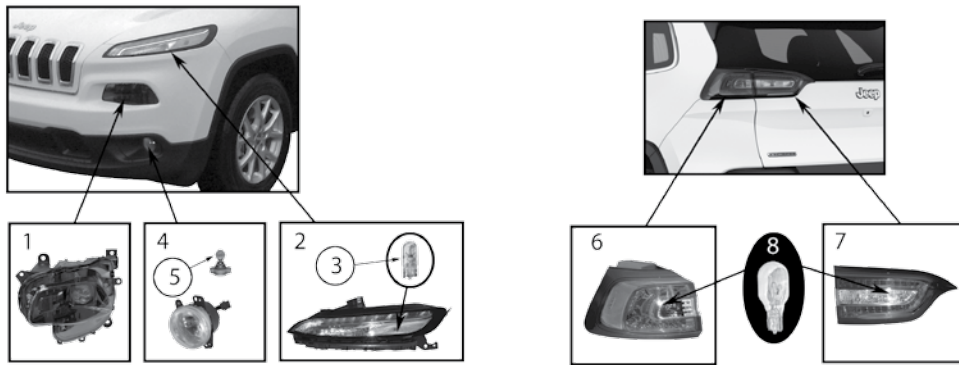

Item #	Description	Position	Years	Comments	Replaces Part #

KL Cherokee

Front

1	Headlight	Right	14/16	w/ Halogen Bulbs w/ Black Bezel	68102846AE
		Left	14/16	w/ Halogen Bulbs w/ Black Bezel	68102847AE
2	Parking Light	Right	14/16	Daytime Running, Parking, & Turn Signal Lamp	68321886AB
		Left	14/16	Daytime Running, Parking, & Turn Signal Lamp	68321887AB
3	Parking Light Bulb	L or R	14/17	194 Bulb	L0000194
	LED Parking Light Bulb Set	L & R	14/17	194 White LED Bulbs	RT28063
4	Fog Light	L or R	15/17		68081399AB
		L or R	14/17		5182026AA
5	Fog Light Bulb	L or R	14/17	PSX24W Bulb	L000PSX24W
	LED Fog Lamp Bulb Kit	L & R	14/17	PSX24W White LED Bulbs	RT28049

Rear

6	Tail Light	Right, Outer	14/17	Mounts to the Quarter Panel	68102906AF
		Left, Outer	14/17	Mounts to the Quarter Panel	68102907AF
7	Tail Light	Right, Inner	14/17	Mounts to the Tailgate	68102920AC
		Left, Inner	14/17	Mounts to the Tailgate	68102921AC
8	Reverse Light Bulb	L or R	14/15	921 Bulb	L0000921
	LED Reverse Light Bulb Set	L & R	14/15	921 White LED Bulbs	RT28069