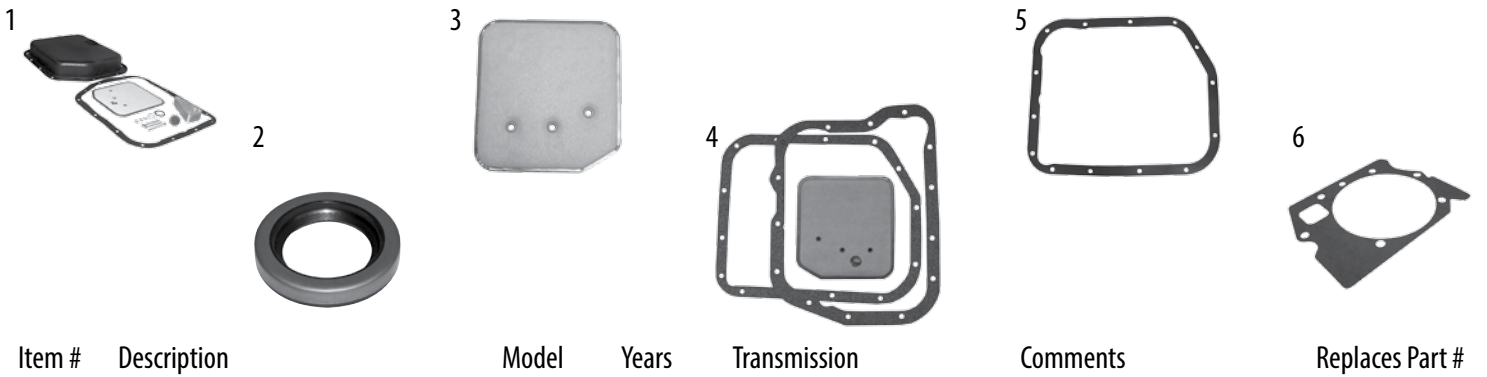

A904, A999, 30RH & 32RH Transmissions

Item #	Description	Model	Years	Transmission	Comments	Replaces Part #
1	Deep Transmission Pan Kit	YJ	87/91	A999		RT24001
		XJ, MJ	84/86	A904		RT24001
2	Oil Pump Seal	YJ	87/89	A999		J8134675
3	Transmission Filter	All	92/02	30RH, 32RH		J8123042
		All	84/91	A904, A999		J8123042
4	Transmission Filter Kit	All	84/89	A904, A999	Includes Filter & Gasket	J8127652
5	Transmission Pan Gasket	All	87/02	A904, A999, 30RH, 32RH	Flexible Rubber	J8136640
		All	87/02	A904, A999, 30RH, 32RH	Rigid Rubber	4295875AC
6	Transmission To Adapter Gasket	TJ, XJ	94/00	30RH		2466954
		YJ	87/95	A999, 32RH		2466954