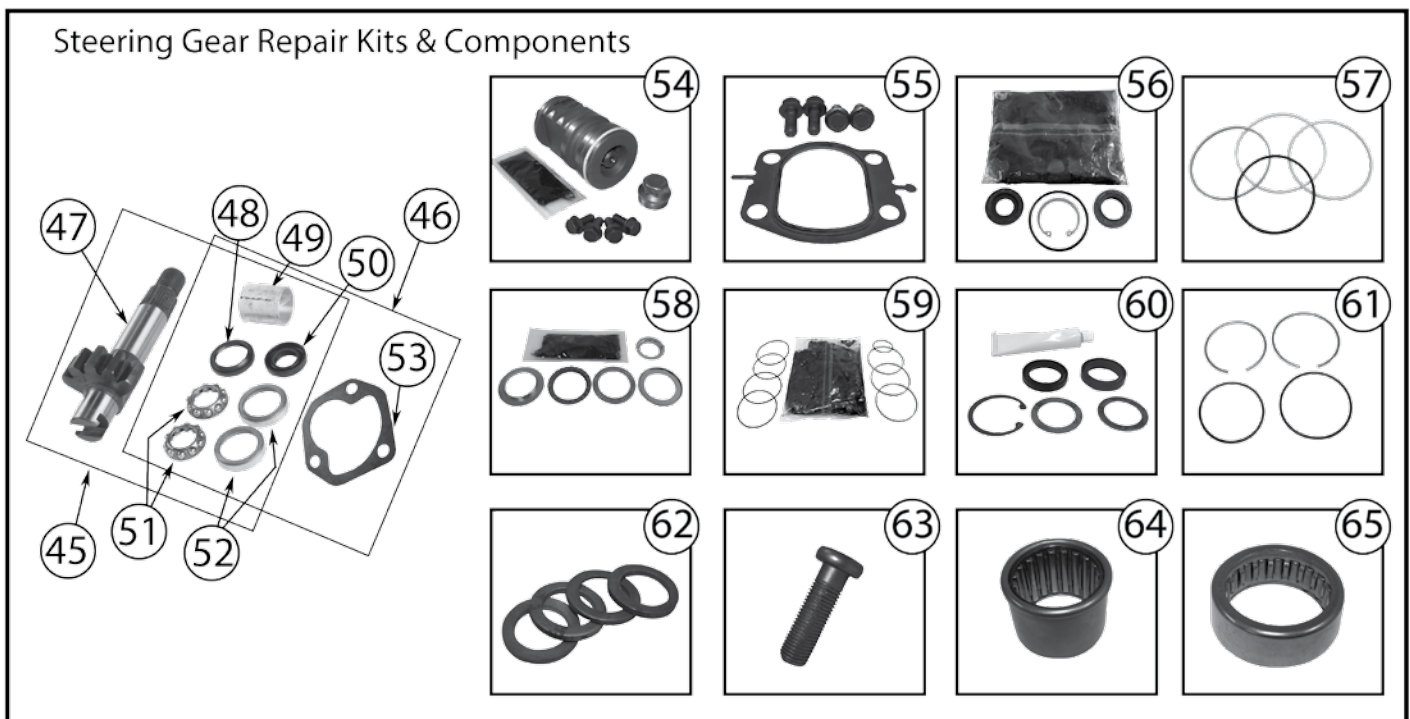

Item #	Description	Position	Years	Comments	Replaces Part #
30	Steering Shaft Bearing Kit		87/95	Includes 2 Bearings, 1 Retainer, & 1 Clip	4487696K
31	Steering Shaft Bushing	Upper	87/95		J4487696
32	Steering Shaft Coupling Spring	Lower	87/95		J4487739
33	Steering Column Bearing	Lower	87/95		J4486713
34	Steering Column Bearing Retainer		87/95		J4487743
35	Steering Column Bearing Kit		87/95	w/ Tilt Column; Includes Rack Kit, Bearings, & Small Parts	83510055
36	Steering Column Bearing	Front, Upper	87/95	w/o Tilt; Steering Column Upper Bearing Assembly	J8127850
37	Steering Column Sector		87/95	w/o Tilt	J8120097
38	Steering Wheel Nut		87/95		J4200414
39	Power Steering Pump Seal Kit		91/95		83501825
40	Power Steering Pump Seal Kit		87/90		83502149
41	Power Steering Pump Vane Kit		91/95	w/ 2.5L Engine	83501827
42	Power Steering Reservoir Clip		91/95	w/ 4.0L Engine	52037547
43	Power Steering Pump Bearing	Front	91/95	w/ Power Steering	83504034
44	Power Steering Pump Seal		91/95	w/ Power Steering	83501814
45	Steering Gear Repair Kit		87/95	w/ Manual Steering; Includes Sector Shaft, Bearings, & Seals	8120221K
46	Steering Gear Bearing & Seal Kit		87/95	w/ Manual Steering	5710618
47	Sector Shaft		87/95	w/ Manual Steering	J8120221
48	Sector Shaft Seal		87/95	w/ Manual Steering	J4486140
49	Sector Shaft Bushing		87/95	w/ Manual Steering	J3200496
50	Worm Shaft Seal		87/95	w/ Manual Steering	J4486141
51	Worm Shaft Bearing		87/95	w/ Manual Steering; 2 Required	J3200491
52	Worm Shaft Bearing Cup		87/95	w/ Manual Steering; 2 Required	J3200492
53	Steering Gear Access Cover Gasket		87/95	w/ Manual Steering	J0940522
54	Steering Gear Rack Kit		92/95	w/ Power Steering; Includes Rack, Hardware, & Grease	4713061
55	Steering Gear Access Cover Gasket Kit		87/95	w/ Power Steering; Includes Gasket & 4 Bolts	J8125038
56	Steering Gear Adjuster Plug Seal Kit		87/95	w/ Power Steering	J8130157
57	Steering Gear Rack Seal Kit		87/95	LHD; w/ Power Steering	J8125039
58	Steering Gear Bearing Kit		87/95	Located on End of Valve Assembly; w/ Power Steering	J8130152
59	Steering Gear Seal Kit	Valve Assembly	87/95	LHD; w/ Power Steering	J3204833
60	Steering Gear Seal Kit	Sector Shaft	87/95	LHD; w/ Power Steering	J8134568
61	Steering Gear Seal Kit	End Plug	87/95	w/ Power Steering	J8125037
62	Steering Gear Cover Shim Kit		87/95	w/ Manual Steering	J0940521
63	Steering Gear Adjuster Screw		87/95	w/ Manual Steering	J4486135
64	Sector Shaft Bearing		87/95	w/ Power Steering	J4487154
65	Steering Gear Bearing		87/95	Located on Valve Assembly	J8130142