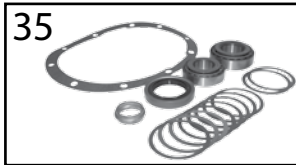

Item #	Description	Years	Comments	Ratio	Includes	Replaces Part #
1	Ring & Pinion	93/98		3.07 (43-14)	1	83505472
		94/98		4.11 (37-9)	1	83504938
		94/98		4.56 (41-9)	1	83504377
		94/98		4.88 (39-8)	1	D35488
		1993		3.55 (39-11)	1, 12, 14, 20	83504376
		94/98		3.55 (39-11)	1, 12, 14, 20	4761676
		94/98		3.73 (41-11)	1, 12, 14, 20	4761678
		94/98		4.56 (41-9)	1, 12, 13, 14, 15, 16, 17, 28	D35456TJ
2	Bearing Set, Differential	93/98	Includes 2 Bearings & 2 Cups	All		J8126500
3	Shim Set, Carrier	93/98		All		83503004
4	Case, Differential, Standard	93/98		3.07	4	44649
		93/98		3.55 & Higher	4	44590
5	Case Assembly, Differential, Standard	93/98		3.07	2, 3, 7, 12	4740833
		93/98		3.55 & Higher	2, 3, 7, 12	4740834