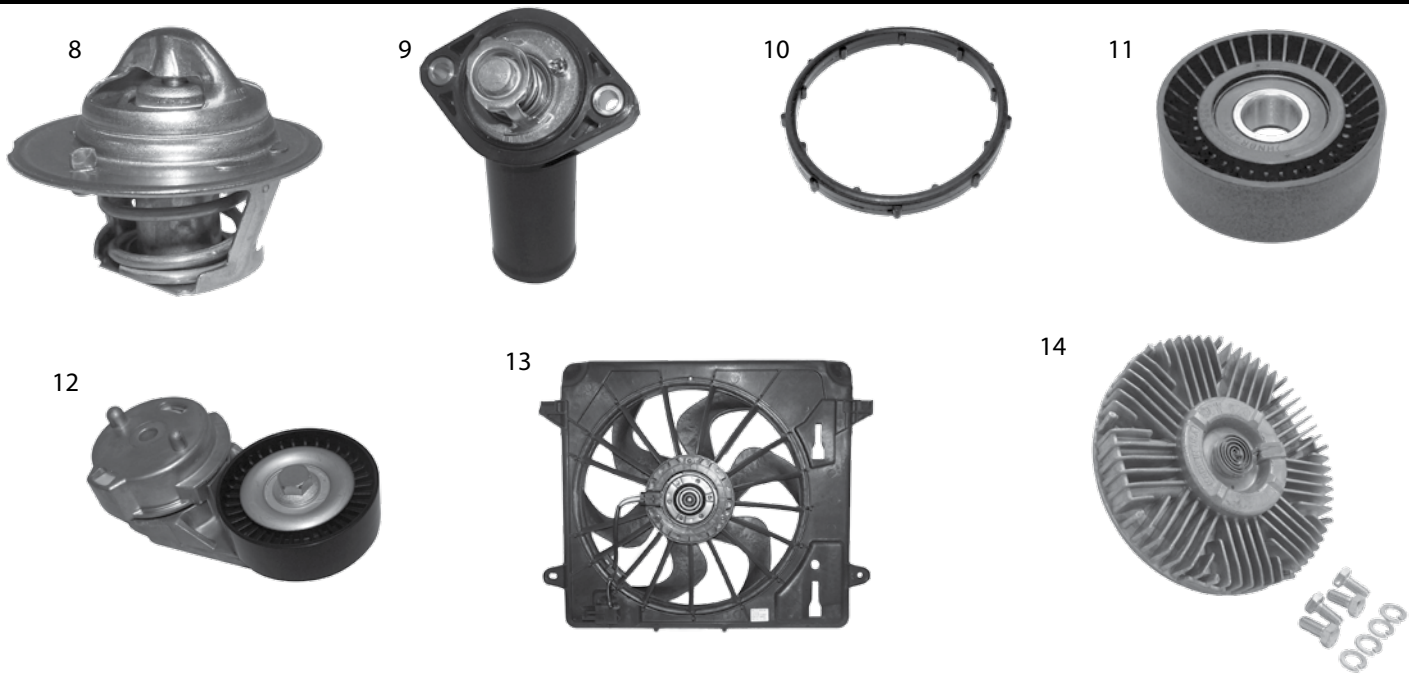

Item #	Description	Years	Engine	Comments	Dimensions	Type	Replaces Part #
Thermostats & Related							
8	Thermostat	07/11	3.8L	195°; Seal Not Included			4573560AB
9	Thermostat & Housing	07/11	3.8L	195°; Includes Seal			4666149AA
		12/17	3.6L	203°; Includes Seal			5184651AF
		14/17	3.0L Gas	203°; Includes Seal			5184651AF
10	Thermostat Seal	12/17	3.6L				5184894AA
		14/17	3.0L Gas				5184894AA
Pulleys, Tensioners & Related							
11	Drive Belt Idler Pulley	07/11	3.8L	w/ A/C		Smooth	4891720AA
		07/11	3.8L	w/o A/C		6 Grooves	53034002AA
		12/17	3.6L			6 Grooves	53034002AA
		12/17	3.6L			Smooth	4627039AA
		14/17	3.0L Gas			Smooth	4627039AA
		14/17	3.0L Gas			6 Grooves	53034002AA
		07/17	2.8L Dsl.	Left Idler (Steel)		Smooth	68027602AA
		07/17	2.8L Dsl.	Top Idler		Smooth	68027603AA
12	Drive Belt Tensioner	07/11	3.8L				53032860AA
		12/17	3.6L				4627038AA
		14/17	3.0L Gas				4627038AA
		07/17	2.8L Dsl.				68027611AB
Cooling Fan Modules & Related							
13	Cooling Fan Module	07/11	3.8L	w/ Harness			55056642AD
		07/17	2.8L Dsl.	w/ Harness			55056642AD
14	Fan Clutch	07/09	3.8L				55056699AA

Continued to Next Page . . .