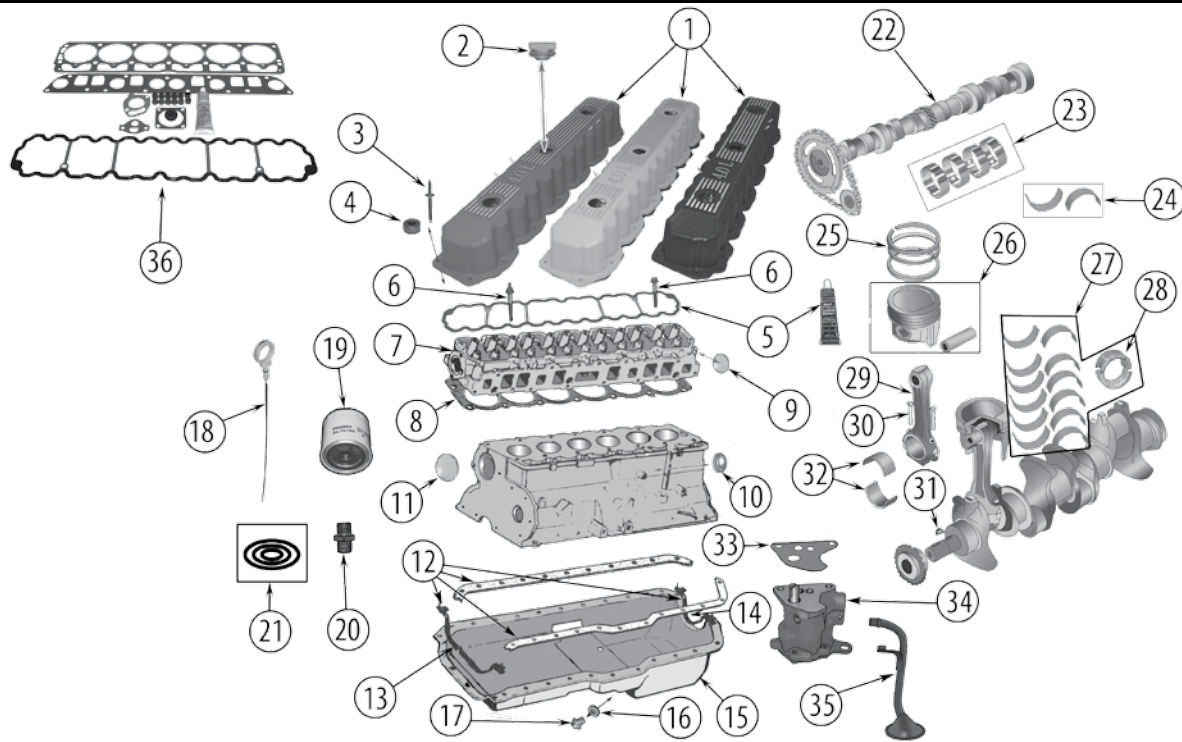

ENGINE

4.0 Liter (242) AMC Engine

Item #	Description	Years	Models	Comments	Replaces Part #
1	Valve Cover Aluminum Valve Cover Kit	87/90	All		4626078 *
		91/92	All		4856186 *
		93/04	All	Black; Includes Gasket, Grommets, Oil Cap & Hardware	RT35001
		93/04	All	Red; Includes Gasket, Grommets, Oil Cap & Hardware	RT35002
		93/04	All	Yellow; Includes Gasket, Grommets, Oil Cap & Hardware	RT35003
2	Oil Filler Cap	87/90	All		33001016
		91/94	All	w/ 2 Tab Attachment	J8132312
		1995	YJ	w/ 1-7/32" Twist on Threads	4777536
		1995	XJ, ZJ	w/ 2 Tab Attachment	J8132312
		96/06	All	w/ 1-7/32" Twist on Threads	4777536
		93/04	All	w/ Aluminum Valve Cover	33001016AL
3	Valve Cover Mounting Stud	97/06	All		6035968AA
4	Valve Cover Mounting Grommet	96/06	All		53010424
5	Valve Cover Gasket	87/95	All	Cork	53005991G
		87/95	All	RTV Sealant	J8993317
		96/06	All	Silicone on Steel	53020758AC
6	Cylinder Head Bolt	87/06	All	w/o Dome; 1/2"-13 x 3.7" Long	6035514
		87/06	All	Double Ended; 1/2"-13, 7/16"-14 x 6" Long;	6035516
7	Cylinder Head	1999	WJ	Bare Cylinder Head	53010334
		00/06	All	Bare Cylinder Head	53010334
8	Cylinder Head Gasket	87/03	All		33007143
		04/06	All		53010587AA
9	Expansion Plug	87/06	All		J4007434 *
		87/06	All	2" Diameter	J3105394
10	Expansion Plug	87/95	All		J3178449
11	Camshaft Plug	87/05	All		J3172313
12	Oil Pan Gasket Set Oil Pan Gasket	87/91	All	Cork & Rubber Set (4 Piece)	83504662
		87/06	All	1 Piece	53007568
13	Oil Pan to Timing Cover Gasket	87/91	All		J3172848
14	Oil Pan to Rear Main Bearing Cap Gasket	87/91	All		J3177635

* This Part # not currently carried by Crown Automotive