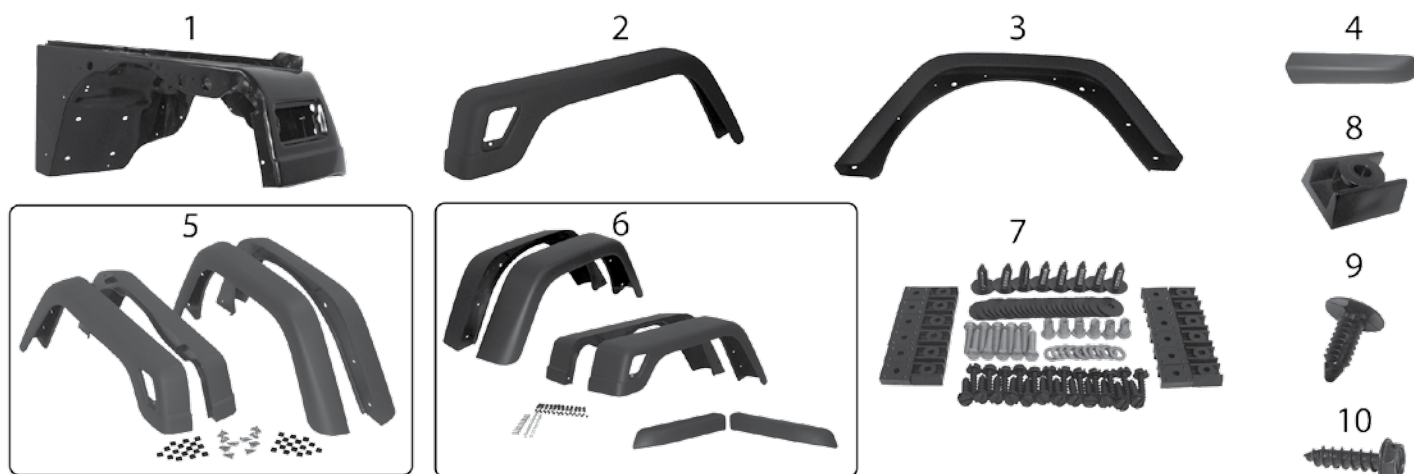

Item #	Description	Year	Position	Color	Comments	Replaces Part #	
Fender & Related							
1	Fender	97/06	Left	Black Primed		5003951AD	
		97/06	Right	Black Primed		5003950AD	
2	Fender Flare	97/06	Front	Left	Textured Black	w/o Sahara or Rubicon Package; 3-3/4" Wide	55254919
		97/06	Front	Left	Textured Black	6-5/8" Wide	552549197
		97/06	Front	Right	Textured Black	w/o Sahara or Rubicon Package; 3-3/4" Wide	55254918
		97/06	Front	Right	Textured Black	6-5/8" Wide	552549187
3	Fender Flare	97/06	Rear	Left	Textured Black	w/o Sahara or Rubicon Package; 3-3/4" Wide	55175727
		97/06	Rear	Left	Textured Black	6-5/8" Wide	551757277
		97/06	Rear	Right	Textured Black	w/o Sahara or Rubicon Package; 3-3/4" Wide	55175726
		97/06	Rear	Right	Textured Black	6-5/8" Wide	551757267
4	Fender Flare Extension	97/06	Front	Left	Textured Black	3-3/4" Wide	55254929
		97/06	Front	Right	Textured Black	3-3/4" Wide	55254928
5	Fender Flare Kit	97/06	F & R	L & R	Textured Black	4 Piece - 3-3/4" Wide; Includes Hardware	55254918K
		97/06	F & R	L & R	Textured Black	4 Piece - 6-5/8" Wide; Includes Hardware	55254918K7
6	Fender Flare Kit	97/06	F & R	L & R	Textured Black	6 Piece - 3-3/4" Wide; Includes Hardware	55254918K6
		97/06	F & R	L & R	Textured Black	6 Piece - 6-5/8" Wide; Includes Hardware	55254918K76
7	Fender Flare Hardware Kit	97/06	F & R	L & R		4918K	
8	Fender Flare Nut	97/06	F or R	L or R	24 Required Per Vehicle	J4004868	
9	Fender Flare Push Pin	97/06	F or R	L or R	8 Required	J4007117	
10	Fender Flare Screw	97/06	F or R	L or R	24 Required Per Vehicle	J4002337