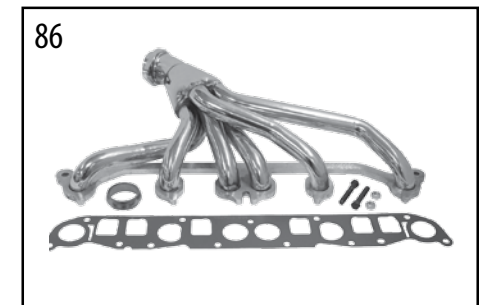

4.0 Liter (242) AMC Engine

ENGINE

Item #	Description	Years	Models	Comments	Replaces Part #
69	Transmission Mount Stabilizer	91/95	YJ	2 Required	J0945266
70	Transmission Mount Stud	91/95	YJ	At Crossmember	J5358879
71	Exhaust Insulator	87/95	XJ, MJ		53000101
72	Engine Mount	97/06	TJ	Left or Right	52019278
		87/01	YJ, XJ	LHD; Left or Right	52040267
		91/01	XJ	RHD; Left	52040267
		91/01	XJ	RHD; Right	52020018
		93/98	ZJ, ZG	Left	52018281
		93/98	ZJ, ZG	Right	52018280
		99/04	WJ, WG	Left	52058929
		99/04	WJ, WG	Right	52058928
73	Transmission Mount	97/06	TJ		52058551
		91/95	YJ		52002625
		87/99	XJ, MJ	w/o BA10/5 Transmission	52002334
		00/01	XJ		52059347AB
74	Transmission Mount	99/04	WJ, WG	w/ 4WD	52058994
		99/04	WJ	w/ 2WD	52058995
		97/98	ZJ		52058485
75	Transmission Mount	93/96	ZJ	w/ Automatic Transmission	52018857
		93/94	ZJ	w/ AX15 Transmission	52018096
76	Transmission Mount Bushing	93/94	ZJ	w/ AX15 Transmission	52017863
77	Transmission Mount	87/89	All	w/ BA10/5 Transmission	83505567
78	Engine Mount Kit	91/95	YJ	Incl. Engine Mounts, Transmission Mount, Isolators, & Studs	52019201K
79	Engine Mount Kit	87/89	XJ, MJ	w/ BA10/5 Transmission; Includes Engine Mounts & Transmission Mount	52019201KK
80	Engine Mount Kit	97/06	TJ	Includes Engine Mounts & Transmission Mount	52019278K
81	Timing Chain Kit	87/93	All	Includes Timing Chain, Sprockets, Guide, & Gaskets	33002977K
82	Timing Chain Kit	94/98	All	Includes Timing Chain, Sprockets, Guide, & Gaskets	53020444KE
83	Timing Chain Kit	99/06	All	Includes Timing Chain, Sprockets, Guide, & Gaskets	53020444KL
84	Oil Pan Kit	97/99	TJ	Includes Oil Pan & Gasket	53020833K
		91/98	YJ, ZJ, ZG	w/o Sensor Hole; Includes Oil Pan & Gasket	53020833K
		87/01	XJ, MJ	w/o Sensor Hole; Includes Oil Pan & Gasket	53020833K
85	Manifold Kit	91/99	TJ, YJ, XJ, MJ, ZJ	Includes Manifold & Gasket, Exhaust Seal, & Studs	4883385K
86	Stainless Steel Header Kit	91/99	TJ, YJ, XJ, MJ, ZJ	Includes Header, Gasket, Exhaust Seal, Studs, & Nuts	RT36001