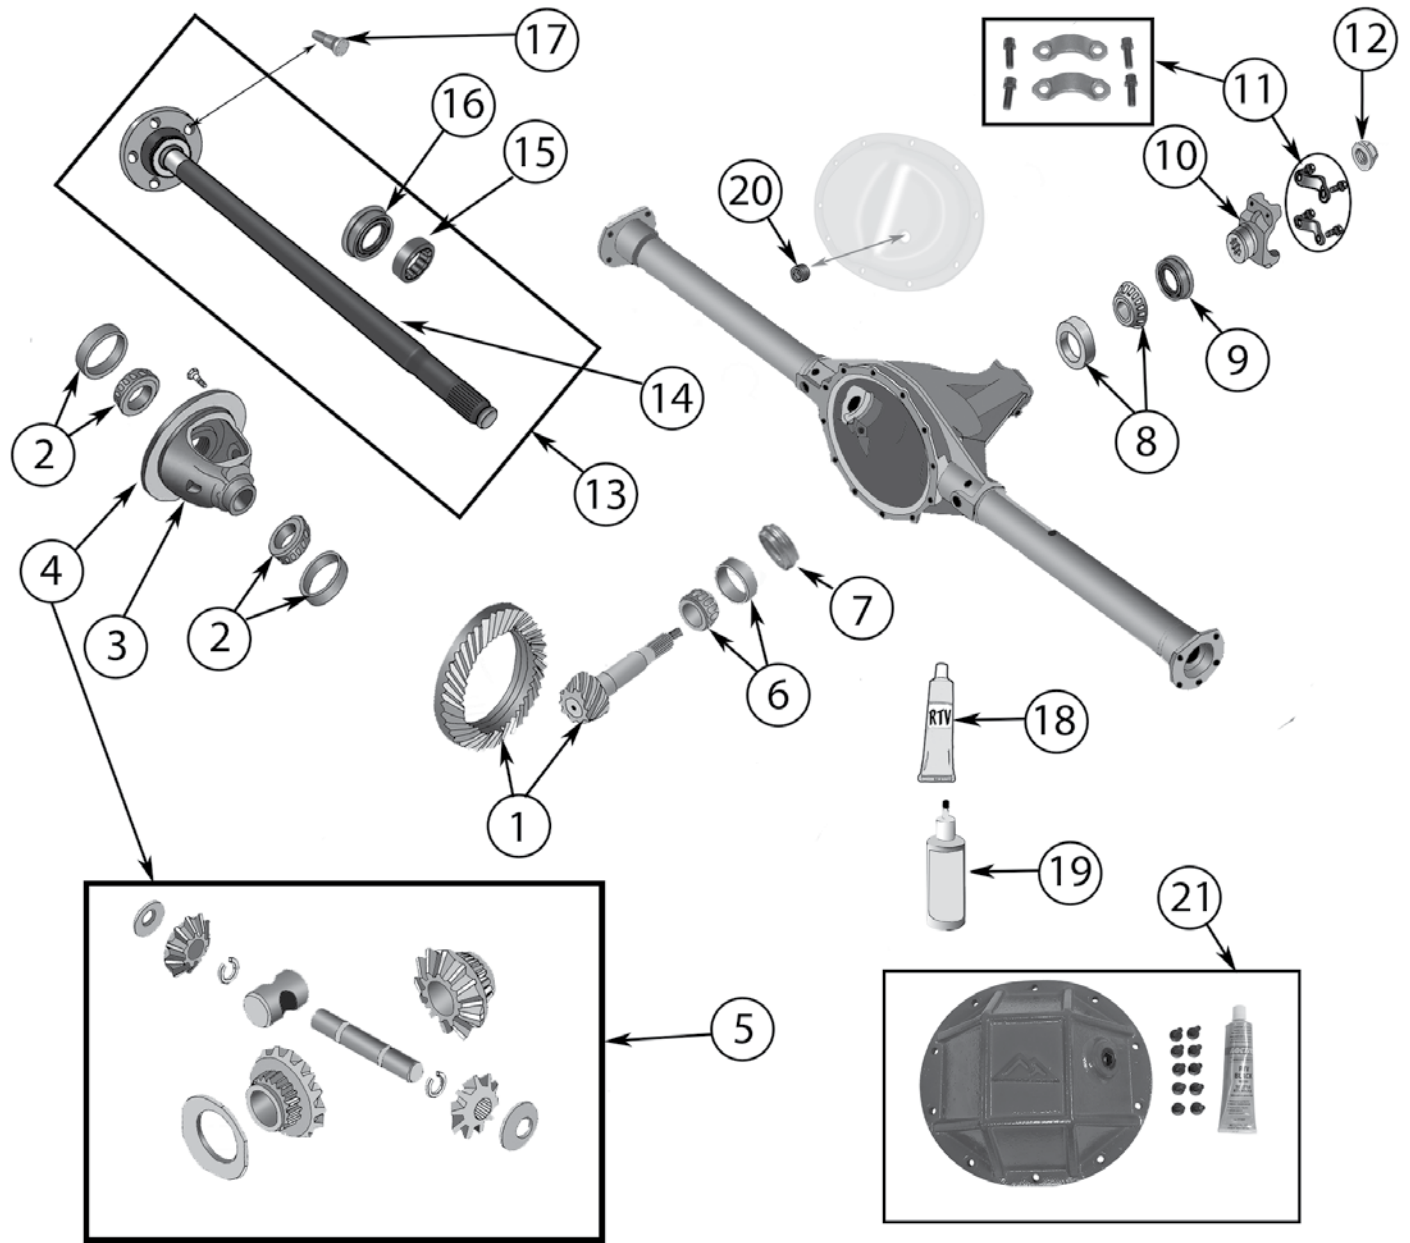

Item #	Description	Years	Comments	Includes	Replaces Part #
1	Ring & Pinion Set	91/01	3.07 Ratio		4728707 *
		91/01	3.55 Ratio		4856540
		91/01	4.10 Ratio		4720973
2	Bearing Set, Differential	91/01	Includes 2 Bearings & 2 Cups		4864213
3	Case, Differential	91/95	Standard; w/ 27 Spline Axle Shafts		4384220 *
		96/01	Standard; w/ 29 Spline Axle Shafts		52098776
4	Case Assembly, Differential	91/95	Trac-Lok; w/ 27 Spline Axle Shafts		52068451 *
		96/01	Trac-Lok; w/ 29 Spline Axle Shafts		52098778
5	Gear Set, Differential	91/95	Standard; w/ 27 Spline Axle Shafts		4762774 *
		96/01	Standard; w/ 29 Spline Axle Shafts		4883087
6	Bearing Set, Pinion	91/01	Inner		4746979
7	Spacer, Pinion Crush	91/01			3507575
8	Bearing Set, Pinion	91/01	Outer		5252508
9	Seal, Pinion	91/01			52067595
10	Yoke, Pinion	91/96	2.75" Long		53007787
		94/01	3" Long		52068839
11	Strap & Bolt Kit, U-Joint	91/01	Hex Head Bolts		4006698K
		91/01	12-Point Head Bolts		4006928K
12	Nut, Pinion	91/01			6036749AA
13	Axle Shaft Assembly	91/95	Left or Right, w/ 27 Spline Axle Shafts	14, 15, 16	53008134K
14	Axle Shaft	91/95	Left or Right, w/ 27 Spline Axle Shafts		53008134
		96/01	Left or Right, w/ 29 Spline Axle Shafts		5018393AA
15	Bearing, Axle Shaft	91/01			3507898AB
16	Seal, Axle Shaft	91/01			52070427AB
17	Stud, Wheel	91/01			83503053
18	RTV Silicone Sealant	91/01			J8993317
19	Limited Slip Additive	91/01			4318060AB
20	Differential Cover Plug	91/01			5252504
21	HD Differential Cover Kit	91/01	Red; Includes RTV, Fill Plug & Ring Gear Bolts		RT20027
		91/01	Black; Includes RTV, Fill Plug & Ring Gear Bolts		RT20033
22	Bearing & Seal Master Kit	91/00			C825MASKIT

* This Part # not currently carried by Crown Automotive