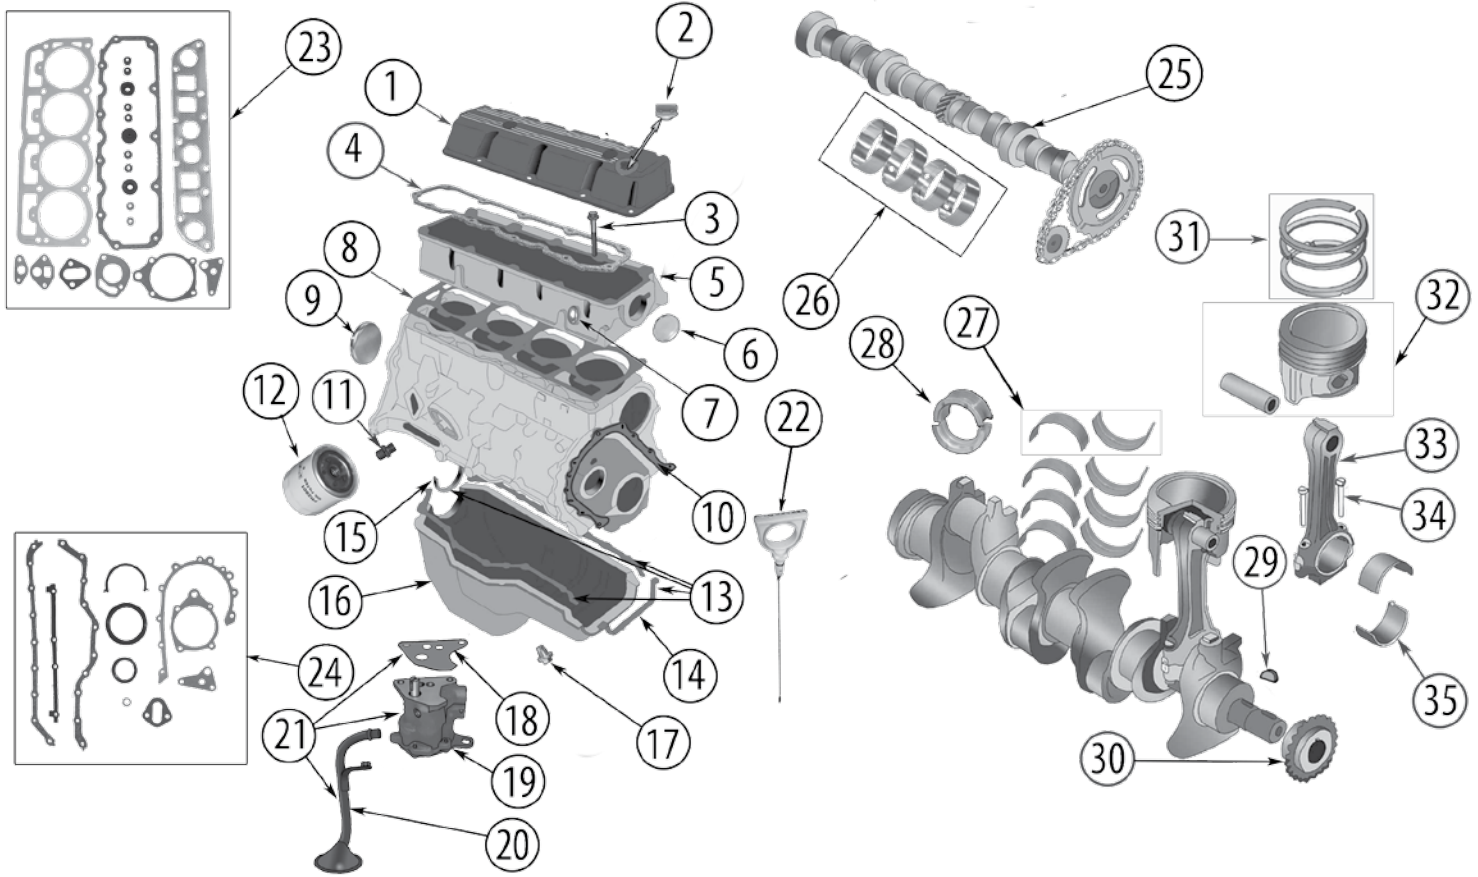

4.0 Liter (242) AMC Engine

ENGINE

Item #	Description	Years	Models	Comments	Replaces Part #
69	Transmission Mount Stabilizer	91/95	YJ	2 Required	J0945266
70	Transmission Mount Stud	91/95	YJ	At Crossmember	J5358879
71	Exhaust Insulator	87/95	XJ, MJ		53000101
72	Engine Mount	97/06	TJ	Left or Right	52019278
		87/01	YJ, XJ	LHD; Left or Right	52040267
		91/01	XJ	RHD; Left	52040267
		91/01	XJ	RHD; Right	52020018
		93/98	ZJ, ZG	Left	52018281
		93/98	ZJ, ZG	Right	52018280
		99/04	WJ, WG	Left	52058929
		99/04	WJ, WG	Right	52058928
73	Transmission Mount	97/06	TJ		52058551
		91/95	YJ		52002625
		87/99	XJ, MJ	w/o BA10/5 Transmission	52002334
		00/01	XJ		52059347AB
74	Transmission Mount	99/04	WJ, WG	w/ 4WD	52058994
		99/04	WJ	w/ 2WD	52058995
		97/98	ZJ		52058485
75	Transmission Mount	93/96	ZJ	w/ Automatic Transmission	52018857
		93/94	ZJ	w/ AX15 Transmission	52018096
76	Transmission Mount Bushing	93/94	ZJ	w/ AX15 Transmission	52017863
77	Transmission Mount	87/89	All	w/ BA10/5 Transmission	83505567
78	Engine Mount Kit	91/95	YJ	Incl. Engine Mounts, Transmission Mount, Isolators, & Studs	52019201K
79	Engine Mount Kit	87/89	XJ, MJ	w/ BA10/5 Transmission; Includes Engine Mounts & Transmission Mount	52019201KK
80	Engine Mount Kit	97/06	TJ	Includes Engine Mounts & Transmission Mount	52019278K
81	Timing Chain Kit	87/93	All	Includes Timing Chain, Sprockets, Guide, & Gaskets	33002977K
82	Timing Chain Kit	94/98	All	Includes Timing Chain, Sprockets, Guide, & Gaskets	53020444KE
83	Timing Chain Kit	99/06	All	Includes Timing Chain, Sprockets, Guide, & Gaskets	53020444KL
84	Oil Pan Kit	97/99	TJ	Includes Oil Pan & Gasket	53020833K
		91/98	YJ, ZJ, ZG	w/o Sensor Hole; Includes Oil Pan & Gasket	53020833K
		87/01	XJ, MJ	w/o Sensor Hole; Includes Oil Pan & Gasket	53020833K
85	Manifold Kit	91/99	TJ, YJ, XJ, MJ, ZJ	Includes Manifold & Gasket, Exhaust Seal, & Studs	4883385K
86	Stainless Steel Header Kit	91/99	TJ, YJ, XJ, MJ, ZJ	Includes Header, Gasket, Exhaust Seal, Studs, & Nuts	RT36001 