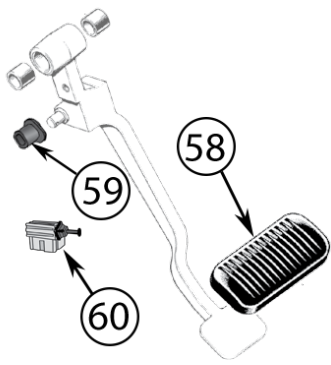

61

62

64

63

65

67

66

68

70

69

71

72