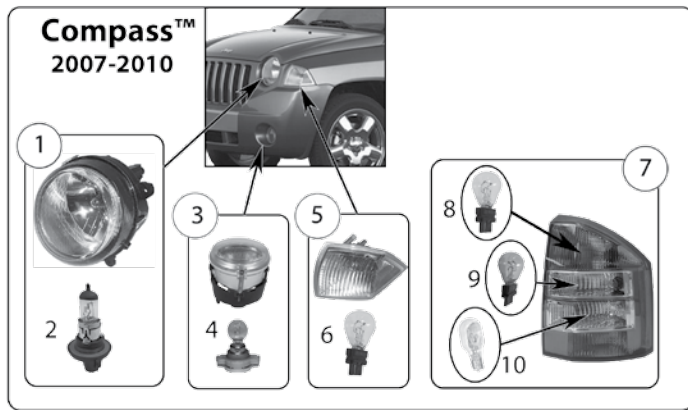

Item #	Description	Position	Years	Comments	Replaces Part #

Compass 2007-2010

Front

1	Headlight Assembly	Left	07/10	LHD; Includes Bulb	5303843AB
		Right	07/10	LHD; Includes Bulb	5303842AB
2	Headlight Bulb	L or R	07/10	Low & High Beam; H13 Bulb	L0000H13
3	Fog Light	L or R	07/09	Includes Bulb	4805857AA
		L or R	2010	Includes Bulb	5182025AA
4	Fog Light Bulb	L or R	07/09	H10 (9145) Bulb	L0009145 *
		L or R	2010	PSX24W Bulb	L000PSX24W
		L & R	07/09	H10 (9145) White LED Bulbs	RT28047
		L & R	2010	PSX24W White LED Bulbs	RT28049
5	Parking & Turn Signal Light	Left	07/10		68000683AB
		Right	07/10		68000682AB
6	Bulb	L or R	07/10	Turn Signal, Side Marker, Parking Light; 3757A Long Life Amber Bulb	L003757NAK

Rear

7	Tail Light	Left	07/10	Except Europe	5303879AD
		Right	07/10	Except Europe	5303878AD
8	Bulb	L or R	07/10	Side Marker, Parking Light, Brake Light; 3157 Bulb	L0003157
		L & R	07/10	Side Marker, Parking Light, Brake Light; 3157 White LED Bulbs	RT28067
9	Turn Signal Bulb	L or R	07/10	3757A Amber Bulb	L003757NAK
10	Reverse Light Bulb	L or R	07/10	921 Bulb	L0000921
		L & R	07/10	921 White LED Bulbs	RT28069

Compass 2011-2017

Front

11	Headlight Assembly	Left	11/17	w/ Halogen Bulbs; w/ Chrome Bezels; Includes Bulbs	68088869AA
		Right	11/17	w/ Halogen Bulbs; w/ Chrome Bezels; Includes Bulbs	68088868AA
		Left	11/17	w/ Halogen Bulbs; w/ Black Bezels; Includes Bulbs	68171215AB
		Right	11/17	w/ Halogen Bulbs; w/ Black Bezels; Includes Bulbs	68171214AB
12	Headlight Bulb	L or R	11/17	Low Beam; H11 Bulb	L0000H11 *
		L or R	15/17	w/ Bi-Xenon Headlights (Daytime Running Light)	L0003157
		L or R	15/17	w/ Bi-Xenon Headlights (Daytime Running Light)	L003157KLC
13	Headlight Bulb	L or R	11/17	High Beam; 9005 Bulb	154846AA
		L & R	11/17	High Beam; 9005 White LED Bulbs	RT28058
14	Bulb	L or R	11/17	Turn Signal, Side Marker, Parking Light; 7444NA Bulb	L0007444NA *
15	Side Marker Light Bulb	L or R	11/17	194 Bulb	L0000194
16	Fog Light	L or R	11/17		68140324AA
17	Fog Light Bulb	L or R	11/17	PSX24W Bulb	L000PSX24W
		L or R	16/17	H11 Bulb	L0000H11 *
		L & R	11/15	PSX24W White LED Bulbs	RT28049
18	Fog Lamp Bezel	Left	14/17	Chrome	68213205AA
		Right	14/17	Chrome	68213204AA

* This Part # not currently carried by Crown Automotive