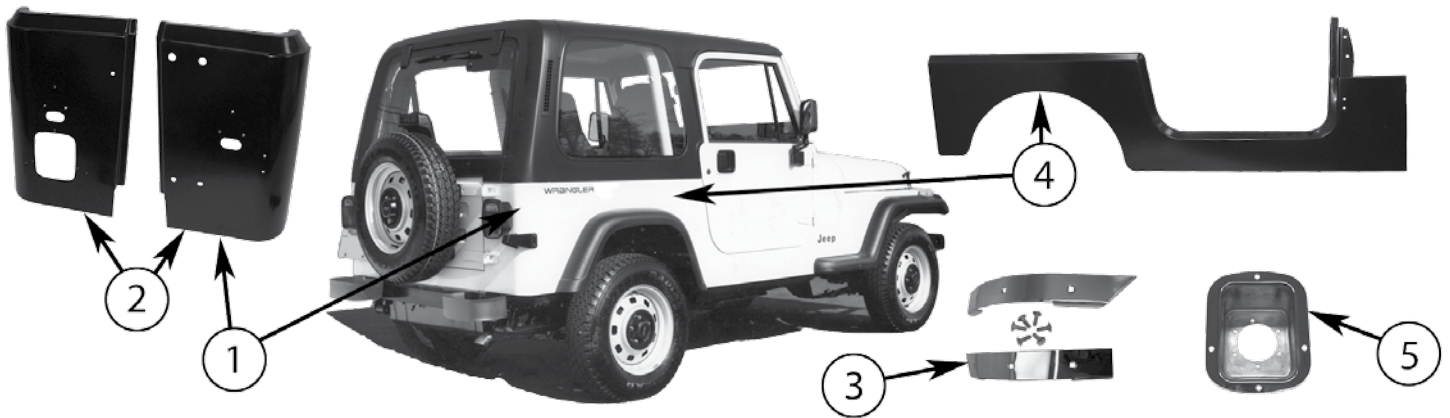

Item #	Description	Location	Years	Color	Comments	Replaces Part #
Corner & Side						
1	Corner Panel	Left	87/95			83503579
		Right	87/95			55176337
2	Corner Panel Set	L & R	87/95			55176337K
3	Corner Guard Set	L & R	87/95	Polished Stainless	Includes 2 Guards & Hardware	RT34041
4	Side Panel	Left	87/95		w/o "Jeep" Logo	4798283
		Right	87/95		w/o "Jeep" Logo	4798282
5	Fuel Filler Bezel		87/95	Polished Stainless		RT34089