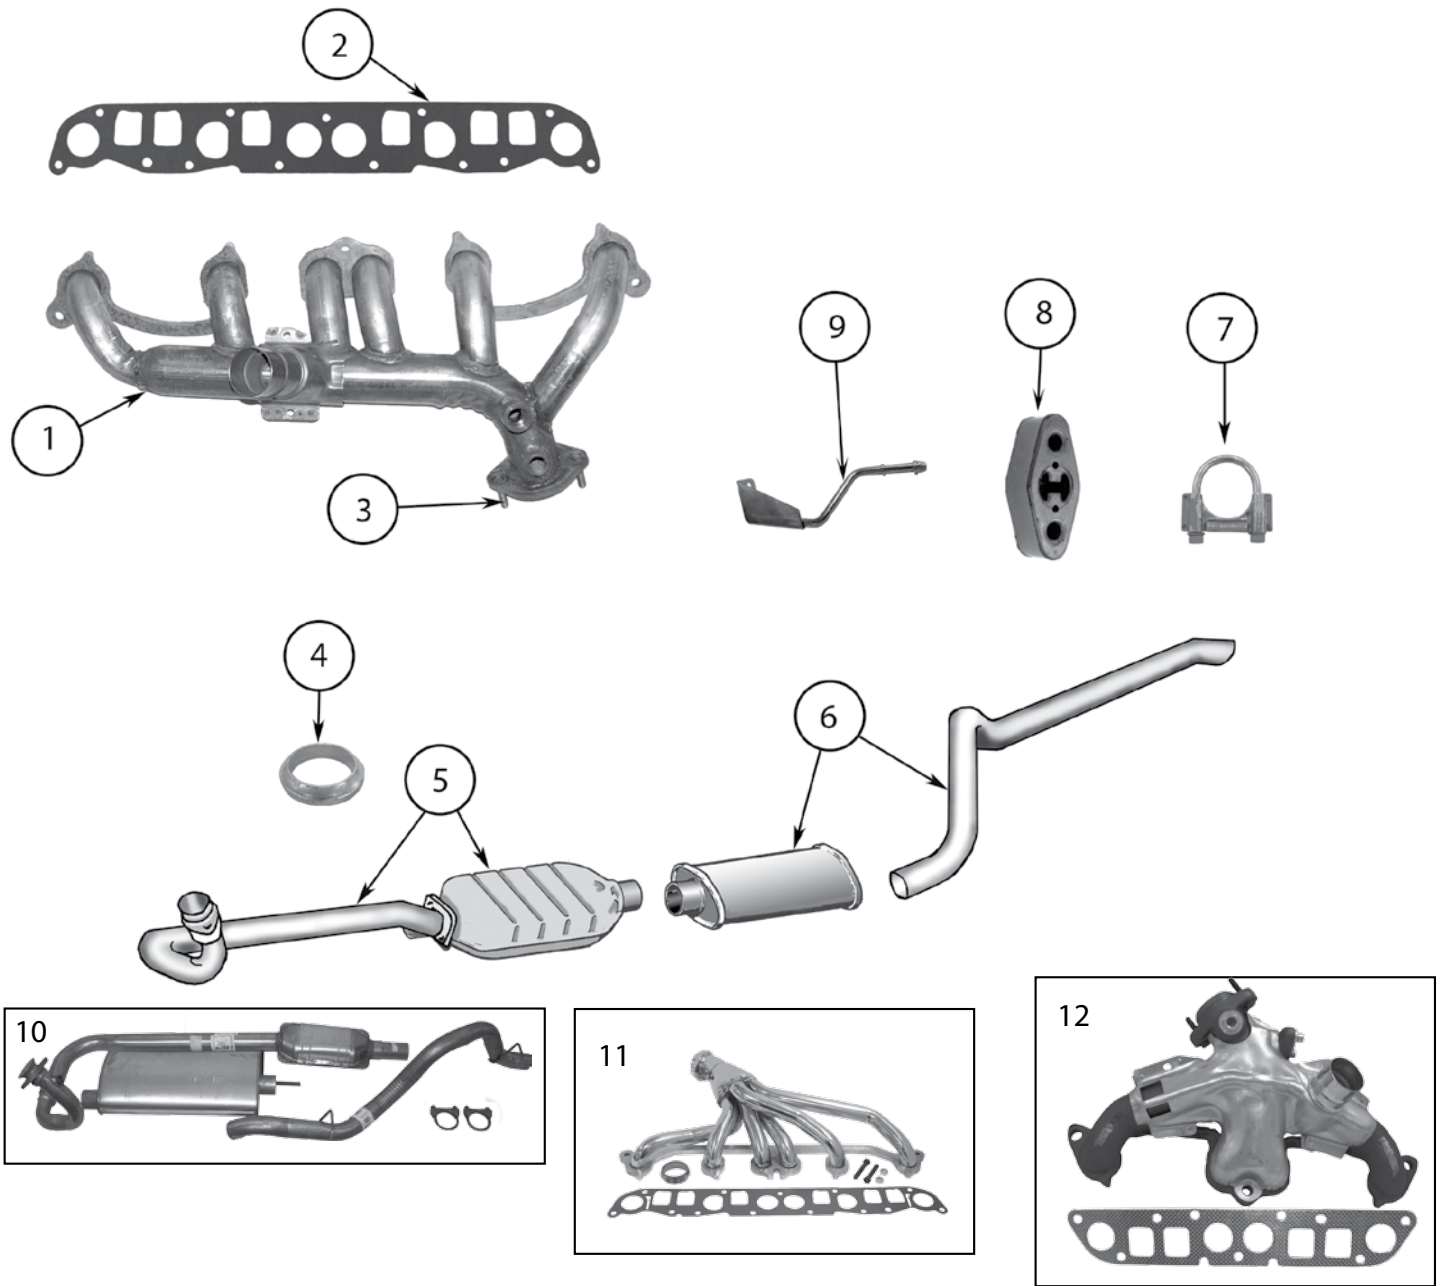

Item #	Description	Engine	Years	Comments	Replaces Part #	
1	Manifold, Exhaust	2.4L	03/06		53013263AB	
		2.5L	97/02		53008860K	
		4.0L	97/99	Includes Flex Bellows	4883385	
		4.0L	00/06	Front	53010196	
		4.0L	00/06	Rear	53010199	
		Stainless Steel Header	4.0L	97/99		RT36002
2	Gasket, Manifold	2.5L	97/02	Intake & Exhaust	J3242854	
		2.4L	03/06	Exhaust	4781255AA	
		4.0L	97/99	Intake & Exhaust	53010238	
		4.0L	00/06	Intake & Exhaust	4854038