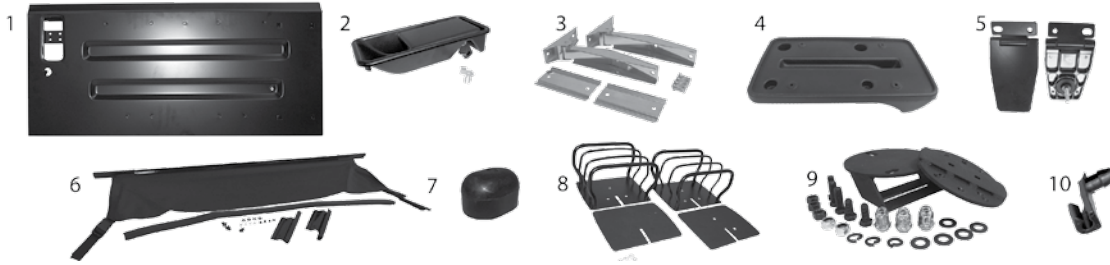

Item #	Description	Position	Year	Color	Comments	Replaces Part #
Tailgate & Related						
1	Tailgate		97/02	Black Primed		55176340AG
2	Tailgate Handle		97/06	Textured Black		55176547AB
3	Tailgate Hinge Set		97/06	Polished Stainless	Includes 2 Hinges & Hardware	RT34065
			97/06	Gloss Black Stainless	Includes 2 Hinges & Hardware	RT26081
4	License Plate Bracket	Rear	97/06	Textured Black		55174994
5	Liftgate Glass Hinge	Left	97/06		w/ Hard Top	5013723AB
		Right	97/06		w/ Hard Top	5013722AB
6	Tailgate Bar & Tonneau Cover Kit	L & R	97/06	Black Denim	Includes Tailgate Brackets, Tailgate Bar, Black Denim Rear Seat Tonneau Cover, & Hardware	TN27015
7	Spare Tire Bumper		97/06		1.62" Tall; 4 Required	55013350
			97/06		1.85" Tall; 4 Required	55345519
8	Tail Light Guard Set	L & R	97/06	Black	USA Lamps Only	RT26017
		L & R	97/06	Stainless Steel	USA Lamps Only	RT34090
		L & R	97/06	Titanium Finish	USA Lamps Only	RT34098
9	Spare Tire Spacer		97/06	Textured Black	Moves Spare Tire Up 2" & Out 2"	RT26076
10	Tailgate Lock Rod Clip		97/06	Black		4658677