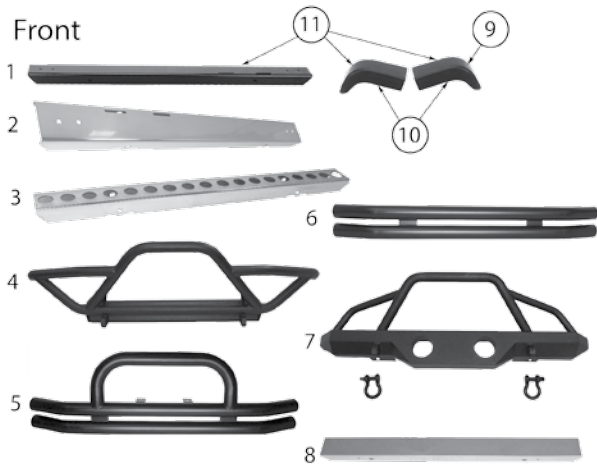

Item #	Description	Position	Years	Colors	Comments	Replaces Part #	
Bumper & Related							
1	Bumper	Front	87/95	Black		55234777	
2	Bumper	Front	87/95	Polished Stainless		RT34038	
3	Bumper	Front	87/95	Polished Stainless	Racing Bumper w/ Holes	RT34037	
4	HD Bumper	Front	87/95	Textured Black	Tubular Steel w/ Stinger	RT20009	
5	Bumper	Front	87/95	Semi Gloss Black	Double Tube w/ Stinger	RT20006	
6	Bumper	Front	87/95	Semi Gloss Black	Double Tube w/o Stinger	RT20008	
7	HD Rockcrawler Bumper	Front	87/95	Textured Black	3/16" Steel; 2 D-Ring Mounts; 2 D-Rings; 2 Fog Light Mounts; Includes Hardware	RT20016	
8	Bumper Overlay	Front	87/95	Polished Stainless		RT34039	
9	Bumper Extension	Front	L or R	87/95		52040027	
10	Bumper Extension Kit	Front	L & R	87/95	Set of 2 w/ Hardware	82200529	
11	Bumper Kit	Front	L & R	87/95	Black	Includes Bumper, 2 End Caps, Hardware	55234777K
12	Crossmember	Rear	87/95		In Front of Rear Bumper	52058121AB	
13	Bumper Overlay	Rear	87/95	Polished Stainless		RT34040	
14	Bumperette Set	Rear	L & R	87/95	Polished Stainless	Set of 2	RT20020
		Rear	L & R	87/95	Black	Set of 2	5355457K
15	HD Bumper & Tire Carrier	Rear	87/95	Textured Black	Plate Steel	RT20005	
16	HD Bumper & Tire Carrier	Rear	87/95	Textured Black	Tubular Steel	RT20004	
17	HD Bumper	Rear	87/95	Semi Gloss Black	Double Tube w/ Receiver Hitch	RT20007