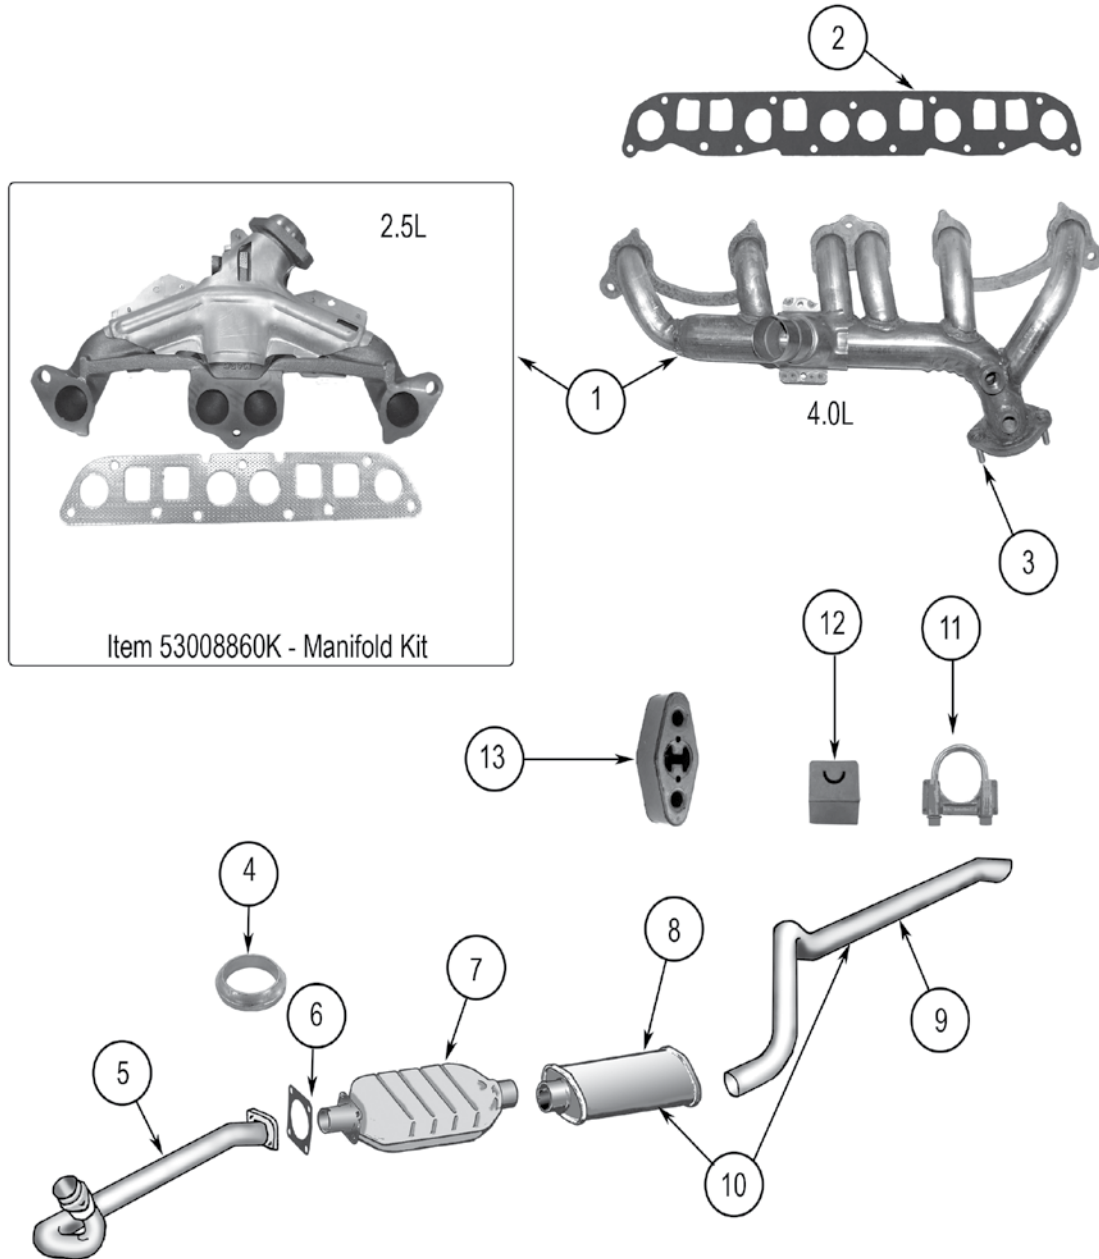

EXHAUST

XJ Cherokee 1984 - 2001 / MJ Comanche 1986 - 1992

Item #	Description	Model	Engine	Years	Comments	Replaces Part #
1	Manifold, Exhaust	XJ, MJ	2.5L	84/90		53008860K
		XJ, MJ	4.0L	87/90		53006244
		XJ, MJ	4.0L	91/99	Includes Flex Bellows	4883385
		XJ	4.0L	00/01	Front	53010196
		XJ	4.0L	00/01	Rear	53010199
	Stainless Steel Header	XJ, MJ	4.0L	91/99		RT36002