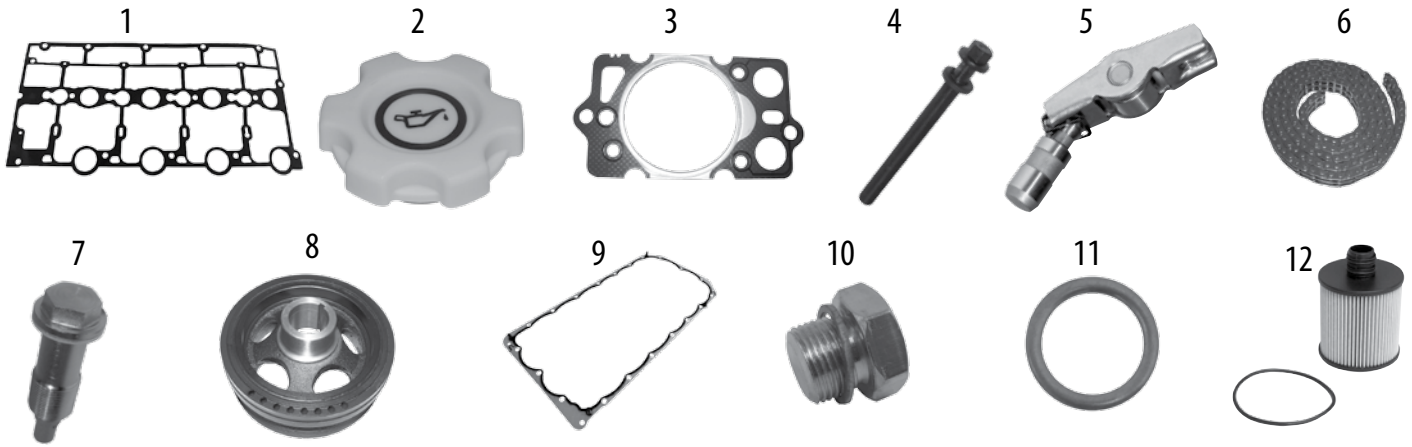

Item #	Description	Years	Engine	Models	Comments	Replaces Part #

KJ Liberty

1	Valve Cover Gasket	02/07	2.5L, 2.8L Dsl.	KJ		5066786AA
2	Oil Filler Cap	02/07	2.5L, 2.8L Dsl.	KJ		4863741
9	Oil Pan Gasket	02/04	2.5L, 2.8L Dsl.	KJ		5066901AA
10	Oil Drain Plug	02/07	2.5L, 2.8L Dsl.	KJ		68040680AA
13	Timing Belt	02/05	2.5L, 2.8L Dsl.	KJ		5142579AA
14	Timing Belt Idler Pulley	02/07	2.5L, 2.8L Dsl.	KJ		5142573AA
15	Timing Belt Tensioner	02/05	2.5L, 2.8L Dsl.	KJ		5142798AA
16	Timing Cover Gasket	02/07	2.5L, 2.8L Dsl.	KJ		5066921AA
17	Timing Belt Kit	02/05	2.5L, 2.8L Dsl.	KJ	Includes Belt, Idler Pulleys, & Gasket	5142579K
18	Crankshaft Support O-Ring	03/05	2.5L, 2.8L Dsl.	KJ	Small	5066763AA
		02/07	2.5L, 2.8L Dsl.	KJ	Large	4720277AA
19	Crankshaft Seal	02/07	2.5L, 2.8L Dsl.	KJ	Rear	5066756AA
20	Air Charge Cooler Outlet Hose	05/07	2.8L Dsl.	KJ		55037730AD