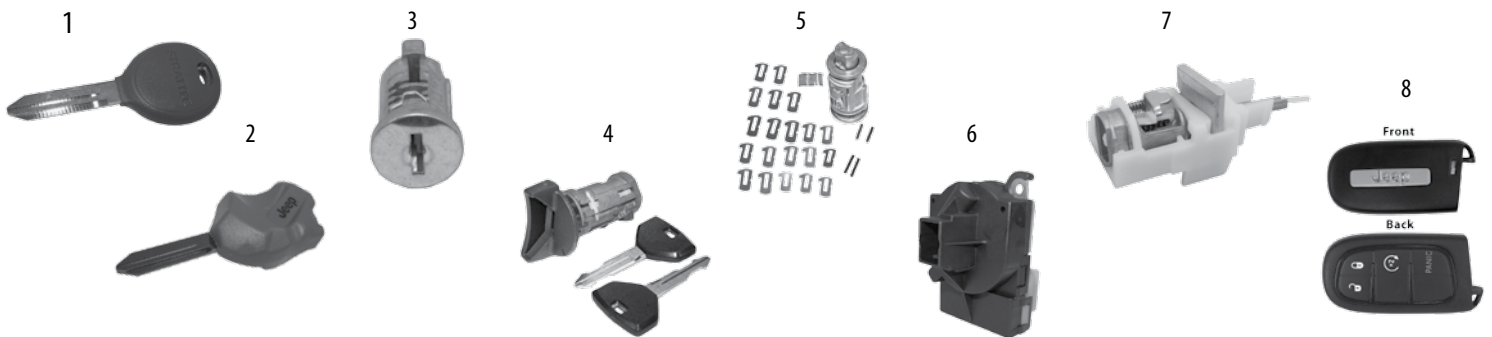

LOCKS CYLINDERS & KEYS

All Jeep Vehicles

Item #	Description	Years	Models	Location	Comments	Replaces Part #

KJ Liberty

1	Key Blank	02/04	KJ	All	w/o Transponder	5018700AA
		02/07	KJ	All	w/ Transponder	5010366AA
2	Rock Key Blank	02/04	KJ	All	Gray; w/o Transponder	RT27013
		02/07	KJ	All	Charcoal; w/ Transponder	RT27011
		02/07	KJ	All	Tan; w/ Transponder	RT27012
3	Lock Cylinder	02/07	KJ	Doors		5072294AA
		02/04	KJ	Swing Gate		5013682AA
4	Ignition Cylinder Kit	02/07	KJ		Coded; w/ 2 Non-Transponder Keys	5003843AAK
5	Ignition Cylinder Repair Kit	02/07	KJ		Uncoded; Includes Tumblers	5003843AB
6	Ignition Switch	02/07	KJ			4793576AB
7	Ignition Switch Actuator	02/07	KJ			AP1000

KK Liberty

1	Key Blank	08/12	KK	All		5010366AA
2	Rock Key Blank	08/12	KK	All	Charcoal	RT27011
		08/12	KK	All	Tan	RT27012
3	Lock Cylinder	08/12	KK	Doors & Tailgate		4864651
5	Ignition Cylinder Repair Kit	08/12	KK			5179511AA
6	Ignition Switch	08/12	KK			4685719AG

KL Cherokee

1	Key Blank	14/17	KL	All	w/o Passive Entry System	68029829AB
8	Key Fob	14/17	KL		w/ Push To Start w/ Remote Start w/o Power Liftgate	68105078AF
		14/17	KL		w/ Push To Start w/ Remote Start w/ Power Liftgate	68141580AF

MK Compass, Patriot

1	Key Blank	07/17	MK	All		5010366AA
2	Rock Key Blank	07/17	MK	All	Charcoal; w/ Transponder	RT27011
		07/17	MK	All	Tan; w/ Transponder	RT27012
5	Ignition Cylinder Repair Kit	07/17	MK			5179511AA
6	Ignition Switch	07/17	MK		w/o Transponder	4685719AG