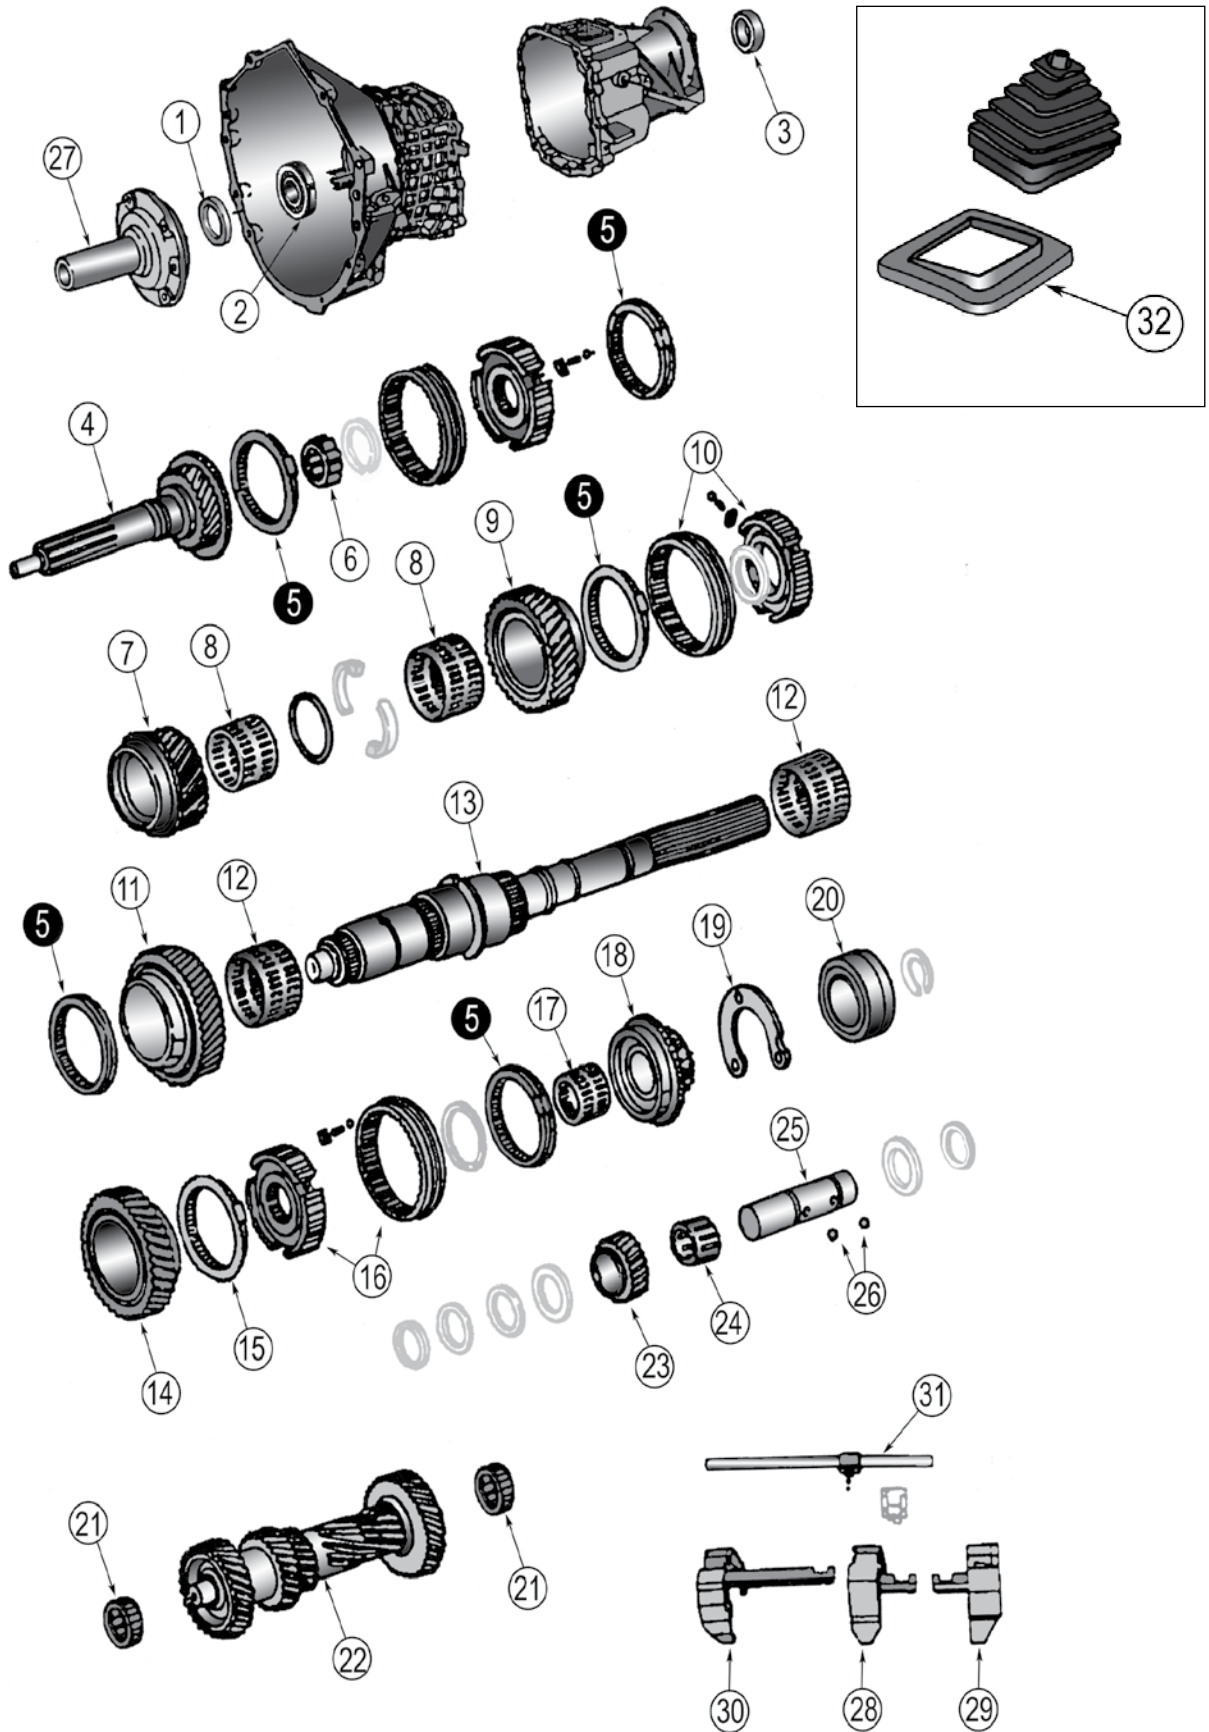

Item #	Description	Years	Model	Comments	Replaces Part #
21	Bearing, Cluster Gear	00/01 02/04	XJ,TJ TJ,KJ	Front or Rear Front or Rear	5012971AA 5066646AA
22	Cluster Gear	00/01 03/04 2002	XJ,TJ TJ,KJ TJ,KJ	34-28-22-14-37 Teeth 4WD	5015957AA * 5066650AA 4741299 *
23	Gear, Reverse Idler	00/01 02/04	XJ,TJ TJ,KJ		5013199AA * 5066651AA *
24	Bearing, Idler Gear	00/04	XJ,TJ,KJ		4874359 *
25	Shaft, Reverse Idler	00/04	XJ,TJ,KJ		4741303 *
26	Ball, Reverse	00/04	XJ,TJ,KJ		4741891 *
27	Retainer, Front Bearing	00/04	XJ,TJ,KJ		5013306AA
28	Fork, 1st & 2nd Gear Shift	00/01 02/04	XJ,TJ TJ,KJ		5013178AA * 4886077AB
29	Fork, 3rd & 4th Gear Shift	00/01 00/02 02/04 03/04	XJ TJ KJ TJ		5015950AA * 5066352AB
30	Fork, 5th & Reverse Shift	00/02 2002 03/04	XJ,TJ KJ TJ,KJ		4773563AB 5083104AA *
31	Shaft, Selector	00/04	XJ,TJ,KJ		5015951AA *
32	Bezel, Gearshift Lever Boot	84/94 97/04	XJ TJ		53000056AB
33	Small Parts Master Kit	02/04	TJ,KJ		SP350050
34	Master Overhaul Kit	02/04	TJ,KJ		NV3550MASKIT