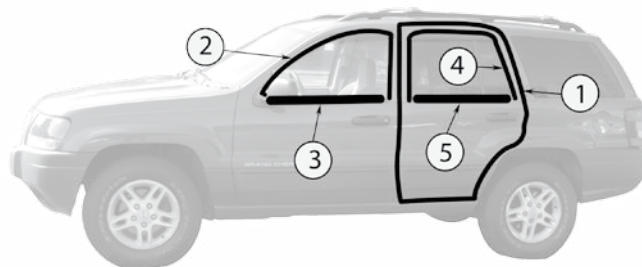

Item #	Description	Position	Years	Comments	Replaces Part #
Weatherstrip & Seals					
1	Door Weathertrip	Rear L or R	99/04		55135958AJ
2	Door Glass Seal	Left Front	99/04	Seals Perimeter of Window	55136025AG
		Right Front	99/04	Seals Perimeter of Window	55136024AG
3	Door Glass Weatherstrip	Left Front	99/04	Outer	55135879AF
		Right Front	99/04	Outer	55135878AF
		Left Front	99/04	Inner	55135899AE
		Right Front	99/04	Inner	55135898AE
4	Door Glass Seal	Left Rear	99/04	Seals Perimeter of Window	55136081AI
		Right Rear	99/04	Seals Perimeter of Window	55136080AI
5	Door Glass Weatherstrip	Left Rear	99/04	Outer	55135891AF
		Right Rear	99/04	Outer	55135890AF