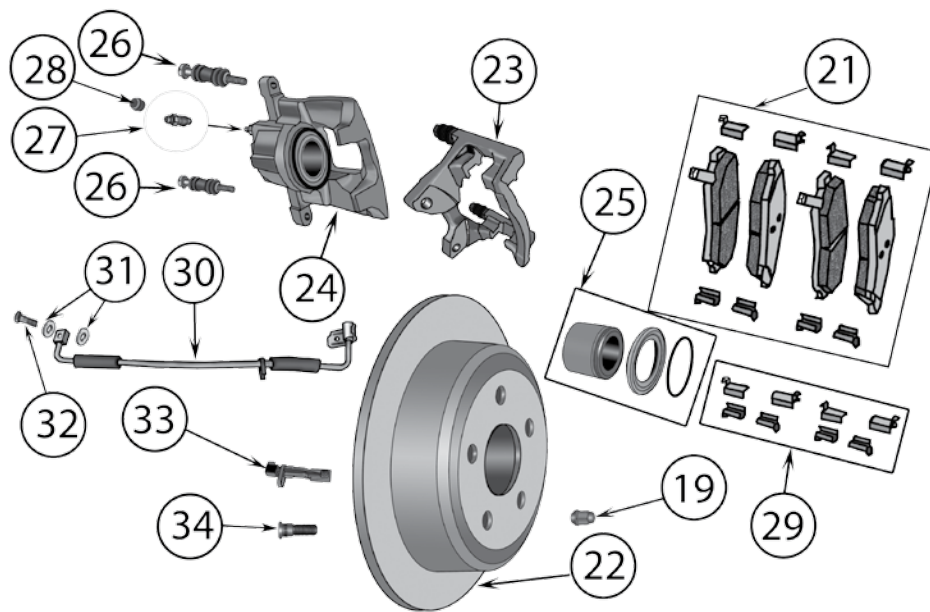

REAR BRAKES

Item #	Description	Years	Position	Notes	Replaces Part #
15	Knuckle to Hub Bolt	07/17	L or R		5012436AB
16	Hub Assembly	07/10	L or R	Includes Wheel Speed Sensor	52060398AC
		11/17	L or R	Includes Wheel Speed Sensor	52060398AD
17	Wheel Stud	07/17	L or R		68003282AA
18	Wheel Speed Sensor	07/17	L or R	50" Long	68003281AC
19	Wheel Nut	07/17	F or R	Black; 1/2"-20 Threads	J4006956BLK
		07/17	F or R	Stainless Capped; 1/2"-20 Threads	J4006956
20	Wheel Nut Kit	07/17	F & R	Includes 20 Black Wheel Nuts; 1/2"-20 Threads	4006956BLKK
Rear Brakes					
21	Brake Pad Set	07/17	L & R	Includes Clips	68003776AA
22	Brake Rotor	07/17	L or R		52060147AA
23	Caliper Bracket	07/17	L or R		68003775AA
24	Brake Caliper	07/17	Left	w/o Pads	68003774AA
		07/17	Right	w/o Pads	68003778AA
25	Caliper Rebuild Kit	07/17	L or R	Includes 1 Piston, 1 Seal, & 1 Boot	68003882AA
26	Caliper Pin Kit	07/17	L or R	Includes 2 Pins, & 2 Boots	68003777AA
27	Bleeder Screw	07/17	L or R	M10 X 1	5093343AA
28	Bleeder Screw Cap	07/11	L or R		5093278AB
29	Brake Pad Spring Kit	07/17	L & R	Includes 8 Springs	68003705AA
30	Brake Hose	07/17	Right		52059884AE
		07/17	Left		52059885AF
31	Brake Hose Washer	07/17	L or R		6502114
32	Brake Hose Bolt	07/12	L or R	M10 X 1 X 24mm	6508914AA
		13/17	L or R	M10 X 1.25 X 24mm	6510161AA
33	Wheel Speed Sensor	07/17	L or R		52125003AB
34	Wheel Stud	07/17	L or R	1/2"-20 Thread	6036424AA

* This Part # not currently carried by Crown Automotive

Continued to Next Page . . .