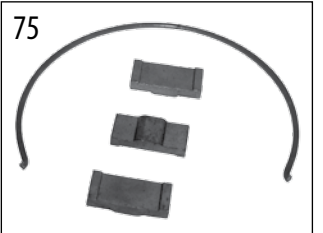

Item #	Description	Comments	Replaces Part #
41	Key, 1st & 2nd Gear Synchronizer	3 Required	83506250
42	Gear, 1st & 2nd Reverse Sliding Gear		5252082
43	Gear, 1st	31 Teeth	4636368
44	Spacer, Output Shaft		83506280 *
45	Bearing, 1st Gear	Caged Roller Bearing	83506075
46	Thrust Washer, 1st Gear		83506246 *
47	Retainer, Front Bearing	88/91 92/93 94/99	5252052 * 4636367 4636382
48	Case, Transmission		5252034
49	Retainer, Rear Bearing		5252036
50	Reverse Gear Pin		5252039
51	Adapter, Transfer Case	XJ, MJ, ZJ w/ 4WD YJ, TJ	4636372 * 4636373 *
52	Seal, Output	4WD	83503108
53	Gear, Reverse Idler		5252084
54	Shaft, Reverse Idler		83506258
55	Plug, Drain		83500512
56	Plug, Fill		83500623
57	Gasket, Fill or Drain Plug		83500513
58	Bearing, Cluster Gear	Front	83506259
59	Cluster Gear	43-32-21-13-12 Teeth	4636371
60	Bearing, Cluster Gear	Rear	83506080
61	Thrust Washer, Cluster Gear 5th Gear		83506245
62	Bearing, 5th Gear	Caged Roller Bearing	83506079
63	5th Gear Counter	88/92 Up to Serial No. 00705123; 47 Teeth 92/99 After Serial No. 00705123	4637535 4637527
64	Key, 5th Gear Synchronizer	88/92 Up to Serial No. 00705123; 3 Required 92/99 After Serial No. 00705123; 3 Required	83506256 4637532
65	Spring, 5th Gear Synchronizer	88/92 Up to Serial No. 00705123; 2 Required 92/99 After Serial No. 00705123; 2 Required	83506254 4637534
66	Sleeve, 5th Gear Synchronizer		83506257
67	Blocking Ring, 5th Gear Synchronizer	88/92 Up to Serial No. 00705123; 1 Required 92/99 After Serial No. 00705123; 1 Required	83506253 4637533
68	Gear, 5th Splined		83506242
69	Ball, Reverse		83500573
70	Bearing, Output Shaft		83506073
71	Gear, 5th	Main Shaft Side	5252083
72	Switch, Back Up Lamp		83500629
73	Synchronizer Repair Kit, 1st & 2nd	Includes 3 Keys & 2 Springs	SRKAX151
74	Synchronizer Repair Kit, 3rd & 4th	Includes 3 Keys & 2 Springs	SRKAX152
75	Synchronizer Repair Kit, 5th	Includes 3 Keys & 1 Spring	SRKAX153
76	Bearing & Seal Kit	Includes Bearings, Seals, & RTV Sealant	AX15BK
77	Gasket & Seal Kit		AX15GS
78	Master Overhaul Kit	Includes Bearings, Seals, Gaskets, Blocking Rings, & Small Parts	AX15MASKIT

* This Part # not currently carried by Crown Automotive