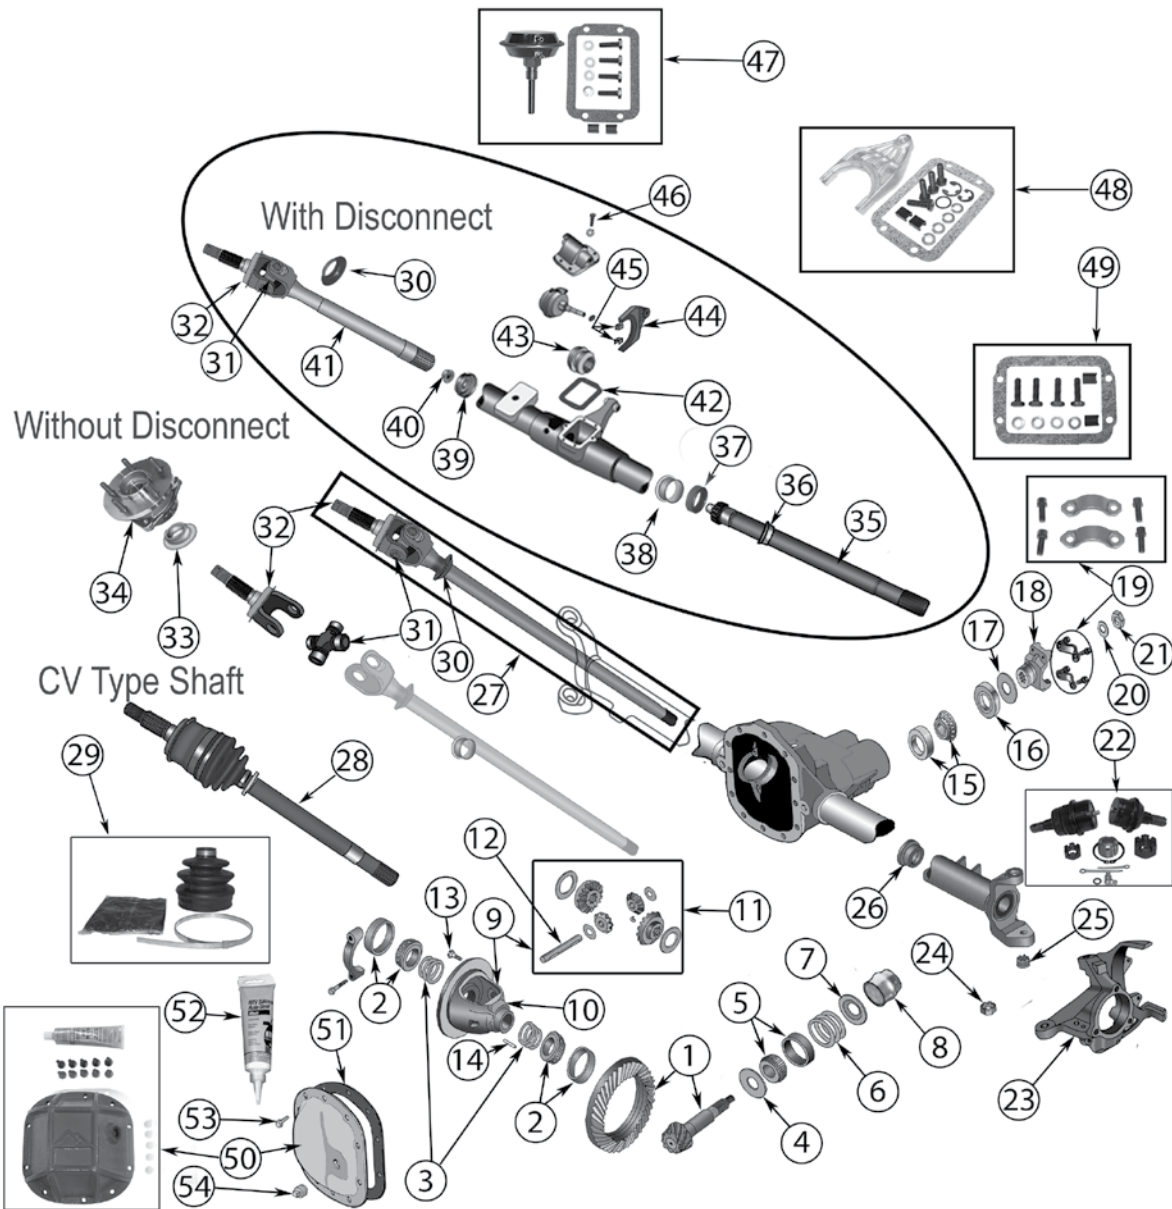

Item #	Description	Years	Comments	Ratio	Replaces Part #
1	Ring & Pinion Set	84/99		3.07	83500187
		2000	Until 10/1/2000	3.07	4864853
		00/01	After 10/1/2000	3.07	5072997AB
		84/99		3.55	83505480
		00/01		3.55	5012476AA
		84/99		3.73	4746074
84/99		4.10	83502353		
84/99		4.56	83503424		
2	Bearing Set, Carrier	84/01	Includes 2 Bearings & 2 Cups	All	J8126500
3	Shim Set, Carrier	84/01		All	83500191
4	Slinger, Oil	84/96	Inner	All	3893982
5	Bearing Set, Pinion	84/01	Inner	All	J8126499
6	Shim Set, Pinion	84/99		All	83500192
		00/01		3.55 & Lower	4720862
		00/01		3.73 & Higher	83500192