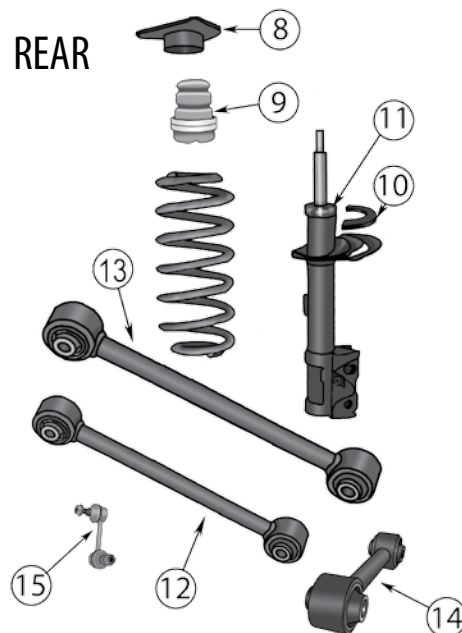

REAR

Item #	Description	Position	Years	Comment	Replaces Part #
Front Suspension					
1	Strut Mount	Left or Right	15/17		68277240AA
2	Bump Stop	Left or Right	15/17		68254422AA *
3	Coil Spring Isolator	Lower	15/17		68246462AA *
4	Strut	Left	16/17	w/ 4WD w/o Trailhawk Package	68304420AA *
		Right	15/16	w/ 4WD w/o Trailhawk Package	68304339AA
5	Lower Control Arm	Left	15/17	w/ 4WD	68248006AA
		Right	15/17	w/ 4WD	68247999AA
6	Lower Ball Joint	Left or Right	15/17		68246489AA
7	Sway Bar Link	Left or Right	15/17		68246496AA
Rear Suspension					
8	Strut Mount	Left	15/17		68246730AA
		Right	15/17		68246697AA
9	Bump Stop	Left or Right	15/17		68254817AA *
10	Coil Spring Isolator	Lower	15/17		68246462AA *
11	Strut	Left	15/17	w/ 4WD	68265769AA
		Right	15/17	w/ 4WD	68265766AA
12	Front Lateral Link	Left or Right	15/17	w/ FWD	68246750AA *
		Left or Right	15/17	w/ 4WD	68246746AA
13	Rear Lateral Link	Left or Right	15/17	w/ FWD	68246742AA *
		Left or Right	15/17	w/ 4WD	68246753AA
14	Trailing Link	Left	15/17		68246734AA
		Right	15/17		68246739AA
15	Sway Bar Link	Left or Right	15/17	w/ FWD	68250805AA *
		Left or Right	15/16	w/ 4WD	68246731AA

* This Part # not currently carried by Crown Automotive