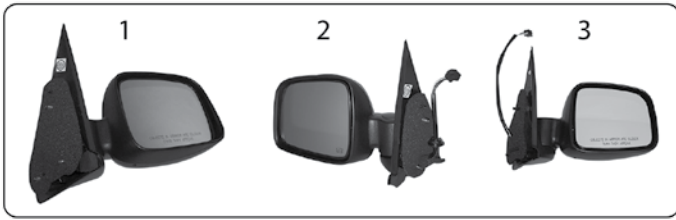

Item #	Description	Position	Years	Finish	Comments	Replaces Part #
1	Side Mirror	Left	02/07	Textured Black	Manual Folding	55155837AF
		Right	02/07	Textured Black	Manual Folding	55155836AH
2	Side Mirror	Left	02/07	Textured Black	Power, Heated, Manual Folding	55155843AI
		Right	02/07	Textured Black	Power, Heated, Manual Folding	55155839AI
3	Side Mirror	Right	02/07	Textured Black	Power, Manual Folding	55155840AI
		Left	02/07	Textured Black	Power, Manual Folding	55155841AI
4	Rearview Mirror Mount Kit		02/07		Includes Mirror Button & Adhesive	55076401