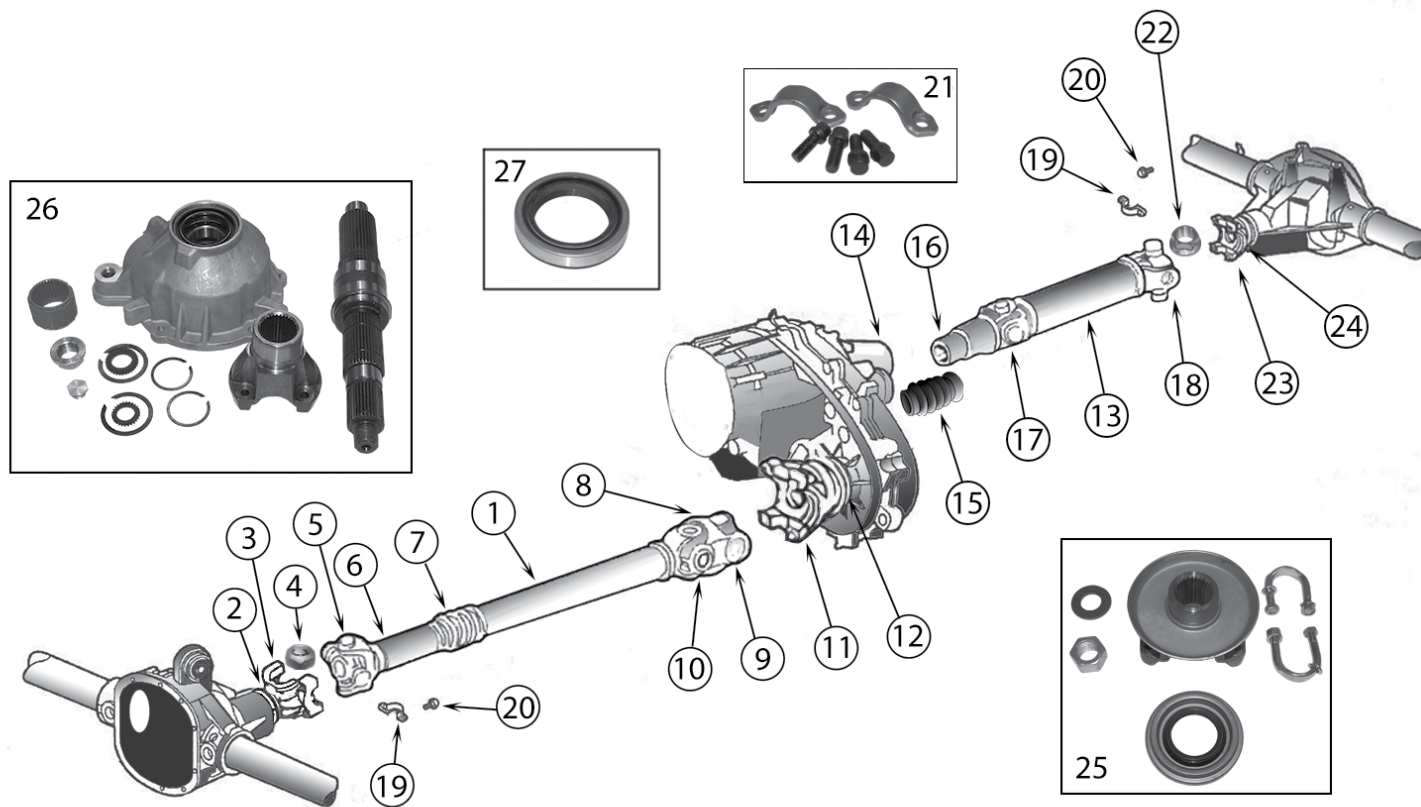

Item #	Description	Model	Location	Years	Comments	Replaces Part #		
1	Drive Shaft	XJ	Front	84/86	Spicer Type¹	53004812		
		XJ, MJ	Front	87/90	w/ 2.5L Gas Engine w/ Auto. Transmission; 27.95" Collapsed	53003912		
		XJ, MJ	Front	87/00	w/ 2.5L Gas Engine w/ Manual Transmission; 25.31" Collapsed	53003235		
		XJ, MJ	Front	87/01	w/ 4.0L Engine w/ AW4 Transmission; 30.66" Collapsed	53005542		
		XJ, MJ	Front	89/01	w/ 4.0L Engine w/ Manual Transmission; 29.25" Collapsed	53005543		
		XJ	Front	87/92	w/ 4.0L Engine w/ Manual Transmission; (Venezuela Only) 27.08" Collapsed	53005544		
		XJ, MJ	Front	89/94	w/ 2.1L Diesel Engine; 25.31" Collapsed	53003235		
		XJ	Front	95/00	w/ 2.5L Diesel Engine	52098208		
		2	Seal, Pinion	XJ, MJ	Front	84/86	w/ Dust Slinger on Yoke	J0998092
XJ, MJ	Front			1986	w/o Dust Slinger on Yoke	83503390		
XJ, MJ	Front			87/00		83503390		
XJ	Front			2001	Non-Flanged	83503390		
XJ	Front			2001	Flanged	5072473AA		

¹Change Yokes When Replacing GKN Type