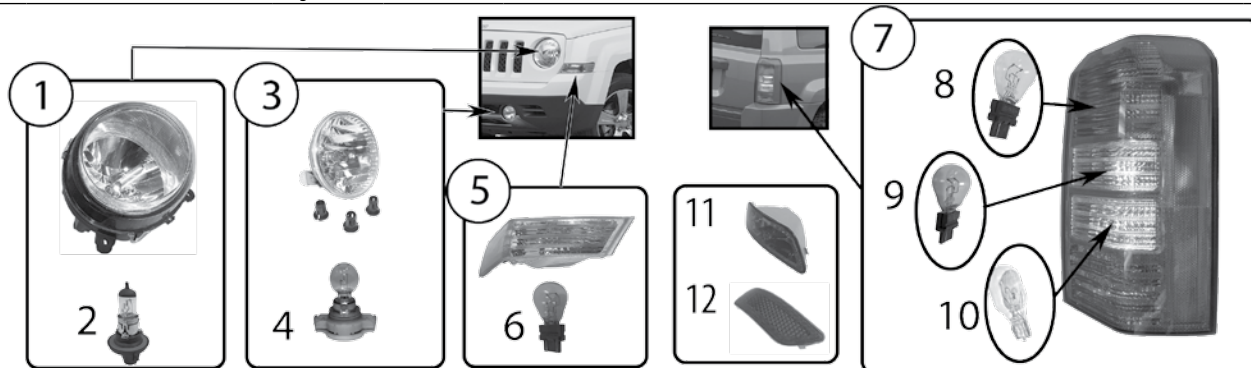

Item #	Description	Position	Years	Comments	Replaces Part #
Rear					
19	Tail Light	Left	11/13	USA; Includes Bulbs & Wiring Harness	5182543AC
		Right	11/13	USA; Includes Bulbs & Wiring Harness	5182542AC
		Left	14/17	Includes Bulbs & Wiring Harness	5272909AB
		Right	14/17	Includes Bulbs & Wiring Harness	5272908AB
20	Turn Signal Bulb	L or R	11/17	3757A Long Life Amber Bulb	L003757NAK
21	Reverse Light Bulb	L or R	11/17	3157 Bulb	L0003157
	LED Reverse Light Bulb Set	L & R	11/17	3157 White LED Bulbs	RT28067
22	Fascia Reflector	Left	11/17	Red	57010721AD
		Right	11/17	Red	57010720AD
23	Fog Light	Left	11/17	Red	57010716AC
		Right	11/17	Red	57010717AC

Item #	Description	Position	Years	Comments	Replaces Part #

Patriot 2007-2017

Front

1	Headlight Assembly	Right	07/17	LHD; Includes Bulb	5303842AB
		Left	07/17	LHD; Includes Bulb	5303843AB
2	Headlight Bulb	L or R	07/17	Low & High Beam; H13 Bulb	L0000H13
3	Fog Light	L or R	07/09	Includes Bulb	4805857AA
		L or R	2010	Includes Bulb	5182025AA
		L or R	11/17	Includes Bulb	68081399AB
4	Fog Light Bulb	L or R	10/17	PSX24W Bulb	L000PSX24W
	LED Fog Light Bulb Set	L & R	07/09	H10 (9145) White LED Bulbs	RT28047
		L & R	10/17	PSX24W White LED Bulbs	RT28049
5	Parking & Turn Signal Light	Left	07/17		68004181AB
		Right	07/17		68004180AB
6	Bulb	L or R	07/09	Turn Signal, Side Marker, Parking Light; 3157A Amber Bulb	L03157NA
		L or R	07/09	Turn Signal, Side Marker, Parking Light; 3157A Amber Bulb	L0003157AK
		L or R	10/17	Turn Signal, Side Marker, Parking Light; 3757A Long Life Amber Bulb	L003757NAK
		L & R	07/09	Turn Signal, Side Marker, Parking Light; 3157A Amber LED Bulbs	RT28065

Rear

7	Tail Light	Left	08/17	Includes Bulbs	5160365AD
		Right	08/17	Includes Bulbs	5160364AD
8	Bulb	L or R	2007	Side Marker, Parking Light, Brake Light; 3157 Bulb	L0003157
		L or R	08/17	Turn Signal, Side Marker, Parking Light, Brake Light; 3157 Long Life Bulb	L003157KLC
		L & R	08/17	Turn Signal, Side Marker, Parking Light, Brake Light; 3157 White LED Bulbs	RT28067
9	Turn Signal Bulb	L or R	2007	3757A Long Life Amber Bulb	L003757NAK
10	Reverse Light Bulb	L or R	07/17	921 Bulb	L0000921
	LED Reverse Light Bulb Set	L & R	07/17	921 White LED Bulbs	RT28069
11	Fog Light	Left	11/17	Red	57010716AC
		Right	11/17	Red	57010717AC
12	Fascia Reflector	Left	11/17		57010721AC
		Right	11/17		57010720AC