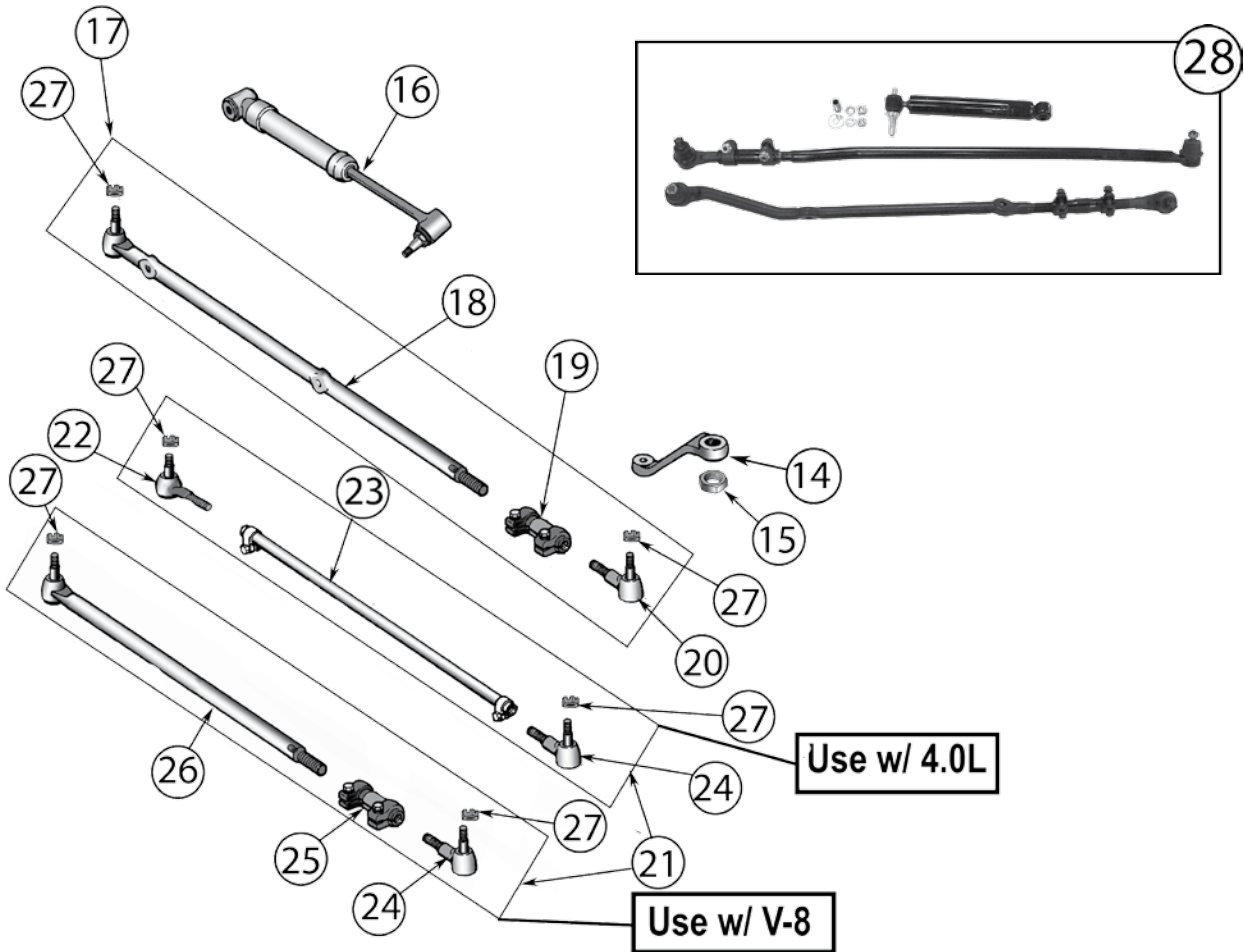

Item #	Description	Position	Years	Model	Comments	Replaces Part #
19	Steering Adjuster	Drag Link	93/98	All	5.0" Long	52005742
20	Tie Rod End	Drag Link; to Pitman Arm	93/98	All	w/ Left Hand Threads	52005739
21	Tie Rod Assembly Kit		93/98	All	w/ 4.0L Engine; LHD	52087674K
			93/98	All	w/ 5.2L, 5.9L Engines	52037996K
22	Tie Rod End	Tie Rod; to Drag Link	93/98	All	LHD w/ 4.0L Engine; w/ Right Hand Threads	52005740
		Tie Rod; to Drag Link	94/96	ZJ	RHD	53054315
23	Steering Adjuster	Tie Rod	93/98	All	w/ 4.0L Engine; 34.5" Long	52087674
24	Tie Rod End	Tie Rod; Left Side	93/98	All	w/ 4.0L Engine; w/ Left Hand Threads	52005741
			93/98	All	w/ 5.2L, 5.9L Engines; w/ Left Hand Threads	52005739
25	Steering Adjuster	Tie Rod	93/98	All	w/ 5.2L, 5.9L Engines; 5.0" Long	52005742
26	Tie Rod End	Tie Rod; to Drag Link	93/98	All	w/ 5.2L, 5.9L Engines	52037996
27	Tie Rod End Nut		93/98	All	Tie Rod or Drag Link to Knuckle or Pitman Arm	J0274428
28	Heavy Duty Steering Kit		93/98	All	LHD; w/ 4.0L Engine; w/ Stabilizer	RT21005
			93/98	All	LHD; w/ 4.0L Engine; w/o Stabilizer	RT21004
			93/98	ZG	RHD; w/ 4.0L, 2.5L Diesel Engines; w/ Stabilizer	RT21007
			93/98	ZG	RHD; w/ 4.0L, 2.5L Diesel Engines; w/o Stabilizer	RT21006
29	Power Steering Pump Seal Kit		93/96	ZJ		83501825
30	Power Steering Pump Seal Kit		93/96	ZJ		4728247
31	Power Steering Pump Bearing	Front	93/98	All		83504034
32	Power Steering Pump Seal		93/96	ZJ		83501814
33	Power Steering Pump Vane Kit		93/96	ZJ		83501827
34	Steering Gear Valve Assembly Bearing		93/98	All	Located inside Valve Assembly	J8130142
35	Steering Gear Sector Shaft Seal Kit		93/96	ZJ		J8134568
			97/98	All		4470365
36	Steering Gear Seal Kit		93/98	ZJ	LHD	J8125039
			97/98	ZG	LHD w/o Speed Proportional Steering	J8125039
37	Steering Gear Rack Seal Kit		93/96	ZJ		4728249
38	Steering Gear Valve Assembly Bearing Kit		93/98	All	Located on End of Valve Assembly	J8130152
39	Steering Gear Valve Assembly Seal Kit		93/96	ZJ		J3204833
40	Steering Gear Adjuster Plug Seal Kit		93/96	ZJ		J8130157
			97/98	All		4886349AA
41	Steering Gear End Plug Seal Kit		93/98	All		J8125037
42	Steering Gear Thrust Bearing Repair Kit		97/98	ZJ		4897000AA
43	Steering Gear Rack Kit		93/98	All	Includes Rack; Hardware & Grease	4713061
44	Steering Gear Seal Kit		93/98	ZJ		J8125038