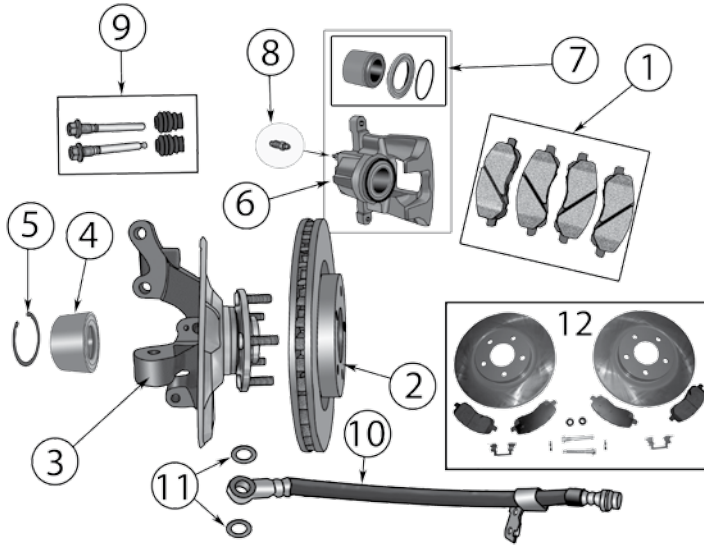

BRAKE

MK Compass, Patriot 2007 - 2017

FRONT BRAKES