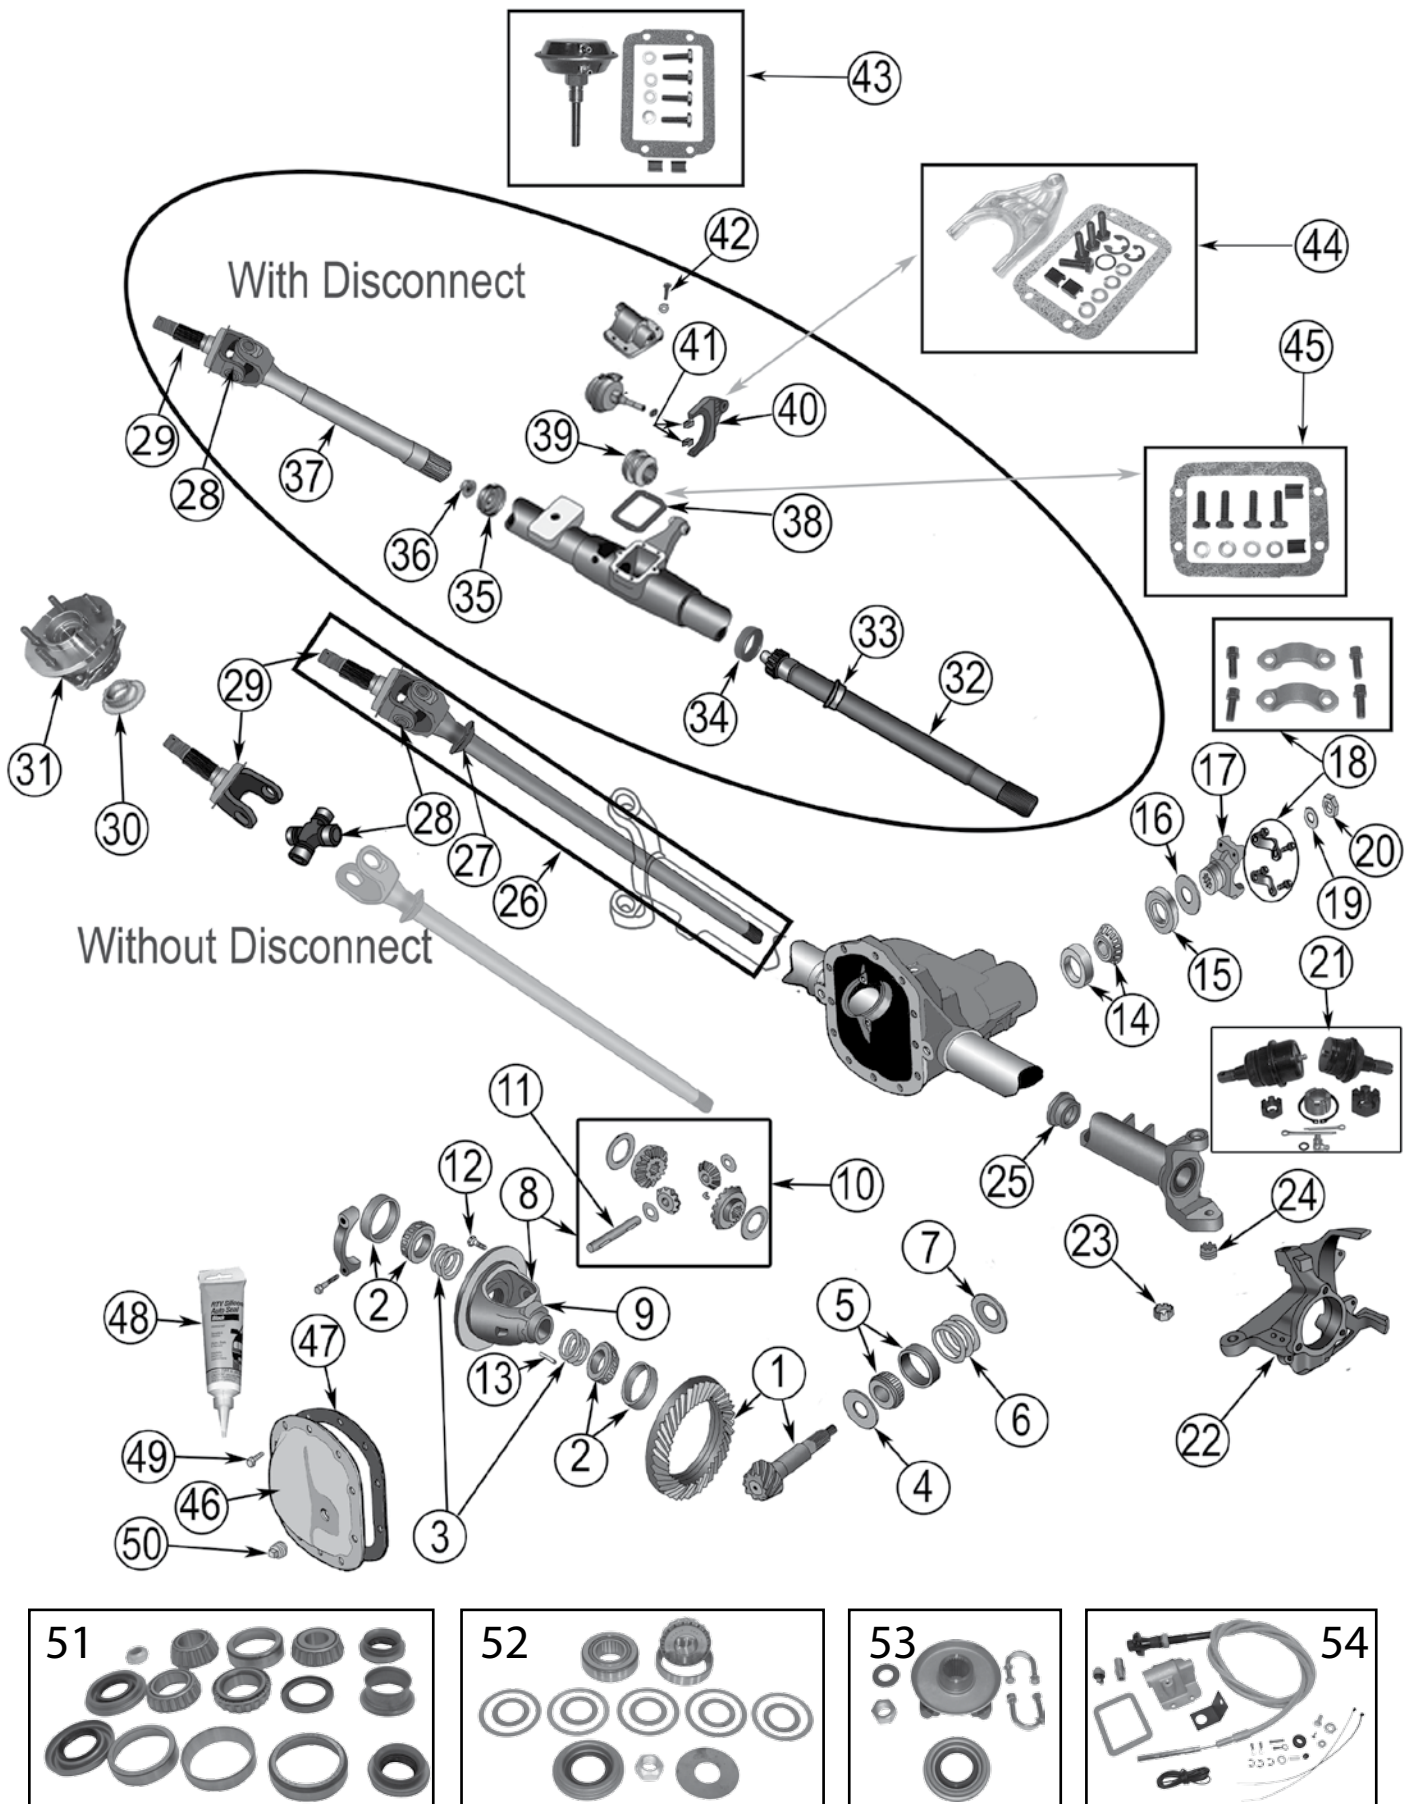

Item#	Description	Years	Comments	Ratio	Replaces Part #
26	Axle Shaft Assembly	87/95	Left, w/o ABS, w/ or w/o Disconnect	All	4874303
		87/95	Right, w/o ABS, w/o Disconnect	All	4874302
27	Slinger, Inner Axle Shaft	87/89	Steel	All	J8126232
		90/95	Plastic	All	4797769
28	U-Joint, Axle Shaft	87/95	(1.06" Cap) (w/o ABS)	All	J8136616
		87/95	(1.06" Cap) (w/o ABS) Heavy Duty	All	8126637SP
		91/95	(1.187" Cap) (w/ ABS)	All	J8126638
		91/95	(1.187" Cap) (w/ ABS) Heavy Duty	All	8126638SP
29	Shaft, Axle Outer	87/95	w/o ABS	All	83500184
		91/95	w/ ABS	All	4713190
30	Slinger, Outer Axle Shaft	87/95	w/o ABS	All	83500201
31	Hub Assembly	87/89		All	53000228
		90/95		All	53007449
32	Shaft, Intermediate Axle	87/95	w/ Disconnect	All	5252594
33	Collar, Intermediate Axle	90/95	w/ Disconnect	All	5252687
34	Bearing, Intermediate Axle	87/89	w/ Disconnect	All	J8133622
35	Seal, Intermediate Axle	87/95	2.29" O.D.	All	83500199
		87/95	2.12" O.D.	All	83503504
36	Bearing, Outer Shaft	87/89	w/ Disconnect	All	J8134213
		90/95	w/ Disconnect	All	5252686
37	Axle Shaft Assembly	87/95	Left, w/o ABS, w/ or w/o Disconnect	All	4874303
		87/95	Right, w/o ABS, w/ Disconnect	All	5252145
		91/95	Left, w/ ABS, w/ or w/o Disconnect	All	4874307
		91/95	Right, w/ ABS, w/ Disconnect	All	4741033
38	Cover Gasket, Disconnect Housing	87/95	w/ Disconnect	All	4137732
39	Shift Collar	87/95	w/ Disconnect	All	83504813
40	Shift Fork	87/95	w/ Disconnect; OE Style Aluminum	All	83503695
		87/95	w/ Disconnect; HD Upgrade, Cast Iron	All	4137727
41	Insert, Shift Fork	87/95	w/ Disconnect	All	4137731
42	Bolt, Disconnect Housing	87/95	w/ Disconnect	All	4137734
43	Vacuum Motor Kit, Disconnect	87/90	w/ Disconnect; 3 Ports	All	83503113
		91/95	w/ Disconnect; 2 Ports	All	4506116
44	Fork Kit, Disconnect	87/95	w/ Disconnect	All	5252599
	Heavy Duty Shift Fork Kit	87/95	w/ Disconnect	All	RT23004
45	Clip Kit, Shift Fork	87/95	w/ Disconnect	All	J8133708
46	Differential Cover	87/95	Includes Bolts & Fill Plug	All	4713451
	HD Differential Cover	87/95	Red; Includes Bolts, Fill Plug & RTV	All	RT20024
	HD Differential Cover	87/95	Black; Includes Bolts, Fill Plug & RTV	All	RT20030
47	Gasket, Differential Cover	87/95	Paper	All	J8120360
48	Sealant, RTV	87/95		All	J8993317
49	Bolt, Differential Cover	87/95	10 Required	All	J0273573
50	Plug, Differential Cover	87/95	1/2"-14	All	J4004751
51	Bearing & Seal Kit	87/95	Includes 2, 5, 14, 15, 25, 20, 35	All	D30EMASKIT
52	Pinion Bearing Kit	87/95	Includes 5, 6, 14, 15, 16, 20	All	D30EPBK
53	U-Bolt Yoke Kit	87/95	Includes Yoke, Seal, Nut, & U-Bolts	All	D3044YOKEUBK
54	Secure Disconnect Lock Kit	87/95	w/ Disconnect w/ 0"-3" Lift	All	RT23002
		87/95	w/ Disconnect w/ 3"+ Lift	All	RT23003