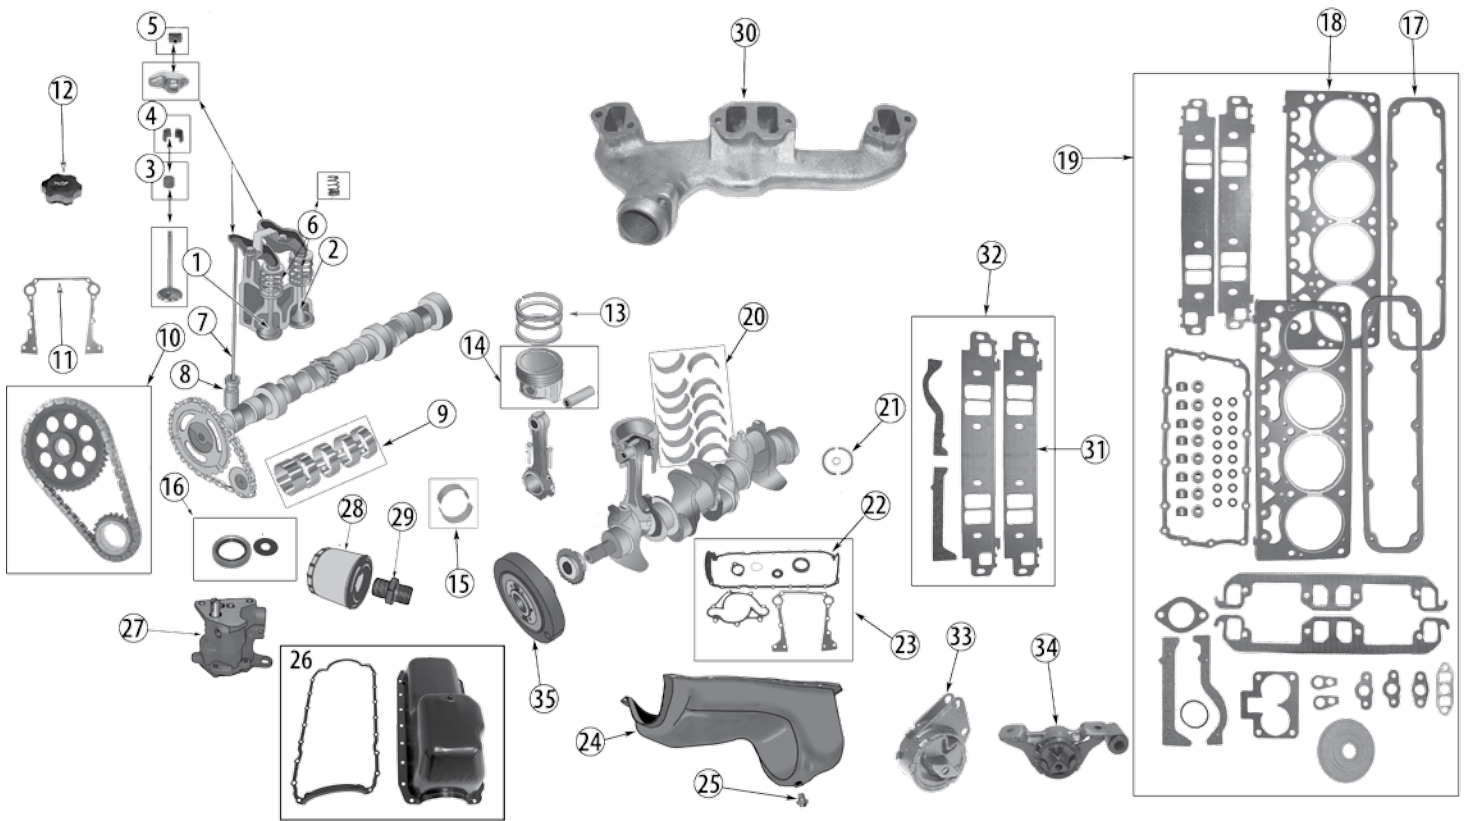

Item #	Description	Years	Engine	Comments	Replaces Part #
1	Intake Valve	94/98	5.2L, 5.9L	Standard	53006723
2	Exhaust Valve	94/98	5.2L, 5.9L	Standard	53006724
3	Valve Seal	94/98	5.2L, 5.9L	Intake; Standard	53009886
		94/98	5.2L, 5.9L	Exhaust; Standard	53009887
4	Valve Spring Lock	94/98	5.2L, 5.9L	Intake or Exhaust	33003521
5	Rocker Arm Pivot	94/98	5.2L, 5.9L	Intake or Exhaust	53008283
6	Valve Spring	94/98	5.2L, 5.9L	Intake or Exhaust	53021056
7	Push Rod	94/98	5.2L, 5.9L	Intake or Exhaust	53006722
8	Lifter	94/98	5.2L, 5.9L	Intake or Exhaust	4713439
9	Camshaft Bearing Set	94/98	5.2L, 5.9L	Standard	3830603K
10	Timing Chain Kit	94/98	5.2L, 5.9L	Includes Chain & Sprockets	83507095
11	Timing Cover Gasket	94/98	5.2L, 5.9L		53021057
12	Oil Filler Cap	94/98	5.2L, 5.9L		4777536
13	Piston Ring Set	94/98	5.2L	Standard; For 8 Pistons	4720727
		1998	5.9L	Standard; For 8 Pistons	4740259