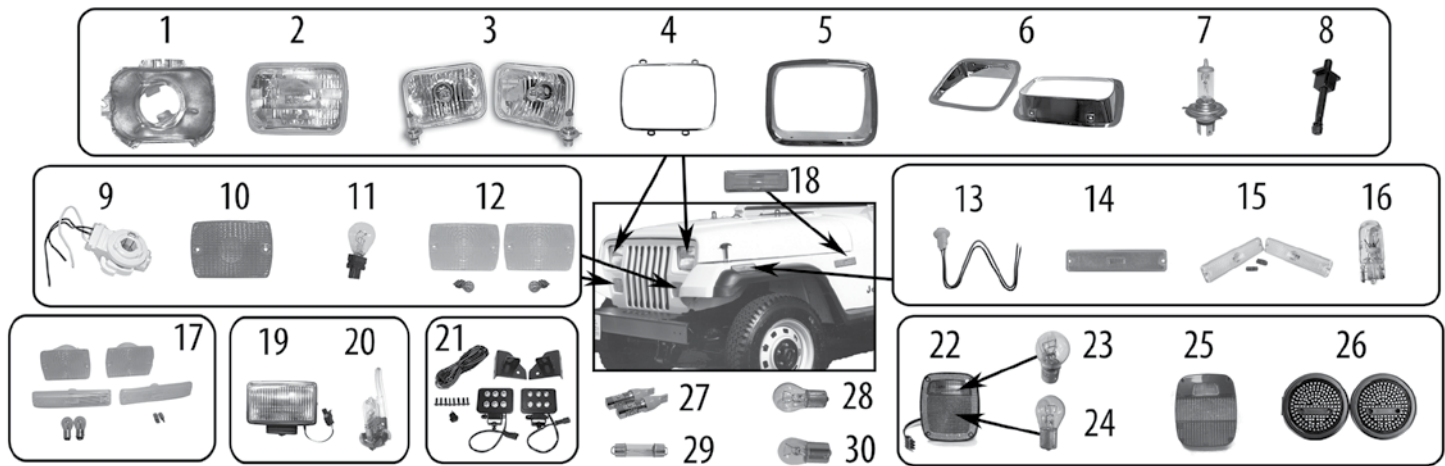

Item #	Description	Years	Position	Notes	Replaces Part #
Front					
1	Headlight Seat	87/95	Left	LHD; USA & Canada Only	56001279
		87/95	Right	LHD; USA & Canada Only	56001278
2	Headlight	91/95	L or R	Export or KDX Only; Bulb Not Included	56006212
		87/95	L or R	USA & Canada; H6054 Sealed Beam	J8134319
3	Headlight Conversion Kit	87/95	L & R	w/ H4 55/60W Halogen Bulbs; Meets DOT/SAE	RT28005
4	Headlight Retainer	87/95	L or R	Chrome	56001260
5	Headlight Bezel	87/95	Left	Chrome; USA & Canada Only	56003105
		87/95	Right	Chrome; USA & Canada Only	56003104
6	Headlamp Bezel Kit	87/95	L & R	Chrome; USA & Canada Only	56003104K
7	Headlight Bulb	87/95	L or R	Europe; White H4 Bulb, 60 Watts	L00H460W
	Headlight Bulb Set	87/95	L & R	Europe; Blue H4 Bulb, 60 Watts	RT28004
	LED Headlamp Bulb Set	87/95	L & R	H4 LED White Bulbs; 6500k	RT28051
8	Headlamp Adjusting Screw	87/95	L or R	Horizontal & Vertical Adjustment	55054844
9	Parking Light Socket	87/93	L or R	USA & Canada	J8128931
10	Parking Light	87/95	Left	Export Only	56003011
		87/95	Right	Export Only	56003010
		87/93	L or R	w/ Amber Lens; Bulb or Pigtail Not Included	56001378
		87/93	L or R	w/ Clear Lens; Bulb or Pigtail Not Included	RT28011
11	Turn Signal, Parking Light Bulb	87/93	L or R	2057 Clear Bulb	9438848
		94/95	L or R	3157 Clear Bulb	L0003157
		94/95	L or R	3157 Long Life Clear Bulb	L003157KLC
		94/95	L & R	3157 White LED Bulbs	RT28067
12	Parking Light Kit	87/93	L & R	Includes Clear Parking Lights w/ Amber Bulbs	RT28012