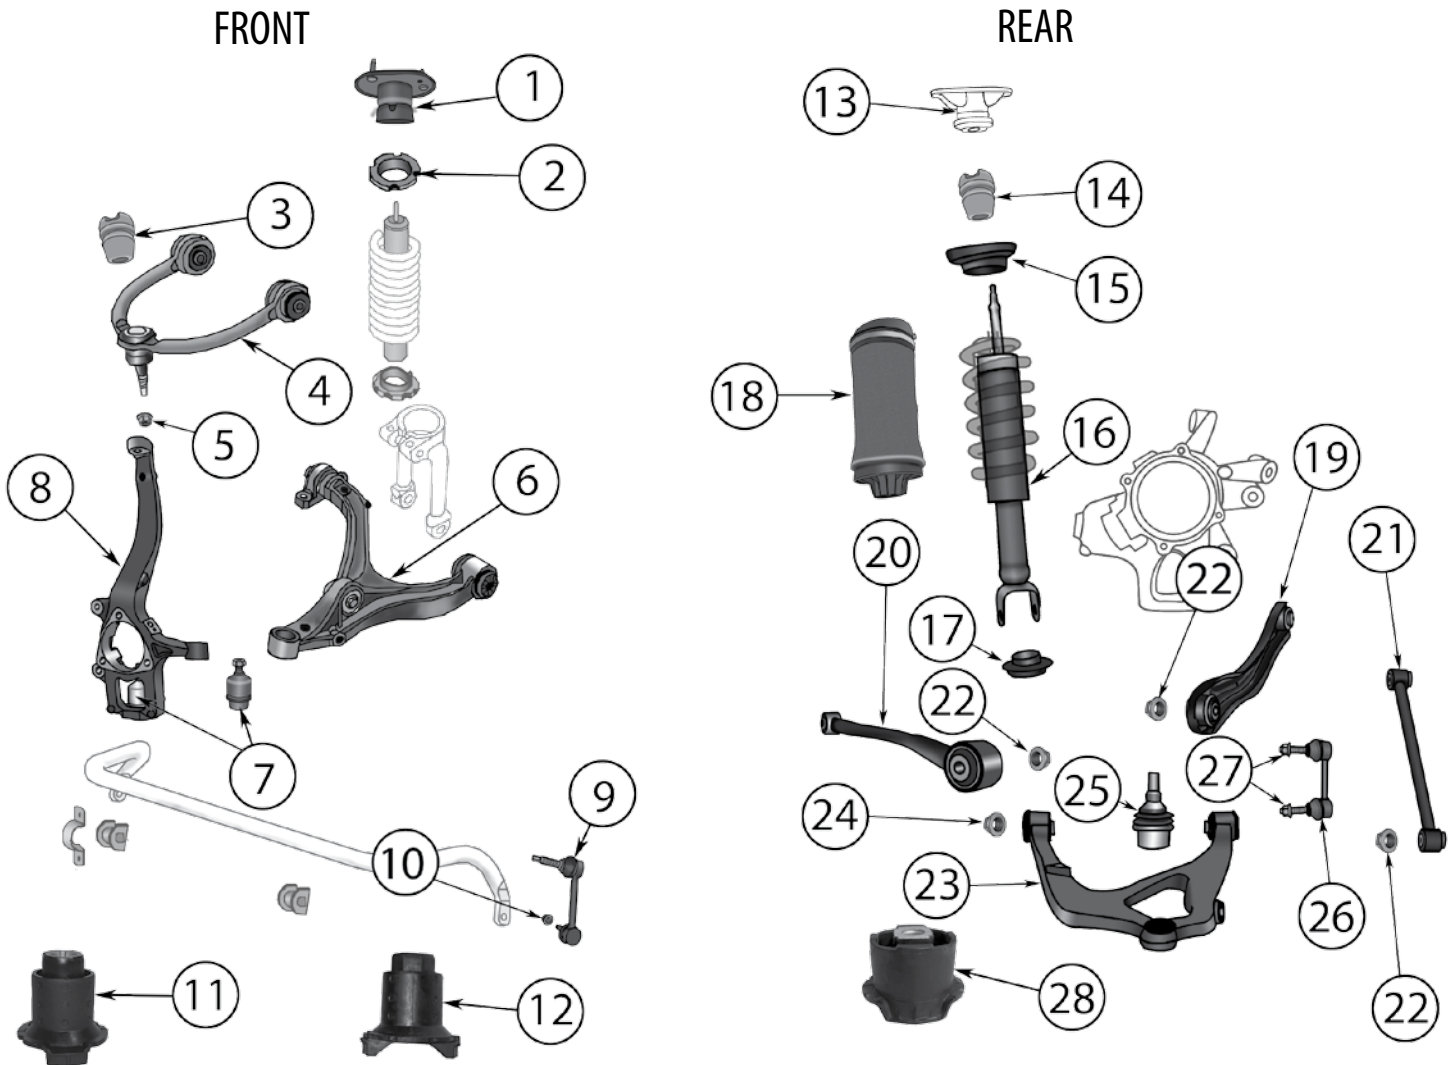

Item #	Description	Position	Years	Comments	Replaces Part #
Front Suspension					
1	Strut Mount	Left or Right	11/17		68029520AE *
2	Coil Spring Isolator	Upper	11/17	w/o Quadra-Lift Air Suspension	68029646AE
3	Bump Stop	Left or Right	11/17		68029521AD
4	Upper Control Arm	Left	11/15		68046195AF
		Left	16/17	w/o SRT Package	68282329AA *
		Left	16/17	w/ SRT Package	68291037AB *
		Right	11/15		68046196AI
		Right	16/17	w/o SRT Package	68282328AA *
		Right	16/17	w/ SRT Package	68291036AB *
5	Ball Joint Nut	Upper	11/17	M14 X 1.5; Flanged Locking Nut	6104719AA

* This Part # not currently carried by Crown Automotive