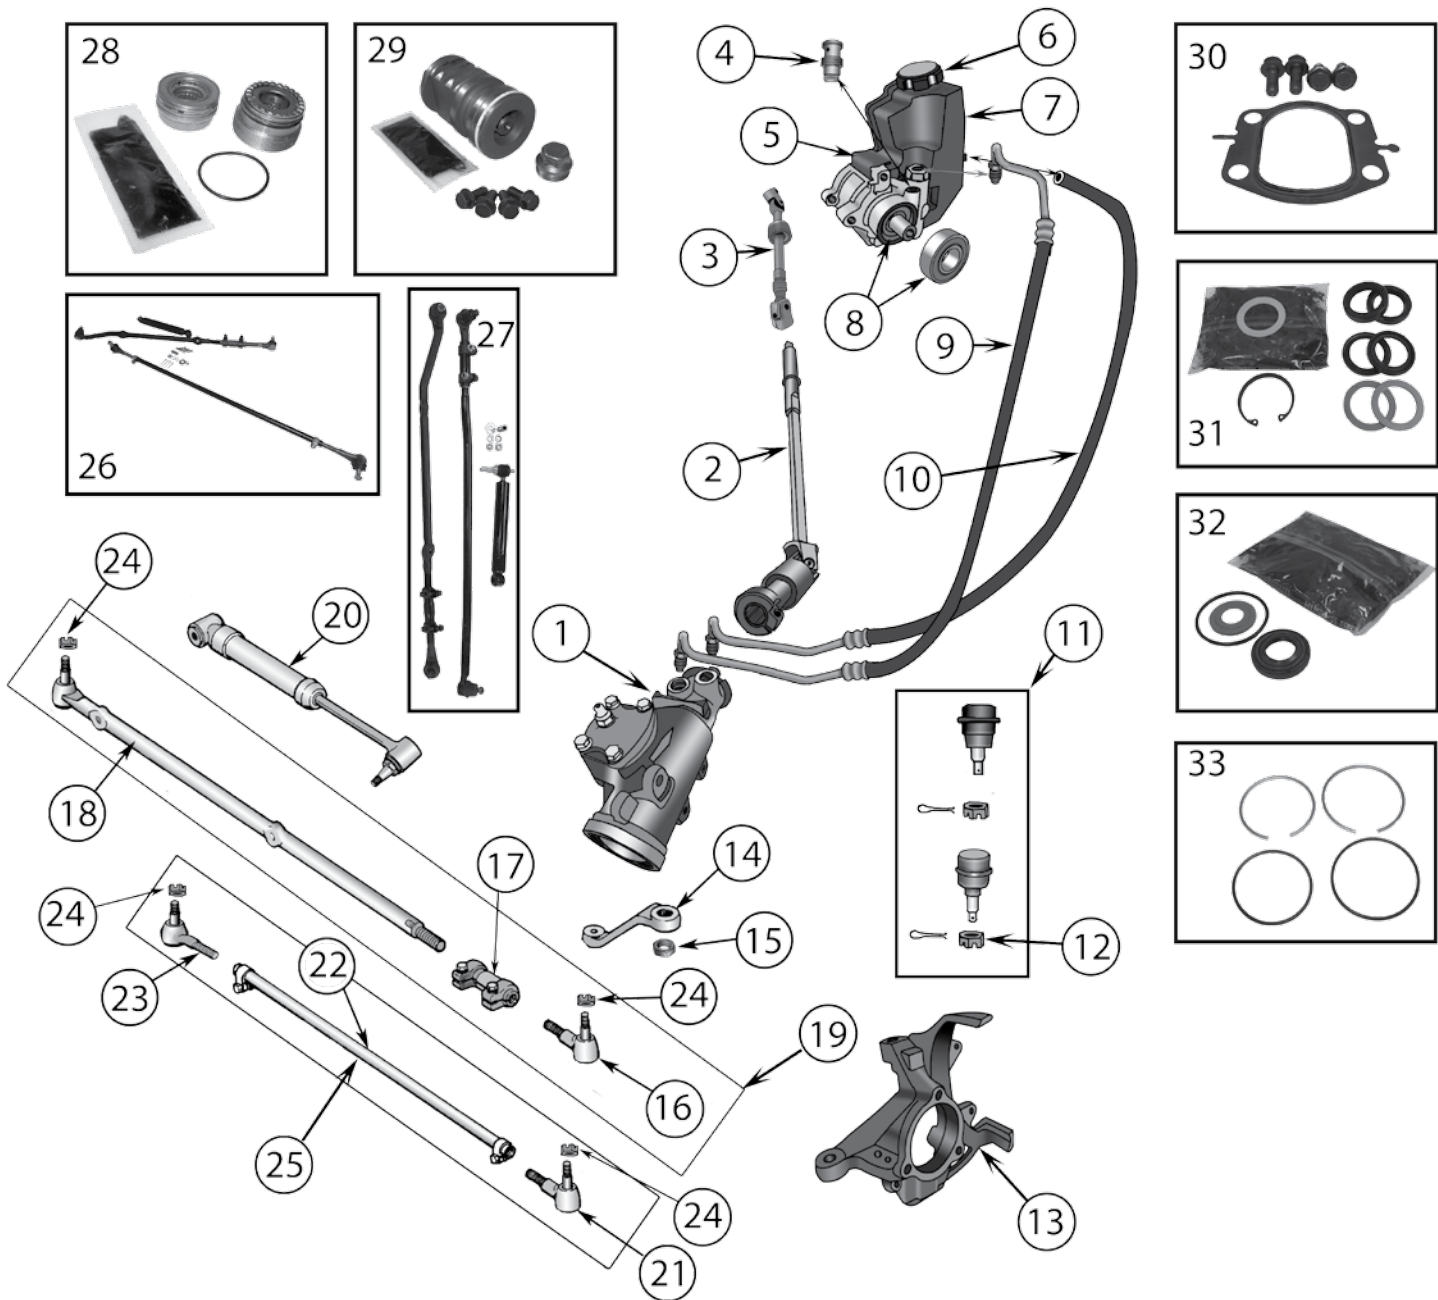

STEERING

TJ Wrangler 1997-2006

Item #	Description	Position	Years	Comments	Replaces Part #
1	Steering Gear Assembly		97/98 97/02 03/06	LHD; w/ Manual Steering LHD; w/ Power Steering LHD; w/ Power Steering	52000089 52089046AC 52088993AD *
2	Steering Shaft	Lower	97/99		52078705
3	Steering Shaft	Upper	97/00		5102531AA
4	Power Steering Pump Flow Control Valve		97/06	w/ 4.0L Engine	83503489
5	Power Steering Pump		97/02 97/06 03/06	w/ 2.5L Engine; Reservoir Not Included w/ 4.0L Engine; Reservoir Included w/ 2.4L Engine; Reservoir Not Included	52088018 52087871 52089018AE
6	Power Steering Reservoir Cap		97/06 97/06	w/ 4.0L Engine w/ 2.4L, 2.5L Engines	4897287AA 4694766

* This Part # not currently carried by Crown Automotive