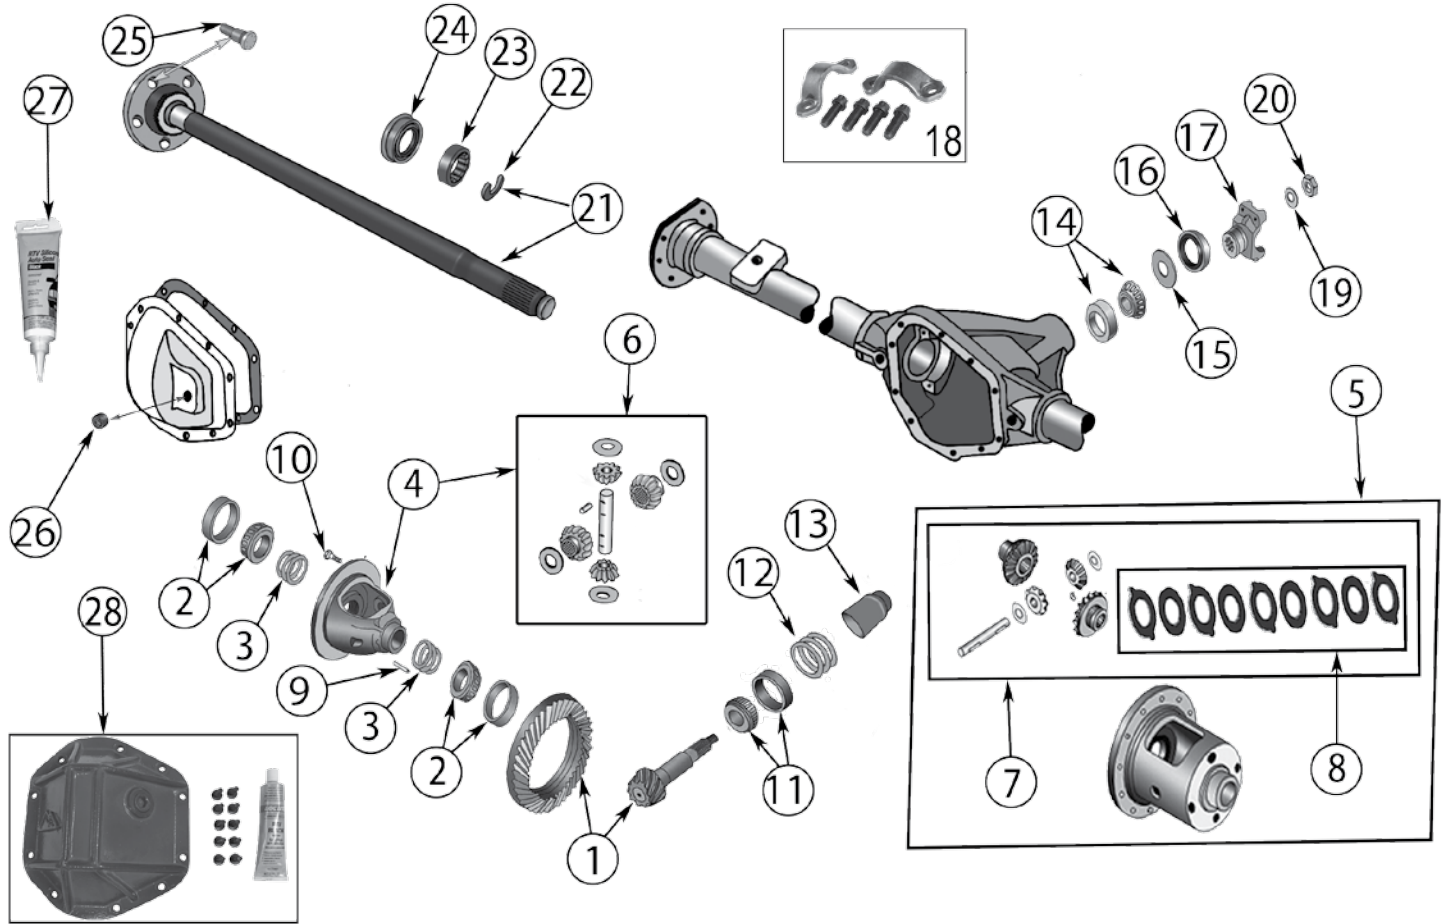

Item #	Description	Years	Comments	Ratio	Includes	Replaces Part #
1	Ring & Pinion Set	94/96		3.55 (39/11)	3, 10, 11, 12, 13, 14, 16, 19, 20	4856362
		94/98		3.73 (41/11)	3, 10, 11, 12, 13, 14, 16, 19, 20	4856346
2	Bearing Set, Differential	94/98	Includes 2 Bearings & 2 Cups	All		4864213