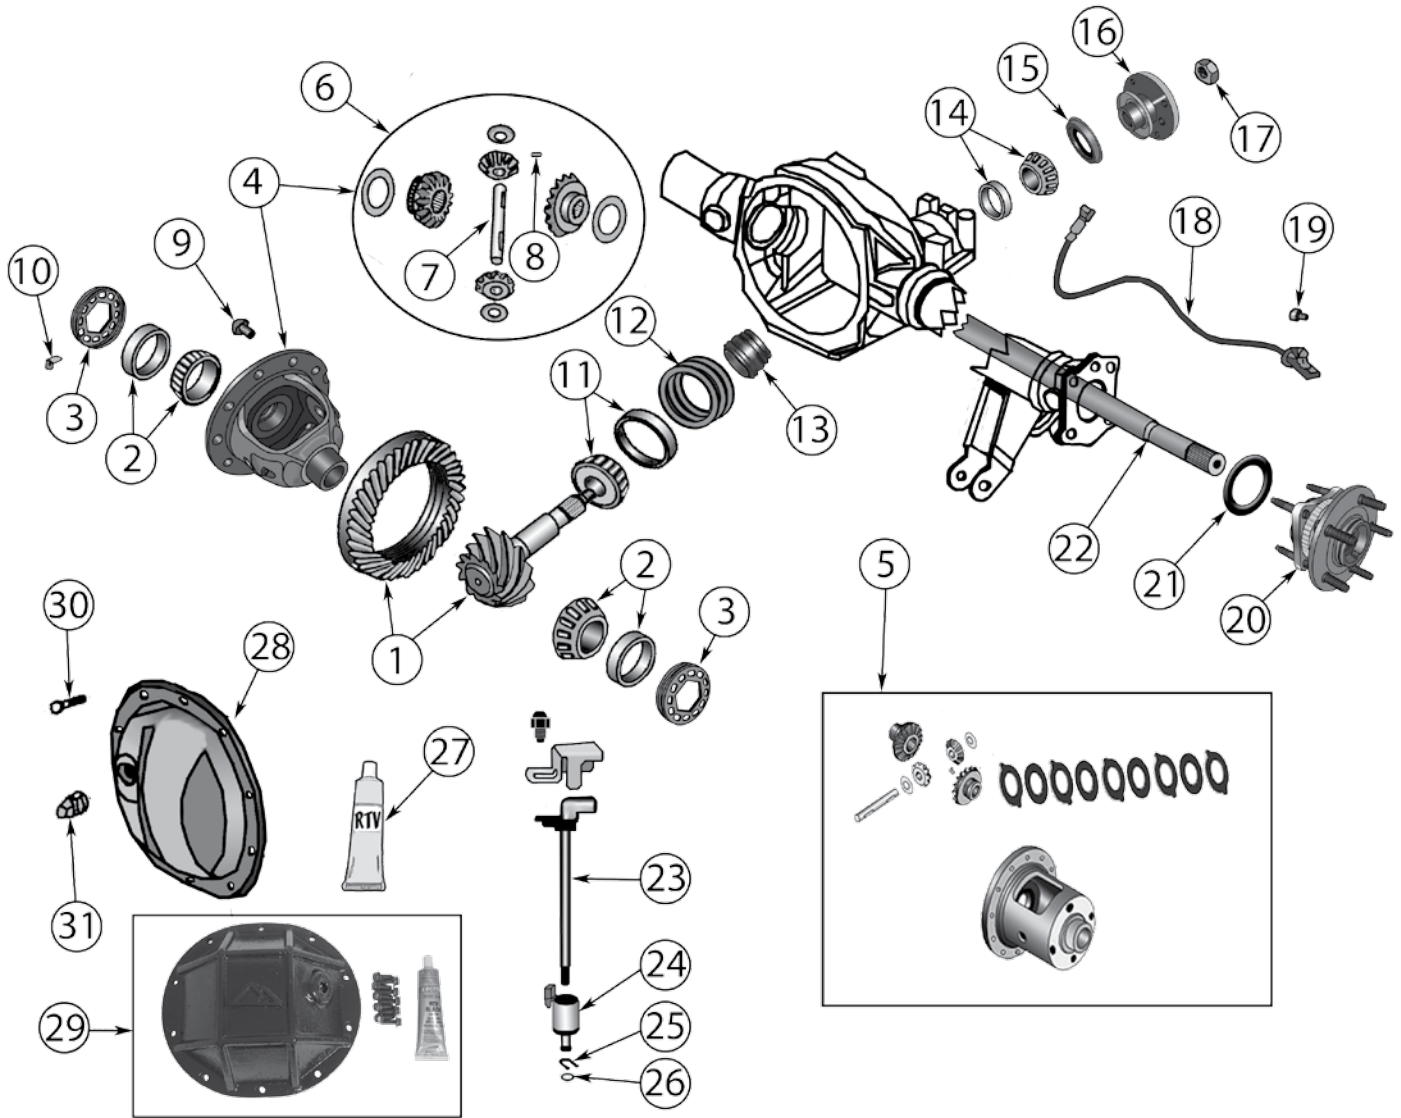

AXLE

Chrysler 8.25" Rear Axle | WK, WH Grand Cherokee, XK, XH Commander

Item #	Description	Years	Comments	Ratio	Replaces Part #
1	Ring & Pinion	05/10		3.07	5135768AB *
		05/10		3.55	5175783AB *
		05/10		3.73	5143812AA
2	Bearing Set, Differential	05/10	Includes 2 Bearings & 2 Cups	All	4864213
3	Adjuster, Differential Bearing	05/10	Left or Right	All	3507876AB *
4	Case Assembly, Differential, Standard	05/07	WK	All	52114574AA
		08/10	WK, XK; w/o Tag 68031427AA	All	52114574AA
		05/10	WH, XH (Europe)	All	52114574AA

* This Part # not currently carried by Crown Automotive