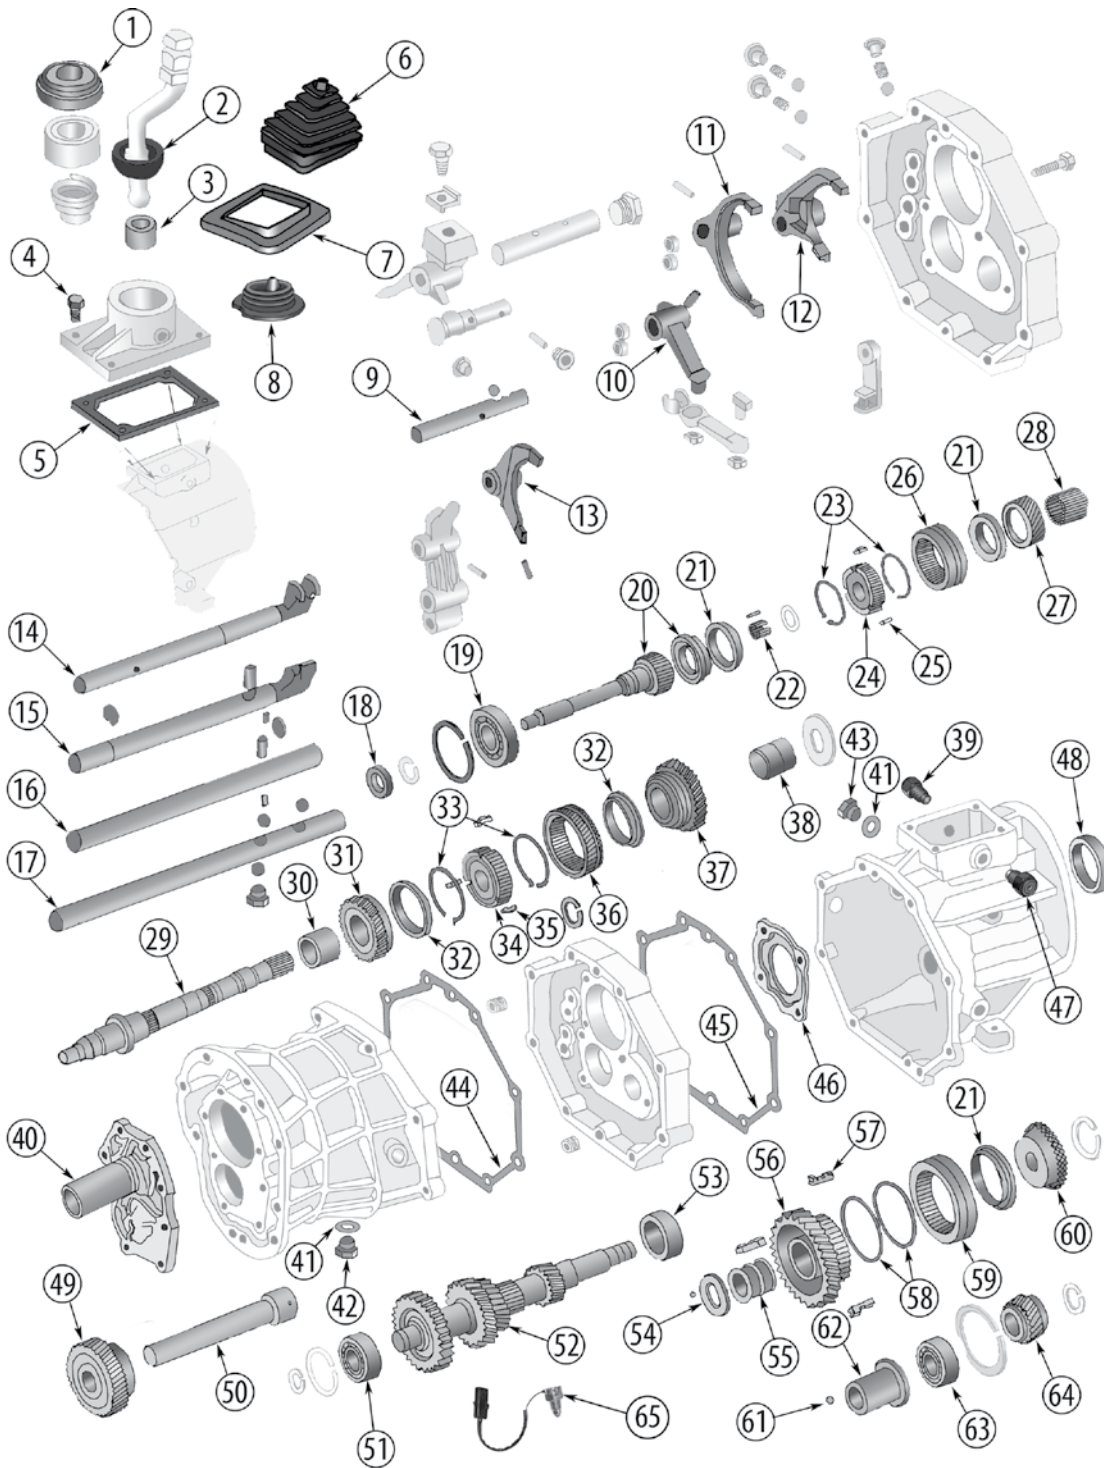

AX4 & AX5 Transmissions (Continued)

MANUAL TRANSMISSION

Item	Description	Comments	Transmission	Replaces Part #
36	Gear, 1st & 2nd Reverse Sliding	84/97 98/02	AX4, AX5 AX5	83500555 4897101AA *
37	Gear, 1st	Until 11/5/1988; 33 Teeth After 11/5/1988; 28 Teeth	AX4, AX5 AX4, AX5	83500550 83506017
38	Bearing, 1st Gear	Until 11/5/1988; Caged Roller Bearing After 11/5/1988; Caged Roller Bearing	AX4, AX5 AX4, AX5	83500578 83506031
39	Reverse Gear Pin	Right	AX4, AX5	83500515
40	Retainer, Front Bearing	84/93 (Gas Engines) 94/02 (Gas Engines)	AX4, AX5 AX5	83503112 4746025 *
41	Fill or Drain Gasket		AX4, AX5	83500513
42	Plug, Drain		AX4, AX5	83500512
43	Fill Plug		AX4, AX5	83500623
44	Transmission to Adapter Gasket	Front	AX4, AX5	83500506
45	Transmission to Adapter Gasket	Rear	AX4, AX5	83500507
46	Retainer, Rear Bearing		AX4, AX5	83506034 *
47	Reverse Gear Pin	Left	AX4, AX5	83500516
48	Seal, Output	4WD	AX4, AX5	83503108
49	Gear, Reverse Idler	84/96 97/02	AX4, AX5 AX5	83503555 4897102AA *
50	Shaft, Reverse Idler		AX4, AX5	83500570
51	Bearing, Cluster Gear	Front	AX4, AX5	83506032
52	Cluster Gear	Until 11/5/1988; Threaded End After 11/5/1988; Snap Ring End 97/02	AX4, AX5 AX4, AX5 AX5	83500557 83506023 4897103AA *
53	Bearing, Cluster Gear	Until 11/5/1988; Rear After 11/5/1988; Rear	AX4, AX5 AX4, AX5	83500580 83506033
54	Thrust Washer, Cluster Gear		AX4, AX5	83506025
55	Bearing, 5th Gear	Caged Roller Bearing	AX5	83500644
56	Gear, Counter 5th	47 Teeth	AX5	83506022
57	Key, 5th Gear Synchronizer		AX5	83500641
58	Spring, 5th Gear Synchronizer		AX4, AX5	83500568
59	Sleeve, 5th Gear Synchronizer	88/93 94/02	AX5 AX5	83500642 4746657
60	Spacer, 5th Gear		AX5	83500639
61	Ball, Reverse		AX4, AX5	83500573
62	Race, 1st Gear	Until 11/5/1988 After 11/5/1988	AX4, AX5 AX4, AX5	83500560 83506026
63	Bearing, Main Shaft	Until 11/5/1988; Rear After 11/5/1988; Rear	AX4, AX5 AX4, AX5	83500575 83506030
64	Gear, Main Shaft 5th	24 Teeth	AX5	83500971
65	Switch, Back Up Lamp		AX4, AX5	83500629
66	Transmission Gasket Set		AX4, AX5	83500632
67	Gasket & Seal Kit	Includes All Gaskets & Front Oil Seal	AX4, AX5	AXGS
68	Bearing & Seal Kit	Until 11/5/1988	AX5	BKAX5E
69	Bearing & Seal Kit	After 11/5/1988	AX5	BKAX5L
70	Master Overhaul Kit	Until 11/5/1988 After 11/5/1988	AX4, AX5 AX5	AX4EAX5EMASKIT AX5LMASKIT

* This Part # not currently carried by Crown Automotive