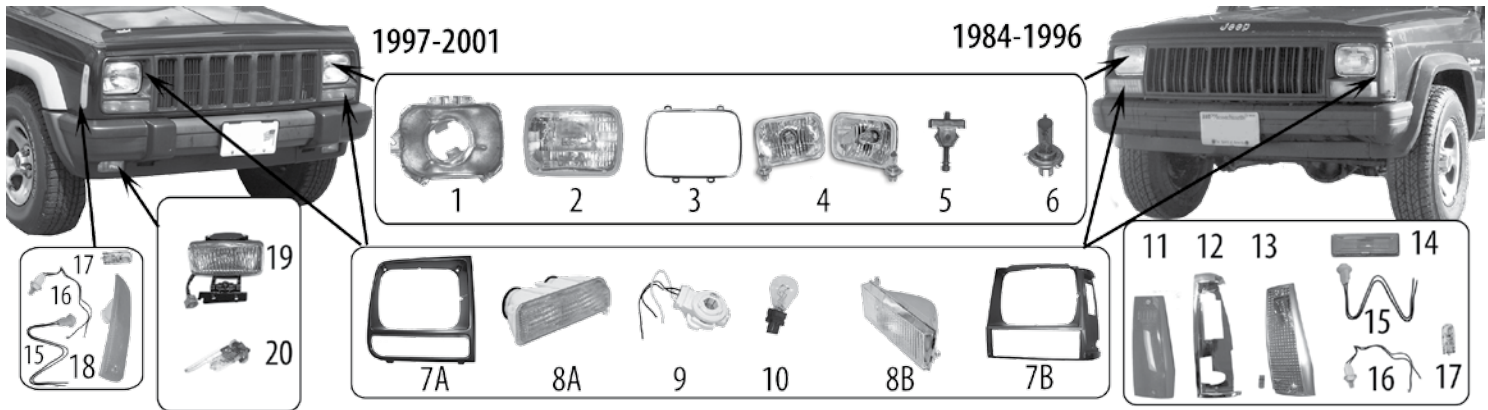

Miscellaneous & Interior Bulbs

29	Dome Light Bulb	87/93		212-2 Bulb	J8128482
30	Courtesy Light Bulb	87/95		89 White Bulb	L0000089
	Engine Compartment Light Bulb	94/95		105 White Bulb	L0001003

*This Part # not currently carried by Crown Automotive