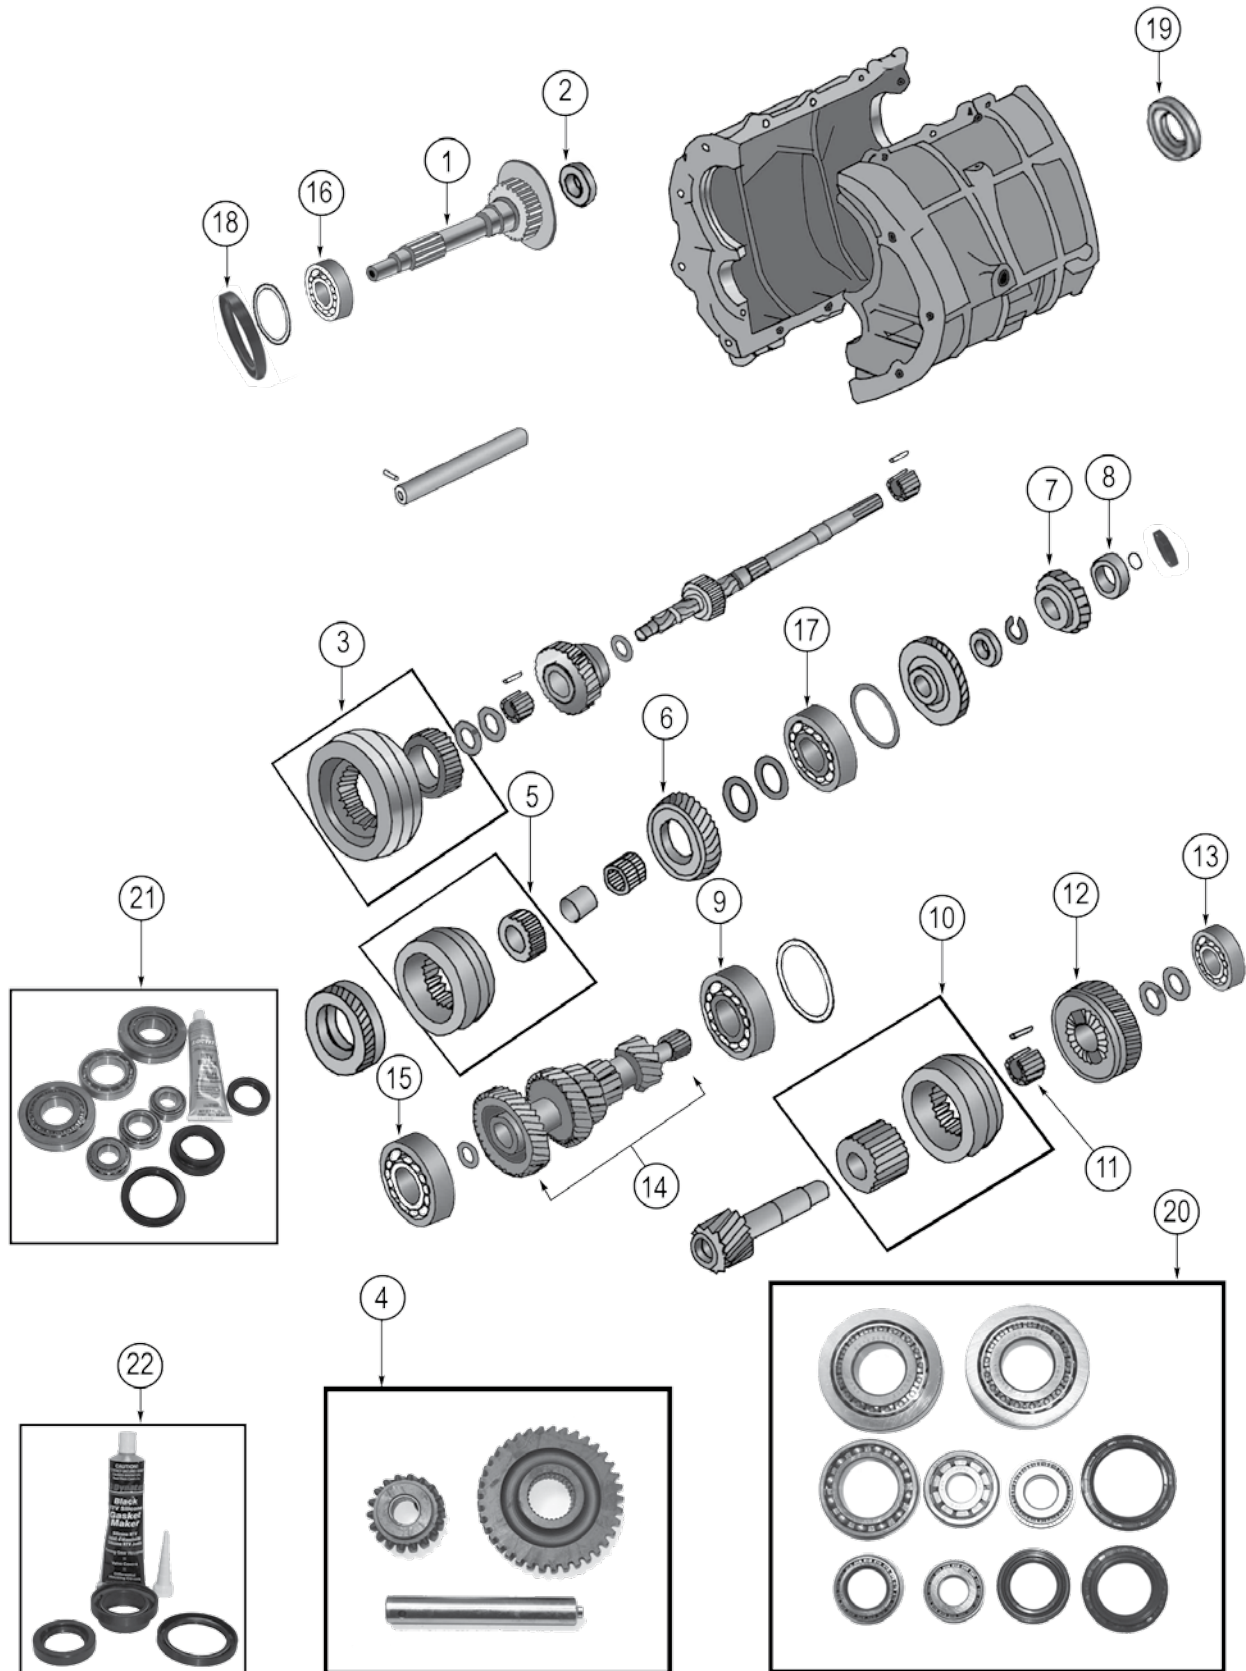

Item #	Description	Comments	Replaces Part #
1	Shaft, Input	10 Splines; 26 Teeth	83505205
2	Bearing, Input Shaft	Rear	83504410
3	Synchronizer, 3rd & 4th Gear		83504103
4	Gear Kit, Reverse/Idler		83504500 *
5	Synchronizer, 1st & 2nd Gear		83504089 *
6	Gear, 1st	32 Teeth 34 Teeth	83505444 83503214 *
7	Gear, 5th	53 X 27 Teeth	83504099
8	Bearing, Main Shaft		83503249
9	Bearing, Intermediate Shaft	Rear	83505448
10	Synchronizer, 5th Gear		83503246
11	Bearing, 5th Intermediate Gear		83503207 *
12	Gear, 5th Intermediate	51 X 28 Teeth 53 X 27 Teeth	83505451 83503243 *
13	Bearing, 5th Intermediate Gear		83503201
14	Cluster Gear	22-12-22-29-37 Teeth	83505445 *
15	Bearing, Intermediate Shaft	Front	83503209
16	Bearing, Input Shaft	Front	83505447
17	Bearing, Main Shaft	Between 1st & Reverse	83505447
18	Seal, Input		83503234
19	Seal, Output	w/ 4WD w/ 2WD	83503250 83504419
20	Bearing & Seal Kit		BKBA10
21	Master Overhaul Kit	Includes Bearings, Seals, & RTV Sealant	BA105MASKIT
22	Gasket & Seal Kit	Includes Seals & RTV Sealant	BA10GS

* This Part # not currently carried by Crown Automotive