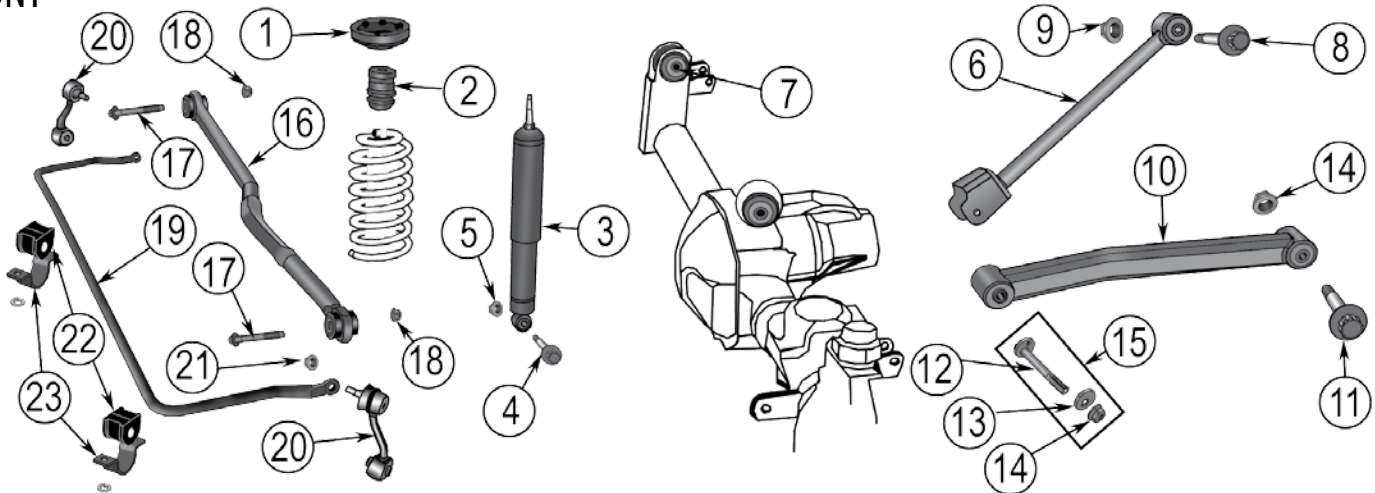

SUSPENSION

JK Wrangler 2007-2017

FRONT

Item #	Description	Years	Engine	Position	Comments	Replaces Part #
FRONT						
1	Coil Spring Isolator	07/17	All	Upper		52059912AC
2	Bump Stop	07/11 12/17	3.8L 3.6L	Left or Right		52060428AB 52060428AB
3	Shock Absorber	07/11 07/11 07/17 12/17	3.8L 3.8L All Gas 3.6L	Left or Right	w/ Standard Suspension w/ Performance Suspension w/ Heavy Duty Suspension w/ Performance Suspension	68029954AA 68087359AE * 68027792AA 68087359AE *
4	Shock Absorber Bolt	07/17	All	Lower	M12 X 1.5 X 70mm	6104242AA *
5	Shock Absorber Nut	07/17	All	Lower	M12 X 1.5; Flanged Locking Nut	6104718AA
6	Upper Control Arm	07/17	All	Left or Right	Includes Bushing	52059976AC
7	Control Arm Bushing	07/17	All	Upper	Axle End	52060138AA
8	Control Arm Bolt	07/17	All	Upper	Axle or Frame End; M12 X 1.5 X 80mm	6104243AA *
9	Control Arm Nut	07/17	All	Upper	Axle End; M12 X 1.5; Flanged Locking Nut	6104718AA
10	Lower Control Arm	07/17	All	Left or Right	Includes Bushings	52059979AC
11	Control Arm Bolt	07/17	All	Lower	Axle or Frame End; M14 X 1.5 X 100mm	6104266AA *
12	Control Arm Cam Bolt	07/17	All	Lower	M14 X 2 X 112mm	6504238
13	Control Arm Cam Bolt Washer	07/17	All	Lower		6504236AB
14	Control Arm Nut	07/17 07/17	All All	Lower Lower	Axle or Frame End Except Cam Bolt; M14 X 1.5; Flanged Locking Nut w/ Cam Bolt; M14 X 2; Flanged Locking Nut	6104719AA 6502698
15	Control Arm Cam Bolt Kit	07/17	All	Lower	Includes Cam Bolt, Cam Washer, & Nut	6504238K
16	Track Bar	07/17 07/17	All All	LHD RHD		52059982AD 52059983AD
17	Track Bar Bolt	07/17 07/17	All All		to Frame; M14 X 1.5 X 70mm to Axle; M14 X 1.5 X 70mm	6104263AA * 6512061AA *
18	Track Bar Nut	07/17	All		to Frame; M14 X 1.5; Flanged Locking Nut	6104719AA
19	Sway Bar	07/17	All			52059971AC *
20	Sway Bar Link	07/17	All	Left or Right		52059975AC
21	Sway Bar Link Nut	07/17	All		to Axle; M10 X 1.5; Flanged Locking Nut	6104718AA
22	Sway Bar Bushing	2007 2007 08/17	All All All	Left or Right Left or Right Left or Right	w/ Rubicon Package w/o Rubicon Package	52060299AD 52059973AC 52059973AC
23	Swar Bar Bushing Bracket	07/17	All	Left or Right		52110141AB

* This Part # not currently carried by Crown Automotive