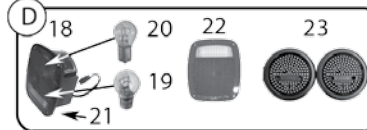

Item #	Description	Years	Position	Comments	Replaces Part #
Front					
1	Headlight Assembly	97/06	Left	Includes Sealed Beam Headlight, Leveling Device, & Retaining Ring	55055033AE
		97/06	Right	Includes Sealed Beam Headlight, Leveling Device, & Retaining Ring	55055032AE
2	Headlight	97/06	L or R	H6024 Sealed Beam	LOJH6024
		97/06	L or R	H6024 Blue Sealed Beam	154905AA
3	Headlight Retainer	97/06	L or R	Chrome	4874378
4	Headlight Bezel	97/06	Left	Chrome	55055047
		97/06	Right	Chrome	55055046
5	LED Headlight Bulb Set	97/06	L & R	H4 White LED Bulbs	RT28051
6	Halogen Light Conversion Kit	97/06	L & R	Pair of 7" Round Assemblies w/ H4 55/60W Bulbs; Meets DOT/SAE	RT28006
7	LED Headlamp Set	07/17	L & R	w/o Halo Ring; 6500K Temperature; Anti-Flicker Module Included	RT28104
		07/17	L & R	w/ Amber & White LED Switchback Halo; 6500K Temperature; w/ Anti-Flicker Module Included	RT28105
8	Parking Light	04/06	Left	Amber Lens; Bulb & Socket Not Included	55157033AA
		04/06	Right	Amber Lens; Bulb & Socket Not Included	55157032AA
		97/03	Left	Amber Lens; Bulb & Socket Not Included	55156489AA
		97/03	Right	Amber Lens; Bulb & Socket Not Included	55156488AA
		97/06	Left	Clear Lens w/ Amber Bulb; Socket Not Included	RT28022
		97/06	Right	Clear Lens w/ Amber Bulb; Socket Not Included	RT28021
9	Parking Light Socket	97/06	L or R	Front Parking & Signal	68060366AA
10	Turn Signal, Parking Light Bulb	97/06	L or R	3157 Clear Bulb	L0003157
		97/06	L or R	3157 Clear Long Life Bulb	L003157KLC
		97/06	L or R	w/ Clear Parking Lights; 3157A Amber Bulb	L03157NA
		97/06	L or R	w/ Clear Parking Lights; 3157A Amber Long Life Bulb	L0003157AK
		97/06	L & R	3159 White LED Bulbs	RT28067
	LED Turn Signal, Parking Light Bulb Set	97/06	L & R	w/ Clear Parking Lights; 3157A Amber LED Bulbs	RT28065