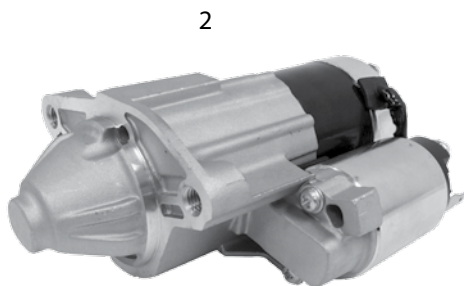

* This Part # not currently carried by Crown Automotive

Item #	Description	Years	Engine	Comments	Replaces Part #
21	Transfer Case Switch	07/17	All	w/ NV241, NV241OR Transfer Case	5083138AA
22	Transmission Input Speed Sensor	07/11	All	w/ 42RLE, 545RFE Transmission	4799061AB
23	Transmission Output Speed Sensor	07/11	All	w/ 42RLE Transmission	52854001AA
24	Transmission Speed Sensor Module	11/17	All	w/ W5A580 Transmission	52108308AC
25	Transmission Pressure Sensor Transducer	07/10	All	w/ 545RFE	4799758AD
26	Wheel Speed Sensor	07/17	All	Front, Left or Right	68003281AC
		07/17	All	Rear, Left or Right	52125003AB
27	Harness Repair Kit	07/17	3.8L	Rear Wheel Speed Sensor	5183448AA
Body Components					
28	Ambient Temperature Sensor	07/17	All		5149265AB
29	Brake Light Switch	07/17	All		56042023
30	Clockspring	07/12	All		5156106AD
		13/16	All	w/o RHD Letter Carrier Package (Until 5/1/16)	5156106AD
31	Door Jamb Switch	2007	All	Left or Right	4687558
32	TPMS Sensor	07/11	All	Non-Export	56029479AB
		07/11	All	Export	56029481AB
		2012	All		56029481AB
		13/17	All		56029398AB
33	Multifunction Switch	07/10	All	w/o Fog Lamps	5183952AF
		07/17	All	w/o Automatic Headlamps, w/ Fog Lamps	68041485AD
		11/17	All	w/ Automatic Headlamps, w/o Rear Fog Lamps	68015101AG
34	Trailer Hitch Harness	07/17	All		RT29005 