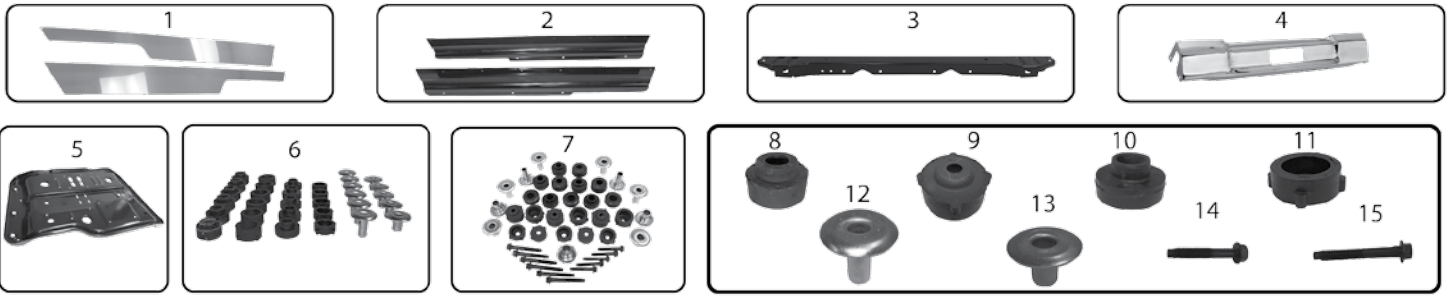

Item #	Description	Position	Year	Color	Comments	Replaces Part #
Frame & Related						
1	Rocker Panel Overlay Set	L & R	97/06	Polished Stainless	w/o Unlimited Package; Stick-On	RT34062
2	Rocker Panel Guard Set	L & R	97/06	Gloss Black	Includes Hardware	RT26046
3	Crossmember	Rear	97/06	Black		52058121AB
4	Frame Cover	Front	97/06	Polished Stainless		RT34055
5	Transmission Crossmember		97/02	Black	Does Not Include Transmission Mount Adapter Bracket	52058133AC
6	Body Mount Kit	F & R	L & R	97/06	Includes 11 Sleeves & 22 Mounts for Body & Grille	55176180K
7	Body Mount Master Kit	F & R	L & R	97/06	Includes #6 Plus Bolts	55176180MK
8	Body Mount Bushing	Front	L or R	97/06	Upper; Passenger Compartment; 6 Required	52002008
9	Body Mount Bushing	Front	L or R	97/06	Lower; Passenger Compartment; 6 Required	55176180
10	Body Mount Bushing	F or R	L or R	97/06	Upper; Grille & Cargo Area; 5 Required	52002660
11	Body Mount Bushing	F or R	L or R	97/06	Lower; Grille & Cargo Area; 5 Required	52002659
12	Body Mount Sleeve	Front	L or R	97/06	Passenger Compartment; 6 Required	52001961
13	Body Mount Sleeve	Front	L or R	97/06	Grille & Cargo Area; 5 Required	52002661
14	Body Mount Bolt	F or R	L or R	97/06	Grille & Cargo Area; 5 Required; 2.75" Long	J4007570
15	Body Mount Bolt	Front	L or R	97/06	Passenger Compartment; 6 Required; 3.75" Long	J4007571