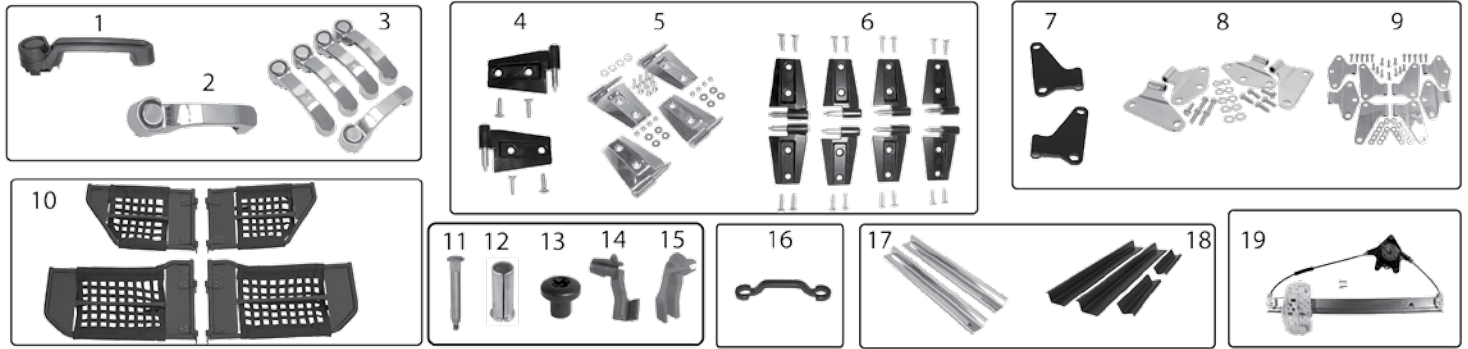

Item #	Description	Years	Position	Color	Quantity Included	Comments	Replaces Part #
Door & Related							
1	Door or Tailgate Handle	07/17	F or R, L or R	Black Textured	1		4589164AF
2	Door or Tailgate Handle	07/17	F or R, L or R	Stainless	1		RT34002
3	Door Handle Kit	07/17	L & R	Stainless	2	2-Door	RT34003
		07/17	F & R, L & R	Stainless	4	4-Door	RT34005
	Door & Tailgate Handle Kit	07/17	F & R, L & R	Stainless	3	2-Door & Tailgate	RT34004
		07/17	F & R, L & R	Stainless	5	4-Door & Tailgate	RT34006
4	Door Hinge	07/17	F or R, Left	Black Primed	1	Upper or Lower; Door Side	55395385AC
		07/17	F or R, Right	Black Primed	1	Upper or Lower; Door Side	55395384AC
	Door Hinge Set	07/17	F or R, L & R	Black Primed	2	Upper or Lower; Door Side	55395384K
5	Door Hinge Set	07/17	F & R, L & R	Stainless	4	Upper or Lower; Door Side; Includes Hardware	RT34071
		07/17	F & R, L & R	Black Primed	4	Upper or Lower; Door Side; Includes Hardware	55395384K4
6	Door Hinge Set	07/17	F & R, L & R	Stainless	8	Upper & Lower; Door Side; Includes Hardware	RT34079
		07/17	F & R, L & R	Black Primed	8	Upper & Lower; Door Side; Includes Hardware	55395384K8
7	Door Hinge	07/17	F or R, Right	Black Primed	1	Lower; Body Side	55395392AE
		07/17	F or R, Left	Black Primed	1	Lower; Body Side	55395393AE
8	Door Hinge Set	07/17	F & R, L or R	Stainless	4	Upper & Lower; Body Side; Includes Hardware	RT34070
9	Door Hinge Set	07/17	F & R, L & R	Stainless	8	Upper & Lower; Body Side; Includes Hardware	RT34069
10	Tube Door Set	07/17	Front, L & R	Black	2	2- Door; 1-1/4" Steel Tubing w/ Nylon Netting	RT25006
		07/17	F & R, L or R	Black	4	4- Door; 1-1/4" Steel Tubing w/ Nylon Netting	RT25007
11	Door Hinge Pin	07/17	F or R, L or R		1	Upper & Lower; Door Side; 2 Required Per Door	55395702AE
12	Door Hinge Pin Bushing	07/17	F or R, L or R		1	Upper & Lower; Body Side; 2 required Per Door	55395703AD
13	Door Hinge Nut	07/07	F or R, L or R	Black	1		6511744AA
14	Door Lock Rod Clip	07/17	F or R, L or R	Purple	1		4658444
15	Door Lock Rod Clip	07/17	F or R, L or R	Orange	1		4658445
16	Door Strap Footman Loop	07/17	F or R, L or R	Black	1	Attaches to the Door	55397012AA
17	Entry Guard Set	07/17	L & R	Stainless	2	2-Door	RT34072
		07/17	L & R	Black	2	2-Door	RT26049
18	Entry Guard Set	07/17	F & R, L & R	Stainless	4	4-Door	RT34073
		07/17	F & R, L & R	Black	4	4-Door	RT26050
19	Window Regulator	07/17	Front, Left		1	2 or 4-Door	68014949AA
		07/17	Front, Right		1	2 or 4-Door	68014948AA
		07/17	Rear, Left		1	4-Door	68014951AA
		07/17	Rear, Right		1	4-Door	68014950AA