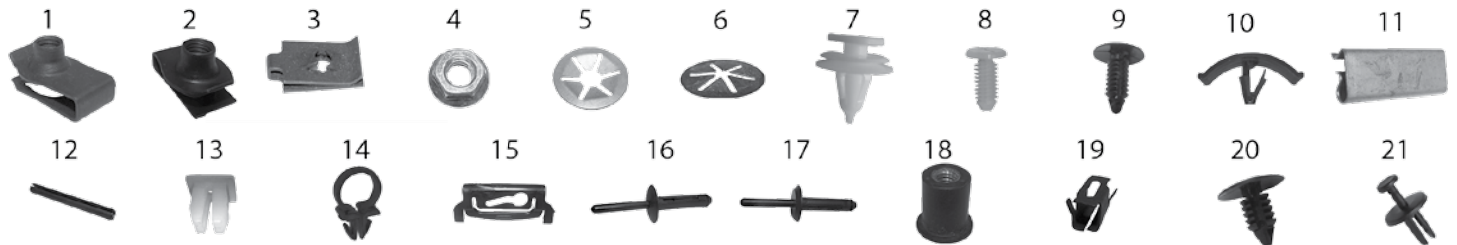

Item#	Description	Position	Years	Color	Comments	Replaces Part #
2	Window Handle	F or R	L or R	84/96	Black	35025104
		F or R	L or R	84/96	Blue	83505118
		F or R	L or R	84/96	Tan	83505122
		F or R	L or R	84/96	Cordovan	5AB84JH9
		F or R	L or R	84/96	Charcoal	5AB84JS1
3	Cup Holder		84/96		Center Console	CH1
4	Floor Pan Plug		97/01		30 x 50 mm	55360966AA
5	Pedal Pad		84/96		Accelerator	53003932AB
6	Pedal Pad		84/01		Brake or Clutch; w/ Manual Transmission	52002750
			84/93		Brake; w/ Automatic Transmission; 6" Wide	52002749
			91/99		Brake; w/ Automatic Transmission; 5" Wide	52078540
			00/01		Brake; w/ Automatic Transmission	68031956AA
7	Liftgate Support	L or R	84/94			55000630
		L or R	95/96			55235214
		L or R	97/01			55076208AB

Item #	Description	Position	Years	Comments	Replaces Part #	
Hardware						
1	Clip Nut	F or R	L or R	84/01	Fender Mounting; M6 X 1	6504118
2	Clip Nut	F or R	L or R	84/96	Bumper Mounting	11500662
3	Clip Nut	Front	L or R	84/94	Front Fender Fender Flare Mounting	J0445446
4	Nut	Rear	L or R	86/92	MJ; Bumper End Cap Mounting	J4006080
5	Push Nut	F or R	L or R	91/96	Bumper End Cap w/o Threaded Stud Mounting	34202014
6	Push Nut	F or R	L or R	97/01	Fender Liner Mounting	6505049AA
7	Push Pin	F or R	L or R	97/01	Door & Tailgate Panel	6504014
8	Push Pin	F or R	L or R	84/99	Interior Body Panels	34201545
9	Push Pin	F or R	L or R	84/94	Fender Flare Mounting	J4007117
10	Retainer	Front	L or R	84/01	Hood Insulation Mounting	6003351
11	Molding Clip		L or R	87/96	Rain Gutter Mounting	35002115
12	Door Hinge Pin	F or R	L or R	84/90	Upper or Lower	55008099
13	Retainer	Front		87/96	License Plate Mounting	J4000141
14	Retainer	F or R	L or R	84/93	Various Locations	J4005701
15	Retainer	F or R	L or R	84/92	Windshield Molding Retainer; 28 Required	J4006211
16	Rivet			84/93	Various Locations	34201631
17	Rivet			91/96	Various Locations	6500911
18	Roof Rack Mounting Nut		L or R	87/89		34201293
19	Retainer	Rear		97/01	Liftgate Panel Nut	6505141AA
20	Retainer			84/96	Engine Splash Shield; 3 Required	J4004919
21	Retainer			86/96	Radiator Cover Mounting; Air Cleaner/Air Deflector Mounting	34201621