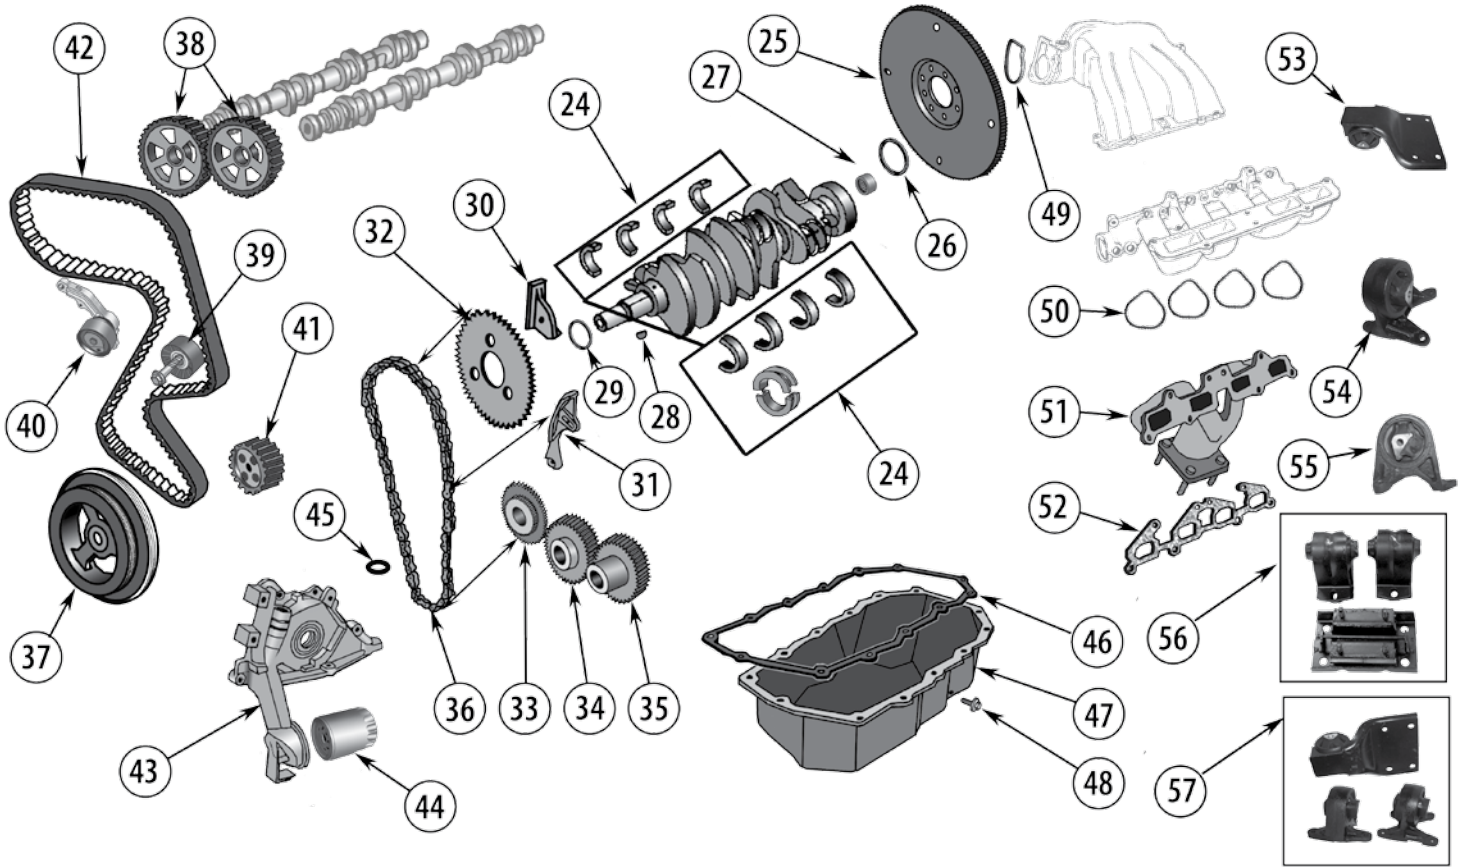

Item #	Description	Years	Models	Comments	Replaces Part #
24	Main Bearing Set	02/06	All	Standard	5012582K
		02/06	All	.25mm Undersize	5012584K
25	Flywheel	2002	KJ		53010481AB *
		03/06	All		52104578AD *
26	Crankshaft Seal	02/06	All	Rear	4621939AB
27	Crankshaft Pilot Bearing	02/04	All		52104337AA
		05/06	All		53009181
28	Crankshaft Sprocket Key	02/06	All		6035473 *
29	Crankshaft Seal	02/06	All	Front	4667198
30	Balance Shaft Chain Guide	02/06	All		4884472AA

* This Part # not currently carried by Crown Automotive