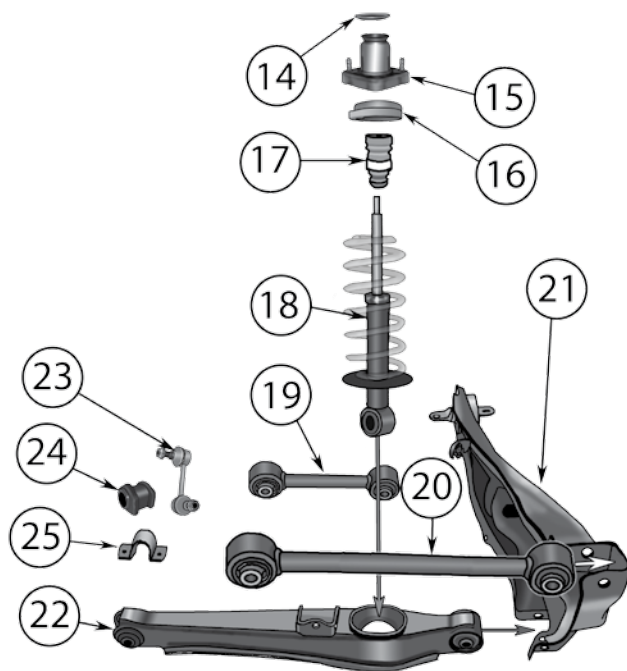

REAR

Item #	Description	Position	Years	Comments	Replaces Part #
Front Suspension					
1	Strut Mount	Left or Right	07/17		5085461AB
2	Strut Mount Bearing	Left or Right	07/17		5085458AA
3	Coil Spring Seat	Upper	07/17		5085403AD
4	Coil Spring Isolator	Upper	07/17		5105822AA
5	Bump Stop	Left or Right	07/17		5171137AB
6	Coil Spring Isolator	Lower	07/17		5085405AC