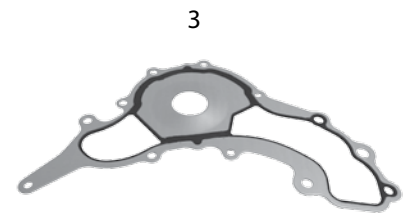

Item #	Description	Years	Engine	Comments	Replaces Part #
Radiators					
1	Radiator	14/17	2.4L	w/ Single Cooling Fan Module	68197299AB
		14/17	2.4L, 3.2L	w/ Dual Cooling Fan Modules	68229290AC
		14/17	2.0L Dsl.	w/ Dual Cooling Fan Modules	68229290AC
		14/17	2.2L Dsl.	w/ Dual Cooling Fan Modules	68229290AC
Water Pumps & Related					
2	Water Pump	14/17	2.4L	Includes Gasket	68046026AA
		14/17	3.2L		68111624AE *
3	Water Pump Gasket	14/17	2.4L		68046028AA *
		14/17	3.2L		68087340AA
4	Water Pump Housing Gasket	14/17	2.4L	Water Pump Housing to Engine Block Gasket	5047390AA
Cooling Fan Modules					
5	Cooling Fan Module	14/17	2.4L	w/ Single Cooling Fan Module	68197298AB
		14/17	2.4L	w/ Dual Cooling Fan Modules	52014621AE
		14/17	3.2L	w/o Heavy Duty Cooling	68164091AF
		14/17	3.2L	w/ Heavy Duty Cooling	52014621AE
		14/17	2.0L Dsl.		52014621AE
		15/17	2.2L Dsl.		52014621AE
Pulleys					
6	Drive Belt Idler Pulley	14/17	2.4L	Smooth	4627312AA
		2014	3.2L	6 Grooves	4593848AA
		15/17	3.2L	6 Grooves	4627509AA

* This Part # not currently carried by Crown Automotive