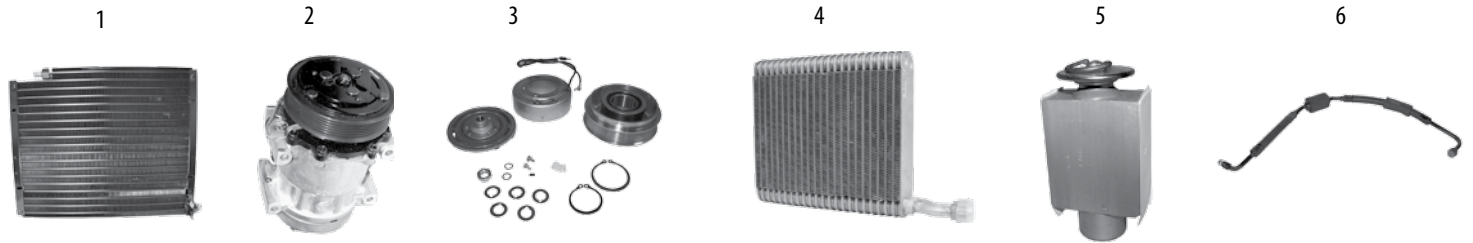

HEAT & AIR CONDITIONING

All Jeep Vehicles

XJ Cherokee, MJ Comanche 1984-2001

Item #	Description	Years	Model	Engine	Comments	Replaces Part #
1	A/C Condenser	84/96	XJ, MJ	2.5L	w/ Factory A/C	56002190
		97/01	XJ	2.5L, 4.0L		55036595AD
		87/96	XJ, MJ	4.0L		83505641
2	A/C Compressor	91/93	XJ, MJ	2.5L, 4.0L		56004354
		94/96	XJ	2.5L, 4.0L		55037359AB
		97/01	XJ	2.5L, 4.0L	Clutch and Pulley Included	55037205AB
3	A/C Compressor Clutch	87/90	XJ, MJ	2.5L	w/ Wide Compressor Cylinder Head	4778022
		87/90	XJ, MJ	4.0L		4778022
		91/93	XJ, MJ	All		4637001
4	Evaporator Core	91/96	XJ, MJ	2.5L, 4.0L	LHD	4773117
		97/01	XJ	2.5L, 4.0L	LHD	4864999AB
5	Expansion Valve	84/90	XJ, MJ	All	w/ Factory A/C	56000212
6	A/C Hose	87/90	XJ, MJ	2.5L	w/ Factory A/C; w/o Muffler; Compressor to Conditioner	56002947
		87/93	XJ, MJ	2.5L	w/ Factory A/C; w/ Muffler; Evaporator to Compressor	56002950
		91/93	XJ, MJ	2.5L	China; w/ Factory A/C; Compressor to Conditioner	56002947
		94/96	XJ	2.5L	w/ Factory A/C; Evaporator to Compressor	56002950
		84/85	XJ	2.5L, 2.8L	w/ Factory A/C; w/ Muffler; Evaporator to Compressor	56000213
		1991	XJ, MJ	4.0L	w/ Factory A/C; w/ Muffler; Evaporator to Compressor	56002684
		89/90	XJ, MJ	4.0L	w/ Factory A/C; w/ Muffler; Evaporator to Compressor	56002684
		91/92	MJ	4.0L	w/ Factory A/C; Receiver Drier to Evaporator	56004378
		91/93	XJ	4.0L	w/ Factory A/C; Receiver Drier to Evaporator	56004378
		91/93	XJ, MJ	4.0L	w/ Factory A/C; Compressor to Condenser	4773308
		91/93	XJ, MJ	4.0L	w/ Factory A/C; w/o Muffler; Evaporator to Compressor	4773204
		94/95	XJ	4.0L	w/ R12; Evaporator to Compressor	4773204
		94/95	XJ	4.0L	w/ R12; Compressor to Condenser	4773308
94/95	XJ	4.0L	w/ R12; Receiver Drier to Evaporator	56004378		
94/96	XJ	4.0L	w/ R134A; Receiver Drier to Evaporator	55037203