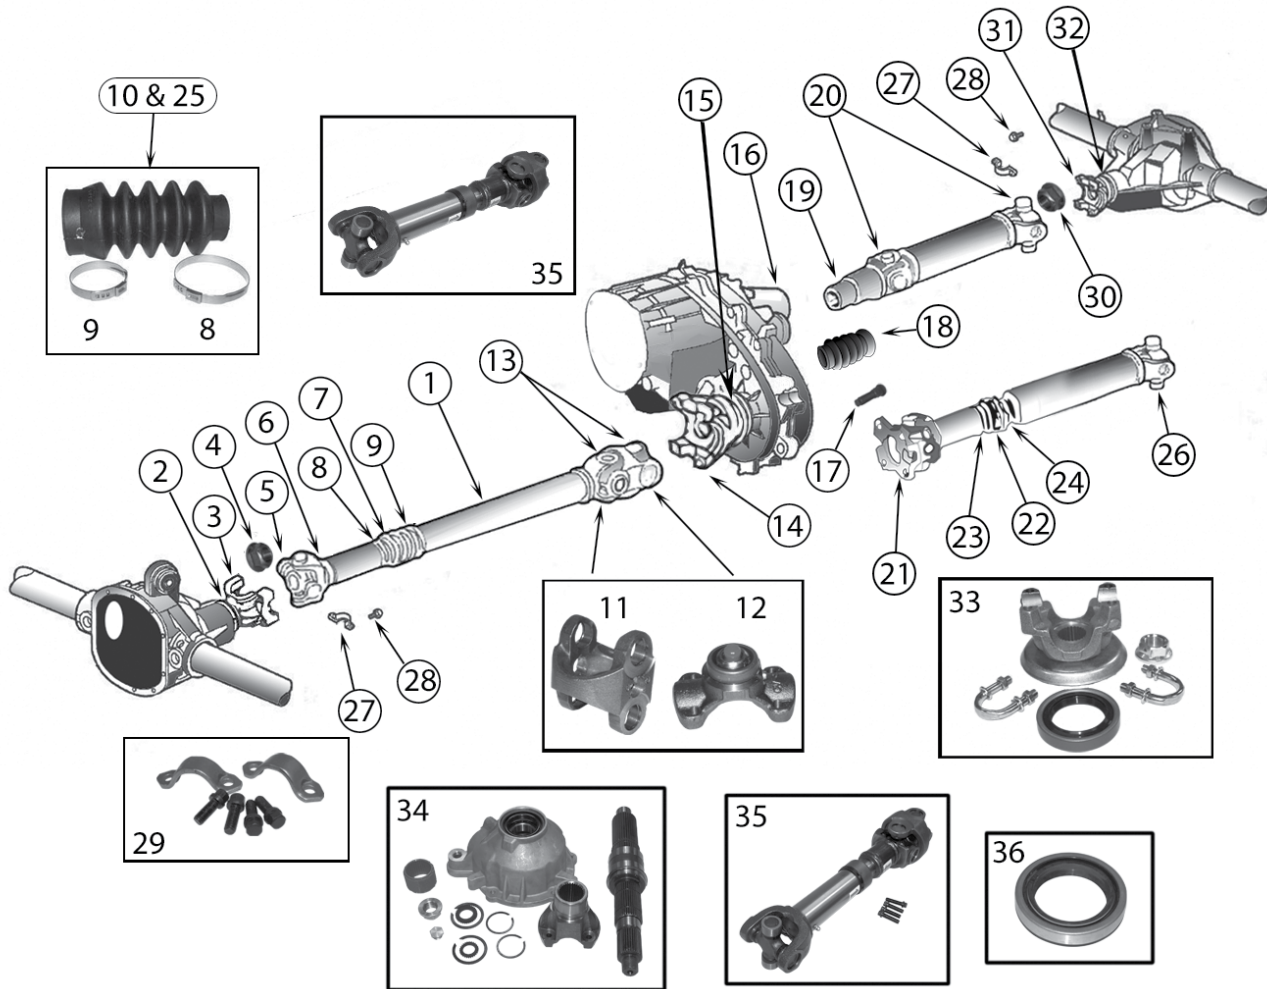

Item #	Description	Location	Years	Comments	Replaces Part #
1	Drive Shaft	Front	97/02	w/ 2.5L Engine; 37.95" Collapsed	52098378
		Front	97/02	w/ 4.0L Engine; w/ Manual Transmission; 39.49" Collapsed	52098377
		Front	97/02	w/ 4.0L Engine; w/ Auto. Transmission; 37.95" Collapsed	52098378
		Front	03/06	w/ 4.0L Engine; w/o Rubicon Package; 39.49" Collapsed	52098377
2	Seal, Pinion	Front	97/01	w/ Dana 30 (Non-Flanged)	83503390
		Front	01/06	w/ Dana 30 (Flanged)	5072473AA
		Front	03/06	w/ Dana 44	5066446AA
3	Yoke, Pinion	Front	97/06	w/ Dana 30 (No Slinger)	83503388
		Front	03/06	w/ Dana 44	4797689
4	Nut, Pinion	Front	97/00	Until 10/1/2000	J0801367
		Front	00/06	After 10/1/2000	5017755AA