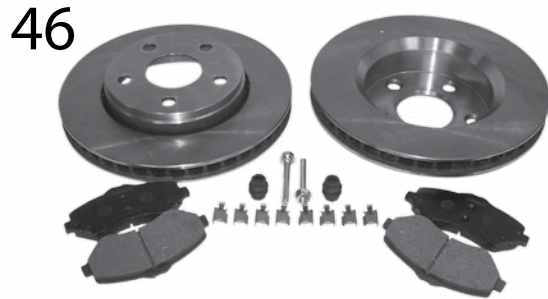

* This Part # not currently carried by Crown Automotive

Continued to Next Page . . .

PARKING BRAKES

Item #	Description	Years	Position	Notes	Replaces Part #
Hydraulics, Parking Brake Cables, & Miscellaneous					
35	Parking Brake Shoe Set	07/17	L & R		68003589AA
36	Parking Brake Hardware Kit	07/17	L & R	Includes Springs, Pins, & Adjusters	68003589HK
37	Parking Brake Adjusting Plug	07/17	L or R		J3201957
38	Backing Plate Assembly	07/17	L or R		52125175AA
39	Parking Brake Cable	07/17	L or R	2-Door	52059891AF
		07/17	L or R	4-Door	52060204AF
40	Brake Booster	07/10		w/ 11.89" Front Rotors	68003619AA
		11/17		w/ 11.89" Front Rotors	68068521AA *
		09/11		w/ 13" Front Rotors	68045999AA *
41	Master Cylinder	07/17		w/ 11.89" Front Rotors	68057474AA
		07/17		w/ 13" Front Rotors	68091278AB
42	Master Cylinder Cap	07/17			4683656
43	Pedal Bushing	07/17		4 Required for Automatic Trans.; 8 Required for Manual Trans.	52010309AB
44	Brake Pedal Pad	07/17		w/ Manual Transmission	52002750
		07/17		w/ Automatic Transmission	68031956AA
45	Brake Light Switch	07/17			56042023
Kits & Upgrades					
46	Disc Brake Service Kit	07/17	Front	w/ 11.89" Rotors; Includes Pads, Rotors, Springs, Pins, & Boots	52060137K
		07/17	Rear	Includes Pads, Rotors, Parking Brake Shoes, & Hardware	52060147K
47	Brake Hose Kit	07/10	L & R, F & R	Includes Front & Rear Hoses & Washers	BHK1
		11/17	L & R, F & R	Includes Front & Rear Hoses & Washers	BHK2
48	Stainless Steel Brake Hose Kit	07/10	L & R, F & R	Includes Front & Rear Hoses & Washers	RT31029 
49	Performance Brake Service Kit	07/17	Front	w/ 11.89" Rotors; Includes Pads, Drilled & Slotted Rotors, & Hardware	RT31027 
50	Performance Brake Service Kit	07/17	Rear	Includes Pads, Drilled & Slotted Rotors, Parking Brake Shoes, & Hardware	RT31028 
51	Big Brake Kit	07/17	Front	Includes Pads, 13" Rotors, Dual Piston Calipers, Brackets, & Hardware	RT31046 