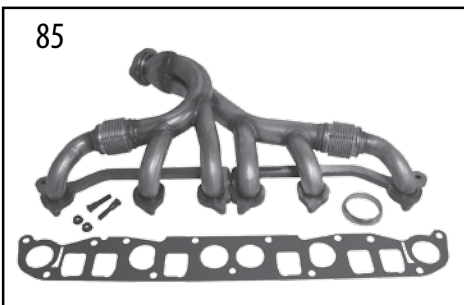

4.0 Liter (242) AMC Engine

ENGINE

Item #	Description	Years	Models	Comments	Replaces Part #
69	Transmission Mount Stabilizer	91/95	YJ	2 Required	J0945266
70	Transmission Mount Stud	91/95	YJ	At Crossmember	J5358879
71	Exhaust Insulator	87/95	XJ, MJ		53000101
72	Engine Mount	97/06	TJ	Left or Right	52019278
		87/01	YJ, XJ	LHD; Left or Right	52040267
		91/01	XJ	RHD; Left	52040267
		91/01	XJ	RHD; Right	52020018
		93/98	ZJ, ZG	Left	52018281
		93/98	ZJ, ZG	Right	52018280
		99/04	WJ, WG	Left	52058929
		99/04	WJ, WG	Right	52058928
73	Transmission Mount	97/06	TJ		52058551
		91/95	YJ		52002625
		87/99	XJ, MJ	w/o BA10/5 Transmission	52002334
		00/01	XJ		52059347AB
74	Transmission Mount	99/04	WJ, WG	w/ 4WD	52058994
		99/04	WJ	w/ 2WD	52058995
		97/98	ZJ		52058485
75	Transmission Mount	93/96	ZJ	w/ Automatic Transmission	52018857
		93/94	ZJ	w/ AX15 Transmission	52018096
76	Transmission Mount Bushing	93/94	ZJ	w/ AX15 Transmission	52017863
77	Transmission Mount	87/89	All	w/ BA10/5 Transmission	83505567
78	Engine Mount Kit	91/95	YJ	Incl. Engine Mounts, Transmission Mount, Isolators, & Studs	52019201K
79	Engine Mount Kit	87/89	XJ, MJ	w/ BA10/5 Transmission; Includes Engine Mounts & Transmission Mount	52019201KK
80	Engine Mount Kit	97/06	TJ	Includes Engine Mounts & Transmission Mount	52019278K
81	Timing Chain Kit	87/93	All	Includes Timing Chain, Sprockets, Guide, & Gaskets	33002977K
82	Timing Chain Kit	94/98	All	Includes Timing Chain, Sprockets, Guide, & Gaskets	53020444KE
83	Timing Chain Kit	99/06	All	Includes Timing Chain, Sprockets, Guide, & Gaskets	53020444KL
84	Oil Pan Kit	97/99	TJ	Includes Oil Pan & Gasket	53020833K
		91/98	YJ, ZJ, ZG	w/o Sensor Hole; Includes Oil Pan & Gasket	53020833K
		87/01	XJ, MJ	w/o Sensor Hole; Includes Oil Pan & Gasket	53020833K
85	Manifold Kit	91/99	TJ, YJ, XJ, MJ, ZJ	Includes Manifold & Gasket, Exhaust Seal, & Studs	4883385K
86	Stainless Steel Header Kit	91/99	TJ, YJ, XJ, MJ, ZJ	Includes Header, Gasket, Exhaust Seal, Studs, & Nuts	RT36001