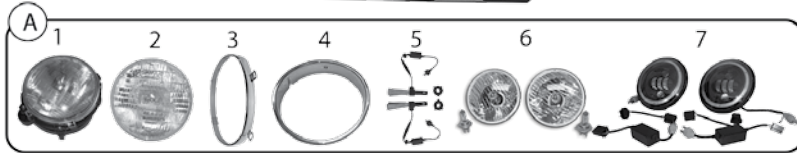

Item #	Description	Years	Position	Comments	Replaces Part #
Front					
1	Headlight Assembly	97/06	Left	Includes Sealed Beam Headlight, Leveling Device, & Retaining Ring	55055033AE
		97/06	Right	Includes Sealed Beam Headlight, Leveling Device, & Retaining Ring	55055032AE
2	Headlight	97/06	L or R	H6024 Sealed Beam	LOJH6024
		97/06	L or R	H6024 Blue Sealed Beam	154905AA
3	Headlight Retainer	97/06	L or R	Chrome	4874378
4	Headlight Bezel	97/06	Left	Chrome	55055047
		97/06	Right	Chrome	55055046
5	LED Headlight Bulb Set	97/06	L & R	H4 White LED Bulbs	RT28051
6	Halogen Light Conversion Kit	97/06	L & R	Pair of 7" Round Assemblies w/ H4 55/60W Bulbs; Meets DOT/SAE	RT28006
7	LED Headlamp Set	07/17	L & R	w/o Halo Ring; 6500K Temperature; Anti-Flicker Module Included	RT28104
		07/17	L & R	w/ Amber & White LED Switchback Halo; 6500K Temperature; w/ Anti-Flicker Module Included	RT28105
8	Parking Light	04/06	Left	Amber Lens; Bulb & Socket Not Included	55157033AA
		04/06	Right	Amber Lens; Bulb & Socket Not Included	55157032AA
		97/03	Left	Amber Lens; Bulb & Socket Not Included	55156489AA
		97/03	Right	Amber Lens; Bulb & Socket Not Included	55156488AA
		97/06	Left	Clear Lens w/ Amber Bulb; Socket Not Included	RT28022
		97/06	Right	Clear Lens w/ Amber Bulb; Socket Not Included	RT28021
9	Parking Light Socket	97/06	L or R	Front Parking & Signal	68060366AA
10	Turn Signal, Parking Light Bulb	97/06	L or R	3157 Clear Bulb	L0003157
		97/06	L or R	3157 Clear Long Life Bulb	L003157KLC
		97/06	L or R	w/ Clear Parking Lights; 3157A Amber Bulb	L03157NA
		97/06	L or R	w/ Clear Parking Lights; 3157A Amber Long Life Bulb	L0003157AK
		97/06	L & R	3159 White LED Bulbs	RT28067
	LED Turn Signal, Parking Light Bulb Set	97/06	L & R	w/ Clear Parking Lights; 3157A Amber LED Bulbs	RT28065