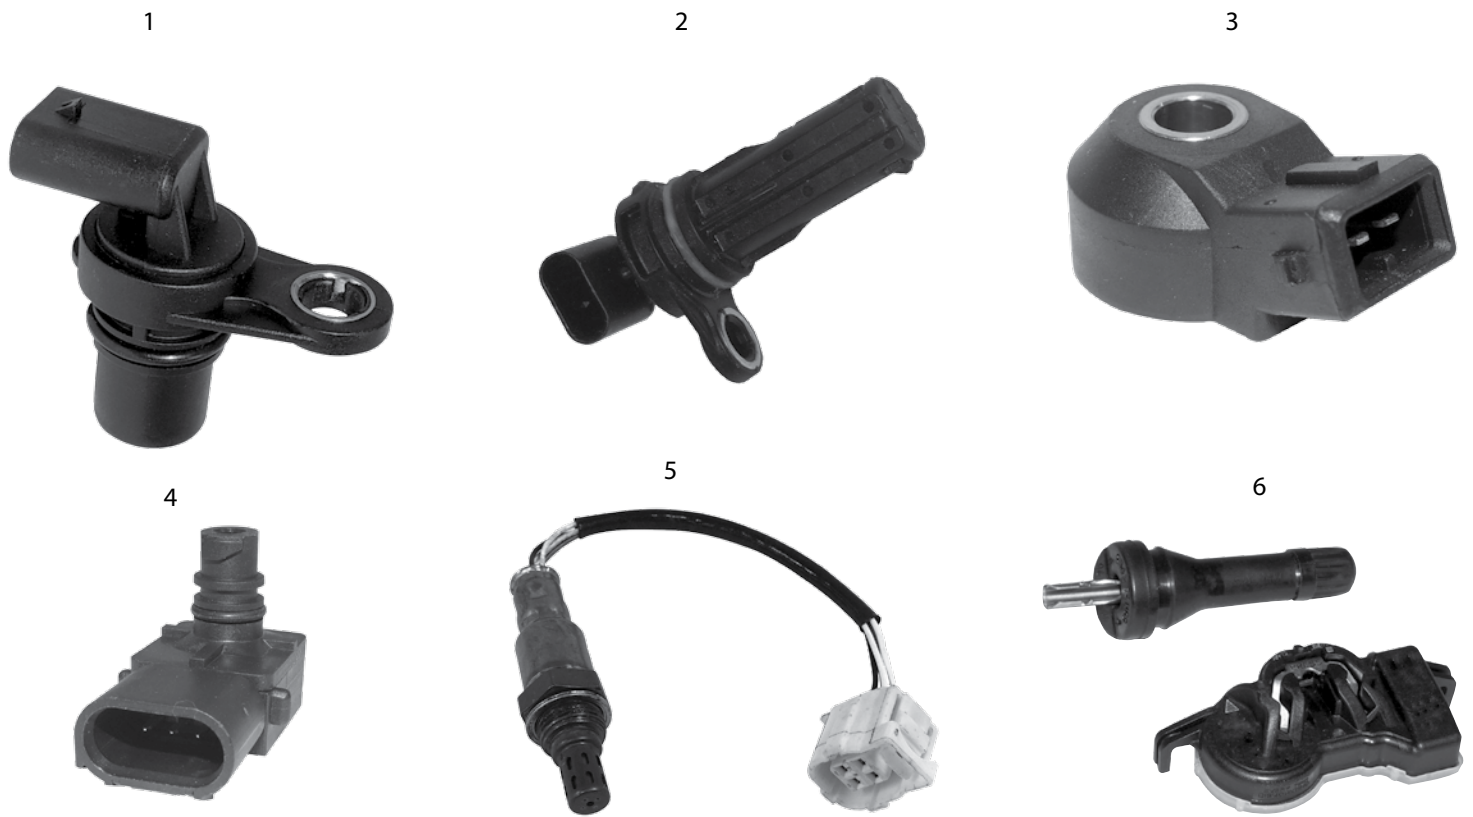

Item #	Description	Years	Engine	Comments	Replaces Part #

Engine Components

1	Camshaft Position Sensor	15/17	2.4L		5033308AB
2	Crankshaft Position Sensor	15/17	2.4L		68079375AB
3	Knock Sensor	15/17	2.4L		5033316AA
4	MAP Sensor	15/17	2.4L	Twist-In Style	5033310AC
5	Oxygen Sensor	15/17	2.4L	After Cat.	5149180AA

Body Components

6	TPMS Sensor	15/17	All		68193586AC