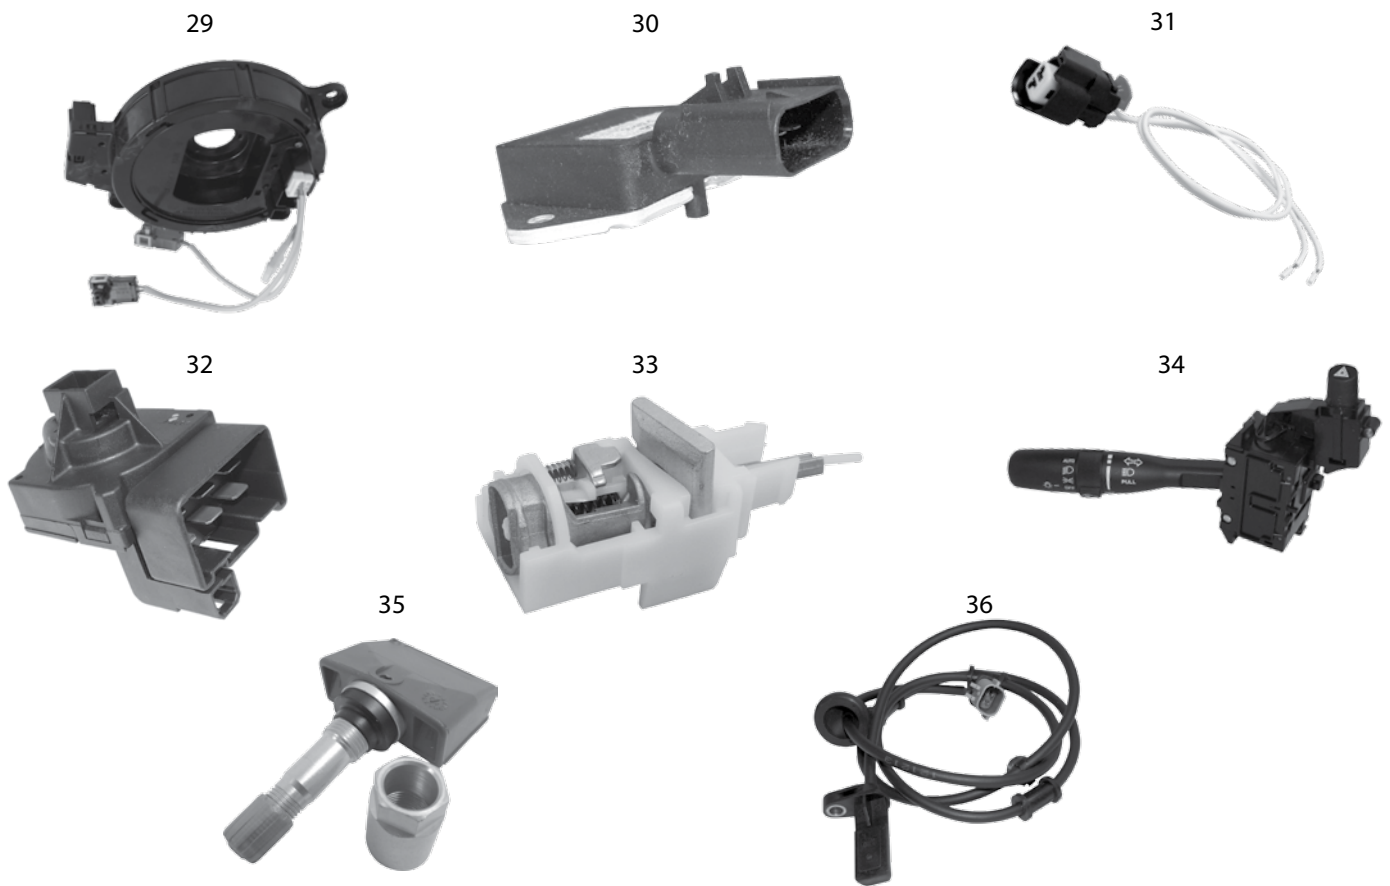

Item #	Description	Model	Years	Engine	Comments	Replaces Part #
29	Clockspring	WJ, WG	99/01			56042341AF
		WJ, WG	02/04			56042770AF
30	Cooling Fan Relay	WJ, WG	99/04	All		4707286AI
31	Harness Repair Kit	WJ, WG	99/04	4.0L, 4.7L	Injector	5183448AA
		WJ	99/04		Left Rear Wheel Sensor	5183448AA
32	Ignition Switch	WJ, WG	94/04	All		56042476AC
33	Ignition Switch Actuator	WJ, WG	94/04	All		AP1000
34	Multifunction Switch	WJ	99/04		w/ Auto Headlamps, w/ Fog Lamps	56042302AG
		WJ	99/04		w/o Auto Headlamps, w/o Fog Lamps	56042299AG
		WJ	99/04		w/o Auto Headlamps, w/ Fog Lamps	56042300AG
		WJ	99/04		w/ Auto Headlamps, w/o Fog Lamps	56042301AG
35	TPMS Sensor	WJ	02/04			52088990AD
36	Wheel Speed Sensor	WJ, WG	99/04		Left Front	56041317AC
		WJ, WG	99/04		Right Front	56041316AB
		WJ, WG	99/04		Left Rear	56041509AA
		WJ, WG	99/04		Right Rear	56041308AA