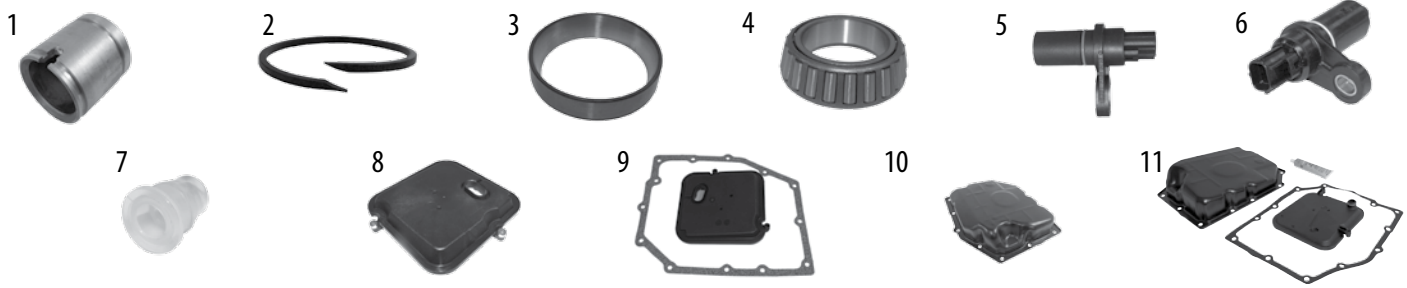

AUTOMATIC TRANSMISSION

Item #	Description	Model	Years	Comments	Replaces Part #
42RLE Transmission					
1	Accumulator Piston	All	02/12		4446620AD
2	Accumulator Piston Seal	All	02/12		4446544
3	Differential Carrier Bearing Cup	All	03/12		4567022
4	Planetary Bearing	All	03/12	Rear	4567025AB
5	Input Speed Sensor	All	03/12		4799061AB
6	Output Speed Sensor	All	03/12		52854001AA
7	Shift Cable Bushing	TJ	03/06	Mounts to the Transmission Shifter Bracket	68137495AA
8	Transmission Filter	All	03/12		52852913AB
9	Transmission Filter Kit	All	03/12	Includes Filter & Gasket	52852913K
10	Transmission Pan	All	03/12		52852912AC
11	Transmission Pan Kit	All	03/12	Includes Oil Pan, Filter, & RTV Sealant	52852912K