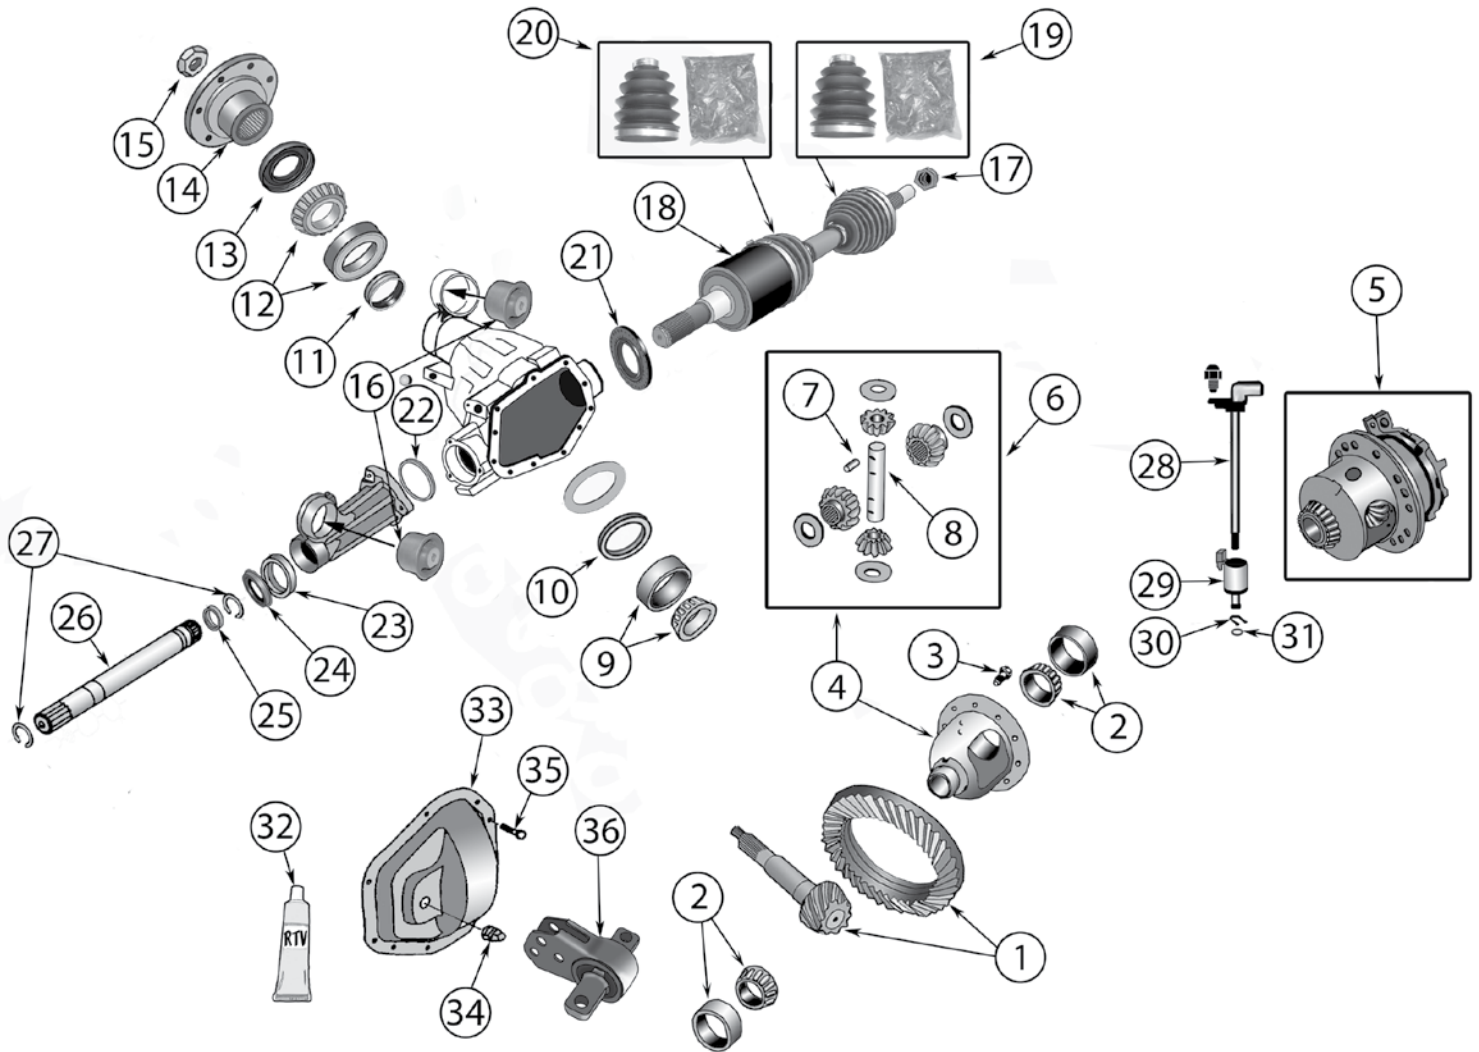

AXLE

200MM Front Axle | WK, WH Grand Cherokee, XK, XH Commander

Item #	Description	Years	Comments	Ratio	Replaces Part #
1	Ring & Pinion Set	05/10 05/10 05/10		3.07 3.55 3.73	5135691AC * 5135939AC * 5135661AC *
2	Bearing Set, Differential	05/10	Includes 2 Bearings & 2 Cups	All	5135660AB
3	Bolt, Ring Gear	05/10		All	J0649454
4	Case Assembly, Differential	05/10	w/ Standard Differential	All	52111226AC *
5	Case Assembly, Differential	07/10	w/ Electric Limited Slip Differential	All	52104673AF *
6	Gear Package, Differential	05/10	w/ Standard Differential	All	5072492AB
7	Pin, Differential Shaft	05/10	w/ Standard Differential	All	52070338AA *

* This Part # not currently carried by Crown Automotive