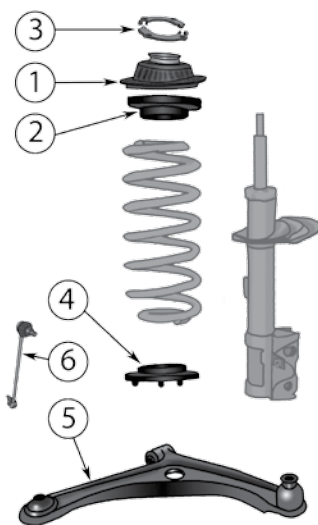

FRONT

REAR

Item #	Description	Position	Years	Comment	Replaces Part #	
Front Suspension						
1	Strut Mount	Left	14/17		68194317AC *	
		Right	14/17		68194316AC *	
2	Coil Spring Isolator	Upper	14/17		68237127AA *	
3	Coil Spring Retainer	Upper	14/17	2 Required per Spring	5168088AA *	
4	Coil Spring Isolator	Lower	14/17		68194692AB *	
5	Lower Control Arm	Left	14/17		4668993AF *	
		Right	14/17		68210238AF *	
6	Sway Bar Link	Left or Right	14/17	w/o AWD	68232186AB *	
		Left or Right	14/17	w/ AWD w/ Trailhawk Package	68224731AC	
		Left or Right	14/17	w/ AWD w/o Trailhawk Package	68224732AC	
Rear Suspension						
7	Shock Mount	Left	14/17		68239131AA *	
		Right	14/17		68239130AA *	
8	Shock Absorber	Left or Right	14/17	w/o Trailhawk Package	68224861AD *	
		Left or Right	14/17	w/ Trailhawk Package	68224868AD *	
9	Coil Spring Isolator	Upper	14/17		68189493AB *	
10	Coil Spring Isolator	Lower	14/17		68171947AB *	
11	Camber Link	Left or Right	14/17	w/o Headlamp Leveling	68207620AA *	
		Left	14/17	w/ Headlamp Leveling	68207620AA *	
		Right	14/17	w/ Headlamp Leveling	5090110AA *	
12	Toe Link	Left or Right	14/17	w/o Trailhawk Package	5090124AA *	
		Left or Right	14/17	w/ Trailhawk Package	5090099AC *	
13	Lateral Link	Left or Right	14/17		5090041AF *	
14	Trailing Link	Left	14/17	w/o Trailhawk Package	5090045AF *	
		Left	14/17	w/ Trailhawk Package	68155227AF *	
		Right	14/17	w/o Trailhawk Package	5090044AF *	
		Right	14/17	w/ Trailhawk Package	68155228AF *	
15	Sway Bar Link	Left	14/17	w/o Trailhawk Package	68224851AE	
		Left	14/17	w/ Trailhawk Package	68224853AE	
		Right	14/17	w/o Trailhawk Package	68224850AE	
		Right	14/17	w/ Trailhawk Package	68224852AE	

* This Part # not currently carried by Crown Automotive