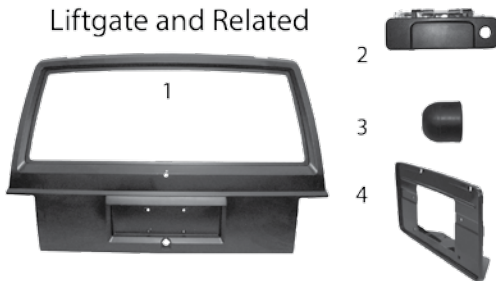

Liftgate and Related