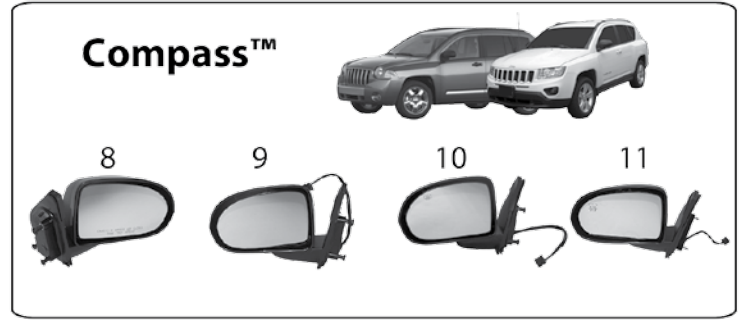

MIRRORS

MK Compass, Patriot 2007-2017

Item #	Description	Position	Years	Finish	Comments	Replaces Part #
MK Patriot						
1	Side Mirror	Left Right	07/14 07/14	Black Textured Black Textured	Manual Folding Manual Folding	5155457AG 5155456AG
2	Side Mirror	Left Right	07/10 07/10	Black Textured Black Textured	Power, Manual Folding Power, Manual Folding	5155459AF 5155458AG
3	Side Mirror	Left Right	11/15 11/15	Black Textured Black Textured	Power, Heated, Manual Folding Power, Heated, Manual Folding	5155459AK 5155458AK
4	Side Mirror	Left Right	07/15 07/15	Black Textured Black Textured	w/ RHD; Power, Heated, Power-Folding w/ Convex Glass w/ RHD; Power, Heated, Power-Folding w/ Convex Glass	5155461AF 5155460AF
5	Side Mirror	Left Right	07/14 07/15	Black Textured Black Textured	Power, Heated, Manual Folding Power, Heated, Manual Folding	5155463AG 5155462AG
6	Side Mirror Glass	Left Right	07/17 07/17		w/ Manual Folding Mirrors w/ Manual Folding Mirrors	68003715AA * 68003714AA *
7	Side Mirror Glass	Left Right	07/17 07/17		w/ Power, Heated, Manual Folding Mirrors w/ Power, Heated, Manual Folding Mirrors	68003721AA 68003720AA
MK Compass						
8	Side Mirror	Left Right	07/17 07/17	Black Textured Black Textured	Manual Folding Manual Folding	5115041AF 5115040AG
9	Side Mirror	Left Right	07/10 07/10	Black Textured Black Textured	Power, Manual Folding Power, Manual Folding	5115043AG 5115042AG
10	Side Mirror	Left Right	07/15 07/15	Black Textured Black Textured	Power, Heated, Manual Folding Power, Heated, Manual Folding	5115047AH 5115046AD
11	Side Mirror	Left Right	07/15 07/15	Black Textured Black Textured	w/ RHD; Power, Heated, Power-Folding w/ Convex Glass w/ RHD; Power, Heated, Power-Folding w/ Convex Glass	5115795AG 5115294AG

* This Part # not currently carried by Crown Automotive