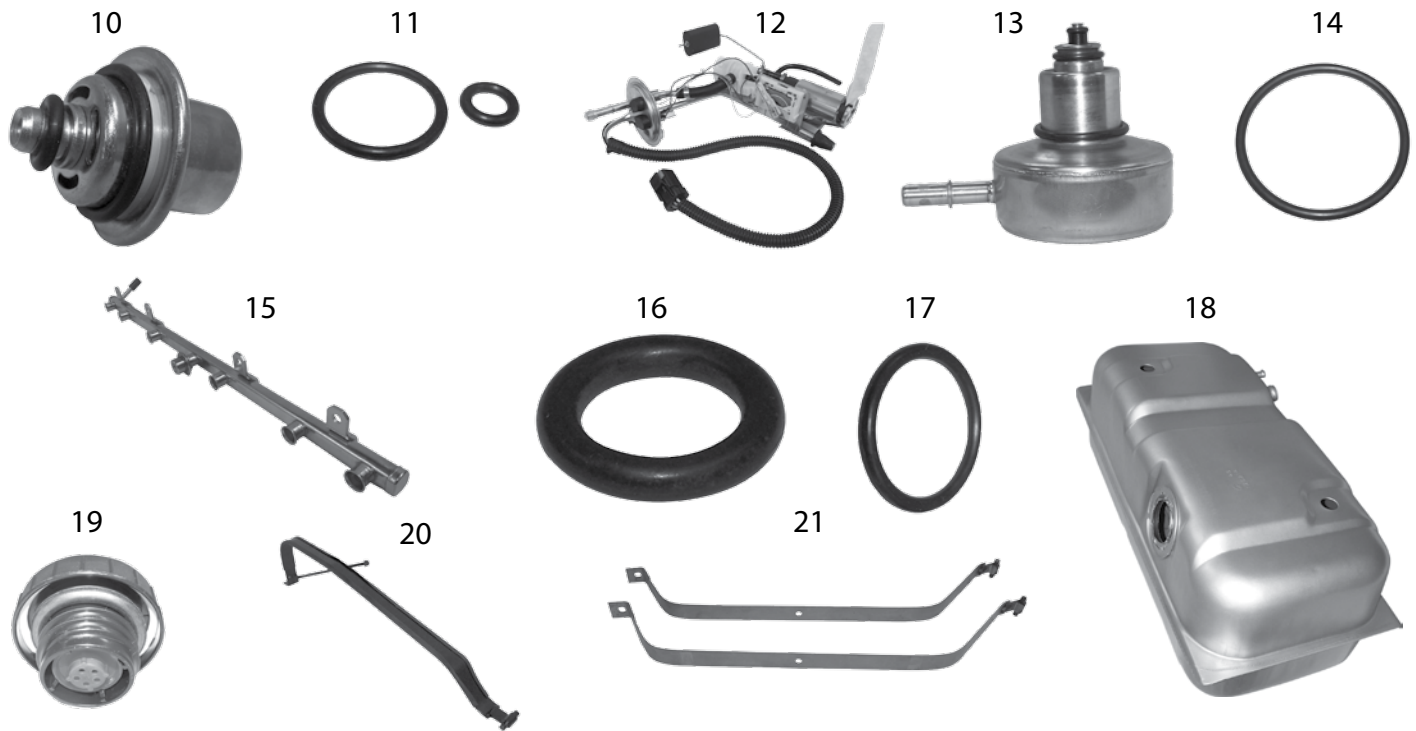

Item #	Description	Model	Years	Engine	Comments	Replaces Part #
10	Fuel Pressure Regulator	XJ, MJ	86/90	2.5L		83501829 *
		XJ, MJ	91/96	2.5L		53030001
		XJ	97/00	2.5L	Includes Filter & Pressure Regulator	4798301
		XJ, MJ	87/90	4.0L		83503635
		XJ, MJ	91/96	4.0L		53030001
		XJ	97/01	2.5L, 4.0L	Includes Filter & Pressure Regulator	4798301
11	Fuel Pressure Regulator O-Ring	XJ, MJ	91/96	2.5L, 4.0L		4418903
12	Fuel Module	XJ	1996	2.5L, 4.0L		5003869AA
		XJ	97/01	2.5L, 4.0L		5012953AC
13	Fuel Pressure Regulator	XJ	97/01	2.5L, 4.0L	Includes Filter	4798301
14	Fuel Module Gasket	XJ, MJ	84/96	2.5L, 4.0L		53000575
		XJ	97/01	2.5L, 4.0L		52018808
15	Fuel Rail	XJ	96/01	4.0L		5014496AD
16	Fuel Shut-Off Solenoid O-Ring	XJ, MJ	84/94	2.1L Diesel		83502332
17	Injection Pump O-Ring	XJ, MJ	84/94	2.1L Diesel		83502333
Fuel Tank & Related						
18	Fuel Tank	XJ	84/90	All	w/ 20 Gallon Tank	83500267
		XJ	91/93	2.1L Diesel	w/ 20 Gallon Tank	83500267
		XJ	86/93	All	w/ Fuel Injection w/ 20 Gallon Tank	83502633
		MJ	86/90	2.5L	w/ Carburetor w/ 7' Bed w/ 23 Gallon Tank	83502635
		MJ	86/92	2.5L, 4.0L	w/ Fuel Injection w/ 7' Bed w/ 23 Gallon Tank	83502632
		MJ	86/92	2.1L Diesel	w/ 7' Bed w/ 23 Gallon Tank	83502635
19	Fuel Filler Cap	XJ, MJ	87/90	All	Non-Locking, USA	52003774
		XJ, MJ	84/99	All	Locking, Non-Vented	82400041
		XJ, MJ	91/99	All	Non-Locking	52003774
		XJ	00/01	All	Non-Locking	52102464AA
		XJ	00/01	All	Locking w/ Coded Cylinder	5015636AA
		XJ	00/01	All	Locking w/ Uncoded Cylinder	68030940AA
20	Fuel Tank Strap	XJ	97/01	All	Left or Right; 2 Required	52100009AC
21	Fuel Tank Strap Set	XJ	84/86	All	Includes 2 Straps	52000128K

* This Part # not currently carried by Crown Automotive