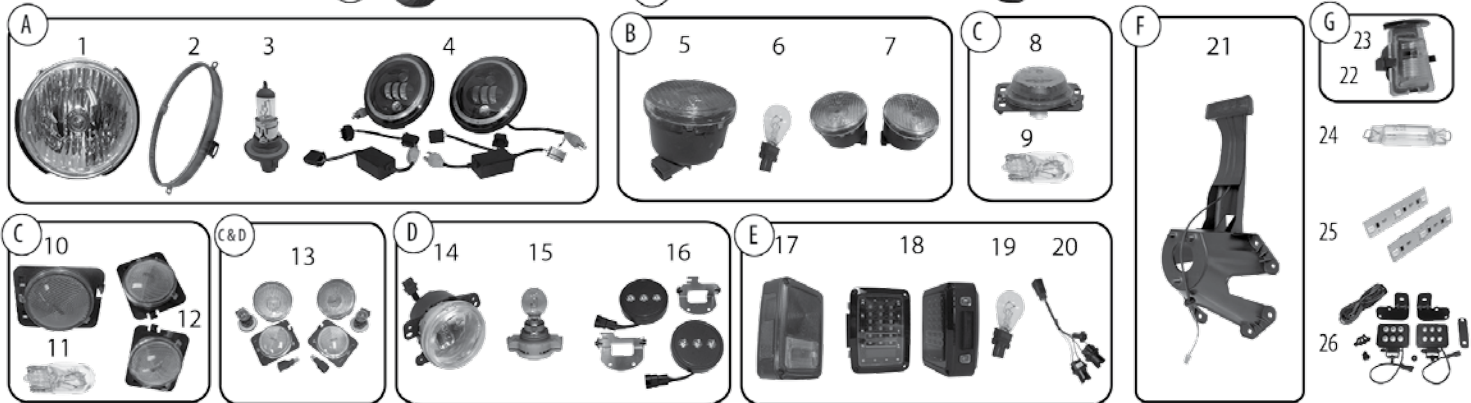

Item #	Description	Years	Position	Comments	Replaces Part #
Front					
1	Headlight Assembly	07/17	Left	USA & Canada Only; Includes Seat, Headlight, Bulb, & Retainer	55078149AC
		07/17	Right	USA & Canada Only; Includes Seat, Headlight, Bulb, & Retainer	55078148AC
2	Headlight Retainer	07/17	L or R	Polished Stainless Steel	68003772AA
		07/17	L or R	Black Powder Coat Finish	68003772BLK
3	Headlight Bulb	07/17	L or R	H13 Bulb	L0000H13
	LED Headlight Bulb Set	07/17	L & R	H13 LED Bulbs (Includes 2 Bulbs)	RT28056
4	LED Headlamp Set	07/17	L & R	w/o Halo Ring; 6500K Temperature; Anti-Flicker Module Included	RT28104
		07/17	L & R	w/ Amber & White LED Switchback Halo; 6500K Temperature; w/ Anti-Flicker Module Included (Pictured)	RT28105
5	Parking Light	07/13	Left	Amber Lens w/ Clear Bulb	55077885AD
		07/13	Right	Amber Lens w/ Clear Bulb	55077884AD
		07/13	Left	Clear Lens w/ Amber Bulb	RT28020
		07/13	Right	Clear Lens w/ Amber Bulb	RT28019
		14/17	Left	Stock Replacement; Clear Lens w/ Amber Bulb	RT28020
		14/17	Right	Stock Replacement; Clear Lens w/ Amber Bulb	RT28019
6	Turn Signal, Parking Light Bulb	07/17	L or R	Non-Export; w/ Amber Parking Lights; 3157 Clear Bulb	L0003157
		07/17	L or R	Non-Export; w/ Amber Parking Lights; 3157 Long Life Clear Bulb	L003157KLC
		07/17	L or R	w/ Clear Parking Lights; 3157A Amber Bulb	L03157NA
		07/17	L or R	w/ Clear Parking Lights; 3157A Amber Long Life Bulb	L0003157AK
	LED Turn Signal, Parking Light Bulb Set	07/17	L & R	Non-Export; w/ Amber Parking Lights; 3157 White LED Bulb	RT28067
		07/17	L & R	w/ Clear Parking Lights; 3157 Amber LED Bulb	RT28065
7	Parking Light Set	07/13	L & R	Clear Lenses w/ Amber Bulbs	RT28029
8	Side Marker Light	07/17	Left	Amber Lens w/ Clear Bulb	55078145AA
		07/17	Right	Amber Lens w/ Clear Bulb	55078144AA
		07/17	Left	Clear Lens w/ Amber Bulb	RT28024
		07/17	Right	Clear Lens w/ Amber Bulb	RT28023