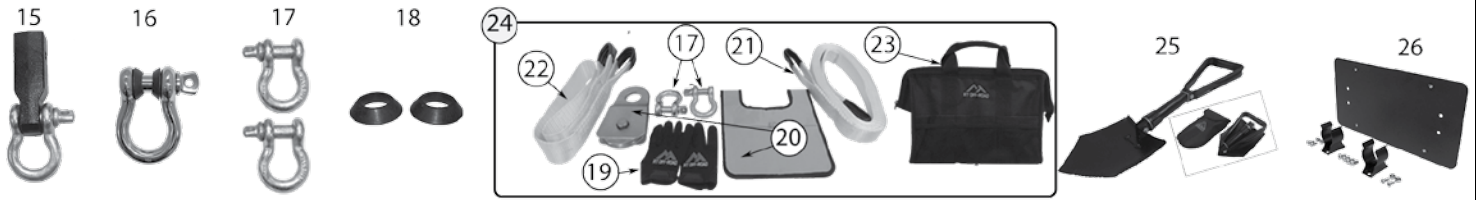

Item #	Description	Color	Comments	Part #

Universal Vehicle Recovery Accessories

15	Receiver & D-Ring Set		Includes 2" Receiver & (1) 3/4" D Ring	RT33009	
	Receiver & 3 D-Rings Set		Includes 2" Receiver & (1) 3/4" D Ring & Anti-Rattle Spacers	RT33012	
	Receiver & 2 D-Rings Set		Includes 2" Receiver & (2) 3/4" D Rings	RT33010	
	Receiver & 2 D-Rings Set		Includes 2" Receiver & (3) 3/4" D Rings	RT33011	
16	D-Ring		Stainless Steel 3/4" D-Ring	RT33002	
			Stainless Steel 3/4" D-Ring & Anti-Rattle Spacers	RT33004	
			3/4" D-Ring	RT33001	
			Stainless Steel 5/8" D-Ring	RT33003	
17	D-Ring Set		Includes (2) 3/4" D-Rings	RT33005	
			Includes (2) 3/4" D-Rings & Anti-Rattle Spacers	RT33006	
18	Anti Rattle Spacer		2 Required Per D-Ring	RT33007	
	Anti Rattle Spacer Set		2 Anti-Rattle Spacers	RT33008	
19	Recovery Gloves	Black	Leather Palmed Gloves	RT33020	
20	Snatch Block Kit	Orange	Includes Snatch Block & Winch Line Dampener	RT33017	
21	Recovery Strap	Yellow	2" x 30' Nylon Strap Rated for 20,000 lbs. w/ Leather Wrapped Ends	RT33018	
22	Tree Saver Strap	Yellow	3" x 6' Nylon Strap Rated for 30,000 lbs. w/ Leather Wrapped Ends	RT33019	
23	Storage Bag	Black	Heavy Duty Polyester Bag; Measures 11" x 18"	RT33022	
24	Complete Recovery Kit		Includes Item #s 17, 19, 20, 21, 22, & 23	RT33013	
25	Tri-Fold Shovel	Black	Includes Storage Bag	RT33016	
26	License Plate Bracket	Black	Snaps On/Off a Roller Fairlead for Easy Access to Winch	RT26075