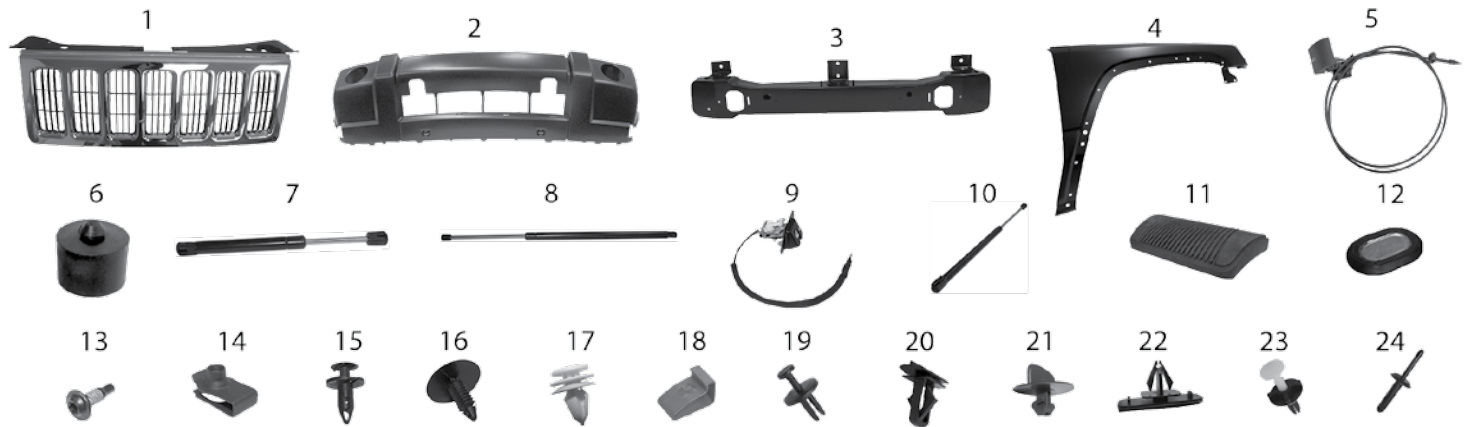

Item #	Description	Position	Years	Comments	Replaces Part #
Body Parts					
1	Grille	Front	06/10	Chrome	55156975AD
2	Fascia	Front	06/10	Black Primed	5183429AA
3	Crossmember	Front	06/10	Located Behind Fascia	5166082AB
4	Fender	Front Left	06/10	Except Middle East Group	55369219AB
		Front Right	06/10		55369218AB
5	Hood Release Cable		06/10		55394495AB
6	Hood Bumper	L or R	06/10		5054227AA
7	Hood Support	L or R	06/10		55396526AB
8	Liftgate Support	Rear Right	06/10		55369303AA
		Rear Left	06/10		68059111AA
9	Liftgate Latch	Rear	06/10		4589131AF
10	Liftgate Glass Support	Rear L or R	06/10		55369333AD
11	Brake Pedal Pad		06/10		68031956AA
12	Floor Pan Plug		06/08	Oval Floor Plug, Measures 30mm X 50mm	55360966AA
Hardware					
13	Bolt	Rear L or R	06/10	Liftgate Latch Mounting; M6 X 1 X 20 Torx® Head	6504212
14	Clip Nut		06/07	A/C Unit; M6 X 1 Threads	6504118
15	Push Pin		06/10	Grille, Bumper, & Heat Shield	6503598
16	Push Pin	L or R	06/10	Hood, Radiator, & Carpet	6506293AA
17	Retainer	F or R L or R	06/10	Door Panel Mounting	6507686AA
18	Retainer	F or R	07/10	Fascia Accent Mounting	4806226AA
19	Retainer	F or R L or R	06/10	Fender Liner Mounting	34201621
20	Retainer	F or R L or R	06/10	Fender Flare Mounting	5189180AA
21	Retainer		06/10	Front Air Dam to Fascia	68033794AA
22	Retainer	L or R	2006	Headlight Mounting	4806110AA
23	Retainer	F or R L or R	06/10	Large; for Fender Flares	5189181AA
24	Rivet		06/10	Miscellaneous Locations; M6.25 X 28	6500911