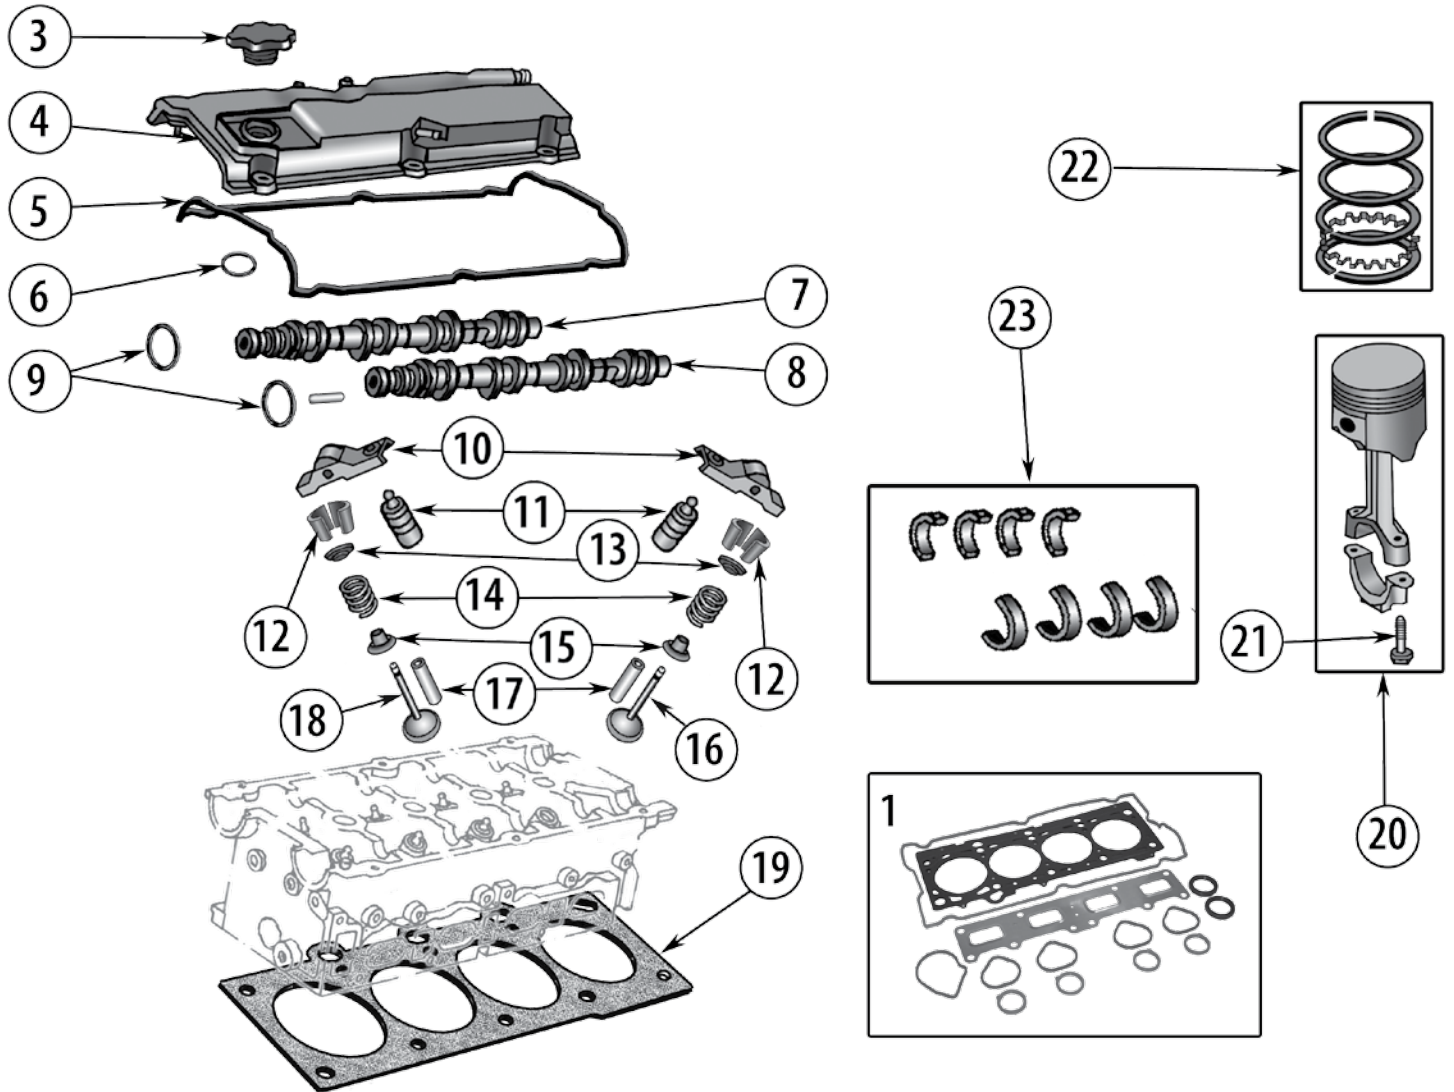

2.4 Liter Daimler-Chrysler Engine

ENGINE

Item #	Description	Years	Models	Comments	Replaces Part #
1	Upper Gasket Set	02/06	All		5072474AC
2	Lower Gasket Set	02/06	All	Not Pictured	5072475AA *
3	Oil Filler Cap	02/06	All		4777536
4	Valve Cover	02/06	All		53010493AD *
5	Valve Cover Gasket	02/06	All		4777478
6	Spark Plug Well Gasket	02/06	All	4 required	4777477
7	Camshaft	02/06	All	Intake	4781681AB *
8	Camshaft	02/04	All	Exhaust	4781679AA *
		05/06	All	Exhaust	4781679AB *
9	Camshaft Seal	02/06	All	Front	4777086
10	Rocker Arm	02/06	All	Intake or Exhaust	4884042AA
11	Lifter	02/06	All	Intake or Exhaust	4777976AA
12	Valve Spring Lock	02/06	All	Intake or Exhaust; 2 Required Per Valve	4777050AC
13	Valve Spring Retainer	02/06	All	Intake or Exhaust	4648682AB *
14	Valve Spring	02/06	All	Intake or Exhaust	4648907AA *
15	Valve Seal	02/06	All	Intake or Exhaust	4648619
16	Exhaust Valve	02/06	All	Standard	4884690AA
17	Valve Guide	02/06	All	Intake or Exhaust; 7mm Oversize	4667411 *
18	Intake Valve	02/06	All	Standard	4884691AA
19	Cylinder Head Gasket	02/06	All		4884443AD
20	Piston, Pin, & Connecting Rod	02/03	All		5066565AA *
		04/05	KJ		5066565AB *
		04/05	TJ		5142303AA *
		2006	TJ		4648828AE *
21	Connecting Rod Bolt	02/05	All		6503116 *
		2006	TJ		6508307AA *
22	Piston Ring Set	02/06	All	Standard; For 4 Pistons	5073524AA
23	Connecting Rod Bearing Set	02/06	All	Standard	5093448K
		02/06	All	.5mm Undersize	5093448K5
		02/06	All	.75mm Undersize	5093448K75
		02/06	All	.25mm Undersize	5093450K

* This Part # not currently carried by Crown Automotive

Continued to Next Page . . .