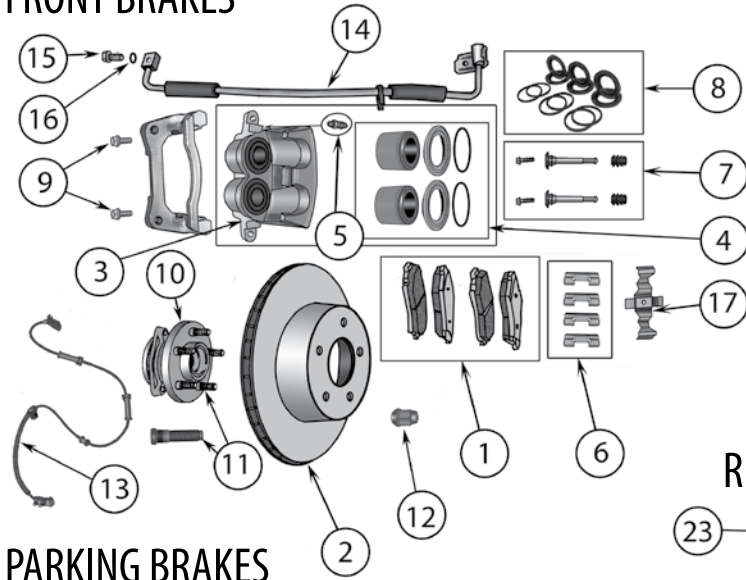

BRAKE

WK Grand Cherokee 2011 - 2017

FRONT BRAKES

PARKING BRAKES