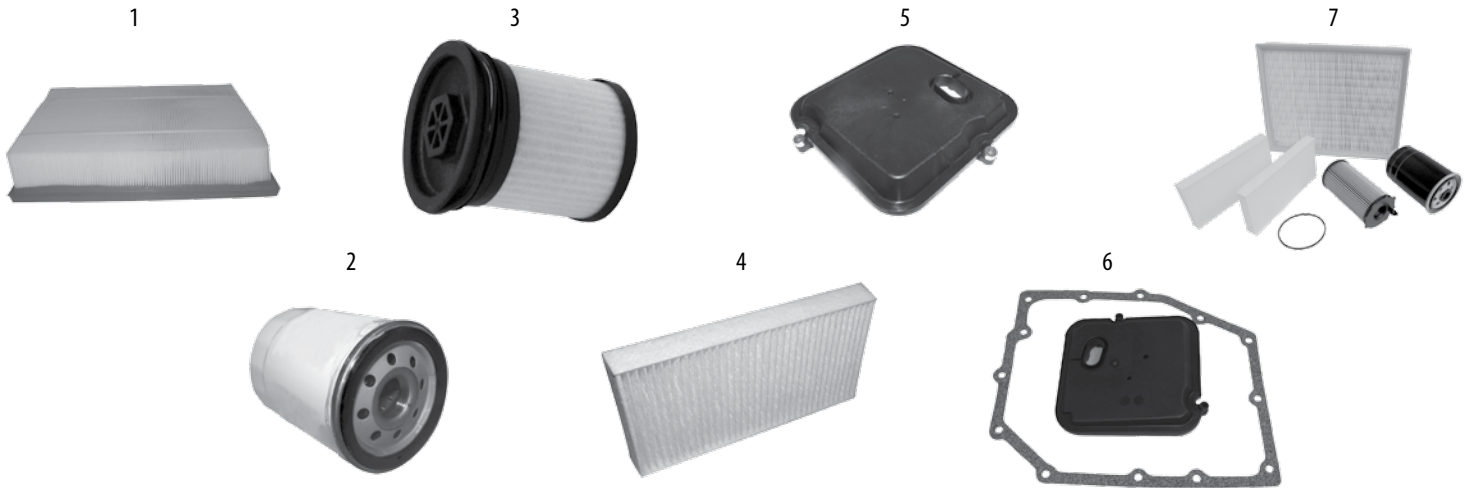

KK Liberty 2008-2012

Item #	Description	Year	Engine / Transmission	Comments	Replaces Part #
1	Air Filter	08/12	2.8L Dsl., 3.7L		5189933AA
2	Oil Filter	2008	3.7L		4781452AA
		09/12	3.7L		5184231AA
		08/12	2.8L Dsl.		68032204AB
3	Fuel Filter	11/12	2.8L Dsl.		4726067AA
4	Cabin Air Filter	08/12	All	2 Required	68033193AA
5	Transmission Filter	08/12	W5A580		52108325AA
		08/12	42RLE		52852913AB
6	Transmission Filter Kit	08/12	42RLE		52852913K
7	Master Filter Kit	08/12	2.8L Dsl.	Includes #s 1, 2, 3, 4	MFK10