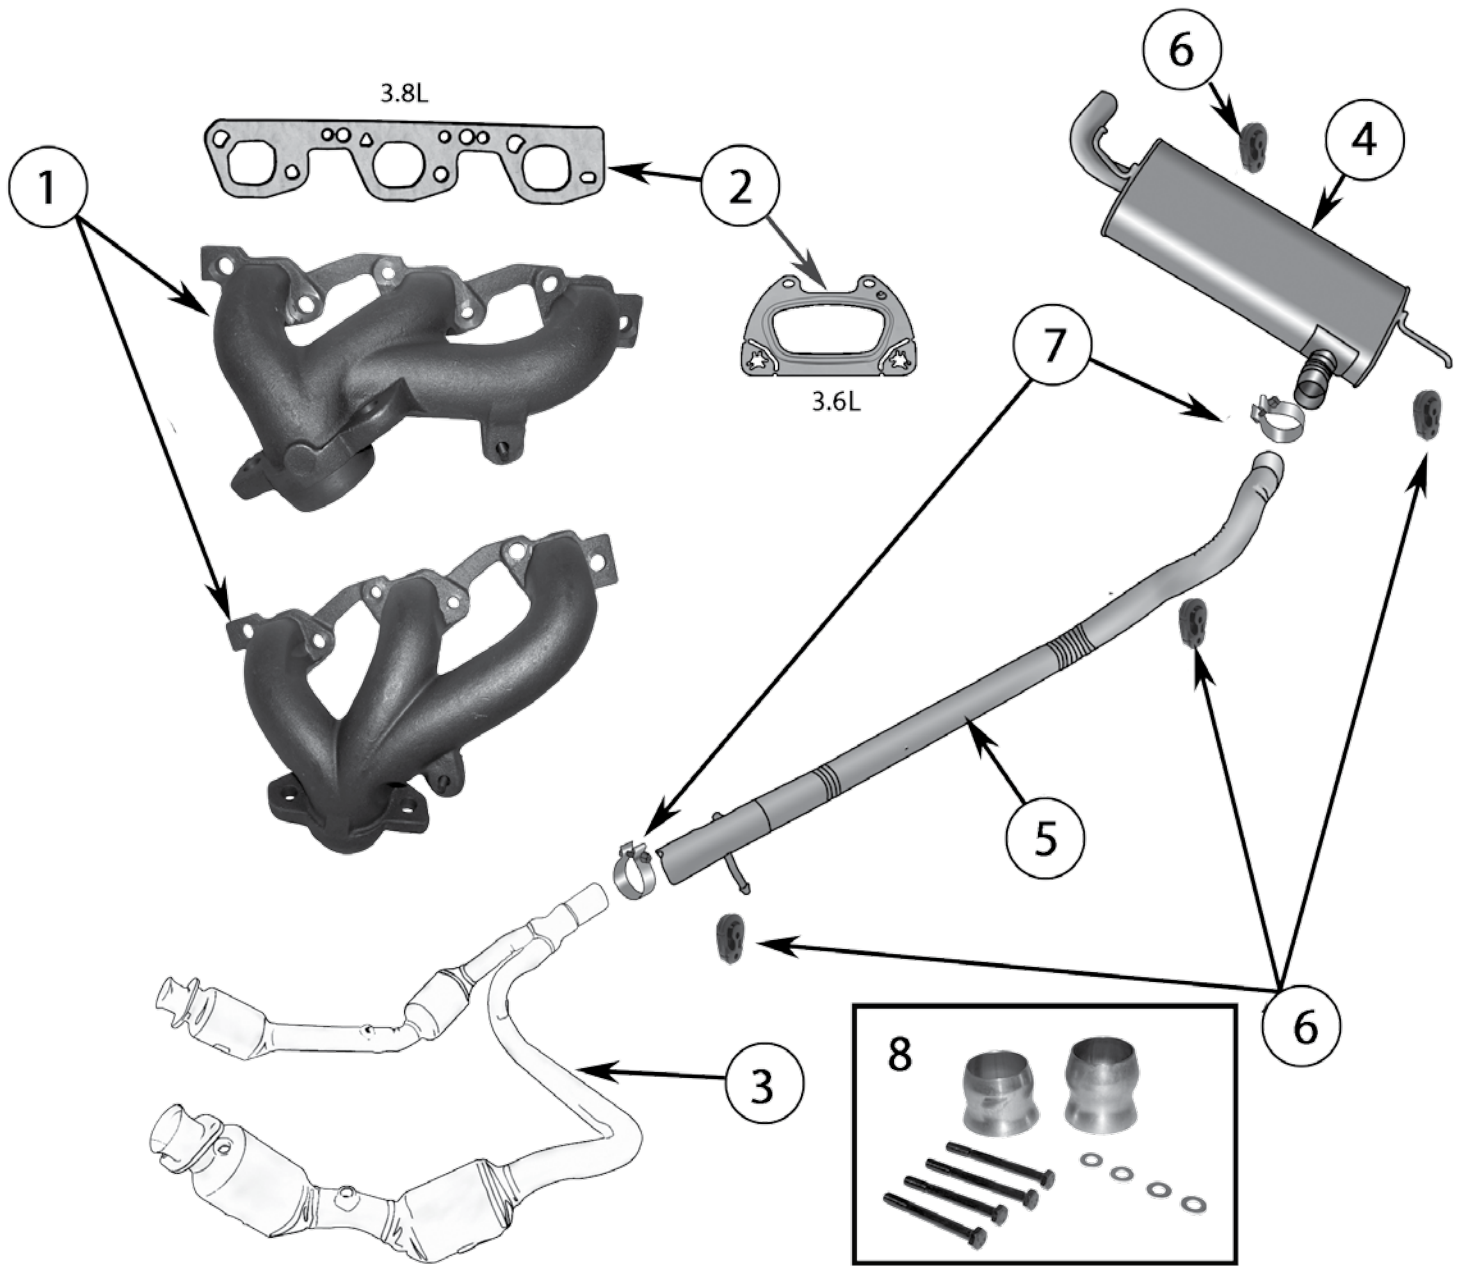

JK - Wrangler™	17-2
TJ - Wrangler™	17-4
YJ - Wrangler™	17-6
XJ - Cherokee™, MJ - Comanche™	17-8
ZJ / ZG - Grand Cherokee™	17-12
WJ / WG - Grand Cherokee™	17-13
WK / WH - Grand Cherokee™ (2005-2010)	17-14
XK / XH - Grand Cherokee™ (2006-2010)	17-14
WK Grand Cherokee™ (2011-2017)	17-15
KJ - Liberty™	17-15
KK - Liberty™	17-15
KL - Cherokee™	17-15
MK - Compass™, Patriot™	17-15
BU - Renegade™	17-15

Look for this symbol throughout this catalog to identify RT Off-Road™ Accessories, Upgrades, and Performance Items. For a complete RT Off-Road™ catalog, please contact your sales representative.

Wrangler™, Cherokee™, Grand Cherokee™, Commander™, Comanche™, Liberty™, Compass™, Patriot™, and Renegade™ are registered trademarks of FCA US LLC. Crown Automotive Sales Co., Inc. is not affiliated with FCA US LLC. Part numbers listed in this catalog are used for reference purposes only. No implication is made that the actual products sold are the product of the original equipment manufacturer.