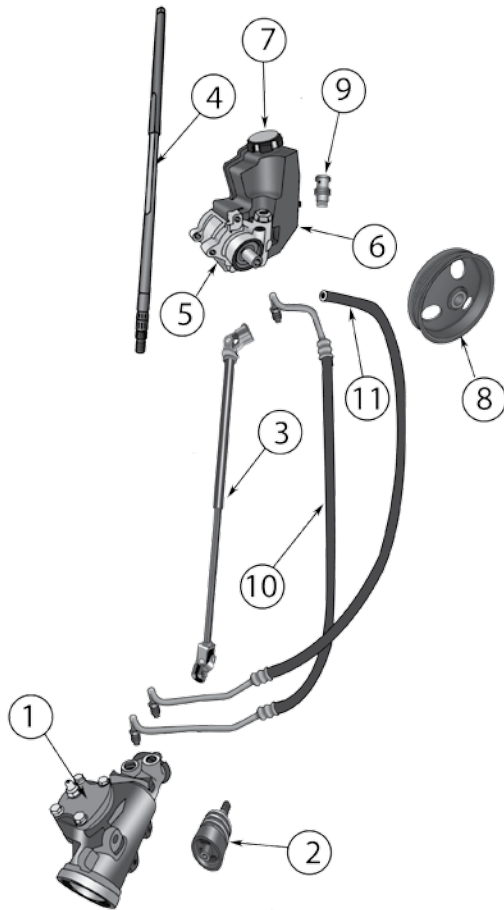

STEERING

XJ Cherokee, MJ Comanche 1984-2001

Item #	Description	Position	Year	Model	Comment	Replaces Part #
1	Steering Gear Assembly		84/93	All	LHD; w/ Manual Steering	52000089
			84/01	All	LHD; w/ Power Steering	52038002
			91/01	All	RHD; w/ Power Steering	52006511
2	Steering Gear Input Shaft & Spool Valve		84/90	All	w/ Power Steering	83502261
			91/96	All	w/ Power Steering	4637937
3	Steering Shaft	Lower	84/86	All	w/ Power Steering; 570mm Long (22.44")	4713943
		Lower	87/94	All	w/ Power Steering	4713943
		Lower	95/96	XJ		52078556
4	Steering Shaft	Upper	84/86	All	w/ Floor Shift; w/o Tilt Column; w/ 570mm Lower Steering	83502100
		Upper	87/94	All	Shaft w/o Tilt Column	83502100
5	Power Steering Pump		84/86	All	w/ Attached Reservoir w/ 2.5L Engine	53003903
			84/86	All	Reservoir Not Included; w/ 2.5L Engine	J8132473
			87/90	All	w/ Remote Reservoir w/ 2.5L Engine; Reservoir Not Included	53004817R
			91/95	All	w/ Remote Reservoir w/ 2.5L Engine; Reservoir Not Included	52037566
			1996	XJ	w/ Remote Reservoir w/ 4.0L Engine; Reservoir Not Included	52088500
			87/96	All	Body Only, w/ 2.5L Engine	83503485
			97/00	XJ	w/ Remote Reservoir w/ 2.5L Engine; Reservoir Not Included	52088018
			87/89	All	LHD; w/ 4.0L Engine w/ Attached Reservoir	53005437
			91/95	All	LHD; w/ 4.0L Engine w/ Attached Reservoir	52088131
			92/96	All	w/ 4.0L Engine w/ Remote Reservoir; Europe; Reservoir Not Included	52037566
			96/01	XJ	LHD; w/ 4.0L Engine w/ Attached Reservoir	52087871
			93/01	XJ	RHD; w/ 4.0L Engine w/ Attached Reservoir	52088139
			1994	XJ	w/ 2.1L Diesel Engine; Reservoir Not Included	52037567
	84/85	All	w/ 2.1L Diesel Engine; Reservoir Not Included	53001765