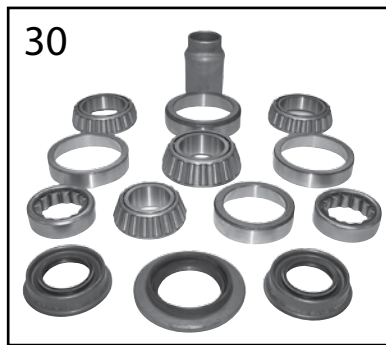

Item #	Description	Years	Comments	Ratio	Includes	Replaces Part #
1	Ring & Pinion Set	94/96		3.55 (39/11)	3, 10, 11, 12, 13, 14, 16, 19, 20	4856362
		94/98		3.73 (41/11)	3, 10, 11, 12, 13, 14, 16, 19, 20	4856346
2	Bearing Set, Differential	94/98	Includes 2 Bearings & 2 Cups	All		4864213