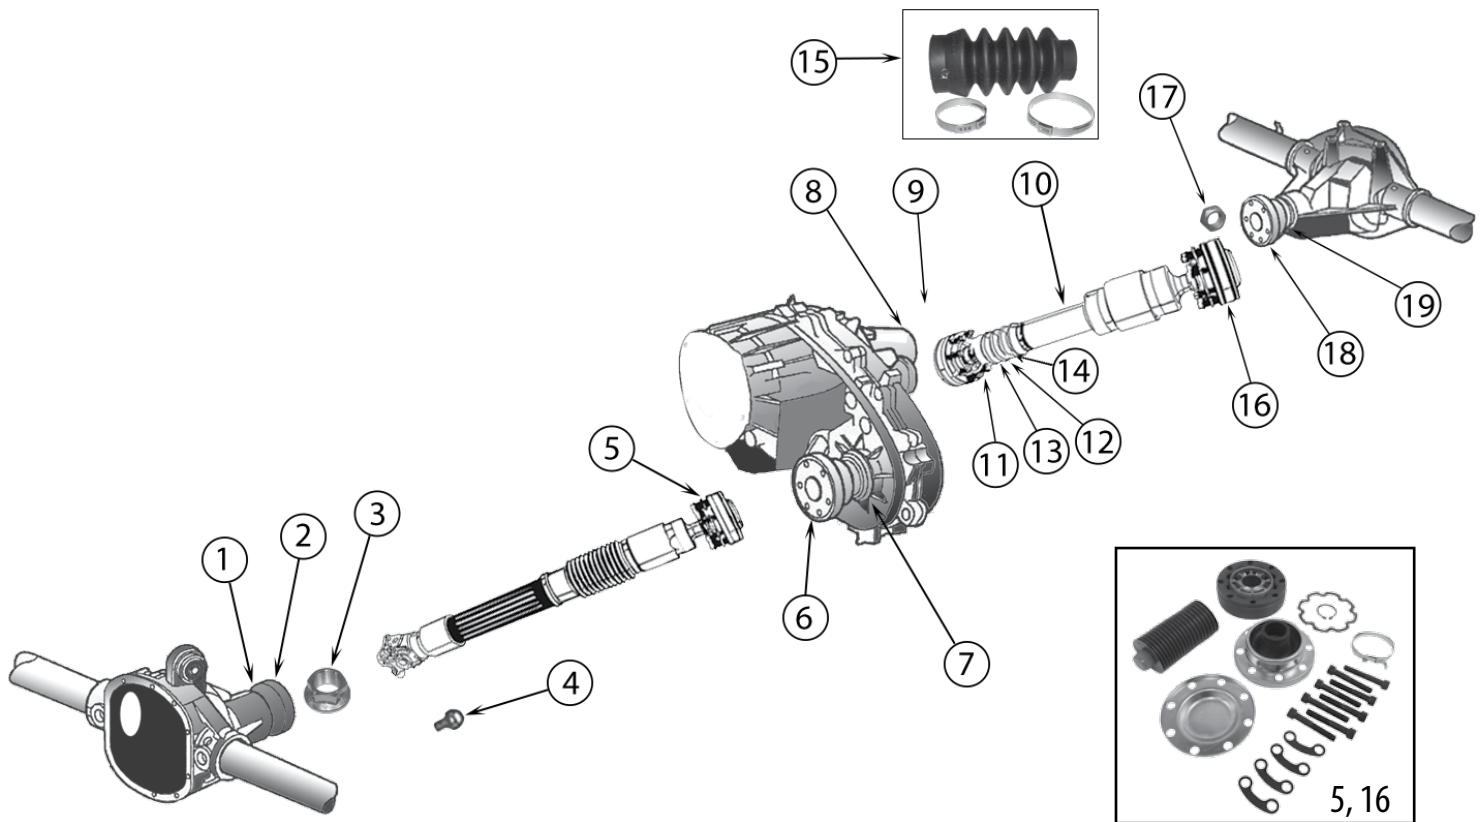

Item #	Description	Location	Years	Comments	Replaces Part #
1	Seal, Pinion	Front	07/17	w/ Dana 30 or Dana 44	68004072AA
2	Flange, Pinion	Front	07/17	w/ Dana 30 or Dana 44	68004070AB
3	Nut, Pinion	Front	07/17	w/ Dana 30 or Dana 44	J3182601
4	Bolt, Drive Shaft	Front	07/17	To Axle; w/ or w/o Rubicon Package; M12 x 1.75 x 32.5mm	5191037AD
5	CV Joint Repair Kit	Front	07/17	Transfer Case End	528533FRK
6	Flange, Transfer Case	Front	07/17	w/ or w/o Rubicon Package	68001935AA *

* This Part # not currently carried by Crown Automotive