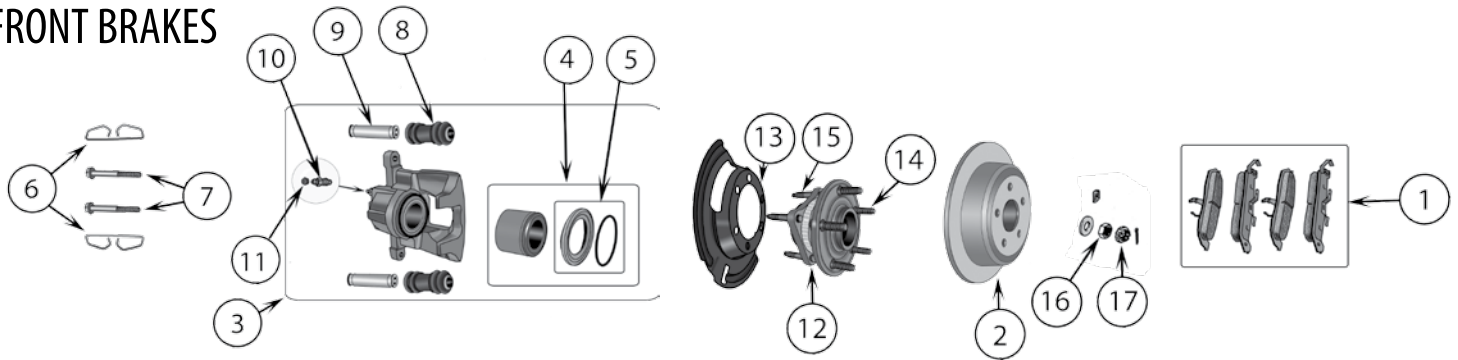

FRONT BRAKES

Item #	Description	Years	Location	Notes	Replaces Part #
Front Brakes					
1	Brake Pad Set	97/06	L & R	Semi-Metallic	5252531
2	Brake Rotor	97/98	L or R		52005000
		1999	L or R	2-Piece Composite Type	52005000
		1999	L or R	1-Piece Cast Type	5016434AA
		00/06	L or R		5016434AA
	Drilled & Slotted Rotor Set	97/98	L & R		RT31002
		1999	L & R	Originally w/ 2-Piece Composite Rotor	RT31002
		1999	L & R	w/ 1-Piece Cast Rotor	RT31001
		00/06	L & R		RT31001
3	Brake Caliper	97/06	Left	Left, w/o Pads	5252985
		97/06	Right	Right, w/o Pads	5252984
4	Caliper Rebuild Kit	97/06	L or R	Includes 1 Piston, 1 Seal, & 1 Boot	5252614
5	Caliper Seal Kit	97/06	L or R	Includes 1 Seal & 1 Boot	J8133852
6	Caliper Support Spring	97/06	L or R	Upper or Lower Anti-Rattle Clip	J3239865
7	Caliper Bolt	97/06	L or R	M8 X 1.25 X 65mm	5253000
8	Caliper Bushing	97/06	L or R		4383471
9	Caliper Sleeve	97/06	L or R		4423573
10	Bleeder Screw	97/06	L or R	Cap Not Included; 3/8"-24 X 1-1/8" Long	J8129722
11	Bleeder Screw Cap	97/06	L or R		5093278AB
12	Hub Assembly	97/98	L or R		53007449
		1999	L or R	w/ 2-Piece Composite Rotor	53007449
		1999	L or R	w/ 1-Piece Cast Rotor	53007449AC
		00/06	L or R		53007449AC
13	Brake Dust Shield	97/06	Left		52005477
		97/06	Right		52005476
14	Wheel Stud	97/98	L or R		53007463
		1999	L or R	w/ 2-Piece Composite Rotor	53007463
		1999	L or R	w/ 1-Piece Cast Rotor	6036482AA
		00/06	L or R		6036482AA
15	Knuckle to Hub Bolt	97/06	L or R		34201535
16	Hub Nut	97/06	L or R		J4200095
17	Hub Nut Retainer	97/06	L or R		J4200097