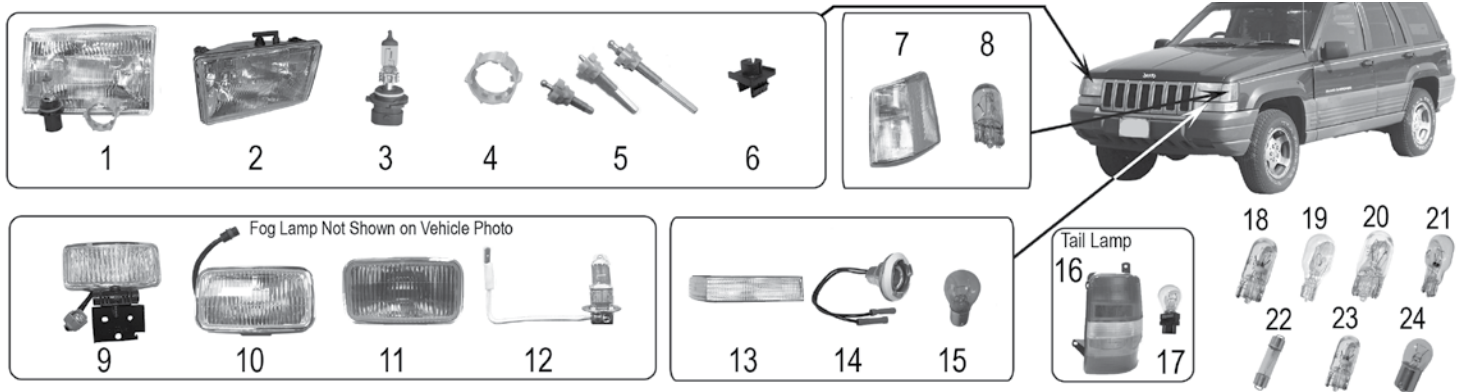

Item #	Description	Position	Year	Model	Comments	Replaces Part #
13	Parking & Turn Signal Light	Left	93/96	ZJ	Until 12/25/1996; Clear Lens w/ 3 Connectors	56005099
		Right	93/96	ZJ	Until 12/25/1996; Clear Lens w/ 3 Connectors	56005098
		Left	96/98	ZJ	After 12/25/1996; Clear Lens w/ 2 Connectors	56005099AB
		Right	96/98	ZJ	After 12/25/1996; Clear Lens w/ 2 Connectors	56005098AB
		Left	93/96	ZG	Until 12/25/1996; Amber Lens	55054581
		Right	93/96	ZG	Until 12/25/1996; Amber Lens	55054580
14	Light Socket	L or R	93/98	ZJ	Parking & Turn Signal; Socket & Wiring	4400588
15	Turn Signal Light Bulb	L or R	93/98	ZJ	1295A Amber Bulb	L01295NA
	Parking Light Bulb	L or R	93/98	ZJ	194A Amber Bulb	L00194NA
	LED Parking Light Bulb Set	L or R	93/98	ZJ	194A Amber LED Bulbs	RT28062

Rear

16	Tail Light	Left	93/98	ZJ		56005111
		Right	93/98	ZJ		56005110
		Left	94/98	ZG	Europe	55155117
		Right	94/98	ZG	Europe	55155116
17	Parking Light, Brake Light Bulb	L or R	93/95	ZJ	2057 Clear Bulb	9438849
		L or R	96/98	ZJ	3057 Clear Bulb	L0003057
	Turn Signal, Reverse Light Bulb	L or R	93/98	ZJ	1156 Clear Bulb	J3209543
18	Side Marker Bulb	L or R	93/98	ZJ	194 Clear Bulb	L0000194
	LED Side Marker Bulb Set	L & R	93/98	ZJ	194 White LED Bulb	RT28063
19	High Mount Brake Light Bulb		93/98	ZJ	921 Clear Bulb	L0000921
	LED High Mount Brake Light Bulb Set		93/98	ZJ	921 White LED Bulbs	RT28069
20	License Plate Bulb		93/98	ZJ	168 Clear Bulb	L0000168

Miscellaneous & Interior Bulbs

21	Reading Light Bulb		93/98	ZJ, ZG	906 Clear Bulb	G9436750
22	Cargo Area & Dome Light Bulb		93/98	ZJ	212-2 Clear Bulb	J8128482
23	Auto Trans Indicator Light Bulb		93/98	ZJ	194 Clear Bulb	L0000194
24	Engine Compartment Bulb		93/98	ZJ	105 Clear Bulb	L0001003

* Part is currently not carried by Crown Automotive