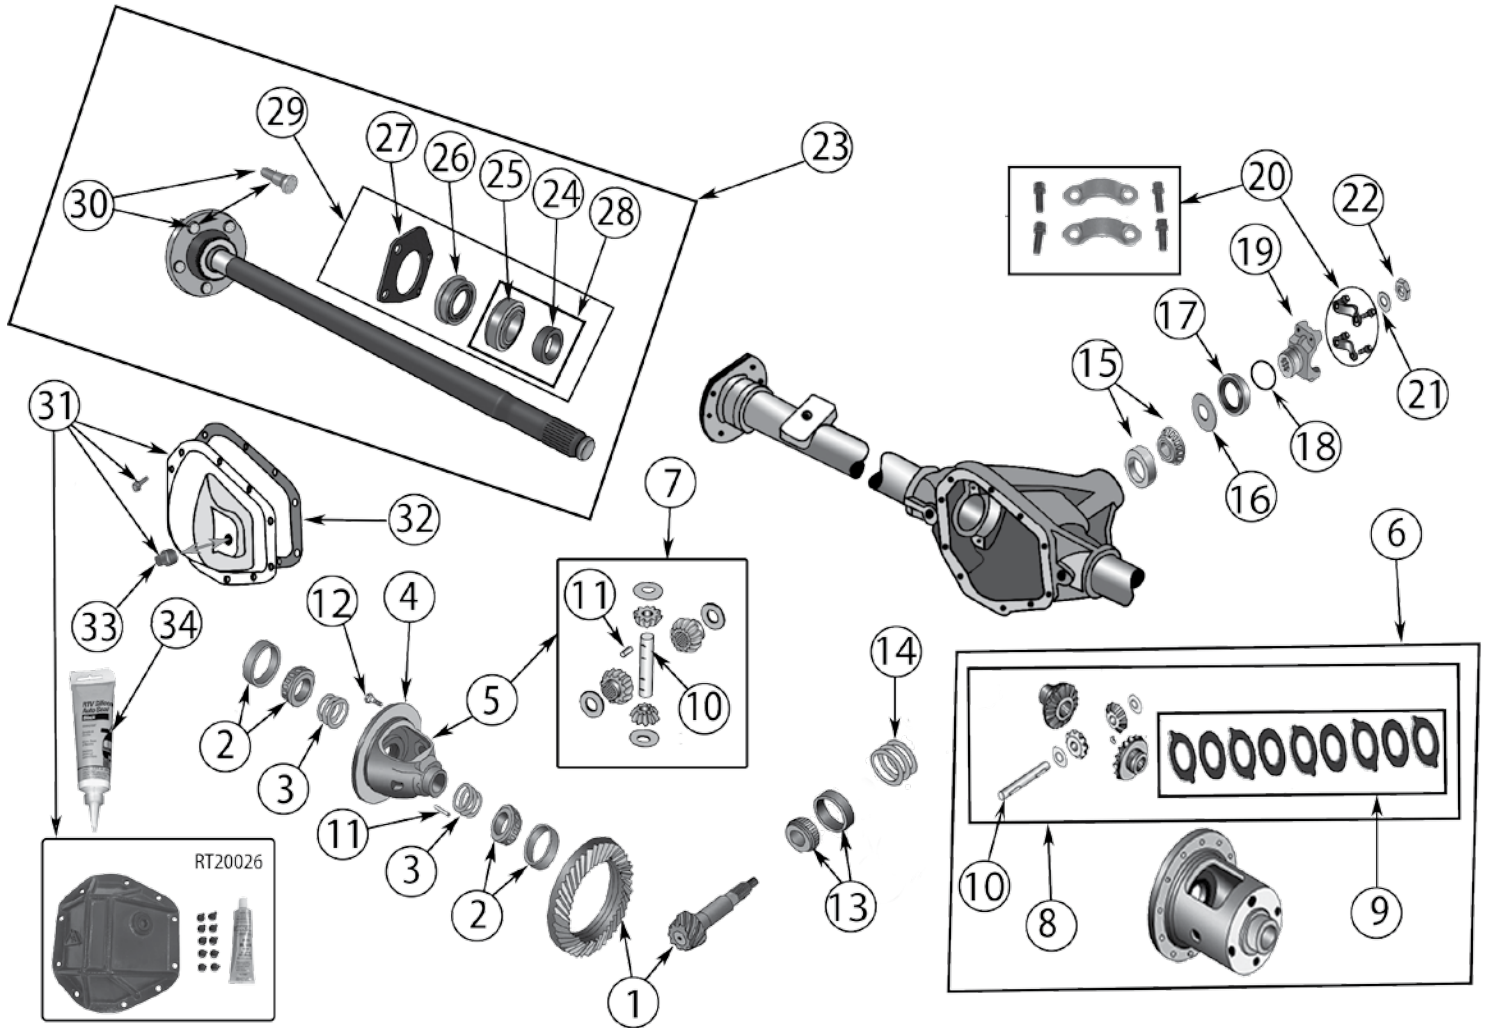

Item #	Description	Years	Comments	Ratio	Includes	Replaces Part #
4	Case Kit, Differential, Standard	00/03	Less Gear Set; Uses 3/8" Bolts	3.73 & Lower		J8130017
5	Case Assembly, Differential	03/06	Standard; Uses 7/16" Bolts	3.73 & Lower		5103031AA *
6	Case Assembly, Differential	97/04	Trac-Lok; Uses 3/8" Bolts	3.73 & Lower	5	J0994341
		97/04	Trac-Lok; Uses 3/8" Bolts	3.73 & Lower	2, 3, 5, 12, 32, 34	83505431
		03/06	Trac-Lok; Uses 7/16" Bolts	3.73 & Lower	2, 3, 5, 12, 32, 34	5103017AA
		03/06	Tru-Lok; Uses 7/16" Bolts	4.10 & Higher	6	52104572AA *
7	Gear Set, Differential, Standard	00/06		All	7, 12	4778595
8	Gear Set, Differential, Trac-Lok	97/06		All	8, 12, 32, 34	83505432
9	Disc Kit, Differential	97/06	w/ Trac-Lok	All		J0994345
10	Shaft, Differential	97/06	w/ Standard or Trac-Lok	All		83503069
11	Pin, Differential Shaft	1997	Roll Pin	All		J0636360
		98/99	Threaded Pin	All		5252502
		00/06	w/ Standard or Trac-Lok; Roll Pin	All		J0636360
12	Bolt Kit, Ring Gear	97/02	Includes 10 3/8"-24 Bolts	All		4720891
		02/06	Includes 10 7/16"-20 Bolts	All		5012810AC
13	Bearing Kit, Pinion	97/06	Inner	All		J8124051
14	Shim Set, Pinion	97/06	w/ Standard or Trac-Lok	All	14, 21, 22, 32	J8129221
15	Bearing Kit, Pinion	97/06	Outer	All		J8124052
16	Slinger, Pinion	97/06		All		J0636566
17	Seal, Pinion	97/01	Non-Flanged	All		83503390
		01/06	w/ Standard or Trac-Lok; Flanged	All		5072473AA
		03/06	w/ Tru-Lok	All		5066446AA
18	O-Ring, Pinion Yoke	03/06	w/ Tru-Lok	All		5012453AA
19	Yoke, Pinion	1997	w/ Standard or Trac-Lok	All		83503388
		98/06	w/ Standard or Trac-Lok	All		4897026AA
		03/06	w/ Tru-Lok	All		4797689
20	Strap & Bolt Kit, U-Joint	97/06	Hex Head Bolts	All		4006698K
		97/06	12-Point Head Bolts	All		4006928K
21	Washer, Yoke	97/06	w/ Standard or Trac-Lok	All		J4004913
22	Nut, Pinion	97/06	w/ Standard or Trac-Lok	All		J0801367
		03/06	w/ Tru-Lok; Flanged	All		5017755AA

* This Part # not currently carried by Crown Automotive

Continued to Next Page . . .