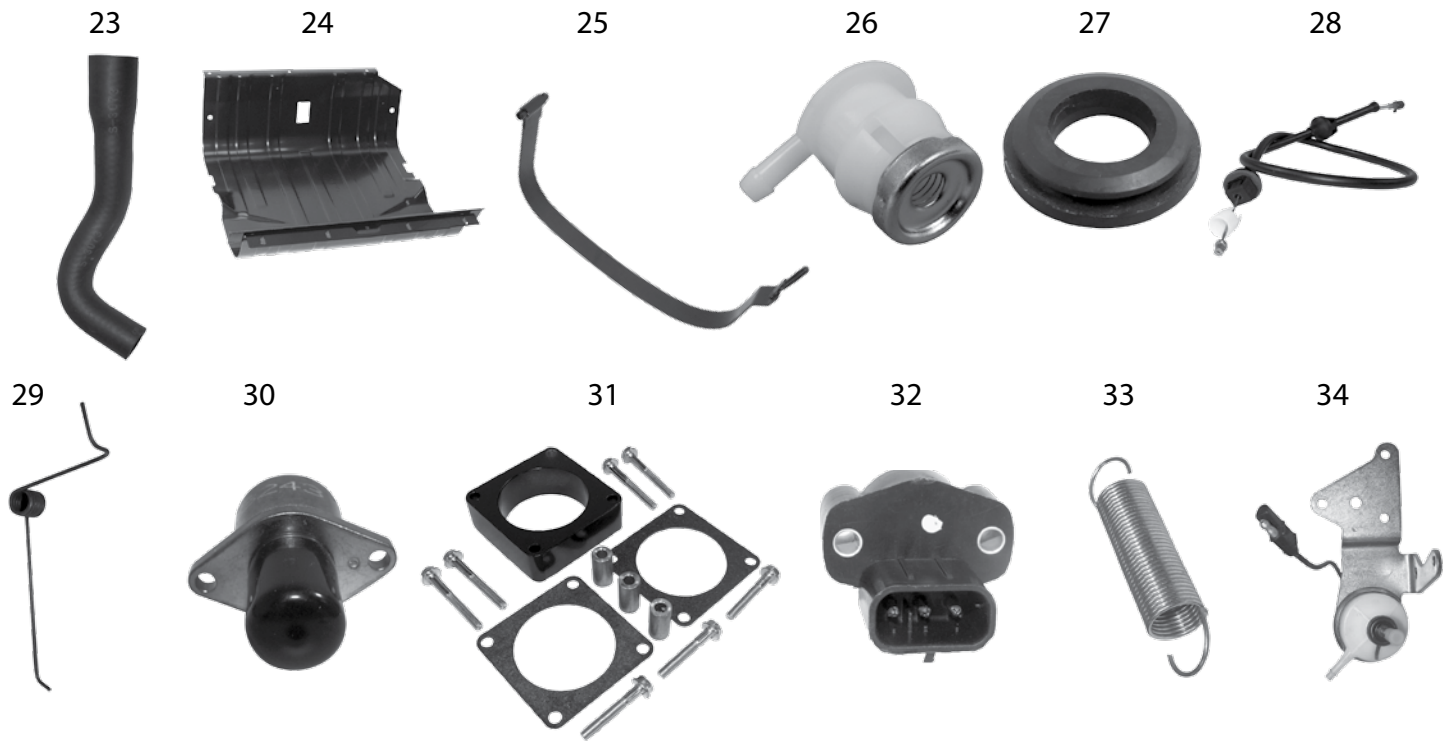

Item #	Description	Years	Engine	Comments	Replaces Part #
23	Fuel Vent Hose	87/90	All	w/ 20 Gallon Tank w/ 93" Wheelbase	52040081
		91/95	All	w/ 93" Wheelbase	52040081
24	Fuel Tank Skid Plate	87/90	All	w/ 15 Gallon Tank	J5357023
25	Fuel Tank Strap	87/90	All	w/ 20 Gallon Tank; Left or Right; 2 Required	J5356651
		91/95	All	Left or Right; 2 Required	J5356651
26	Fuel Tank Vent Valve	87/95	All		J5360058
27	Fuel Vapor Valve Seal	87/90	All	w/ 20 Gallon Tank	52018823
		91/95	All		52018823

Throttle Body & Related

28	Accelerator Cable	87/90	2.5L	w/ Fuel Injection	53005206
		87/90	2.5L	w/ Carburetor	52040430
		87/90	4.2L		53005207
		91/95	All		52079382
29	Accelerator Pedal Return Spring	87/95	All		J3193369
30	Idle Air Control Valve	87/90	2.5L		83502375
		91/95	2.5L		4637073
		91/95	4.0L		4637071
31	Throttle Body Spacer Kit	91/95	2.5L, 4.0L	Includes 1" Thick Black Anodized Spacer, Gasket, & Hardware	RT35008
32	Throttle Position Sensor	87/90	2.5L		33000169 *
		91/95	2.5L, 4.0L		4626051
33	Throttle Return Spring	87/90	2.5L	w/ Carburetor	33001069
34	Throttle Solenoid	87/90	2.5L		83502116

* This Part # not currently carried by Crown Automotive