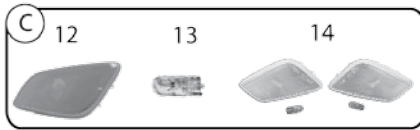

Item #	Description	Years	Position	Comments	Replaces Part #
Front					
1	Headlight Assembly	97/06	Left	Includes Sealed Beam Headlight, Leveling Device, & Retaining Ring	55055033AE
		97/06	Right	Includes Sealed Beam Headlight, Leveling Device, & Retaining Ring	55055032AE
2	Headlight	97/06	L or R	H6024 Sealed Beam	LOJH6024
		97/06	L or R	H6024 Blue Sealed Beam	154905AA
3	Headlight Retainer	97/06	L or R	Chrome	4874378
4	Headlight Bezel	97/06	Left	Chrome	55055047
		97/06	Right	Chrome	55055046
5	LED Headlight Bulb Set	97/06	L & R	H4 White LED Bulbs	RT28051
6	Halogen Light Conversion Kit	97/06	L & R	Pair of 7" Round Assemblies w/ H4 55/60W Bulbs; Meets DOT/SAE	RT28006
7	LED Headlamp Set	07/17	L & R	w/o Halo Ring; 6500K Temperature; Anti-Flicker Module Included	RT28104
		07/17	L & R	w/ Amber & White LED Switchback Halo; 6500K Temperature; w/ Anti-Flicker Module Included	RT28105
8	Parking Light	04/06	Left	Amber Lens; Bulb & Socket Not Included	55157033AA
		04/06	Right	Amber Lens; Bulb & Socket Not Included	55157032AA
		97/03	Left	Amber Lens; Bulb & Socket Not Included	55156489AA
		97/03	Right	Amber Lens; Bulb & Socket Not Included	55156488AA
		97/06	Left	Clear Lens w/ Amber Bulb; Socket Not Included	RT28022
		97/06	Right	Clear Lens w/ Amber Bulb; Socket Not Included	RT28021
9	Parking Light Socket	97/06	L or R	Front Parking & Signal	68060366AA
10	Turn Signal, Parking Light Bulb	97/06	L or R	3157 Clear Bulb	L0003157
		97/06	L or R	3157 Clear Long Life Bulb	L003157KLC
		97/06	L or R	w/ Clear Parking Lights; 3157A Amber Bulb	L03157NA
		97/06	L or R	w/ Clear Parking Lights; 3157A Amber Long Life Bulb	L0003157AK
		97/06	L & R	3159 White LED Bulbs	RT28067
	LED Turn Signal, Parking Light Bulb Set	97/06	L & R	w/ Clear Parking Lights; 3157A Amber LED Bulbs	RT28065