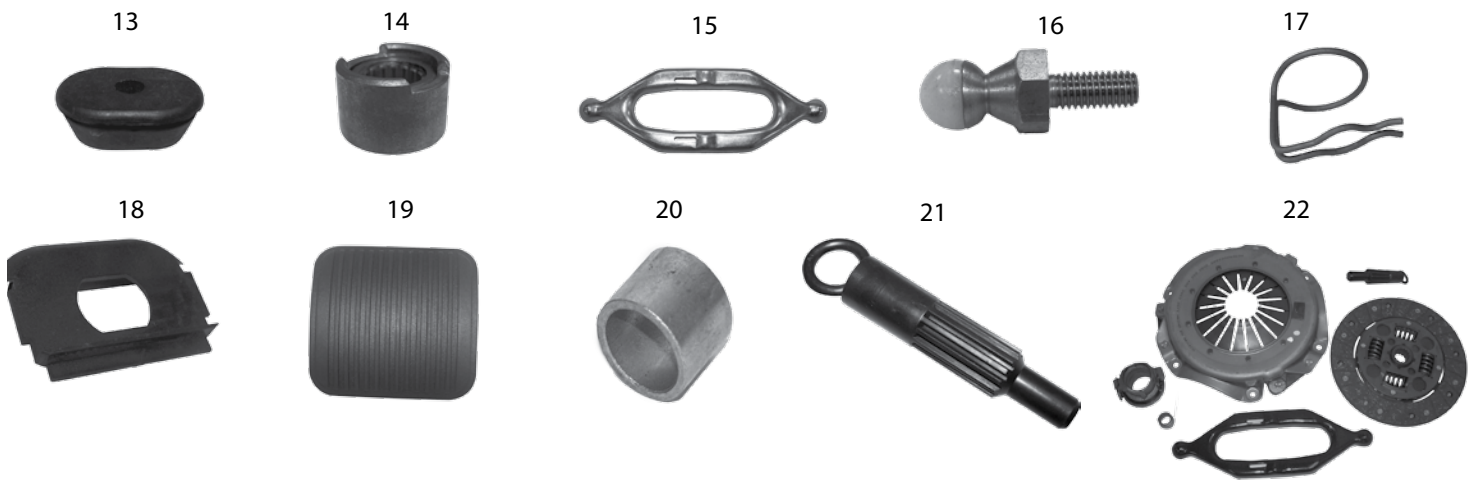

CLUTCH

YJ Wrangler 1987-1995

Item #	Description	Years	Engine	Notes	Spline Count	Disc Diameter	Spline Diameter	Replaces Part #
13	Clutch Hose Grommet	87/92	2.5L	At Bellhousing				53004051
14	Pilot Bearing	87/95	2.5L					J3250005
		87/91	4.0L, 4.2L					33004041
		92/95	4.0L					53009181
15	Clutch Fork	94/95	All					53006388
16	Clutch Fork Pivot	94/95	All					52087542
17	Clutch Fork Spring	94/95	All					4338855
18	Crankshaft Position Sensor Grommet	91/95	All					53006010
19	Clutch Pedal Pad	87/95	All					52002750
20	Clutch Pedal Bushing	87/95	All	Bronze				J0946177
21	Clutch Alignment Tool	87/95	2.5L		14	1"		53006
		87/90	4.2L		10	1.125"		53010
		91/95	4.0L		10	1.125"		53010

Clutch Master Kits

COMPONENTS: A. Clutch Disc B. Pressure Plate C. Control Unit D. Pilot Bearing E. Alignment Tool F. Clutch Bearing G. Clutch Fork

Item #	Description	Years	Engine	Notes	Spline Count	Disc Diameter	Spline Diameter	Replaces Part #
22	Clutch Kit	87/90	2.5L	A, B, C, D, E	14	9.125"	1"	XY8790F
		87/90	2.5L	A, B, C	14	9.125"	1"	53004538K
		1991	2.5L	A, B, C, D, E	14	9.125"	.968"	XY1991F
		91/95	2.5L	A, B, F	14	9.125"	.968"	4626213K
		1992	2.5L	A, B, C, D, E, G	14	9.125"	.968"	XY1992F
		1993	2.5L	A, B, C, D, E, G	14	9.125"	.968"	XYZ1993F
		94/95	2.5L	A, B, D, E, F, G	14	9.125"	.968"	TXYZ9499F
		87/89	4.2L	A, B, C	10	10.5"	1.125"	53004116K
		87/89	4.2L	A, B, C, D, E, G	10	10.5"	1.125"	XY8789SP
		89/90	4.2L	A, B, C, D, E	10	10.5"	1.125"	XY8990SA
		91/92	4.0L	A, B, C	10	10.5"	1.125"	53004116K
		1991	4.0L	A, B, C, D, E, G	10	10.5"	1.125"	XY1991S
		1991	4.0L	A, B, C, D, E, G	10	10.5"	1.125"	XY1992S
		1993	4.0L	A, B, C, D, E, G	10	10.5"	1.125"	XYZ1993S
		94/95	4.0L	A, B, F	10	10.5"	1.125"	4874175K
		94/95	4.0L	A, B, D, E, F, G	10	10.5"	1.125"	TXYZ9499S