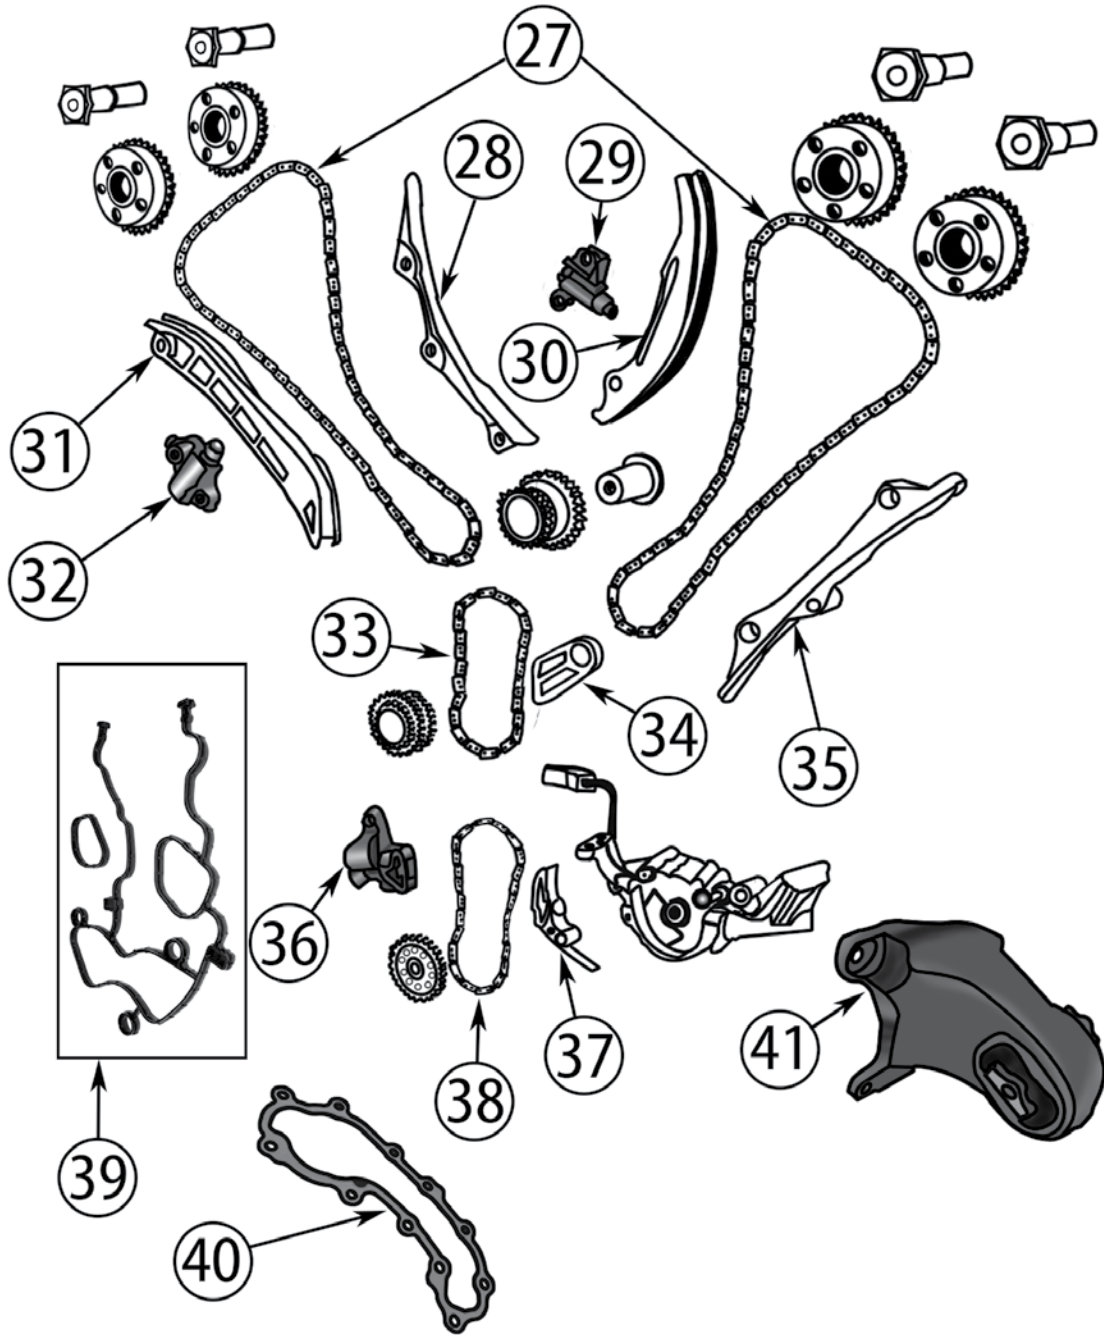

3.0L (Export), 3.2L, 3.6L Pentastar® Engines

ENGINE

Item #	Description	Years	Engine	Models	Comments	Replaces Part #
27	Timing Chain	11/17	All	All	Secondary; Left or Right	5184352AF *
28	Timing Chain Guide	11/17	All	All	Secondary; Right	5184362AD *
29	Timing Chain Tensioner	11/17	All	All	Secondary; Left	5184360AF
30	Timing Chain Tensioner Arm	11/17	All	All	Secondary; Left	5184363AF *
31	Timing Chain Tensioner Arm	11/17	All	All	Secondary; Right	5184364AF *
32	Timing Chain Tensioner	11/17	All	All	Secondary; Right	5184888AC
33	Timing Chain	11/17	All	All	Primary	5184355AF *
34	Timing Chain Guide	11/17	All	All	Primary	5184392AD *
35	Timing Chain Guide	11/17	All	All	Secondary; Left	5184361AE *
36	Timing Chain Tensioner	11/17	All	All	Primary	5184391AF
37	Oil Pump Chain Tensioner	11/17	All	All		5184093AE *
38	Oil Pump Chain	11/17	All	All		5184278AD *
39	Timing Cover Gasket Set	11/17	All	All		68078604AA
40	Coolant Crossover Gasket	12/17	3.0L, 3.6L	JK		68083133AB
41	Engine Mount	11/17	3.0L, 3.6L	WK	Left or Right	68110950AC
		12/17	3.0L, 3.6L	JK	Left	5147191AC
		12/17	3.0L, 3.6L	JK	Right	5147190AC
		14/17	3.2L	KL	2WD; Rear	68172350AC
		14/17	3.2L	KL	4WD; Rear	68172349AC *
		14/17	3.2L	KL	Right	68192832AD *
		14/17	3.2L	KL	Left (Transmission)	68164710AE *
42	Oil Pan Kit	12/17	All	JK	Includes Oil Pan & RTV Sealant	5184546K

* This Part # not currently carried by Crown Automotive