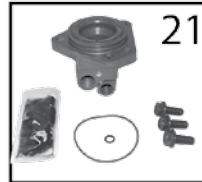

Item #	Description	Position	Years	Models	Comments	Replaces Part #
1	Steering Gear Assembly		99/04	All	LHD	52088273AC
2	Power Steering Pump		99/00	All	w/ 4.7L Engine	5080551AC
			01/04	All	w/ 4.7L Engine	52089300AB
			99/01	All	w/ 3.1L Diesel Engine	52088582AC
			99/04	All	w/ 4.0L	5080551AC