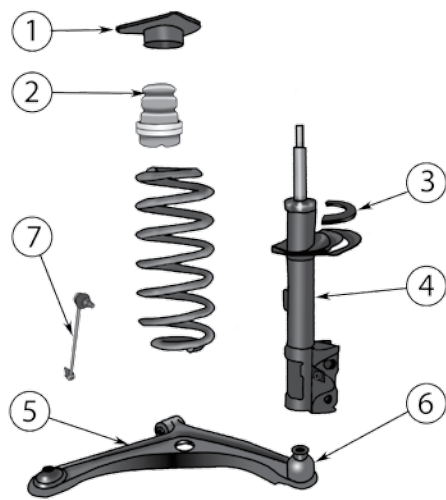

FRONT

REAR

Item #	Description	Position	Years	Comment	Replaces Part #
Front Suspension					
1	Strut Mount	Left or Right	15/17		68277240AA
2	Bump Stop	Left or Right	15/17		68254422AA *
3	Coil Spring Isolator	Lower	15/17		68246462AA *
4	Strut	Left	16/17	w/ 4WD w/o Trailhawk Package	68304420AA *
		Right	15/16	w/ 4WD w/o Trailhawk Package	68304339AA
5	Lower Control Arm	Left	15/17	w/ 4WD	68248006AA
		Right	15/17	w/ 4WD	68247999AA
6	Lower Ball Joint	Left or Right	15/17		68246489AA
7	Sway Bar Link	Left or Right	15/17		68246496AA
Rear Suspension					
8	Strut Mount	Left	15/17		68246730AA
		Right	15/17		68246697AA
9	Bump Stop	Left or Right	15/17		68254817AA *
10	Coil Spring Isolator	Lower	15/17		68246462AA *
11	Strut	Left	15/17	w/ 4WD	68265769AA
		Right	15/17	w/ 4WD	68265766AA
12	Front Lateral Link	Left or Right	15/17	w/ FWD	68246750AA *
		Left or Right	15/17	w/ 4WD	68246746AA
13	Rear Lateral Link	Left or Right	15/17	w/ FWD	68246742AA *
		Left or Right	15/17	w/ 4WD	68246753AA
14	Trailing Link	Left	15/17		68246734AA
		Right	15/17		68246739AA
15	Sway Bar Link	Left or Right	15/17	w/ FWD	68250805AA *
		Left or Right	15/16	w/ 4WD	68246731AA

* This Part # not currently carried by Crown Automotive