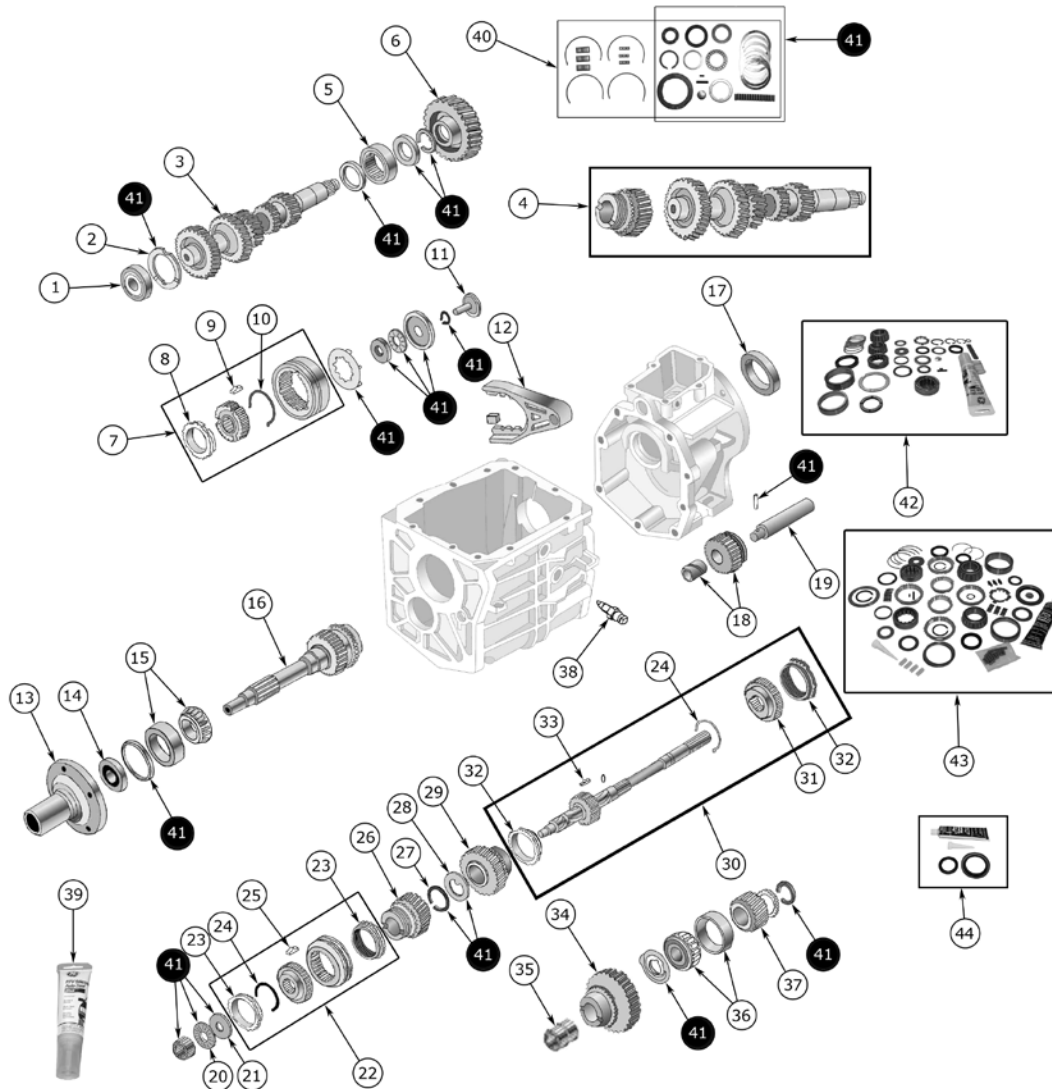

Item #	Description	Comments	Replaces Part #
1	Bearing, Cluster, Front		J8134071
2	Cluster Gear Thrust Washer		J8134070
3	Cluster Gear	37-32-23-15-14-26 Teeth	83500967
4	Cluster Gear Kit	Includes 27T 3rd Gear & Cluster Gear	83500967K ¹
5	Bearing, Cluster, Rear		J8134036
6	Gear, 5th	53 Teeth 51 Teeth	J8134083 * J8134084 *
7	Synchronizer Assembly, 5th Gear		J8134086
8	Blocking Ring Set, 5th Gear	Includes 2 Rings	J8127415
9	Plate, Synchronizer, 5th Gear	3 Required	J8127418
10	Spring, Synchronizer, 5th Gear	2 Required	J8127419
11	Funnel		J8134090 *
12	Fork, 5th Gear Shift		J8134085 *
13	Retainer, Front Bearing		J8134013
14	Seal, Input		J8132779
15	Bearing & Cup, Input Shaft, Front		J8134015
16	Shaft, Input	14 Splines	83500968 *
17	Seal, Output		J8132672

¹ Can be Used to Replace Early 34 Tooth Cluster Gear

* This Part # not currently carried by Crown Automotive