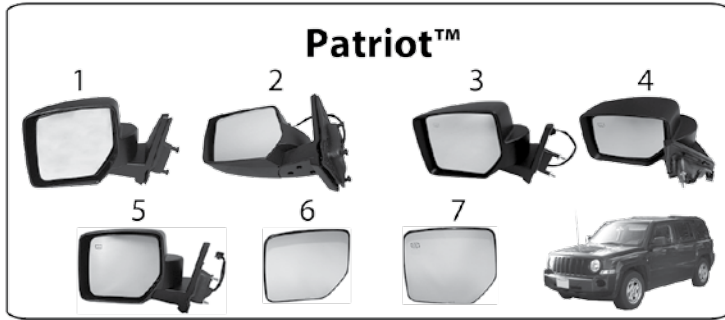

MIRRORS

MK Compass, Patriot 2007-2017

Item #	Description	Position	Years	Finish	Comments	Replaces Part #
MK Patriot						
1	Side Mirror	Left Right	07/14 07/14	Black Textured Black Textured	Manual Folding Manual Folding	5155457AG 5155456AG
2	Side Mirror	Left Right	07/10 07/10	Black Textured Black Textured	Power, Manual Folding Power, Manual Folding	5155459AF 5155458AG
3	Side Mirror	Left Right	11/15 11/15	Black Textured Black Textured	Power, Heated, Manual Folding Power, Heated, Manual Folding	5155459AK 5155458AK
4	Side Mirror	Left Right	07/15 07/15	Black Textured Black Textured	w/ RHD; Power, Heated, Power-Folding w/ Convex Glass w/ RHD; Power, Heated, Power-Folding w/ Convex Glass	5155461AF 5155460AF
5	Side Mirror	Left Right	07/14 07/15	Black Textured Black Textured	Power, Heated, Manual Folding Power, Heated, Manual Folding	5155463AG 5155462AG
6	Side Mirror Glass	Left Right	07/17 07/17		w/ Manual Folding Mirrors w/ Manual Folding Mirrors	68003715AA * 68003714AA *
7	Side Mirror Glass	Left Right	07/17 07/17		w/ Power, Heated, Manual Folding Mirrors w/ Power, Heated, Manual Folding Mirrors	68003721AA 68003720AA
MK Compass						
8	Side Mirror	Left Right	07/17 07/17	Black Textured Black Textured	Manual Folding Manual Folding	5115041AF 5115040AG
9	Side Mirror	Left Right	07/10 07/10	Black Textured Black Textured	Power, Manual Folding Power, Manual Folding	5115043AG 5115042AG
10	Side Mirror	Left Right	07/15 07/15	Black Textured Black Textured	Power, Heated, Manual Folding Power, Heated, Manual Folding	5115047AH 5115046AD
11	Side Mirror	Left Right	07/15 07/15	Black Textured Black Textured	w/ RHD; Power, Heated, Power-Folding w/ Convex Glass w/ RHD; Power, Heated, Power-Folding w/ Convex Glass	5115795AG 5115294AG

* This Part # not currently carried by Crown Automotive