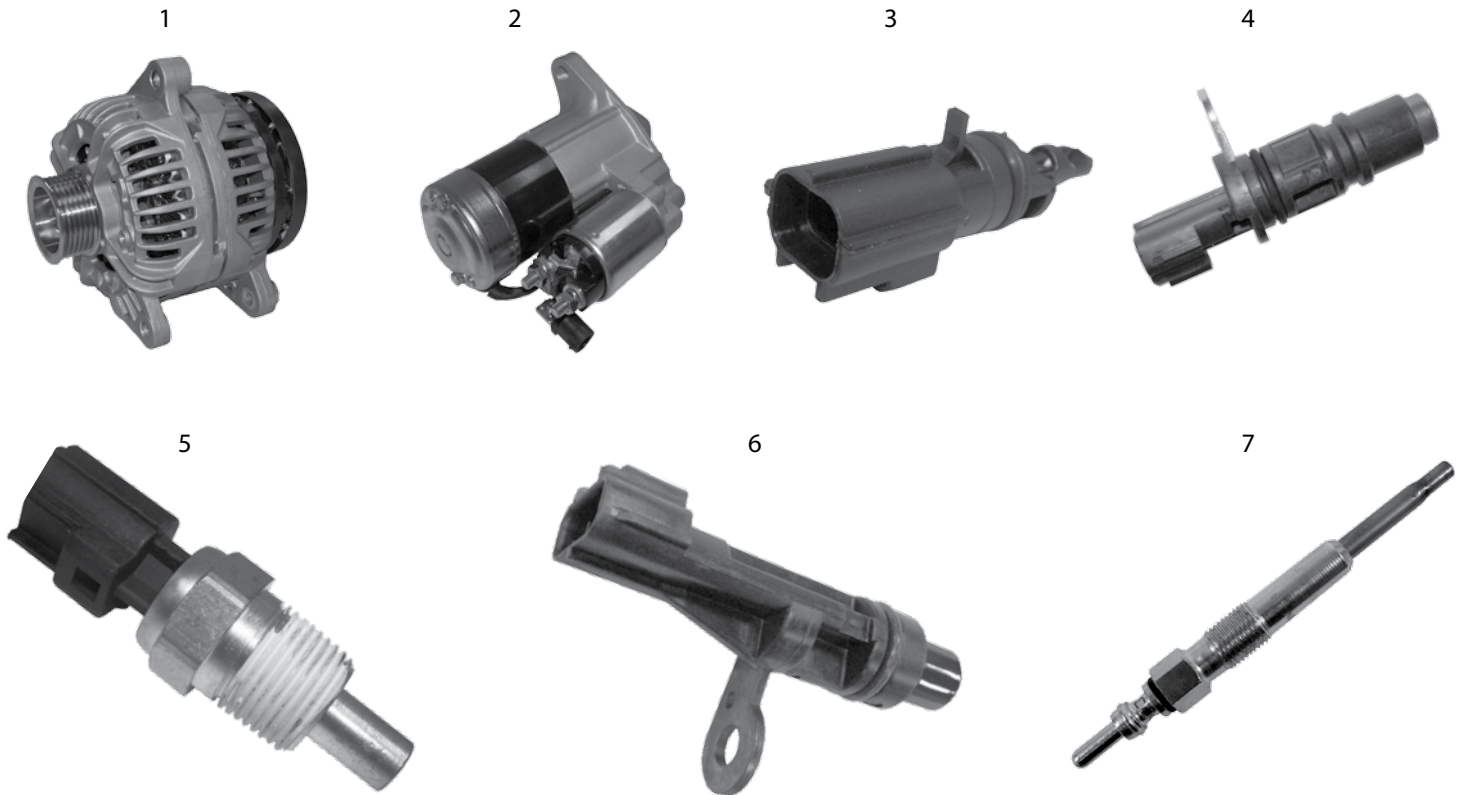

Item #	Description	Model	Years	Engine	Comments	Replaces Part #
Starting & Charging						
1	Alternator	WJ	99/04	4.0L	136 Amp	56041322
		WJ	99/00	4.7L	136 Amp	56041324AC
2	Starter	WJ, WG	99/02	4.0L		56041012AC
		WJ, WG	03/04	4.0L		56041012AE
		WJ	99/04	4.7L		56041207
Engine Components						
3	Air Temperature Sensor	WJ, WG	99/04	4.0L		56027872
		WJ, WG	01/04	4.7L		56028364AA
4	Camshaft Position Sensor	WJ, WG	99/04	4.0L		4897023AA
		WJ, WG	99/04	4.7L		56041584AF
5	Coolant Temperature Sensor	WJ, WG	99/04	4.0L, 4.7L		56027873
6	Crankshaft Position Sensor	WJ, WG	99/04	4.0L	w/ Automatic Transmission	4897321AA
		WJ, WG	99/04	4.7L		56028666AA
7	Glow Plug	WJ, WG	99/01	3.1L Dsl.		4863826AA