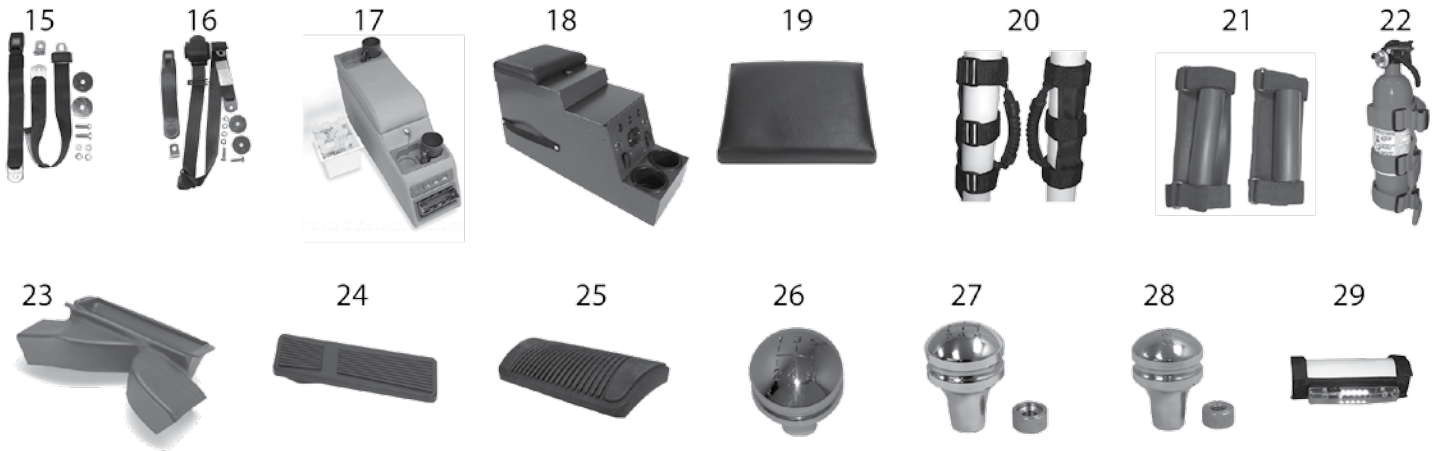

Item #	Description	Location	Years	Color	Comments	Replaces Part #

Interior Parts & Accessories

15	Seat Belt Set	Rear, L or R	87/95		2-Point; 60" Non-Retractable	BELT1B
16	Seat Belt Set	Front, L or R	87/95		3-Point; Retractable	BELT3B
17	Locking Center Console		87/95	Gray	w/ Cup Holder, Coin Holder, Removable Cooler, etc.	RT27008
			87/95	Black Denim	w/ Cup Holder, Coin Holder, Removable Cooler, etc.	RT27009
			87/95	Spice	w/ Cup Holder, Coin Holder, Removable Cooler, etc.	RT27010
18	Steel Center Console		87/95	Textured Gray	16ga Steel; Features 2 Cup Holders, 3 Rocker Switches, 3 Fuse Holders, LED Lighting, & More!	RT27056
19	Armrest Replacement		87/95		Replacement Armrest for RT27056	RT27053
20	Deluxe Grab Handle Set		87/95	Black	Set of 2 Grab Handles	RT27007
21	Grab Handle Set		87/95	Black	Set of 2 Grab Handles	RT27006
22	Fire Extinguisher Holder		87/95	Red	w/ up to 3" Roll Bar; Will Hold One 3 lb. Extinguisher (Not Included)	RT27005
23	Floor Duct		87/95			55035618
24	Pedal Pad		87/95		Accelerator	53003932AB
25	Pedal Pad		87/95		Brake or Clutch; w/ Manual Transmission	52002750
			87/93		Until 2/15/1993; Brake; w/ Automatic Trans.; 6" Wide	52002749
			93/95		After 2/15/1993; Brake; w/ Automatic Trans.; 5" Wide	52078540
26	Transmission Shift Knob		87/95	Billet Aluminum	5-Speed; w/ 3/8"-16 Threads	RT24008
27	Transmission Shift Knob		94/95	Billet Aluminum	5-Speed; w/ M10 X 1.5 Threads	RT24007
28	Transfer Case Shift Knob		87/95	Billet Aluminum	w/ NP231 Transfer Case; M10 x 1.5 Threads	RT24009
29	LED Utility Light		87/95		Attaches to Roll Bar with Hook and Loop or to Body with a Magnet	RT28007