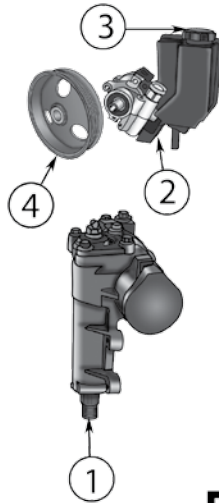

Item #	Description	Position	Years	Models	Comments	Replaces Part #
1	Steering Gear Assembly		99/04	All	LHD	52088273AC
2	Power Steering Pump		99/00	All	w/ 4.7L Engine	5080551AC
			01/04	All	w/ 4.7L Engine	52089300AB
			99/01	All	w/ 3.1L Diesel Engine	52088582AC
			99/04	All	w/ 4.0L	5080551AC