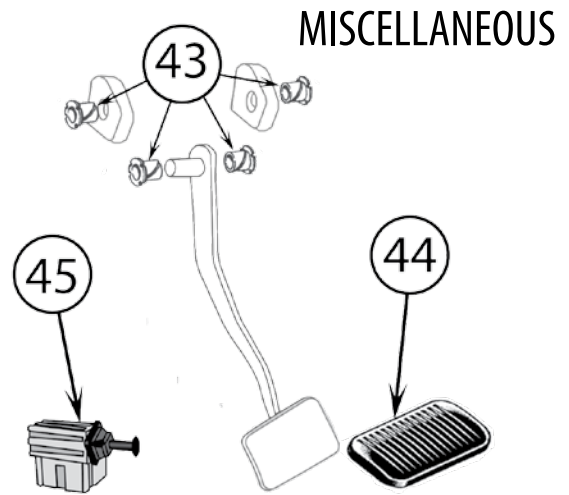

* This Part # not currently carried by Crown Automotive

Continued to Next Page . . .

PARKING BRAKES

Item #	Description	Years	Position	Notes	Replaces Part #
Hydraulics, Parking Brake Cables, & Miscellaneous					
35	Parking Brake Shoe Set	07/17	L & R		68003589AA
36	Parking Brake Hardware Kit	07/17	L & R	Includes Springs, Pins, & Adjusters	68003589HK
37	Parking Brake Adjusting Plug	07/17	L or R		J3201957
38	Backing Plate Assembly	07/17	L or R		52125175AA
39	Parking Brake Cable	07/17	L or R	2-Door	52059891AF
		07/17	L or R	4-Door	52060204AF
40	Brake Booster	07/10		w/ 11.89" Front Rotors	68003619AA
		11/17		w/ 11.89" Front Rotors	68068521AA *
		09/11		w/ 13" Front Rotors	68045999AA *
41	Master Cylinder	07/17		w/ 11.89" Front Rotors	68057474AA
		07/17		w/ 13" Front Rotors	68091278AB
42	Master Cylinder Cap	07/17			4683656
43	Pedal Bushing	07/17		4 Required for Automatic Trans.; 8 Required for Manual Trans.	52010309AB
44	Brake Pedal Pad	07/17		w/ Manual Transmission	52002750
		07/17		w/ Automatic Transmission	68031956AA
45	Brake Light Switch	07/17			56042023
Kits & Upgrades					
46	Disc Brake Service Kit	07/17	Front	w/ 11.89" Rotors; Includes Pads, Rotors, Springs, Pins, & Boots	52060137K
		07/17	Rear	Includes Pads, Rotors, Parking Brake Shoes, & Hardware	52060147K
47	Brake Hose Kit	07/10	L & R, F & R	Includes Front & Rear Hoses & Washers	BHK1
		11/17	L & R, F & R	Includes Front & Rear Hoses & Washers	BHK2
48	Stainless Steel Brake Hose Kit	07/10	L & R, F & R	Includes Front & Rear Hoses & Washers	RT31029 
49	Performance Brake Service Kit	07/17	Front	w/ 11.89" Rotors; Includes Pads, Drilled & Slotted Rotors, & Hardware	RT31027 
50	Performance Brake Service Kit	07/17	Rear	Includes Pads, Drilled & Slotted Rotors, Parking Brake Shoes, & Hardware	RT31028 
51	Big Brake Kit	07/17	Front	Includes Pads, 13" Rotors, Dual Piston Calipers, Brackets, & Hardware	RT31046 