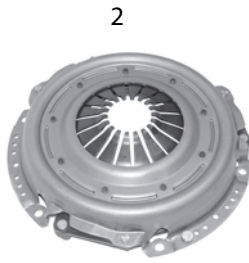

CLUTCH

JK Wrangler 2007-2017

Item #	Description	Year	Engine	Spline Count	Spline Diameter	Disc Size	Notes	Replaces Part #
1	Clutch Disc	07/11	3.8L	10	1.125"	10.375"		52104733AB
2	Clutch Kit	07/11	3.8L	10	1.125"	10.375"		52104732AB
3	Clutch Release Bearing	07/17	All					53008342
4	Clutch Master Cylinder	07/17	All					52060132AC
5	Clutch Slave Cylinder	07/17	All					52060133AD
6	Clutch Hose	07/11	All				LHD	52060477AE
7	Pilot Bearing	07/17	3.8L, 3.6L					53009181
8	Clutch Fork	07/17	All					53006388
9	Clutch Fork Pivot	07/17	All					52087542
10	Clutch Fork Spring	07/17	All					4338855
11	Clutch Pedal Bushing	07/17	All					52010309AB
12	Clutch Pedal Pad	07/17	All					52002750
13	Clutch Alignment Tool	07/11	3.8L	10	1.125"			53010