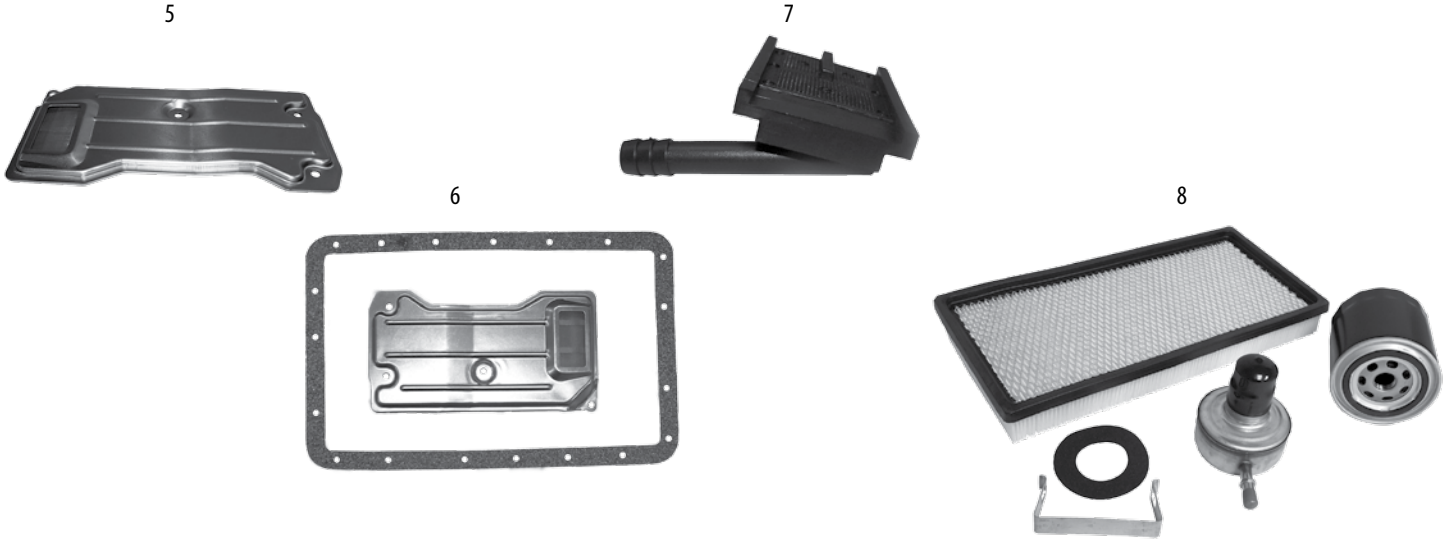

XJ Cherokee, MJ Comanche 1984-2001

Item #	Description	Year	Model	Engine / Transmission	Comments	Replaces Part #
3	Fuel Filter	85/94	XJ MJ	2.1L Dsl.		83501902
		84/86	XJ, MJ	2.5L	w/ Carburetor; Includes Filter, Hose & Clamps	83500998
		87/93	XJ, MJ	2.5L	w/ Carburetor; Incl. Fuel Filter, Hose & Clamps (Export)	83500998
		84/86	XJ, MJ	2.5L EFI	In-Tank Fuel Filter	33000184 *
		86/96	XJ, MJ	2.5L EFI	In-Tank Fuel Filter	33000076
		95/01	XJ	2.5 Dsl.		4723905
		84/90	XJ, MJ	2.5L, 2.8L	w/ Carburetor; In-Tank Fuel Filter	53001248
		84/86	XJ, MJ	2.8L		33000076
		87/90	XJ, MJ	4.0L	In-Tank Fuel Filter	33000184 *
		87/96	XJ, MJ	4.0L		33000076
4	Transmission Filter	84/86	XJ, MJ	A904, A999		J8123042
		94/00	XJ	30RH		J8123042
5	Transmission Filter	87/01	XJ, MJ	AW4		83504032
6	Transmission Filter Kit	84/86	XJ	A727, A904, A999	Filter & Gasket Kit	J8127652
		87/01	XJ, MJ	AW4	Filter & Gasket Kit	83504032K
7	Transfer Case Filter	87/01	XJ		NP231, NP242 Transfer Case	4338943
		87/92	MJ		NP231 Transfer Case	4338943
8	Master Filter Kit	94/96	XJ	2.5L	Includes #s 1, 2, 3	MFK8
		97/00	XJ	2.5L	Includes #s 1, 2, 3 w/ Regulator	MFK9
		91/93	XJ, MJ	2.5L	w/ SAE Oil Filter Threads; Includes #s 1, 2, 3	MFK8
		97/01	XJ	2.5L Dsl.	Includes #s 1, 2, 3	MFK6
		91/96	XJ, MJ	4.0L	Includes #s 1, 2, 3	MFK8
		97/01	XJ	4.0L	Includes #s 1, 2, 3 w/ Regulator	MFK9

* This Part # not currently carried by Crown Automotive