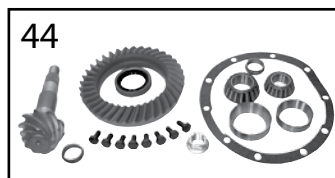

Item #	Description	Years	Comments	Ratio	Includes	Replaces Part #
19	Yoke, Pinion	87/95	w/ 3.219" U-Joint Length	All		83503318
		94/95	w/ 3.625" U-Joint Length	All		4746835
20	Strap & Bolt Kit, U-Joint	87/95	Hex Head Bolts	All		4006698K
		87/95	12-Point Head Bolts	All		4006928K
21	Nut, Pinion	87/95		All		J3182601
22	Seal, Axle	87/89	Inner	All		83503010
23	Axle Shaft Assembly	87/89	Right (28.85" Long)	All	24, 25, 30	83502882
		87/89	Left (30.35" Long)	All	24, 25, 30	83502883
24	Axle Shaft	87/89	Right (28.85" Long)	All		53000403
		87/89	Left (30.35" Long)	All		53000404
		1990	Right w/o ABS (29.04" Long)	All		5252956
		1990	Left w/o ABS (30.54" Long)	All		5252957
		91/92	Right (29.04" Long)	All		5252948
		91/92	Left (30.54" Long)	All		5252949
		93/95	Right (29.00" Long)	All		4713192
		93/95	Left (30.62" Long)	All		4713193
25	Stud, Wheel	87/95		All		83503053
26	Retainer, Axle Shaft	87/89		All		83503022
27	Seal, Axle Shaft	87/89	Outer	All		53000477
		90/95		All		4856336
28	Bearing, Axle Shaft	87/89		All		53000475
		90/95		All		J8134036
29	Retaining Ring, Axle Shaft	87/89		All		83503054
30	Bearing & Retainer Kit, Axle Shaft	87/89		All	26, 27, 28, 29	83501451
31	Bearing Kit, Axle Shaft	87/89		All	27, 28, 39	53000475K
32	Retainer, Axle Shaft	90/95	C-Clip	All		5252505
33	Axle Shaft Bearing Kit	90/95		All	27, 28, 32	8134036K
34	Cover, Differential Case	87/95		All	34, 36	83505125
35	Gasket, Differential Cover	87/95	Paper	All		35AXCG
36	Plug, Differential Cover	87/95		All		5252504
37	Differential Cover Kit	87/95		All	34, 35, 36, Cover Bolts	5252493
38	HD Differential Cover Kit	87/95	Red	All	34, 35, 36, 38, Cover Bolts	RT20025
		87/95	Black	All	34, 35, 36, 38, Cover Bolts	RT20032
39	RTV Silicone Sealant	87/95		All		J8993317
40	HD Performance Axle Kit	93/95		All		RT23001
41	Bearing & Seal Master Kit	90/95		All	2, 14, 15, 17, 18, 21, 27, 28, 35	D35MASKIT
42	Ring & Pinion Master Kit	87/95		3.07	1, 14, 15, 17, 18, 35	7072441X
43	Ring & Pinion Master Kit	87/95		3.55	1, 14, 15, 17, 18, 35	7072443X
44	Ring & Pinion Master Kit	87/95		4.11	1, 14, 15, 17, 18, 35	7072444X
45	Pinion Bearing & Seal Kit	87/95		All	14, 15, 17, 18, 35	D35PBK
46	Pinion & Carrier Bearing Kit	87/95		All	2, 3, 15, 16, 17, 18, 21, 38	3171166K
47	U-Bolt Yoke Kit	87/95	w/ 3.219" U-Joint Length	All		D35YOKEUBK
48	Pinion & Differential Shim Kit	87/95		All	3, 16	5017214AA