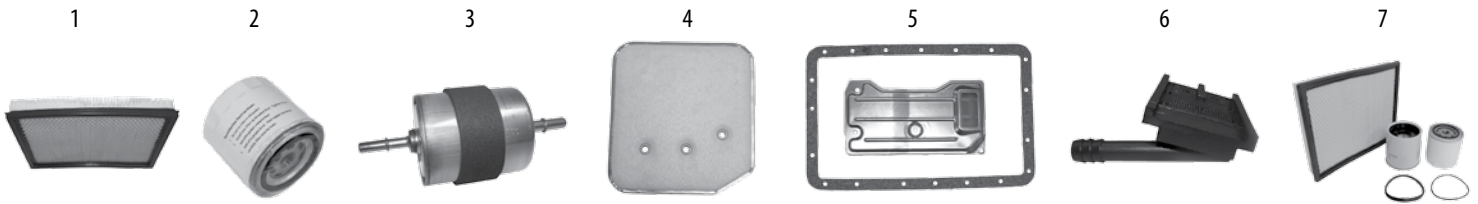

* This Part # not currently carried by Crown Automotive

ZJ, ZG Grand Cherokee 1993-1998

Item #	Description	Year	Model	Engine	Comments	Replaces Part #
1	Air Filter	93/98	ZJ, ZG	2.5L Dsl., 4.0L, 5.2L, 5.9L		53007386
2	Oil Filter	94/98	ZG	2.5L Turbo Dsl.		5003594AA
		93/98	ZJ, ZG	4.0L	3/4"-16 Threads	5281090
		94/98	ZJ, ZG	5.2L	3/4"-16 Threads	5281090
		1998	ZJ, ZG	5.9L	3/4"-16 Threads	5281090
3	Fuel Filter	94/98	ZG	2.5L Dsl.		4723905
		93/96	ZJ	4.0L, 5.2L		52005131
4	Transmission Filter	1993	ZJ	AW4		83504032
		93/97	ZJ	42RE, 46RH, 44RE		J8123042
		1998	ZJ, ZG	42RE, 46RE		52118789
5	Transmission Filter Kit	1993	ZJ	AW4		83504032K
6	Transfer Case Filter	93/98	ZJ, ZG		NP242 Transfer Case	4338943
7	Master Filter Kit	94/98	ZG	2.5L	Includes #s 1, 2, 3	MFK12
		93/96	ZJ	4.0L, 5.2L	Includes #s 1, 2, 3	MFK11