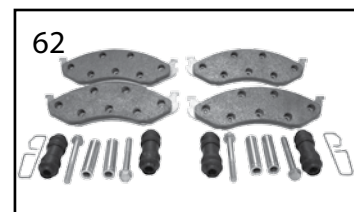

Continued to Next Page . . .

BRAKE

ZJ, ZG Grand Cherokee 1993 - 1998

PARKING BRAKES

Item #	Description	Years	Position	Notes	Replaces Part #
53	Parking Brake Shoe Set	1994	Rear	Up to VIN # 358321; w/ Rear Disc Brakes	4762114
		94/98	Rear	After VIN # 358321; w/ Rear Disc Brakes	4796337
54	Parking Brake Adjuster Plug	94/98	Rear	w/ Rear Disc Brakes	4762121
55	Parking Brake Cable	93/98	Front		52008232
		93/96	Left Rear	w/ Rear Drum Brakes	52007588
		94/98	Left Rear	w/ Rear Disc Brakes; 43.8" Long	52008905
		93/96	Right Rear	w/ Rear Drum Brakes	52005387
		94/98	Right Rear	w/ Rear Disc Brakes; 34.25" Long	52008904
56	Parking Brake Hardware Kit	94/98	Rear	After VIN # 358321; w/ Rear Disc Brakes; Includes Pins, Springs, & Adjusters	4796337HK
57	Brake Pedal Pad	93/96		w/ Automatic Transmission, 6" Wide	52002749
		93/94		w/ Manual Transmission	52002750
		93/98		w/ Automatic Transmission, 5" Wide	52078540
58	Pedal Pin Bushing	93/98		Isolates Pedal From the Master Cylinder Rod	4446361
59	Brake Pedal Bushing	93/98		Plastic; 2 Required per Pedal	J3225981
60	Brake Light Switch	1993			56006981
		94/98			56042023