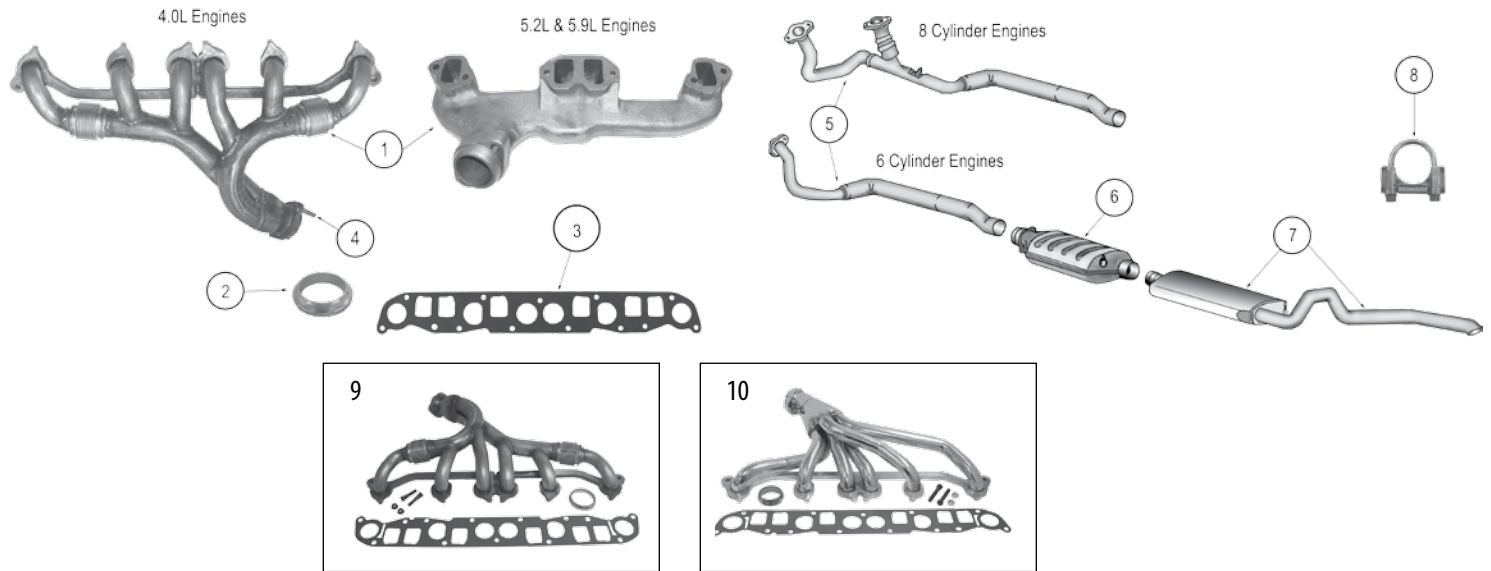

* This Part # not currently carried by Crown Automotive

EXHAUST

ZJ, ZG Grand Cherokee 1993-1998

Item #	Description	Engine	Years	Model	Comments	Replaces Part #
1	Manifold, Exhaust	4.0L	93/98	ZJ	Includes Flex Bellows	4883385
		5.2L, 5.9L	94/98	ZJ, ZG	Left Side	53009379
		5.2L	94/95	ZJ	Right Side	53009378
		5.2L, 5.9L	96/98	ZJ, ZG	Right Side	53030869 *
		4.0L	93/98	ZJ		RT36002
2	Seal, Front Pipe to Manifold	4.0L	93/98	ZJ, ZG		52005431
3	Gasket, Manifold	4.0L	93/98	ZJ	Intake & Exhaust	53010238
4	Exhaust Manifold Stud	4.0L	93/98	ZJ, ZG	3/8" - 16 X 1.69"	J4007109
5	Exhaust Pipe, Front	4.0L	93/95	ZJ		52020150 *
		4.0L	96/98	ZJ, ZG		52101299AB *
		5.2L	93/95	ZJ		52007051 *
		5.2L, 5.9L	96/98	ZJ, ZG		52101301AB *
6	Catalytic Converter	4.0L	93/95	ZJ		52020110
		4.0L	1996	ZJ	w/ California Emissions	52019482AC
		4.0L	96/97	ZJ, ZG	w/ Federal Emissions	52019480AD
		4.0L	1998	ZJ, ZG		52019480AD
		5.2L	1993	ZJ		52017875 *
		5.2L	94/95	ZJ		52019600
		5.2L	96/97	ZJ, ZG		52019482AC
5.2L, 5.9L	1998	ZJ, ZG	w/ California Emissions	52019480AD		
7	Muffler & Tailpipe Assembly	4.0L	93/95	ZJ		52018162
		4.0L	96/98	ZJ		52101196
		5.2L	93/95	ZJ		52018163
		5.2L	96/98	ZJ		52101196
		5.9L	1998	ZJ		52101703 *
8	Exhaust Clamp	All	93/98	ZJ	2"	J8126663
		All	93/98	ZJ	2.25"	83300061
		All	93/98	ZJ	2.5"	4004445
9	Exhaust Manifold Kit	4.0L	93/98	ZJ	Incl. Manifold, Flex Bellows, Gasket, Seal & Studs	4883385K
10	Stainless Steel Header Kit	4.0L	93/98	ZJ	Includes Header, Gasket, Seal, Studs, & Nuts	RT36001