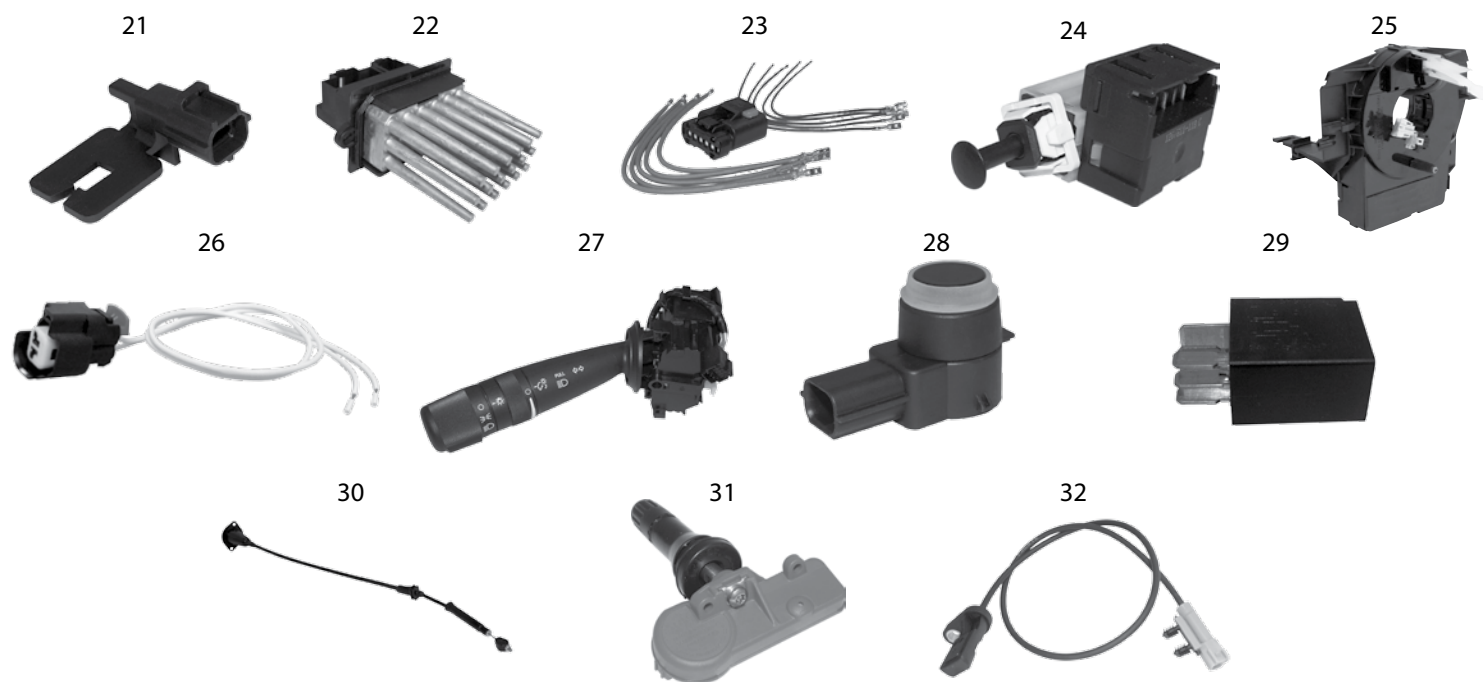

Item #	Description	Model	Years	Engine	Comments	Replaces Part #
Body Components						
21	Ambient Temperature Sensor	XK, XH	06/10			5149265AB
22	Blower Motor Resistor	XK, XH	05/06	All	Until 6/5/06; w/o Automatic Climate Control	5143127AA
		XK, XH	06/10	All	After 6/5/06; w/o Automatic Climate Control	68057463AA*
		XK	2007	All	w/ Automatic Climate Control	5179985AA
		XH	07/09	All	w/ Automatic Climate Control	5179985AA
		XK	08/10	All	w/ Automatic Climate Control	68059894AA*
		XH	2010	All	w/ Automatic Climate Control	68059894AA*
23	Blower Motor Resistor Repair Harness	XK	06/10	All		5017124AC
24	Brake Light Switch	XK, XH	06/10	All		56054001AB
25	Clockspring	XK, XH	08/10			5156106AD
26	Harness Repair Kit	XK, XH	06/10	All	Fuel Injector	5183448AA
27	Multifunction Switch	XK	06/07	All	w/o Fog Lamps	5143311AF
		XK	06/07	All	w/ Fog Lamps	5143312AF
		XK	06/07		w/ Fog Lamps; w/ Auto. Headlamps	5143313AF
		XK	08/10		w/o Fog Lamps	5183952AF
		XK	08/10		w/ Fog Lamps; w/o Auto. Headlamps	68041485AD
		XK	08/10		w/ Fog Lamps; w/ Auto. Headlamps	68015101AG
28	Park Assist Sensor	XK, XH	09/10		Rear; 4 Required; Black	1EW63TZAA
29	Relay	XK, XH	06/10	All	Micro SPDT	4608650
30	Speed Control Cable	XK, XH	06/07	3.7L, 4.7L		52109775AC
31	TPMS Sensor	XK	2006	All		68078861AA
		XH	2006	All		68078768AA
		XK	2007	All		56029479AB
		XK, XH	08/10	All		56029481AB
32	Wheel Speed Sensor	XK, XH	06/10	All	Left or Right Front	56044144AD
		XK, XH	06/10	All	Left or Right Rear	56044146AB

* This Part # not currently carried by Crown Automotive