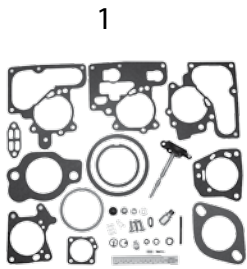

Item #	Description	Model	Years	Engine	Comments	Replaces Part #
Carburetor and Related						
1	Carburetor Repair Kit	XJ, MJ	84/90	2.5L		83300085
		XJ, MJ	84/86	2.8L		83501938
2	Carburetor Choke Coil	XJ, MJ	84/90	2.5L		83500921
3	Carburetor Insulator	XJ, MJ	84/96	2.5L	w/ Carburetor	53000616
4	Choke Diaphragm	XJ, MJ	85/90	2.5L		83502112
5	Hot Air Duct	XJ, MJ	84/94	2.5L	w/ Carburetor; Exhaust Manifold to Air Cleaner	33003391
Fuel Delivery & Related						
6	Electric Fuel Pump	XJ, MJ	86/90	2.5L	w/ Fuel Injection	83502995
		XJ, MJ	91/93	2.5L	w/ Fuel Injection	83503634
		XJ	94/96	2.5L, 4.0L		52018391P
		XJ, MJ	87/93	4.0L		83503634
7	Mechanical Fuel Pump	XJ, MJ	84/96	2.5L	w/ Carburetor	33002652
		XJ	84/85	2.8L		83500873
		XJ, MJ	1986	2.8L		83502715
8	Fuel Injector	XJ, MJ	86/90	2.5L		83504851
		MJ	91/92	2.5L		53007232
		XJ	91/95	2.5L		53007232
		XJ	96/00	2.5L		53030778
		XJ, MJ	87/90	4.0L		53003956
		XJ, MJ	91/93	4.0L		33007127
		XJ	94/95	4.0L		53030343
		XJ	96/98	4.0L		53030778
		XJ	99/01	4.0L		4854181
9	Fuel Injector O-Ring Kit	XJ, MJ	86/90	2.5L	4 Required	83500067
		XJ, MJ	91/00	2.5L	4 Required	4504348
		XJ, MJ	87/90	4.0L	1 Required	83503637
		XJ, MJ	91/01	4.0L	6 Required	4504348