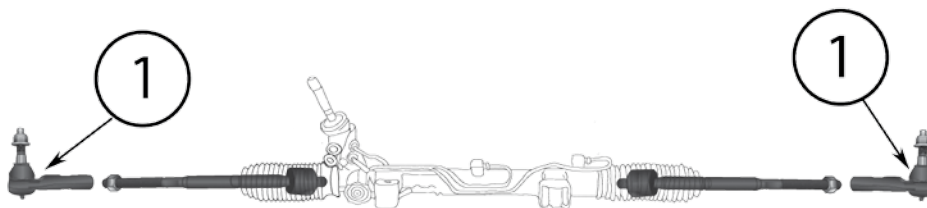

BU Renegade 2015-2017

Item #	Description	Position	Years	Comments	Replaces Part #
1	Tie Rod End	Left, Outer	15/17		68275249AA
		Right, Outer	15/17		68275052AA