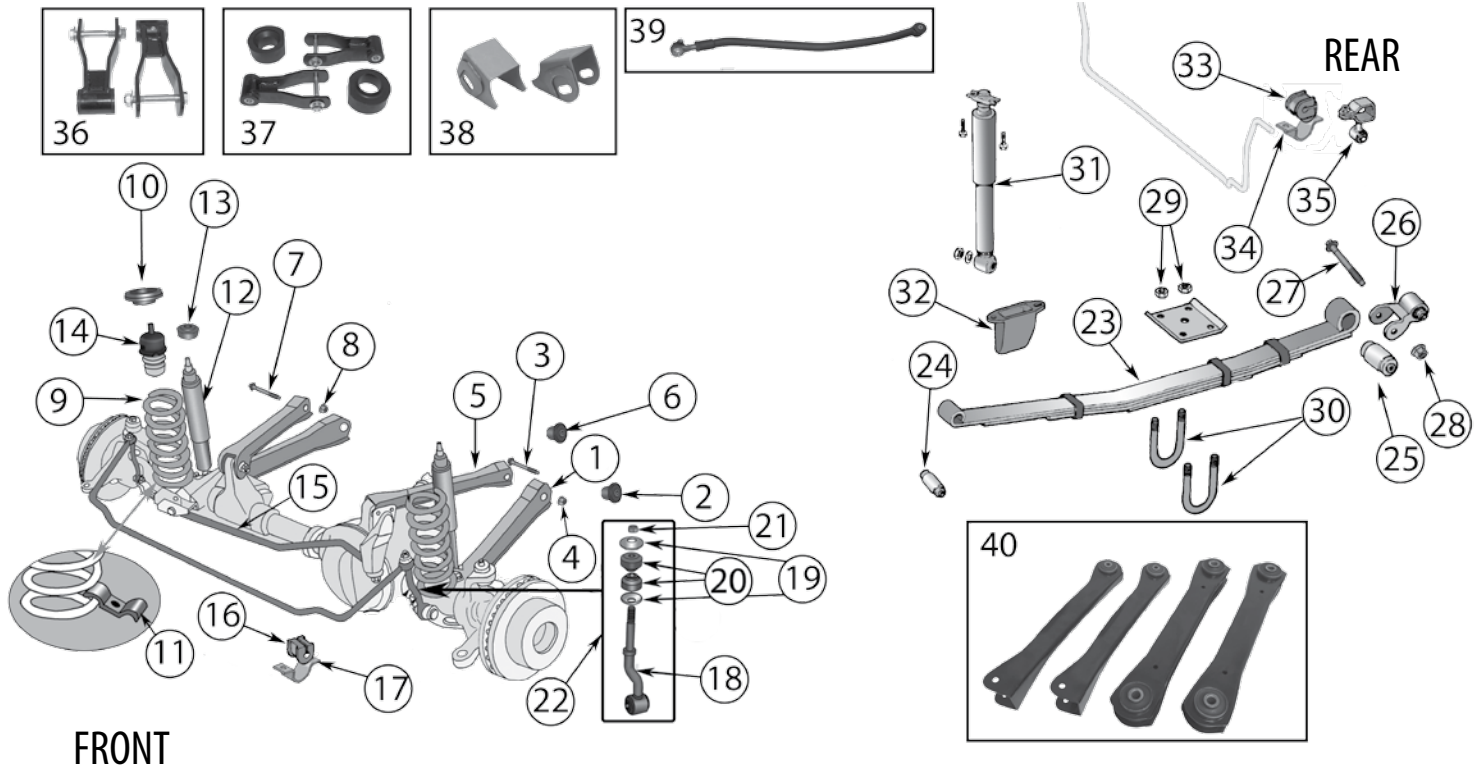

SUSPENSION

XJ Cherokee, MJ Comanche 1984-2001

Item #	Description	Position	Year	Model	Comment	Replaces Part #
Front Suspension						
1	Lower Control Arm	Left or Right	84/01	All	Includes Bushings	52001162
2	Control Arm Bushing	Lower	84/01	All	Axle or Body Side	52001161
3	Control Arm Bolt	Lower	84/01	All	Axle or Body Side; M14 X 2 X 110mm	34201334 *
4	Control Arm Nut	Lower	84/01	All	Axle or Body Side; M14 X 2; Flanged Locking Nut	6502698
5	Upper Control Arm	Upper	84/01	All	Includes Bushing	52087711
6	Control Arm Bushing	Upper	84/99	All	Axle or Body Side	52087709
		Upper	00/01	XJ	Axle or Body Side	52087852
7	Control Arm Bolt	Upper	84/01	All	Axle Side; M10 X 1.50 X 85mm	6505153AA *
		Upper	84/01	All	Body Side; M10 X 1.50 X 85mm	6505154AA *
8	Control Arm Nut	Upper	84/01	All	Axle or Body Side; M10 X 1.50	11506007 *
9	Coil Spring	Left or Right	84/01	All	Tagged: GF, ZVF, ZGF; 16.5" Static Height	52001122
		Left or Right	84/01	All	Tagged: GJ, ZGV, ZVJ; 17" Static Height	52001125
		Left or Right	86/93	All	Tagged: FM; 18.75" Static Height	52001790
10	Coil Spring Isolator	Left or Right	84/01	All		52000229
11	Coil Spring Retainer	Left or Right	84/01	All		53000899
12	Shock Absorber	Left or Right	84/01	All	w/ Standard Duty Suspension	4638190
		Left or Right	84/01	All	w/ Heavy Duty Suspension	4897414AG
		Left or Right	84/01	All	w/ 3" Lift	RT21018
13	Shock Absorber Bushing	Left or Right	84/96	All	Upper; 2 Required Per Shock Absorber	J3216638
		Left or Right	97/01	XJ	Upper; 2 Required per Shock Absorber	52087768
14	Bump Stop	Left or Right	87/93	All	Includes 1 Bump Stop & 1 Bump Stop Cup	52004749
		Left or Right	94/01	XJ		52004295
15	Track Bar		84/90	All		52003918
			91/01	All	LHD	52088432
			91/01	All	RHD	53054317

* This Part # not currently carried by Crown Automotive