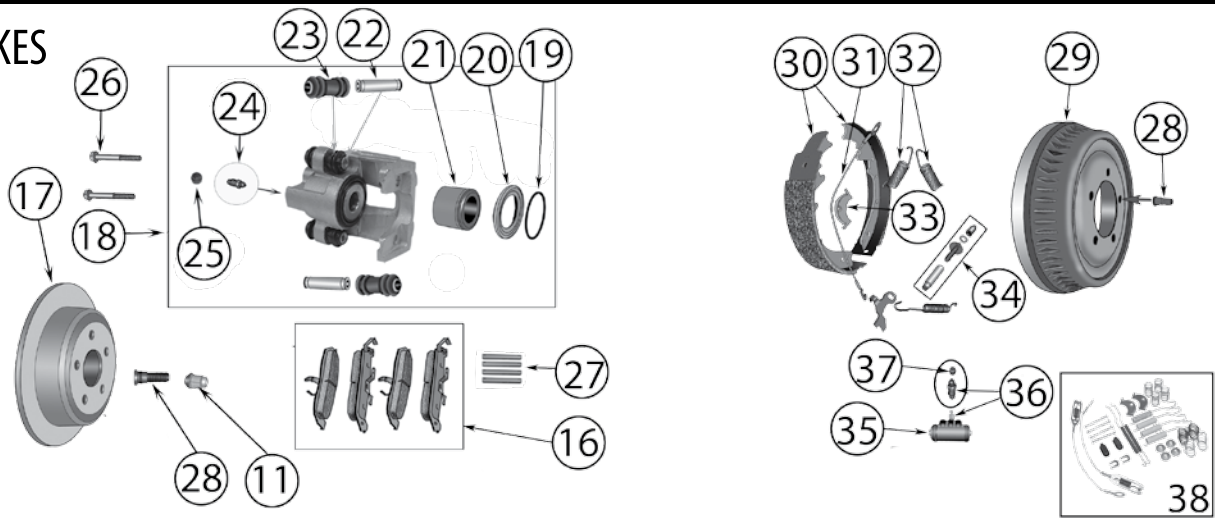

REAR BRAKES

Item #	Description	Years	Position	Notes	Replaces Part #

Rear Brakes

16	Brake Pad Set	03/07	L & R		5083882TI
17	Brake Rotor	03/07	L or R		52128411AB
	Drilled & Slotted Rotor Set	02/07	L or R	Zinc Coated	52128247C
		03/07	L & R		RT31005
18	Brake Caliper	03/07	Left	w/o Pads	5179731AA
		03/07	Right	w/o Pads	5179730AA
19	Caliper Seal	03/07	L or R		5093276AA
20	Caliper Boot	03/07	L or R		5093277AA
21	Caliper Piston	03/07	L or R		4762111
22	Caliper Sleeve	03/07	L or R		4423573
23	Caliper Bushing	03/07	L or R		4762106
24	Bleeder Screw	02/05	L or R	Until 4/18/2005; w/ SAE Threads; 3/8"-24 X 1-1/8" Long	J8129722
		05/07	L or R	After 4/18/2005; w/ Metric Threads; M10 X 1 X 29.2mm	5093343AA
25	Bleeder Screw Cap	02/07	L or R		5093278AB
26	Caliper Pin	03/07	L or R	M8 X 1.25 X 65mm	5253000
27	Brake Pad Clip	03/07	L or R		5093394AB
28	Wheel Stud	02/07	L or R		5016496AA
29	Brake Drum	2002	L or R		52128270AA
30	Brake Shoe Set	2002	L & R		5066147AA
31	Self Adjusting Cable	2002	L or R		4713350
32	Brake Shoe Return Spring	2002	L or R		J3112780
33	Self Adjusting Cable Guide	2002	L or R		J3201947
34	Drum Brake Adjuster	2002	Left		4713357
		2002	Right		4713356
35	Wheel Cylinder	2002	L or R		5066158AA
36	Bleeder Screw	2002	L or R		J8129722
37	Bleeder Screw Cap	2002	L or R		5093278AB
38	Drum Brake Hardware Kit	2002	L or R	Includes Springs, Pins, Cables & Guides	4713365RK

Continued to Next Page . . .