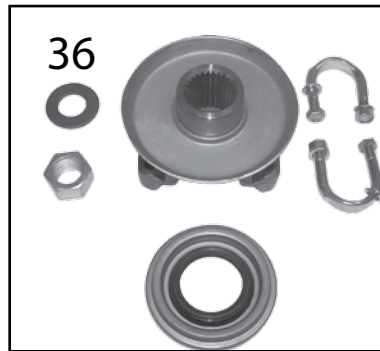

Item #	Description	Years	Comments	Ratio	Includes	Replaces Part #
4	Case Kit, Differential, Standard	00/03	Less Gear Set; Uses 3/8" Bolts	3.73 & Lower		J8130017
5	Case Assembly, Differential	03/06	Standard; Uses 7/16" Bolts	3.73 & Lower		5103031AA *
6	Case Assembly, Differential	97/04	Trac-Lok; Uses 3/8" Bolts	3.73 & Lower	5	J0994341
		97/04	Trac-Lok; Uses 3/8" Bolts	3.73 & Lower	2, 3, 5, 12, 32, 34	83505431
		03/06	Trac-Lok; Uses 7/16" Bolts	3.73 & Lower	2, 3, 5, 12, 32, 34	5103017AA
		03/06	Tru-Lok; Uses 7/16" Bolts	4.10 & Higher	6	52104572AA *
7	Gear Set, Differential, Standard	00/06		All	7, 12	4778595
8	Gear Set, Differential, Trac-Lok	97/06		All	8, 12, 32, 34	83505432
9	Disc Kit, Differential	97/06	w/ Trac-Lok	All		J0994345
10	Shaft, Differential	97/06	w/ Standard or Trac-Lok	All		83503069
11	Pin, Differential Shaft	1997	Roll Pin	All		J0636360
		98/99	Threaded Pin	All		5252502
		00/06	w/ Standard or Trac-Lok; Roll Pin	All		J0636360
12	Bolt Kit, Ring Gear	97/02	Includes 10 3/8"-24 Bolts	All		4720891
		02/06	Includes 10 7/16"-20 Bolts	All		5012810AC
13	Bearing Kit, Pinion	97/06	Inner	All		J8124051
14	Shim Set, Pinion	97/06	w/ Standard or Trac-Lok	All	14, 21, 22, 32	J8129221
15	Bearing Kit, Pinion	97/06	Outer	All		J8124052
16	Slinger, Pinion	97/06		All		J0636566
17	Seal, Pinion	97/01	Non-Flanged	All		83503390
		01/06	w/ Standard or Trac-Lok; Flanged	All		5072473AA
		03/06	w/ Tru-Lok	All		5066446AA
18	O-Ring, Pinion Yoke	03/06	w/ Tru-Lok	All		5012453AA
19	Yoke, Pinion	1997	w/ Standard or Trac-Lok	All		83503388
		98/06	w/ Standard or Trac-Lok	All		4897026AA
		03/06	w/ Tru-Lok	All		4797689
20	Strap & Bolt Kit, U-Joint	97/06	Hex Head Bolts	All		4006698K
		97/06	12-Point Head Bolts	All		4006928K
21	Washer, Yoke	97/06	w/ Standard or Trac-Lok	All		J4004913
22	Nut, Pinion	97/06	w/ Standard or Trac-Lok	All		J0801367
		03/06	w/ Tru-Lok; Flanged	All		5017755AA

* This Part # not currently carried by Crown Automotive

Continued to Next Page . . .