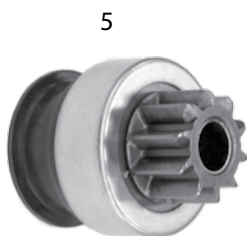

* This Part # not currently carried by Crown Automotive

Item #	Description	Years	Engine	Comments	Replaces Part #
21	Transfer Case Switch	07/17	All	w/ NV241, NV241OR Transfer Case	5083138AA
22	Transmission Input Speed Sensor	07/11	All	w/ 42RLE, 545RFE Transmission	4799061AB
23	Transmission Output Speed Sensor	07/11	All	w/ 42RLE Transmission	52854001AA
24	Transmission Speed Sensor Module	11/17	All	w/ W5A580 Transmission	52108308AC
25	Transmission Pressure Sensor Transducer	07/10	All	w/ 545RFE	4799758AD
26	Wheel Speed Sensor	07/17	All	Front, Left or Right	68003281AC
		07/17	All	Rear, Left or Right	52125003AB
27	Harness Repair Kit	07/17	3.8L	Rear Wheel Speed Sensor	5183448AA
Body Components					
28	Ambient Temperature Sensor	07/17	All		5149265AB
29	Brake Light Switch	07/17	All		56042023
30	Clockspring	07/12	All		5156106AD
		13/16	All	w/o RHD Letter Carrier Package (Until 5/1/16)	5156106AD
31	Door Jamb Switch	2007	All	Left or Right	4687558
32	TPMS Sensor	07/11	All	Non-Export	56029479AB
		07/11	All	Export	56029481AB
		2012	All		56029481AB
		13/17	All		56029398AB
33	Multifunction Switch	07/10	All	w/o Fog Lamps	5183952AF
		07/17	All	w/o Automatic Headlamps, w/ Fog Lamps	68041485AD
		11/17	All	w/ Automatic Headlamps, w/o Rear Fog Lamps	68015101AG
34	Trailer Hitch Harness	07/17	All		RT29005 