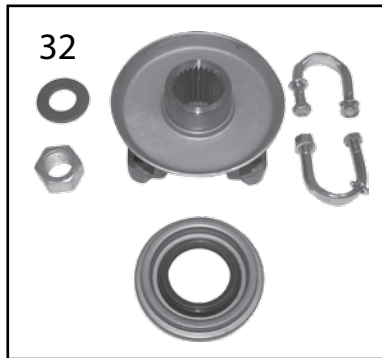

Item #	Description	Years	Comments	Ratio	Includes	Replaces Part #
1	Ring & Pinion Set	87/93		3.07 (43/14)	1, 10, 18, 19	83504197
		87/95		3.54 (46/13)	1, 10, 18, 19	4137749
		91/95		4.09 (45/11)	1, 2, 3, 10, 14, 15, 18, 19, 27	J8129225
		91/95		3.07	1, 2, 3, 10, 14, 15, 18, 19, 27	J8129224
2	Bearing Set, Differential	87/95	Includes 2 Bearings & 2 Cups	All		J8124071
3	Shim Set, Carrier	87/95		All	3, 29	J8129222
4	Case Assembly, Differential	87/95	Standard	3.73 & Lower	4	J0994341
		87/95	Trac-Lok	3.73 & Lower	2, 3, 4, 10, 27, 29	83505431
		91/95	Trac-Lok	4.09	2, 3, 4, 10, 27, 29	4741098
5	Gear Set, Differential	87/95	Trac-Lok; Shaft Held w/ Roll Pin	All		83505432
6	Disc Kit, Differential	87/95	Trac-Lok	All		J0994345
7	Gear Set, Differential	87/95	Standard	All		83503068
8	Shaft, Differential	87/95	Standard or Trac-Lok	All		83503069
9	Pin, Differential Shaft	87/95	Standard or Trac-Lok; Roll Type	All		J0636360
10	Bolt, Ring Gear	91/95	Each	All		J0649454
		87/95	Includes 10 Bolts	All		4720891
11	Bearing Kit, Pinion	87/95	Inner	All		J8124051
12	Shim Set, Pinion	87/95		All	3, 18, 19, 27	J8129221
13	Bearing Kit, Pinion	87/95	Outer	All		J8124052
14	Slinger, Pinion	87/95		All		J0636566
15	Seal, Pinion	87/95		All		83503390
16	Yoke, Pinion	87/95	3" Long	All		83503388
		94/95	3.7" Long	All		4797689
17	Strap & Bolt Kit, U-Joint	87/95	Hex Head Bolts	All		4006698K
		87/95	12-Point Head Bolts	All		4006928K
18	Washer, Yoke	87/95		All		J4004913
19	Nut, Pinion	87/95		All		J0801367
20	Axle Shaft Assembly	87/95	Right (29.75" Long)	All	21, 22, 23, 24, 26	83504960
		87/95	Left (29.25" Long)	All	21, 22, 23, 24, 26	83504961
21	Retaining Ring, Axle Shaft	87/95		All		83503077
22	Bearing, Axle Shaft	87/95		All		83503064
23	Seal, Axle Shaft	87/95		All		83503063
24	Retainer, Axle Shaft	87/95		All		83504190
25	Bearing & Retainer Kit, Axle Shaft	87/95		All	21, 22	994262K
26	Stud, Wheel	87/95		All		83503053
27	Gasket, Differential Cover	87/95	Paper	All		J8122409
28	Bolt, Differential Cover	87/95		All		J0273573
29	RTV Silicone Sealant	87/95		All		J8993317
30	HD Differential Cover	87/95	Red	All	28, 29, Cover & Plug	RT20026
		87/95	Black	All	28, 29, Cover & Plug	RT20032
31	Bearing & Seal Master Kit	87/95		All	2, 3, 11, 12, 13, 15, 19, 21, 22, 23, 24, 27, 29	D44YMASKIT
32	U-Bolt Yoke Kit	87/95		All	2 U-Bolts, 15, 16, 18, 19	D3044YOKEUBK
33	Pinion & Differential Shim Kit	87/95		All	3, 12, 18, 19, 27	J8129223