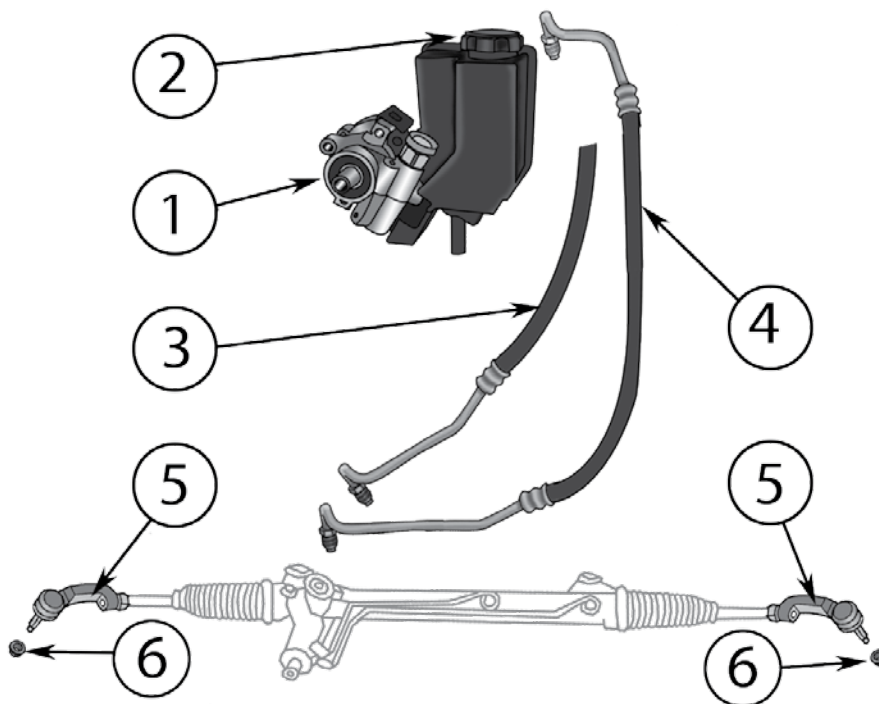

Item #	Description	Position	Years	Comments	Replaces Part #
1	Power Steering Pump		02/05	w/ 2.4L Engine	52088711AE *
			02/06	w/ 3.7L Engine	52088710AE
2	Power Steering Reservoir Cap		2003	w/ 3.7L Engine	68053132AA
			2008	w/ 3.7L Engine	5143614AA
3	Power Steering Return Hose	Reservoir to Pump	02/06	w/ 2.4L Engine	52088718AC *
4	Power Steering Pressure Hose		02/03	w/ 2.4L Engine	52088722AF *
			04/05	w/ 2.4L Engine	52128786AA *
			02/05	w/ 2.8L Dsl. Engine	52088726AE *
			02/03	w/ 3.7L Engine	52088714AH
			04/07	w/ 3.7L Engine	52128940AF
5	Tie Rod End	Right	02/05		5072444AA
		Right	06/07		52125483AA
		Left	02/05		5072445AA
		Left	06/07		52125484AA
6	Tie Rod End Nut	Left or Right	02/07		6505623AA

* This Part # not currently carried by Crown Automotive