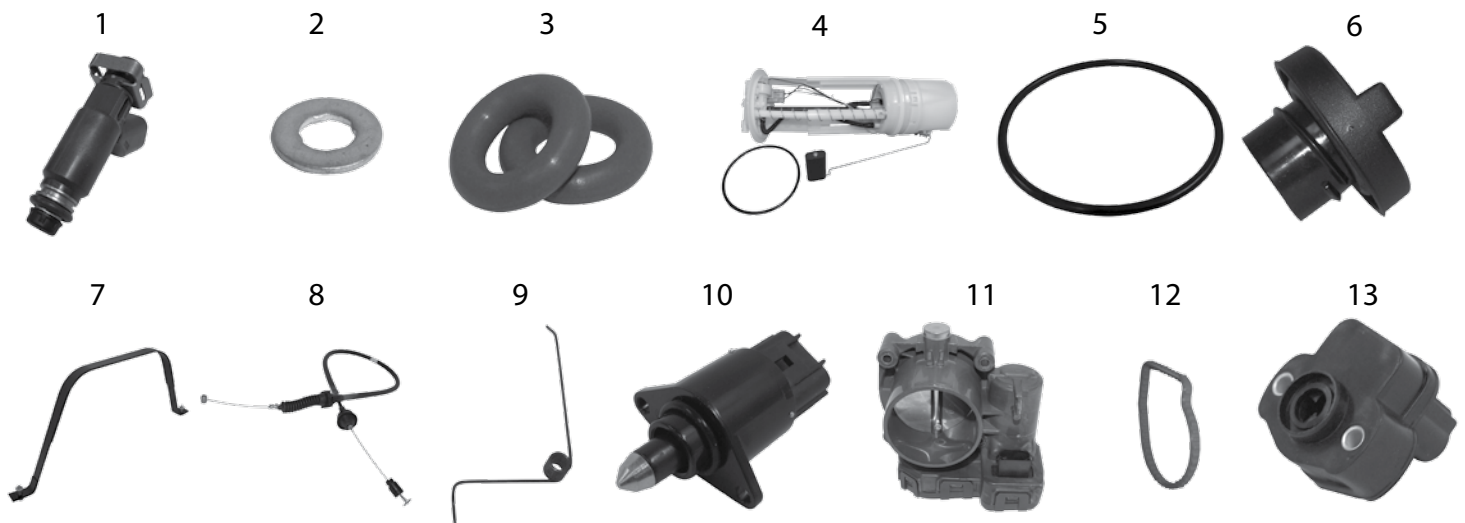

* This Part # not currently carried by Crown Automotive

Item #	Description	Years	Engine	Comments	Replaces Part #
Fuel Delivery					
1	Fuel Injector	11/17	3.6L		5184085AC
		11/17	5.7L		5037479AA
2	Fuel Injector Seal	11/17	3.0L Diesel	Lower; Silicone; 6 Required	68150040AA
		14/17	3.0L Diesel	Lower; Copper; 6 Required	5072722AA
3	Fuel Injector O-Ring Kit	14/17	3.0L Gas	6 Required	68080831AA
		11/17	3.6L	6 Required	68080831AA
		10/17	5.7L	8 Required	4504348
		12/17	6.4L	8 Required	4504348
4	Fuel Module	11/15	3.6L, 5.7L	w/ Flex Fuel	5145585AC
5	Fuel Module Gasket	11/17	All		55366298AA
Fuel Tank & Related					
6	Fuel Filler Cap	11/13	3.6L, 5.7L	Non-Locking	52102464AA
		11/13	3.6L, 5.7L	Locking w/ Uncoded Cylinder	68030940AA
		11/13	3.6L, 5.7L	Locking w/ Coded Cylinder	5015636AA
Throttle Body & Related					
7	Throttle Body	11/13	5.7L		4591847AC
8	Throttle Body Gasket	14/17	3.0L Gas		53032763AA
		11/17	3.6L		53032763AA