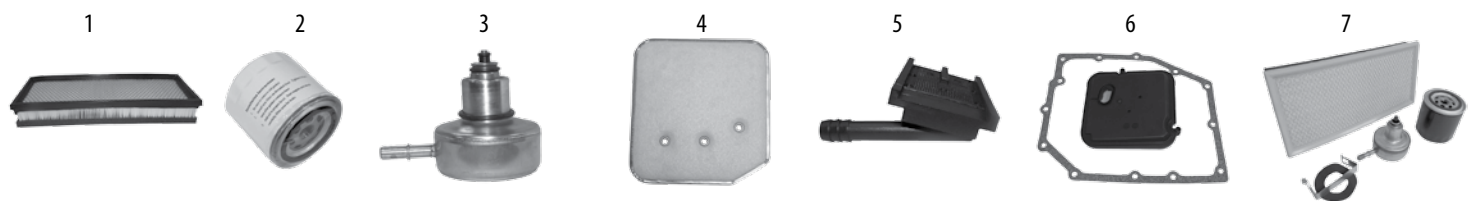

TJ Wrangler 1997-2006

Item #	Description	Years	Engine / Transmission	Comments	Replaces Part #
1	Air Filter	97/06 97/02 97/06 03/06	All 2.5L 4.0L 2.4L	Aftermarket Replacement; No Foam Includes Foam Layer Includes Foam Layer	4797777R 4797777 4797777 5019443AA
2	Oil Filter	97/06 97/02 03/06	4.0L 2.5L 2.4L	3/4"-16 Threads 3/4"-16 Threads	5281090 5281090 4105409
3	Fuel Pressure Regulator	97/04 97/02 03/04	4.0L 2.5L 2.4L	Includes Fuel Filter Includes Fuel Filter Includes Fuel Filter	4798301 4798301 4798301