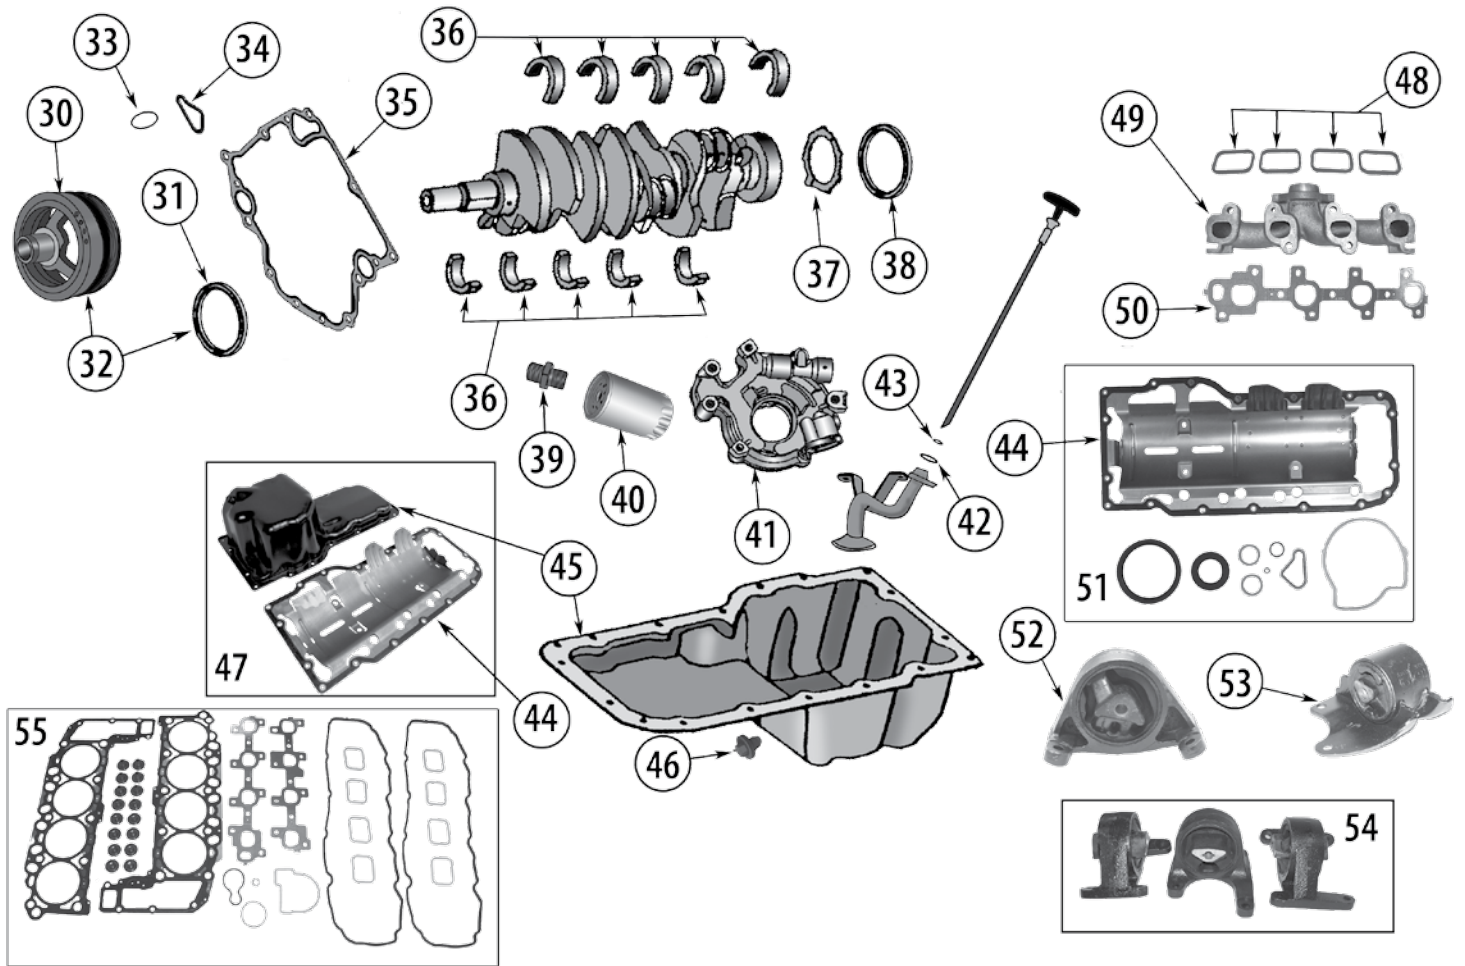

Item #	Description	Years	Models	Comments	Replaces Part #
30	Harmonic Balancer	99/07	All	w/o High Output Engine	53020689AB
		08/09	WK, WH, XK, XH		53022162AA
31	Crankshaft Seal	99/00	WJ, WG	Front	53020790
		01/09	All	Front	53021313AA
32	Harmonic Balancer Kit	99/07	All	w/o High Output Engine; Incl. Harmonic Balancer & Front Crankshaft Seal	53020689K
33	Timing Cover O-Ring	03/09	All	Newer Style¹; 2 Required	53021239AA
34	Timing Cover Gasket	03/09	All	Newer Style¹	53021226AA
35	Timing Cover Gasket	99/03	WJ, WG	Old Style¹	53020862
36	Main Bearing Set	99/09	All	Standard; Complete Set	5013586K
		99/09	All	.010"; Complete Set	5013586K010
37	Crankshaft Thrust Washer	99/09	All		5012356AB

¹ Old style timing cover has a chamfered mating surface. New style timing cover has a smooth mating surface.