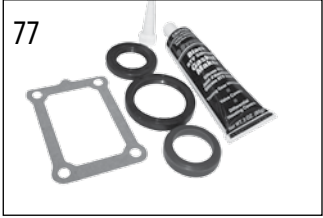

Item #	Description	Comments	Replaces Part #
41	Key, 1st & 2nd Gear Synchronizer	3 Required	83506250
42	Gear, 1st & 2nd Reverse Sliding Gear		5252082
43	Gear, 1st	31 Teeth	4636368
44	Spacer, Output Shaft		83506280 *
45	Bearing, 1st Gear	Caged Roller Bearing	83506075
46	Thrust Washer, 1st Gear		83506246 *
47	Retainer, Front Bearing	88/91 92/93 94/99	5252052 * 4636367 4636382
48	Case, Transmission		5252034
49	Retainer, Rear Bearing		5252036
50	Reverse Gear Pin		5252039
51	Adapter, Transfer Case	XJ, MJ, ZJ w/ 4WD YJ, TJ	4636372 * 4636373 *
52	Seal, Output	4WD	83503108
53	Gear, Reverse Idler		5252084
54	Shaft, Reverse Idler		83506258
55	Plug, Drain		83500512
56	Plug, Fill		83500623
57	Gasket, Fill or Drain Plug		83500513
58	Bearing, Cluster Gear	Front	83506259
59	Cluster Gear	43-32-21-13-12 Teeth	4636371
60	Bearing, Cluster Gear	Rear	83506080
61	Thrust Washer, Cluster Gear 5th Gear		83506245
62	Bearing, 5th Gear	Caged Roller Bearing	83506079
63	5th Gear Counter	88/92 Up to Serial No. 00705123; 47 Teeth 92/99 After Serial No. 00705123	4637535 4637527
64	Key, 5th Gear Synchronizer	88/92 Up to Serial No. 00705123; 3 Required 92/99 After Serial No. 00705123; 3 Required	83506256 4637532
65	Spring, 5th Gear Synchronizer	88/92 Up to Serial No. 00705123; 2 Required 92/99 After Serial No. 00705123; 2 Required	83506254 4637534
66	Sleeve, 5th Gear Synchronizer		83506257
67	Blocking Ring, 5th Gear Synchronizer	88/92 Up to Serial No. 00705123; 1 Required 92/99 After Serial No. 00705123; 1 Required	83506253 4637533
68	Gear, 5th Splined		83506242
69	Ball, Reverse		83500573
70	Bearing, Output Shaft		83506073
71	Gear, 5th	Main Shaft Side	5252083
72	Switch, Back Up Lamp		83500629
73	Synchronizer Repair Kit, 1st & 2nd	Includes 3 Keys & 2 Springs	SRKAX151
74	Synchronizer Repair Kit, 3rd & 4th	Includes 3 Keys & 2 Springs	SRKAX152
75	Synchronizer Repair Kit, 5th	Includes 3 Keys & 1 Spring	SRKAX153
76	Bearing & Seal Kit	Includes Bearings, Seals, & RTV Sealant	AX15BK
77	Gasket & Seal Kit		AX15GS
78	Master Overhaul Kit	Includes Bearings, Seals, Gaskets, Blocking Rings, & Small Parts	AX15MASKIT

* This Part # not currently carried by Crown Automotive