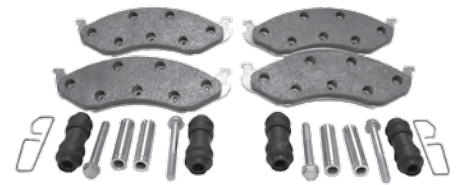

61

62

64

63

65

67

66

68

70

69

71

72