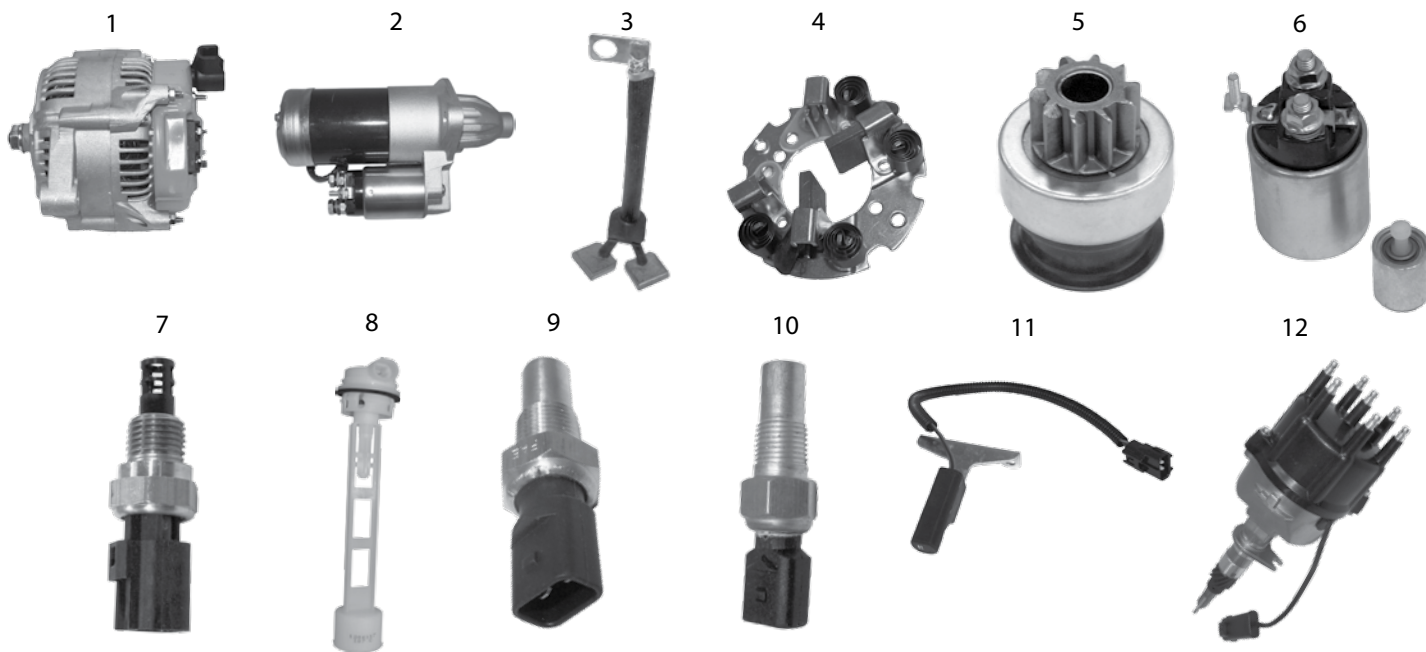

Item #	Description	Model	Years	Engine	Comments	Replaces Part #
Starting & Charging						
1	Alternator	ZJ	93/98	4.0L	136 Amp	56041394AA
		ZJ	1994	5.2L	90 Amp	56005685
		ZJ	95/98	5.2L, 5.9L	136 Amp	56041394AA
2	Starter	ZJ, ZG	93/98	4.0L		33002709
		ZJ, ZG	93/98	5.2L, 5.9L		56004934
3	Starter Brush	ZJ, ZG	93/98	4.0L		83503670
4	Starter Brush Holder	ZJ, ZG	93/98	4.0L		83503671
5	Starter Drive	ZJ, ZG	93/98	4.0L		83503662
6	Starter Solenoid	ZJ	93/98	All		83503655
Engine Components						
7	Air Temperature Sensor	ZJ	93/96	4.0L, 5.2L		33004280
		ZJ	97/98	4.0L		56027872
8	Coolant Level Sensor	ZJ, ZG	94/98	All		52028031
9	Coolant Temperature Sensor	ZJ	93/95	4.0L	w/ Temperature Gauge	56027012
		ZJ	1996	4.0L	w/ Temperature Gauge	56004815
		ZJ, ZG	97/98	4.0L		56027873
		ZJ	93/98	5.2L, 5.9L		56004815
10	Coolant Temperature Switch	ZJ	93/96	4.0L	w/ Temperature Light, In Thermostat Housing	33004281
		ZJ	94/96	4.0L	w/ Temperature Light, In Cylinder Head	56026710
11	Crankshaft Position Sensor	ZJ	1993	4.0L	w/ AX15, AW4 Transmissions	56026882
		ZJ	93/96	4.0L	w/ 42RE Transmission	56027280
		ZJ	97/98	4.0L	w/ Automatic Transmission	4897321AA
		ZJ	1993	5.2L		56026701
		ZJ	94/96	5.2L		56027272
		ZJ	97/98	5.2L, 5.9L		56027870
12	Distributor	ZJ, ZG	1998	4.0L	Includes Cap & Rotor	56041034
		ZJ, ZG	93/97	4.0L	Includes Cap & Rotor	56027028