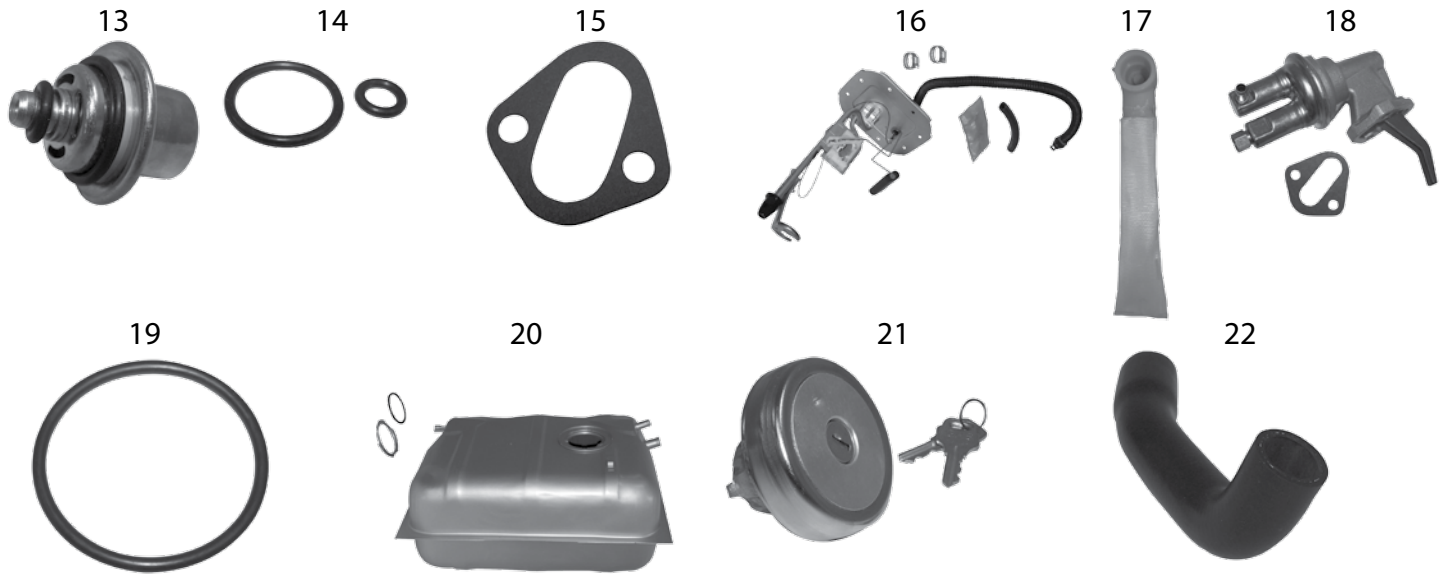

Item #	Description	Years	Engine	Comments	Replaces Part #
13	Fuel Pressure Regulator	91/95	All		53030001
14	Fuel Pressure Regulator O-Ring Kit	91/95	2.5L, 4.0L		4418903
15	Fuel Pump Gasket	87/90	4.2L		J3174685
16	Fuel Sending Unit	87/90	2.5L	w/ Fuel Injection w/ 15 Gallon Tank; Pump Not Included	YJSU1
		87/90	4.2L	w/ 20 Gallon Tank; Must Be Modified	53003341X
		87/90	4.2L	w/ 15 Gallon Tank	53003204
17	Fuel Sending Unit Filter	87/90	2.5L	w/ Fuel Injection	33000184 *
		87/90	4.2L	w/ 20 Gallon Tank	53001248
18	Mechanical Fuel Pump	87/90	2.5L	w/ Carburetor	33002652
		87/90	4.2L	w/ Front Inlet Fitting	J3240172
		87/90	4.2L	w/ Rear Inlet Fitting	J3228191
19	Fuel Sending Unit Gasket	87/90	All	w/ 15 Gallon Tank	53000575
		87/95	All	w/ 20 Gallon Tank	52127833
Fuel Tank & Related					
20	Fuel Tank	87/90	2.5L	w/ Fuel Injection; 15 Gallons; Steel	83502961
		87/90	4.2L	15 Gallons; Steel	83502960
		87/90	All	15 Gallons; Plastic	83502960PL
		87/95	All	20 Gallons; Plastic	52002633PL
21	Fuel Filler Cap	87/90	All	Non-Locking	52003768
		87/90	All	Locking, Non-Vented	J5350828
		91/95	All	Locking w/ Coded Cylinder	82400041
		91/95	All	Non-Locking	52003774
22	Fuel Filler Hose	87/90	All	w/ 20 Gallon Tank w/ 93" Wheelbase	52040079
		91/95	All	w/ 93" Wheelbase	52040079

* This Part # not currently carried by Crown Automotive