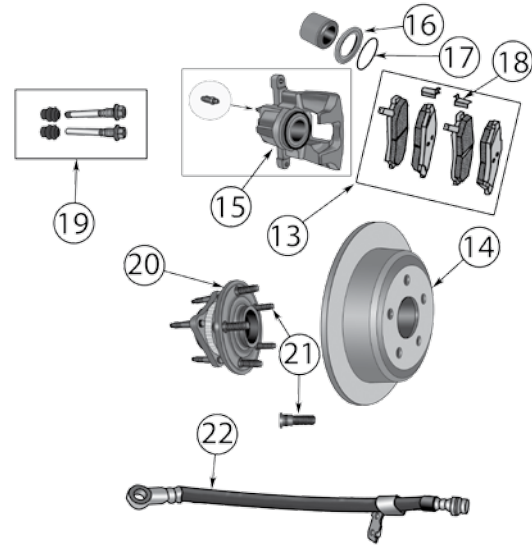

REAR DISC BRAKES

Item #	Description	Years	Position	Notes	Replaces Part #

Front Brakes

1	Brake Pad Set	07/17	L & R		5191217AA
2	Brake Rotor	07/17	L or R		5105514AA
3	Hub & Knuckle Assembly	07/17	Right	w/ 4 Wheel ABS w/o Freedom Drive II Package	68088498AD
		07/17	Left	w/ 4 Wheel ABS w/o Freedom Drive II Package	68088499AD
4	Wheel Bearing	07/17	L or R		5105586AA
5	Hub Snap Ring	07/17	L or R		MB303868
6	Brake Caliper	07/17	Right	w/o Pads	5191238AA
		07/17	Left	w/o Pads	5191239AA
7	Brake Caliper Rebuild Kit	07/17	L or R	Includes 1 Piston, 1 Seal, & 1 Boot	5191212AA
8	Bleeder Screw	07/17	L or R	M7 X 1.00 X 31.5mm	5191242AA
9	Brake Caliper Pin Kit	07/17	L or R	Includes 2 Pins & 2 Boots	5191272AA
10	Brake Hose	07/17	Left		5105603AD
		07/17	Right		5105604AD
11	Brake Hose Washer	07/17	L or R	2 Required Per Hose	6502114
12	Disc Brake Service Kit	07/17	L or R	Includes Rotors, Pads, Springs, Pins, & Boots	5105514K

Rear Brakes

13	Brake Pad Set	07/17	L & R	w/ 10.31" Rotors	5191271AB
		07/17	L & R	w/ 11.89" Rotors	68028671AA
14	Brake Rotor	07/17	L or R	w/ 10.31" Rotors	5105515AA
		07/17	L or R	w/ 11.89" Rotors	4743999AA
15	Brake Caliper	07/17	Left	w/ 10.31" Rotors; w/o Pads	5191267AA
		07/17	Left	w/ 11.89" Rotors; w/o Pads	68020261AB
		07/17	Right	w/ 10.31" Rotors; w/o Pads	5191268AA
		07/17	Right	w/ 11.89" Rotors; w/o Pads	68020252AB