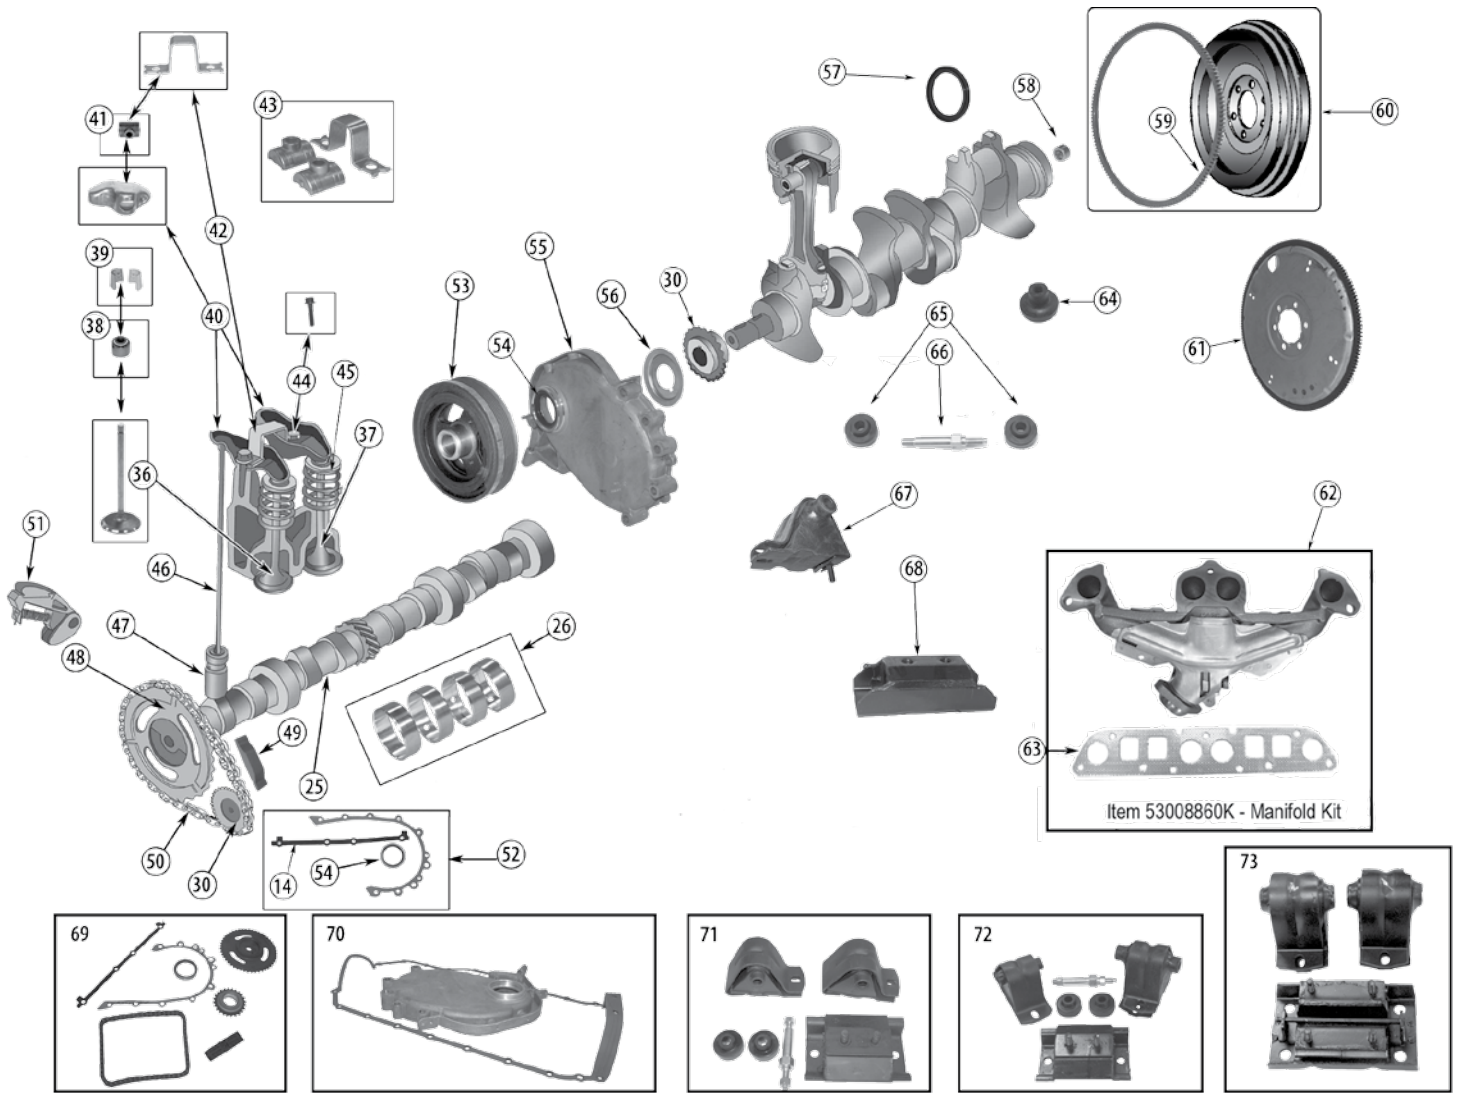

* This Part # not currently carried by Crown Automotive

Continued to Next Page . . .

Item #	Description	Years	Models	Comments	Replaces Part #
36	Intake Valve	84/90	All	w/ 1 Square Cut Groove; Standard	J3242659
		87/98	All	w/ 1 Radius Cut Groove; Standard	33003515
		99/02	All	w/ 3 Grooves ; Standard	53010512AA
37	Exhaust Valve	84/90	All	w/ 1 Square Cut Groove; Standard	33002429
		87/98	All	w/ 1 Radius Cut Groove; Standard	33003860
		86/90	All	.003" w/ 1 Square Cut Groove	83502491
		87/99	All	.003" w/ 1 Radius Cut Groove	33003520
		99/02	All	w/ 3 Grooves; Standard	53010513AA
38	Valve Seal	84/02	All	Intake	53009886
		84/02	All	Exhaust	53009887
39	Valve Spring Lock	84/90	All	Intake or Exhaust; w/ 1 Square Cut Groove	J3242664
		87/98	All	Intake or Exhaust; w/ 1 Radius Cut Groove	33003521
		99/02	All	Intake or Exhaust; w/ 3 Radius Cut Grooves	53010515AA
40	Rocker Arm	84/02	All	Intake or Exhaust	J3242393
41	Rocker Arm Pivot	84/02	All	Intake or Exhaust	J3235090
42	Rocker Arm Bridge	84/02	All		J3236513
43	Pivot Kit	84/02	All	Contains 2 Pivots & 1 Bridge	3236513K