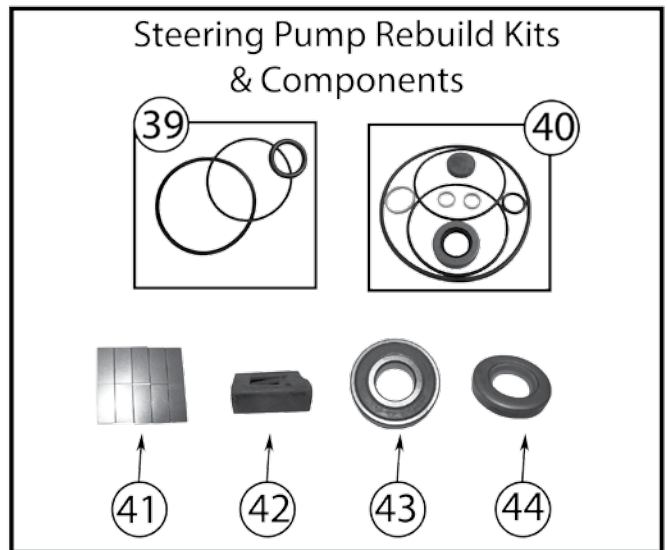

Item #	Description	Position	Years	Comments	Replaces Part #
30	Steering Shaft Bearing Kit		87/95	Includes 2 Bearings, 1 Retainer, & 1 Clip	4487696K
31	Steering Shaft Bushing	Upper	87/95		J4487696
32	Steering Shaft Coupling Spring	Lower	87/95		J4487739
33	Steering Column Bearing	Lower	87/95		J4486713
34	Steering Column Bearing Retainer		87/95		J4487743
35	Steering Column Bearing Kit		87/95	w/ Tilt Column; Includes Rack Kit, Bearings, & Small Parts	83510055
36	Steering Column Bearing	Front, Upper	87/95	w/o Tilt; Steering Column Upper Bearing Assembly	J8127850
37	Steering Column Sector		87/95	w/o Tilt	J8120097
38	Steering Wheel Nut		87/95		J4200414
39	Power Steering Pump Seal Kit		91/95		83501825
40	Power Steering Pump Seal Kit		87/90		83502149
41	Power Steering Pump Vane Kit		91/95	w/ 2.5L Engine	83501827
42	Power Steering Reservoir Clip		91/95	w/ 4.0L Engine	52037547
43	Power Steering Pump Bearing	Front	91/95	w/ Power Steering	83504034
44	Power Steering Pump Seal		91/95	w/ Power Steering	83501814
45	Steering Gear Repair Kit		87/95	w/ Manual Steering; Includes Sector Shaft, Bearings, & Seals	8120221K
46	Steering Gear Bearing & Seal Kit		87/95	w/ Manual Steering	5710618
47	Sector Shaft		87/95	w/ Manual Steering	J8120221
48	Sector Shaft Seal		87/95	w/ Manual Steering	J4486140
49	Sector Shaft Bushing		87/95	w/ Manual Steering	J3200496
50	Worm Shaft Seal		87/95	w/ Manual Steering	J4486141
51	Worm Shaft Bearing		87/95	w/ Manual Steering; 2 Required	J3200491
52	Worm Shaft Bearing Cup		87/95	w/ Manual Steering; 2 Required	J3200492
53	Steering Gear Access Cover Gasket		87/95	w/ Manual Steering	J0940522
54	Steering Gear Rack Kit		92/95	w/ Power Steering; Includes Rack, Hardware, & Grease	4713061
55	Steering Gear Access Cover Gasket Kit		87/95	w/ Power Steering; Includes Gasket & 4 Bolts	J8125038
56	Steering Gear Adjuster Plug Seal Kit		87/95	w/ Power Steering	J8130157
57	Steering Gear Rack Seal Kit		87/95	LHD; w/ Power Steering	J8125039
58	Steering Gear Bearing Kit		87/95	Located on End of Valve Assembly; w/ Power Steering	J8130152
59	Steering Gear Seal Kit	Valve Assembly	87/95	LHD; w/ Power Steering	J3204833
60	Steering Gear Seal Kit	Sector Shaft	87/95	LHD; w/ Power Steering	J8134568
61	Steering Gear Seal Kit	End Plug	87/95	w/ Power Steering	J8125037
62	Steering Gear Cover Shim Kit		87/95	w/ Manual Steering	J0940521
63	Steering Gear Adjuster Screw		87/95	w/ Manual Steering	J4486135
64	Sector Shaft Bearing		87/95	w/ Power Steering	J4487154
65	Steering Gear Bearing		87/95	Located on Valve Assembly	J8130142