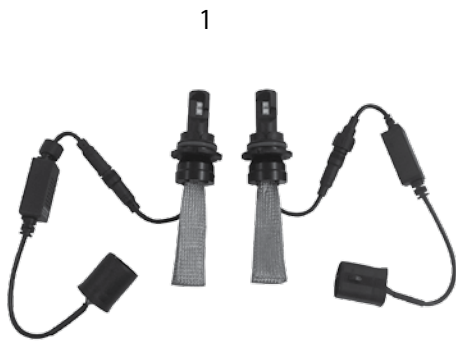

Item #	Description	Application	Bulb	Lumens	Color Temp.	Rating	Comments	Part #
1	LED Headlight Bulb Kit	Universal	9004	1500	6500k	IP68, IP65	Copper Weave Cloth Heat Sink Eliminates Failure-Prone Fan	RT28057
			9005	1250	6500k	IP68, IP65	Copper Weave Cloth Heat Sink Eliminates Failure-Prone Fan	RT28058
			9006	1250	6500k	IP68, IP65	Copper Weave Cloth Heat Sink Eliminates Failure-Prone Fan	RT28059
			9007	1500	6500k	IP68, IP65	Copper Weave Cloth Heat Sink Eliminates Failure-Prone Fan	RT28060
			H1	1250	6500k	IP68, IP65	Copper Weave Cloth Heat Sink Eliminates Failure-Prone Fan	RT28055
			H3	1250	6500k	IP68, IP65	Copper Weave Cloth Heat Sink Eliminates Failure-Prone Fan	RT28050
			H4	1500	6500k	IP68, IP65	Copper Weave Cloth Heat Sink Eliminates Failure-Prone Fan	RT28051
			H7	1250	6500k	IP68, IP65	Copper Weave Cloth Heat Sink Eliminates Failure-Prone Fan	RT28052
			H10 (9145)	1250	6500k	IP68, IP65	Copper Weave Cloth Heat Sink Eliminates Failure-Prone Fan	RT28053
			H13	1500	6500k	IP68, IP65	Copper Weave Cloth Heat Sink Eliminates Failure-Prone Fan	RT28056
			H16	1250	6500k	IP68, IP65	Copper Weave Cloth Heat Sink Eliminates Failure-Prone Fan	RT28054
PSX24W	1250	6500k	IP68, IP65	Copper Weave Cloth Heat Sink Eliminates Failure-Prone Fan	RT28061			
2	LED Bulb Kit	Universal	194	800	6500k	IP68, IP65	Clear	RT28042
			194	600		IP68, IP65	Amber	RT28062
			194	600		IP68, IP65	Red	RT28064
3	LED Bulb Kit	Universal	3157	1200		IP68, IP65	Clear	RT28067
			3157	1200		IP68, IP65	Amber	RT28065
			3157	1200		IP68, IP65	Red	RT28066
4	LED Bulb Kit	Universal	921	1000		IP68, IP65	Clear	RT28069
			921	1000		IP68, IP65	Red	RT28068
5	LED Bulb Kit	Universal	1157	1200		IP68, IP65	Clear	RT28072
			1157	1200		IP68, IP65	Amber	RT28070
			1157	1200		IP68, IP65	Red	RT28071
6	LED Fog Lamp Bulb Kit	Universal	9006	2400	6000K		Clear	RT28048
			H3	2400	6000k		Clear	RT28046
			H10 (9145)	2400	6000k		Clear	RT28047
			H16	2400	6000k		Clear	RT28045
			PSX24W	2400	6000k		Clear	RT28049