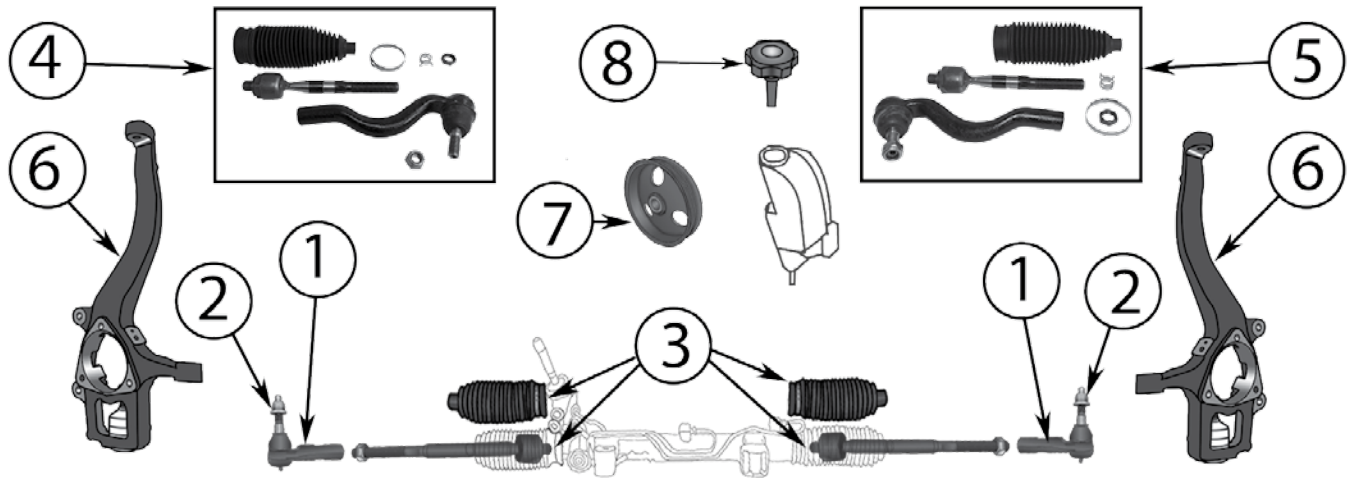

Item #	Description	Position	Years	Comments	Replaces Part #
1	Tie Rod End	Left	11/15	Includes Lock Nut	68069647AA
		Left	16/17	Includes Lock Nut	68303631AA *
		Right	11/15	Includes Lock Nut	68069646AA
		Right	16/17	Includes Lock Nut	68303630AA *
2	Tie Rod End Nut	Left or Right	11/15		6505623AA
3	Inner Tie Rod	Left or Right	11/15	Includes Bellows Boot & Clamps	68105872AA
		Left or Right	16/17	Includes Bellows Boot & Clamps	68303629AA *
4	Tie Rod End Kit	Left	11/15	Includes #s 1 & 2	TRK3
5	Tie Rod End Kit	Right	11/15		TRK4
6	Steering Knuckle	Left	11/15		68022629AD
		Left	16/17	w/o SRT Package	4877659AC *
		Right	11/15		68022628AD
		Right	16/17	w/o SRT Package	4877658AC *
7	Power Steering Pulley		11/15	w/ 5.7L, 6.4L Engines	68032253AB
8	Steering Reservoir Cap		11/15	w/ 5.7L Engine	68053132AA