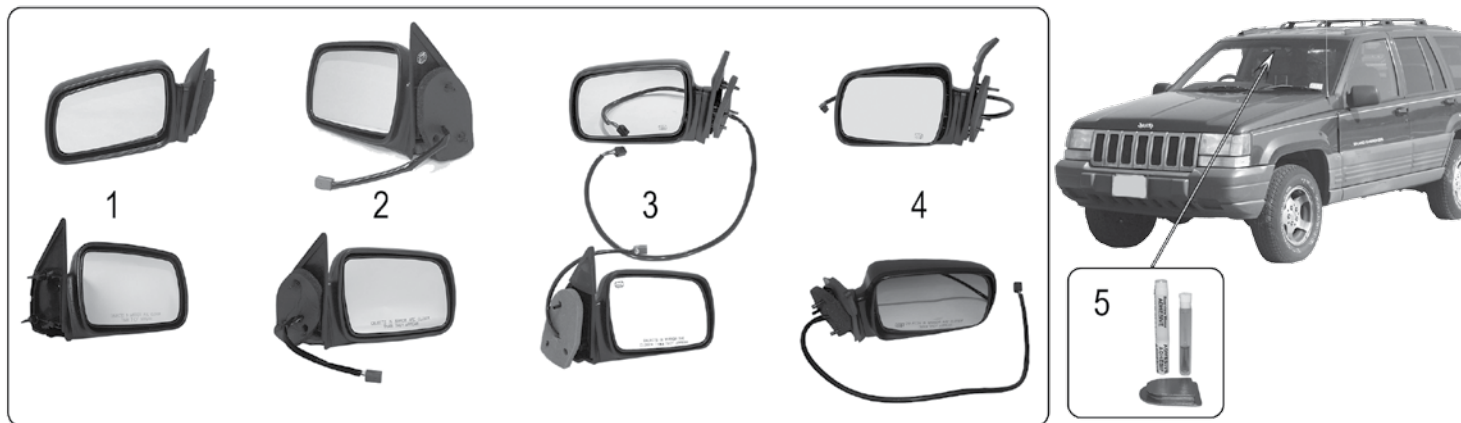

MIRRORS

ZJ, ZG Grand Cherokee 1993-1998

Item #	Description	Position	Years	Models	Finish	Comments	Replaces Part #
1	Side Mirror	Left	93/98	ZJ	Textured Black	Manual	4883019
		Right	93/98	ZJ	Textured Black	Manual	4883018
2	Side Mirror	Left	93/95	ZJ	Textured Black	Power, Non-Heated	55154811
		Right	93/95	ZJ	Textured Black	Power, Non-Heated	4883020
3	Side Mirror	Left	93/95	ZJ	Textured Black	w/o Limited Package; Power, Heated	4883023
		Right	93/95	ZJ	Textured Black	w/o Limited Package; Power, Heated	4883022
4	Side Mirror	Left	96/98	ZJ	Textured Black	Power, Heated	55154803
		Right	96/98	ZJ	Textured Black	Power, Heated	55154802
5	Rearview Mirror Mount Kit		97/98	ZJ, ZG		Includes Mirror Button & Adhesive	55076401