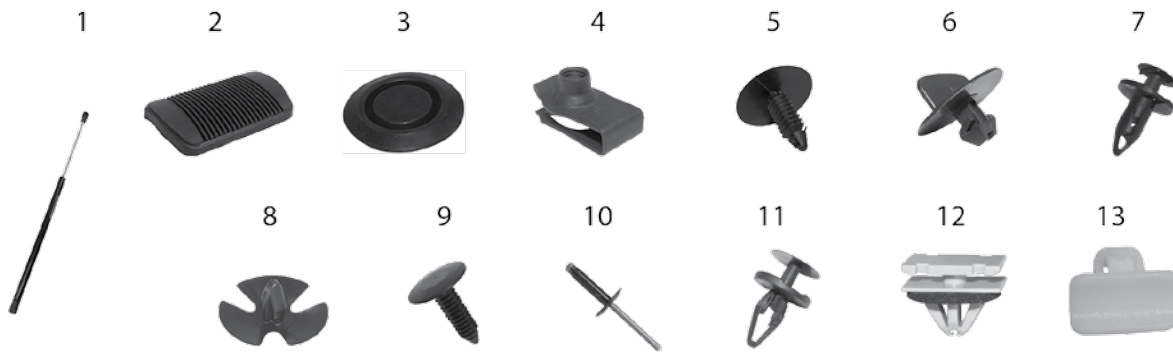

Item #	PartDescription	Position	Years	Color	Comments	Replaces Part #
Interior & Hardware						
1	Liftgate Glass Support	L or R	11/13			68083884AA
2	Brake Pedal Pad		11/13		w/ Non-Adjustable Pedals	68020438AA
3	Floor Pan Plug		11/17		Liftgate Plug; 1-3/4"	55177482AA
4	Clip Nut		14/17		For Rocker Panels; M6 X 1	6504118
5	Retainer	L or R	11/12		For Carpet	6506293AA
5	Retainer	L or R	14/15		For Dash	6506293AA
6	Retainer		11/13		Front Air Dam to Fascia Retainer	68033794AA
7	Retainer	F or R, L or R	11/17		Front & Rear Fascia	6503598
8	Retainer		11/17		Hood & Cowl	4878883AA
9	Retainer	L or R	11/17		Carpet	6501916
10	Rivet		11/17		Sill Molding Mounting; M4.8 X 22.6	6510520AA
11	Retainer	L or R	12/17		Fender Liner Mounting; M6.5 X 17.5 Push Pin	6508863AA
		L or R	14/17		Grille Mounting; M6.5 X 17.5 Push Pin	6508863AA
12	Clip	F or R, L or R	12/17		w/ SRT or Summit Package; Fender Flare Mounting	68172491AA
13	Clip		14/17		Grille to Front Fascia Mounting	68225214AA