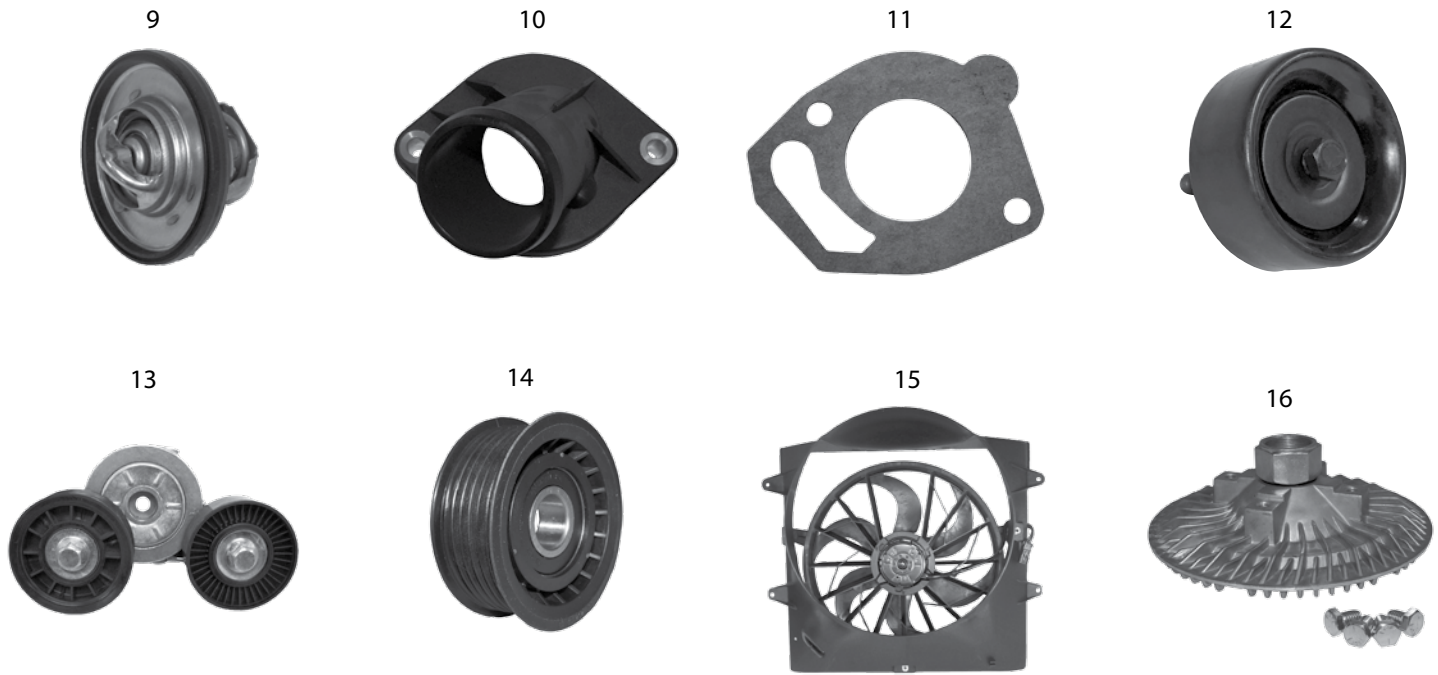

Item #	Description	Years	Model	Engine	Comments	Dimensions	Type	Replaces Part #
Thermostats & Related								
9	Thermostat	99/04	WJ, WG	4.0L	195°; Includes Gasket			83501426
		99/04	WJ, WG	4.7L	195°; Includes Seal			52079476AB
		99/01	WJ, WG	3.1L Dsl.	Includes Gasket			4778975
10	Thermostat Housing	99/04	WJ, WG	4.0L				53006192
		99/04	WJ, WG	4.7L				53020887AB
11	Thermostat Housing Gasket	99/04	WJ, WG	4.0L				J3189874
		99/01	WJ, WG	3.1L Dsl.	Thermostat Housing to Water Manifold			4778971
Pulleys & Tensioners								
12	Drive Belt Idler Pulley	99/04	WJ, WG	4.0L		3" Diameter	Smooth	4854092
		99/01	WJ, WG	3.1L Dsl.			Smooth	4796016
		02/04	WG	2.7L Dsl.			Smooth	5080422AA
13	Drive Belt Tensioner	99/04	WJ, WG	4.0L			Smooth	4854089AB
		99/04	WJ, WG	4.7L			Smooth & Ribbed	53030958AC
		99/01	WJ, WG	3.1L Dsl.			Smooth	4897159AB
14	Drive Belt Tensioner Pulley	03/04	WG	2.7L Dsl.			6 Ribs	5080246AA
Cooling Fan Modules & Related								
15	Cooling Fan Module	99/03	WJ, WG	4.0L	Has 2-Wire Harness; Includes Motor			52079528AB
		99/01	WJ	4.7L	Has 2-Wire Harness; Includes Motor			52079528AB
		2004	WJ, WG	All	Has 3-Wire Harness; Includes Motor			52079528AD
16	Fan Clutch	99/04	WJ, WG	4.0L				55116813AA
		99/00	WJ	4.7L				55116813AA
		99/00	WJ	3.1L Dsl.				68064763AA
		2001	WG	3.1L Dsl.				68064763AA