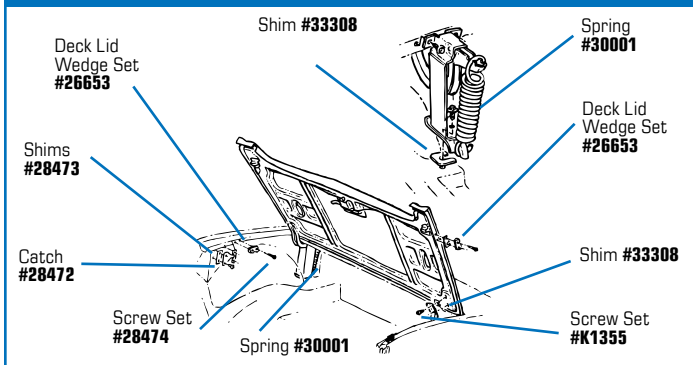

1963-67 DECK LID HINGE

SPARE TIRE COMPONENTS

- **23784** 63-66 Spare Tire Bolt - Front - 9 5/8" each (for all 63, 64-66 w/ Knock-Off Wheels - Exc. Goldline Tires)... **$29⁹⁹**
- **23785** 64-66 Spare Tire Bolt - Front - 9 1/4" each - for use w/ Standard Tire only..... **$39⁹⁹**
- **23786** 65-67 Spare Tire Bolt - Front -10 1/4" each - for 65-67 w/ Redline or Goldline Tires **$30⁹⁹**
- **42414** 63-67 Front Spare Tire Bolt Lockwashers - pr **$0⁹⁹**
- **28477** 63-67 Spare Tire Carrier Tray - Lower **$205⁹⁹**
- **28475** 63 Spare Tire Carrier Tub **$381⁹⁹**
- **28476** 64-67 Spare Tire Carrier Tub **$195⁹⁹**
- **33312** 63-67 Spare Tire Carrier Tub Mount Bolt Set **$3⁹⁹**
- **23781** 63 Spare Tire Carrier "V" Strap..... **$68⁹⁹**
- **23782** 64-67 Spare Tire Carrier "V" Strap..... **$69⁹⁹**
- **36858** 63-67 Spare Tire Carrier "V" Strap to Tray Rivets - 6 pc **$1⁹⁹**
- **42419** 63 Spare Tire Lock Set - Round & Hex Head Keys..... **$91⁹⁹**
- **42419** 63 Spare Tire Lock Bumper - Prior To 3/63..... **$3⁹⁹**
- **42418** 63 Spare Tire Lock Bolt Kit - Standard - 63E..... **$86⁹⁹**
- **23787** 63-67 Spare Tire Lock Bolt Kit - Includes: Bolt, Bracket, Nut & Brkt Bolts - for Standard Tires only - 63L... **$86⁹⁹**
- **42415** 63 Spare Tire Lock Bolt Bracket - 63E **$13⁹⁹**
- **30011** 63-67 Spare Tire Lock Bolt Bracket - 63L **$10⁹⁹**
- **33313** 63-67 Spare Tire Lock Bolt Bracket Bolts - pr **$3⁹⁹**
- **30010** 63-67 Spare Tire Lock Bolt Nut **$5⁹⁹**
- **42416** 63-67 Spare Tire Lock Bolt Pin..... **$0⁹⁹**
- **42417** 63-67 Spare Tire Lock Bolt Spacer **$1⁹⁹**
- **1176** 63-67 Spare Tire Lock Dustcover **$8⁹⁹**