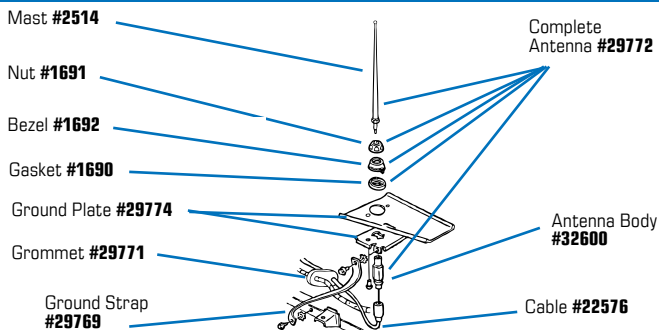

1967 ANTENNA