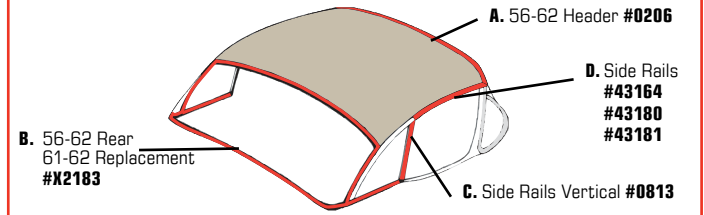

WEATHERSTRIP

1956-62 HARDTOP WEATHERSTRIP

HARDTOP WEATHERSTRIP

A. 0206	56-62	Header	$23⁹⁹
B. X2183	56-62	Rear - 61- 62 Replacement	$241⁹⁹
B. 1335	61-62	Rear - Correct.....	$274⁹⁹
C. 0813	56-62	Side Rails - Vertical - pr.....	$74⁹⁹
D. 43164	56-62	Side Rails - Horizontal - LH & RH - pr.....	$142⁹⁹
D. 43180	56-62	Side Rails - Horizontal - LH	$71⁹⁹
D. 43181	56-62	Side Rails - Horizontal - RH.....	$71⁹⁹