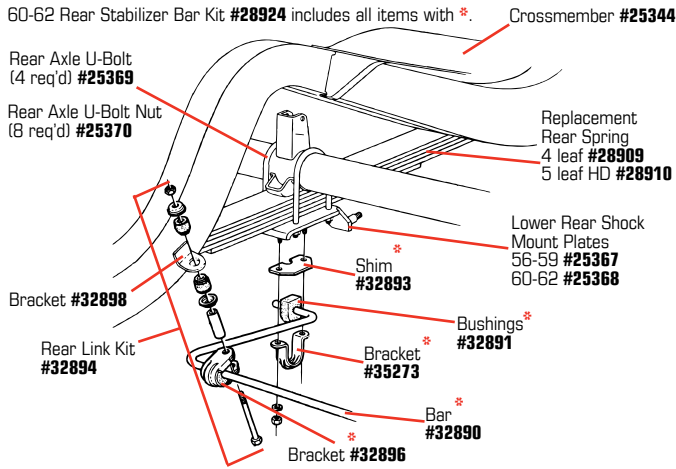

1956-1962 REAR SUSPENSION