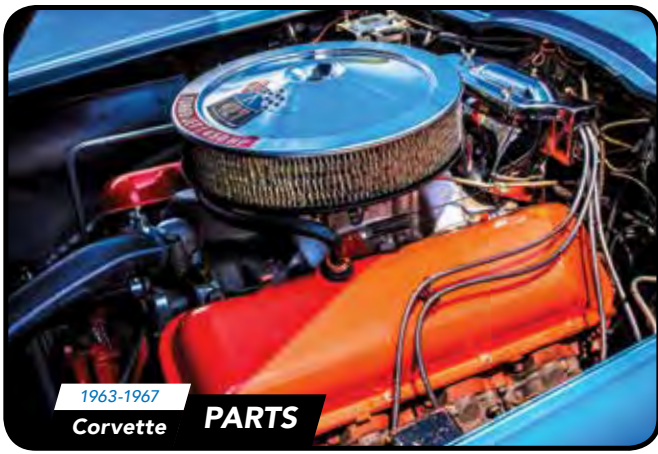

REAR QUARTER PANELS

Clips included. Available in every original color!

Find your Color Code on page 82.

4269	63-67 Rear Quarter Panels - Convertible - pr	$133⁹⁹
4270	63 Rear Quarter Panels - Coupe - pr	$113⁹⁹
4271	64 Rear Quarter Panels - Coupe - pr	$113⁹⁹
4272	65 Rear Quarter Panels - Coupe - pr	$113⁹⁹
4273	66-67 Rear Quarter Panels - Coupe - pr	$113⁹⁹

REAR QUARTER PANEL HARDWARE

35086	64-67 Convertible Quarter Panel Bumpers - 6 pc	$4⁹⁹
K1088	63-67 Convertible Quarter Panel Screw Set	$4⁹⁹
35096	63-67 Conv. Quarter Panel Supports & Rivets Set	$21⁹⁹
35097	63-67 Convertible Quarter Panel U-Nuts - 4 pc	$2⁹⁹
35085	63-67 Coupe Quarter Panel Clips - 4 pc set	$16⁹⁹
K1089	63-67 Coupe Quarter Panel Screw Set	$3⁹⁹
35092	63 Coupe Quarter Panel Supports & Rivets Set	$21⁹⁹
35093	64-65 Coupe Quarter Panel Supports & Rivets Set	$28⁹⁹
35094	66-67 Coupe Quarter Panel Supports & Rivets Set	$21⁹⁹
35095	63-67 Coupe Quarter Panel U-Nuts - 5 pc set	$3⁹⁹
35098	64-65 Coupe Powervent Rear Cardboard Cover	$19⁹⁹
K1423	64-65 Coupe Powervent Rear Cover Screw Set	$4⁹⁹
35162	64-65 Coupe Powervent Rear Cover U-Nuts - 4 pc	$1⁹⁹
35163	64-65 Coupe Powervent Rear Screen	$19⁹⁹
42357	63 Pinchwelt Cap - Convertible w/ Bolt & Nut	$57⁹⁹

Call or go online today to see our complete line of products and place your order!