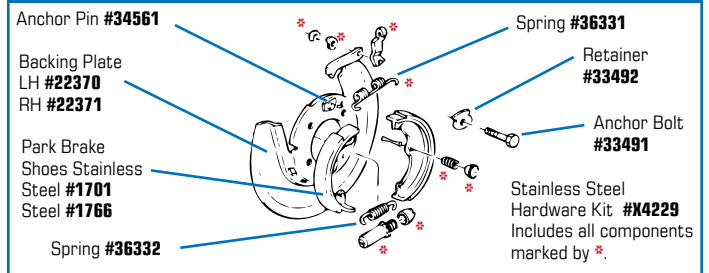

1965-67 PARKING BRAKE - BACKING PLATE