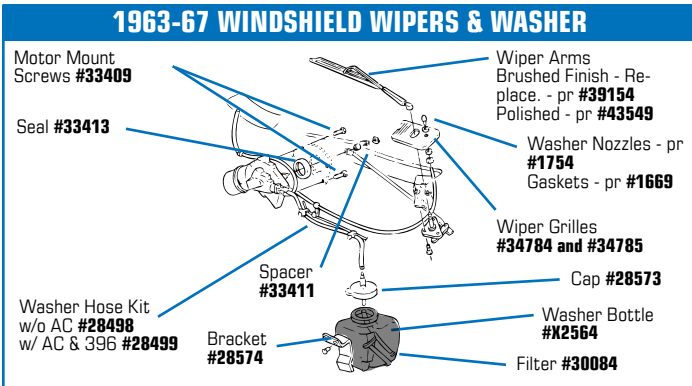

SELECTA SPEED WASHER PUMP KIT

This Windshield Washer Pump Kit is designed to be used with the Selecta Speed Wiper Motor Kit. This replaces the OEM washer pump. This kit has a push button function on the wiper switch. This kit also has a power and ground wire in the wiring harness to install the Washer Pump Kit.

52394 63-67 Selecta Speed Washer Pump Kit $49⁹⁹

Call or go online today to see our complete line of products and place your order!