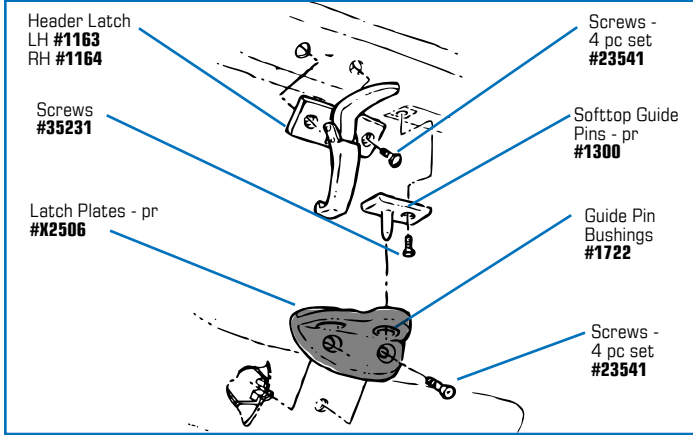

1963-67 SOFTTOP HEADER LATCHES