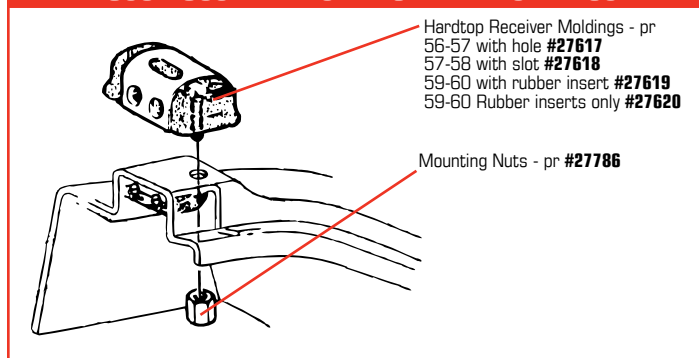

## 1956-1960 HARDTOP RECEIVER MOLDINGS

Hardtop Receiver Moldings - pr  
 56-57 with hole **#27617**  
 57-58 with slot **#27618**  
 59-60 with rubber insert **#27619**  
 59-60 Rubber inserts only **#27620**