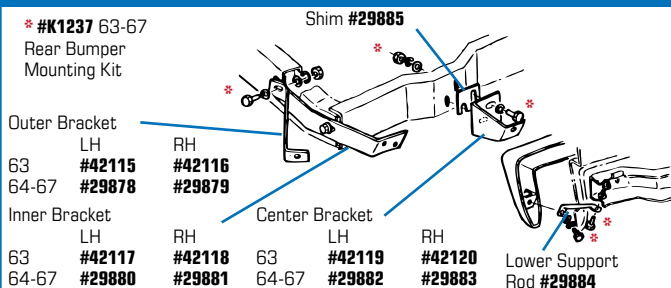

1963-67 REAR BUMPER HARDWARE

*#K1237 63-67
Rear Bumper Mounting Kit