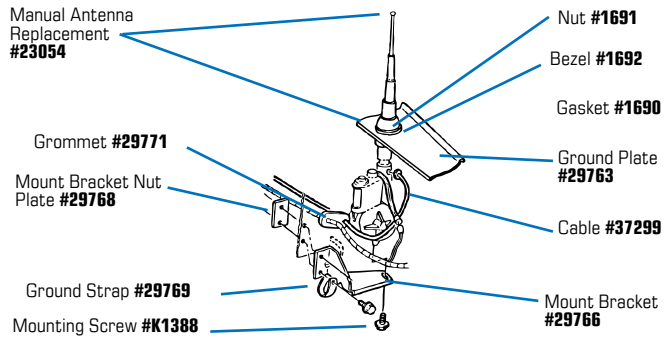

1965-66 POWER ANTENNA