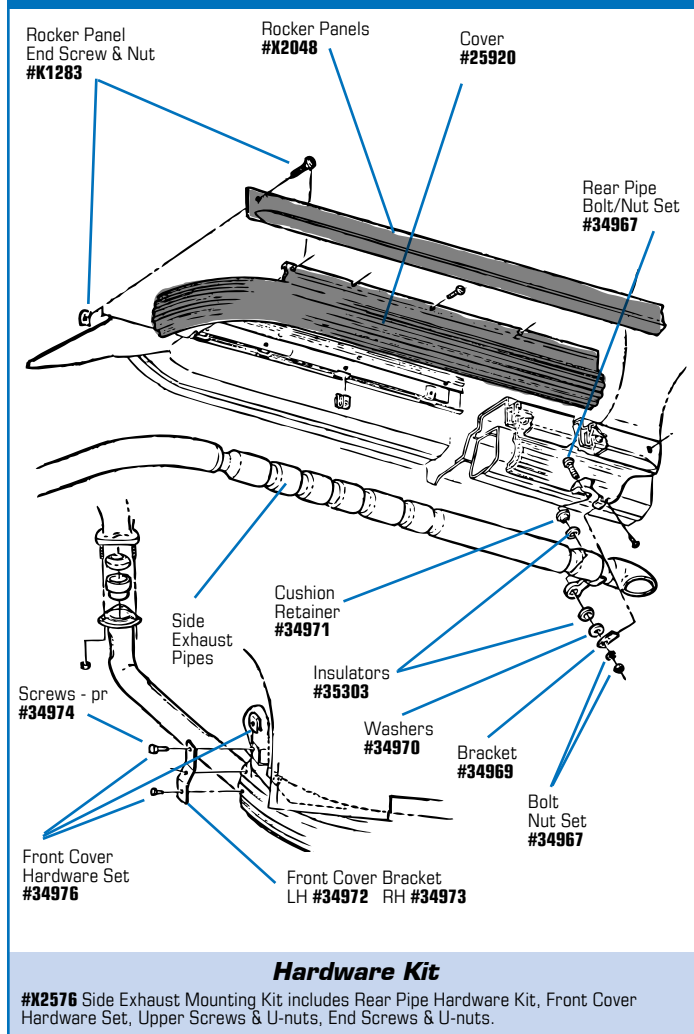

1965-67 SIDE EXHAUST

GM Sound

57923	63-67 Side Exhaust Pipes - SBC w/ 2" Manifolds, GM Sound, Aluminized	$685⁹⁹
57924	65-67 Side Exhaust Pipes - BBC w/ 2.5" Manifolds, GM Sound, Aluminized	$685⁹⁹
57925	63-65 Side Exhaust Pipes - SBC w/ 2.5" Manifolds, GM Sound, Aluminized	$685⁹⁹
57926	63-67 Side Exhaust Pipes - SBC w/ 2" Manifolds, GM Sound, Stainless	$1123⁹⁹
57927	63-65 Side Exhaust Pipes - SBC w/ 2.5" Manifolds, GM Sound, Stainless	$1123⁹⁹
57928	65-67 Side Exhaust Pipes - BBC w/ 2.5" Manifolds, GM Sound, Stainless	$1123⁹⁹
57929	63-67 Side Exhaust Pipes - Headers - 2" Highflo Inner Baffle Tube, GM Sound, Aluminized	$523⁹⁹
57932	63-67 Side Exhaust Pipes for Headers- 2" Highflo Inner Baffle Tube, GM Sound, Stainless	$676⁹⁹

NCRS Correct Sound

57946	63-67 Side Exhaust Pipes - SBC w/ 2" Manifolds, NCRS Correct Sound, Aluminized, Chrome Tip	$1061⁹⁹
57947	63-65 Side Exhaust Pipes - SBC w/ 2.5" Manifolds, NCRS Correct Sound, Aluminized, Chrome Tip	$1061⁹⁹
57948	63-67 Side Exhaust Pipes - BBC w/ 2.5" Manifolds, NCRS Correct Sound, Aluminized, Chrome Tip	$1061⁹⁹

Ultra Quiet

57951	63-65 Side Exhaust Pipes - SBC w/ 2.5" Manifolds, Ultra Quiet, Aluminized	$754⁹⁹
57953	63-65 Side Exhaust Pipes - SBC w/ 2.5" Manifolds, Ultra Quiet, Stainless	$1207⁹⁹
57952	63-67 Side Exhaust Pipes - SBC w/ 2" Manifolds, Ultra Quiet, Stainless	$1207⁹⁹

Sweet Thunder Side Exhaust Pipes continued on next page.

WARNING: Cancer and Reproductive Harm —
www.P65Warnings.ca.gov

833-4TopFlight
TopFlightAutomotive.com