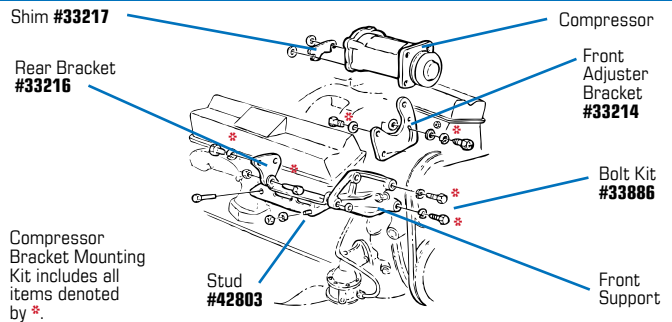

1964-67 327 AC COMPRESSOR MOUNTING

1. **33214** 64-67 AC Compressor Adjuster Brace - Front - 327 ..... **$71⁹⁹**
2. **33216** 64-67 AC Compressor Bracket - Rear - 327 ..... **$24⁹⁹**
3. **42803** 64-67 AC Compressor Bracket to Manifold Stud..... **$9⁹⁹**
4. **33430** 64-67 AC Compressor Bracket Mounting Kit - 26 pc **$22⁹⁹**
5. **35022** 64-67 AC Compressor Mount Bolts & Washers - 327..... **$7⁹⁹**
6. **33217** 64-67 AC Compressor Rear Bracket Shim - 327 ..... **$4⁹⁹**
7. **33886** 64-67 AC Compressor Support Bolts - Front..... **$9⁹⁹**