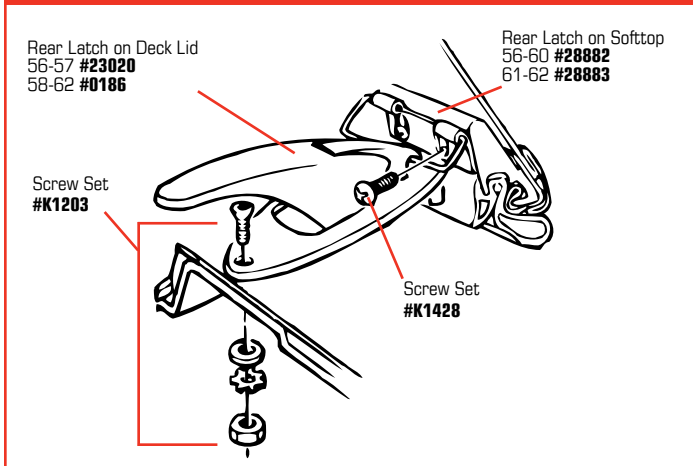

1956-1962 SOFTTOP DECK LID LATCH

WARNING: Cancer and Reproductive Harm —
www.P65Warnings.ca.gov

833-4TopFlight
TopFlightAutomotive.com