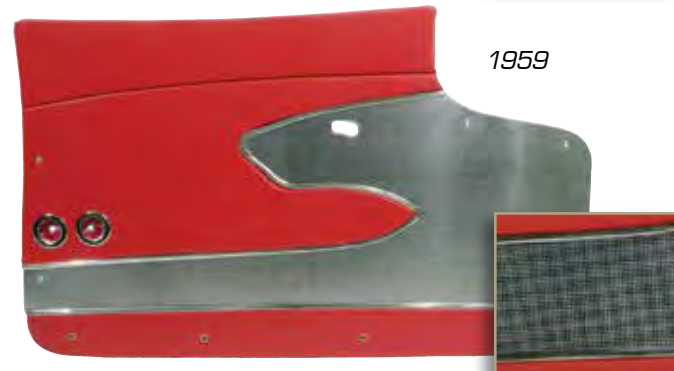

1959

1962 DELUXE DOOR PANELS

Includes pre-installed Metal Upper Supports, Reflectors, Door Opening Bezels and Trim Strips.

Find your Color Code on page 2.

4364_ 62 Deluxe Door Panels - pr **$834⁹⁹**