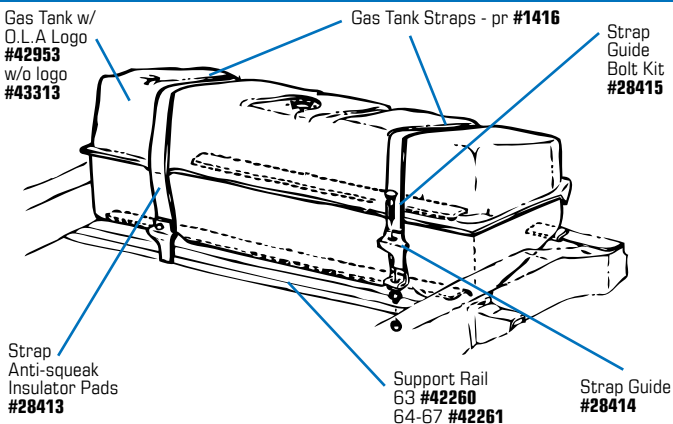

1963-67 FUEL TANK

#9991 1966 L88
Stainless Steel Pump to
Carburetor Gas Line