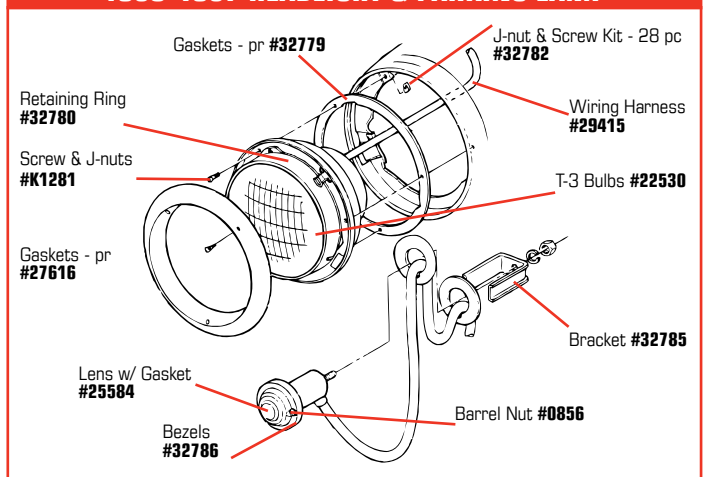

1956-1957 HEADLIGHT & PARKING LAMP

LED PARKING LIGHTS, FLASHERS & BULBS

46844	53-62	LED Parking Light Lens - Amber	$33⁹⁹
46845	53-62	LED Parking Light Lens - Clear	$33⁹⁹
45061	61-62	LED Flasher - 2 Terminal	$10⁹⁹
41439	58-60	LED Bulb - 2 High Power 1157 - White	$20⁹⁹

WARNING: Cancer and Reproductive Harm — www.P65Warnings.ca.gov

833-4TopFlight
TopFlightAutomotive.com