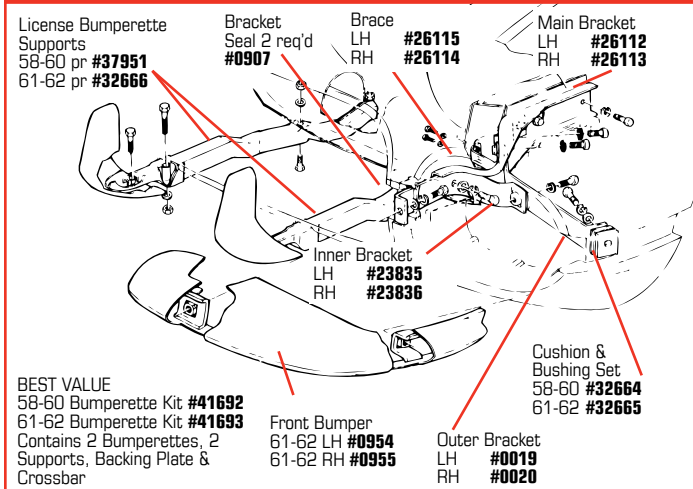

1958-1962 FRONT BUMPER

FRONT BUMPERS & HARDWARE

26106	58-62	Front Bumper "M" Headmark Bolts - pr	$8⁹⁹
26108	58-62	Front Bumper Bolt Kit	$29⁹⁹
K1459	58-62	Front Brackets to Bumper Bolt Kit - 16 pc set	$45⁹⁹
26107	58-62	Front License Bumper Bolt Kit	$16⁹⁹
0954	61-62	Bumper - Front - LH	$690⁹⁹
0955	61-62	Bumper - Front - RH	$690⁹⁹
26115	58-62	Bumper Bracket, Front Brace, LH	$26⁹⁹
26114	58-62	Bumper Bracket, Front Brace, RH	$26⁹⁹
23835	58-62	Bumper Bracket, Front Inner, LH	$24⁹⁹
23836	58-62	Bumper Bracket, Front Inner, RH	$24⁹⁹
26112	58-62	Bumper Bracket, Front Main, LH	$69⁹⁹
26113	58-62	Bumper Bracket, Front Main, RH	$71⁹⁹
0019	58-62	Bumper Bracket, Front Outer, LH	$58⁹⁹
0020	58-62	Bumper Bracket, Front Outer, RH	$56⁹⁹
0907	58-62	Bumper Bracket Seal, Front - 2 req'd	$10⁹⁹
32664	58-60	Bumper Mounting Cushion & Bushing Set - Front & Rear	$33⁹⁹
32665	61-62	Bumper Mounting Cushion & Bushing Set - Front Only	$15⁹⁹
43733	58-62	Bumper Mounting Shim Kit	$4⁹⁹
27312	58-60	Bumper Bracket - Inner	$63⁹⁹
27311	58-60	Bumper Bracket - Outer LH	$37⁹⁹
27641	58-60	Bumper Bracket - Outer RH	$37⁹⁹
27313	58-60	Bumper Bracket to Frame Brace	$81⁹⁹
32664	58-60	Bumper Mounting Cushion & Bushing Set - Front & Rear	$33⁹⁹
X2496	58-60	Bumper Rear Seal - 4 req'd	$12⁹⁹
41692	58-60	Bumperette Kit - includes LH Front Bumper, RH Front Bumper, Backing Plate, Cross Bar, LH & RH Supports & Bolt Kit	$418⁹⁹
41693	61-62	Bumperette Kit - includes LH Front Bumper, RH Front Bumper, Backing Plate, Cross Bar, LH & RH Supports & Bolt Kit	$418⁹⁹
49475	58-62	Front License Bumpers	$224⁹⁹
37951	58-60	License BUMPERETTE Supports - pr	$86⁹⁹
32666	61-62	License BUMPERETTE Supports - pr	$86⁹⁹
0032	58-62	License Assembly Backing Plate	$60⁹⁹
0033	58-62	License Assembly Cross Bar	$35⁹⁹
27319	58-62	License Plate Mount Kit	$2⁹⁹
32668	58-62	License Plate Rubber Bumper - Front	$6⁹⁹
0871	58-62	Bumper Cushion	$5⁹⁹
30419	58-60	Bumperette - LH	$381⁹⁹
30420	58-60	Bumperette - RH	$381⁹⁹
27314	58-60	License Lamp Assemblies - pr	$133⁹⁹
27319	56-60	License Plate Mount Kit	$2⁹⁹
27320	56-60	License Plate Rubber Bumper	$2⁹⁹
27321	61-62	License Plate Rubber Bumper	$1⁹⁹
27323	61-62	Rear License Plate BUMPERETTE Bolt Kit	$14⁹⁹
41113	58-60	Rear Bumper Bolt Kit - Correct 46 pc	$42⁹⁹
41114	61-62	Rear Bumper Bolt Set - "WB" 30 pc	$22⁹⁹
K1254	58-60	Rear Bumper Mount Bolt Kit - 52 pc - Replace	$27⁹⁹
K1255	61-62	Rear Bumper Mount Bolt Kit - 74 pc - Replace	$18⁹⁹
43733	58-62	Rear Bumper Mount Shim Kit - 4 pc	$4⁹⁹
41111	58-60	Rear Bumper Nut Set - Marsden 8 pc	$9⁹⁹
41112	58	Rear Bumper Seals - In Trunk - pr	$64⁹⁹
28645	58-60	Rear License T Bracket	$29⁹⁹
27318	56-60	Rear License Bracket Mount Kit	$10⁹⁹
27309	58-60	Rear Vertical Bumper Bracket - 2 req'd	$46⁹⁹
27587	58-60	Tailpipe Retainers - Mount in Bumper	$119⁹⁹
27310	58-60	Vertical Bumper Bracket to Crossmember Bolt Kit	$8⁹⁹

WARNING: Cancer and Reproductive Harm —
www.P65Warnings.ca.gov

833-4TopFlight
TopFlightAutomotive.com