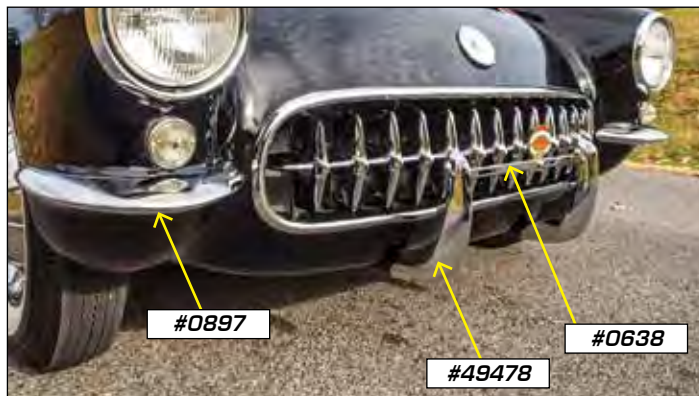

FRONT BUMPERS & HARDWARE

41099	53-55	Front Bumper - Vertical	$339⁹⁹
41100	53-55	Front Bumper - Inner Horizontal	$289⁹⁹
41101	53-55	Front Bumper - Outer Horizontal	$339⁹⁹
41102	53-55	Front Bumper - Center Bullet	$339⁹⁹
27319	56-62	License Plate Mount Kit - Rear	$2⁹⁹
27320	56-62	License Plate Rubber Bumper	$2⁹⁹
27322	61-62	License Plate Mount Special Nut - Rear.....	$36⁹⁹
0897	56-57	Front Crescent Bumper	$255⁹⁹
49477	53-55	Front License Bumpers - pr	$279⁹⁹
49478	56-57	Front License Bumper	$265⁹⁹
0642	53-57	Front License Bumper Brackets.....	$122⁹⁹
0643	53-57	Front License Bumper Supports	$50⁹⁹
K1349	53-57	Front License Bumper Bolt Kit - 28 pc	$13⁹⁹
0638	53-57	Front License Cross Bar	$43⁹⁹
0639	53-57	Front License Supports & Brackets - pr.....	$142⁹⁹