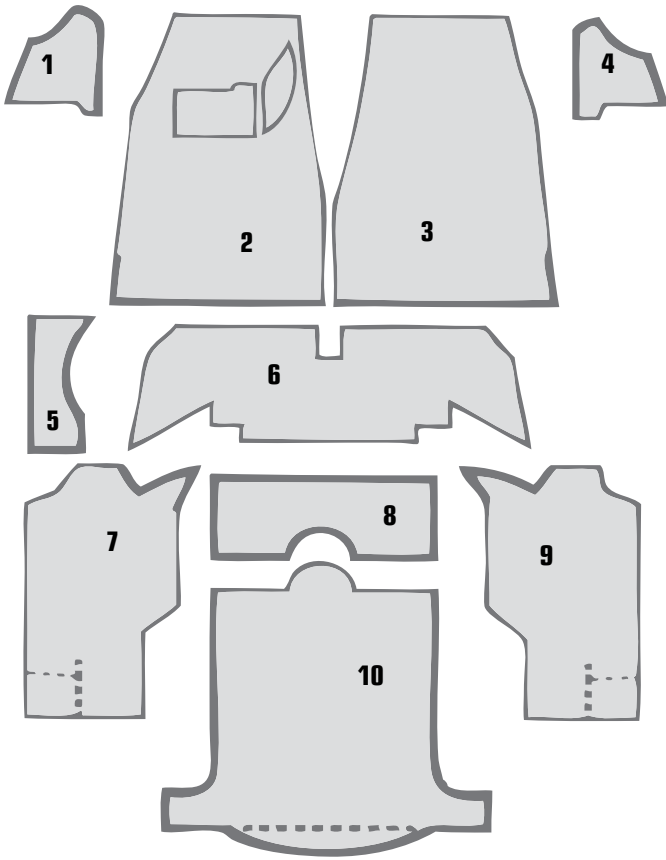

FLOOR DRAIN PLUGS

K1194	63-67 Floor Drain Plugs - 8 pc.....	$5⁹⁹

Incomparable DETAILS & QUALITY! The ONLY 1965-67 Carpet for the True Restorer!