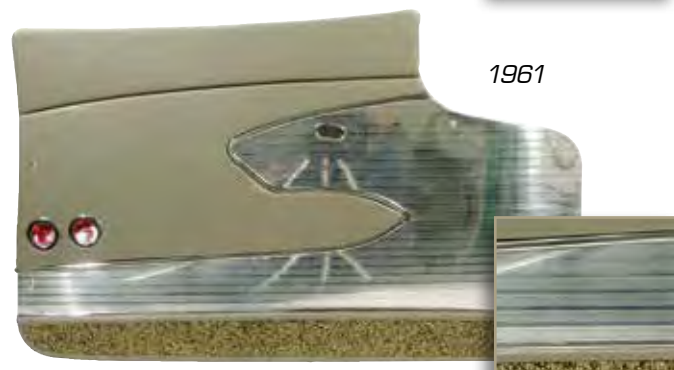

1961

1959-1961 DOOR PANELS

Corvette America is dedicated to continually improving their interior products with over three decades of research, development and manufacturing experience. That dedication to quality improvement is evident in the new 1959-1961 Door Panels.

These Door Panels are improved with raised inserts that are reshaped and rounded for a softer, more original appearance that fit perfectly with the new S-Trim. The upper part of the panel now has a thin layer of foam padding under the vinyl for a more upholstered look and feel. The arc of the sew line on the upper panel is patterned to the upper part of the chip board for a parallel fit between the two pieces. The top of the panel has been radius cut to match the contour of the original GM panels.