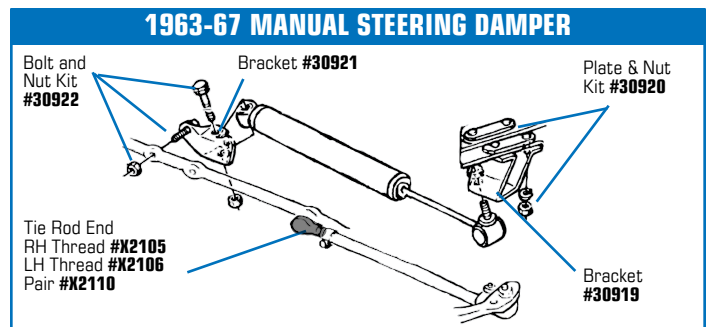

WARNING: Cancer and Reproductive Harm —
www.P65Warnings.ca.gov

833-4TopFlight
TopFlightAutomotive.com