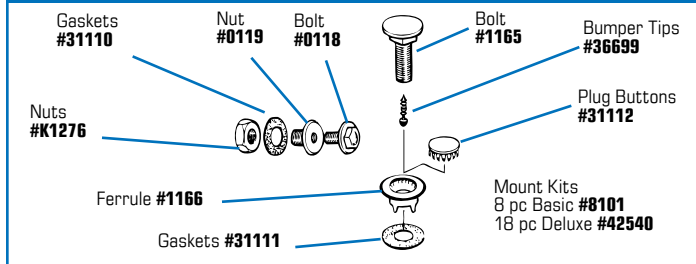

## 1963-67 HARDTOP MOUNTING BOLTS