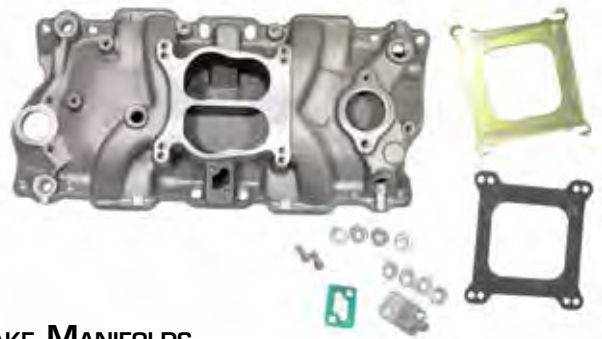

INTAKE MANIFOLDS

These manifolds do not have a provision for an oil filler tube So they require use with valve covers with an oil filler hole. Holley Spreadbore carb will not work with this manifold.

41760	57-62	Intake Manifold - Small Block - Polished	$274⁹⁹
41761	57-62	Intake Manifold - Small Block - Satin.....	$203⁹⁹