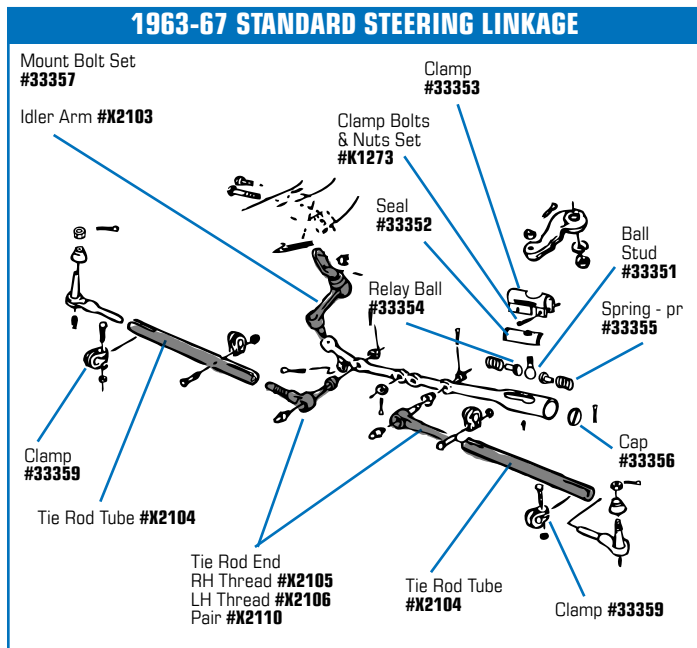

#30928 Steering Damper Shock Kit

STEERING DAMPER

30919	63-67 Steering Damper Bracket on Frame	$30⁹⁹
30921	63-67 Steering Damper Bracket on Relay Rod	$33⁹⁹
30920	63-67 Steering Damper Bracket on Frame Kit	$10⁹⁹
30922	63-67 Steering Damper Bracket on Rod Bolt & Nut Set...	$6⁹⁹
30928	63-67 Steering Damper Shock Kit.....	$180⁹⁹