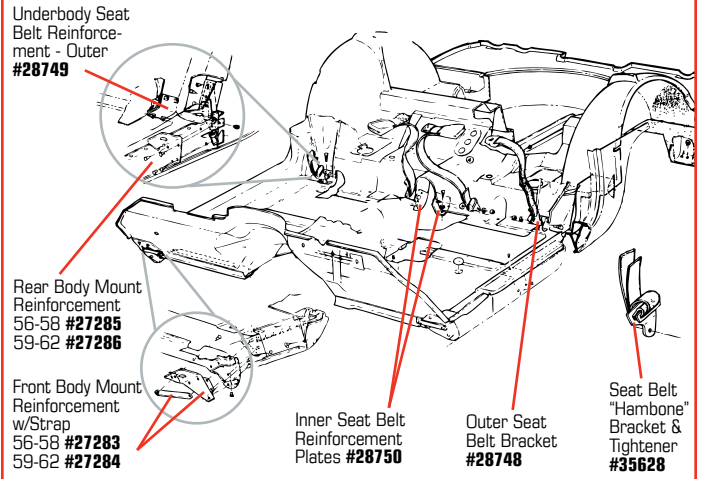

1956-1962 BODY REINFORCEMENTS

BODY REINFORCEMENTS

35748	56-62	Driveshaft Underbody Metal Scatter Shield.....	$44⁹⁹
27283	56-58	Front Body Mount Reinforcements w/ Strap - Aluminum - pr	$111⁹⁹
27284	59-62	Front Body Mount Reinforcements w/ Strap - Steel - pr	$103⁹⁹
25763	56-62	Body Mount Reinforcement - Steel.....	$69⁹⁹
28750	56-62	Inner Seat Belt Reinforcement Plates - pr.....	$45⁹⁹
28748	56-62	Outer Seat Belt Bracket	$35⁹⁹
28749	56-62	Outer Seat Belt Underbody Reinforcement.....	$20⁹⁹
27285	56-58	Rear Body Mount Reinforcements - Alum - pr	$66⁹⁹
27286	59-62	Rear Body Mount Reinforcements - Steel - pr	$49⁹⁹
35628	56-62	Seat Belt Floor "Hambone" Bracket and Tightener	$32⁹⁹
40491	62	Seat Belt "D" Ring Only - Late 62.....	$21⁹⁹
35516	56-60	Underbody Retainer Plates - 22 pc set - includes seat hold down, trunk hinge, gas tank strap plates, gas tank strap retainer & outer seat belt plates.	$117⁹⁹
35517	61-62	Underbody Retainer Plates - 18 pc set.....	$111⁹⁹
K1314	53-62	Body Assembly Rivets - Aluminum - Round Head - 3/16" x 1/2" - 25 pc set.....	$8⁹⁹
35511	56-62	Body Mount Bolts - "TR" - 10 pc set	$24⁹⁹
35509	53-62	Body Mount Cardboard Shims - 10 pc set	$23⁹⁹
2660	53-57	Body Mount Kit.....	$81⁹⁹
2661	58-62	Body Mount Kit.....	$81⁹⁹
35508	53-62	Body Mount Metal Shims - 10 pc set.....	$29⁹⁹
35510	53-62	Body Mount Rubber Pads - Ribbed - 8 pc set.....	$17⁹⁹
22176		Frame Paint - Quart	$31⁹⁹