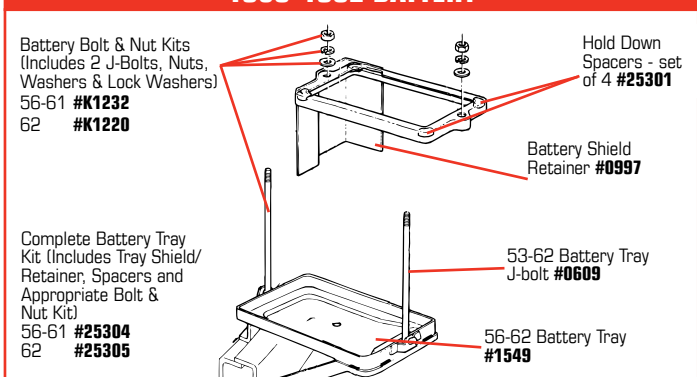

1956-1962 BATTERY

FUEL INJECTION AIR CLEANERS

27215	58-62	Adapter	$173⁹⁹
35328	58-62	Adapter Gasket	$5⁹⁹
35325	57	Cover	$134⁹⁹
35326	57	Element	$21⁹⁹
27216	58-61	Element - Exact Reproduction	$82⁹⁹
43731	62	Element	$55⁹⁹
27217	58-62	Fender Mount Bracket Plate	$31⁹⁹
28635	56-62	F.I. Fresh Air Hose Inlet Screen w/ Screws	$27⁹⁹
27218	58-62	Hoses - 2 pc	$53⁹⁹
27221	58-60	Hose Bracket - 1960 Early	$14⁹⁹
27222	60	Hose Bracket - 1960 Late	$12⁹⁹
27223	61-62	Hose Brackets - 3 pc	$37⁹⁹
27219	58-62	Hose Clamp - Correct	$31⁹⁹