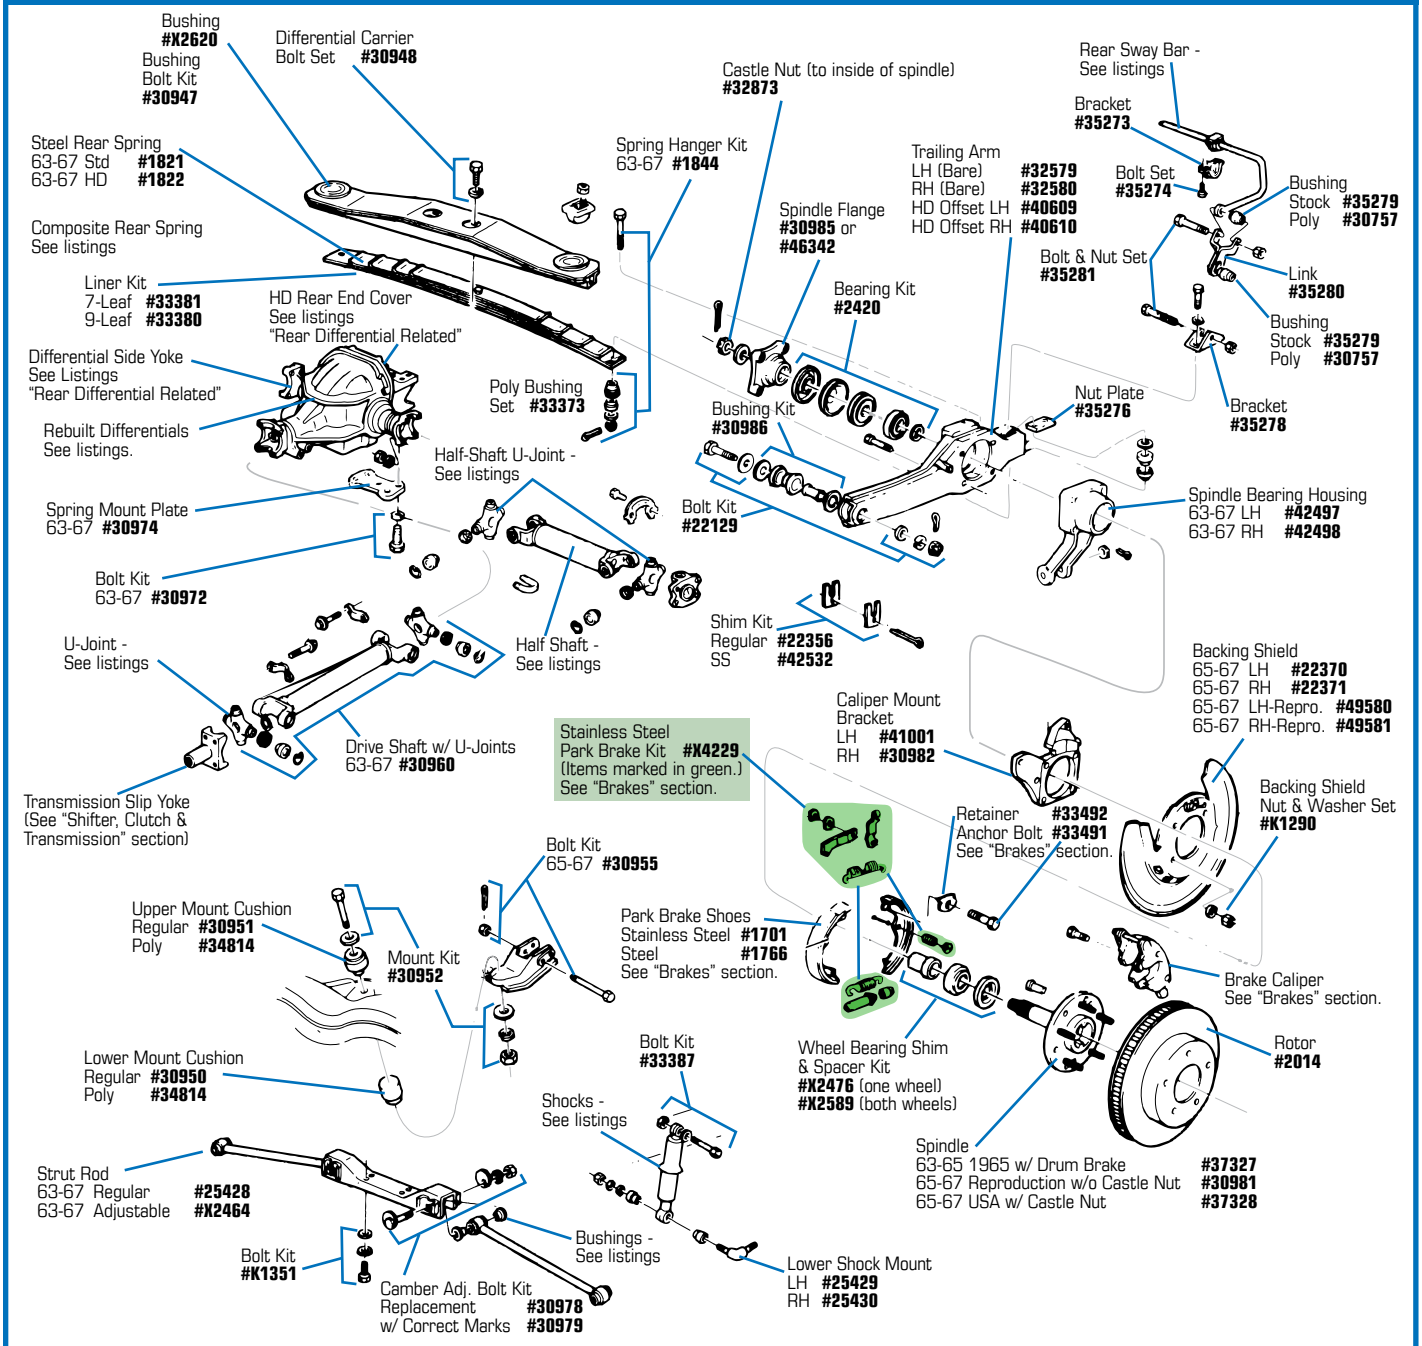

**#40432 1965-67
Trailing Arm Assembly
RH w/ New Rotor**

- **34072** 63-67 Trailing Arm Bushing Plate **$1⁹⁹**
- **34073** 63-67 Trailing Arm Bushing Sleeve **$6⁹⁹**
- **34074** 63-67 Trailing Arm Bushing Sleeve - SS **$8⁹⁹**
- **52150** 65-67 Trailing Arm Cotter Pin **$1⁹⁹**
- **37326** 63-64 Trailing Arm to Spindle Support Stud **$36⁹⁹**
- **36907** 65-67 Trailing Arm to Spindle Support Stud Set **$11⁹⁹**
- **22356** 65-67 Trailing Arm Shim Kit - 16 pc **$45⁹⁹**
- **42532** 65-67 Trailing Arm Shim Kit - Stainless Steel w/ Bolts... **$43⁹⁹**
- **36910** 65-67 Trailing Arm Spindle Support Studs **$2⁹⁹**
- **X2615** 63-67 Transmission Yoke Hardware Kit **$4⁹⁹**
- **49189** 63-67 U-Joint Strap Kit - HD Long **$18⁹⁹**
- **49190** 63-67 U-Joint Strap Kit - HD **$94⁹⁹**
- **2420** 63-67 Wheel Bearing Kit - Rear - 6 pc **$43⁹⁹**
- **X2589** 63-67 Wheel Bearing Shim & Spacer Kit - Does 1 Car... **$50⁹⁹**
- **X2476** 63-67 Wheel Bearing Shim & Spacer Kit - 11 pc **$30⁹⁹**
- **35288** 63-67 Wheel Bearing Spacer **$16⁹⁹**
- **36906** 63-67 Wheel Lug Stud **$2⁹⁹**

1963-1967 REAR SUSPENSION