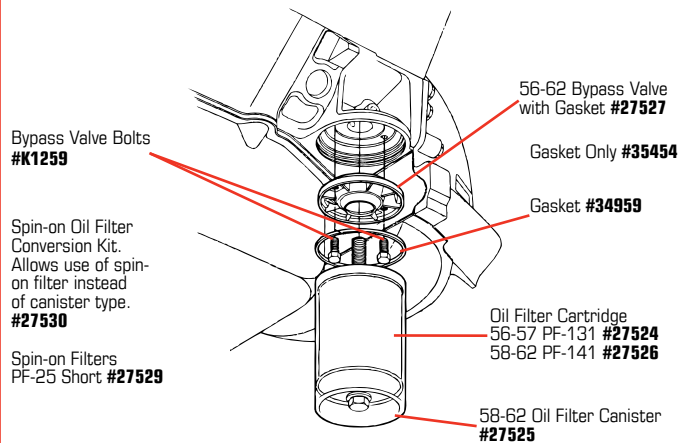

1956-1962 OIL FILTER