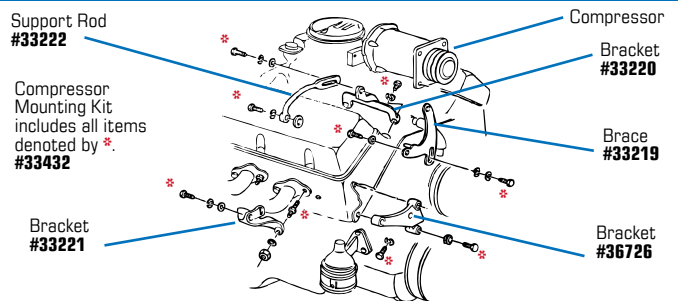

1966-67 427 AIR COMPRESSOR MOUNTING

1. **33219** 66-67 AC Compressor Adjuster Brace - 427 ..... **$45⁹⁹**
2. **K1256** 66-67 AC Compressor Adjuster Brace Pivot Bolt & Washer Set - 427 ..... **$4⁹⁹**
3. **36726** 66-67 AC Compressor Bracket - Front - 427 ..... **$101⁹⁹**
4. **33221** 66-67 AC Compressor Bracket - Rear - 427 ..... **$91⁹⁹**
5. **36727** 66-67 AC Compressor Bracket Bolt Kit - Rear - 427..... **$2⁹⁹**
6. **33432** 66-67 AC Compressor Bracket Mount Kit - 30 pc..... **$24⁹⁹**
7. **33222** 66-67 AC Compressor Rear Support Rod - 427 ..... **$45⁹⁹**
8. **33220** 66-67 AC Compressor Rear Support Rod Bracket - 427 **$74⁹⁹**