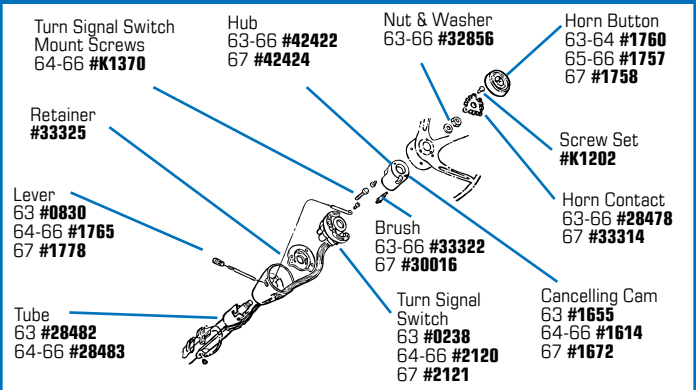

1963-67 STANDARD STEERING COLUMN