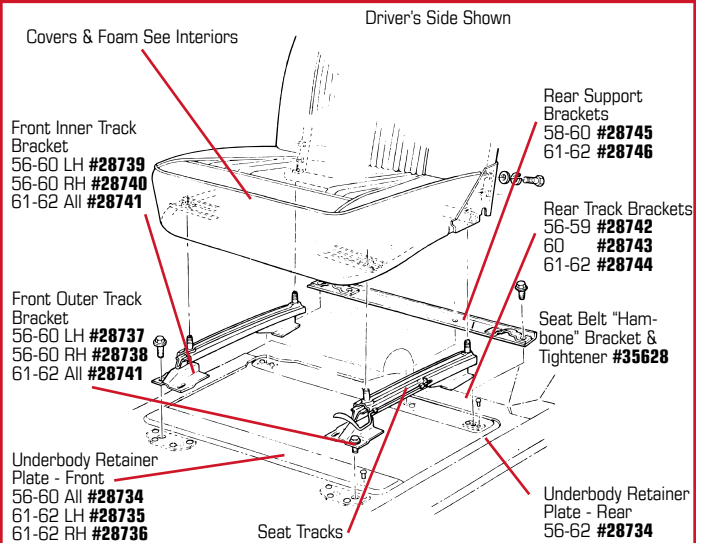

#0987 1959
Door & Kick Panel
Sheet Metal Set

1956-1962 SEAT HARDWARE