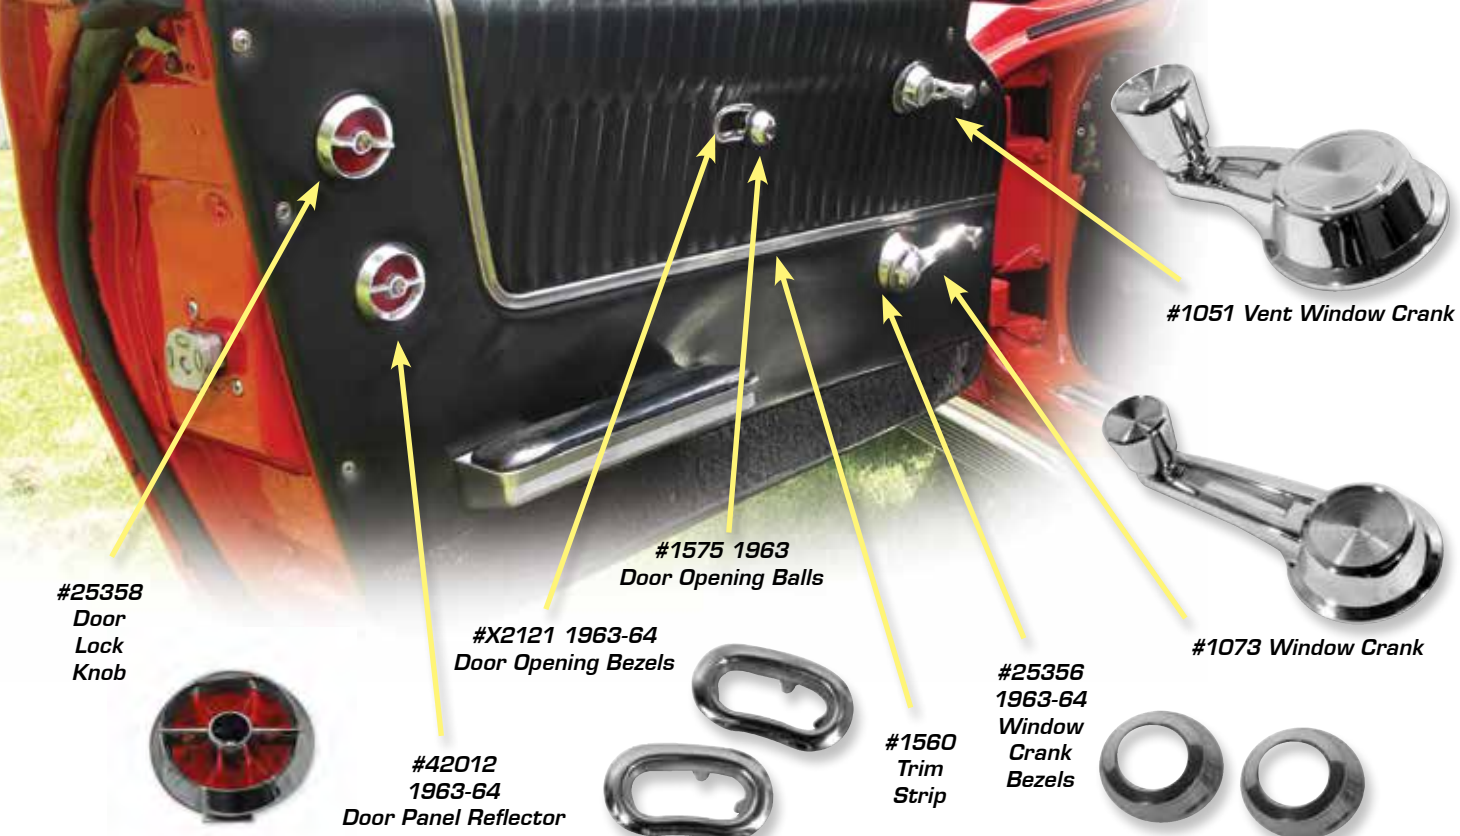

#1560
Trim
Strip

#25356
1963-64
Window
Crank
Bezels

#1051 Vent Window Crank

#25358
Door
Lock
Knob

#42012
1963-64
Door Panel Reflector