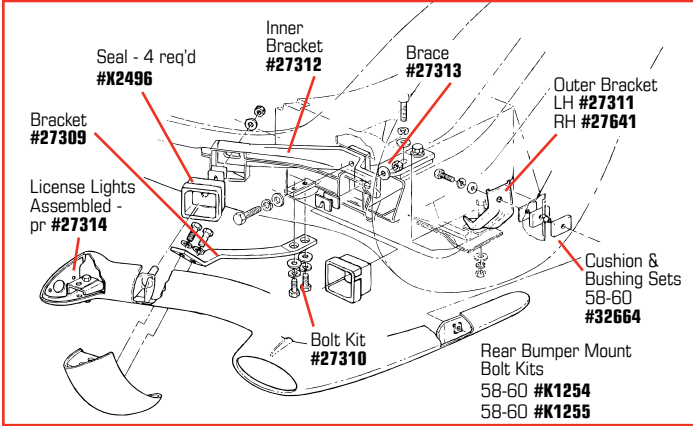

1958-1960 REAR BUMPER