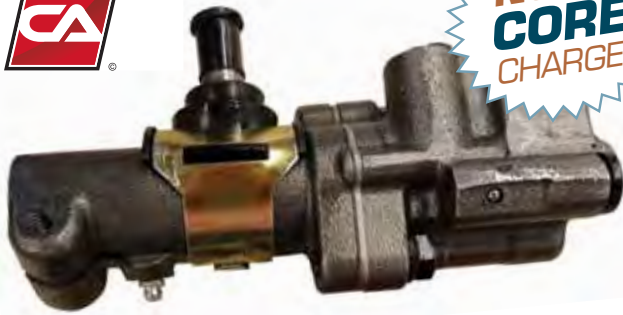

**NO
CORE
CHARGE**

#1999 NEW PS Control Valve

POWER STEERING CONTROL VALVES & CYLINDERS

New units provide the utmost convenience at a great price. These New units are similar in price to Rebuilt units found elsewhere! Each rebuilt Control Valve & Cylinder requires the exchange of a core in reconditionable, non-damaged condition. If no core is available at time of purchase, a refundable core charge is required.

- **1999** 63-67 Power Steering Control Valve - **New** - No Core... **$226⁹⁹**
- **20760** 63-67 Power Steering Control Valve - Rebuilt **$139⁹⁹**
- **29990** 63-67 Power Steering Control Valve Core Charge **$150⁰⁰**
- **X2171** 63-67 Power Steering Cylinder - **New** - No Core **$142⁹⁹**
- **20761** 63-67 Power Steering Cylinder - Rebuilt..... **$135⁹⁹**
- **29989** 63-67 Power Steering Cylinder Core Charge..... **$100⁰⁰**

Note: Core Charge will be refunded upon return of an Original Valve / Cylinder in Rebuildable Condition.

POWER STEERING CONVERSION KITS

Kits contain everything you need to convert to power steering. All parts covered by 90-day manufacturer's warranty. Belts must be purchased separately.

- **2010** 63-67 Small Block **$969⁹⁹**
- **2013** 63-67 Small Block - HP **$1099⁹⁹**
- **42763** 66-67 Big Block..... **$1265⁹⁹**