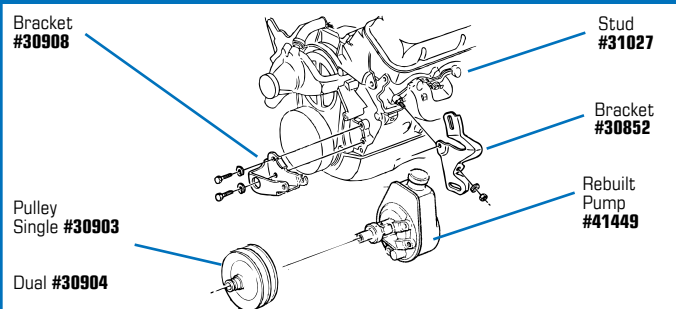

1965-67 BIG BLOCK POWER STEERING PUMP