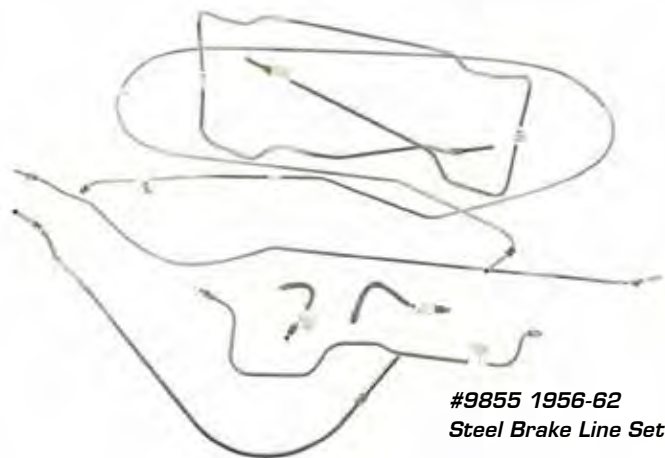

1953-1962 BRAKE PEDAL & MASTER CYLINDER