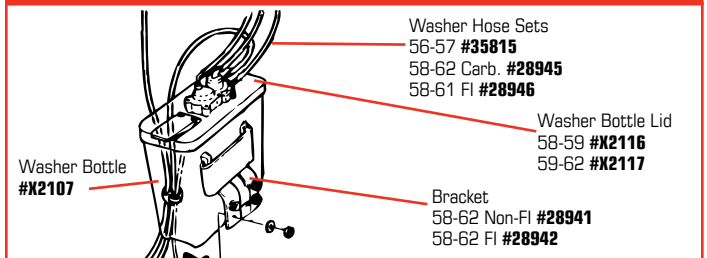

1956-1962 WASHER RESERVOIR

WINDSHIELD

22200	53-55	Windshield - Clear (Additional Shipping Charge).....	$325⁹⁹
22202	56-62	Windshield - Clear (Additional Shipping Charge).....	$407⁹⁹
30410	56-61	Windshield Lower Channel.....	$463⁹⁹
30411	62	Windshield Lower Channel.....	$463⁹⁹
30412	56-62	Windshield Upper Channel.....	$381⁹⁹
30413	56-62	Windshield Upper w/ Visor Holes - Stainless.....	$463⁹⁹
30414	56-62	Windshield Upper w/o Visor Holes Stainless.....	$463⁹⁹
30415	56-62	Windshield Lower Stainless Steel.....	$463⁹⁹
30425	56-61	Windshield Frame Assembly w/Glass.....	$3495⁹⁹
30426	56-61	Windshield Frame Assembly w/Glass w/ Visor Holes.....	$3495⁹⁹
30427	62	Windshield Frame Assembly w/Glass.....	$3365⁹⁹
41331	56-62	Windshield Frame - Upper - Nut Plates - pr.....	$26⁹⁹
41332	56-62	Windshield Frame - Lower - Nut Plates - pr.....	$21⁹⁹
41333	56-62	Windshield Frame - Lower - Body T-Bolt & Nut Set - 8 pc.....	$27⁹⁹
K1062	56-62	Windshield Frame Screw Set - 12 pc.....	$7⁹⁹

WARNING: Cancer and Reproductive Harm —
www.P65Warnings.ca.gov

833-4TopFlight
TopFlightAutomotive.com