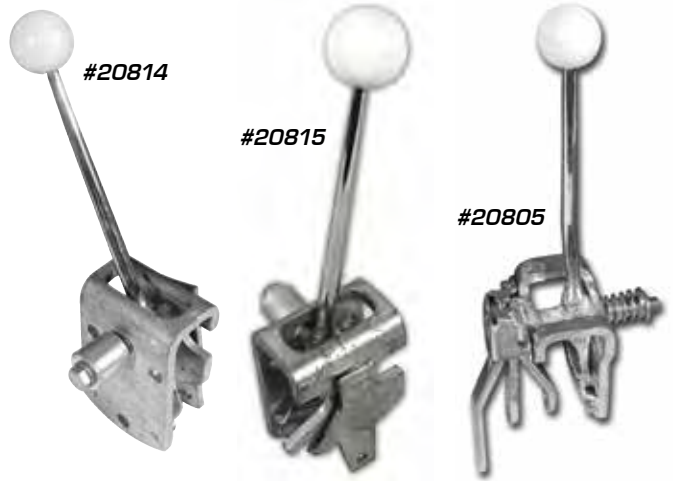

SHIFTERS & LINKAGE

20813	56	Shifter - Automatic.....	$378⁹⁹
20814	57-61	Shifter - Automatic.....	$343⁹⁹
20815	62	Shifter - Automatic.....	$305⁹⁹
20800	56	Shifter - 3 Speed	$384⁹⁹
20801	57-58	Shifter - 3 Speed	$315⁹⁹
20802	59-62	Shifter - 3 Speed	$392⁹⁹
20805	57-58	Shifter - 4 Speed	$397⁹⁹
20806	59-62	Shifter - 4 Speed	$458⁹⁹
20830	56-62	Shifter Linkage - 3 Speed.....	$97⁹⁹
20835	57-62	Shifter Linkage - 4 Speed - Borg-Warner.....	$146⁹⁹
20836	57-62	Shifter Linkage - 4 Speed - Muncie.....	$152⁹⁹