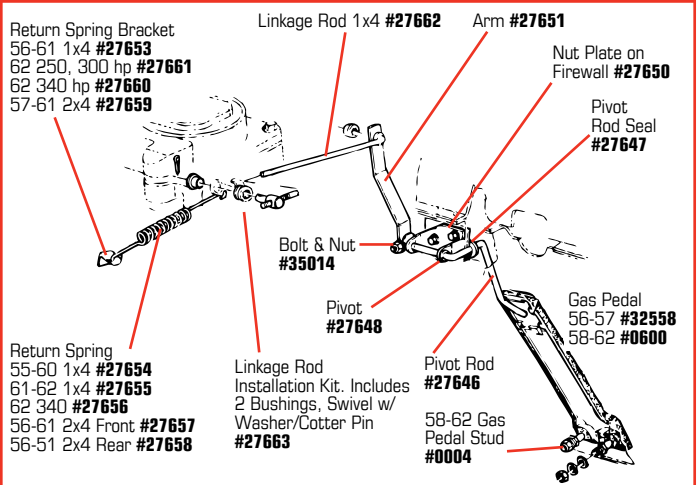

1955-1962 ACCELERATOR & LINKAGE

Call or go online today to see our complete line of products and place your order!