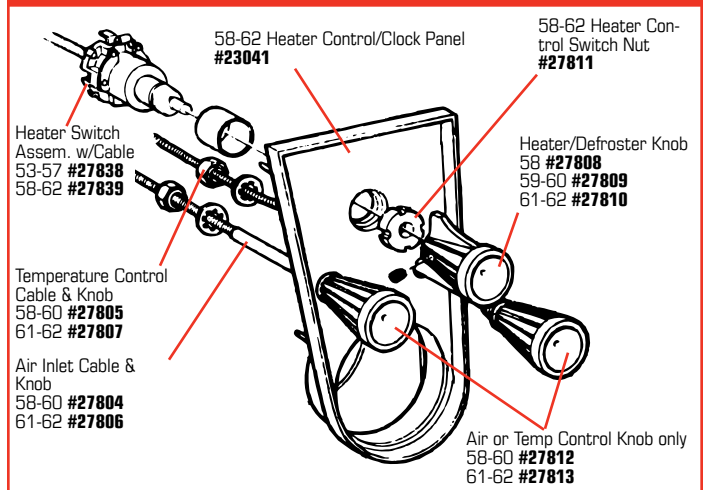

1958-1962 HEATER / DEFROSTER CONTROL

Call or go online today to see our complete line of products and place your order!