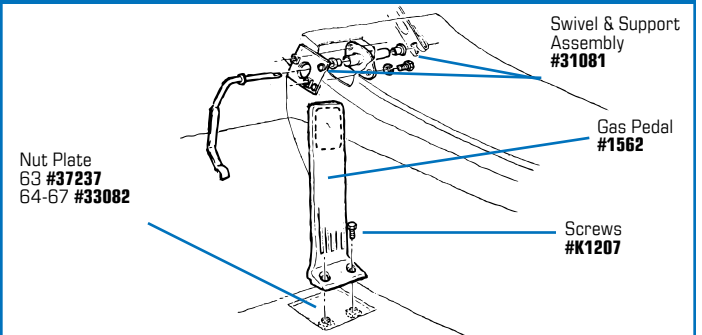

1963-67 ACCELERATOR PEDAL/CONTROL