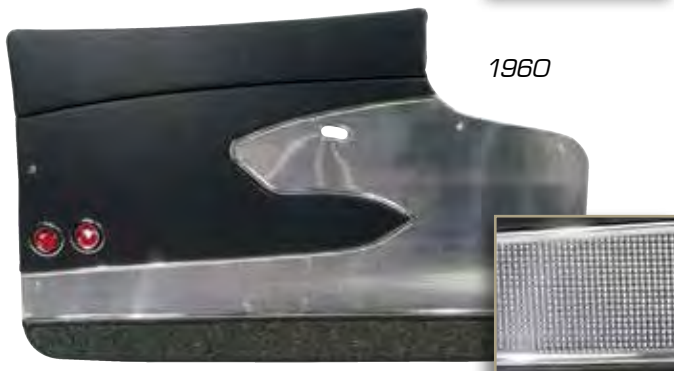

1958 DELUXE DOOR PANELS

Includes pre-installed Upper Metal Supports, S-Trim, Sheet Metal, Reflectors and Door Opening Bezels. Kick Panel Sheet Metal included. **Find your Color Code on page 2.**

4347_ 58 Deluxe Door Panels - pr **$1575⁹⁹**

1959-1961 DELUXE DOOR PANELS

Includes pre-installed Metal Upper Supports, S-Trim, Sheet Metal, Reflectors & Door Opening Bezels Kick Panel Sheet Metal included.

Find your Color Code on page 2.

4352_ 59 Deluxe Door Panels - pr **$1297⁹⁹**

4358_ 60 Deluxe Door Panels - pr **$1297⁹⁹**

4359_ 61 Deluxe Door Panels - pr **$1297⁹⁹**

If you want the best door panels for your 1959-61 Corvette, this is the place! We now produces all of these panels with the only true reproduction door panel backs available. That means greatly improved quality, superior fit and the highest value for your restoration dollar!

1960-1962 Corvette Owners Please Note: When ordering 1960, 1961 or 1962 door panels, select code **20** for the original Olive Black Tuxedo carpet strip at the base of the panels. If you order or have 100% black carpet (vs. original Olive Black) and want door panels with matching carpet strips, select code **B1**.

1962 DELUXE DOOR PANELS

Includes pre-installed Metal Upper Supports, Reflectors, Door Opening Bezels and Trim Strips.

Find your Color Code on page 2.

4364_ 62 Deluxe Door Panels - pr **$834⁹⁹**

1960

1959-1961 DOOR PANELS

Corvette America is dedicated to continually improving their interior products with over three decades of research, development and manufacturing experience. That dedication to quality improvement is evident in the new 1959-1961 Door Panels.