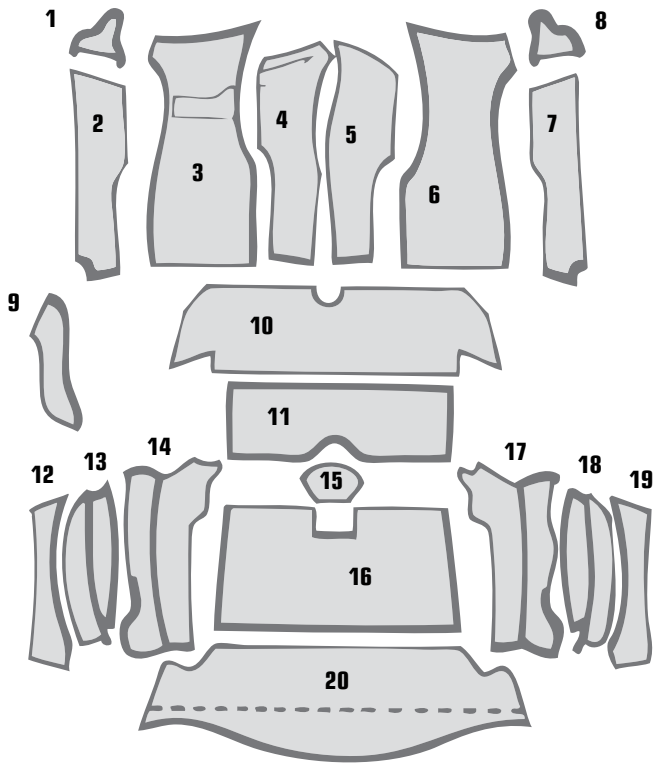

1963-1964 Carpet

LOOP CARPET WITH ORIGINAL FOAM BACK

Loop Carpet with original foam padding. Install as is for an accurate restoration of your 1963-1964 Corvette. For superior noise & heat reduction, also use a Carpet Insulation Kit or Heat Barrier Kit.

Find your Color Code on page 82.

- **4506**_ 63 Loop Carpet w/ Foam Back Padding - Coupe **$449⁹⁹**
- **4505**_ 63 Loop Carpet w/ Foam Back Padding - Conv..... **$449⁹⁹**
- **4508**_ 64 Loop Carpet w/ Foam Back Padding - Coupe **$449⁹⁹**
- **4507**_ 64 Loop Carpet w/ Foam Back Padding - Conv. **$449⁹⁹**

LOOP CARPET - WITHOUT PADDING

Loop carpet just like our Foam Back sets above, only without padding. Once installed, it looks exactly the same as the original carpet set. But you save more money! For superior noise and heat reduction, also use a Carpet Insulation Kit or Heat Barrier Kit.

- **4510**_ 63 Loop Carpet w/o Padding - Coupe..... **$387⁹⁹**
- **4509**_ 63 Loop Carpet w/o Padding - Convertible **$387⁹⁹**
- **4512**_ 64 Loop Carpet w/o Padding - Coupe..... **$387⁹⁹**
- **4511**_ 64 Loop Carpet w/o Padding - Convertible **$387⁹⁹**
- **35611** 63-67 Carpet Dimmer Switch Grommet - Rubber **$9⁹⁹**

Note: All Carpet Sets for 1964 Corvette Coupes include the Power Vent Carpet Sections as original.