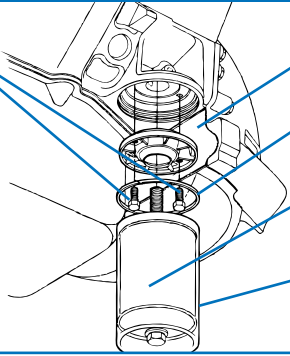

1963-67 OIL FILTER

Bypass Valve Bolts
#K1259

Spin-on Oil Filter Conversion Kit. Allows use of spin-on filter instead of cannister type.
#27530

Spin-on Filters PF-25 Short
#27529

63-67 Bypass Valve w/ Gasket
#27527

Gaskets

Oil Filter Cartridge 63-67 PF-141
#27526

63-67 Oil Filter Cannister
#27525