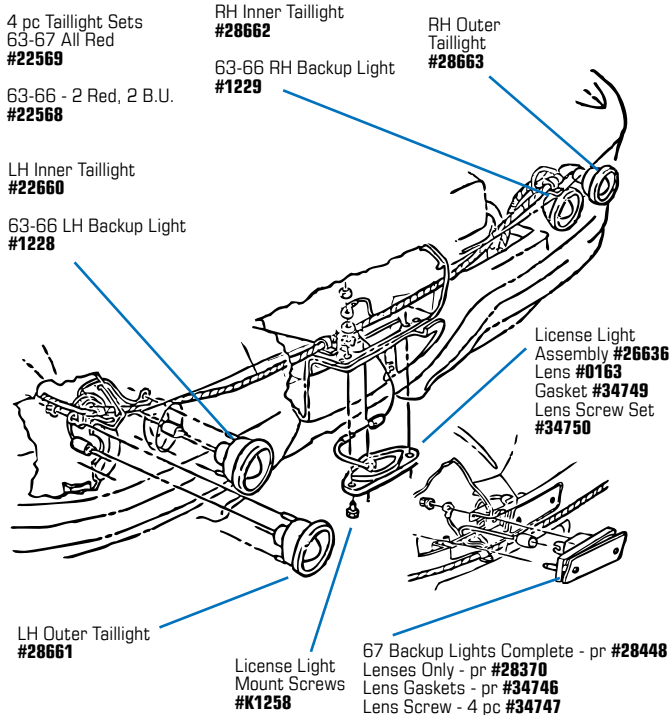

1963-67 LICENSE, BACKUP & TAILLIGHTS

LOCKS

23811	63-66 Door Locks - pr.....	$39⁹⁹
23812	67 Door Locks - pr.....	$28⁹⁹
28759	63-67 Door Lock Bezel.....	$9⁹⁹
32794	63-67 Door Lock Pawl.....	$4⁹⁹
32795	63-67 Door Lock Pawl Retaining Clips - pr.....	$3⁹⁹
28758	63-67 Door Lock Retainer.....	$10⁹⁹
37295	63 Glove Box Lock.....	$48⁹⁹
23830	64-67 Glove Box Lock.....	$24⁹⁹
34660	63 Glove Box Lock Retainer.....	$10⁹⁹
33248	64-67 Glove Box Lock Retainer.....	$10⁹⁹
23800	63-64 Ignition Lock.....	$16⁹⁹
23801	65 Ignition Lock.....	$14⁹⁹
23802	66-67 Ignition Lock.....	$16⁹⁹
32796	63-66 Key Blank - Hex Head.....	$3⁹⁹
32797	63-66 Key Blank - Round Head.....	$2⁹⁹
37365	63 Lock Set - Deluxe - Includes: Ignition, Doors, Glove Box and Spare Tire Locks.....	$172⁹⁹
37366	64 Lock Set - Deluxe - Includes: Ignition, Doors, Glove Box and Spare Tire Locks.....	$169⁹⁹
37367	65 Lock Set - Deluxe - Includes: Ignition, Doors, Glove Box and Spare Tire Locks.....	$169⁹⁹
37368	66-67 Lock Set - Deluxe - Includes: Ignition, Doors, Glove Box and Spare Tire Locks.....	$169⁹⁹
35649	63-64 Lock Set - Ignition & Door.....	$58⁹⁹
37293	65 Lock Set - Ignition & Door.....	$55⁹⁹
37294	66-67 Lock Set - Ignition & Door - 66 Replacement.....	$48⁹⁹
32798	63 Lock Set - Ignition, Doors & Glove Box.....	$111⁹⁹
33244	64 Lock Set - Ignition, Doors & Glove Box.....	$101⁹⁹
33245	65 Lock Set - Ignition, Doors & Glove Box.....	$99⁹⁹
33247	66-67 Lock Set - Ignition, Doors & Glove Box.....	$70⁹⁹
23783	63-67 Spare Tire Lock & Key Set.....	$91⁹⁹
1176	63-67 Spare Tire Lock Dustcover.....	$8⁹⁹

WARNING: Cancer and Reproductive Harm —
www.P65Warnings.ca.gov

833-4TopFlight
TopFlightAutomotive.com