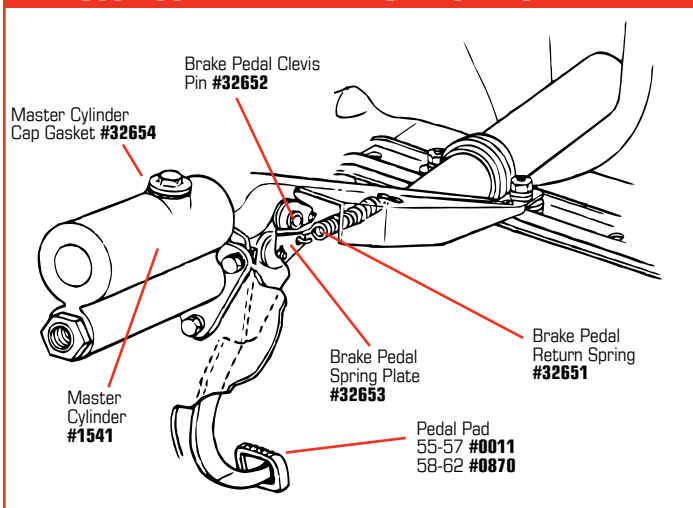

1953-1962 BRAKE PEDAL & MASTER CYLINDER