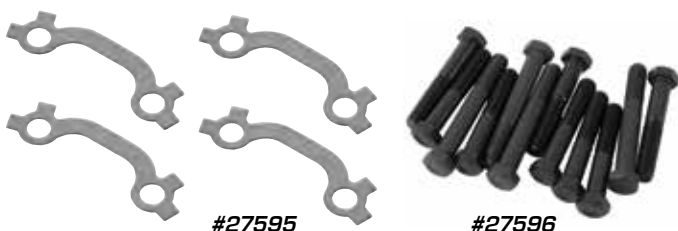

#27595

#27596

MUFFLERS - ALUMINIZED STEEL

41949 56-62 Alumined Steel Mufflers - Oval - pr **$258⁹⁹**
41950 56-62 Alumined Steel Mufflers - Round - pr **$254⁹⁹**