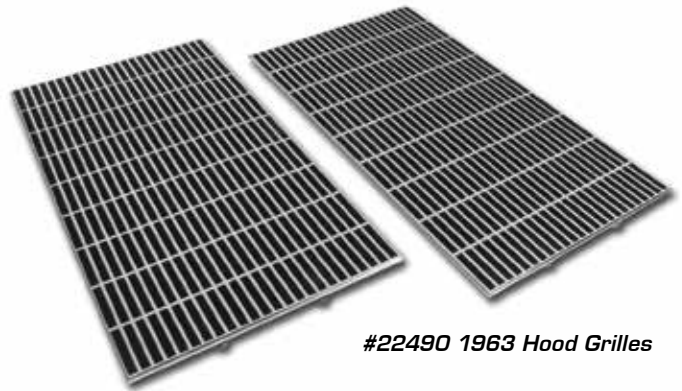

#X2488
Hood
Hinge - RH

26632	63	Hood Alignment Wedges - Die-Cast - Lower - pr.	$80⁹⁹
26631	63	Hood Alignment Wedges - Plastic - Upper - pr	$32⁹⁹
26633	63	Hood Alignment Wedges - Set of 4 - 2 Upper Plastic & 2 Lower Die Cast	$92⁹⁹
37260	63	Hood Alignment Wedge Bolts & Washers - 16 pc	$28⁹⁹
42318	63	Hood Align. Wedge Reinforc. - Fiberglass - pr	$98⁹⁹
K1030	63-67	Hood Bumpers - pr	$3⁹⁹
35068	63-67	Hood Bumper Bolt Set	$1⁹⁹
22490	63	Hood Grilles - pr	$509⁹⁹
1184	65-66	Hood Grille - 396 / 427 - LH	$49⁹⁹
1185	65-66	Hood Grille - 396 / 427 - RH	$51⁹⁹
1187	67	Hood Grille - 427	$106⁹⁹
3887	65-66	Hood Grille Rain Shields - 396 / 427 - pr	$24⁹⁹
28425	65-66	Hood Grille Retainers - 396 / 427 - 6 pc	$16⁹⁹
34733	65-66	Hood Grille Retainer Screw Set	$4⁹⁹
37263	67	Hood Grille Fiberglass Reinforcement Baffle	$159⁹⁹
37262	67	Hood Grille Screws & Nuts - 26 pc set	$12⁹⁹
X2487	63-67	Hood Hinge - LH	$22⁹⁹
X2488	63-67	Hood Hinge - RH	$22⁹⁹
51321	63-67	Hood Hinges - LH & RH	$40⁹⁹
K1334	63-67	Hood Hinge Bolt Set - 10 pc set	$7⁹⁹
29725	63-67	Hood Hinge Shim - 1/16"	$3⁹⁹
42316	63-82	Hood Hinge Shim - 1/8"	$1⁹⁹
35072	63-67	Hood Hinge & Radiator Reinforcement - LH	$31⁹⁹
35073	63-67	Hood Hinge & Radiator Reinforcement - RH	$31⁹⁹
35074	63-67	Hood Hinge & Radiator Reinforcement Screws	$3⁹⁹
51935	63-67	Hood Insulation Set - AcoustiShield w/o Logo	$188⁹⁹
51936	63-67	Hood Insulation Set - AcoustiShield w/ Logo	$274⁹⁹
34629	63-64	Hood Latch - Female - LH	$58⁹⁹
1731	65-67	Hood Latch - Female - LH	$58⁹⁹
34630	63-64	Hood Latch - Female - RH	$58⁹⁹
1732	65-67	Hood Latch - Female - RH	$58⁹⁹
K1467	63-67	Hood Latch Bolt Set - Female - 6 pc	$4⁹⁹
35069	63-67	Hood Latch Nut Plate w/ Rivets - Female	$13⁹⁹
28423	63-67	Hood Latch Release Cable	$6⁹⁹
33228	63-67	Hood Latch Release Cable Clip On Firewall	$3⁹⁹
32765	63-67	Hood Latch Tension Spring - Female	$3⁹⁹
28424	63-67	Hood Lock Assemblies - Male - on Hood - pr	$55⁹⁹
3888	63-67	Hood Lock Bolt - Male	$15⁹⁹
32764	63-67	Hood Lock Spring - Male	$5⁹⁹
35071	63-67	Hood Lock Spring Retainer - Male	$4⁹⁹
3889	63-67	Hood Lock Spring Seat - Male	$9⁹⁹
1190	67	Hood Number "4" - 2 req'd	$9⁹⁹
1191	67	Hood Number "2" - 2 req'd	$9⁹⁹
1192	67	Hood Number "7" - 2 req'd	$9⁹⁹
X2075	67	Hood Number Set - 427 - 6 pc - w/ Speednuts	$30⁹⁹
K1029	67	Hood Number Speednuts - 12 pc	$3⁹⁹
20341	67	Hood Stencil Kit - Big Block - Stinger	$42⁹⁹
1195	63-67	Hood Support	$42⁹⁹
33230	63-67	Hood Support Bolt Set - 4 pc set	$6⁹⁹
35602	63-67	Hood Support Pin - prevents accidentally closing	$10⁹⁹
33231	63-67	Hood Support Reinforcement	$11⁹⁹
42317	67	Hood Weatherstrip Pins - pr	$4⁹⁹

#22490 1963 Hood Grilles