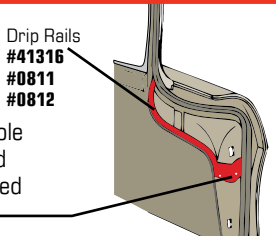

1956-62 DRIP RAILS

Note: 1959 was a split year for this weatherstrip. On the early style, the 2 holes for the push-in retainers were both along the bottom edge of the weatherstrip. On the later style, one hole was moved to a position slightly around the corner of the weather strip, as noted in the illustration.