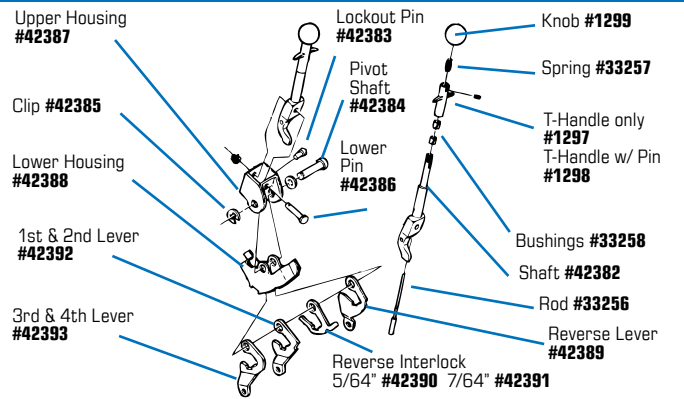

1964-67 SHIFTER COMPONENTS