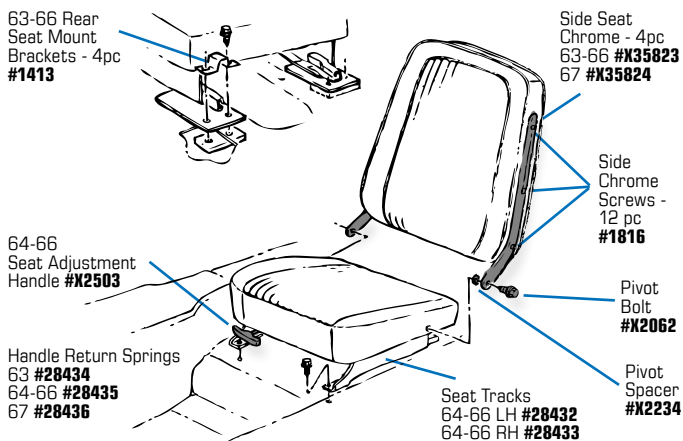

1963-67 SEAT ASSEMBLY & INSTALLATION