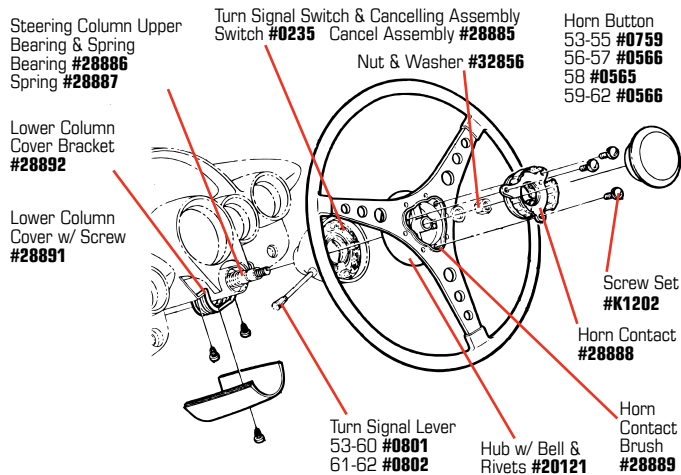

1953-1962 STEERING WHEEL