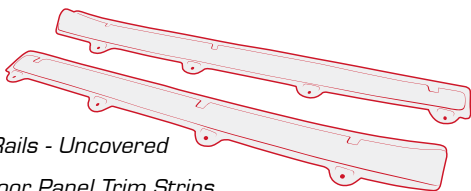

1956-1957 MOUNTED DOOR PANELS

Features pre-installed Waffle-Pattern Center Door Covers and Lower Door Covers mounted over original-quality backing. Upper Rails and Door Opening Trim Panels sold separately. Upper Rail Covers included. Sold in pairs. Trim Strips & Sheet Metal Sold Separately.

4341_ 56-57 Mounted Door Panels - pr **$619⁹⁹**

1956-57 Upper Rails - Uncovered

#0640 56-57 Door Panel Trim Strips