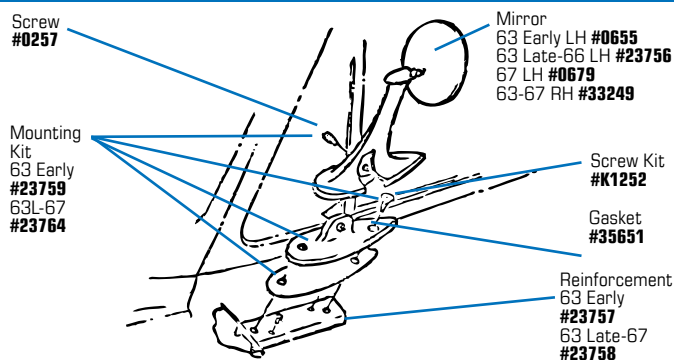

1963-67 MIRROR MOUNTING

Call or go online today to see our complete line of products and place your order!