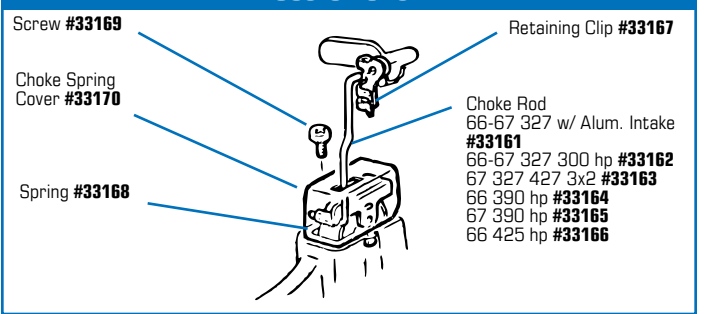

1963-67 CHOKE

WARNING: Cancer and Reproductive Harm —
www.P65Warnings.ca.gov

833-4TopFlight
TopFlightAutomotive.com