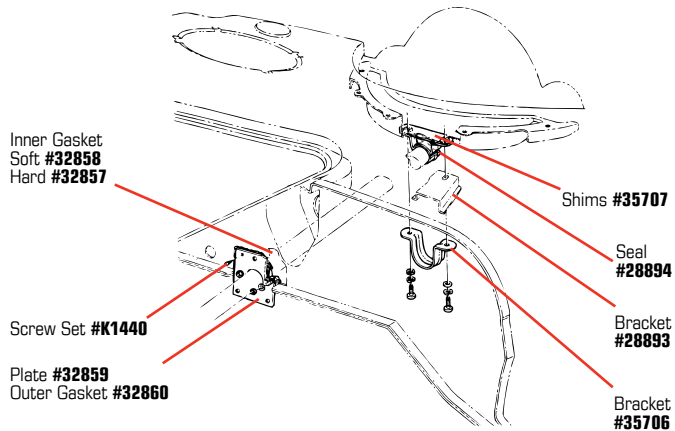

1953-1962 STEERING COLUMN MOUNTING