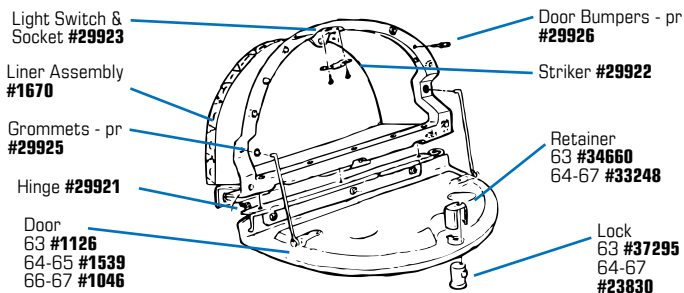

1963-67 GLOVE BOX

DECALS

AIR CLEANER DECALS

0296	63-64	Air Cleaner Decal - FI Instructions.....	$4⁹⁹
0297	65	Air Cleaner Decal - FI Instructions.....	$4⁹⁹
0425	65	Air Cleaner Decal - 396.....	$2⁹⁹
0305	65	Air Cleaner Decals - 396 / 425 - pr.....	$4⁹⁹
0426	65-66	Air Cleaner Decal - 425.....	$2⁹⁹
0306	66	Air Cleaner Decals - 427 / 425 - pr.....	$4⁹⁹
37032	66	Air Cleaner Decals - 427 / 450 - pr.....	$4⁹⁹
0424	66	Air Cleaner Decal - 450.....	$2⁹⁹
0423	66-67	Air Cleaner Decal - 390.....	$2⁹⁹
0307	66-67	Air Cleaner Decals - 390 / 427 - pr.....	$4⁹⁹
0422	66-67	Air Cleaner Decal - 427.....	$2⁹⁹
0298	67	Air Cleaner Decal - 327 / 300.....	$4⁹⁹
0299	67	Air Cleaner Decal - 327 / 350.....	$4⁹⁹
0308	67	Air Cleaner Decal - 427 / 400.....	$4⁹⁹
0309	67	Air Cleaner Decal - 427 / 435.....	$4⁹⁹

AIR CONDITIONING DECALS

37035	63-65	AC Compressor Warning Decal.....	$4⁹⁹
37036	64-65	AC Compressor Decal - Frigidaire.....	$5⁹⁹
37037	66	AC Compressor Decal - Frigidaire.....	$5⁹⁹
36390	67	AC Compressor Decal - Frigidaire.....	$6⁹⁹
0326	65	AC Decal - Foil Plate.....	$4⁹⁹
0327	66	AC Decal - Foil Plate.....	$6⁹⁹
0328	67	AC Decal - Foil Plate.....	$4⁹⁹
0324	63-65	AC Decal - Window.....	$4⁹⁹
37033	66	AC Decal - Window.....	$4⁹⁹

BRAKE SYSTEM DECALS

37042	63	Brake Instructions - Z06 - Glove Box.....	$3⁹⁹
37043	63-64	Brake Instructions - J56 - Glove Box.....	$2⁹⁹
36446	67	Master Cylinder Bail Label - Manual Brake.....	$4⁹⁹
36445	67	Master Cylinder Bail Label - Power Brake.....	$5⁹⁹
37041	67	Power Brake Booster Check Valve Label.....	$5⁹⁹

COOLING SYSTEM DECALS

0372	63	Caution Decal-Rear of Expansion Tank.....	$4⁹⁹
0339	65-67	Coolant Instruction Decal - 65 396, 67 L88.....	$4⁹⁹
37054	66-67	Fan Shroud Inspect. Labels - 427 w/o AC - 3 pc.....	$2⁹⁹
37055	66-67	Fan Shroud Inspect. Labels - 427 w/ AC - 4 pc.....	$3⁹⁹
35391	63	Harrison Radiator Metal Plate - Blank.....	$11⁹⁹
0352	63-67	Harrison Radiator Decal - Foil.....	$4⁹⁹
0354	63-67	Inspection Number Decals - Expansion Tank & Top LH Radiator - pr.....	$2⁹⁹
0373	63-64	Radiator Caution Decal - 63 L, 64 E.....	$4⁹⁹
0374	64-66	Radiator Caution Decal - Frame or Shroud.....	$4⁹⁹

WARNING: Cancer and Reproductive Harm —
www.P65Warnings.ca.gov

833-4TopFlight
TopFlightAutomotive.com