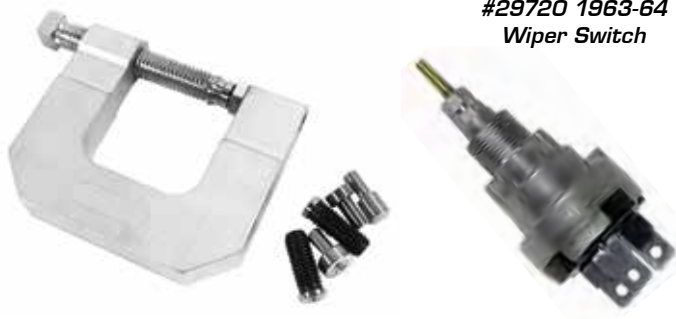

#34346 Aero Rivet Tool