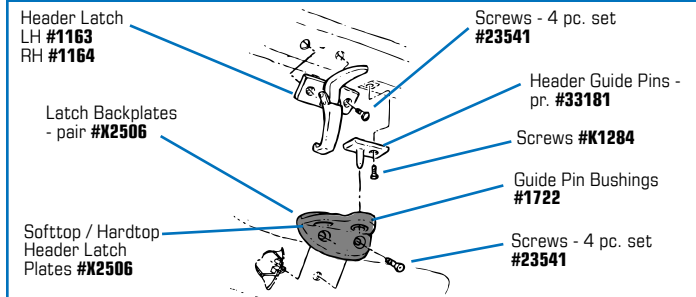

## 1963-67 HARDTOP MOUNTING BOLTS