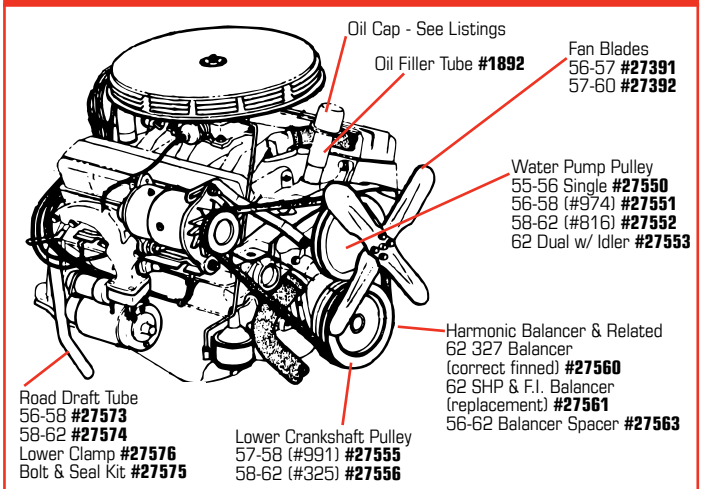

**1956-1962 IGNITION SHIELDING**

**Call or go online today to see our complete line of products and place your order!**

**1955-1962 ENGINE**

#32539

#32546

#27573

#32538

**CRANKCASE VENTILATION**