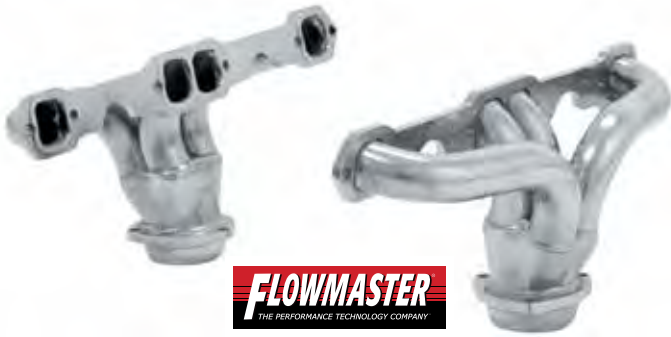

FLOWMASTER HEADERS

53001 57-62 Headers 409S - Flowmaster Universal Center Dump Shorty - 327/350 V8, Block Hugger - High Temp Ceramic Coating - 2.50" Ball/Socket Flange Out - Pair **$193⁹⁹**