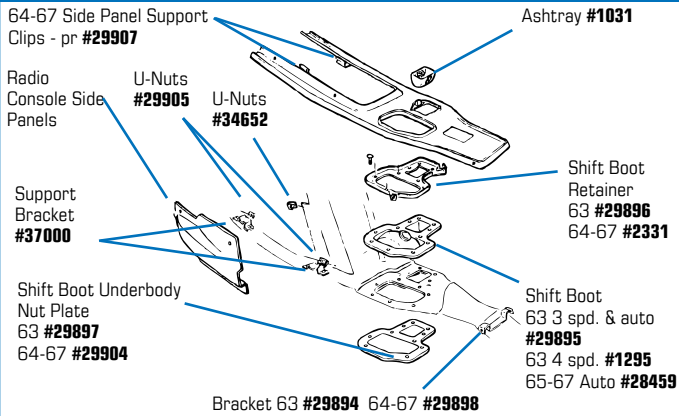

1963-67 CONSOLE

TRANSMISSION TUNNEL INSULATION

Installs on the underside of your floor pan. No resizing, reshaping or extra cutting required.

1823	63-67 Tunnel Insulation	$48⁹⁹
X2447	63-67 Tunnel Insulation Clip - 4 required	$1⁹⁹
X2551	63-67 Tunnel Insulation Clips - 4 pc	$7⁹⁹
36836	63-67 Tunnel Insulation Clip Rivets - 8 pc	$2⁹⁹