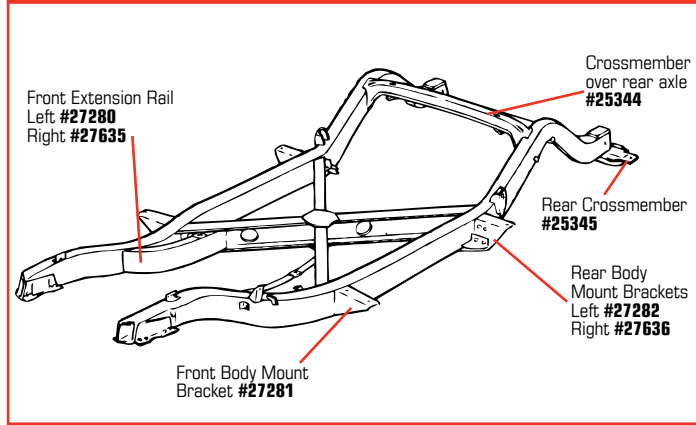

FRAME & BODY

FRAME & BODY COMPONENTS

27635	53-62	Frame Crossmember Front Extension Rail - RH..	$229⁹⁹
27280	53-62	Frame Crossmember Front Extension Rail - LH..	$229⁹⁹
25344	53-60	Frame Crossmember - Over Rear Axle.....	$336⁹⁹
25349	61-62	Frame Crossmember - Over Rear Axle.....	$483⁹⁹
25345	53-55	Frame Crossmember - Rear	$450⁹⁹
25486	56-62	Frame Crossmember - Rear - Exc. 58-60	$534⁹⁹
27281	53-62	Front Body Mount Bracket - Side Frame	$97⁹⁹
25347	53-62	Front Crossmember Support Bracket - LH.....	$57⁹⁹
25346	53-62	Front Crossmember Support Bracket - RH	$87⁹⁹
27282	53-62	Rear Body Mount Bracket - Side Frame - LH.....	$79⁹⁹
27636	53-62	Rear Body Mount Bracket - Side Frame - RH	$83⁹⁹
22162	56-62	Frame Stencil.....	$30⁹⁹

1953-1962 FRAME

CHASSIS RESTORATION KIT

Includes stencils, paints, markers, tape and bulletins for 100% correct chassis restoration. Specify VIN for correct frame stencils.

22150	56-62	Chassis Restoration Kit.....	$142⁹⁹