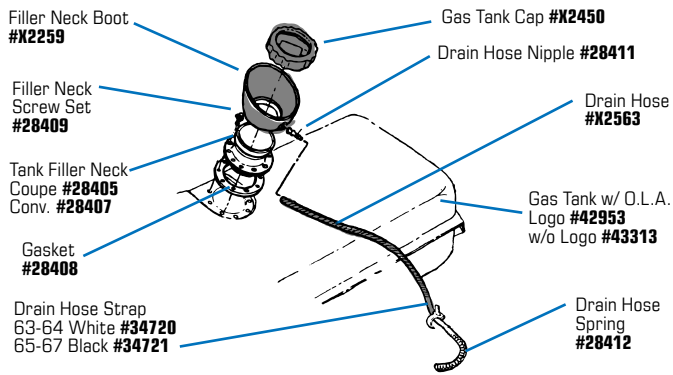

1963-67 FUEL TANK FILLER NECK