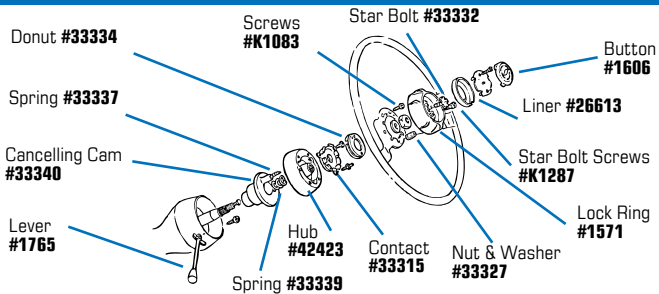

1965-66 TELESCOPIC STEERING COLUMN