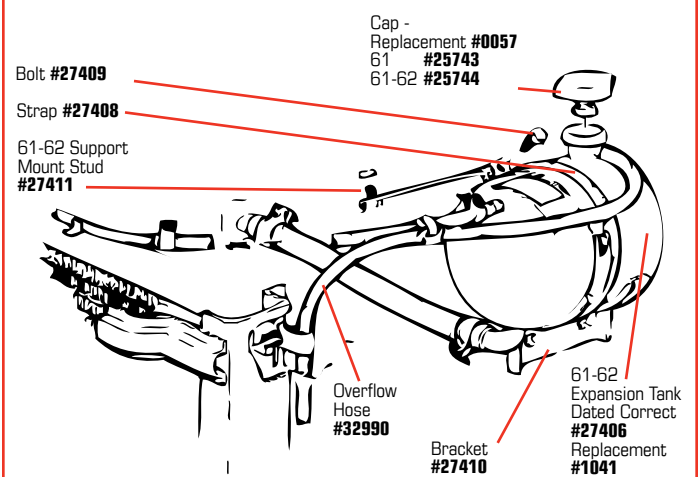

1961-1962 RADIATOR EXPANSION TANK

WARNING: Cancer and Reproductive Harm —
www.P65Warnings.ca.gov

833-4TopFlight
TopFlightAutomotive.com