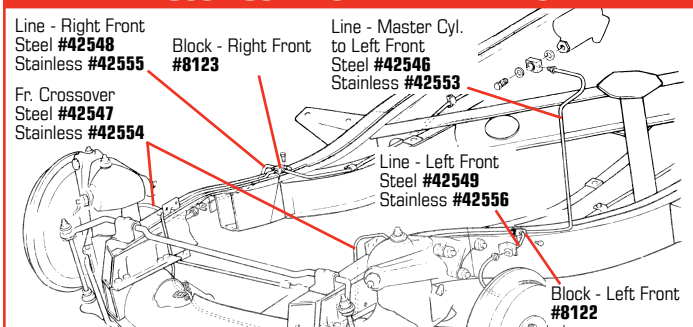

**40833** 56-62 Speed Bleeders - pr ..... **\$16<sup>99</sup>**

**1956-1962 FRONT BRAKE LINES**

**LINES, BLOCKS & RELATED**

<b>8140</b>	58-62	Brake/Gas Line Clamp Kit - 11 pc set .....	<b>\$37<sup>99</sup></b>
<b>41095</b>	56	Brake/Gas Line Clip - Double 5/16 .....	<b>\$4<sup>99</sup></b>
<b>41096</b>	56-58	Brake/Gas Line Clip - Double 3/8 .....	<b>\$6<sup>99</sup></b>
<b>8135</b>	53-62	Brake Hose - Front or Rear - Rubber.....	<b>\$13<sup>99</sup></b>
<b>27302</b>	53-62	Brake Hose Copper Washers - 4 pc set.....	<b>\$4<sup>99</sup></b>
<b>41088</b>	53	Brake Line Set - Steel Early.....	<b>\$101<sup>99</sup></b>
<b>41089</b>	53	Brake Line Set - Steel Late .....	<b>\$101<sup>99</sup></b>
<b>41090</b>	54	Brake Line Set - Steel.....	<b>\$101<sup>99</sup></b>
<b>41091</b>	55	Brake Line Set - Steel.....	<b>\$132<sup>99</sup></b>
<b>8220</b>	56-62	Brake Line Set - Steel - contains all lines from Master Cylinder to Connector Blocks. Clamps & Brake Hoses must be purchased separately ...	<b>\$104<sup>99</sup></b>
<b>9855</b>	56-62	Brake Line Set - Stainless Steel - contains all lines from Master Cylinder to Connector Blocks. Purchase Clamps & Brake Hoses separately .....	<b>\$139<sup>99</sup></b>
<b>42546</b>	56-62	Brake Line - Master Cylinder to LF Block .....	<b>\$20<sup>99</sup></b>
<b>42547</b>	56-62	Brake Line - Front Crossover.....	<b>\$28<sup>99</sup></b>