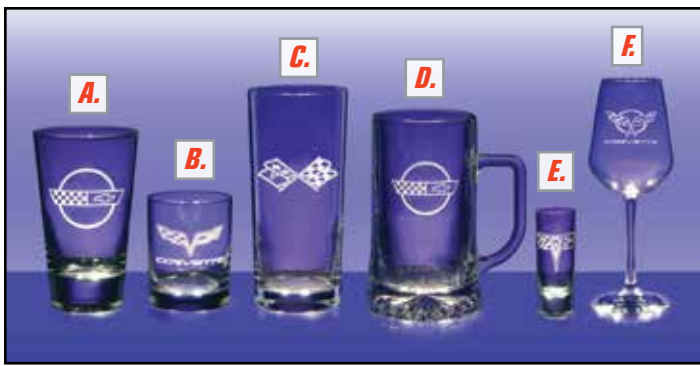

**55747** Corvette Racing Koozie..... **\$4<sup>99</sup>**

**ENGRAVED CRYSTAL GLASSWARE**

Fine crystal glassware, engraved with your choice of Corvette Logos. Available in many styles and each precision engraved to order. As each glass is engraved to order, please allow 2-3 weeks for delivery.