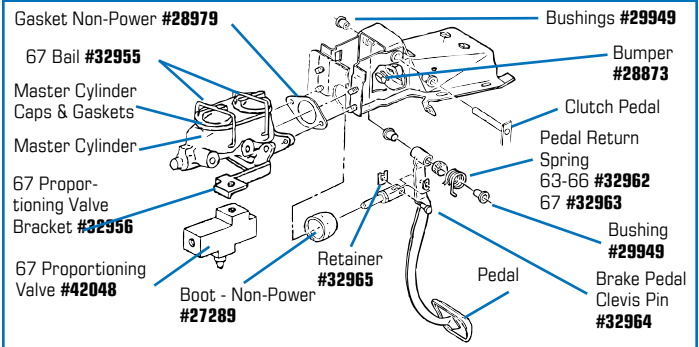

BRAKES

BRAKE PEDAL

30034	63-67 Brake Light Switch	$9⁹⁹
K1354	63-67 Brake Light Switch Mount Nuts - pr	$3⁹⁹
34852	63-66 Brake Pedal - Manual	$159⁹⁹
34855	67 Brake Pedal - Auto	$131⁹⁹
28873	63-67 Brake Pedal Bumper	$2⁹⁹
32964	63-67 Brake Pedal Clevis Pin	$5⁹⁹
40830	63-67 Brake Pedal Clevis Pin Bowed Washer	$2⁹⁹
32965	63-67 Brake Pedal Clevis Pin Retainer	$4⁹⁹
34858	63-67 Brake Pedal to Master Cylinder Push Rod Clevis ..	$24⁹⁹
29949	63-67 Brake Pedal Pivot Bushing	$2⁹⁹
32966	63-67 Brake Pedal Push Rod	$6⁹⁹
34857	63-67 Brake Pedal Push Rod / Clevis Lock Nut	$0⁹⁹
32962	63-66 Brake Pedal Return Spring	$5⁹⁹
32963	67 Brake Pedal Return Spring	$5⁹⁹
42103	63-66 Brake Pedal Return Spring Bushing	$4⁹⁹
42104	67 Brake Pedal Return Spring Bushing	$1⁹⁹
34856	63-67 Brake Pedal Shaft - Auto	$19⁹⁹
29849	63-67 Brake Pedal Shaft Retainer	$2⁹⁹
42048	67 Brake Proportioning Valve	$115⁹⁹
34889	66 Proportioning Valve Bracket - J56	$98⁹⁹
34890	67 Proportioning Valve Bracket - J56	$86⁹⁹
32956	67 Proportioning Valve Bracket - Regular	$32⁹⁹
34891	67 Proportioning Valve to Bracket Screw	$3⁹⁹

Call or go online today to see our complete line of products and place your order!

1963-67 BRAKE PEDAL

#49615 1967 Master Cylinder MB - Correct