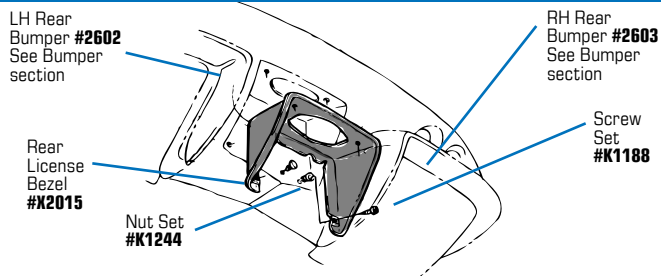

1963-67 REAR LICENSE PLATE MOLDINGS

FOLLOW US ON FACEBOOK, INSTAGRAM & TWITTER!

WARNING: Cancer and Reproductive Harm —
www.P65Warnings.ca.gov

833-4TopFlight
TopFlightAutomotive.com