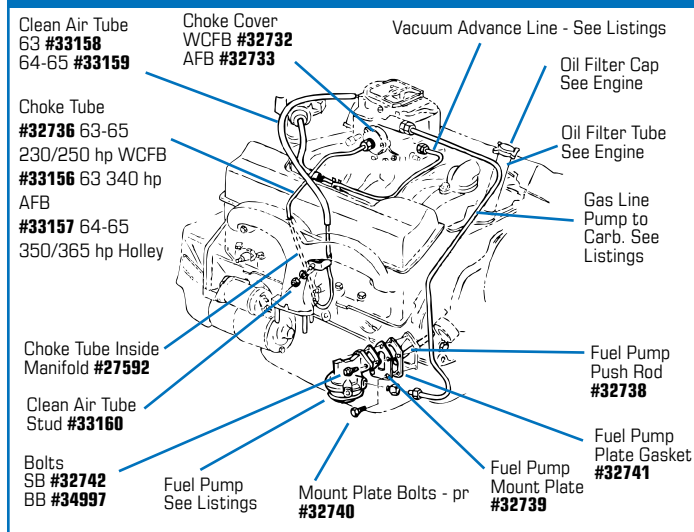

1963-67 FUEL SUPPLY