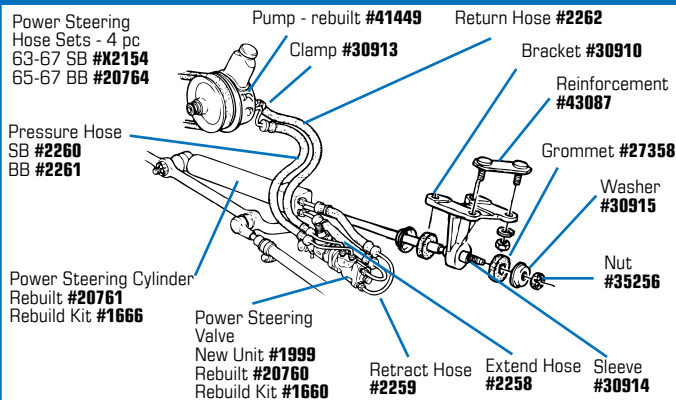

1963-67 POWER STEERING