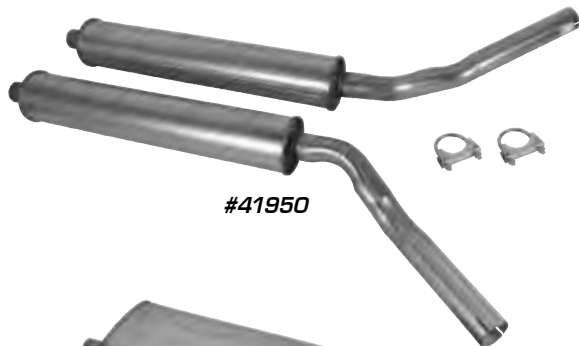

FLOWMASTER HEADERS

53001 57-62 Headers 409S - Flowmaster Universal Center Dump Shorty - 327/350 V8, Block Hugger - High Temp Ceramic Coating - 2.50" Ball/Socket Flange Out - Pair **$193⁹⁹**

#41950

MUFFLERS - ALUMINIZED STEEL

41949 56-62 Alumined Steel Mufflers - Oval - pr **$258⁹⁹**
41950 56-62 Alumined Steel Mufflers - Round - pr **$254⁹⁹**

HOT STUFF MANIFOLD DRESSING

Withstands temperatures up to 2400° and restores your manifold to like-new condition.

1000 Hot Stuff Manifold Dressing **$14⁹⁹**

EXHAUST MANIFOLDS

Original production dates available where indicated.

20850	56	Manifold LH 2" - Dated - cast #3731557	.....	$296⁹⁹
20851	56	Manifold RH 2" - Dated - cast #3731558	.....	$356⁹⁹
20852	57	Manifold LH 2" - Dated - cast #3733975	.....	$336⁹⁹
20853	57	Manifold RH 2" - Dated - cast #3733976	.....	$250⁹⁹
20854	57	Manifold RH 2" FI - Dated - cast #3733976	.....	$249⁹⁹
20855	58-62	Manifold LH 2" 283, 327 - cast #3749965	.....	$350⁹⁹
20857	58-62	Manifold RH 2" 283, 327 - cast #3750556	.....	$350⁹⁹
20856	58-61	Manifold RH 2" 283 FI - Dated	.....	$331⁹⁹
20870	62	Manifold LH 2.5" 327 - cast # 3797901	.....	$409⁹⁹
20860	62	Manifold RH 2.5" 327 - cast # 3797902	.....	$399⁹⁹
20859	62	Manifold RH 2.5" 327 FI	.....	$350⁹⁹
20872	62	Manifold LH 2.5" 327 - Replacement	.....	$101⁹⁹
20873	62	Manifold RH 2.5" 327 - Replacement	.....	$101⁹⁹
41184	55	Manifold Bolt/Washer Set - V8	.....	$21⁹⁹
27596	57-62	Manifold Bolt Set - 12 pc	.....	$16⁹⁹
27597	57-62	Manifold Bolt Washers - 8 pc	.....	$8⁹⁹
27592	57-62	Manifold Choke Tube - Exc FI - SS	.....	$19⁹⁹
29361	57-62	Manifold Gasket Set	.....	$12⁹⁹
41183	56	Manifold Heat Shields - pr	.....	$112⁹⁹
27595	56-62	Manifold Lock Set, Stainless Steel	.....	$16⁹⁹

WARNING: Cancer and Reproductive Harm —
www.P65Warnings.ca.gov