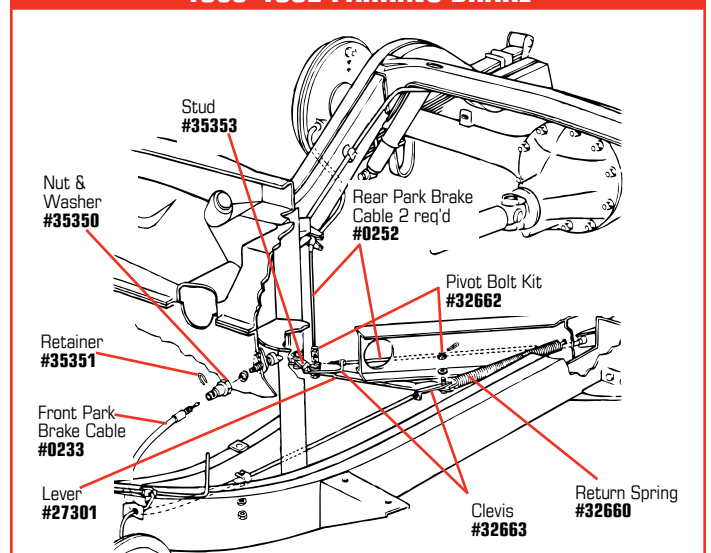

1953-1962 PARKING BRAKE