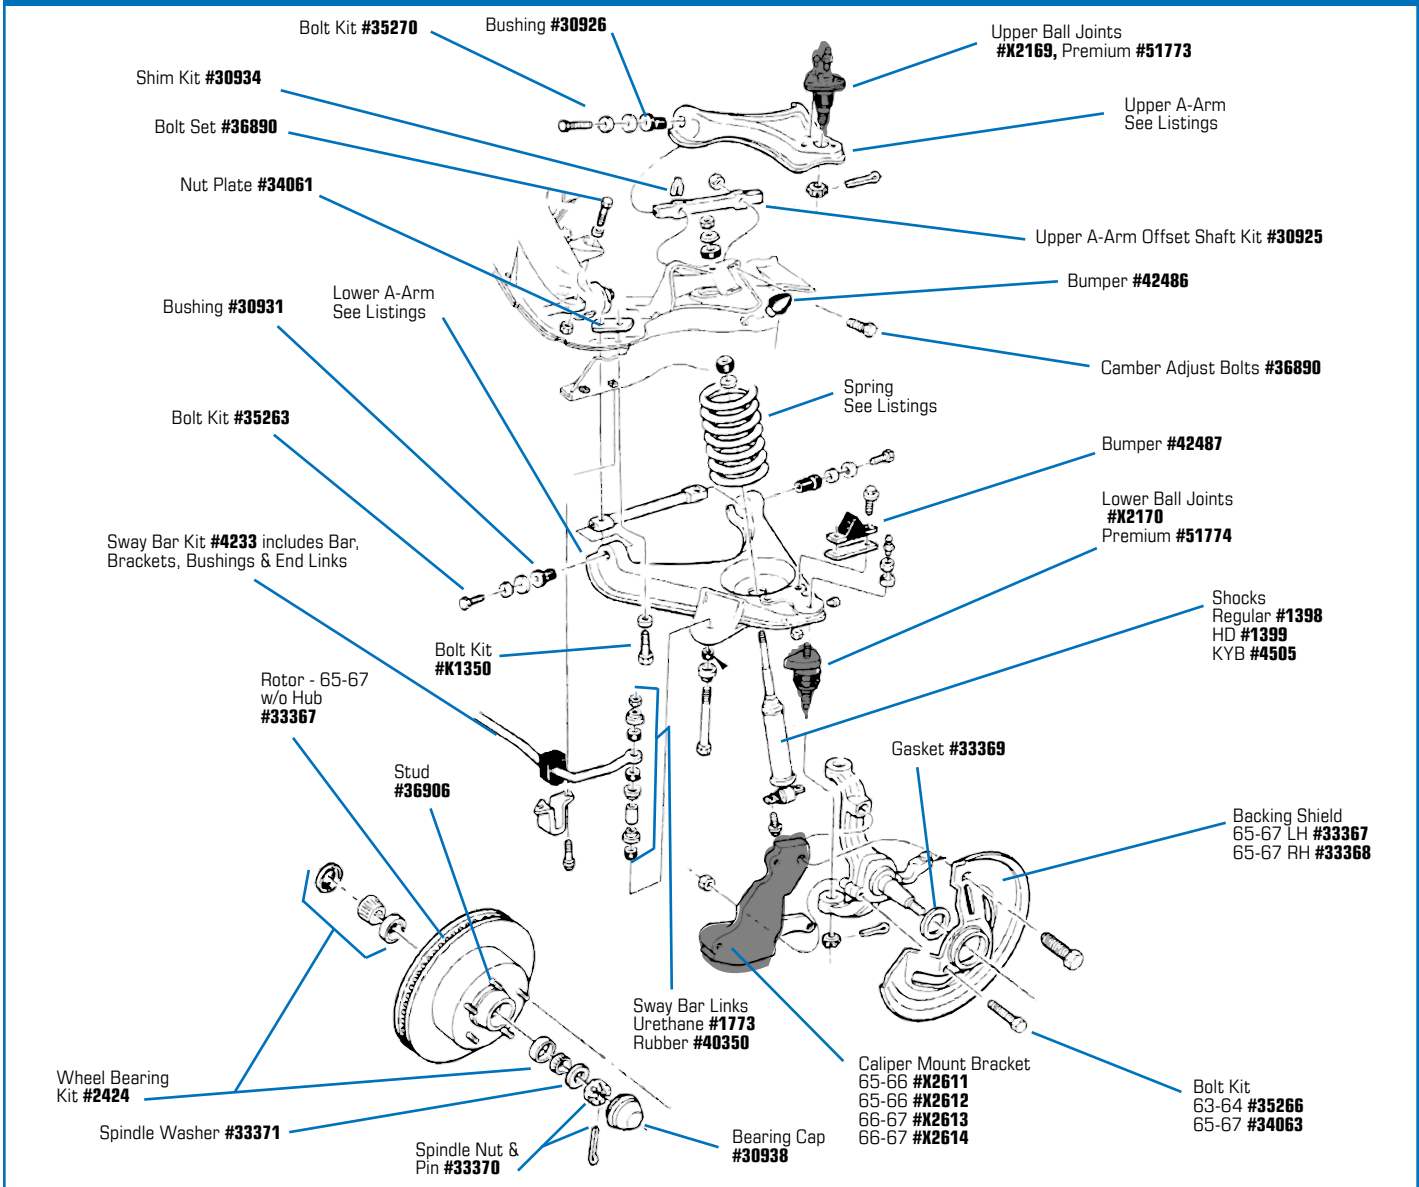

1963-67 FRONT SUSPENSION