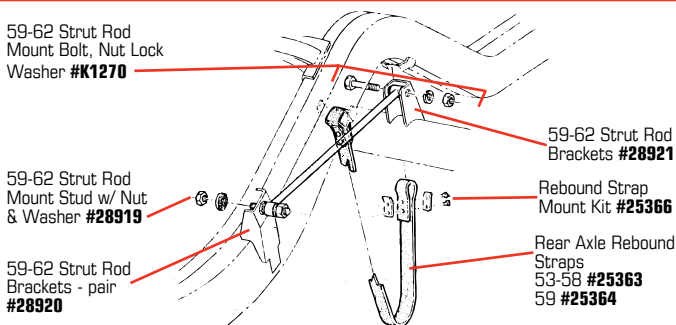

1953-1962 REAR AXLE REBOUND STRAPS

REAR DIFFERENTIAL