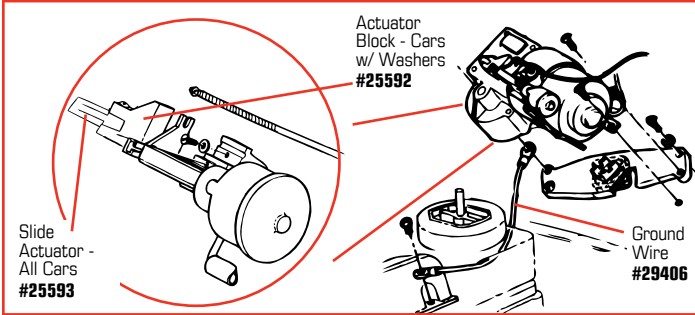

1953-1956 WIPER MOTOR

WIPERS

28947	58-61	Vacuum Cannister w/ Valve - 61E	$232⁹⁹
28948	61-62	Vacuum Cannister w/ Valve - 61L - 62	$232⁹⁹
28935	56-62	Wiper Arms - pr	$108⁹⁹
35796	53-57	Wiper Arm Chrome Spacers - pr	$64⁹⁹
28936	58-62	Wiper Arm Chrome Spacers - pr	$66⁹⁹
35797	53-57	Wiper Arm Chrome Spacer Gaskets - pr	$2⁹⁹
28937	58-62	Wiper Arm Chrome Spacer Gaskets - pr	$3⁹⁹
35300	53-62	Wiper Arm Removal Tool	$8⁹⁹
32917	53-62	Wiper Arm Transmission Nuts - pr	$13⁹⁹
35801	53-62	Wiper Arm Transmission Nut Wrench	$12⁹⁹
28934	56-62	Wiper Blade - Correct - pr	$92⁹⁹
41335	56-62	Wiper Blade Refills - Correct - pr	$34⁹⁹
28651	58-62	Wiper Control Switch w/ SS Cable	$101⁹⁹
27420	58-60	Wiper Knob w/o Windshield Washer	$30⁹⁹
27421	58-60	Wiper Knob w/ Windshield Washer	$44⁹⁹
28656	61-62	Wiper Knob w/ Windshield Washer Button	$44⁹⁹
41339	53-56	Wiper Motor to Washer Cable - Foot OP exc.54	$226⁹⁹
41340	57	Wiper Motor to Washer Cable - Foot OP	$218⁹⁹
35807	57	Wiper Motor Cover Plate - 57L - #5047991	$35⁹⁹
29406	55-62	Wiper Motor Ground Wire	$13⁹⁹
K1372	56-62	Wiper Motor Mount Plate Screws - 6 pc	$4⁹⁹
35803	53-62	Wiper Motor to Wiper Plate Insulator	$6⁹⁹
35804	56-62	Wiper Motor Plate to Firewall Seal	$4⁹⁹
25831	55-57	Wiper Motor Power Lead	$13⁹⁹
25832	58-62	Wiper Motor Power Lead	$13⁹⁹
25593	57-62	Wiper Switch Actuator Assembly	$7⁹⁹
27422	58-60	Wiper Switch Nut	$11⁹⁹
27423	61-62	Wiper Switch Nut	$11⁹⁹
35067	58-62	Wiper Switch Nut Wrench	$13⁹⁹
K1441	56-62	Wiper Transmission Mount Nuts - 4 pc	$3⁹⁹

Call or go online today to see our complete line of products and place your order!