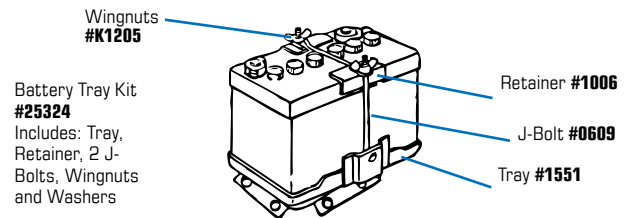

1963-67 BATTERY TRAY W/ AC & 1965 396

BATTERY COMPONENTS

K1365	63-67	Battery Access Cover w/ AC Lower Bolts - 2 pc....	$29⁹⁹
36961	63-67	Battery Access Cover w/ AC Bolts - 6 pc	$12⁹⁹
29776	63-67	Battery Access Cover w/ AC or 396	$171⁹⁹
29777	63-67	Battery Access Cover Bolt & Nut Kit.....	$27⁹⁹
29778	63-67	Battery Access Cover Gasket.....	$6⁹⁹
K1205	63-66	Battery Hold Down Wingnuts - pr	$2⁹⁹
1006	63-67	Battery Retainer, AC & 396	$28⁹⁹
28972	67	Battery Retainer Bolt.....	$1⁹⁹
K1220	63-67	Battery Retainer Hold Down Kit - w/ AC or 396 - J-Bolts & Wingnuts.....	$12⁹⁹
K1221	63-66	Battery Retainer Hold Down Kit - w/o AC - J-Bolt, Stud, Spacers & Wingnuts.....	$16⁹⁹
25301	63-66	Battery Retainer Rubber Spacers - 4 pc.....	$4⁹⁹
1653	67	Battery Retainer with Bolt - w/o AC	$8⁹⁹
1652	67	Battery Shield - w/o AC.....	$24⁹⁹
1551	63-67	Battery Tray - AC & 396	$52⁹⁹
1550	63-65	Battery Tray - w/o AC	$50⁹⁹
39881	66	Battery Tray - w/o AC	$50⁹⁹
1552	67	Battery Tray - w/o AC	$48⁹⁹
0609	63-67	Battery Tray J-Bolt.....	$3⁹⁹
25324	63-67	Battery Tray Kit - w/ AC & 65 396.....	$97⁹⁹
25325	63-65	Battery Tray Kit - w/o AC	$92⁹⁹
39886	66	Battery Tray Kit - w/o AC	$107⁹⁹
25326	67	Battery Tray Kit - w/o AC	$96⁹⁹
X2621	63-66	Battery Tray Shield / Retainer - Black	$30⁹⁹