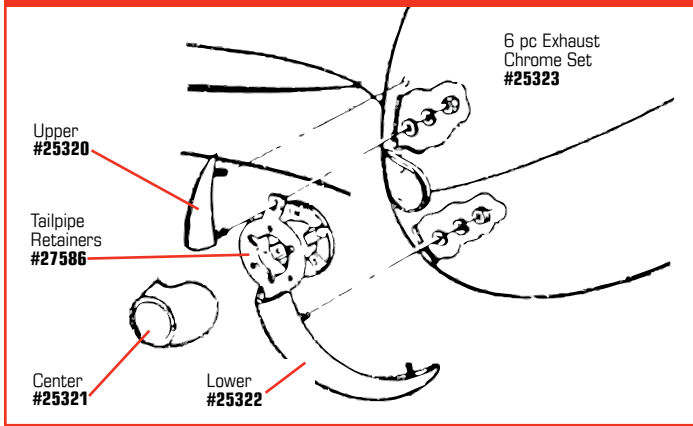

1956-1957 REAR EXHAUST CHROME