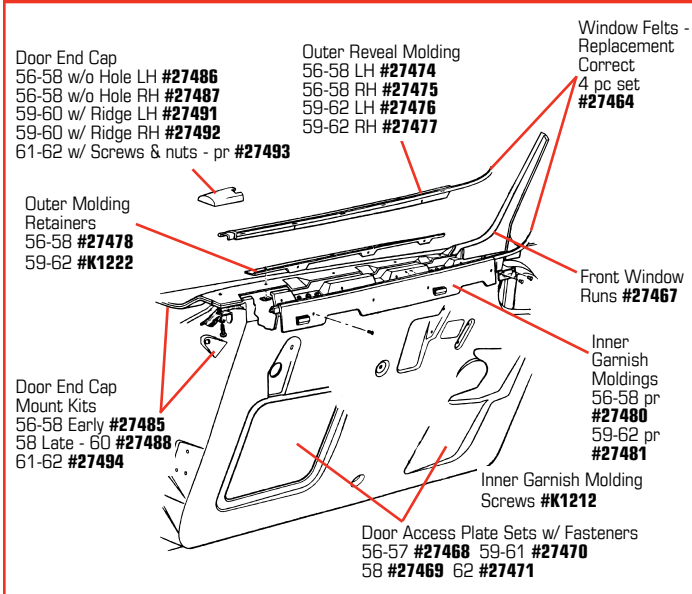

1956-1962 DOOR

Call or go online today to see our complete line of products and place your order!