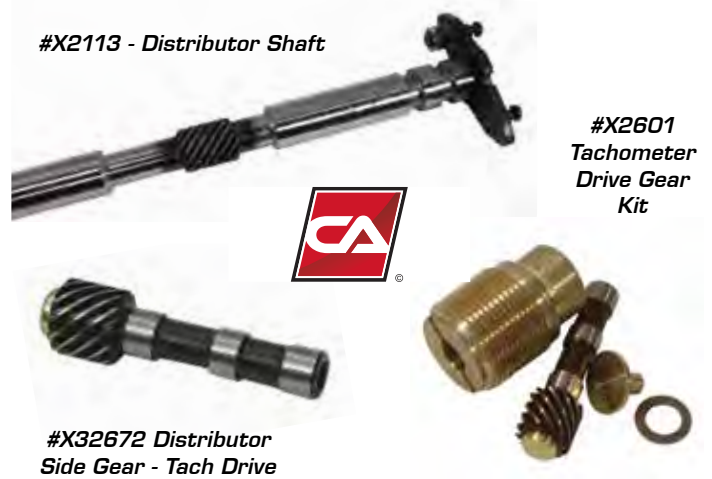

36511	67 Vac. Advance - Correct - #360 - 67L 390/400	$45⁹⁹
K1378	63-67 Vacuum Advance Mount Screw & Washer	$2⁹⁹

ACCEL IGNITION COMPONENTS

Accel Ignition Coils, Distributor Components, Spark Plugs & Spark Plug Wires are designed to make your Corvette's ignition perform reliably & efficiently. Accel's innovations in ignition wire & distributor technology have earned the trust of auto & performance enthusiasts everywhere. Accel delivers a better spark & more MPG's.

51111	63-67 Distributor Cap & Rotor - Accel	$31⁹⁹
51107	63-67 Ignition Point - Exc. Dual Point - Accel	$33⁹⁹
51109	63-67 Ignition Coil - Accel Super Coil	$78⁹⁹
51112	63-67 Ignition Coil - Accel Super Stock - Chrome	$36⁹⁹
51113	63-67 Spark Plug Wires - SB Exc. FI - Accel	$66⁹⁹
51114	65-67 Spark Plug Wires - BB - Accel	$62⁹⁹

WARNING: Cancer and Reproductive Harm —
www.P65Warnings.ca.gov

833-4TopFlight
TopFlightAutomotive.com