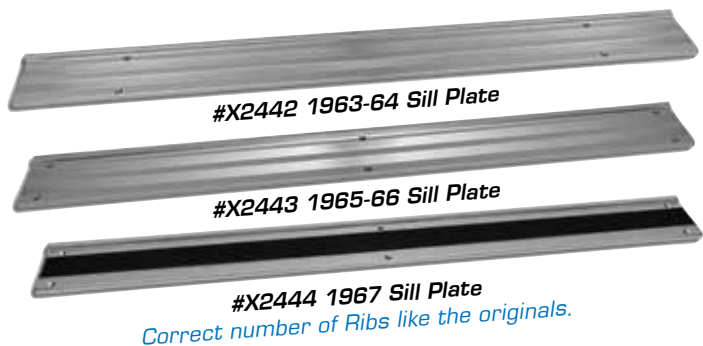

#444535 1963 Red LH Radio Side Panel