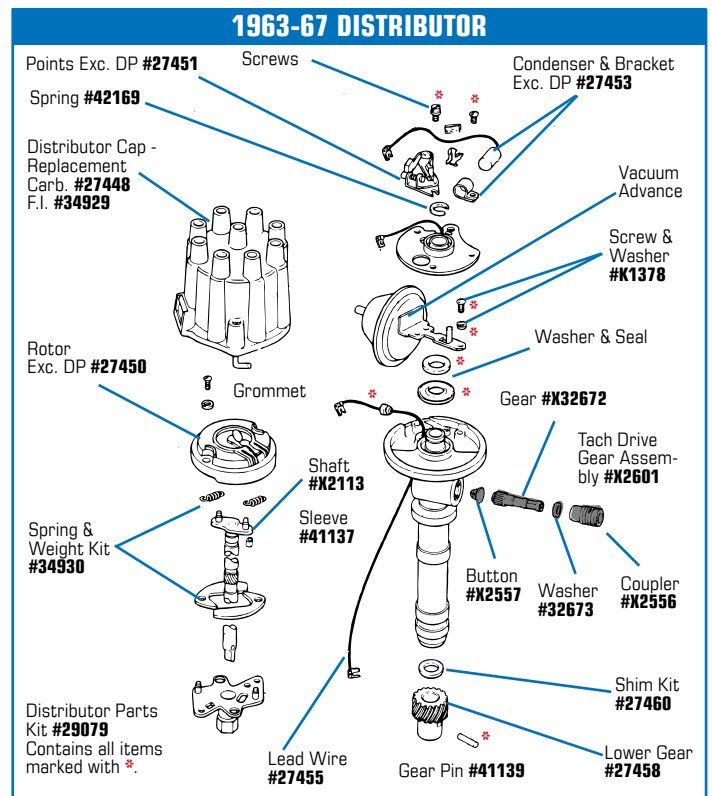

36511	67 Vac. Advance - Correct - #360 - 67L 390/400	$45⁹⁹
K1378	63-67 Vacuum Advance Mount Screw & Washer	$2⁹⁹

ACCEL IGNITION COMPONENTS

Accel Ignition Coils, Distributor Components, Spark Plugs & Spark Plug Wires are designed to make your Corvette's ignition perform reliably & efficiently. Accel's innovations in ignition wire & distributor technology have earned the trust of auto & performance enthusiasts everywhere. Accel delivers a better spark & more MPG's.

51111	63-67 Distributor Cap & Rotor - Accel	$31⁹⁹
51107	63-67 Ignition Point - Exc. Dual Point - Accel	$33⁹⁹
51109	63-67 Ignition Coil - Accel Super Coil	$78⁹⁹
51112	63-67 Ignition Coil - Accel Super Stock - Chrome	$36⁹⁹
51113	63-67 Spark Plug Wires - SB Exc. FI - Accel	$66⁹⁹
51114	65-67 Spark Plug Wires - BB - Accel	$62⁹⁹

WARNING: Cancer and Reproductive Harm —
www.P65Warnings.ca.gov

833-4TopFlight
TopFlightAutomotive.com