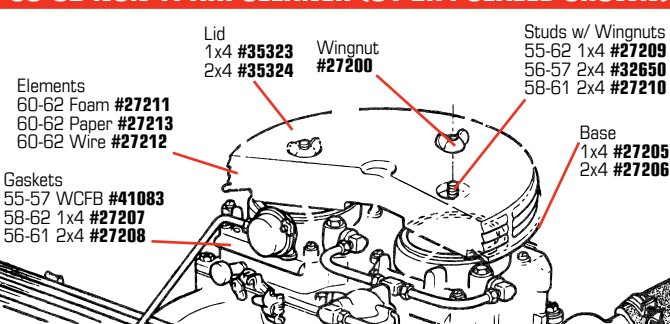

56-62 NON-FI AIR CLEANER (61 2X4 SEALED SHOWN)