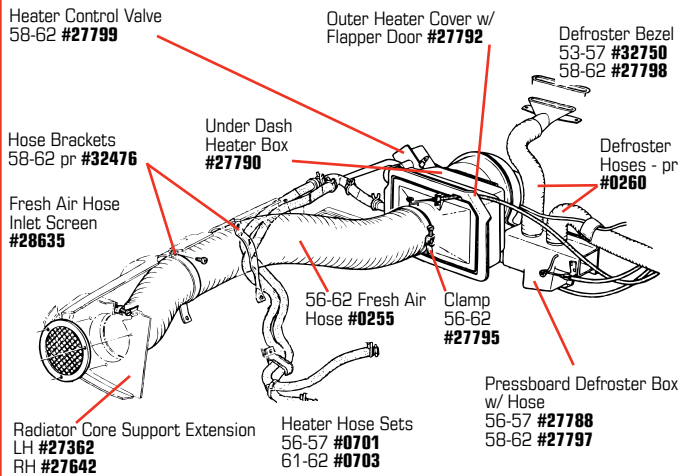

Continued from the previous page.

41249	61-62	Heater Hose Tie Strap Kit - Aluminum - 10 pc.....	$21⁹⁹
32759	56-62	Heater Hose Y Bracket on Fender.....	$14⁹⁹
27838	53-57	Heater Switch Assembly w/ Cable.....	$213⁹⁹
27839	58-62	Heater Switch Assembly w/ Cable.....	$201⁹⁹
28635	56-62	Inlet Screen w/ Screws.....	$27⁹⁹
27385	56-58	Lower Water Pump Fitting - Curved 5/8".....	$19⁹⁹
27386	59-62	Lower Water Pump Fitting - Curved 3/4".....	$20⁹⁹
32752	56-62	Outer Heater Cover Adapter Plate.....	$34⁹⁹
27792	56-62	Outer Heater Cover w/ Flapper Door.....	$160⁹⁹
32751	56-62	Outer Heater Cover Flapper Door Repair Kit.....	$50⁹⁹
27384	61-62	Top Water Pump Fitting - 90 Degree.....	$23⁹⁹
27790	56-62	Underdash Heater Box (Fiberglass).....	$150⁹⁹

1956-1962 HEATER