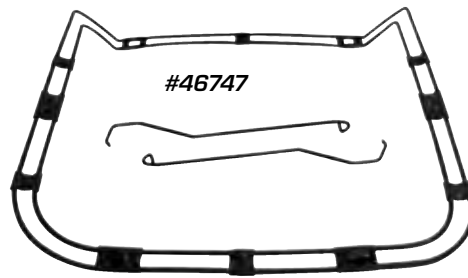

1956-1962 OE STYLE SEAT BELTS - HAMBONE

These seat belt sets feature 4 panel webbing and aluminum lift latch buckles. For use with hambone style hardware (sold separately).

Can also be used in 1956-1958 Corvettes where seat belts were not original. Set includes driver and passenger belts.

Meets SAE J386 and FMV SS 209/302 specs.

Note: Colors may not match original interior colors.

- **41496** 56-62 Seat Belts - Black w/ Chrome Lifts **$109⁹⁹**
- **41497** 56-62 Seat Belts - Red w/ Chrome Lifts **$109⁹⁹**
- **41498** 56-62 Seat Belts - Frost Blue w/ Chrome Lifts **$109⁹⁹**
- **41499** 56-62 Seat Belts - Saddle w/ Chrome Lifts **$109⁹⁹**
- **41500** 56-62 Seat Belts - Silver w/ Chrome Lifts **$109⁹⁹**
- **41501** 56-62 Seat Belts - Turquoise w/ Chrome Lifts **$67⁹⁹**
- **34840** 59-62 Seat Belt Bolt Kit - 2 req'd **$6⁹⁹**
- **34841** 59-62 Seat Belt Bolt Kit - Silver - 2 req'd **$14⁹⁹**
- **34842** 59-62 Seat Belt Bolt Kit - Gold - 2 req'd **$11⁹⁹**
- **25469** 53-62 Seat Belt Retractor - Clip On - 2 req'd **$13⁹⁹**