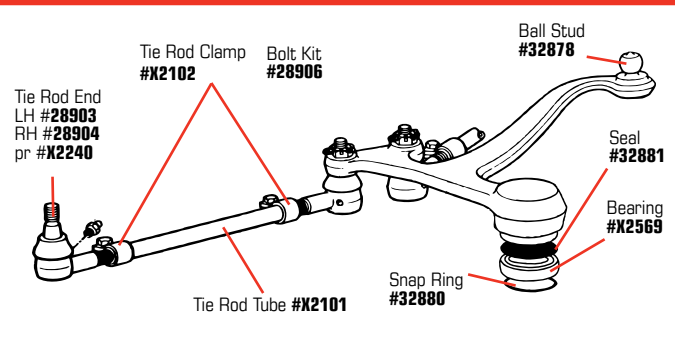

1953-1962 STEERING TIE ROD

SUSPENSION

28896	53-62	Front Shock.....	$45⁹⁹
28897	53-62	Front Shock Mount Bracket - Lower.....	$24⁹⁹
35722	53-62	Front Shock Mount Kit.....	$18⁹⁹
33370	53-62	Front Spindle Nut & Cotter Pin.....	$8⁹⁹
32874	53-62	Front Spindle Washer.....	$5⁹⁹
28895	53-62	Front Stabilizer Links - pr.....	$40⁹⁹
X2178	53-62	Front Suspension Bumper Set - 4 pc.....	$22⁹⁹
X2167	56-62	Front Suspension Shim - Aluminum.....	$29⁹⁹
42568	53-59	Front Sway Bar - 7/8" - Replacement.....	$193⁹⁹
35720	53-62	Front Sway Bar Bushings - Poly 1" - pr.....	$31⁹⁹
35719	60-62	Front Sway Bar Bushings - Poly 13/16" - pr.....	$37⁹⁹
37562	53-59	Front Sway Bar Bushing - Rubber - 5/8" - pr.....	$16⁹⁹
25766	57-62	Front Sway Bar Bushings - Rubber -13/16" - pr.....	$17⁹⁹
35715	53-62	Front Sway Bar Bushing Bracket.....	$14⁹⁹
35716	53-62	Front Sway Bar Bushing Bracket Bolts - 4 pc.....	$6⁹⁹
35717	53-62	Front Sway Bar Bushing Plate.....	$7⁹⁹
28901	53-62	Front Sway Bar Links.....	$32⁹⁹
28900	53-62	Front Wheel Bearing - Inner.....	$61⁹⁹
32871	56-62	Front Wheel Bearing Dust Caps - pr.....	$30⁹⁹
41305	53-62	Front Wheel Roller Bearing Kit.....	$230⁹⁹
50661	53-62	Front Wheel Bearing - Outer.....	$30⁹⁹
50662	53-62	Front Wheel Bearing Seal - Inner.....	$13⁹⁹
51278	53-62	Front Wheel Ball Bearing Kit.....	$213⁹⁹
32863	56-62	Grease Fitting Kit - 22 pc.....	$24⁹⁹
0966	53-62	King Pin Set - does both sides.....	$63⁹⁹
0963	53-62	Lower Inner Shaft Kit - 5 pc.....	$102⁹⁹
32865	53-62	Lower Inner Shaft - Bushing Only.....	$30⁹⁹
32866	53-62	Lower Inner Shaft to Crossmember Bolt Set.....	$23⁹⁹
0965	53-62	Lower Outer Pin Kit - 5 pc.....	$35⁹⁹
32867	53-62	Lower Outer Shaft Jamb Nuts - pr.....	$10⁹⁹
K1291	53-62	Lower Shock Mount Bracket Bolt Kit.....	$2⁹⁹
20390	53-62	Springs - Front Standard - pr.....	$96⁹⁹
41304	56-62	Static Collector - Front.....	$27⁹⁹
32872	53-62	Steering Knuckle Upper Pinch Bolt/Nut Kit.....	$5⁹⁹
X2109	53-62	Upper Inner Shaft Kit.....	$93⁹⁹
32864	53-62	Upper Inner Shaft - Bushing Only.....	$30⁹⁹
X2108	53-62	Upper Outer Pin Kit.....	$50⁹⁹