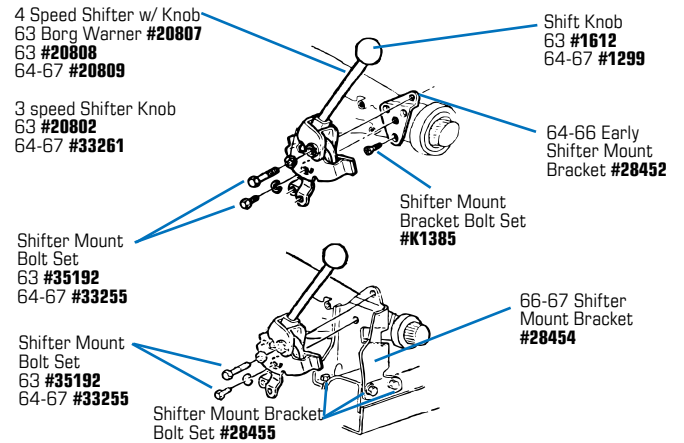

1963-67 MANUAL SHIFTER