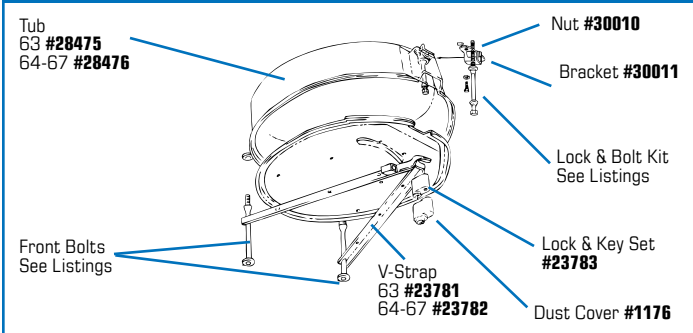

**1963-67 SPARE TIRE**

**Call or go online today to see our complete line of products and place your order!**

**FOLLOW US ON FACEBOOK, INSTAGRAM & TWITTER!**

#20032

**STEERING WHEEL**

- 20032** 63-66 Steering Wheel - Simulated Walnut - 63E..... **\$386<sup>99</sup>**
- 25879** 63-66 Steering Wheel - Walnut - 3 Spoke ..... **\$325<sup>99</sup>**