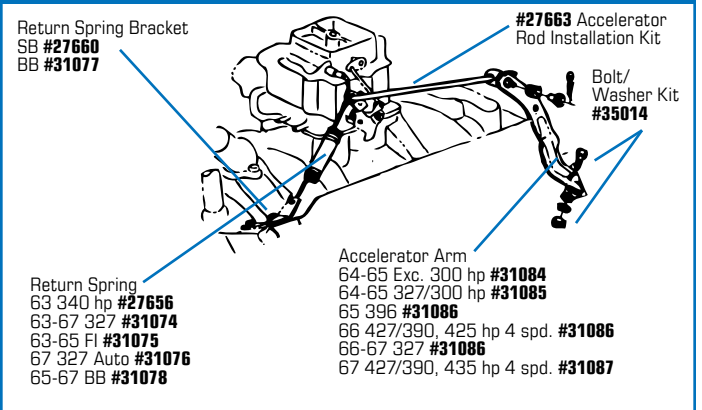

1963-67 ACCELERATOR LINKAGE

FOLLOW US ON FACEBOOK, INSTAGRAM & TWITTER!