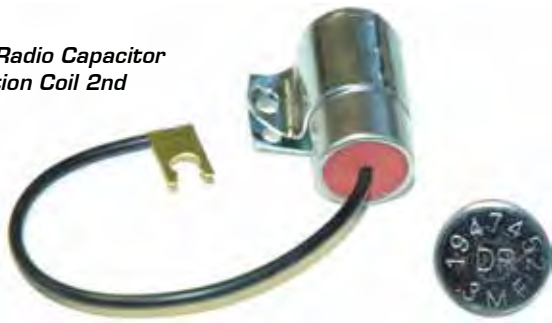

#51540 Radio Capacitor
- Ignition Coil 2nd

RADIO CAPACITORS

51541	63-64 Radio Capacitor - Ignition Coil	$20⁹⁹
51540	63-67 Radio Capacitor - Ignition Coil 2nd.....	$20⁹⁹
51542	63-65 Radio Capacitor - Voltage Regulator.....	$20⁹⁹
51543	63-67 Radio Capacitor - Ammeter.....	$40⁹⁹
51545	63 Radio Capacitor - Brake Light Switch	$20⁹⁹
51546	63 Radio Capacitor - Park Brake Alarm Switch	$20⁹⁹
51547	63 Radio Capacitor - Turn Signal Switch	$42⁹⁹
51549	64-67 Radio Capacitor - Brake Light Switch	$64⁹⁹
51550	64-67 Radio Capacitor - Park Brake Alarm Lamp	$53⁹⁹
51551	65-67 Radio Capacitor - Voltage Regulator.....	$20⁹⁹
51552	66-67 Radio Capacitor - Ignition Coil	$20⁹⁹