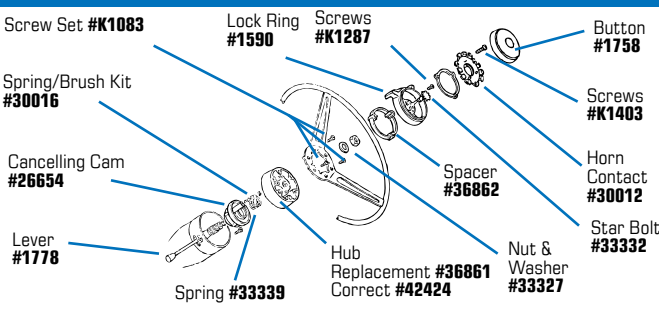

1967 TELESCOPIC STEERING COLUMN

WARNING: Cancer and Reproductive Harm — www.P65Warnings.ca.gov

833-4TopFlight
TopFlightAutomotive.com