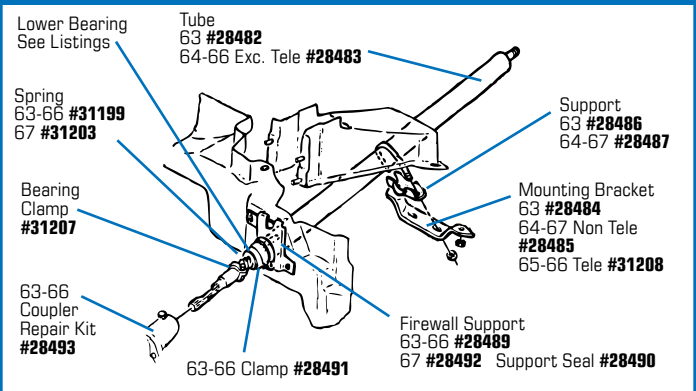

1963-67 STEERING COLUMN

Call or go online today to see our complete line of products and place your order!

FOLLOW US ON FACEBOOK, INSTAGRAM & TWITTER!