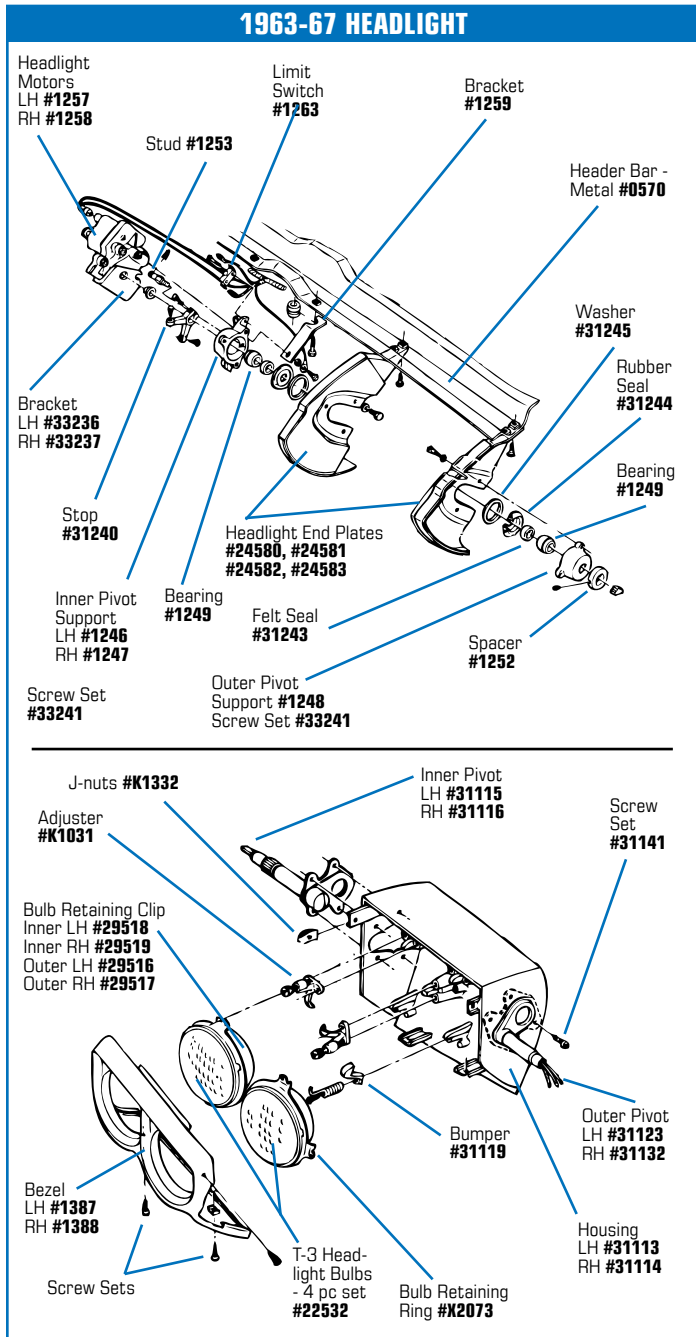

- **31244** 63-67 Headlight Pivot Bearing Rubber Seal $2⁹⁹
- **31245** 63-67 Headlight Pivot Bearing Seal Washer $2⁹⁹
- **1246** 63-67 Headlight Pivot Support - Inner LH $54⁹⁹
- **1247** 63-67 Headlight Pivot Support - Inner RH $54⁹⁹
- **1248** 63-67 Headlight Pivot Support - Outer - 2 req'd $54⁹⁹
- **33241** 63-67 Headlight Pivot Support Bolt Set - 12 pc $16⁹⁹
- **31113** 63-67 Headlight Housing - LH $300⁹⁹
- **31114** 63-67 Headlight Housing - RH $300⁹⁹

- **K1332** 63-67 Headlight Housing J-Nuts - 4 pc set $2⁹⁹
- **31115** 63-67 Headlight Pivot - Inner - LH $101⁹⁹
- **31116** 63-67 Headlight Pivot - Inner - RH $101⁹⁹
- **31123** 63-67 Headlight Pivot - Outer - LH $101⁹⁹
- **31132** 63-67 Headlight Pivot - Outer - RH $101⁹⁹
- **31141** 64-67 Headlight Pivot Screw Set - 16 pc set $10⁹⁹
- **K1510** 63-67 Headlight Sealed Beam Retaining Ring Screws $5⁹⁹
- **31147** 63-65 Headlight / Nose Support Rod $51⁹⁹

ORACLE LED HEADLIGHTS WITH SEALED BEAM HOUSING

ORACLE Lighting sealed beam headlights are a great way to add modern styling to your classic Corvette! SMD halos are pre-installed into the glass headlight housings and ready to install, just connect your wires to a 12V power source and add the H4 headlight bulb of your choice!

- **58952** 63-67 5.75" w/LED Halo - White - H5001 / H5006 ..... $80⁹⁹
- **58953** 63-67 5.75" w/LED Halo - Blue - H5001 / H5006 ..... $91⁹⁹
- **58954** 63-67 5.75" w/LED Halo - Red - H5001 / H5006 ..... $91⁹⁹
- **58955** 63-67 5.75" w/LED Halo - Green - H5001 / H5006 ..... $91⁹⁹
- **58956** 63-67 5.75" w/LED Halo - Amber - H5001 / H5006 ..... $91⁹⁹
- **58957** 63-67 5.75" w/LED Halo - UV/Purple - H5001 / H5006 ..... $96⁹⁹
- **58958** 63-67 5.75" w/LED Halo - ColorSHIFT - H5001 / H5006 ..... $131⁹⁹

ADDITIONAL HEADLIGHT COMPONENTS