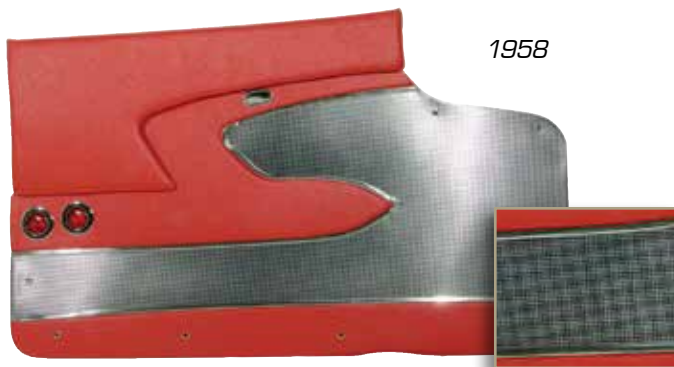

1958

1958 DELUXE DOOR PANELS

Includes pre-installed Upper Metal Supports, S-Trim, Sheet Metal, Reflectors and Door Opening Bezels. Kick Panel Sheet Metal included. **Find your Color Code on page 2.**

4347_ 58 Deluxe Door Panels - pr **$1575⁹⁹**

1959-1961 DELUXE DOOR PANELS

Includes pre-installed Metal Upper Supports, S-Trim, Sheet Metal, Reflectors & Door Opening Bezels Kick Panel Sheet Metal included.

Find your Color Code on page 2.

4352_ 59 Deluxe Door Panels - pr **$1297⁹⁹**

4358_ 60 Deluxe Door Panels - pr **$1297⁹⁹**

4359_ 61 Deluxe Door Panels - pr **$1297⁹⁹**

If you want the best door panels for your 1959-61 Corvette, this is the place! We now produces all of these panels with the only true reproduction door panel backs available. That means greatly improved quality, superior fit and the highest value for your restoration dollar!

1960-1962 Corvette Owners Please Note: When ordering 1960, 1961 or 1962 door panels, select code **20** for the original Olive Black Tuxedo carpet strip at the base of the panels. If you order or have 100% black carpet (vs. original Olive Black) and want door panels with matching carpet strips, select code **B1**.