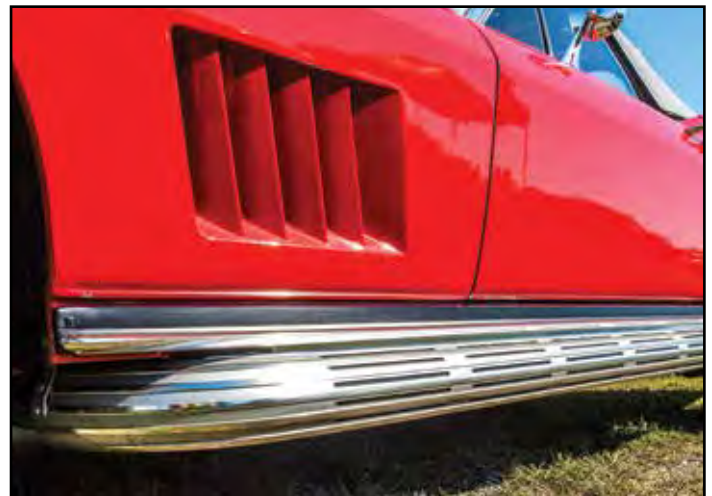

Wild Loud

- **57315** 63-67 Side Exhaust Kit for Headers - Oversized 2.5" Inner Baffle Tube, Wild Loud, Aluminized **$1899⁹⁹**
- **57318** 63-67 Side Exhaust Kit for Headers - Oversized 2.5" Inner Baffle Tube, Wild Loud, Stainless Pipes **$2199⁹⁹**
- **57320** 63-67 Side Exhaust Kit - SBC w/ 2.5" Ramhorn Manifold, Wild Loud, Aluminized..... **$1999⁹⁹**
- **57322** 63-67 Side Exhaust Kit - BBC w/ 2.5" Manifolds, Wild Loud, Aluminized..... **$1999⁹⁹**
- **57324** 63-67 Side Exhaust Kit - SBC w/ 2.5" Ramhorn Manifold, Wild Loud, SS..... **$2399⁹⁹**
- **57326** 63-67 Side Exhaust Kit - BBC w/ 2.5" Manifolds, Wild Loud, Stainless..... **$2399⁹⁹**