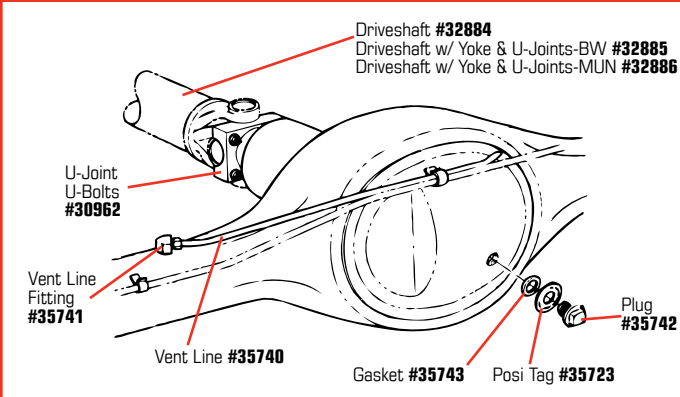

1953-1962 REAR DIFFERENTIAL