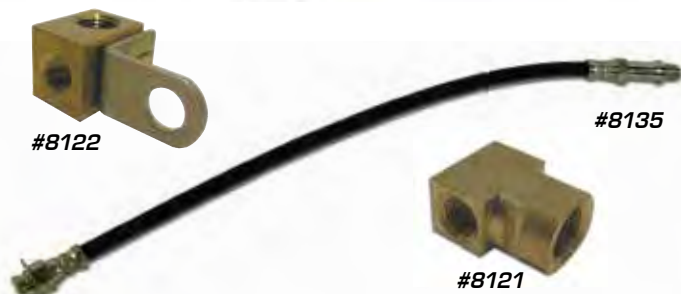

**40833** 56-62 Speed Bleeders - pr ..... **\$16<sup>99</sup>**

**1956-1962 FRONT BRAKE LINES**

**LINES, BLOCKS & RELATED**

<b>8140</b>	58-62	Brake/Gas Line Clamp Kit - 11 pc set .....	<b>\$37<sup>99</sup></b>
<b>41095</b>	56	Brake/Gas Line Clip - Double 5/16 .....	<b>\$4<sup>99</sup></b>
<b>41096</b>	56-58	Brake/Gas Line Clip - Double 3/8 .....	<b>\$6<sup>99</sup></b>
<b>8135</b>	53-62	Brake Hose - Front or Rear - Rubber.....	<b>\$13<sup>99</sup></b>
<b>27302</b>	53-62	Brake Hose Copper Washers - 4 pc set.....	<b>\$4<sup>99</sup></b>
<b>41088</b>	53	Brake Line Set - Steel Early.....	<b>\$101<sup>99</sup></b>
<b>41089</b>	53	Brake Line Set - Steel Late .....	<b>\$101<sup>99</sup></b>
<b>41090</b>	54	Brake Line Set - Steel.....	<b>\$101<sup>99</sup></b>
<b>41091</b>	55	Brake Line Set - Steel.....	<b>\$132<sup>99</sup></b>
<b>8220</b>	56-62	Brake Line Set - Steel - contains all lines from Master Cylinder to Connector Blocks. Clamps & Brake Hoses must be purchased separately ...	<b>\$104<sup>99</sup></b>
<b>9855</b>	56-62	Brake Line Set - Stainless Steel - contains all lines from Master Cylinder to Connector Blocks. Purchase Clamps & Brake Hoses separately .....	<b>\$139<sup>99</sup></b>
<b>42546</b>	56-62	Brake Line - Master Cylinder to LF Block .....	<b>\$20<sup>99</sup></b>
<b>42547</b>	56-62	Brake Line - Front Crossover.....	<b>\$28<sup>99</sup></b>