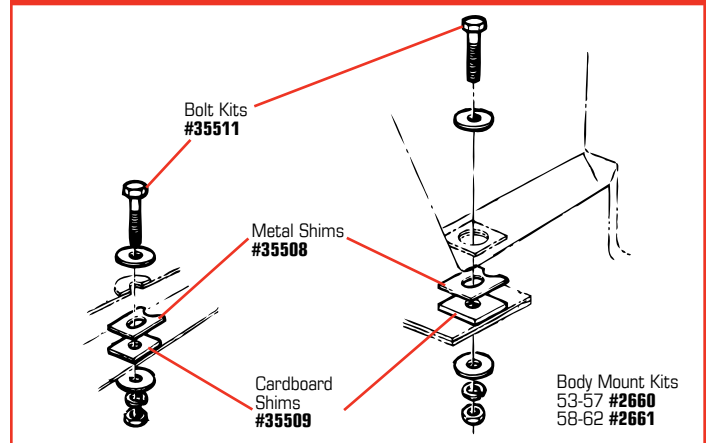

1956-1962 BODY MOUNTS

WARNING: Cancer and Reproductive Harm —
www.P65Warnings.ca.gov

833-4TopFlight
TopFlightAutomotive.com