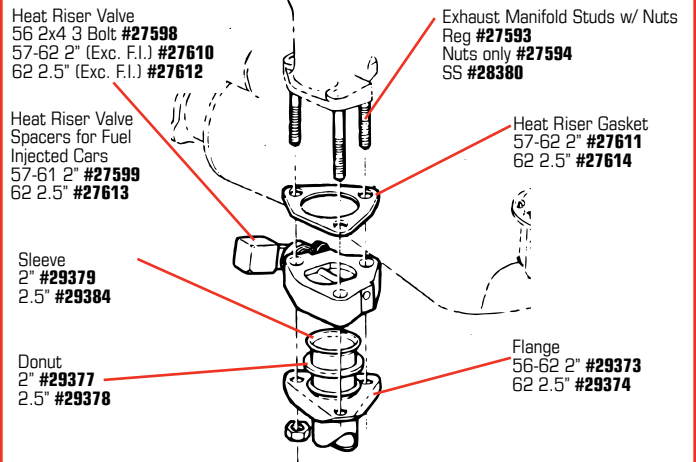

1956-1962 HEAT RISER

#27610