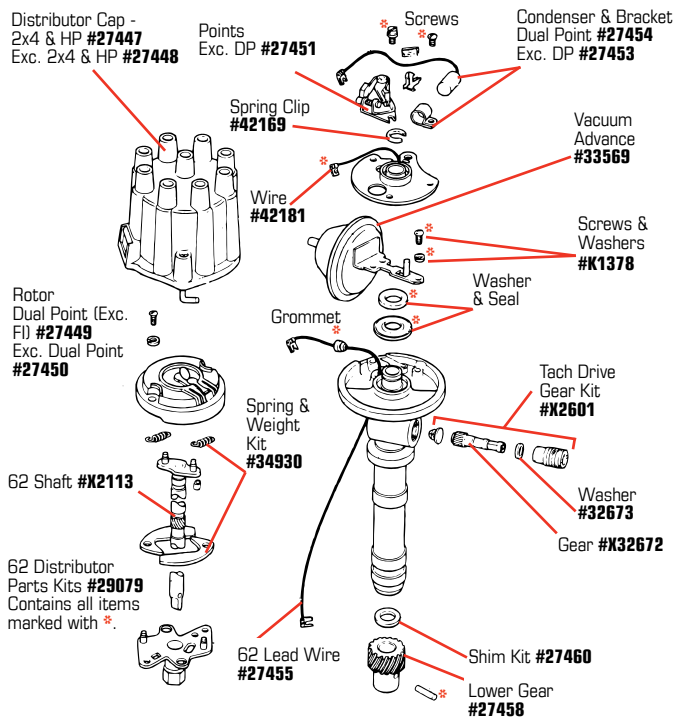

1956-1962 NON F.I. DISTRIBUTOR ('62 SHOWN)