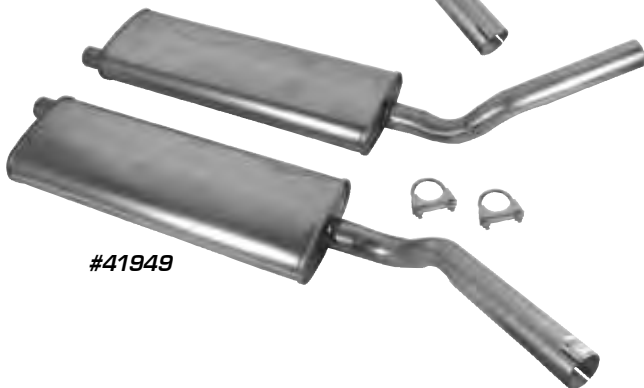

FLOWMASTER HEADERS

53001 57-62 Headers 409S - Flowmaster Universal Center Dump Shorty - 327/350 V8, Block Hugger - High Temp Ceramic Coating - 2.50" Ball/Socket Flange Out - Pair **$193⁹⁹**

#41949

MUFFLERS - ALUMINIZED STEEL

41949 56-62 Alumined Steel Mufflers - Oval - pr **$258⁹⁹**
41950 56-62 Alumined Steel Mufflers - Round - pr **$254⁹⁹**

HOT STUFF MANIFOLD DRESSING

Withstands temperatures up to 2400° and restores your manifold to like-new condition.

1000 Hot Stuff Manifold Dressing **$14⁹⁹**

EXHAUST MANIFOLDS

Original production dates available where indicated.

20850	56	Manifold LH 2" - Dated - cast #3731557	.....	$296⁹⁹
20851	56	Manifold RH 2" - Dated - cast #3731558	.....	$356⁹⁹
20852	57	Manifold LH 2" - Dated - cast #3733975	.....	$336⁹⁹
20853	57	Manifold RH 2" - Dated - cast #3733976	.....	$250⁹⁹
20854	57	Manifold RH 2" FI - Dated - cast #3733976	.....	$249⁹⁹
20855	58-62	Manifold LH 2" 283, 327 - cast #3749965	.....	$350⁹⁹
20857	58-62	Manifold RH 2" 283, 327 - cast #3750556	.....	$350⁹⁹
20856	58-61	Manifold RH 2" 283 FI - Dated	.....	$331⁹⁹
20870	62	Manifold LH 2.5" 327 - cast # 3797901	.....	$409⁹⁹
20860	62	Manifold RH 2.5" 327 - cast # 3797902	.....	$399⁹⁹
20859	62	Manifold RH 2.5" 327 FI	.....	$350⁹⁹
20872	62	Manifold LH 2.5" 327 - Replacement	.....	$101⁹⁹
20873	62	Manifold RH 2.5" 327 - Replacement	.....	$101⁹⁹
41184	55	Manifold Bolt/Washer Set - V8	.....	$21⁹⁹
27596	57-62	Manifold Bolt Set - 12 pc	.....	$16⁹⁹
27597	57-62	Manifold Bolt Washers - 8 pc	.....	$8⁹⁹
27592	57-62	Manifold Choke Tube - Exc FI - SS	.....	$19⁹⁹
29361	57-62	Manifold Gasket Set	.....	$12⁹⁹
41183	56	Manifold Heat Shields - pr	.....	$112⁹⁹
27595	56-62	Manifold Lock Set, Stainless Steel	.....	$16⁹⁹

WARNING: Cancer and Reproductive Harm —
www.P65Warnings.ca.gov