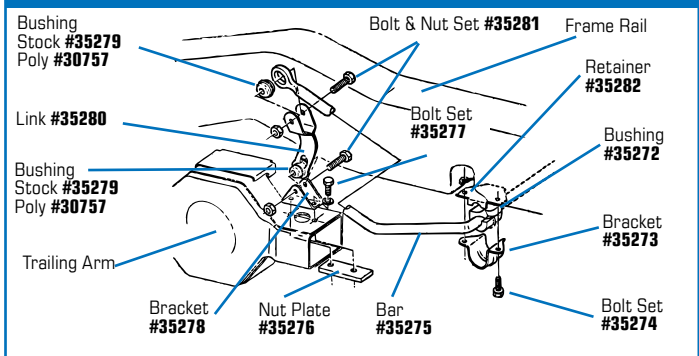

1963-67 REAR SWAY BAR - 396/427

Call or go online today to see our complete line of products and place your order!