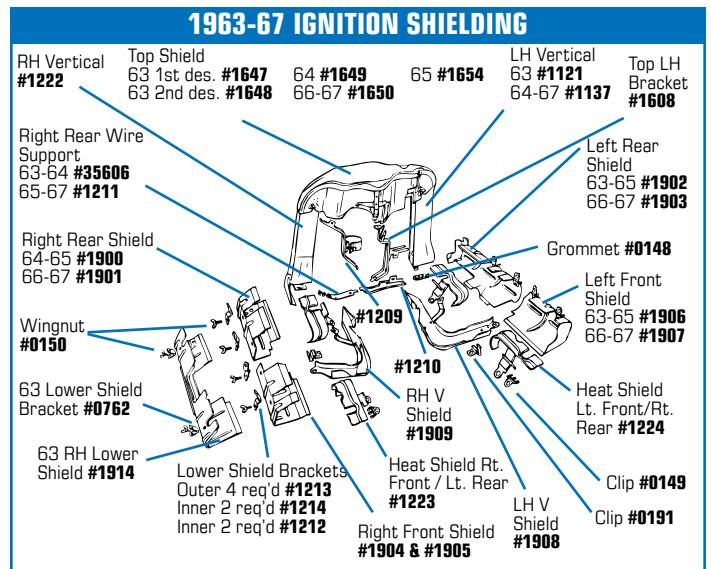

SMALL BLOCK IGNITION SHIELDING COMPONENTS

K1253	63-67	Coil Bracket Screw & Washer.....	$3⁹⁹
1224	63-67	Heat Shield - LF / RR - 2 required.....	$12⁹⁹
1223	63-67	Heat Shield - LR / RF - 2 required.....	$12⁹⁹
X2582	63-67	Heat Shield Kit - 4 pc- Does Both Sides - Repro..	$30⁹⁹
37401	63-67	Ignition Shield Bracket / Heat Shield Bolt.....	$5⁹⁹
1906	63-65	Spark Plug Shield - LH Front.....	$55⁹⁹
1907	66-67	Spark Plug Shield - LH Front.....	$44⁹⁹
1902	63-65	Spark Plug Shield - LH Rear.....	$55⁹⁹
1903	66-67	Spark Plug Shield - LH Rear.....	$55⁹⁹
1914	63	Spark Plug Shield - RH.....	$63⁹⁹
1904	64-65	Spark Plug Shield - RH Front.....	$55⁹⁹
1905	66-67	Spark Plug Shield - RH Front.....	$55⁹⁹
1900	64-65	Spark Plug Shield - RH Rear.....	$55⁹⁹
1901	66-67	Spark Plug Shield - RH Rear.....	$55⁹⁹
1212	63-67	Spark Plug Shield Bracket - Inner - 2 req'd - LH.....	$4⁹⁹
1214	63-67	Spark Plug Shield Bracket - Inner - 2 req'd - RH.....	$6⁹⁹
1213	63-67	Spark Plug Shield Bracket - Outer - required.....	$11⁹⁹
0762	63	Spark Plug Shield Bracket.....	$4⁹⁹
36737	64-67	Spark Plug Shield Brackets - 8 pc.....	$32⁹⁹
37267	63-67	Spark Plug Shield Bracket Bolts - 6 pc.....	$4⁹⁹
37264	63	Spark Plug Shield Set w/ Brackets.....	$168⁹⁹
37265	64-65	Spark Plug Shield Set w/ Brackets & Wingnuts.....	$214⁹⁹
37266	66-67	Spark Plug Shield Set w/ Brackets & Wingnuts.....	$223⁹⁹
0149	63-67	Spark Plug Wire Clip - Block.....	$4⁹⁹
0191	63-67	Spark Plug Wire Clip - Oil Pan.....	$3⁹⁹
0148	63-67	Spark Plug Wire Grommet - Oval.....	$2⁹⁹
1210	63-67	Spark Plug Wire Support Bracket - Lower LR.....	$14⁹⁹
35606	63-64	Spark Plug Wire Support Bracket - Lower RR.....	$17⁹⁹
1211	65-67	Spark Plug Wire Support Bracket - Lower RR.....	$15⁹⁹
1647	63	Top Shield - 1st Design.....	$230⁹⁹
1648	63	Top Shield - 2nd Design.....	$230⁹⁹
1649	64-65	Top Shield - 65E.....	$234⁹⁹
1654	65	Top Shield - 65L.....	$230⁹⁹
1650	66-67	Top Shield.....	$240⁹⁹
0276	63-67	Top Shield Bolt.....	$1⁹⁹
1608	63-66	Top Shield Bracket - LH - 66E.....	$28⁹⁹
42319	66-67	Top Shield Bracket - LH - 66L.....	$21⁹⁹
1209	63-67	Top Shield Bracket - RH.....	$29⁹⁹
42322	63	Top Shield Front Clip - 63E w/ Rivets.....	$10⁹⁹
42324	63-64	Top Shield Front Clip - 63L w/ Rivets.....	$10⁹⁹
42325	65	Top Shield Front Clip - w/ Rivets Small Block.....	$10⁹⁹
42326	66-67	Top Shield Front Clip - w/ Rivets Small Block.....	$10⁹⁹

Continued on the next page.

WARNING: Cancer and Reproductive Harm —
www.P65Warnings.ca.gov

833-4TopFlight
TopFlightAutomotive.com