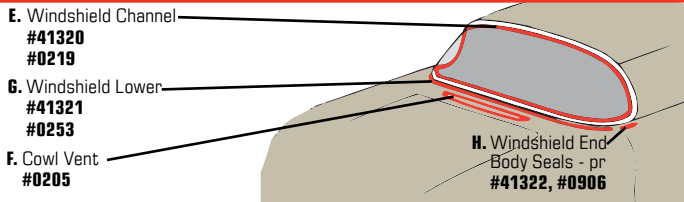

1953-62 WINDSHIELD WEATHERSTRIP