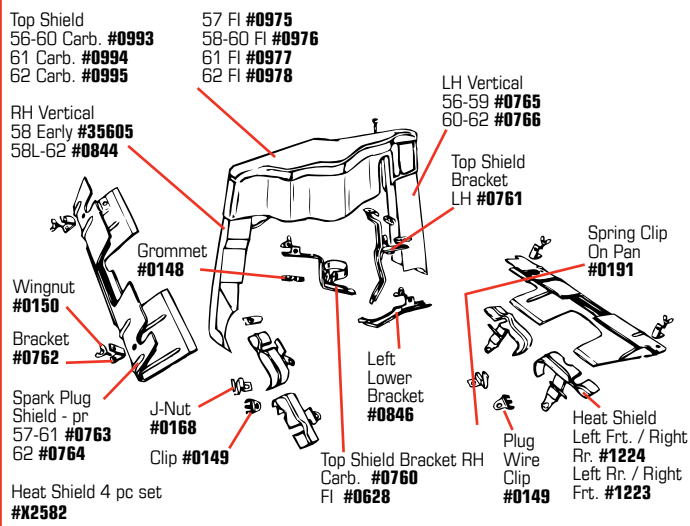

1956-1962 IGNITION SHIELDING