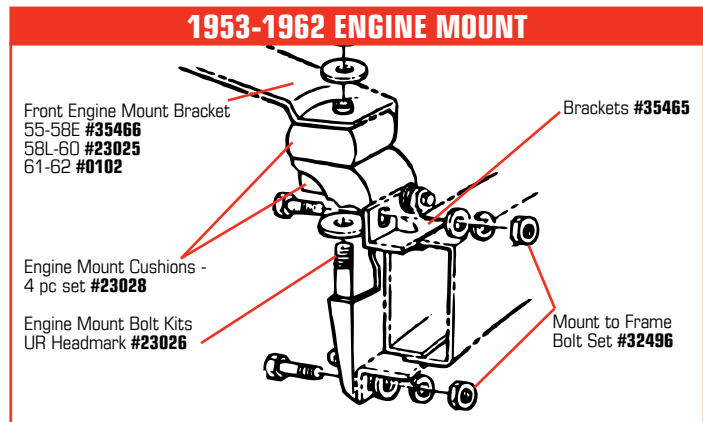

ENGINE - MISCELLANEOUS

- **32509** 56-62 Aluminum Intake Manifold Washer Set - 12 pc **$5⁹⁹**
- **K1382** 56-62 Engine Comp. Phillips Head Screws - 10 pc set **$4⁹⁹**
- **1598** 56-62 Engine Paint - Orange **$10⁹⁹**
- **27581** 57-62 Freeze Plug **$4⁹⁹**
- **35479** 55-62 Head Bolt Set - Does one head **$42⁹⁹**
- **32499** 55-62 Intake Manifold Bolt Set - 12 pc **$18⁹⁹**
- **57413** 55-62 Hooker Classic Super Competition Alternator Bracket, GM, Right (Passenger) Side, Black Finish **$41⁹⁹**

WARNING: Cancer and Reproductive Harm — www.P65Warnings.ca.gov

833-4TopFlight
TopFlightAutomotive.com