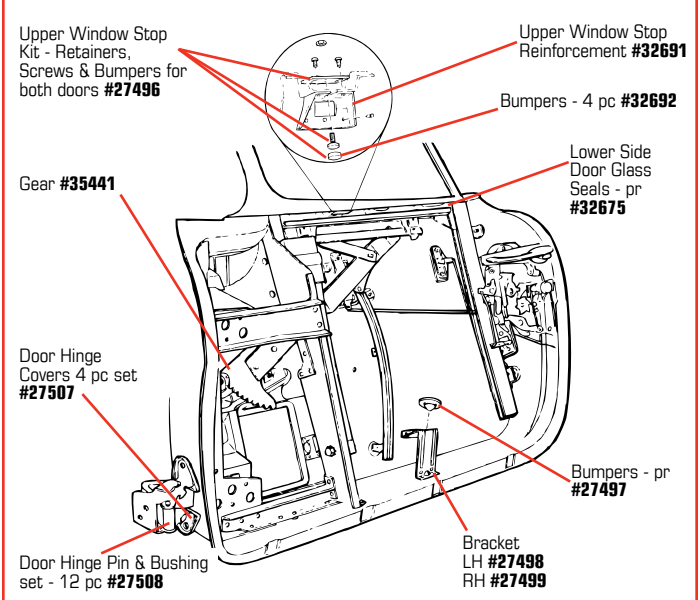

1956-1962 DOOR HARDWARE

WARNING: Cancer and Reproductive Harm —
www.P65Warnings.ca.gov