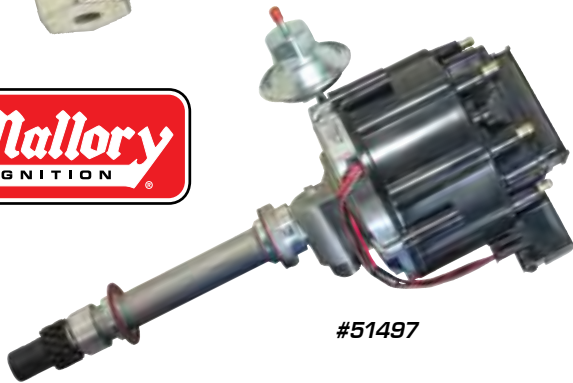

#51497

TACH DRIVE DISTRIBUTOR

40874	62	Distributor - Tach Drive - Rebuilt - Requires Core Charge #40875	$305⁹⁹
40875	62	Distributor Core Charge	$305⁹⁹
32671	62	Distributor - Tach Drive - Dual Point.....	$468⁹⁹
29940	62	Distributor - Tach Drive - Single Point.....	$473⁹⁹
41126	57-61	Distributor - Rebuilt #891-57 220, 245 & 270 hp, 58-61 245 & 270 hp.....	$448⁹⁹
41124	58	Distributor - Rebuilt 230 hp #890.....	$310⁹⁹
41125	59-61	Distributor - Rebuilt 230 hp #946.....	$284⁹⁹
51497	62	Distributor - HEI Upgrade - Tach Drive.....	$102⁹⁹

PERFORMANCE DISTRIBUTOR & IGNITION

Mallory components are carefully developed and thoroughly tested to deliver serious power to your ignition system so you get the maximum performance from your Corvette. Mallory Ignition components boost your ignition's performance with better timing accuracy, higher output and efficiency, and even a boost in RPM. Please Note: Not for sale or use in California on pollution-controlled vehicles.

22121	55	Mallory Distributor Lead Wire Condenser to Coil.	$29⁹⁹
22122	55	Mallory Distributor Lead Wire Condenser to Dist.	$14⁹⁹

Call or go online today to see our complete line of products and place your order!

ELECTRONIC TACHOMETER CONVERSION KIT

An electronic conversion kit that can be utilized with your factory Corvette tachometer face. Simply remove your Corvette's factory tachometer from the dash or cluster and mount the new electronic module on the back of your original tachometer face.