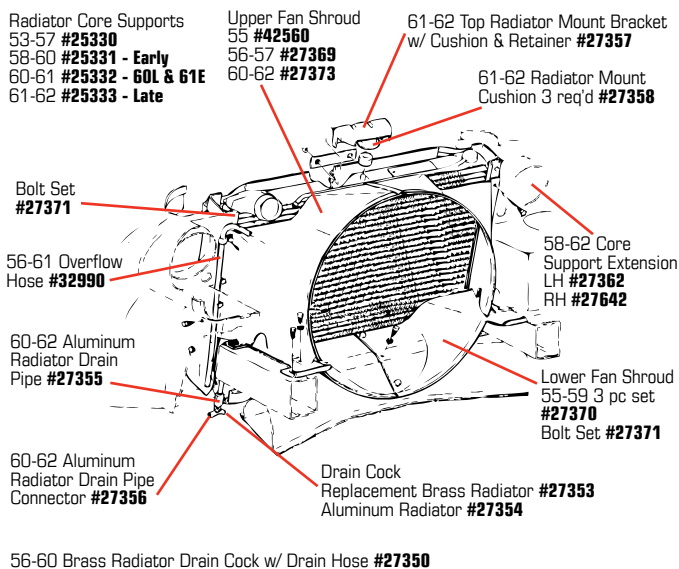

1953-1962 RADIATOR